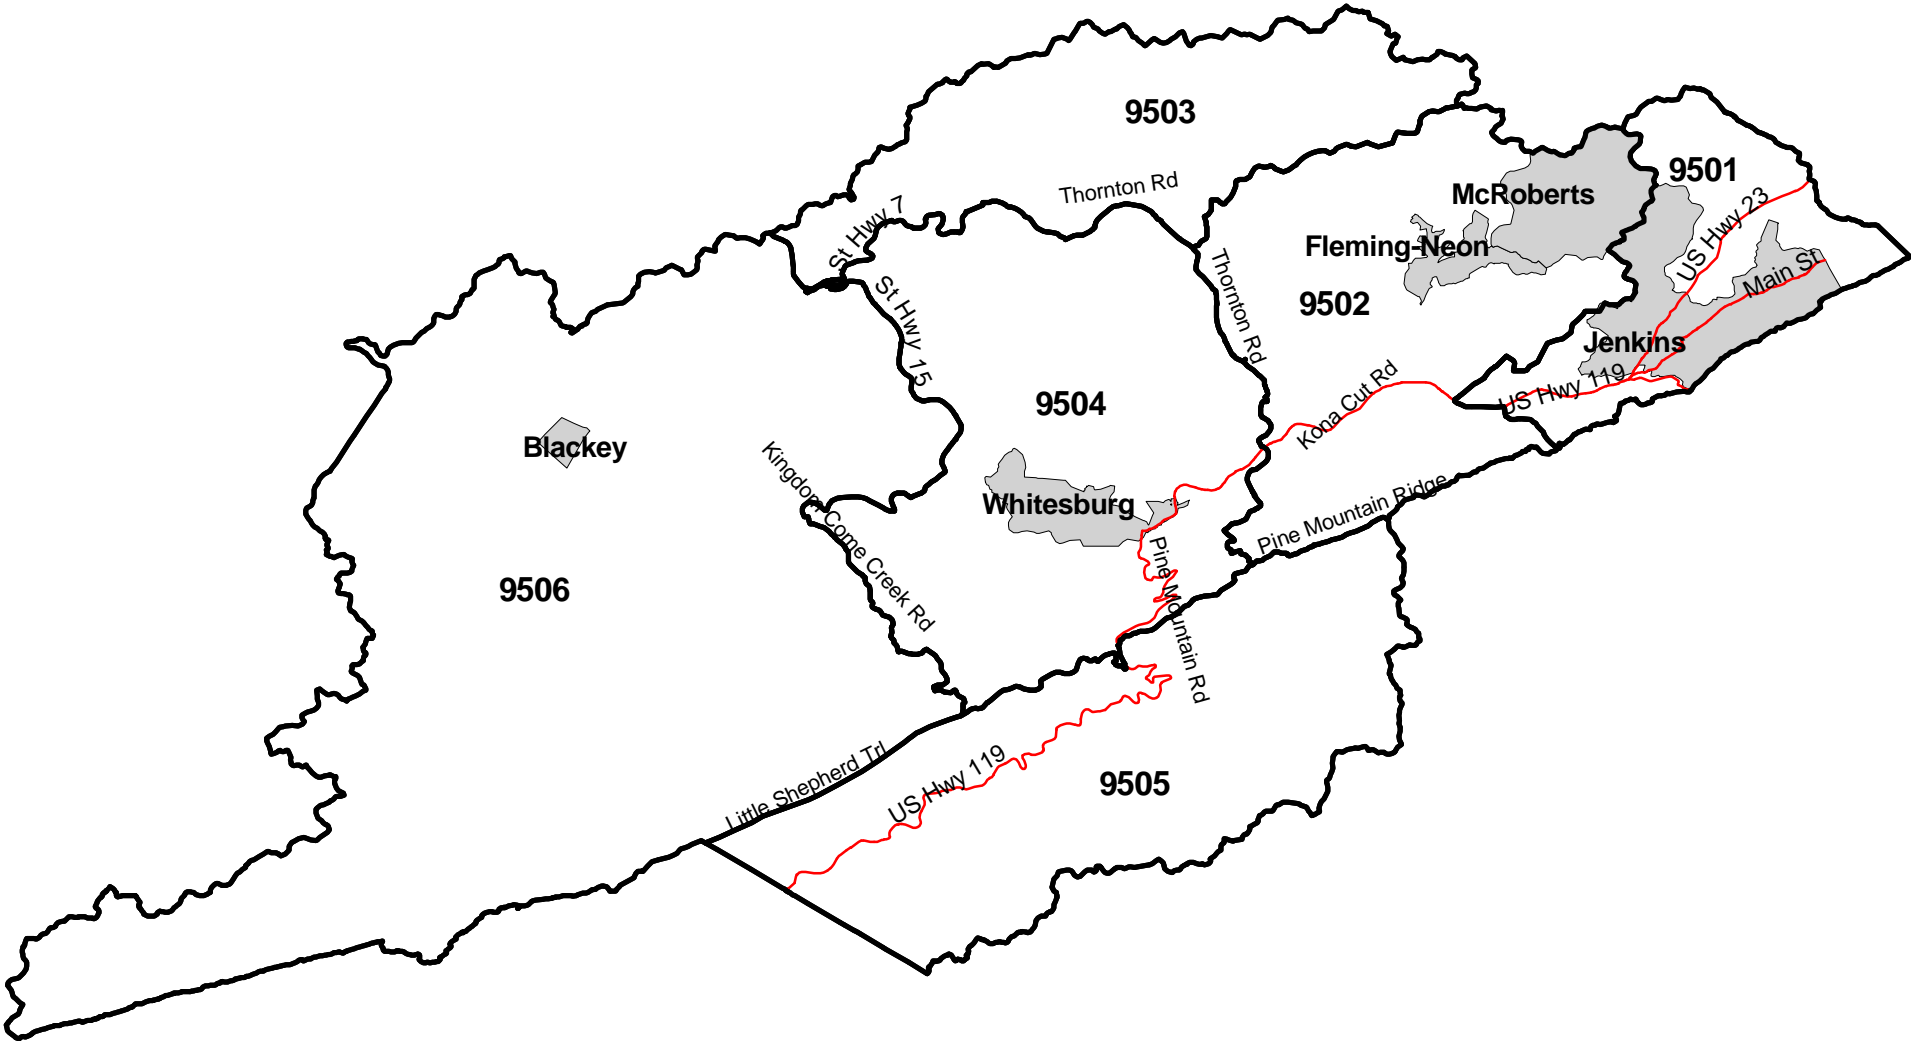

Letcher County Census Tracts 2000

Legend

- Highway
- Place/City
- Census Tract

Produced by the
Kentucky State Data Center