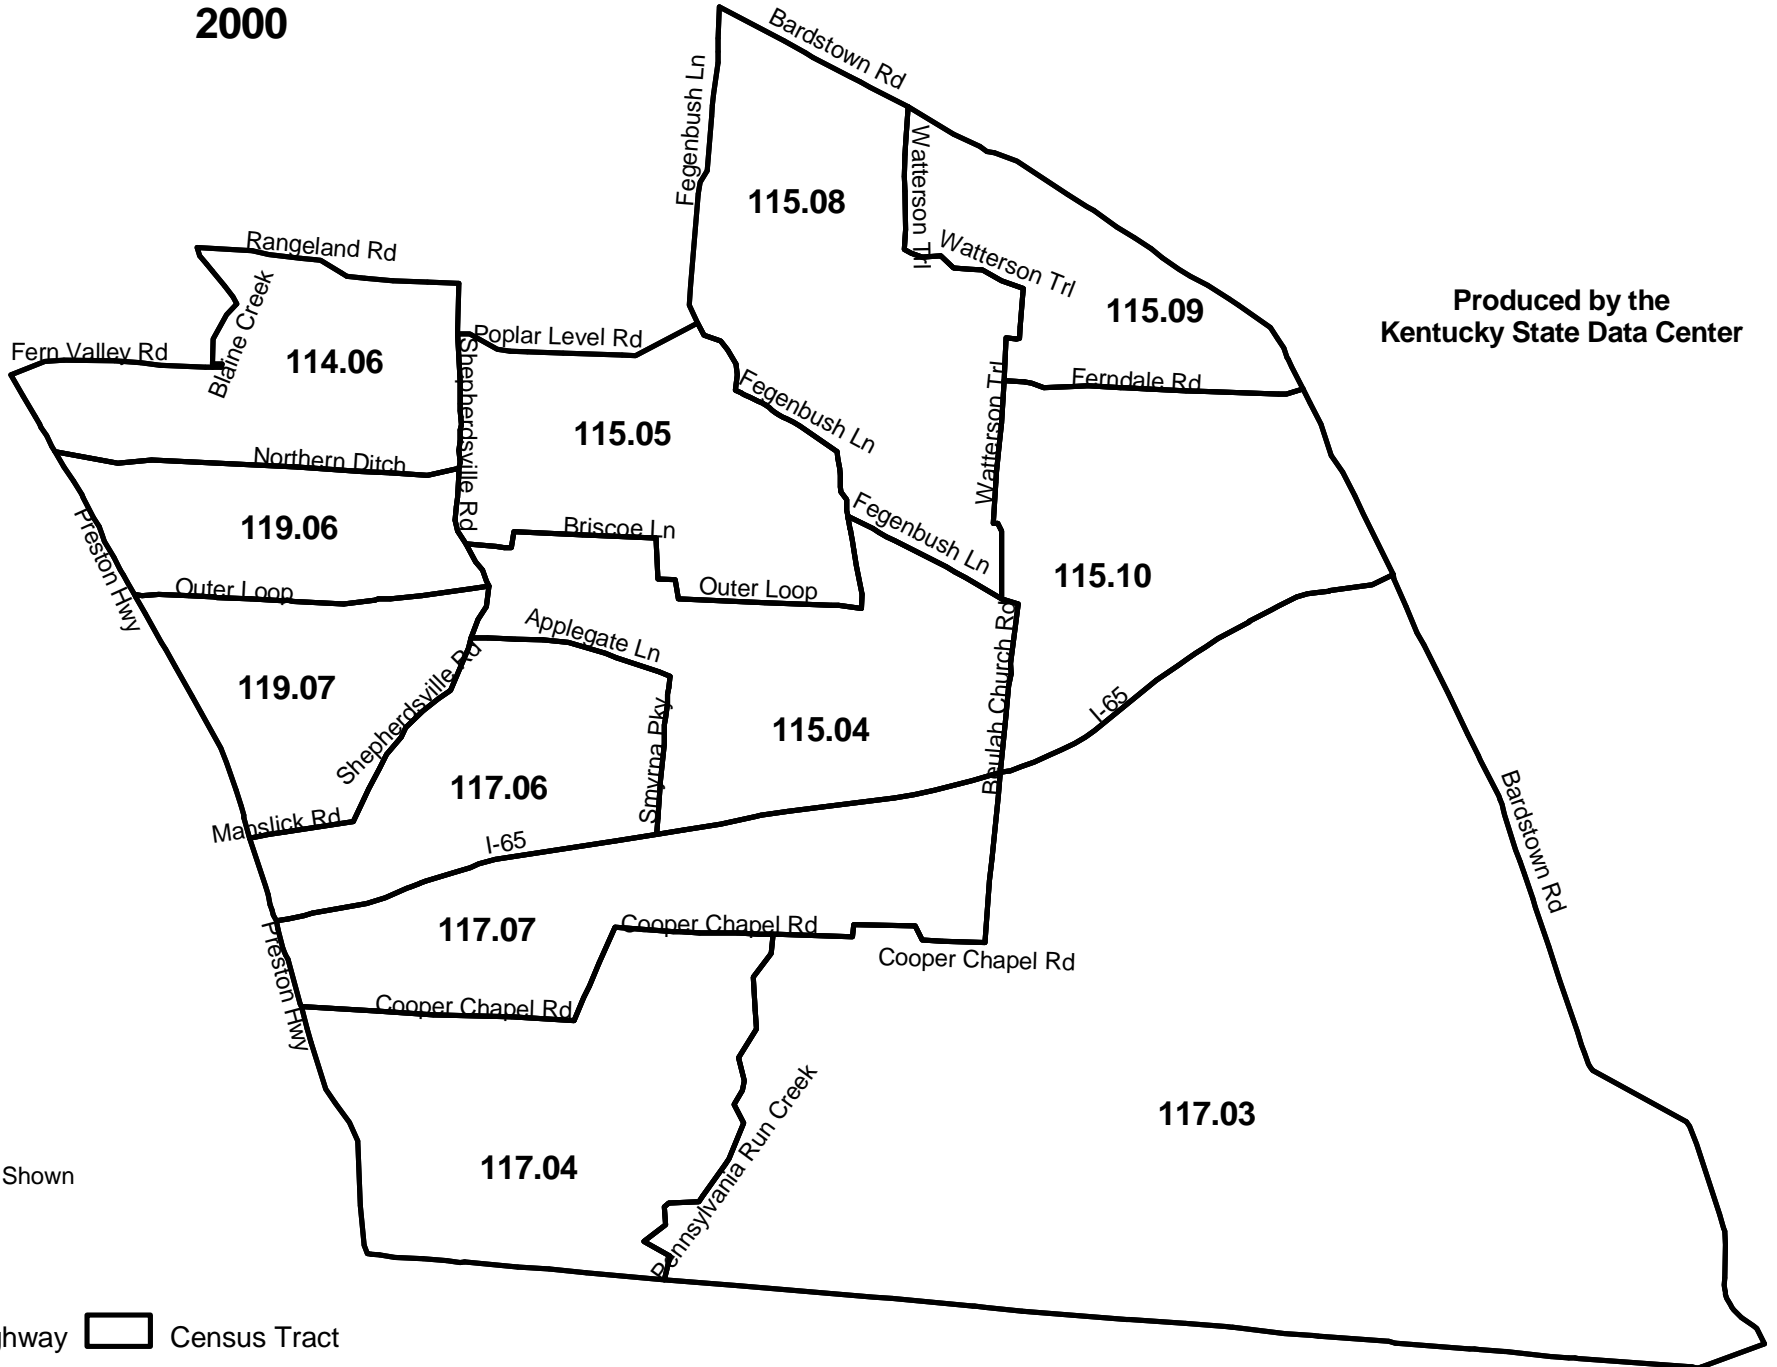

Jefferson County Census Tracts - Page 9 2000

Produced by the
Kentucky State Data Center

Cities Not Shown

Legend

— Highway Census Tract