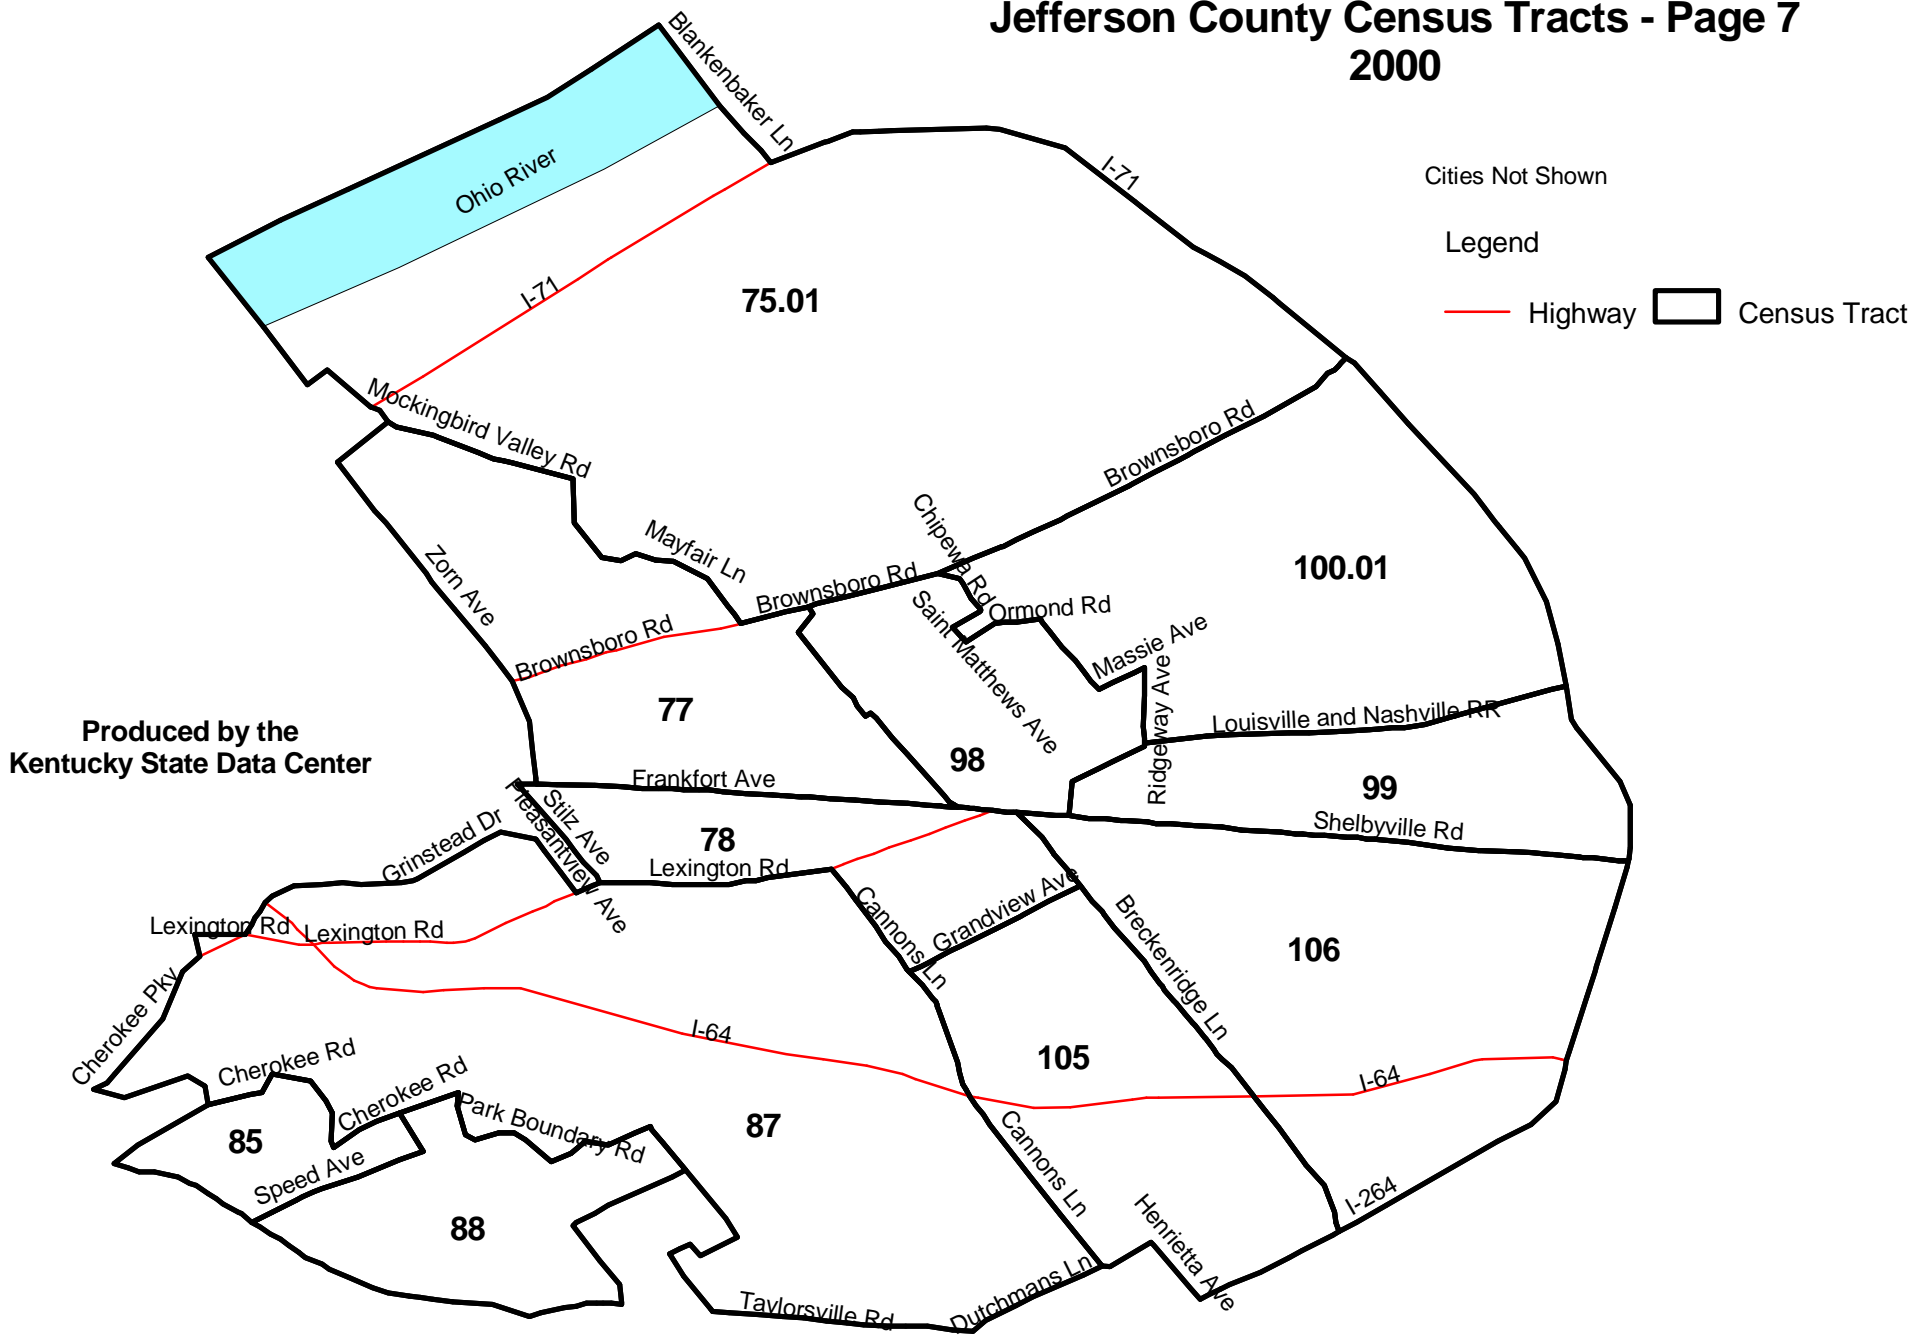

# Jefferson County Census Tracts - Page 7 2000

Produced by the  
Kentucky State Data Center