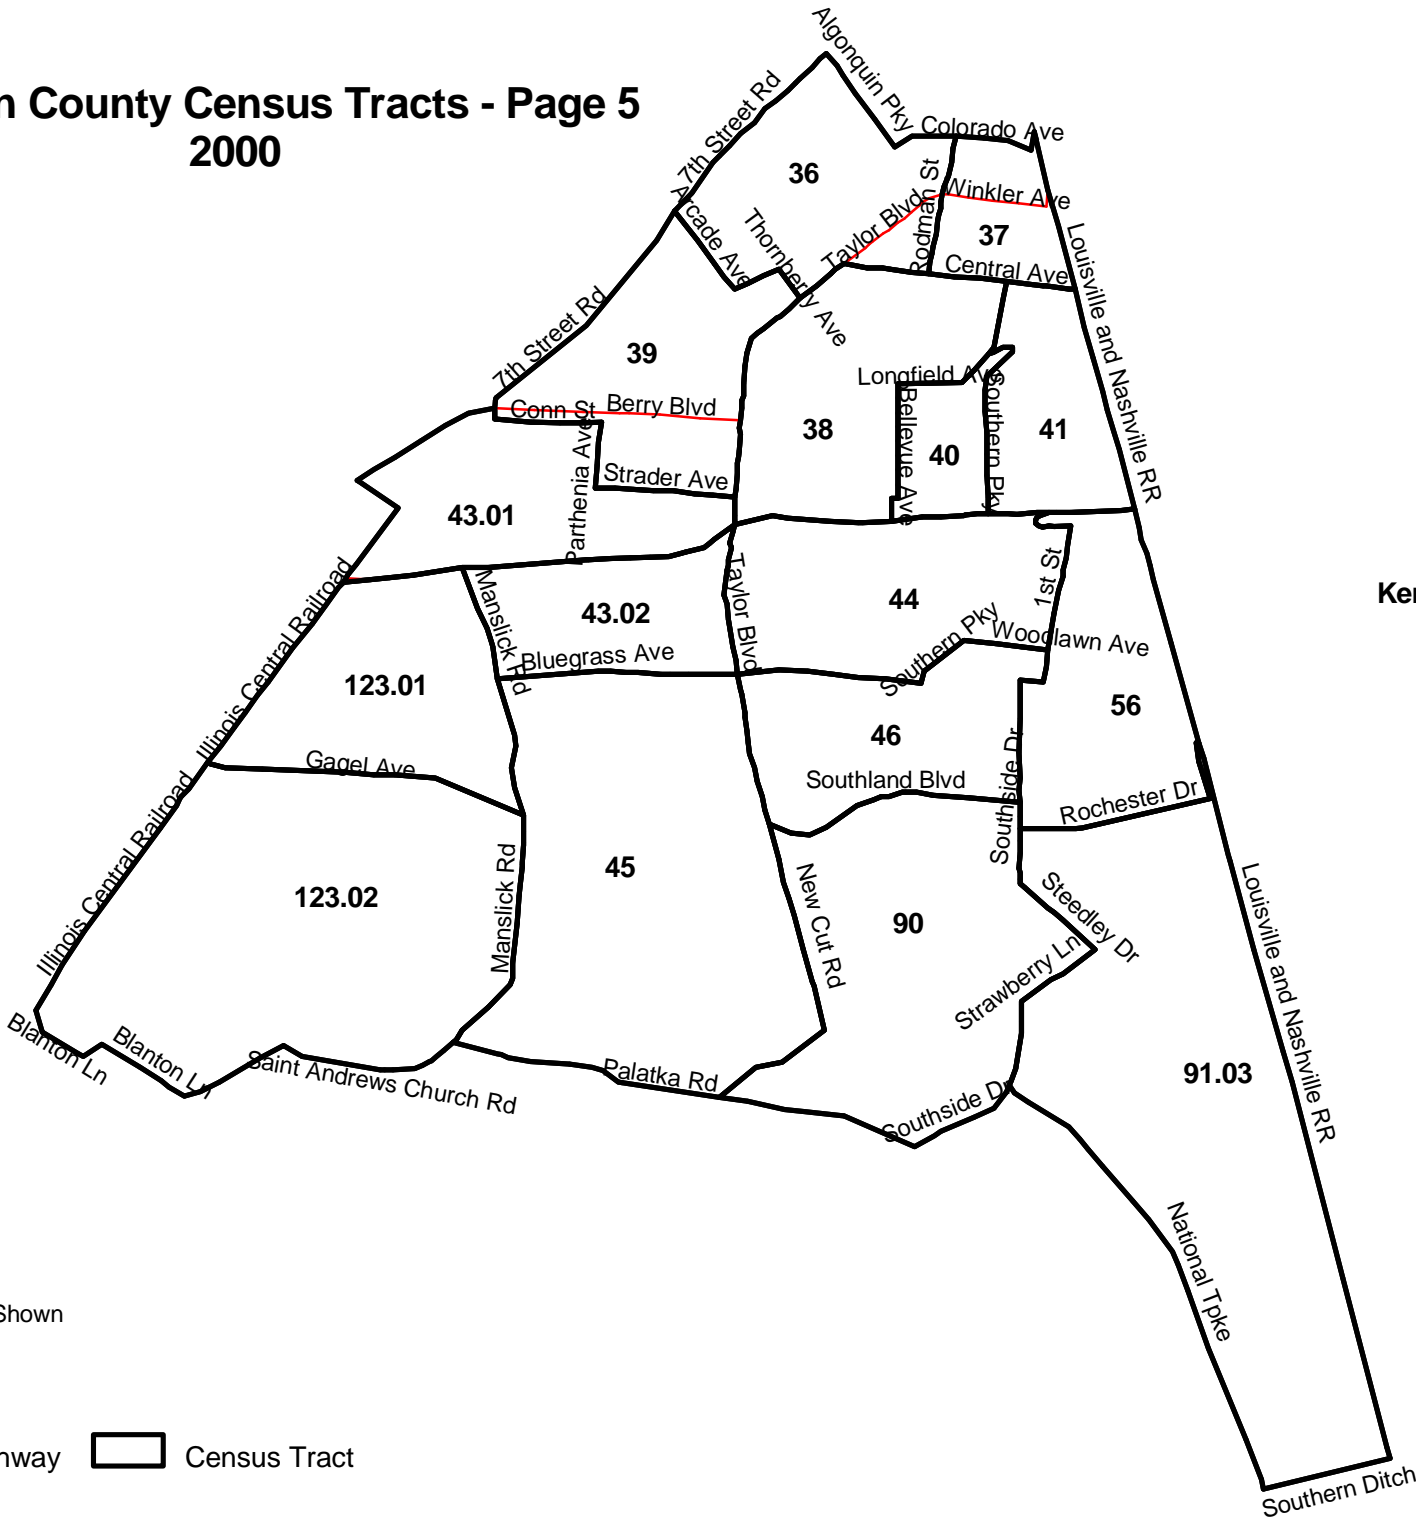

Jefferson County Census Tracts - Page 5 2000

Produced by the
Kentucky State Data Center

Cities Not Shown

Legend

- Highway
- Census Tract