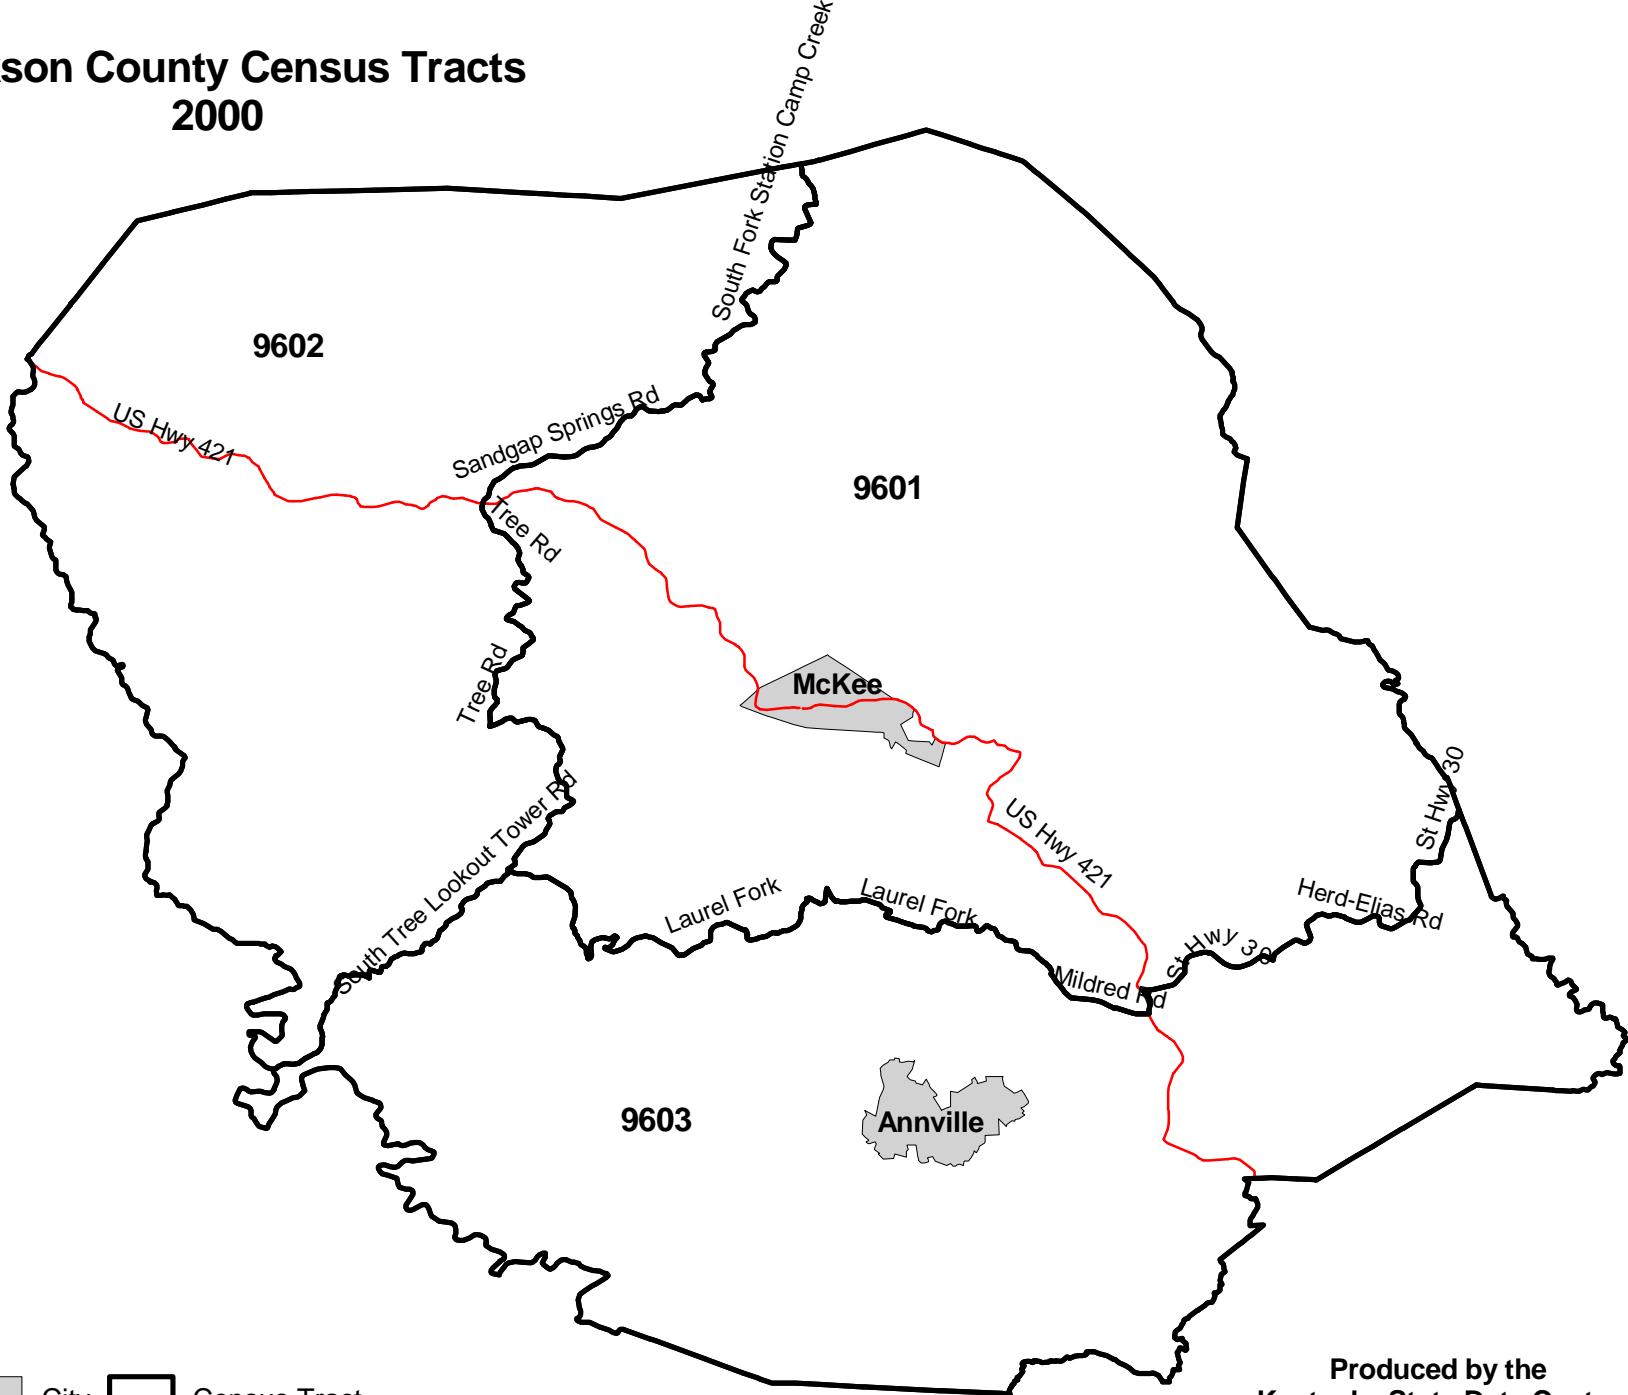

Jackson County Census Tracts 2000

Legend

- Highway
- City
- Census Tract

Produced by the
Kentucky State Data Center