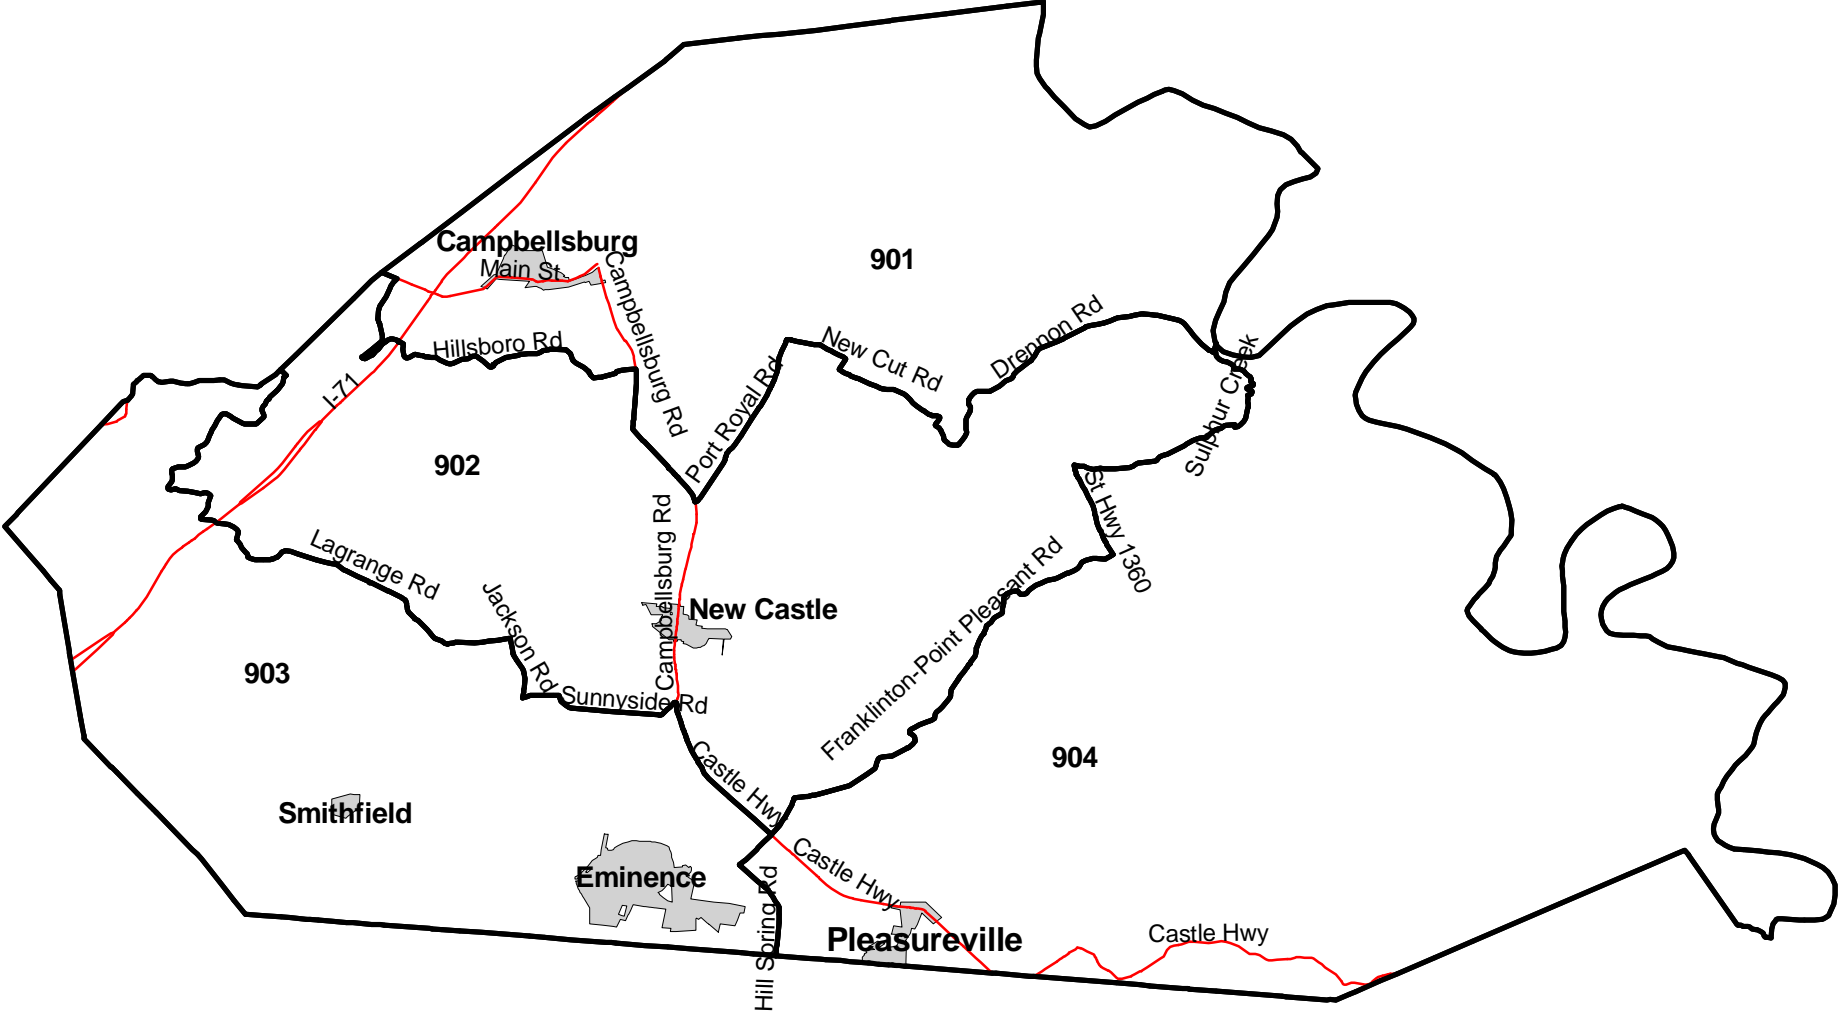

# Henry County Census Tracts 2000

Legend

- Highway
- Place/City
- Census Tract

Produced by the  
Kentucky State Data Center