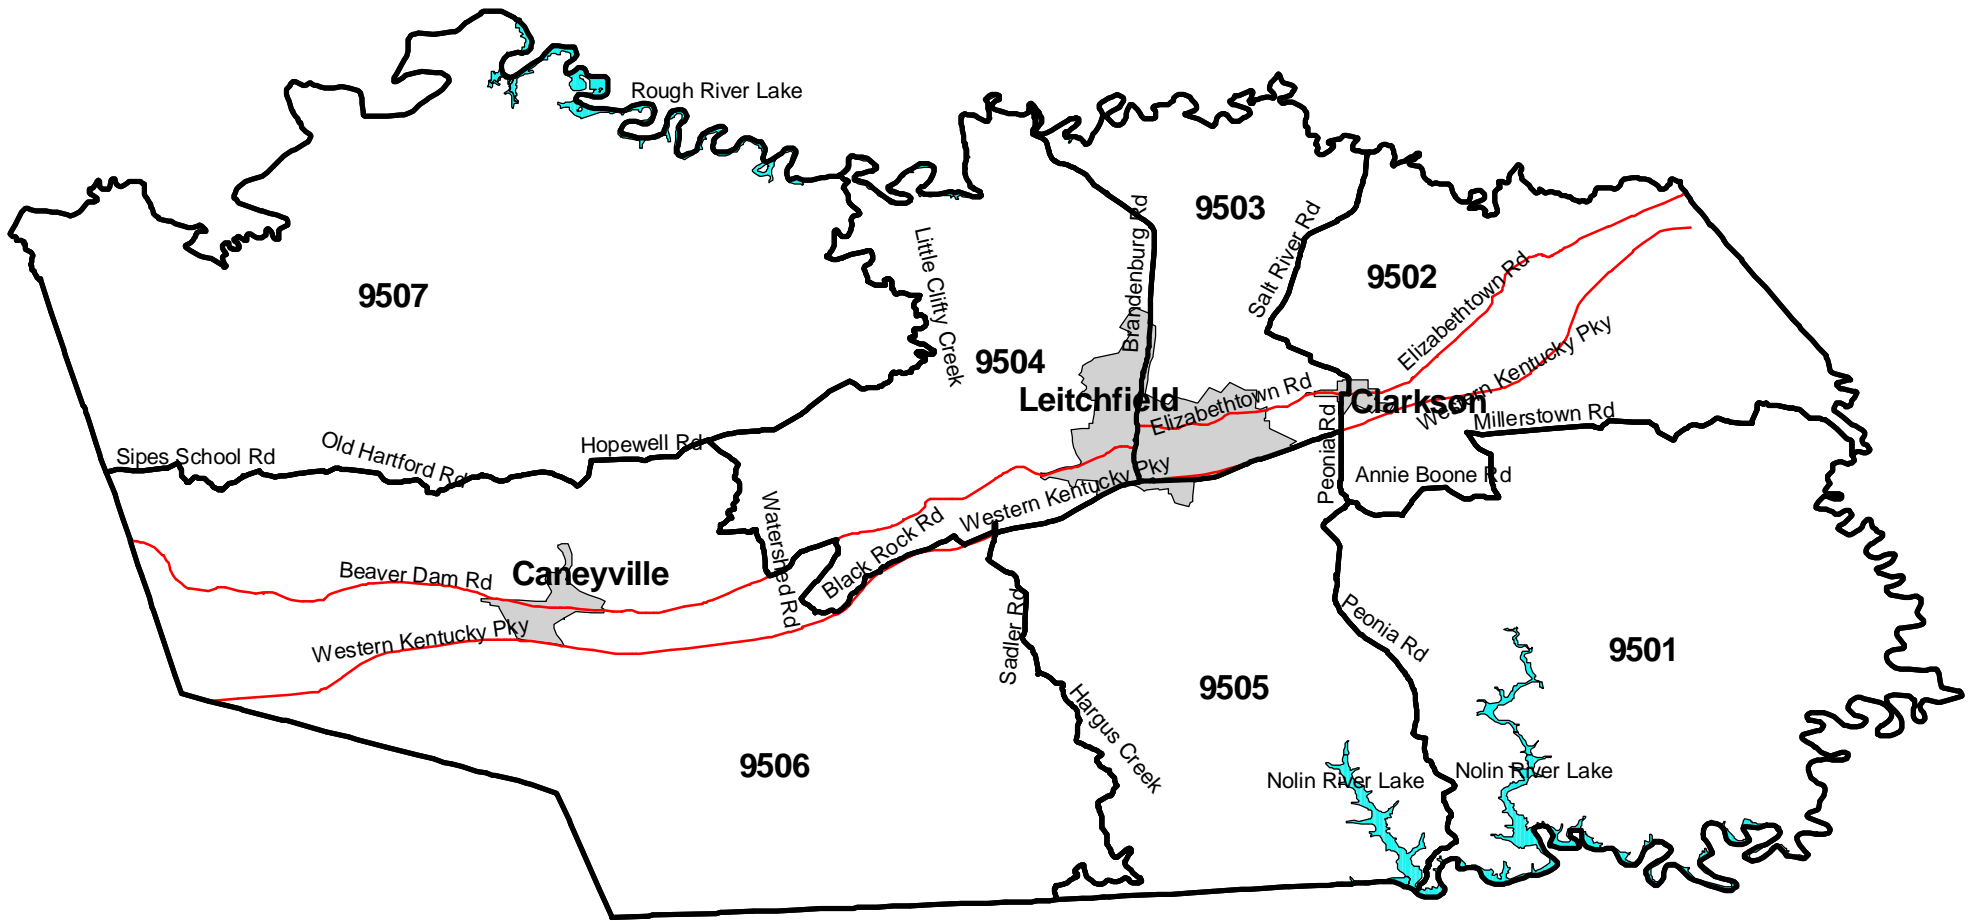

Grayson County Census Tracts 2000

Legend

- Highway
- Place/City
- Census Tract

Produced by the
Kentucky State Data Center