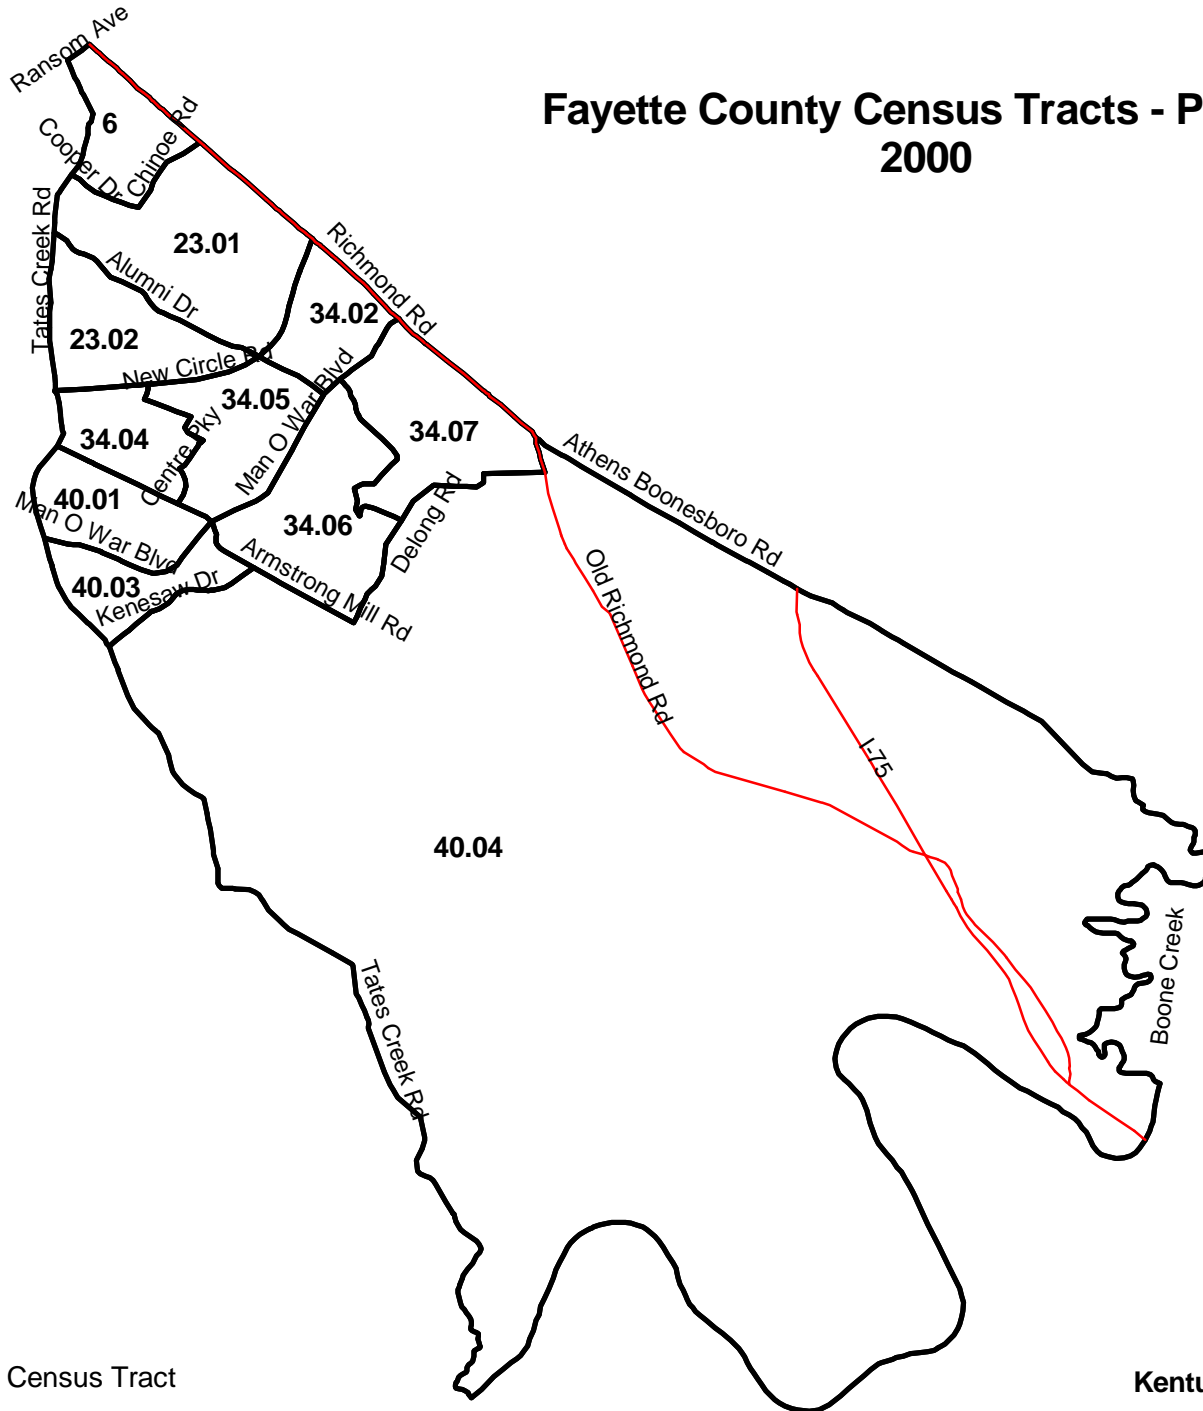

Fayette County Census Tracts - Page 4 2000

Legend

— Highway  Census Tract

Produced by the
Kentucky State Data Center