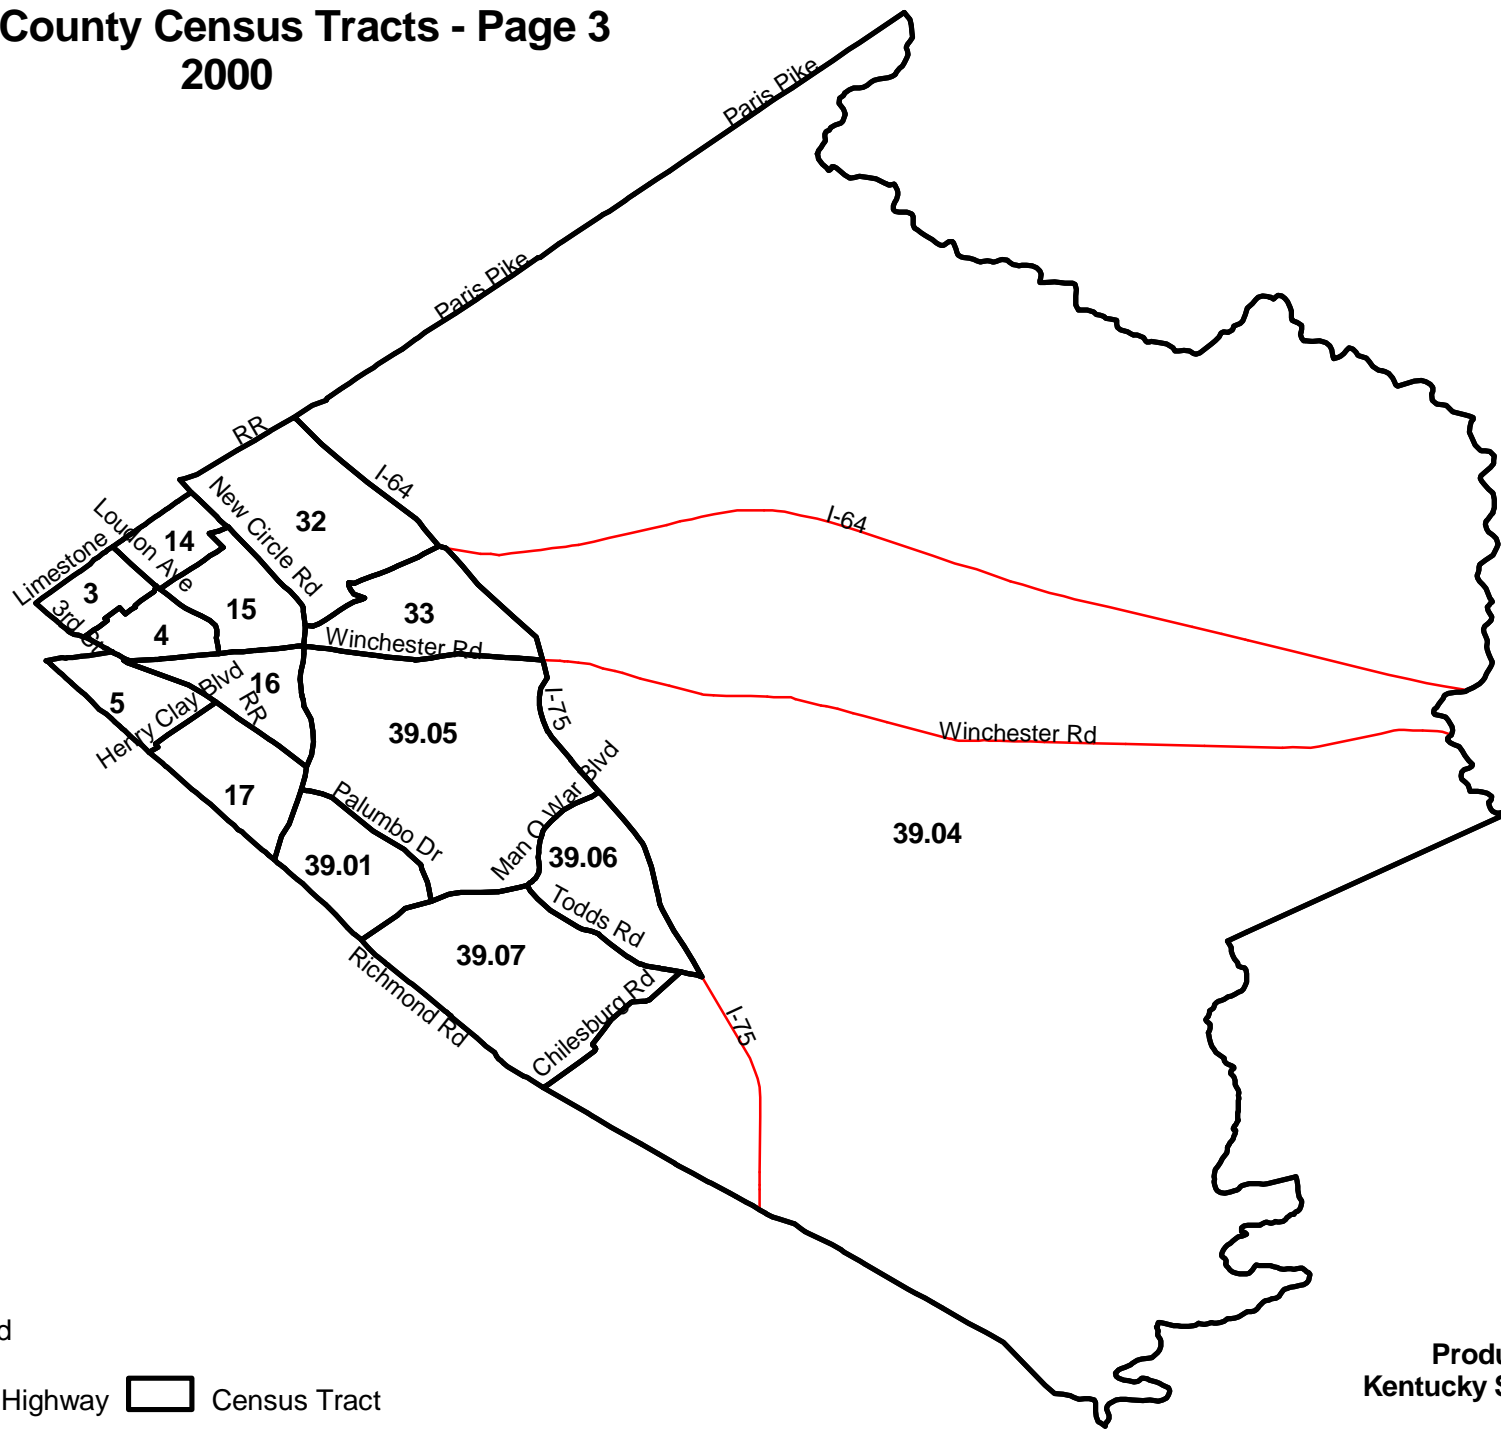

# Fayette County Census Tracts - Page 3 2000

Legend

— Highway  Census Tract

Produced by the  
Kentucky State Data Center