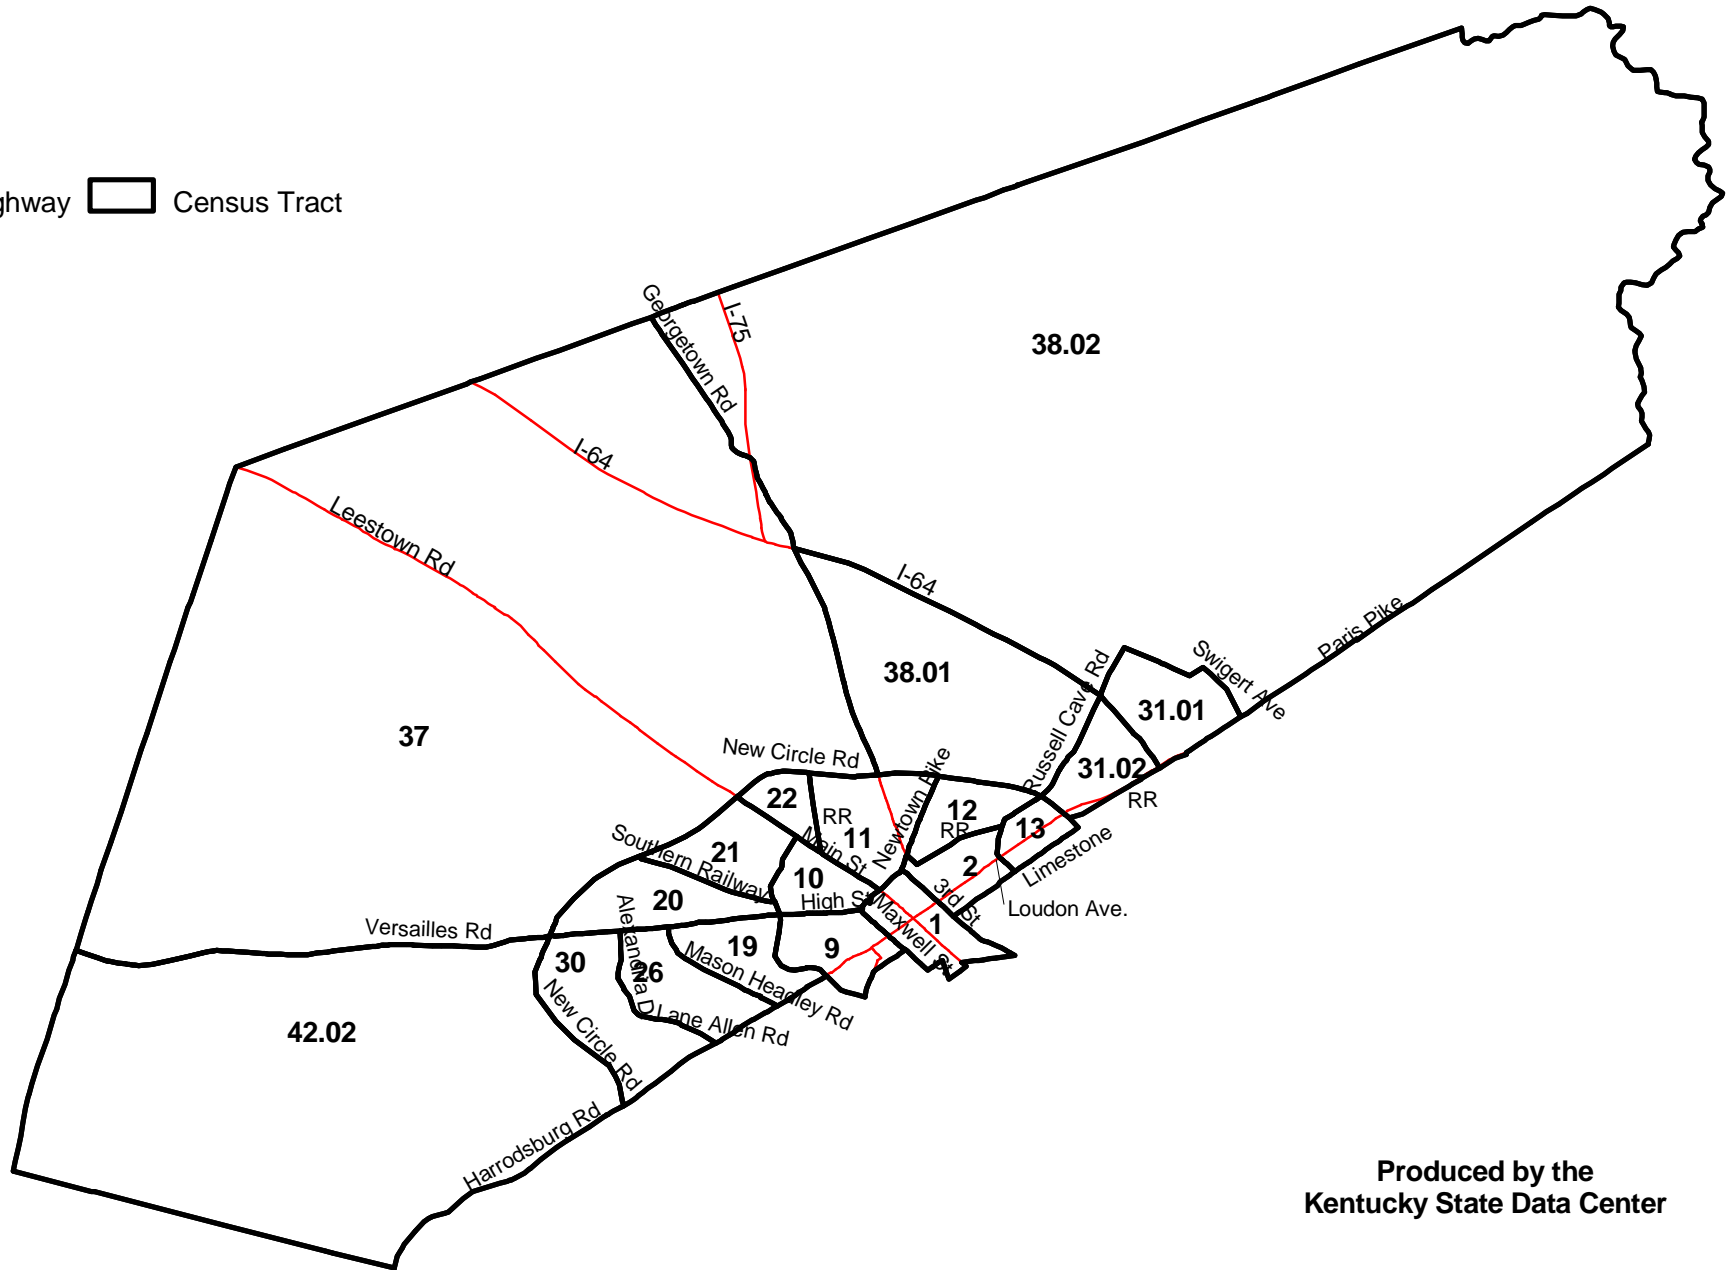

Fayette County Census Tracts - Page 2

Legend

— Highway  Census Tract

Produced by the
Kentucky State Data Center