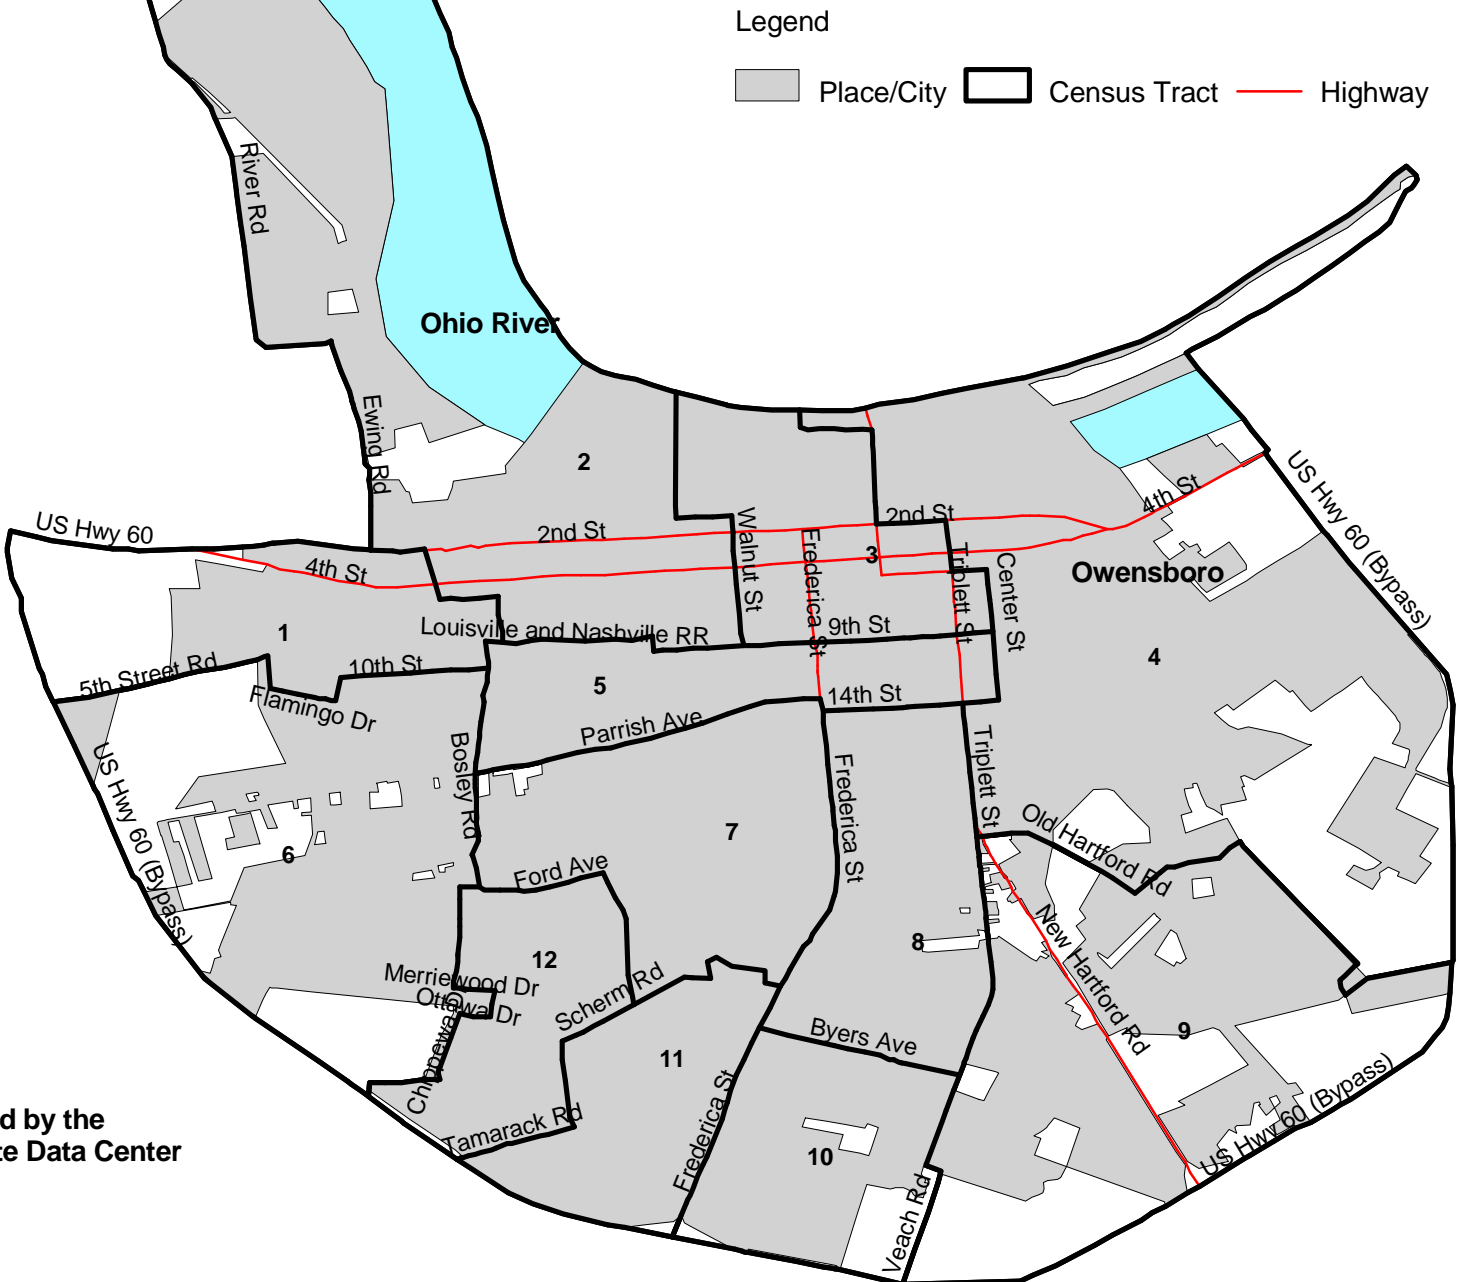

# Daviess County Census Tracts - Page 2 Inset 2000

Produced by the  
Kentucky State Data Center