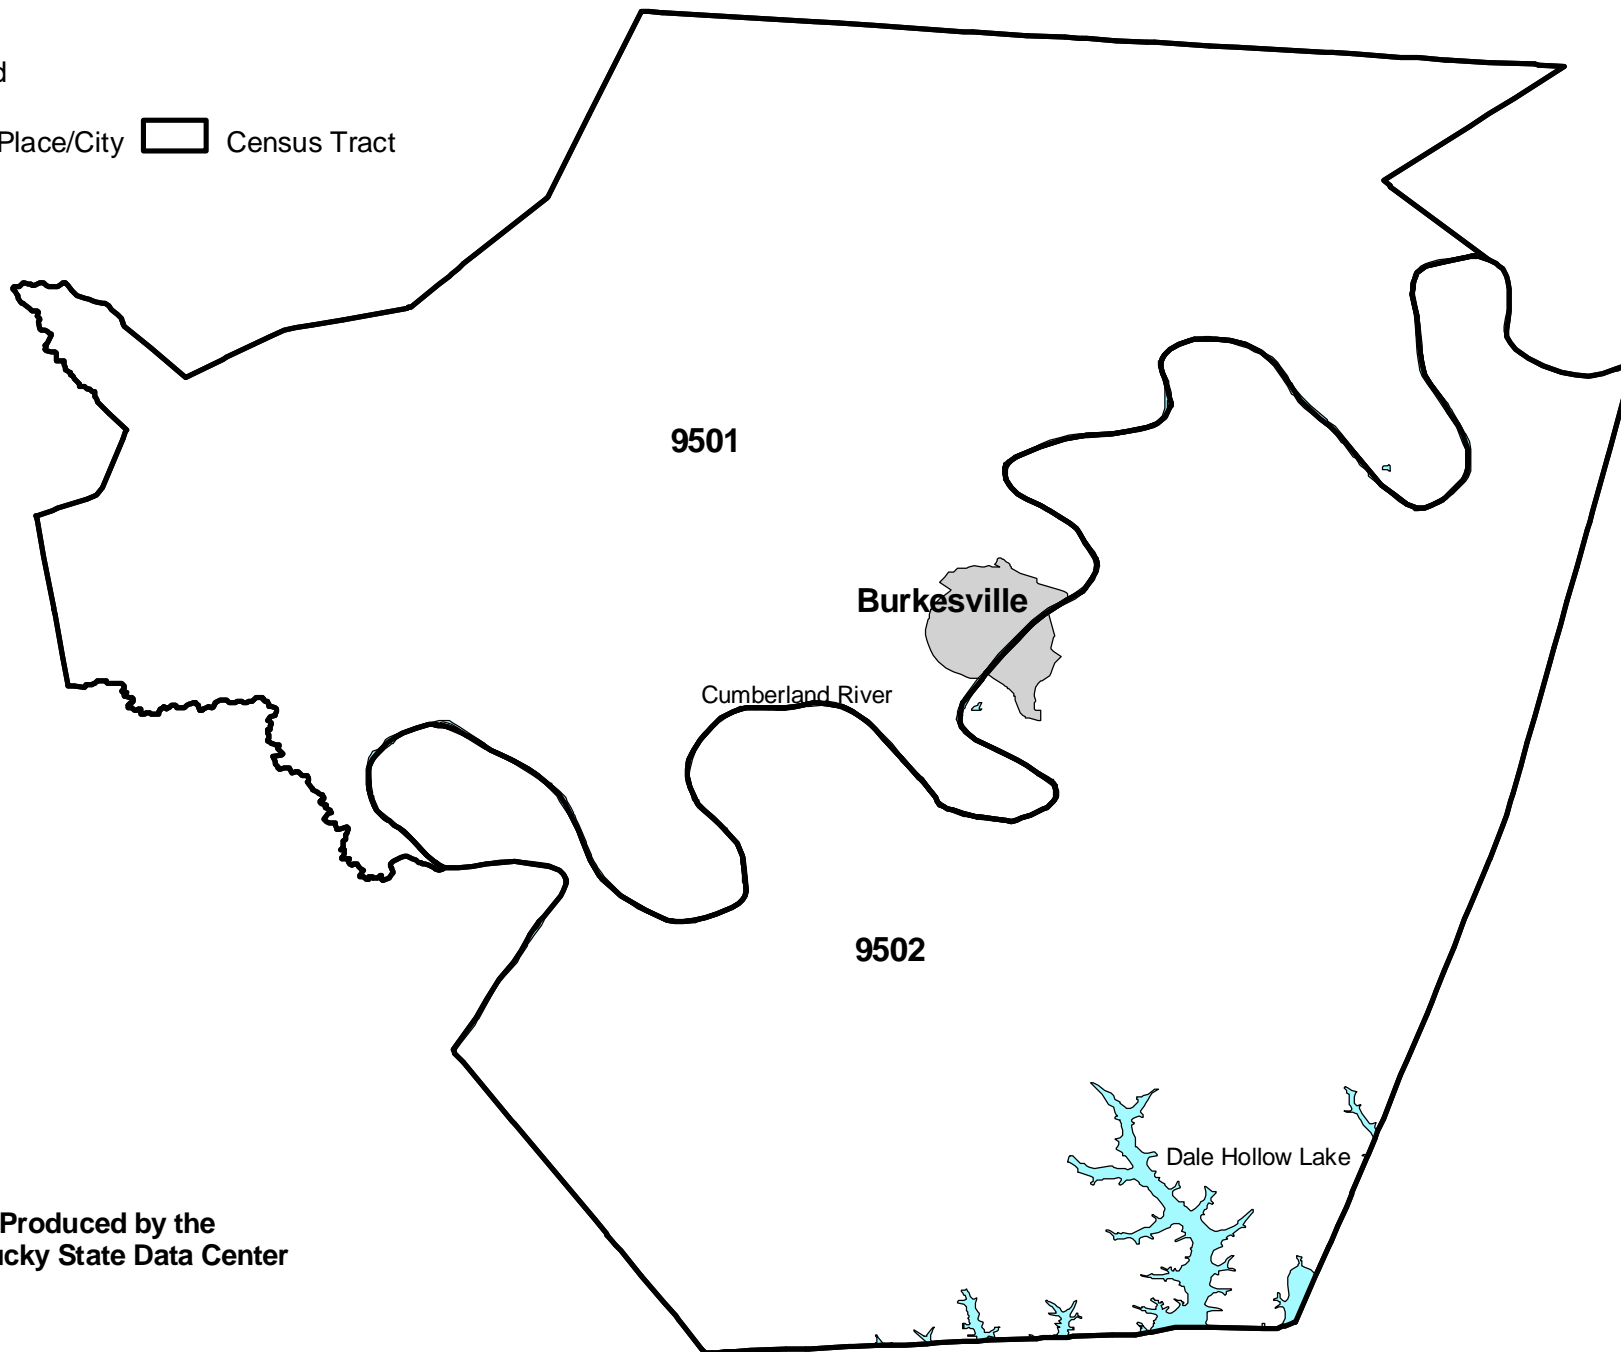

# Cumberland County Census Tracts 2000

Legend

 Place/City  Census Tract

Produced by the  
Kentucky State Data Center