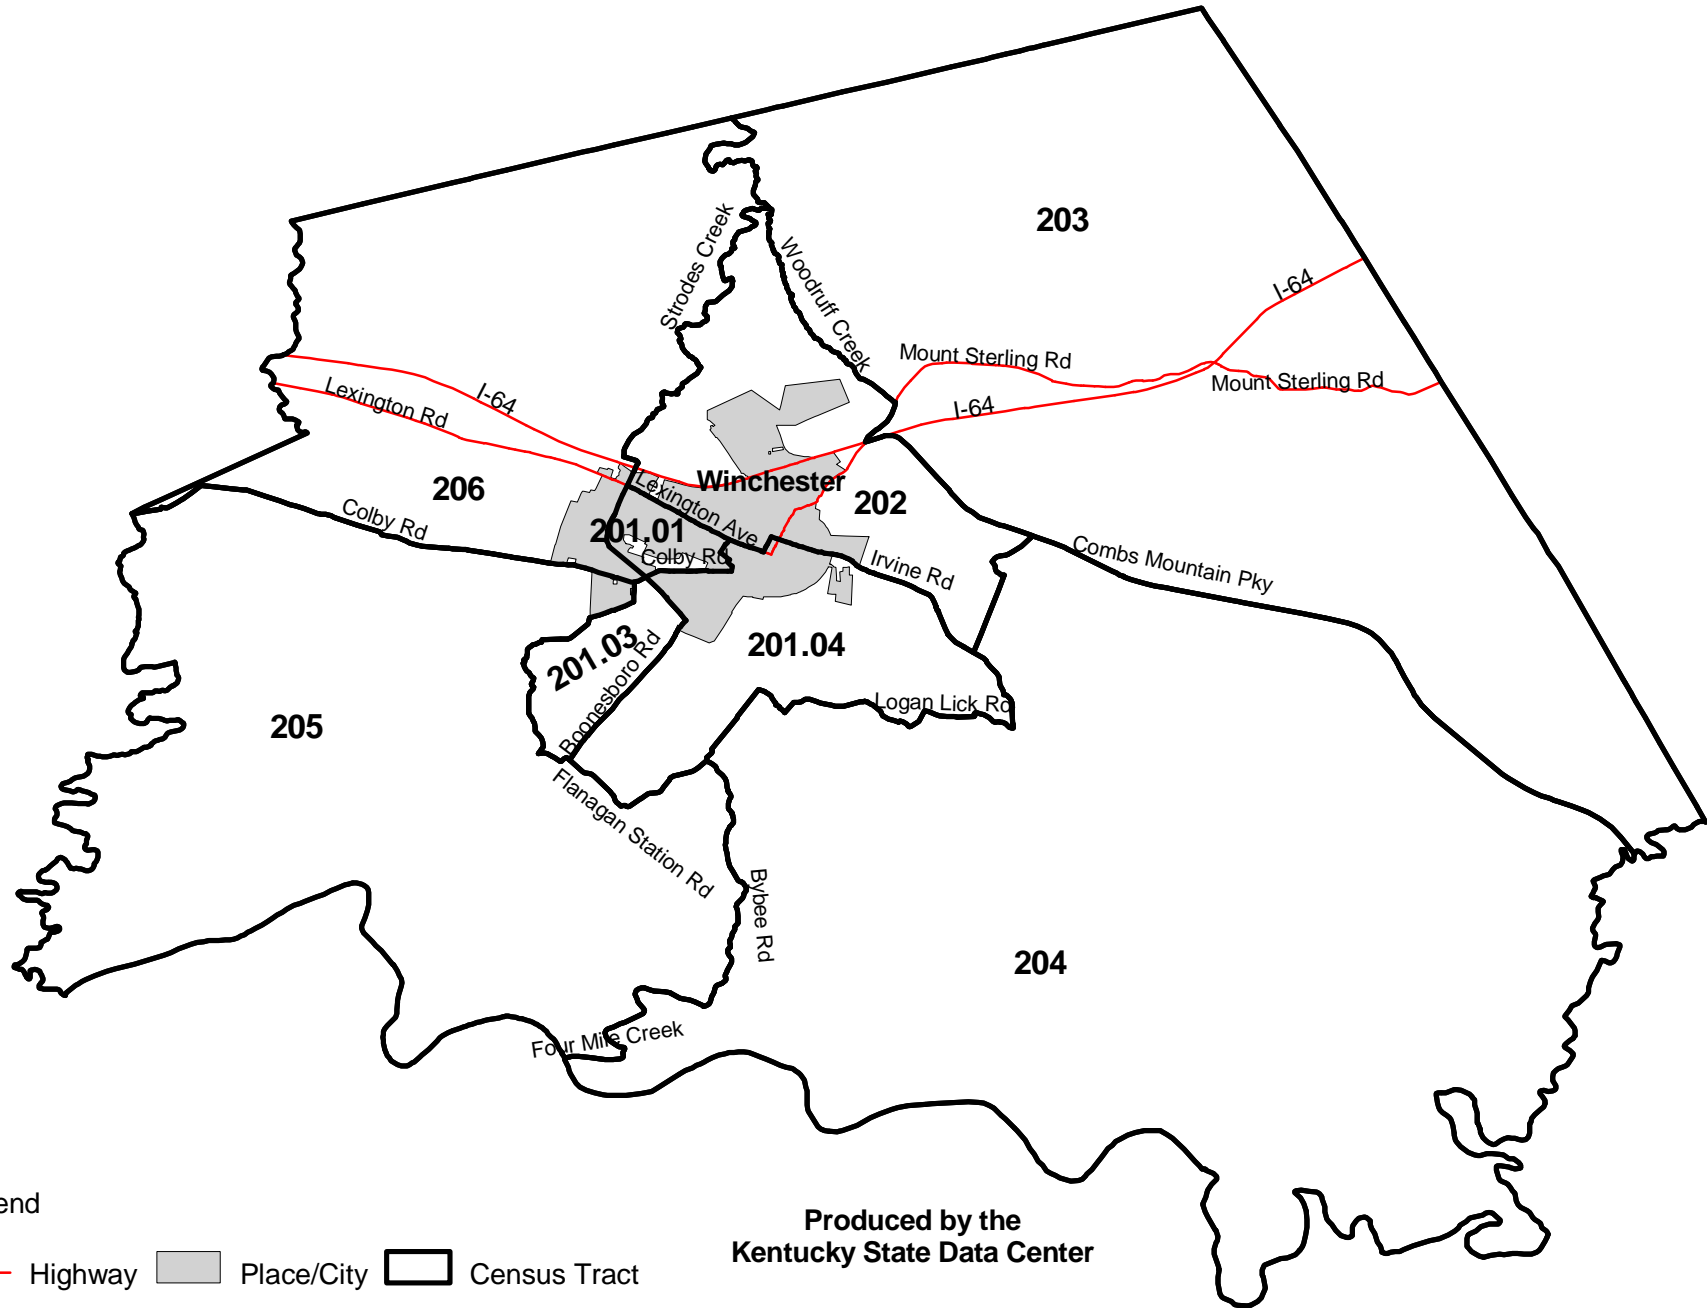

Clark County Census Tracts 2000

Legend

— Highway Place/City Census Tract

Produced by the
Kentucky State Data Center