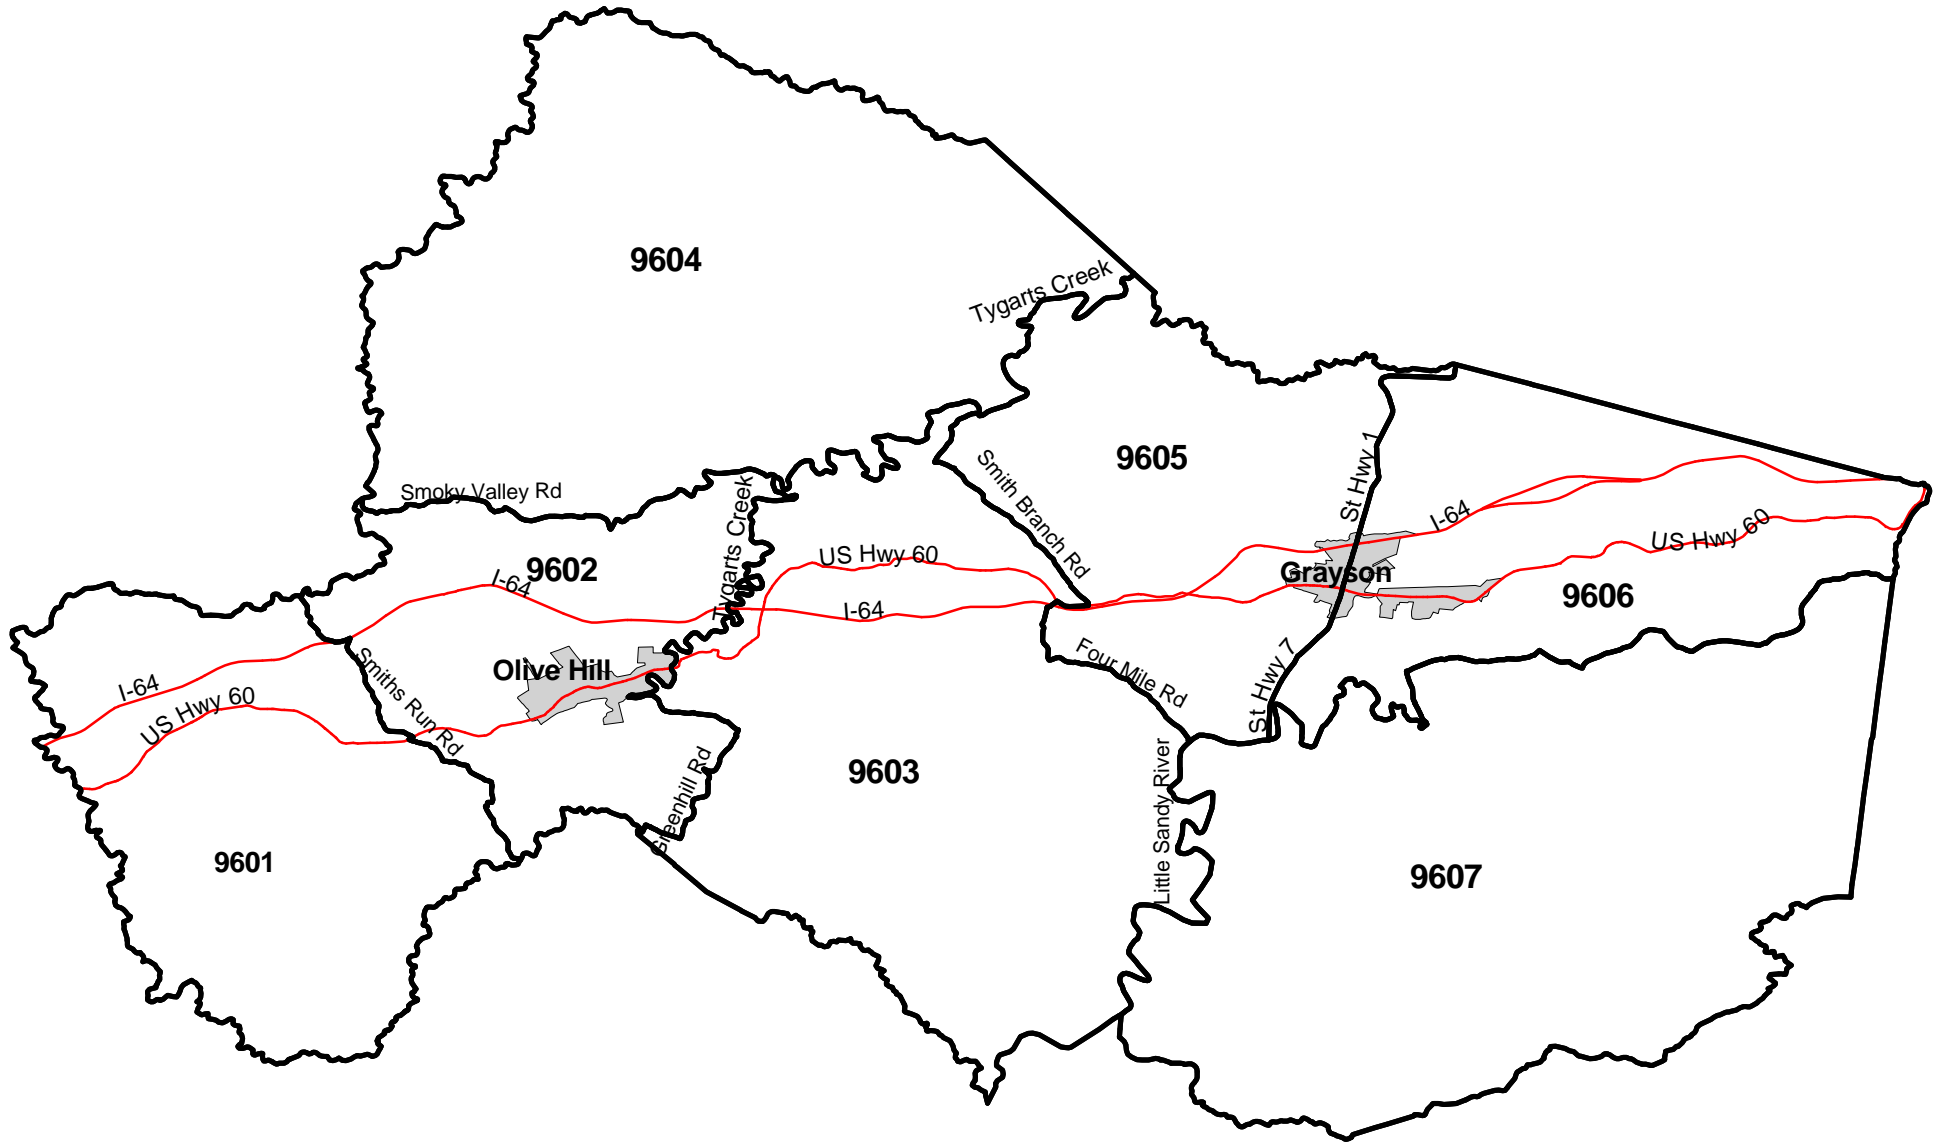

Carter County Census Tracts 2000

Legend

- Highway
- Place/City
- Census Tract

Produced by the
Kentucky State Data Center