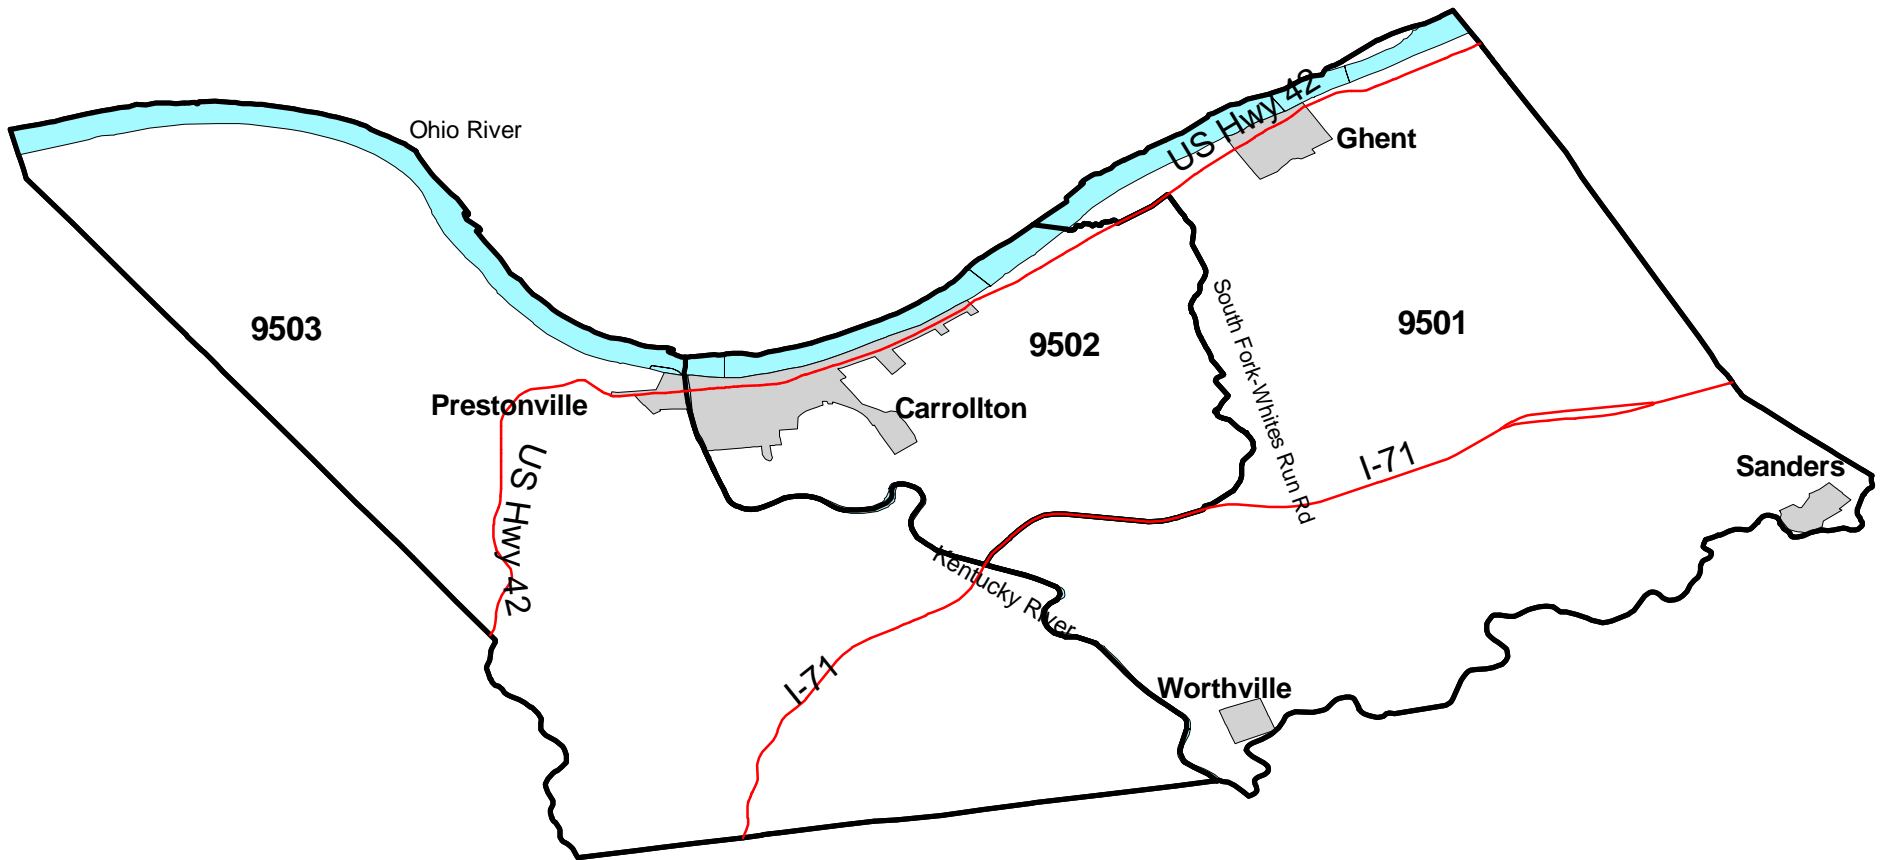

Carroll County Census Tracts 2000

Legend

— Highway  Place/City  Census Tract

Produced by the
Kentucky State Data Center