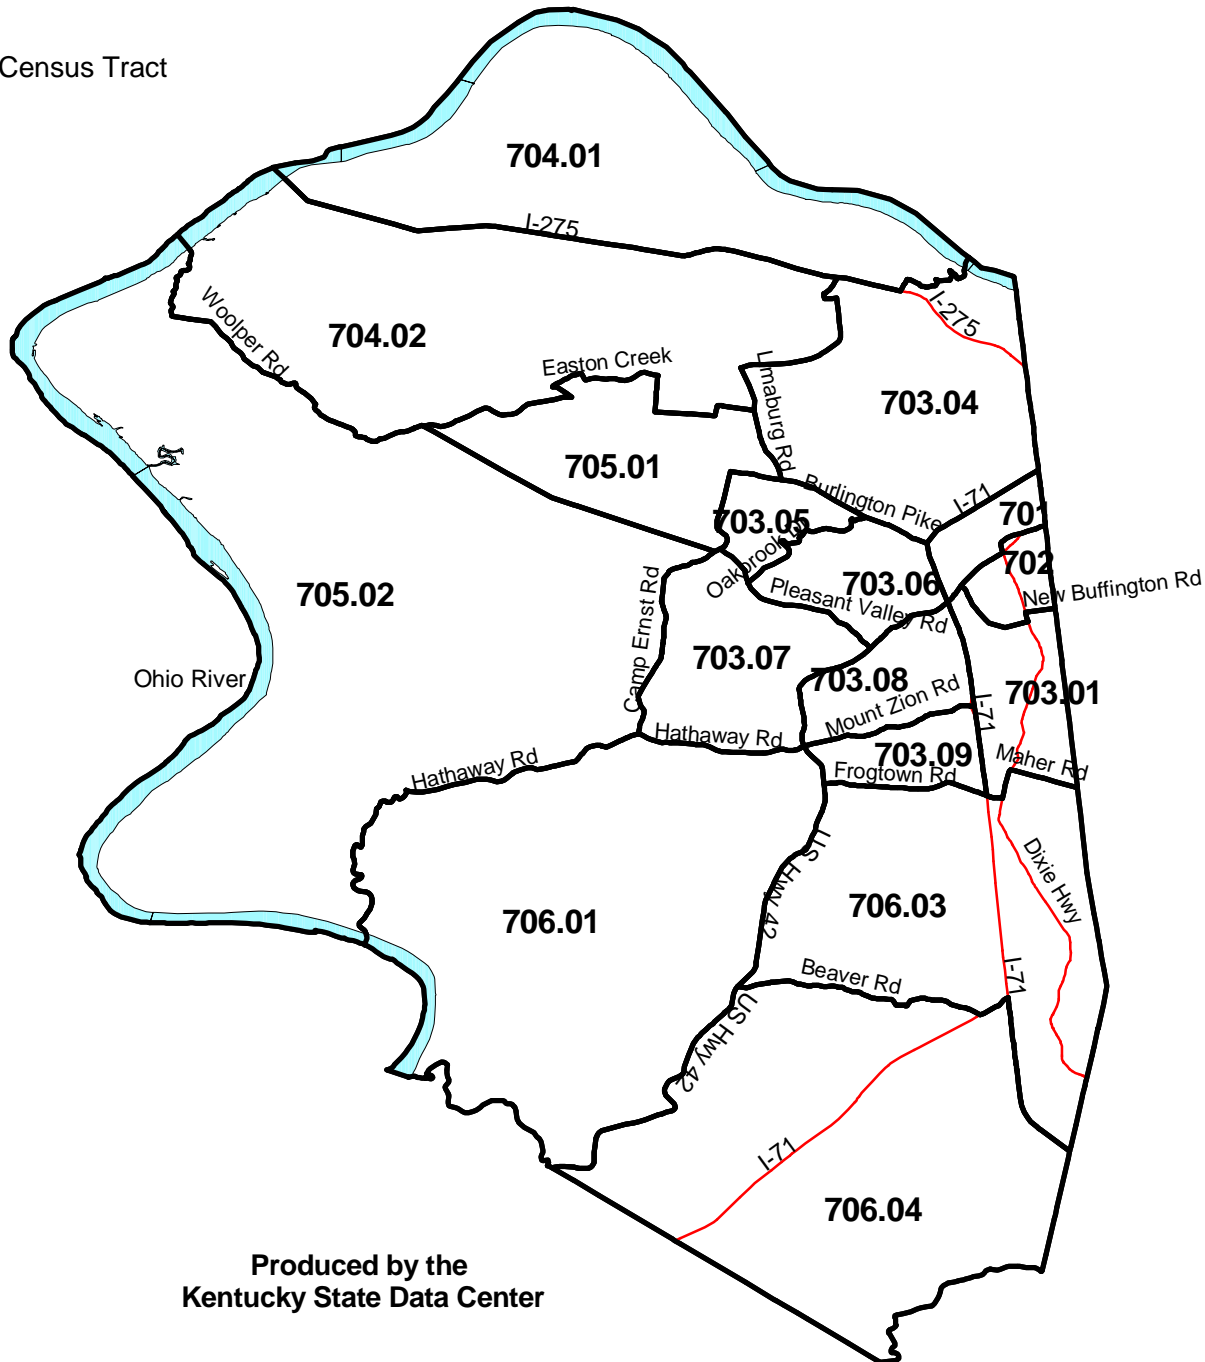

Boone County Census Tracts 2000

Legend

— Highway  Census Tract

Cities Not Shown

Produced by the
Kentucky State Data Center