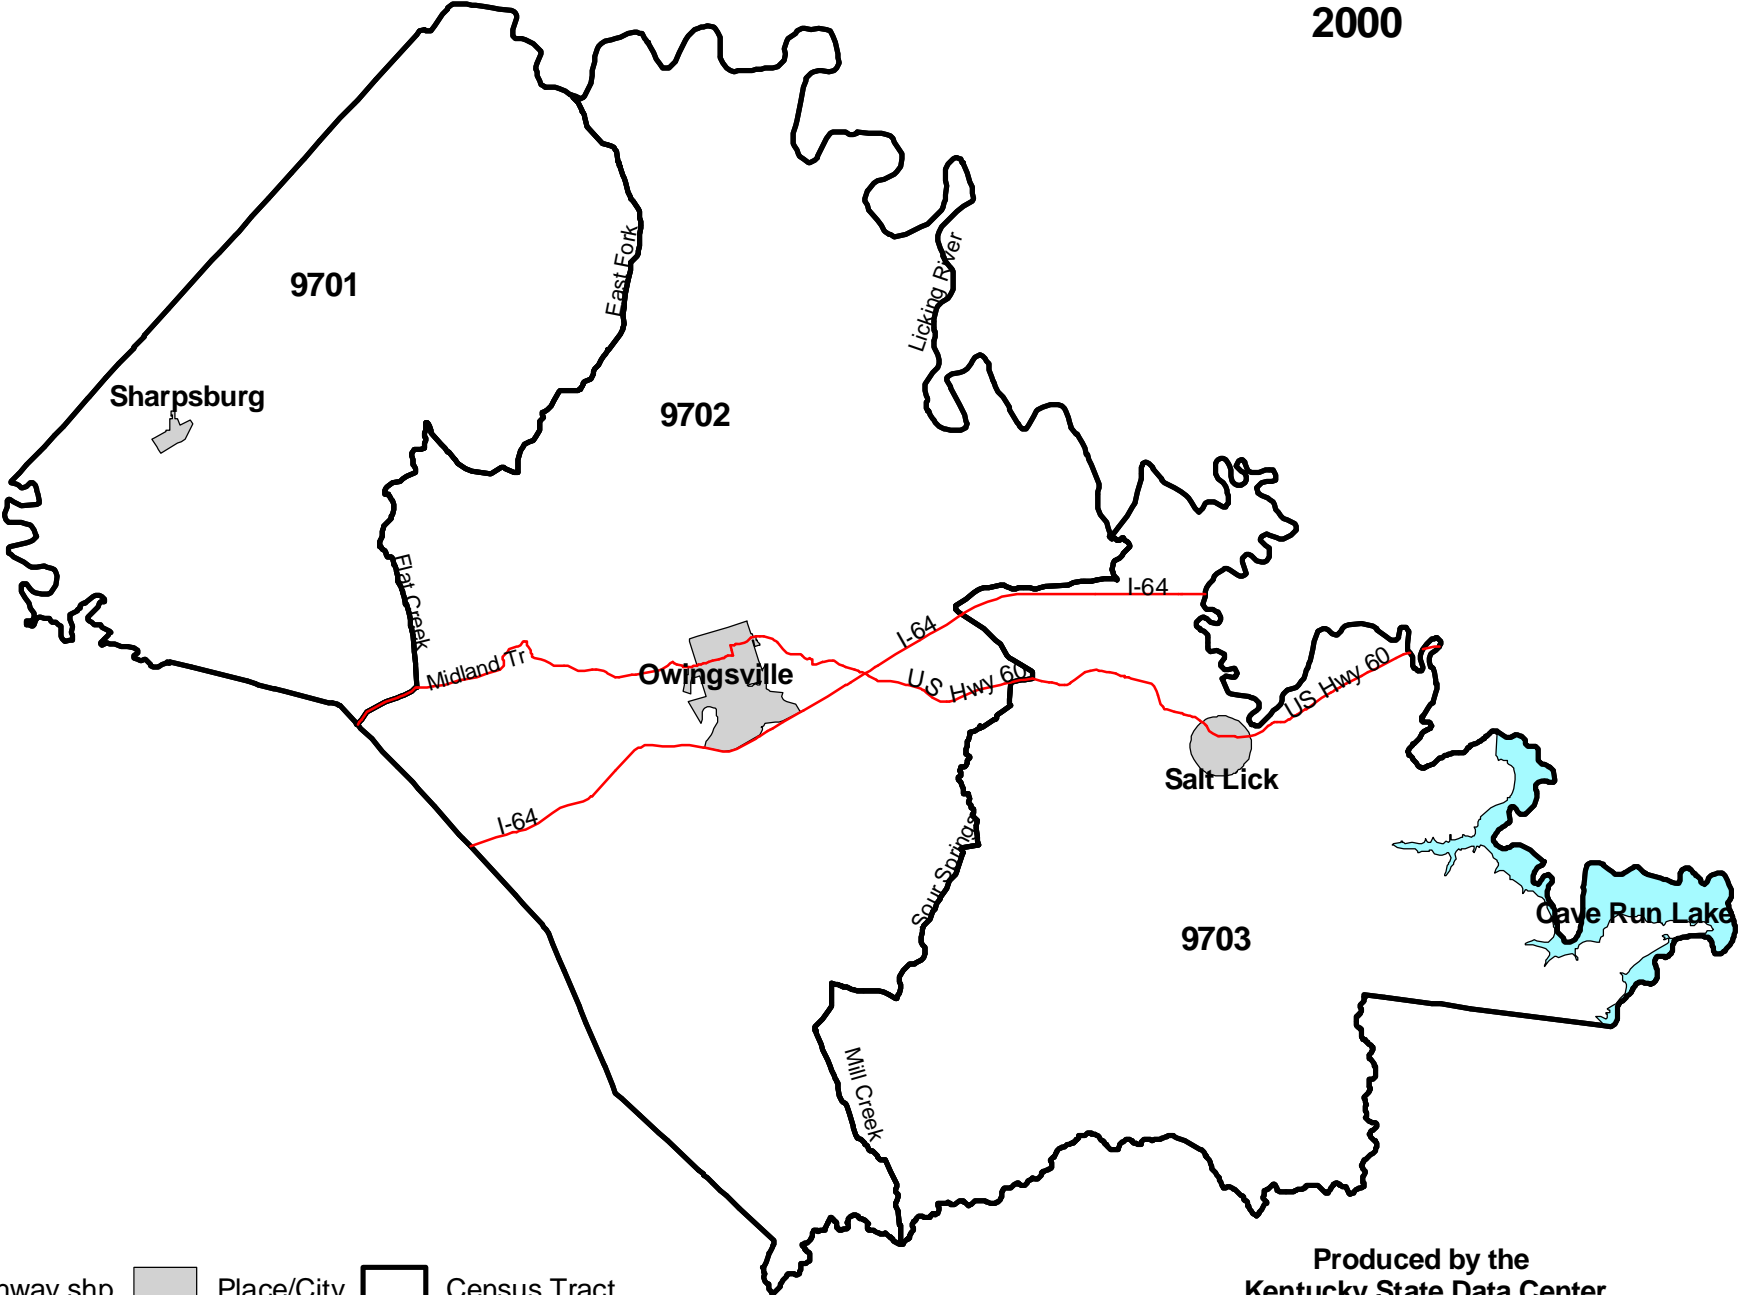

# Bath County Census Tracts 2000

Legend

- Highway.shp
- Place/City
- Census Tract

Produced by the  
Kentucky State Data Center