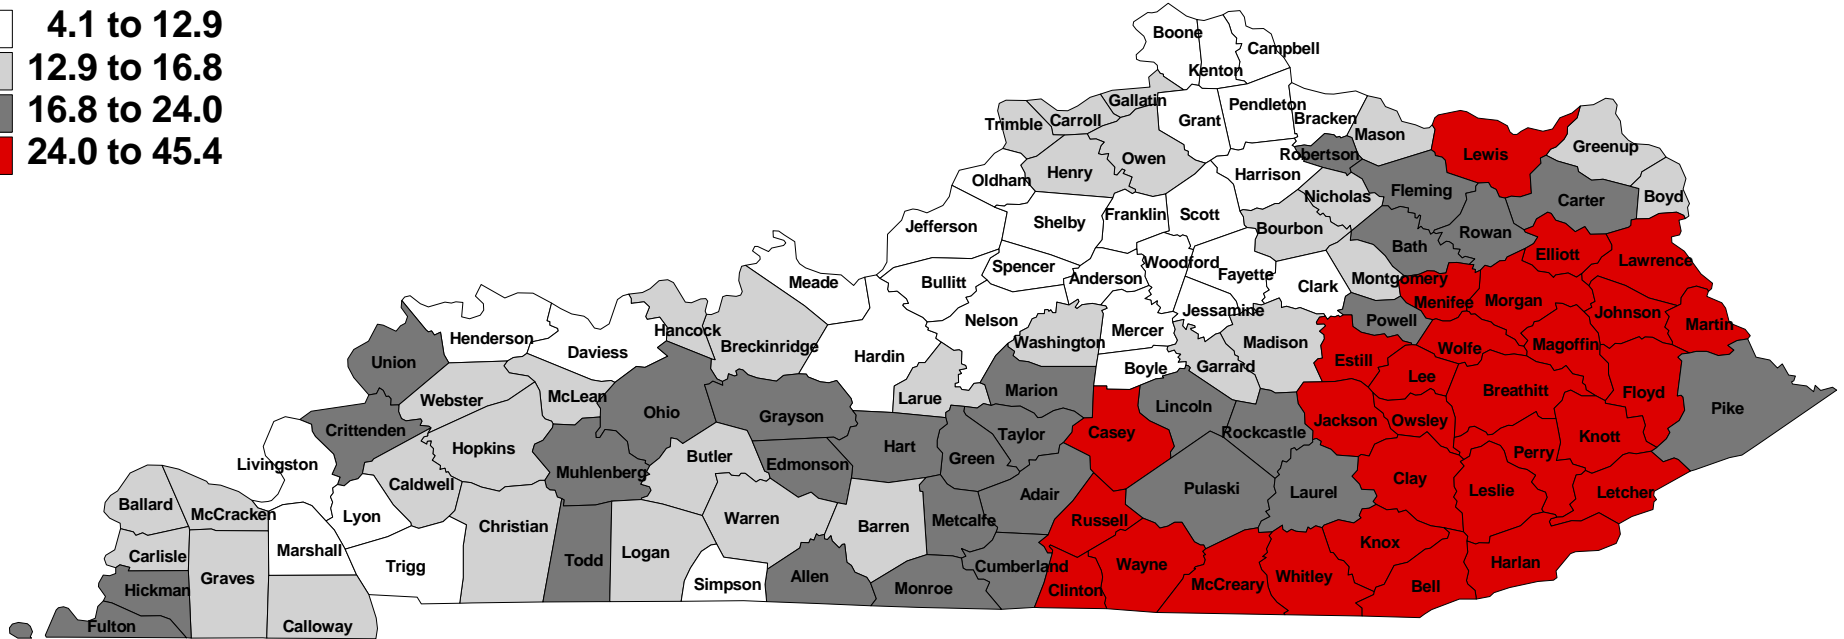

# Percent of Persons in Poverty

Kentucky = 15.8%

Source: 2000 Census of Population and Housing

Produced by the Kentucky State Data Center