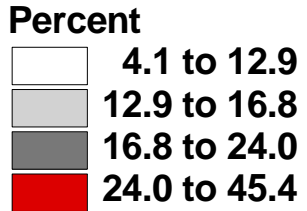

# Percent of Persons in Poverty

Kentucky = 15.8%

Source: 2000 Census of Population and Housing

Produced by the Kentucky State Data Center