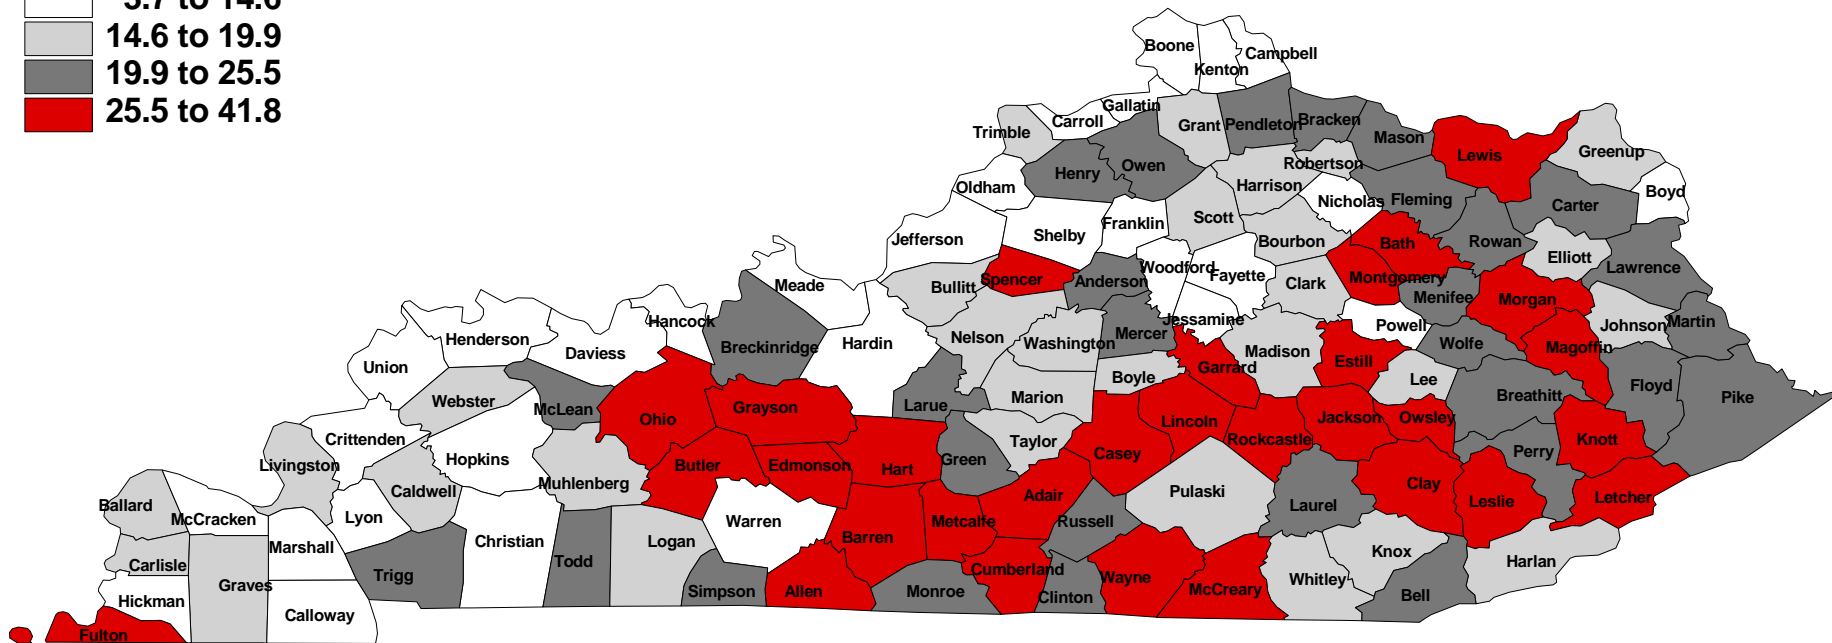

# Percent Change in Persons 25 Years and Older with a High School Degree or Higher

1990 - 2000

Percent

Kentucky = 14.7%

Source: 1990 and 2000 Census of  
Population and Housing

Produced by the  
Kentucky State Data Center