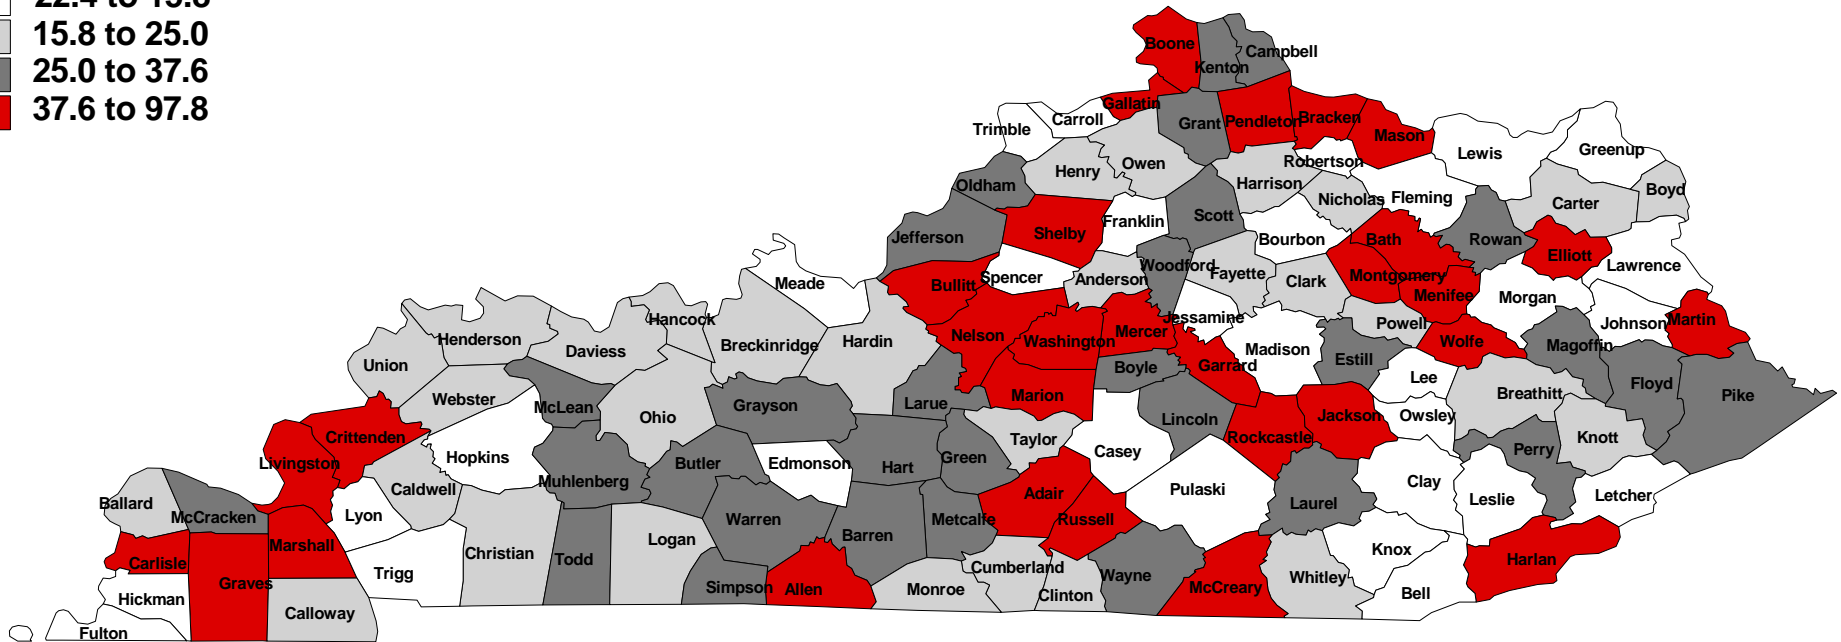

Percent Change in Persons 25 Years and Older with a Bachelor's Degree or Higher

1990 - 2000

Percent

Kentucky = 25.7%

Source: 1990 and 2000 Census of
Population and Housing

Produced by the
Kentucky State Data Center