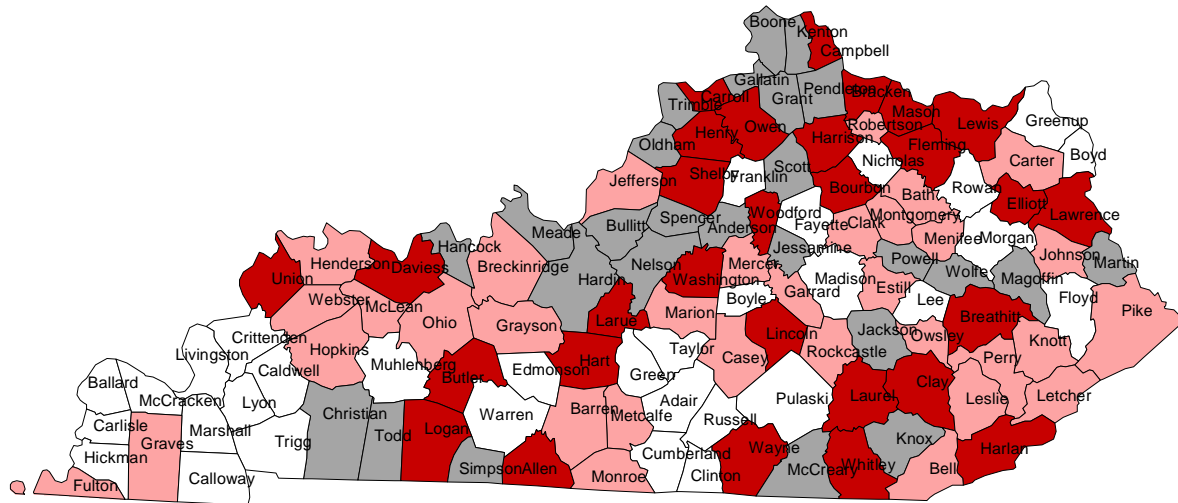

# Percent of Population Under 18

Kentucky = 24.6%

## Quartiles

Produced by the  
Kentucky State Data Center  
3/22/01

Source: 2000 Census  
of Population and  
Housing