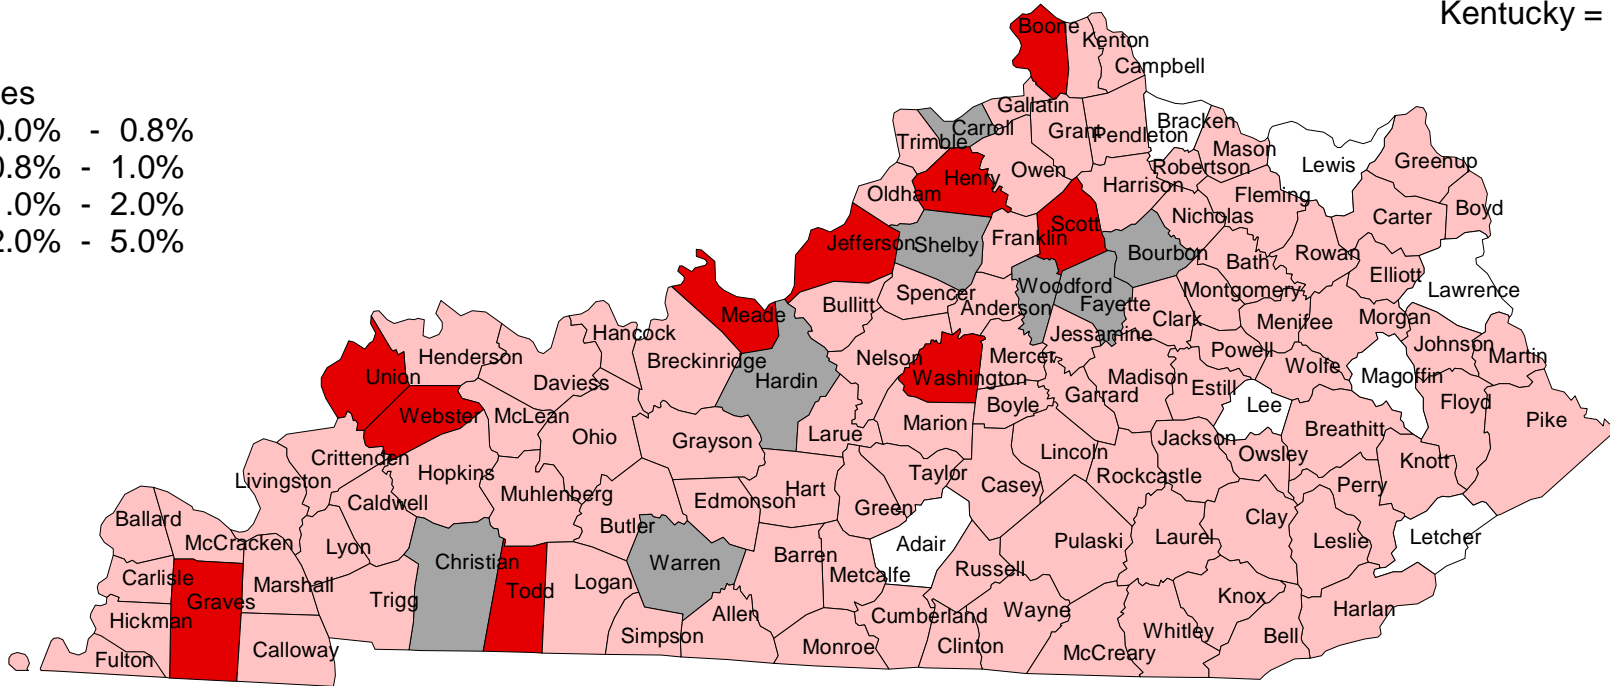

# Percent of the Population Reporting Hispanic Origin

Kentucky = 1.5%

## Quartiles

Produced by the  
Kentucky State Data Center  
3/23/01

Source: 2000 Census  
of Population and  
Housing