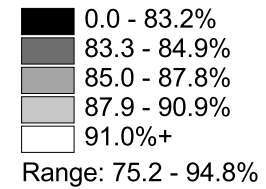

# Percent of U.S. Residents 25-34 Completing High School 2000

% of US Residents 25-34 Completing High School: 83.9%

Source: Census 2000  
CWD's Office of Workforce Research and Analysis