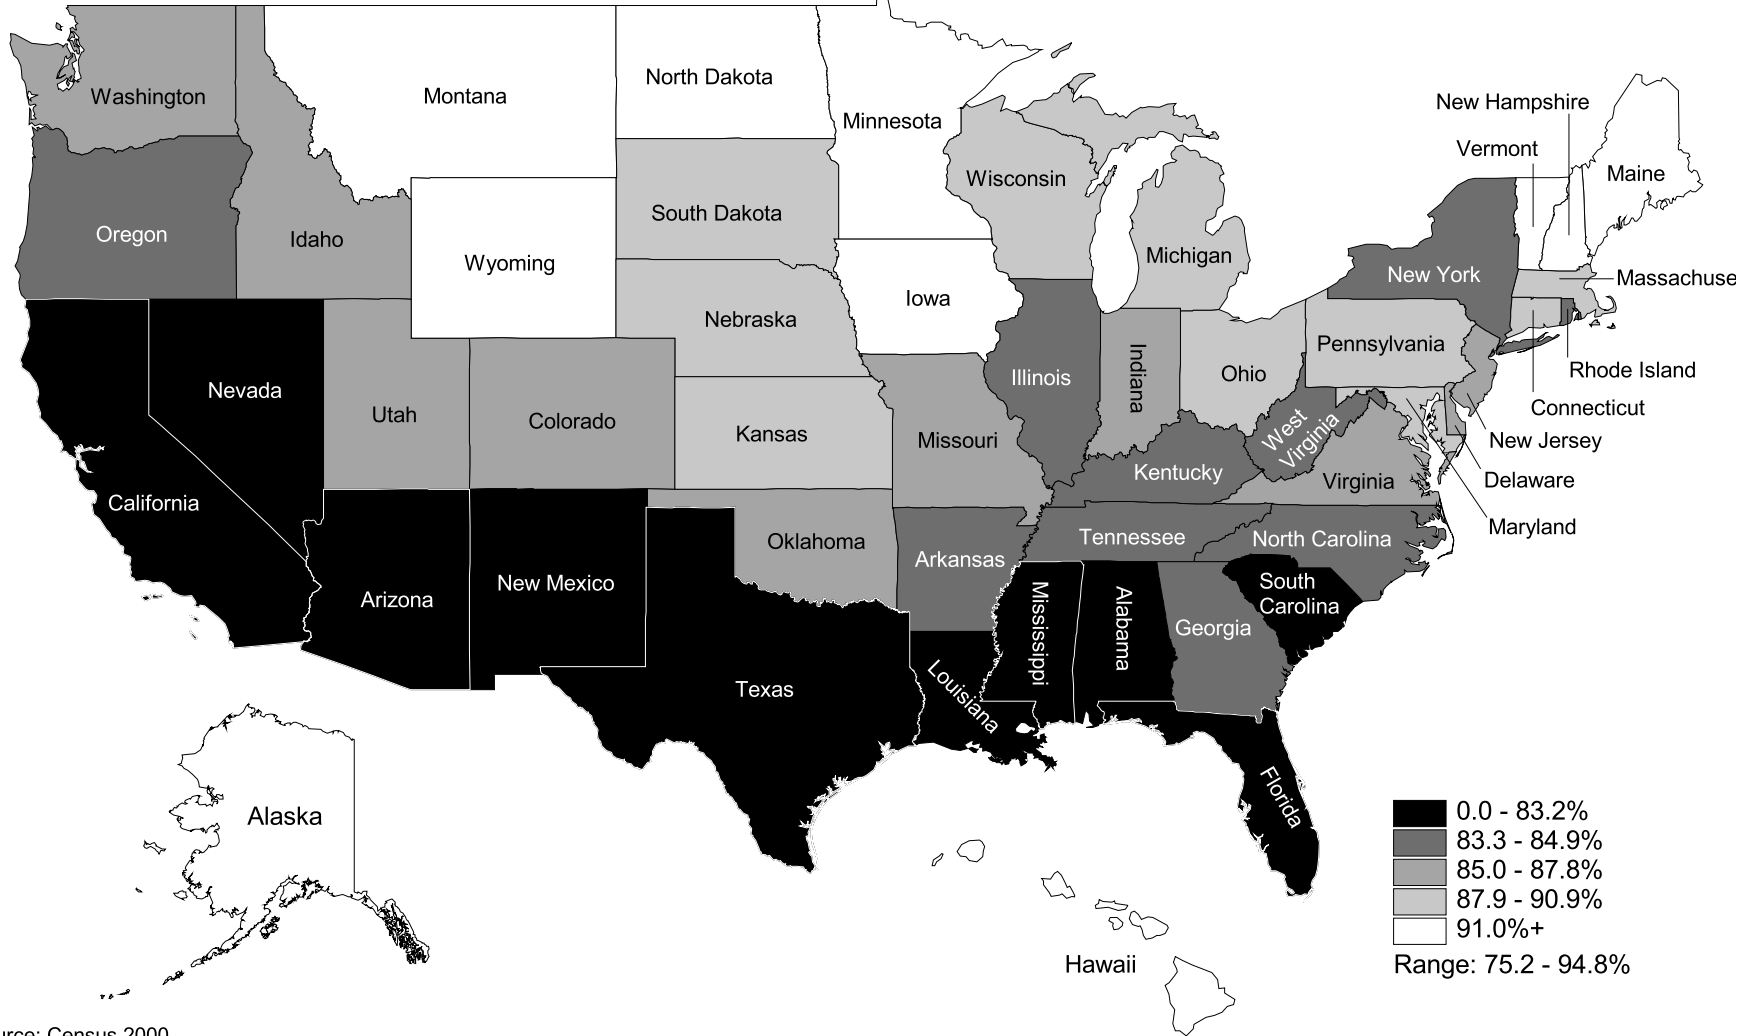

# Percent of U.S. Residents 25-34 Completing High School 2000

% of US Residents 25-34 Completing High School: 83.9%

Source: Census 2000  
CWD's Office of Workforce Research and Analysis