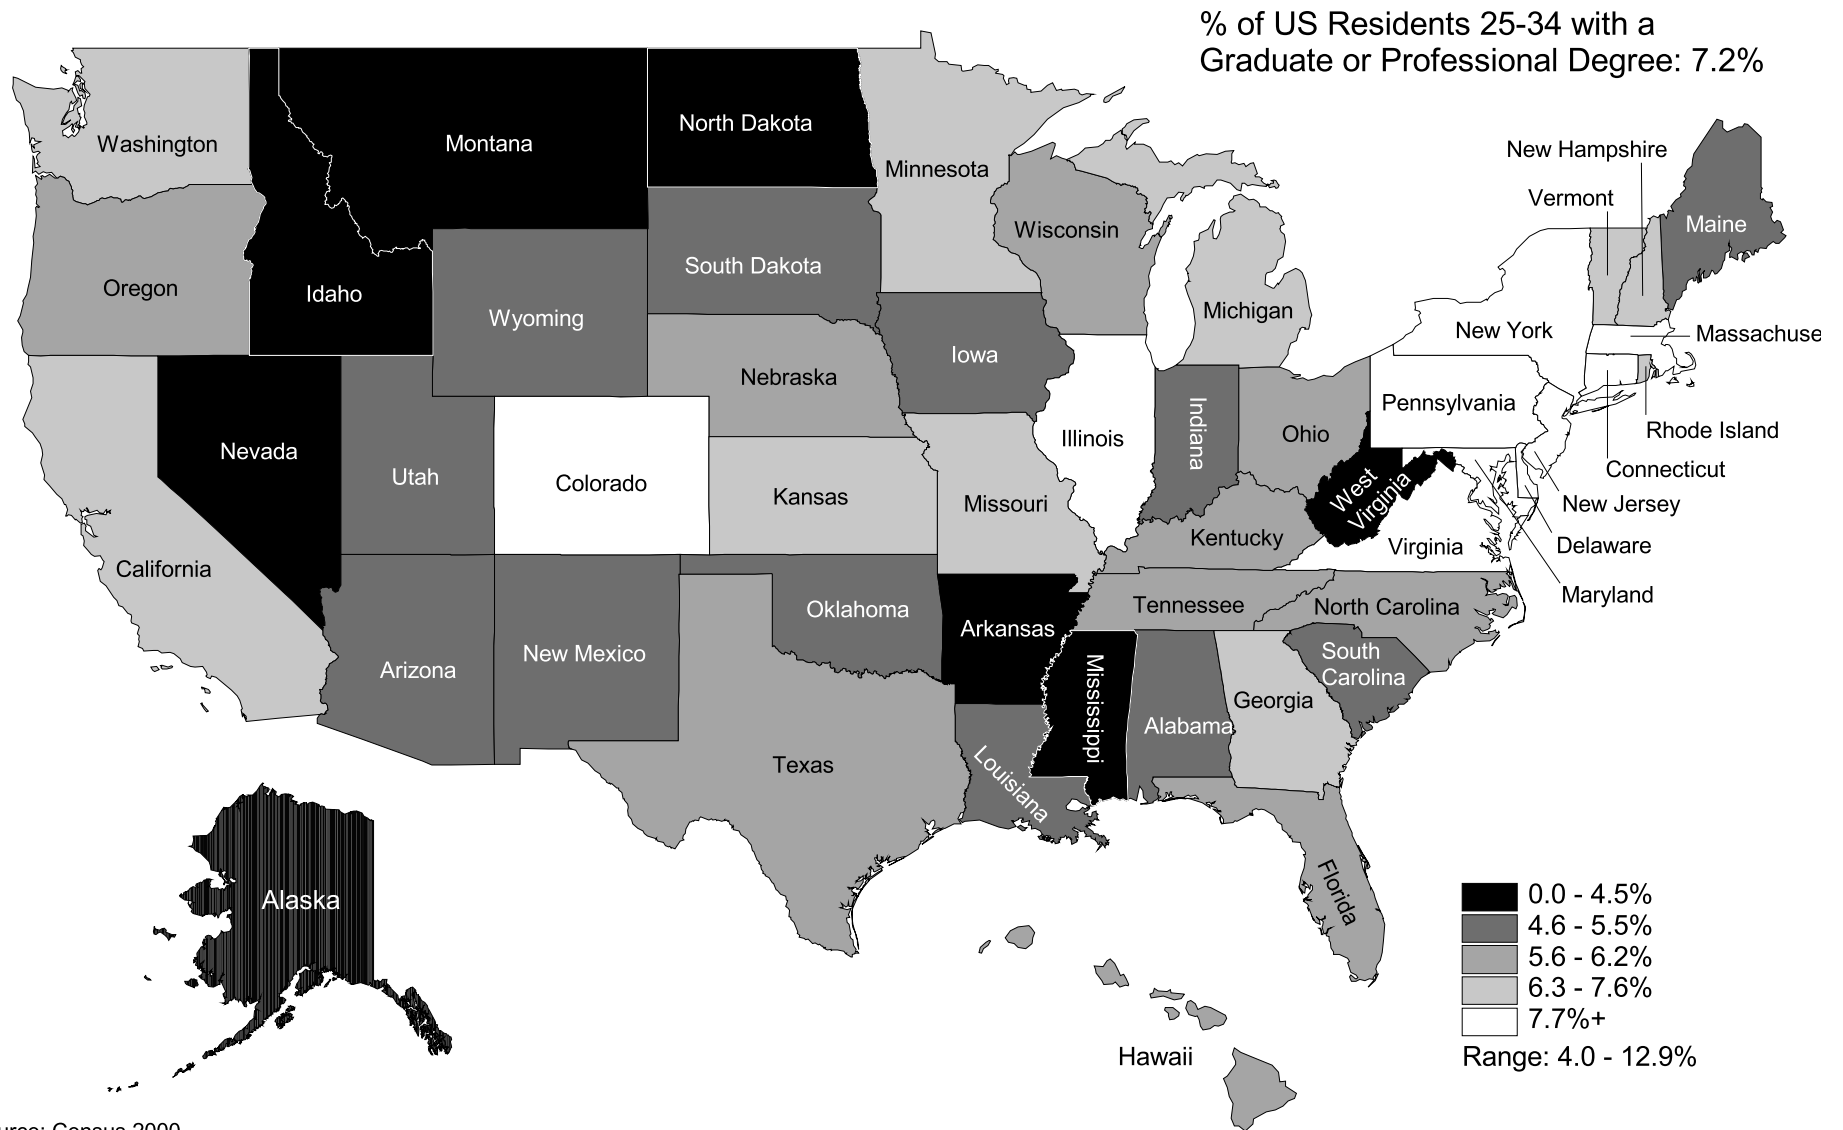

Percent of U.S. Residents 25-34 with a Graduate or Professional Degree 2000

Source: Census 2000
CWD's Office of Workforce Research and Analysis