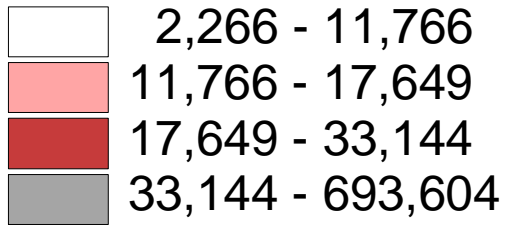

# 2000 Population Counts for Kentucky Counties

## Quartiles

Produced by the  
Kentucky State Data Center

3/22/01

Source: 2000 Census of  
Population and Housing