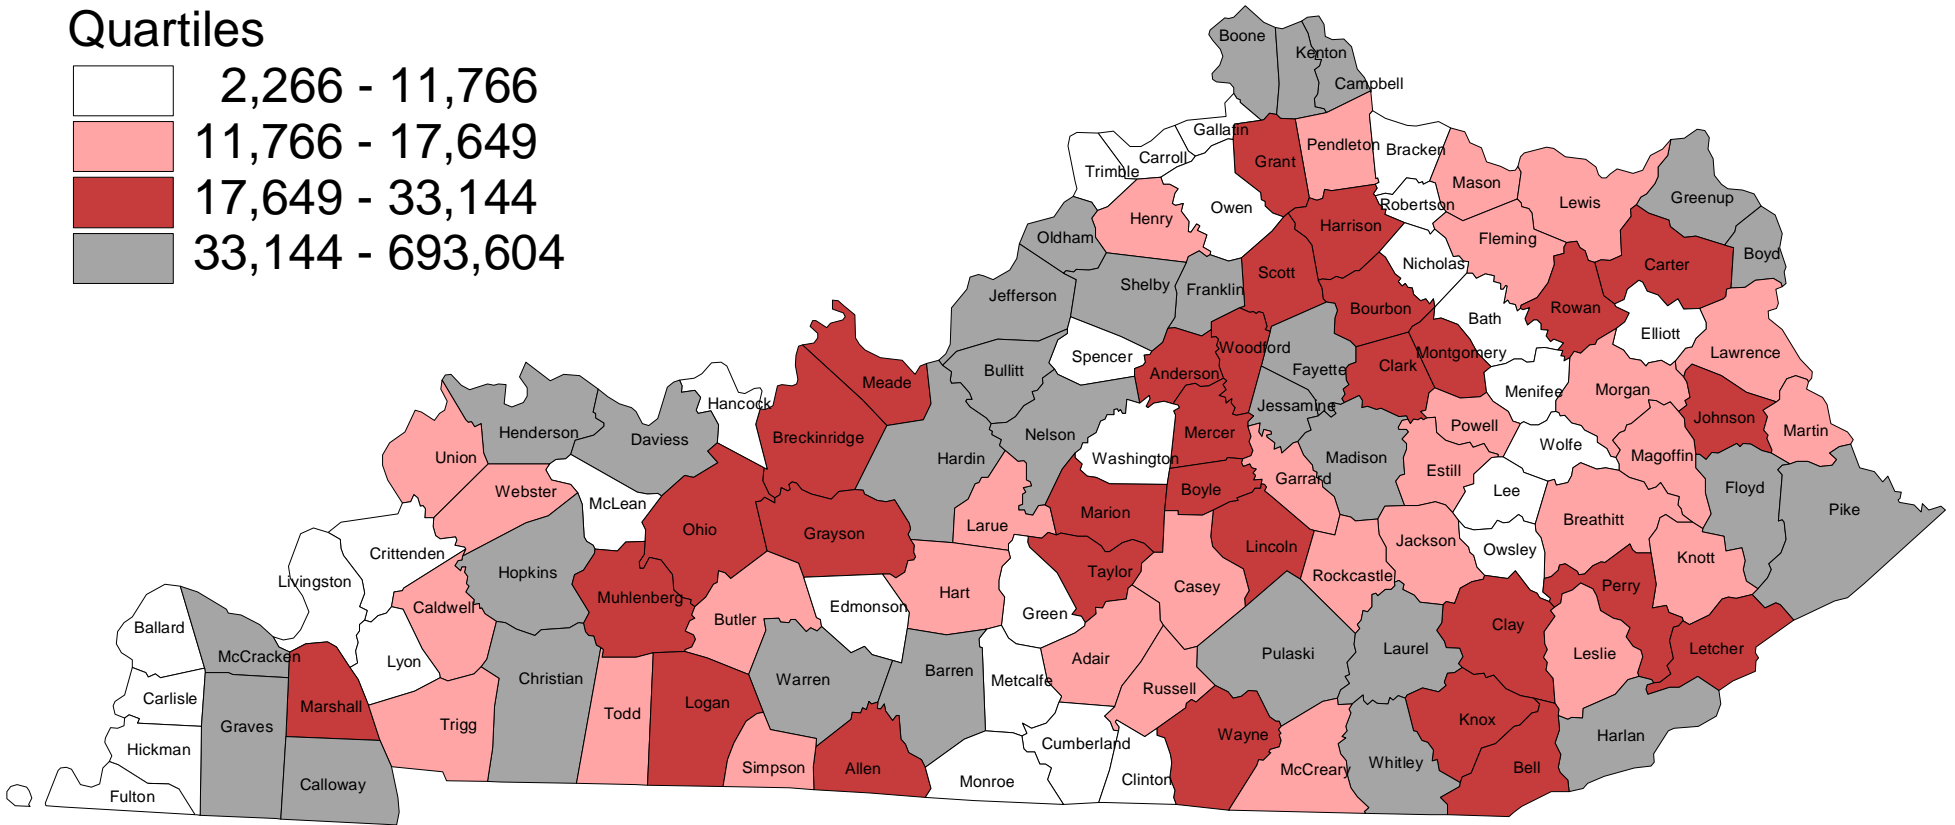

# 2000 Population Counts for Kentucky Counties

## Quartiles

Produced by the  
Kentucky State Data Center

3/22/01

Source: 2000 Census of  
Population and Housing