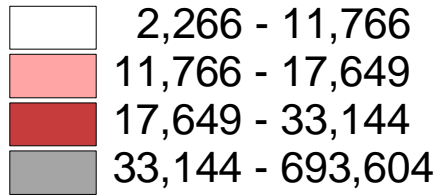

# 2000 Population Counts for Kentucky Counties

## Quartiles

Produced by the  
Kentucky State Data Center

3/22/01

Source: 2000 Census of  
Population and Housing