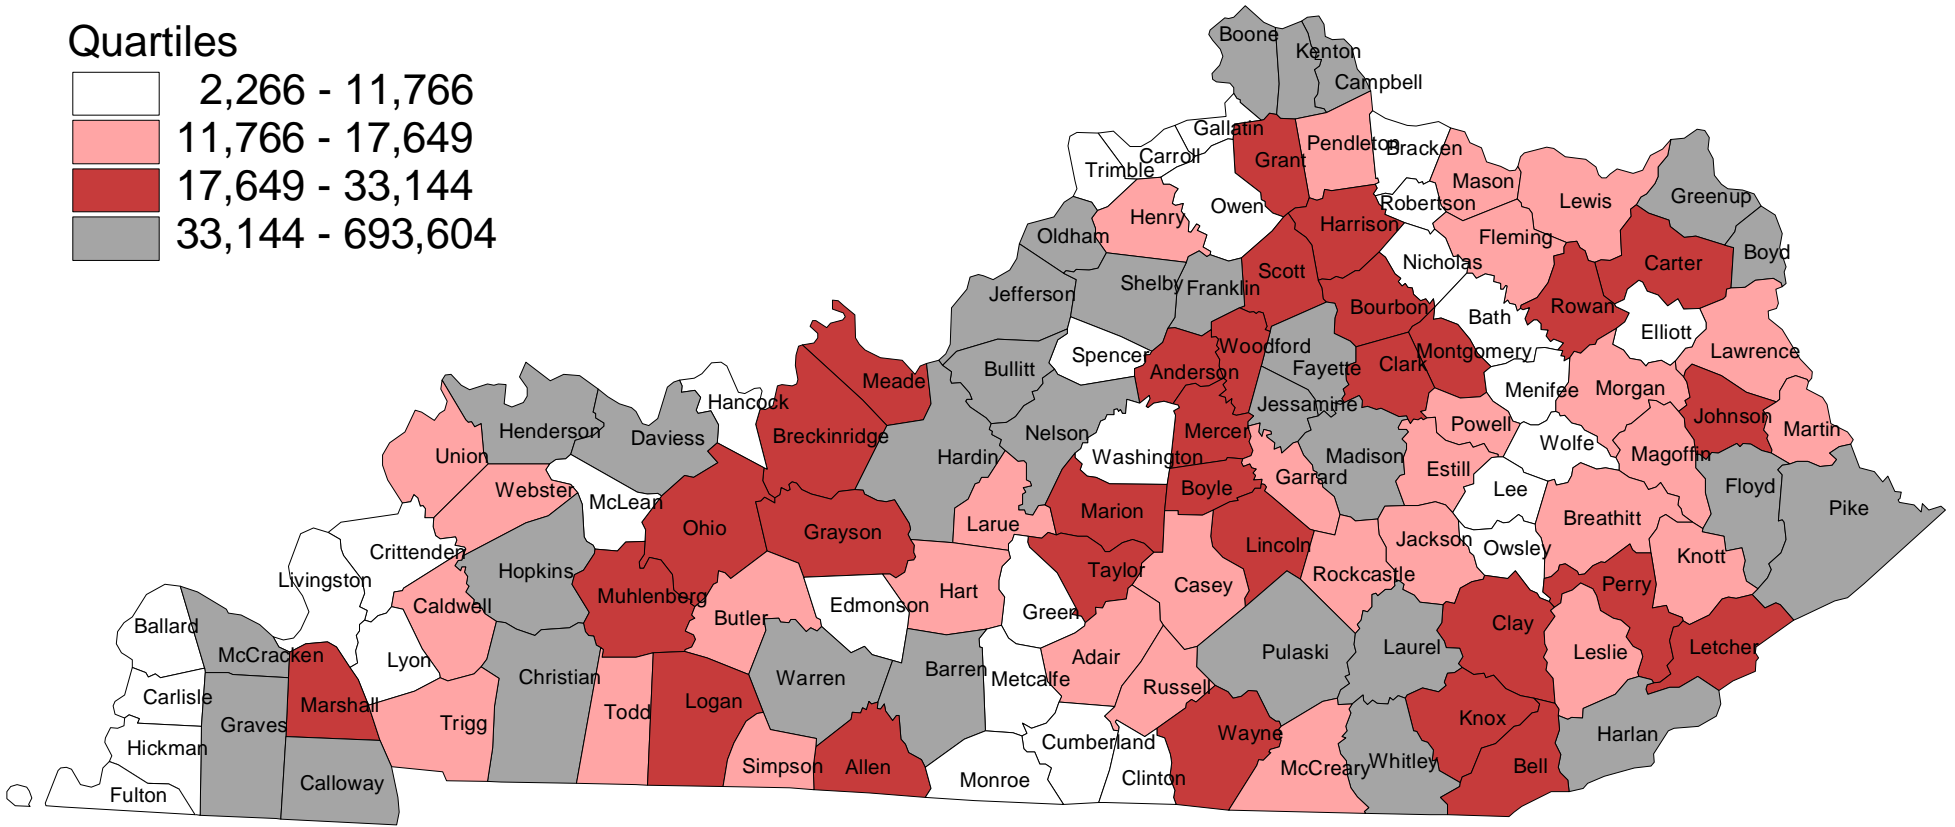

# 2000 Population Counts for Kentucky Counties

## Quartiles

Produced by the  
Kentucky State Data Center

3/22/01

Source: 2000 Census of  
Population and Housing