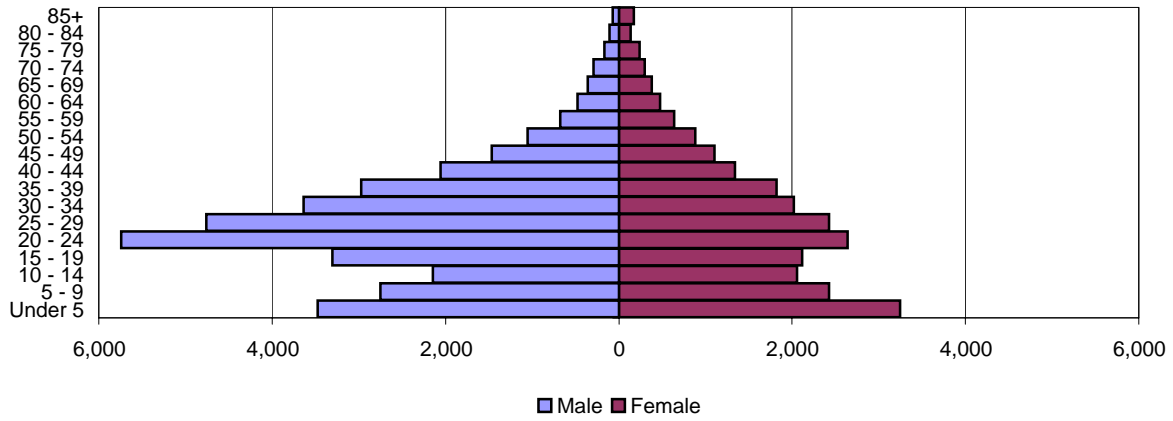

Kentucky 2000 Population Pyramids

Total

Black Alone

Asian Alone

Kentucky 2000 Population Pyramids

Hispanic or Latino

White Alone, Not Hispanic or Latino