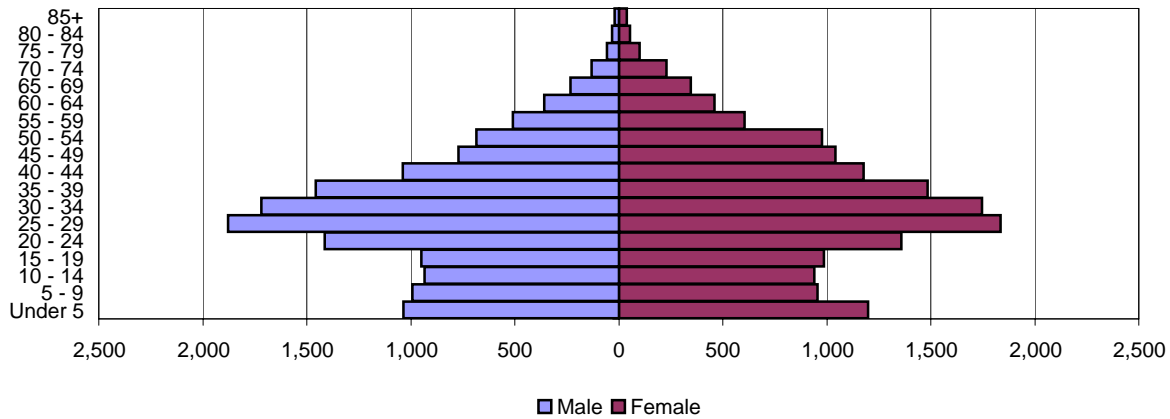

Kentucky 2000 Population Pyramids

Total

Black Alone

Asian Alone

Kentucky 2000 Population Pyramids

Hispanic or Latino

White Alone, Not Hispanic or Latino