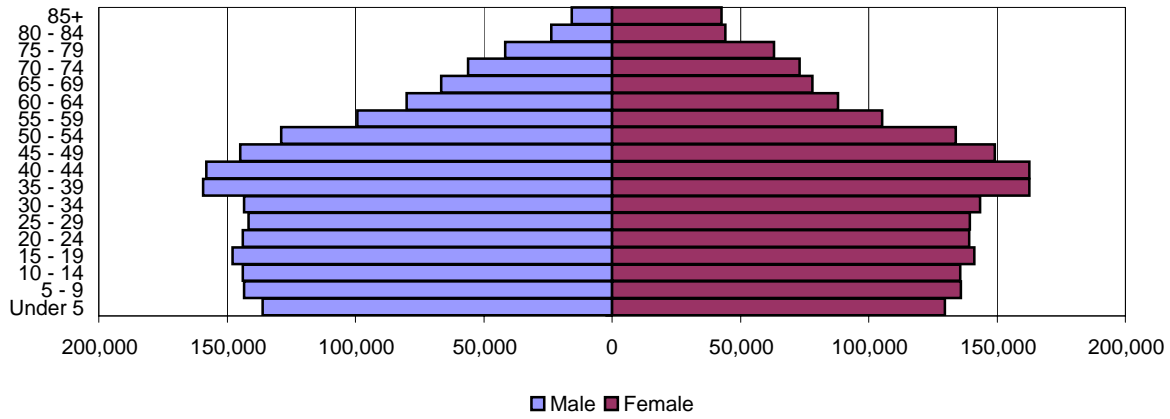

Kentucky 2000 Population Pyramids

Total

Black Alone

Asian Alone

Kentucky 2000 Population Pyramids

Hispanic or Latino

White Alone, Not Hispanic or Latino