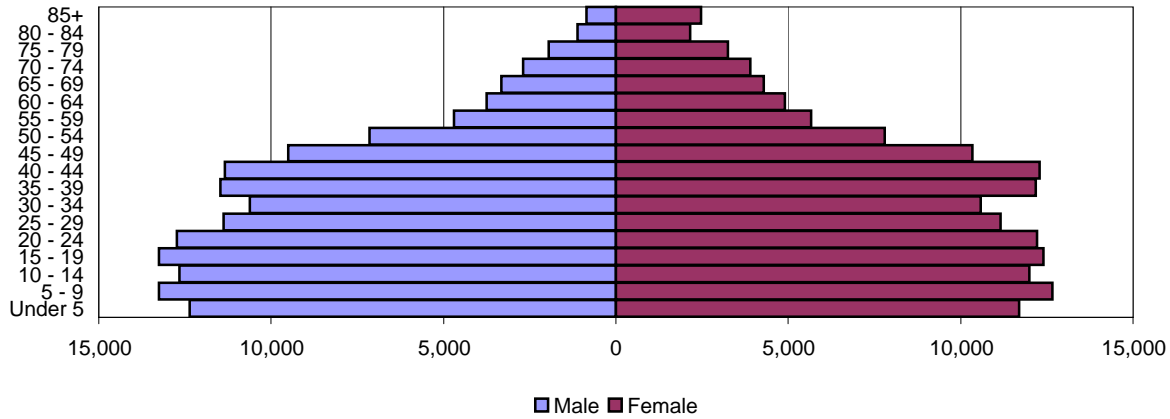

Kentucky 2000 Population Pyramids

Total

Black Alone

Asian Alone

Kentucky 2000 Population Pyramids

Hispanic or Latino

White Alone, Not Hispanic or Latino