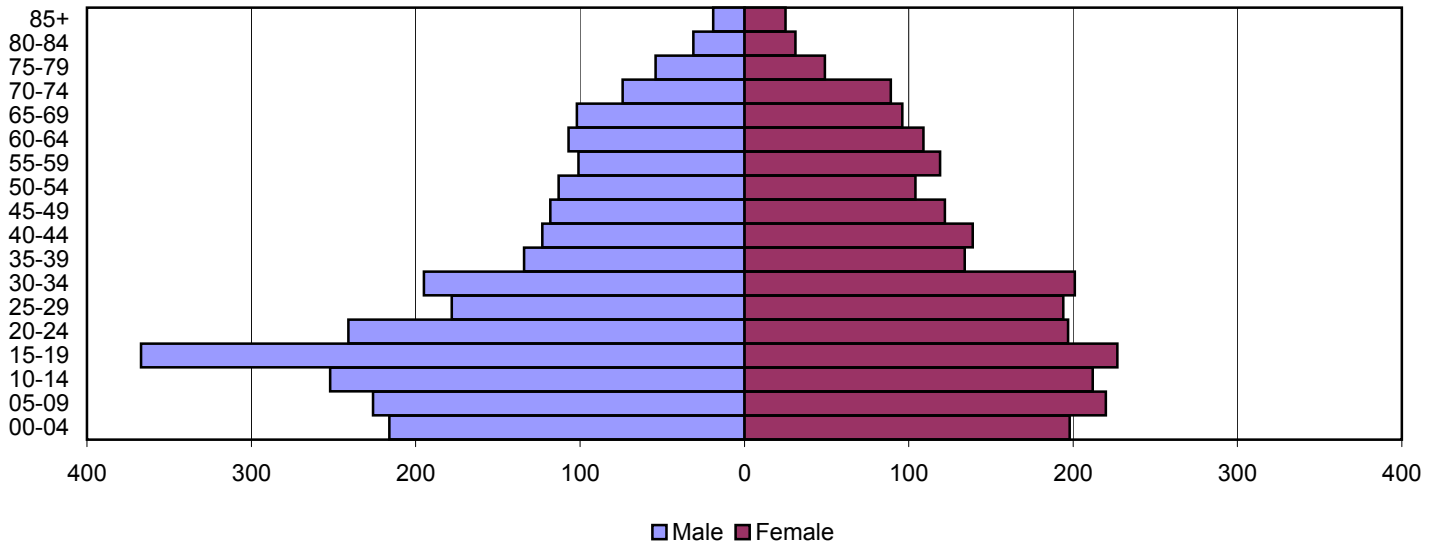

2000

Source: 1980, 1990, and 2000 Census

Produced by the Office of Workforce Research and Analysis, Kentucky Cabinet for Workforce Development

Menifee County Population Pyramids

1980

1990

2000

Source: 1980, 1990, and 2000 Census