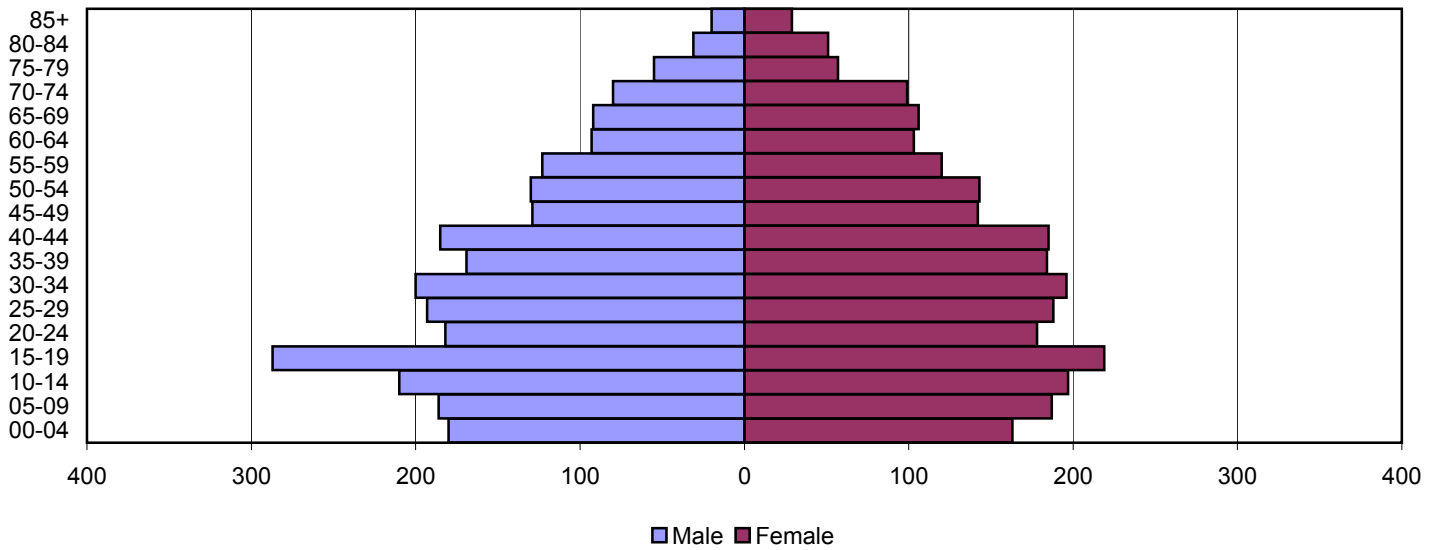

2000

Source: 1980, 1990, and 2000 Census

Produced by the Office of Workforce Research and Analysis, Kentucky Cabinet for Workforce Development

Menifee County Population Pyramids

1980

1990

2000

Source: 1980, 1990, and 2000 Census