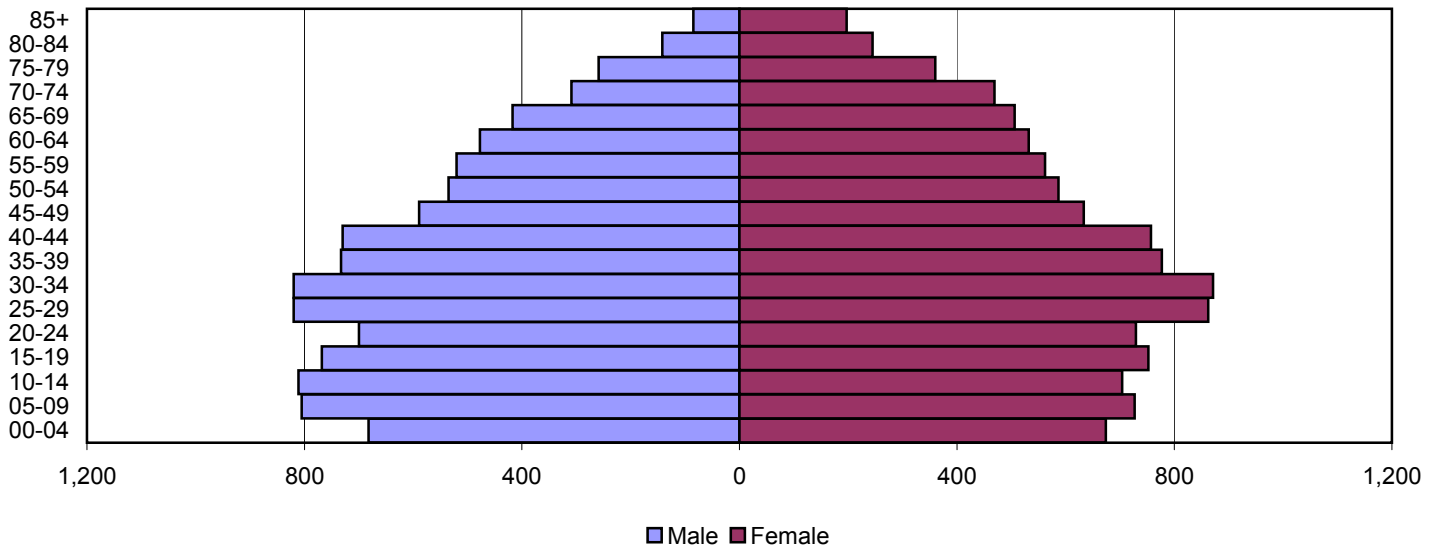

Taylor County Population Pyramids

1980

1990

2000

Source: 1980, 1990, and 2000 Census

Produced by the Office of Workforce Research and Analysis, Kentucky Cabinet for Workforce Development