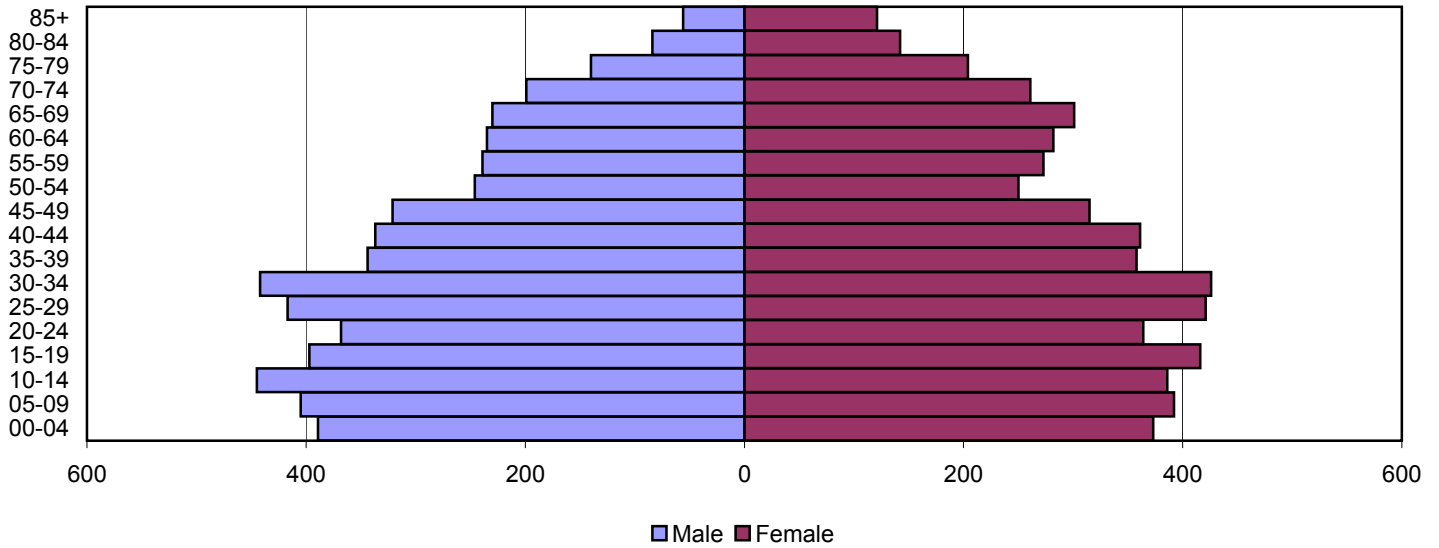

Todd County Population Pyramids

1980

1990

2000

Source: 1980, 1990, and 2000 Census

Produced by the Office of Workforce Research and Analysis, Kentucky Cabinet for Workforce Development