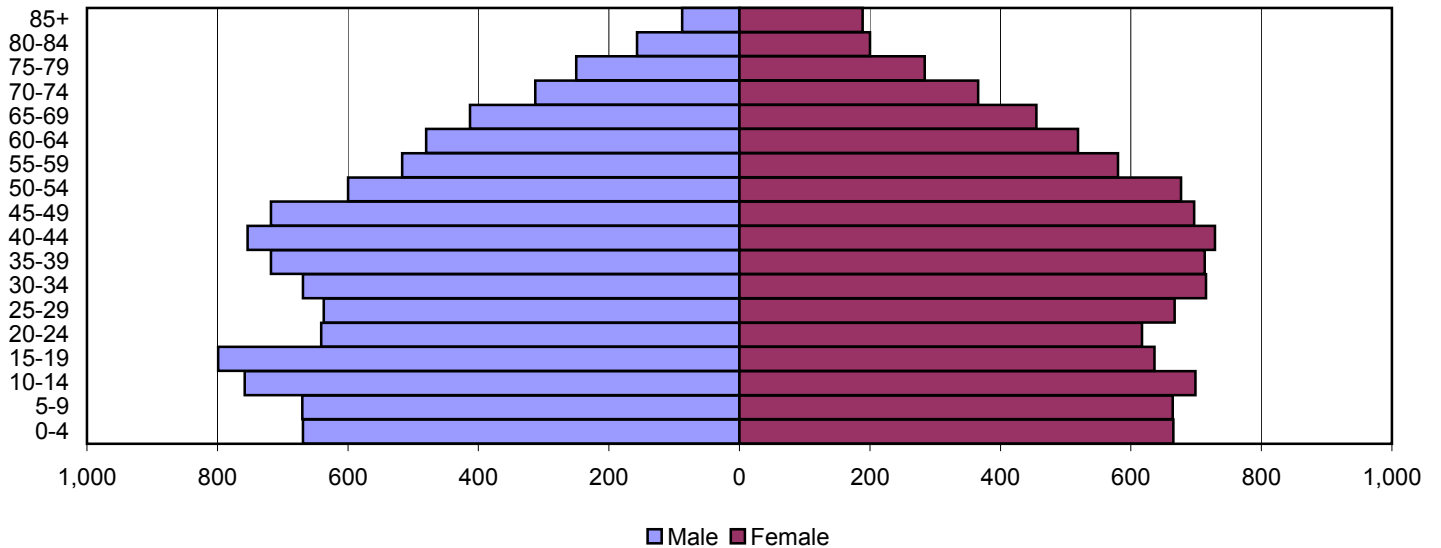

Source: 1980, 1990, and 2000 Census

Produced by the Office of Workforce Research and Analysis, Kentucky Cabinet for Workforce Development