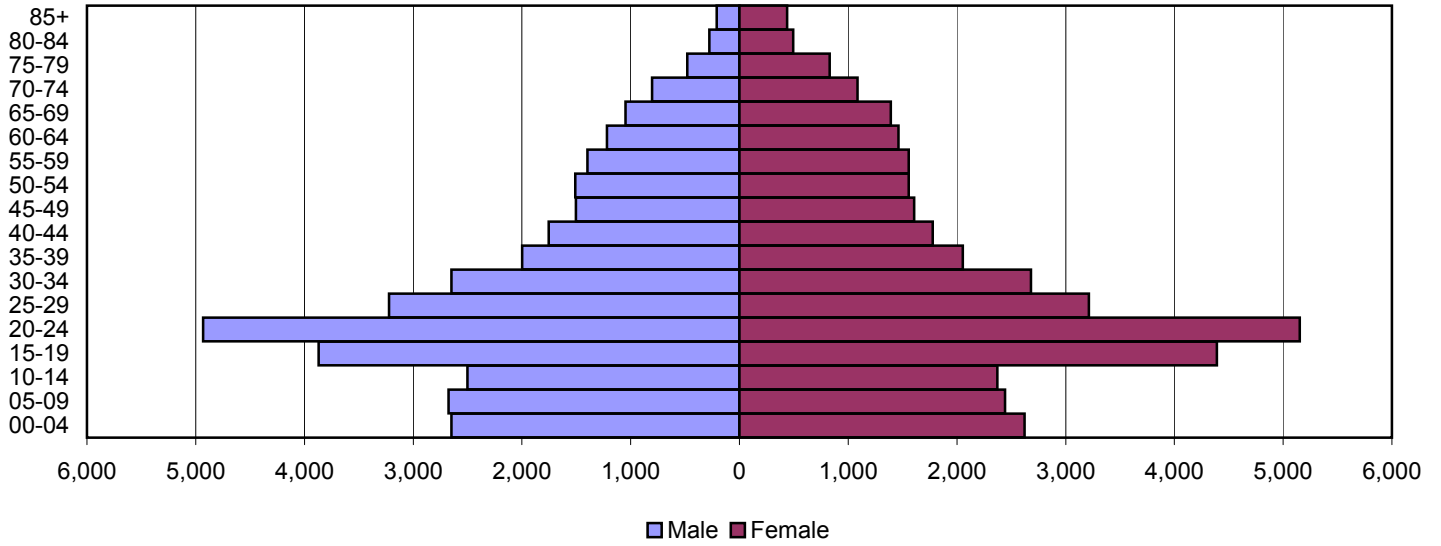

Warren County Population Pyramids

1980

1990