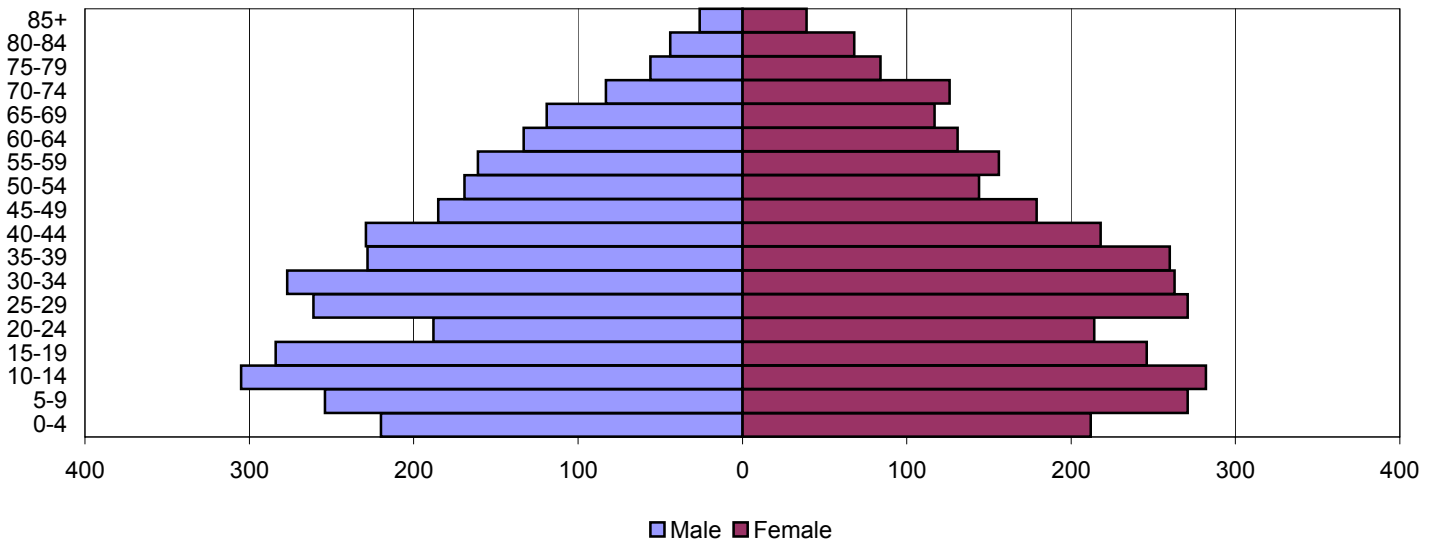

Wolfe County Population Pyramids

1980

1990

2000

Source: 1980, 1990, and 2000 Census

Produced by the Office of Workforce Research and Analysis, Kentucky Cabinet for Workforce Development