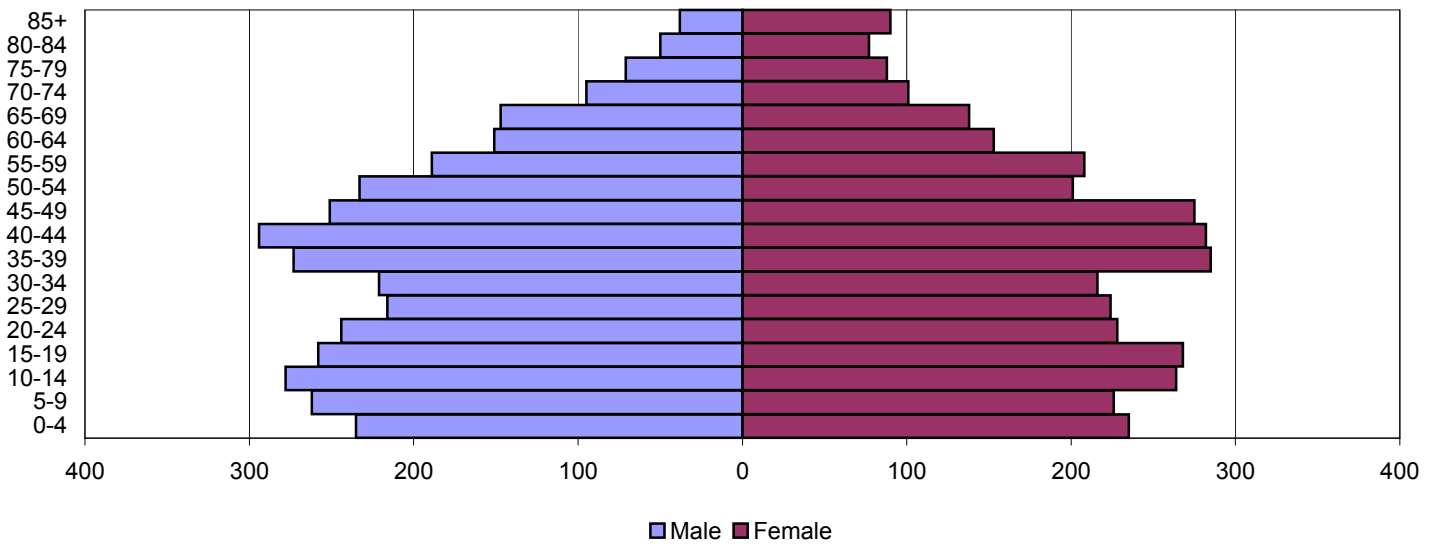

Produced by the Office of Workforce Research and Analysis, Kentucky Cabinet for Workforce Development

Wolfe County Population Pyramids

1980

1990

2000

Source: 1980, 1990, and 2000 Census

Produced by the Office of Workforce Research and Analysis, Kentucky Cabinet for Workforce Development