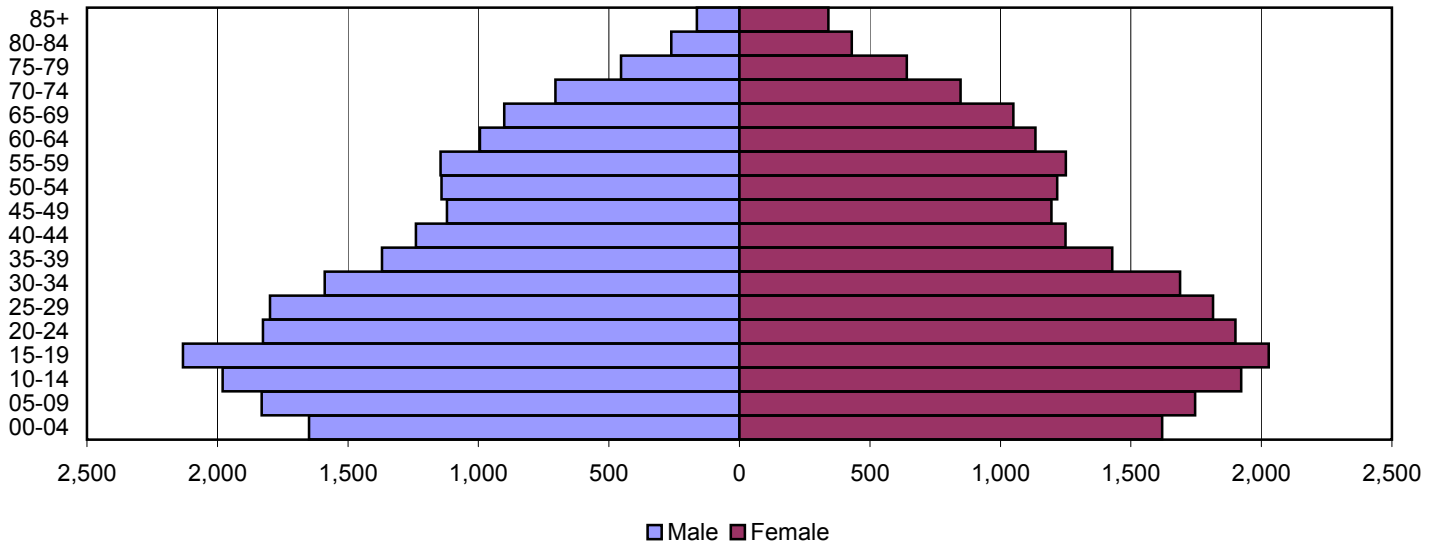

Pulaski County Population Pyramids

1980

1990