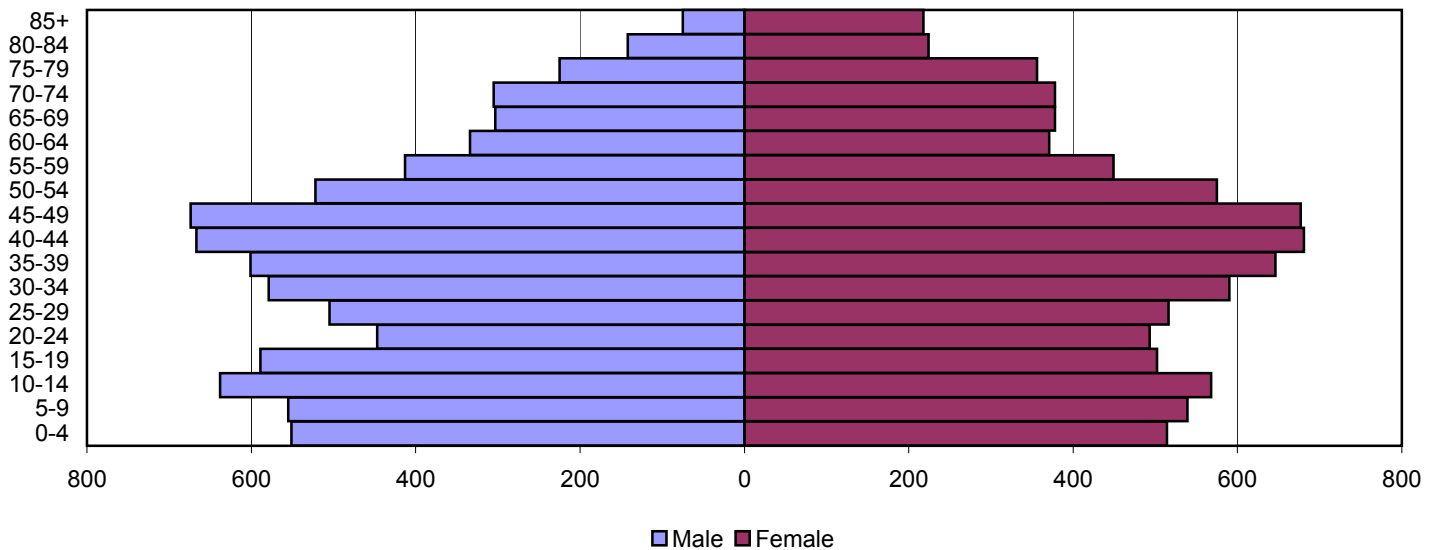

Source: 1980, 1990, and 2000 Census

Produced by the Office of Workforce Research and Analysis, Kentucky Cabinet for Workforce Development