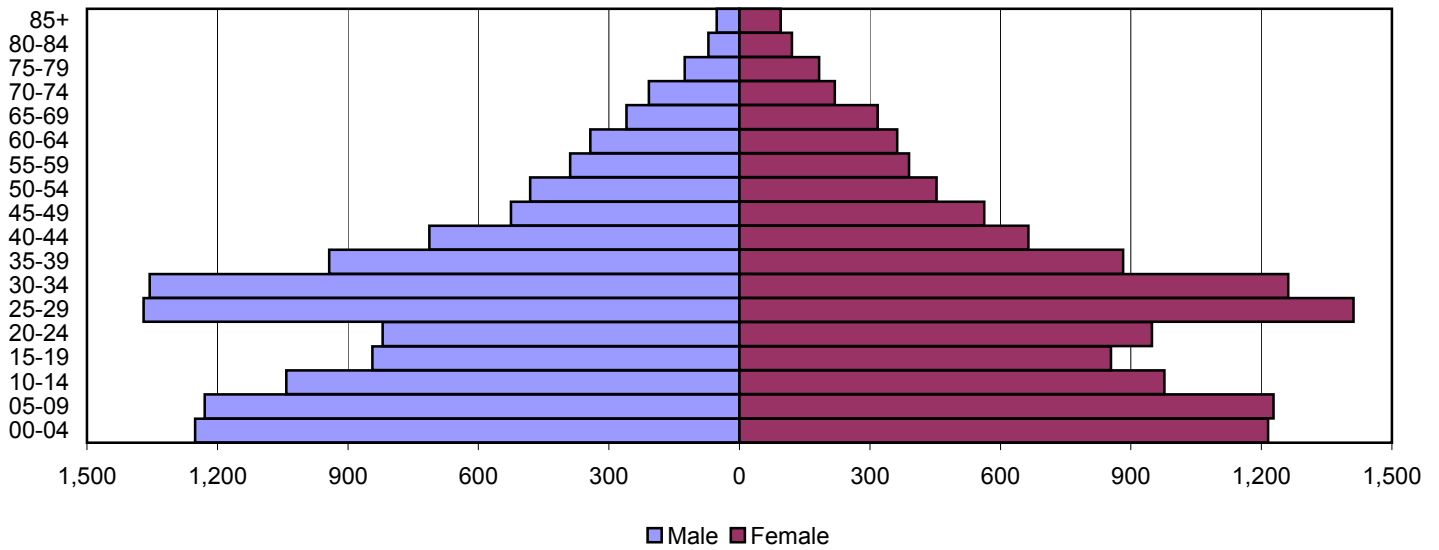

1980

1990

2000

Source: 1980, 1990, and 2000 Census

Produced by the Office of Workforce Research and Analysis, Kentucky Cabinet for Workforce Development

Meade County Population Pyramids

1980

1990

2000

Source: 1980, 1990, and 2000 Census

Produced by the Office of Workforce Research and Analysis, Kentucky Cabinet for Workforce Development

Menifee County Population Pyramids

1980

1990

2000

Source: 1980, 1990, and 2000 Census