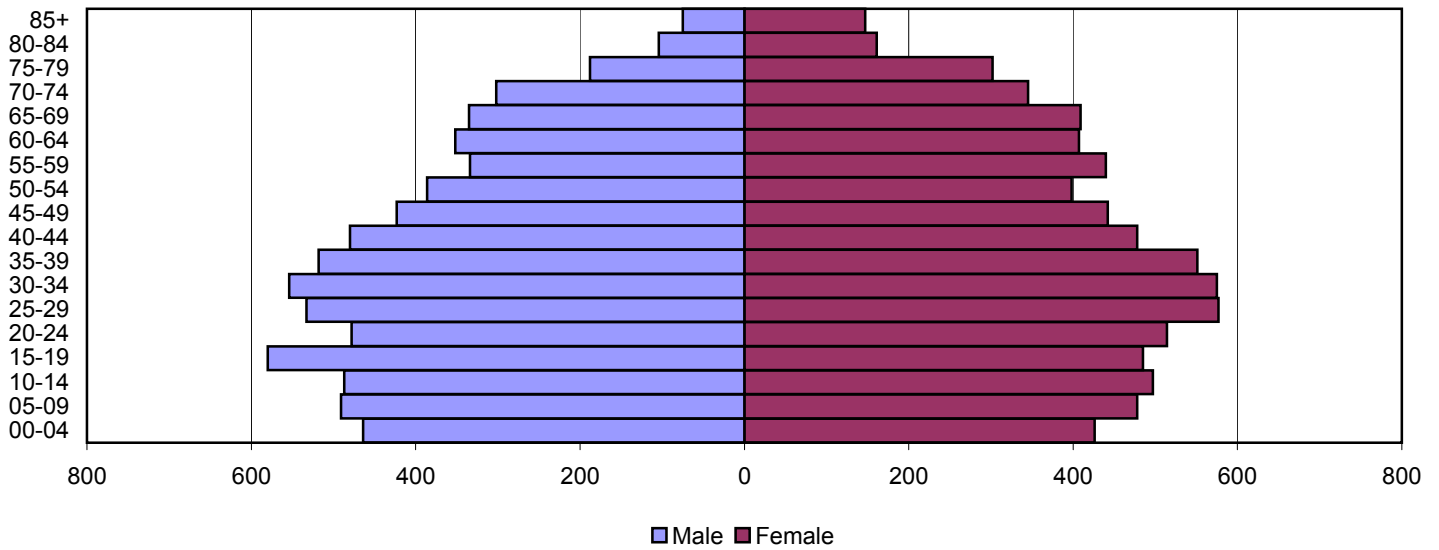

Russell County Population Pyramids

1980

1990

2000

Source: 1980, 1990, and 2000 Census

Produced by the Office of Workforce Research and Analysis, Kentucky Cabinet for Workforce Development