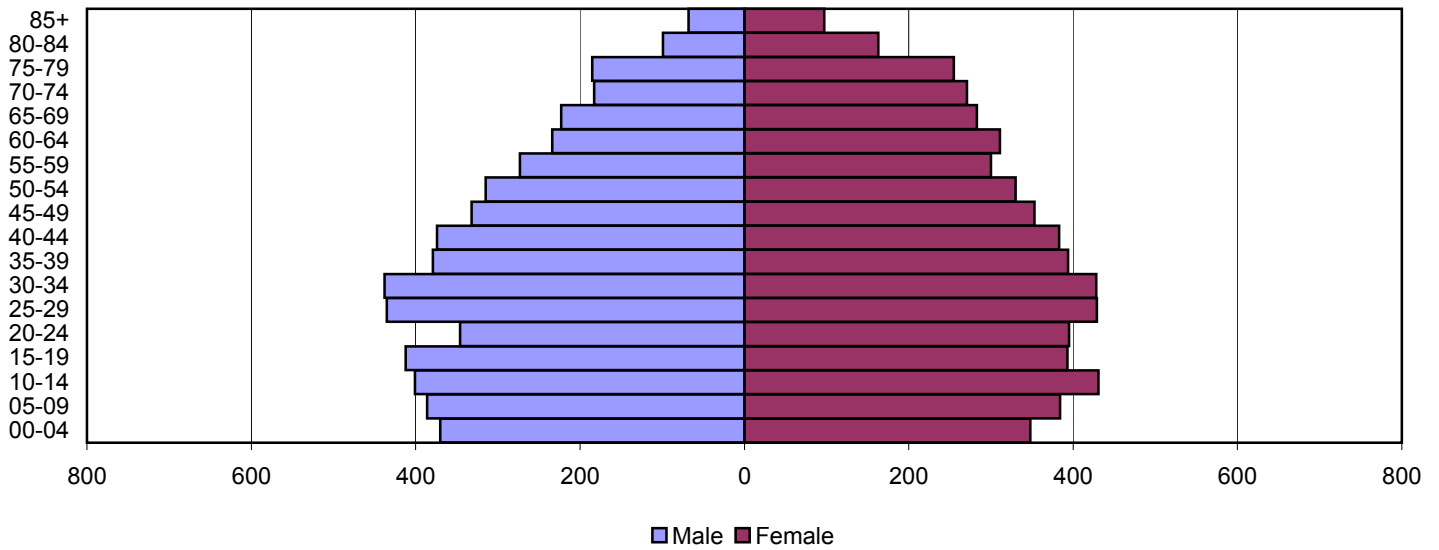

Monroe County Population Pyramids

1980

1990

2000

Source: 1980, 1990, and 2000 Census

Produced by the Office of Workforce Research and Analysis, Kentucky Cabinet for Workforce Development