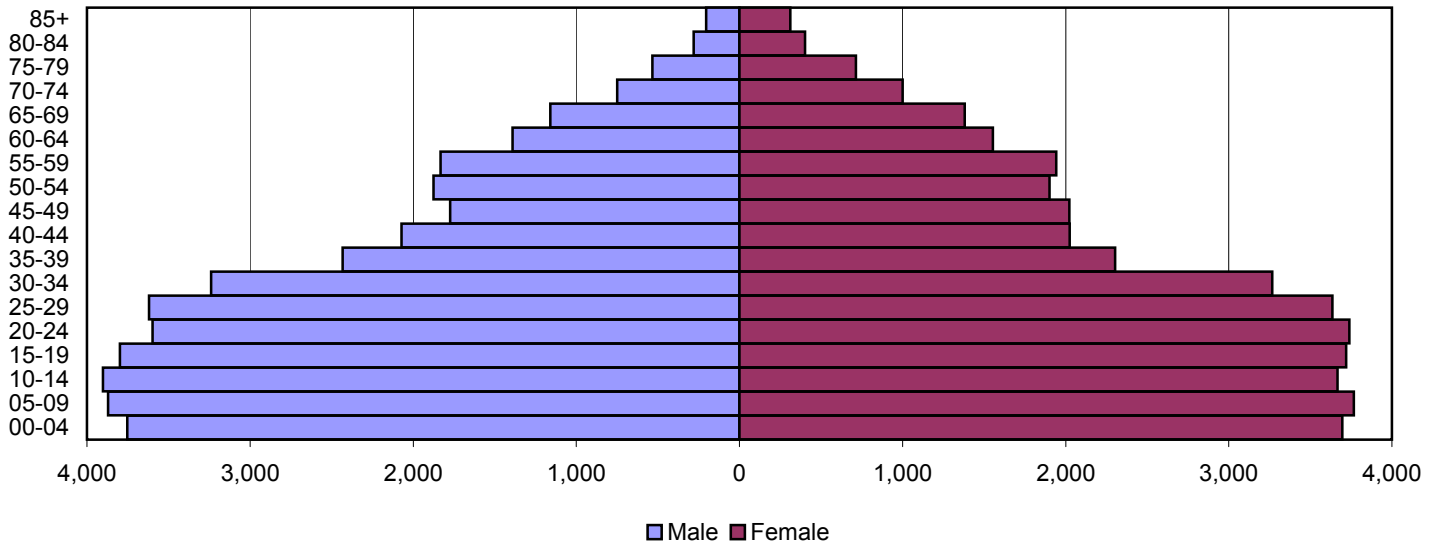

2000

Source: 1980, 1990, and 2000 Census

Produced by the Office of Workforce Research and Analysis, Kentucky Cabinet for Workforce Development

Pike County Population Pyramids

1980

1990

2000

Source: 1980, 1990, and 2000 Census