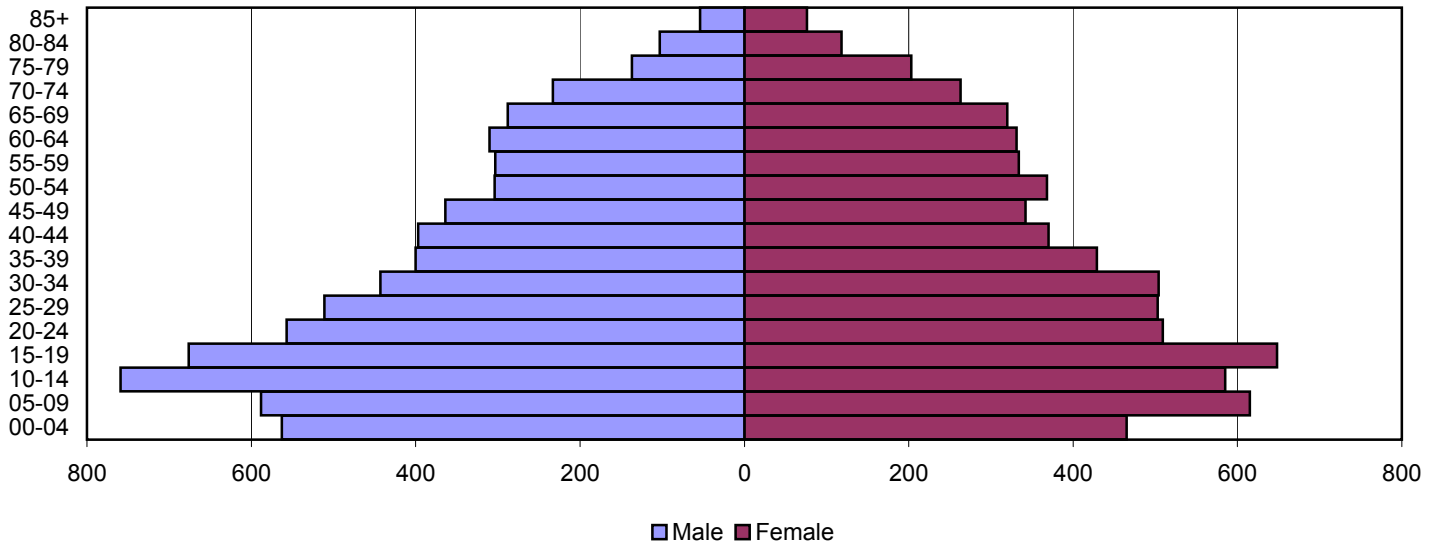

1980

1990

2000

Source: 1980, 1990, and 2000 Census

Produced by the Office of Workforce Research and Analysis, Kentucky Cabinet for Workforce Development

Rockcastle County Population Pyramids

1980

1990