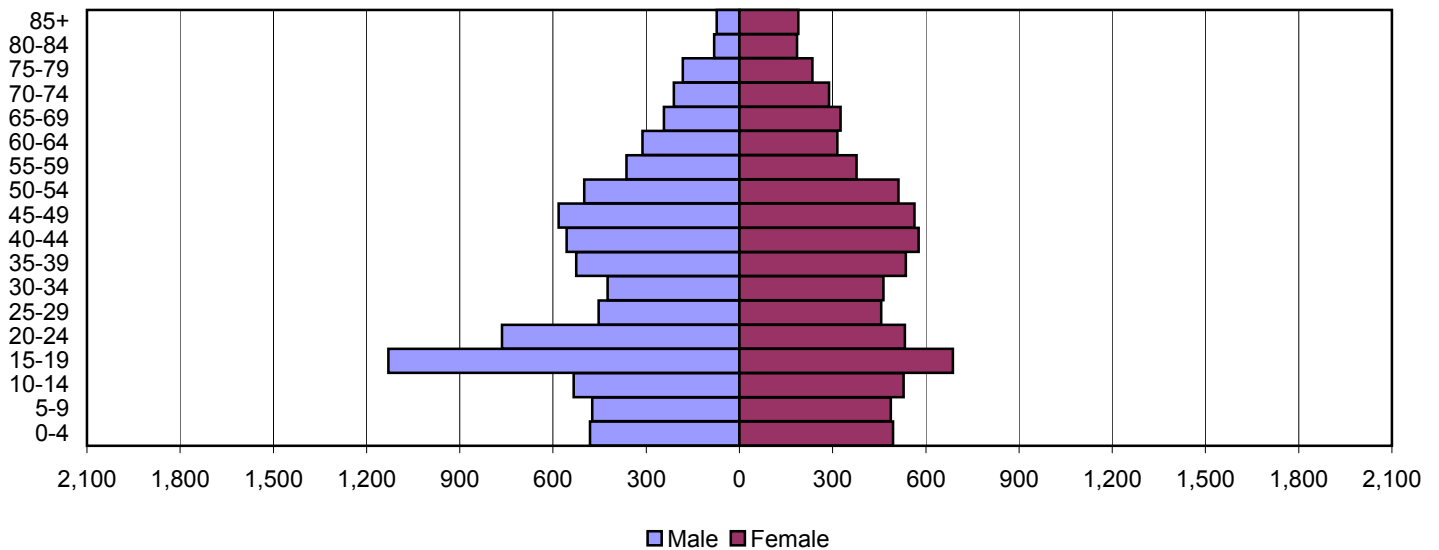

2000

Source: 1980, 1990, and 2000 Census

Produced by the Office of Workforce Research and Analysis, Kentucky Cabinet for Workforce Development

Union County Population Pyramids

1980

1990

2000

Source: 1980, 1990, and 2000 Census