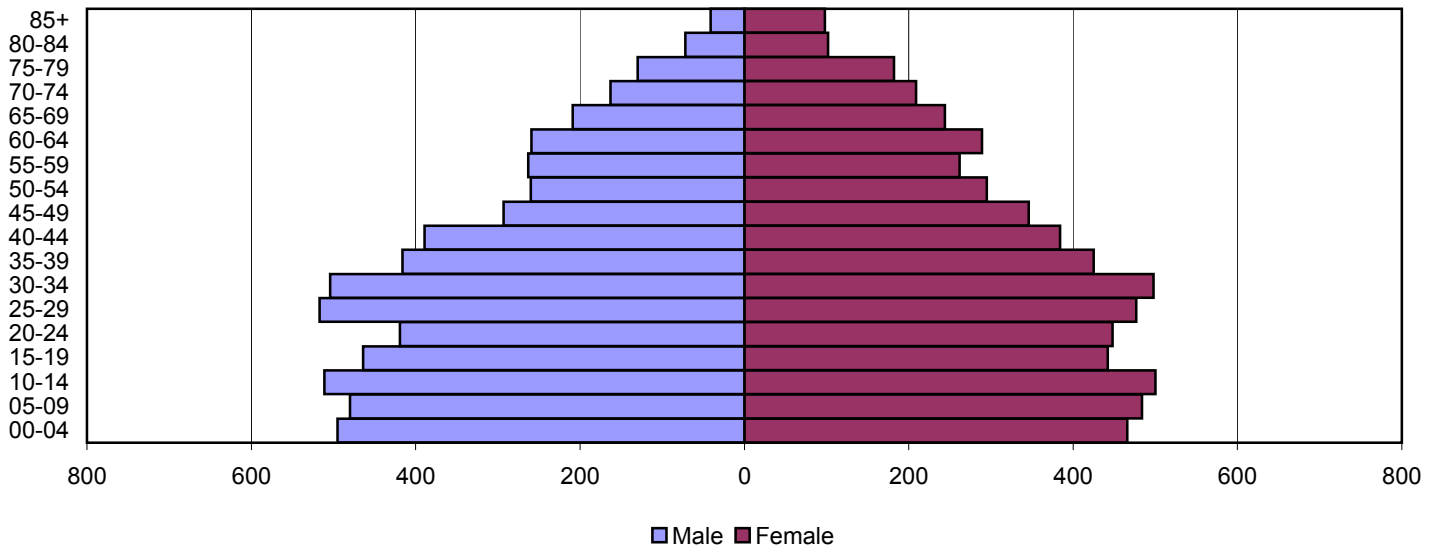

Pendleton County Population Pyramids

1980

1990

2000

Source: 1980, 1990, and 2000 Census

Produced by the Office of Workforce Research and Analysis, Kentucky Cabinet for Workforce Development