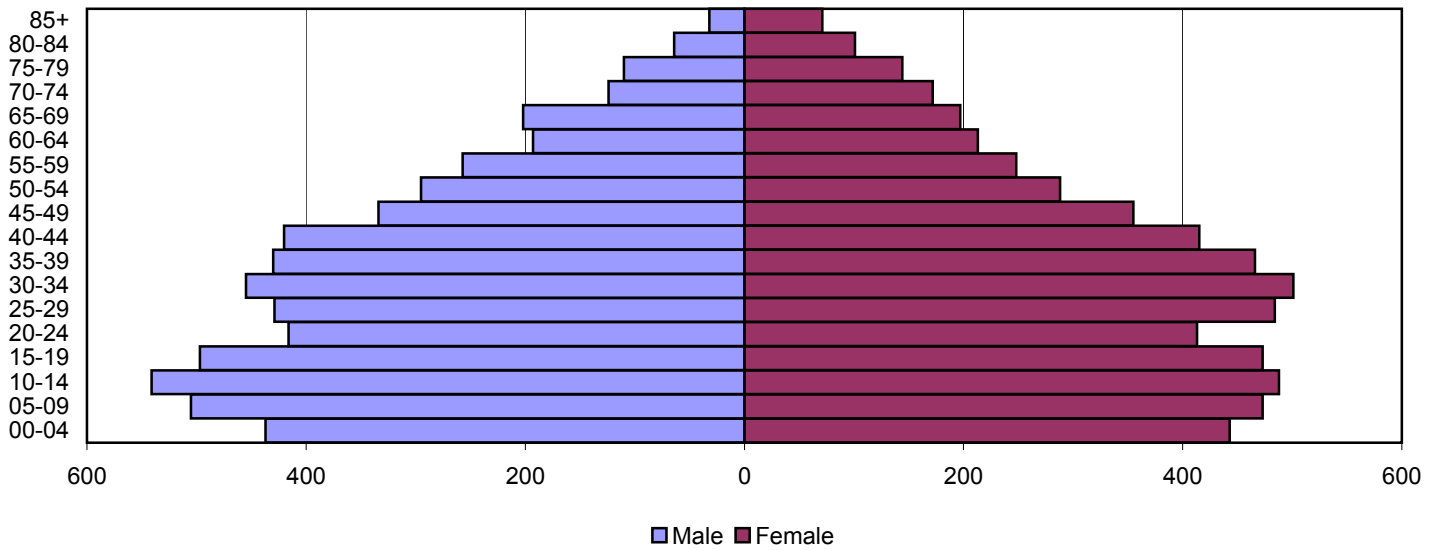

Powell County Population Pyramids

1980

1990

2000

Source: 1980, 1990, and 2000 Census

Produced by the Office of Workforce Research and Analysis, Kentucky Cabinet for Workforce Development