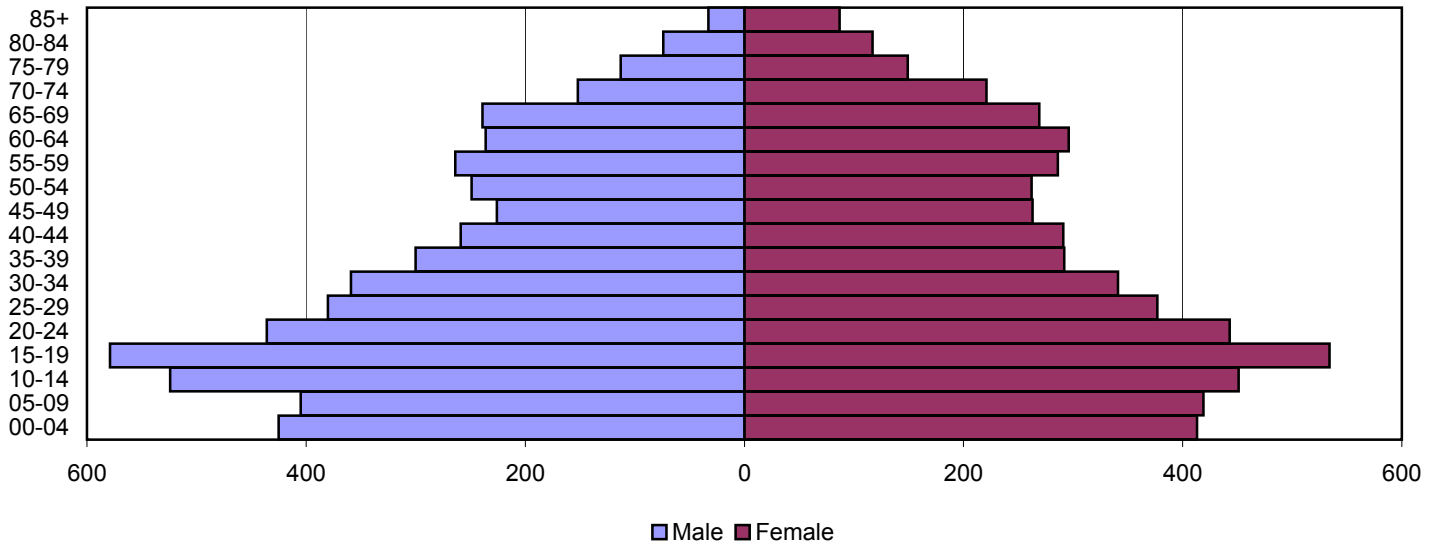

Washington County Population Pyramids

1980

1990