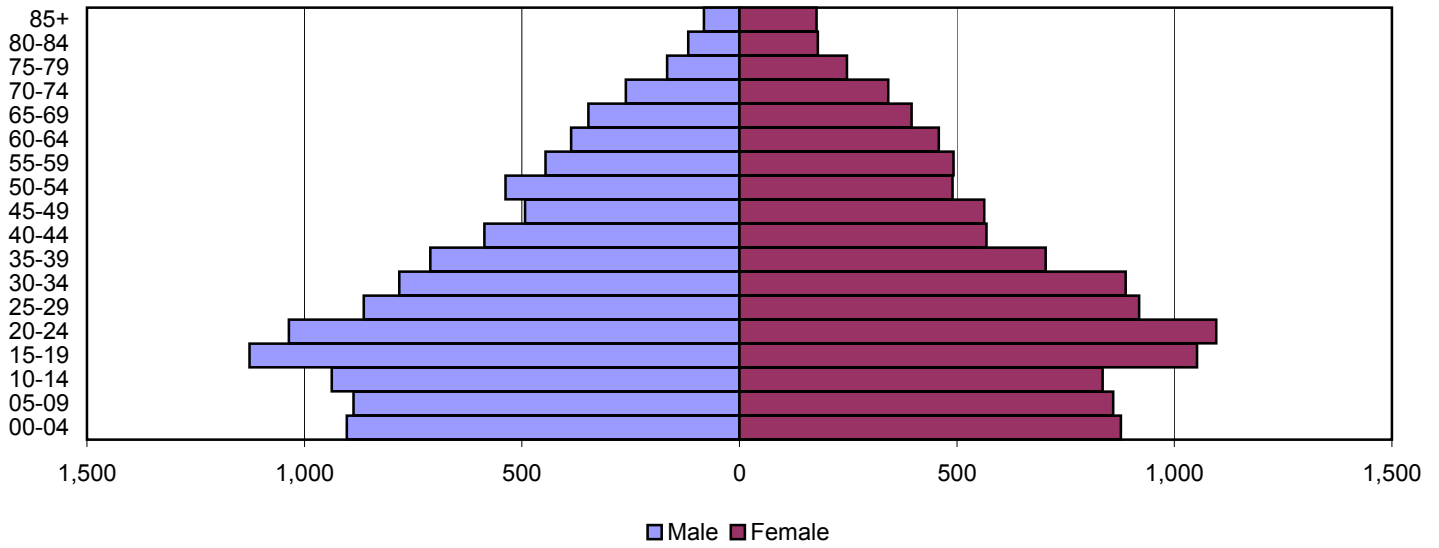

Scott County Population Pyramids

1980

1990