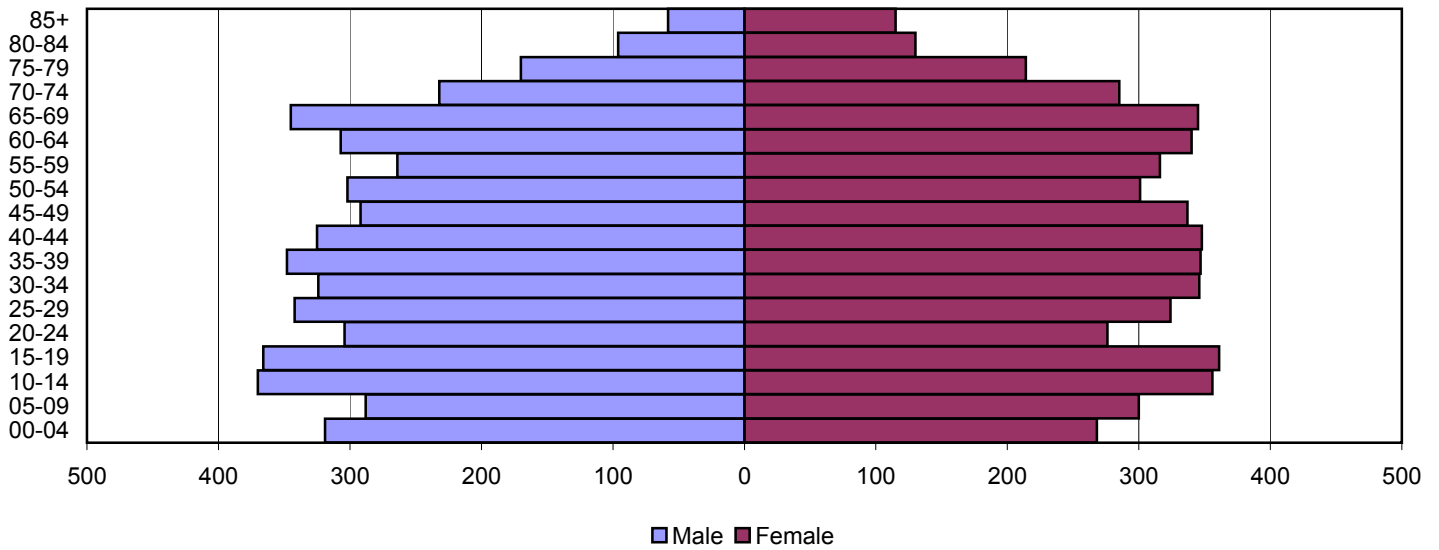

Trigg County Population Pyramids

1980

1990

2000

Source: 1980, 1990, and 2000 Census

Produced by the Office of Workforce Research and Analysis, Kentucky Cabinet for Workforce Development