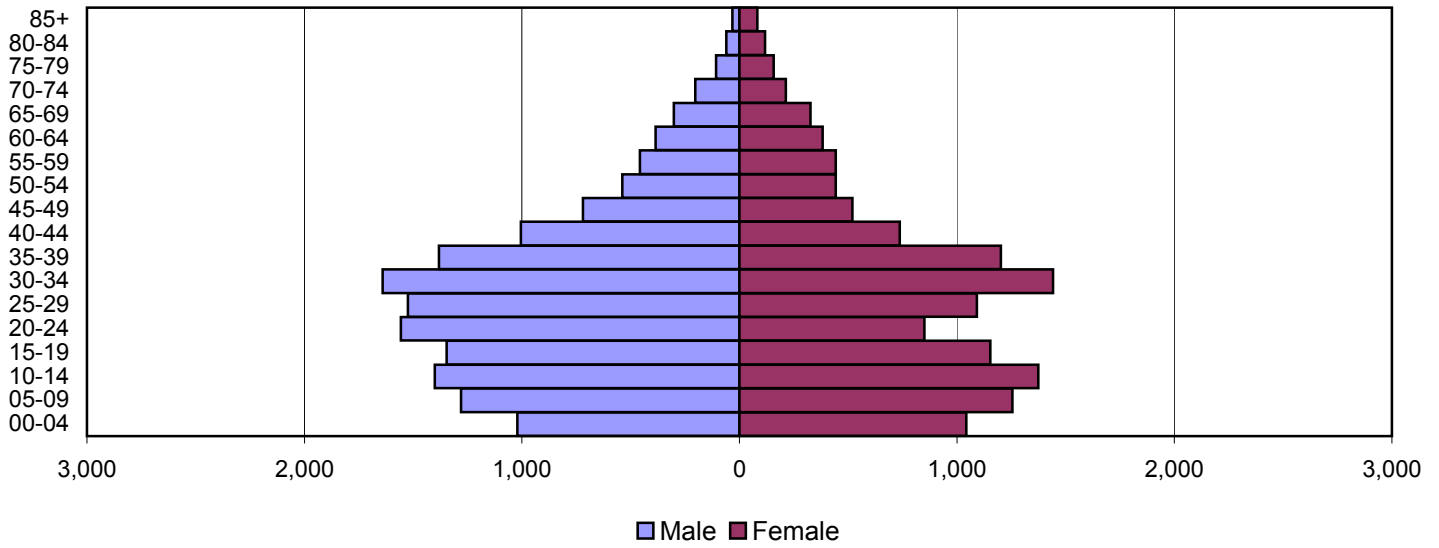

2000

Source: 1980, 1990, and 2000 Census

Produced by the Office of Workforce Research and Analysis, Kentucky Cabinet for Workforce Development

Oldham County Population Pyramids

1980

1990

2000

Source: 1980, 1990, and 2000 Census