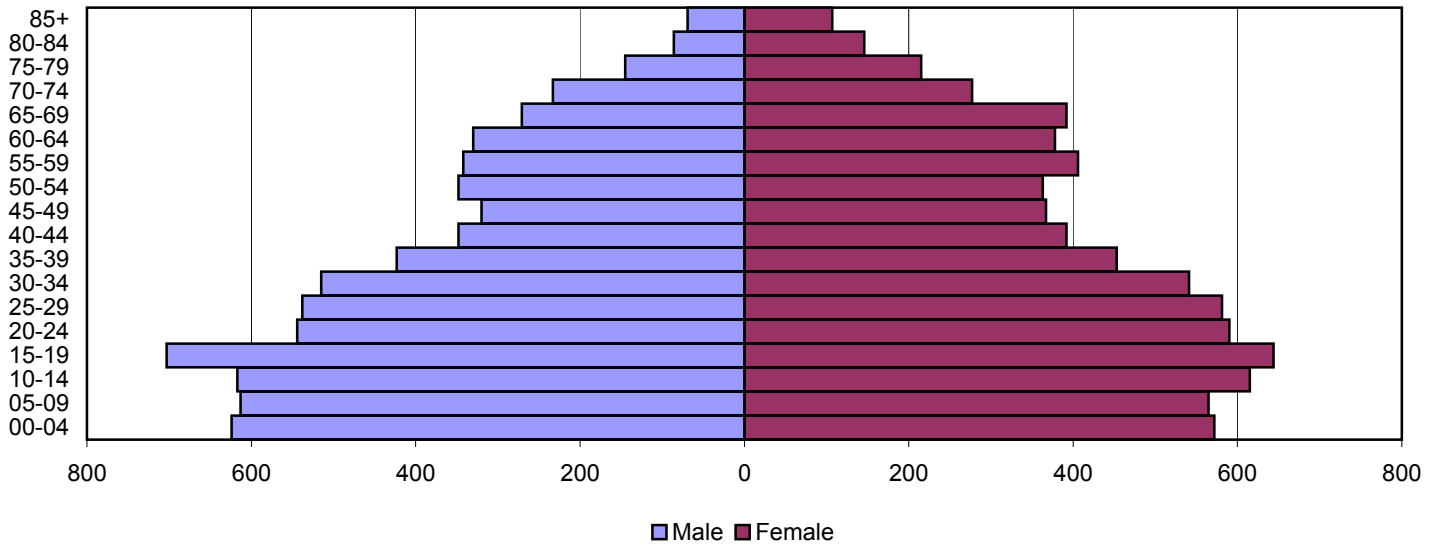

1980

1990

2000

Source: 1980, 1990, and 2000 Census

Produced by the Office of Workforce Research and Analysis, Kentucky Cabinet for Workforce Development

Simpson County Population Pyramids

1980

1990