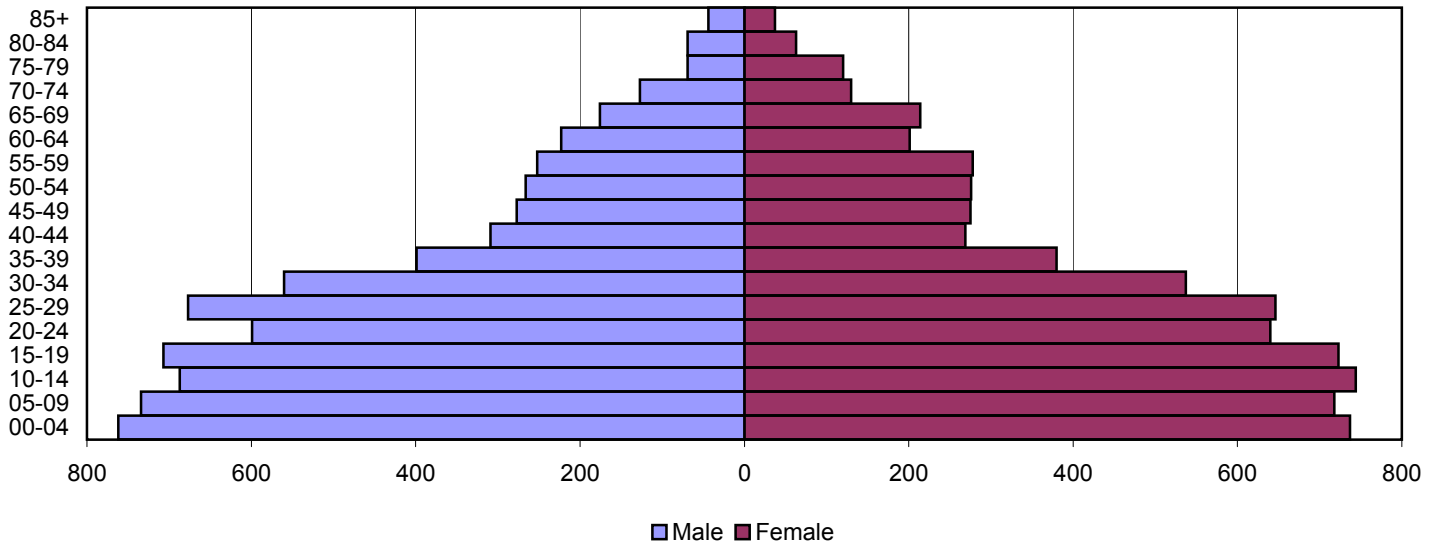

Martin County Population Pyramids

1980

1990

2000

Source: 1980, 1990, and 2000 Census

Produced by the Office of Workforce Research and Analysis, Kentucky Cabinet for Workforce Development

Mason County Population Pyramids