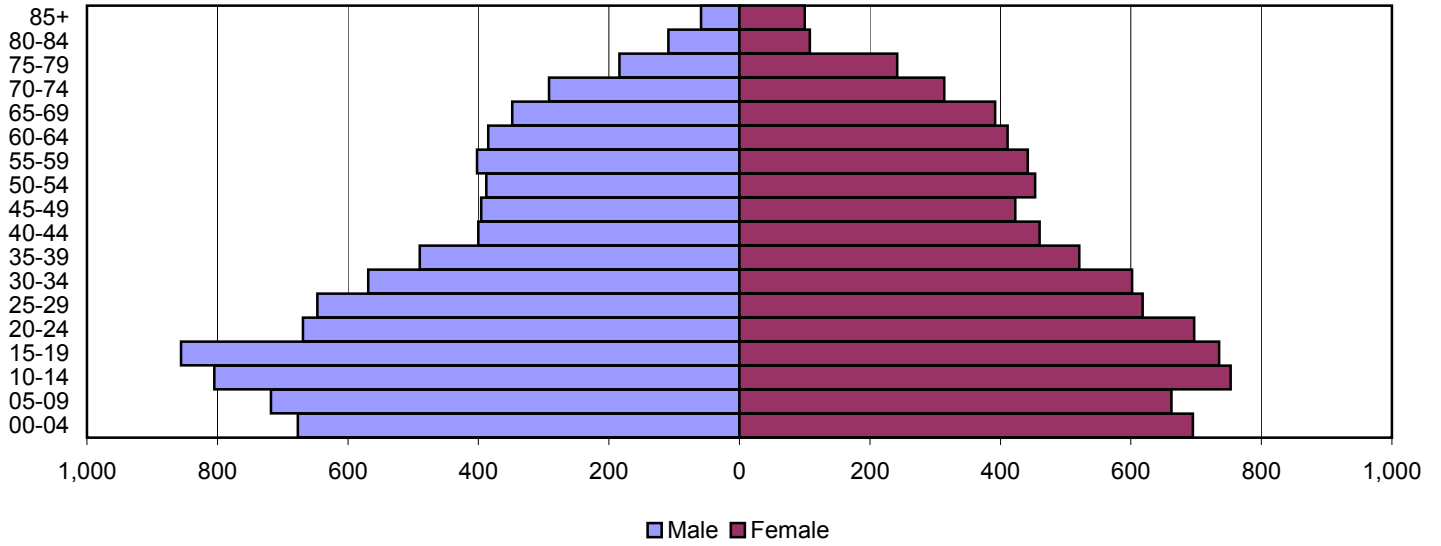

Wayne County Population Pyramids

1980

1990