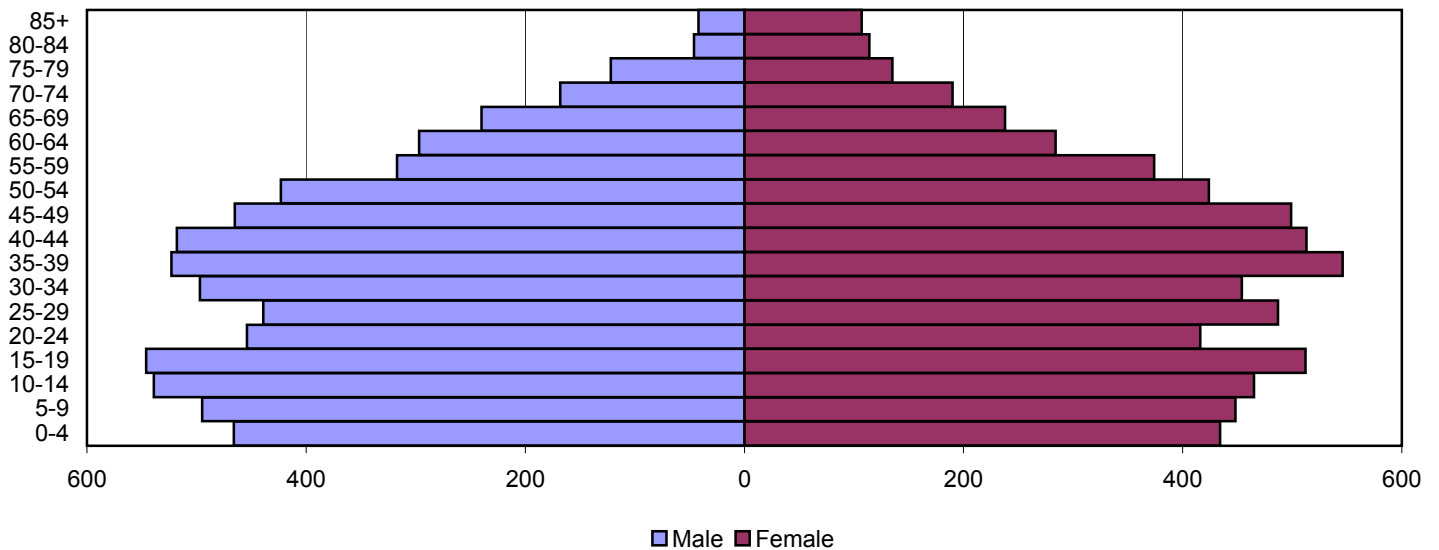

Produced by the Office of Workforce Research and Analysis, Kentucky Cabinet for Workforce Development

Powell County Population Pyramids

1980

1990

2000

Source: 1980, 1990, and 2000 Census

Produced by the Office of Workforce Research and Analysis, Kentucky Cabinet for Workforce Development