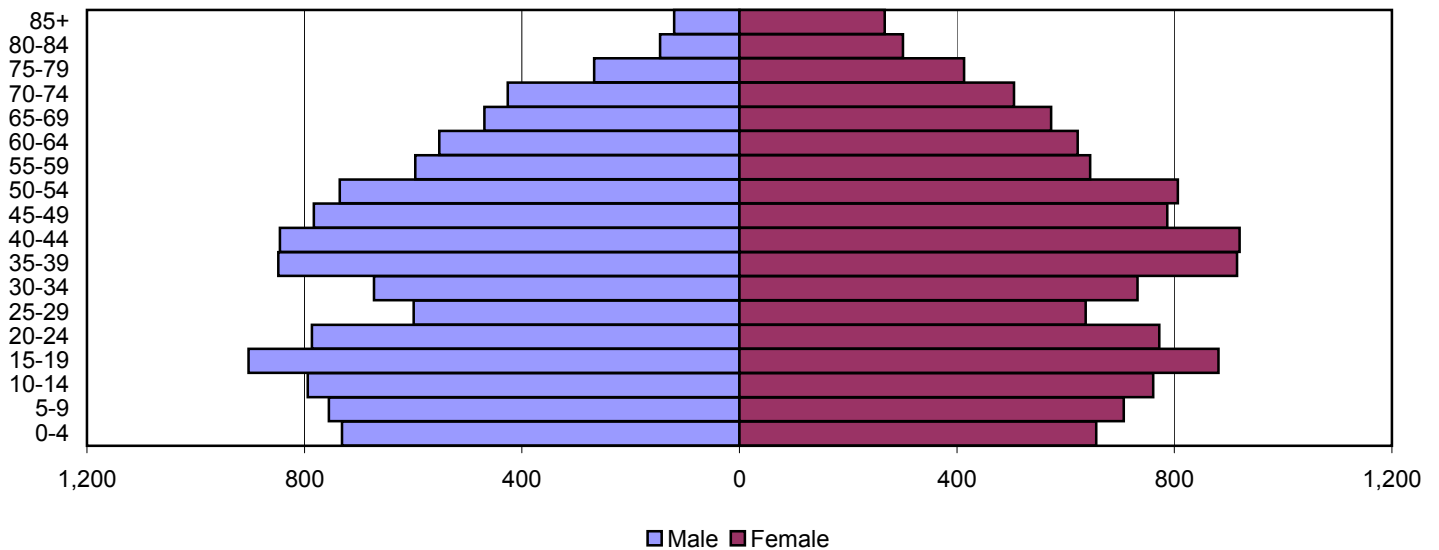

Produced by the Office of Workforce Research and Analysis, Kentucky Cabinet for Workforce Development

Taylor County Population Pyramids

1980

1990

2000

Source: 1980, 1990, and 2000 Census

Produced by the Office of Workforce Research and Analysis, Kentucky Cabinet for Workforce Development