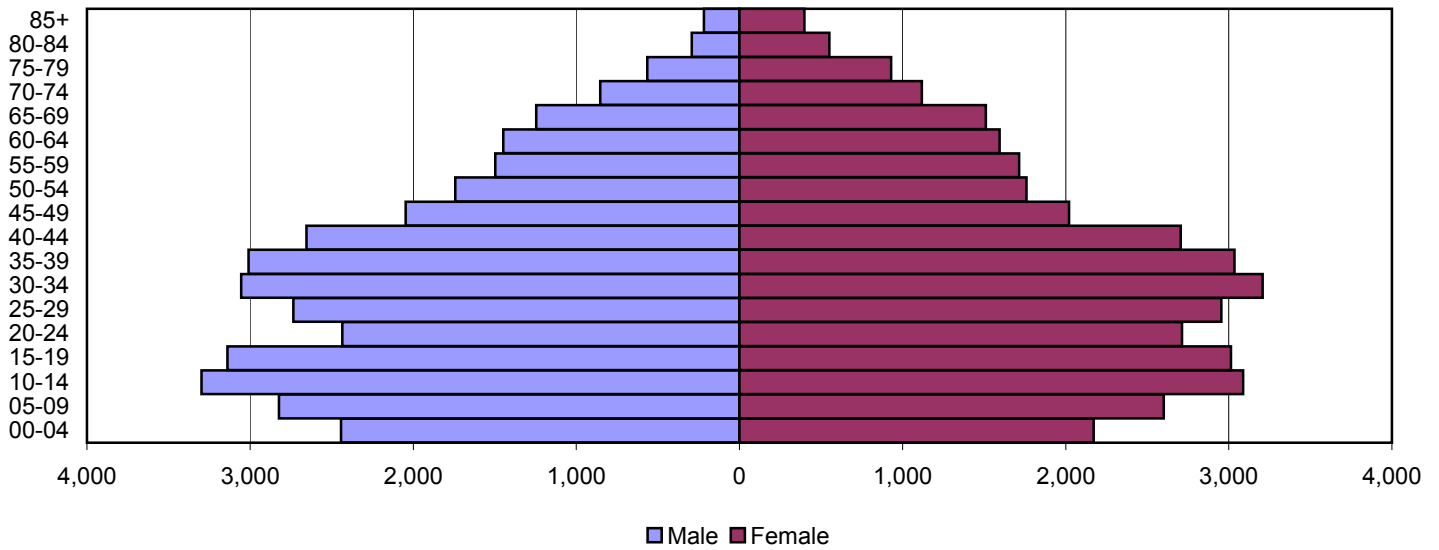

2000

Source: 1980, 1990, and 2000 Census

Produced by the Office of Workforce Research and Analysis, Kentucky Cabinet for Workforce Development

Pike County Population Pyramids

1980

1990

2000

Source: 1980, 1990, and 2000 Census