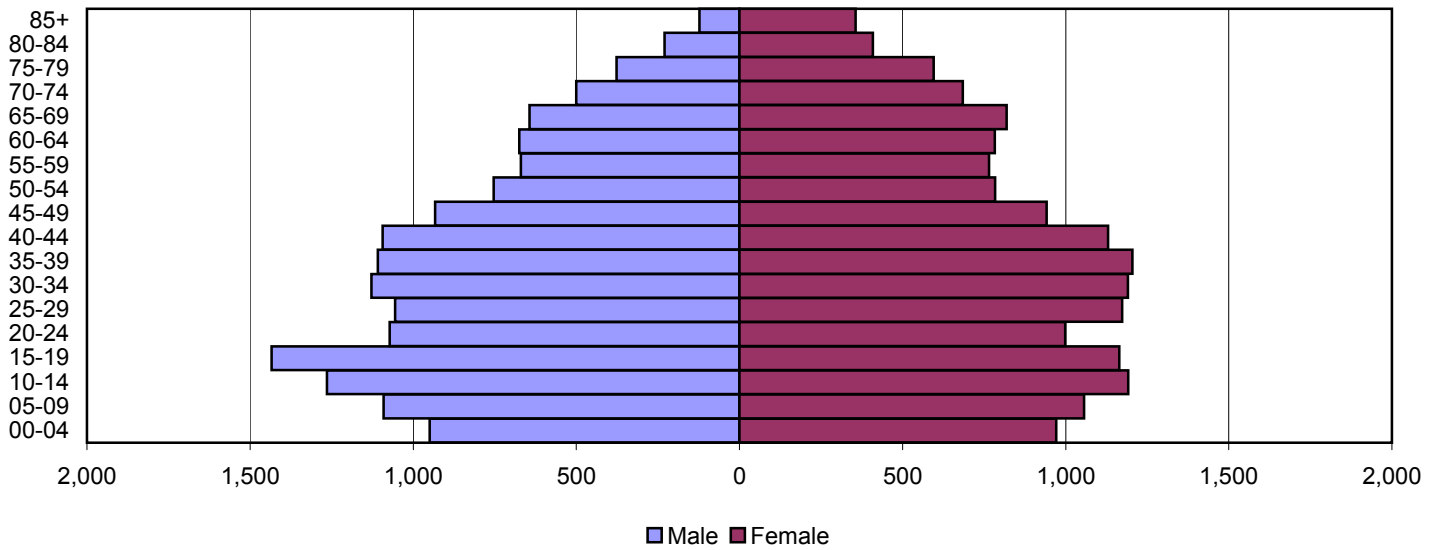

Muhlenberg County Population Pyramids

1980

1990

2000

Source: 1980, 1990, and 2000 Census

Produced by the Office of Workforce Research and Analysis, Kentucky Cabinet for Workforce Development