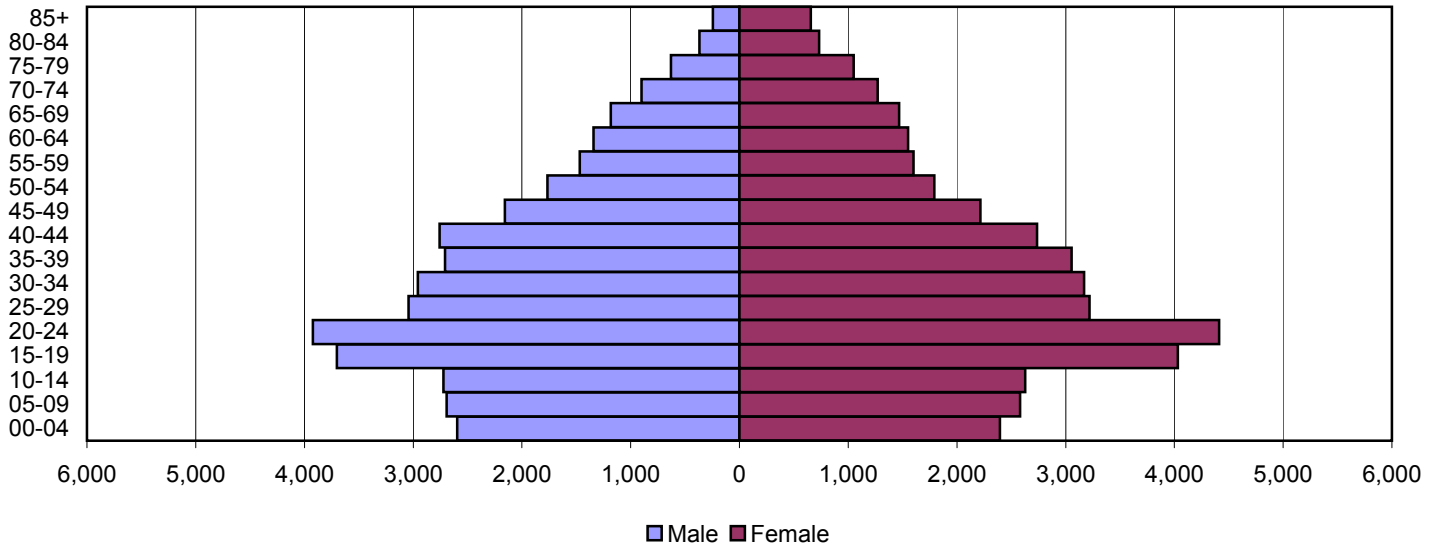

Warren County Population Pyramids

1980

1990

2000

Source: 1980, 1990, and 2000 Census

Produced by the Office of Workforce Research and Analysis, Kentucky Cabinet for Workforce Development