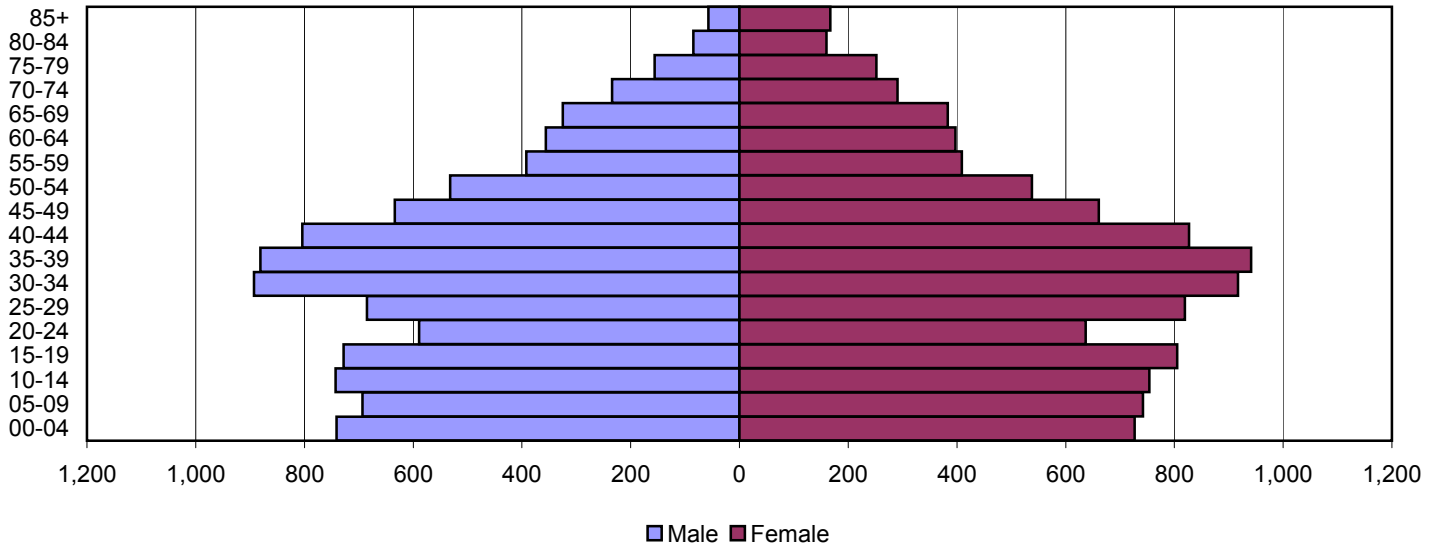

Woodford County Population Pyramids

1980

1990

2000

Source: 1980, 1990, and 2000 Census

Produced by the Office of Workforce Research and Analysis, Kentucky Cabinet for Workforce Development