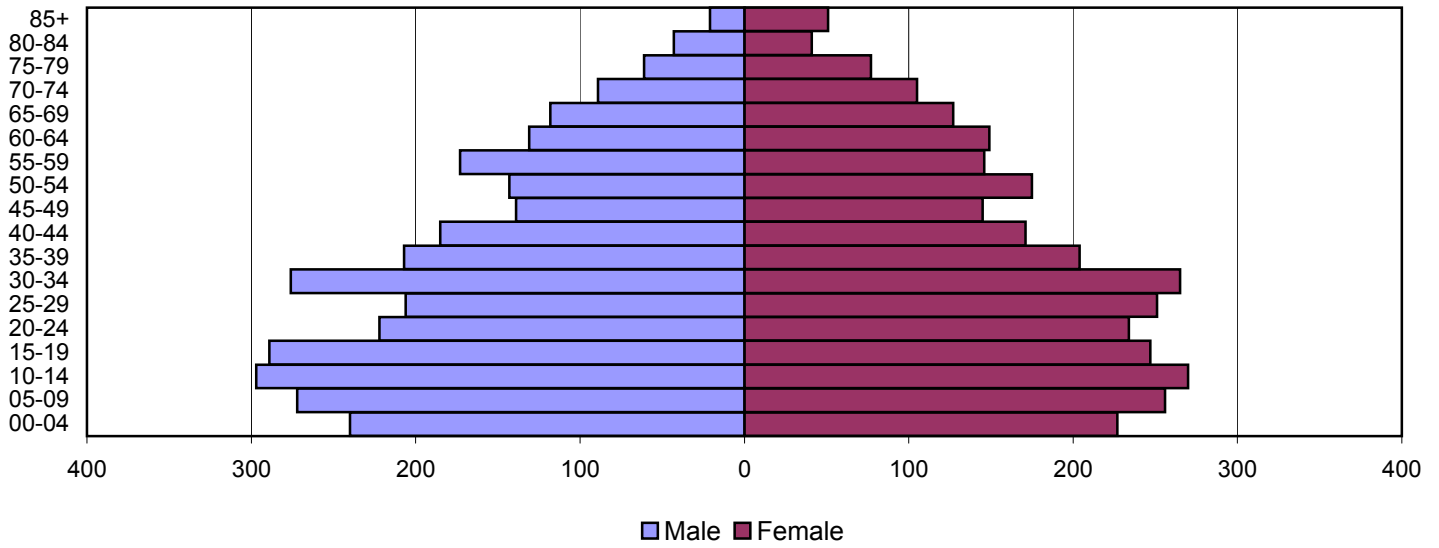

1980

1990

2000

Source: 1980, 1990, and 2000 Census

Produced by the Office of Workforce Research and Analysis, Kentucky Cabinet for Workforce Development

Trimble County Population Pyramids

1980

1990