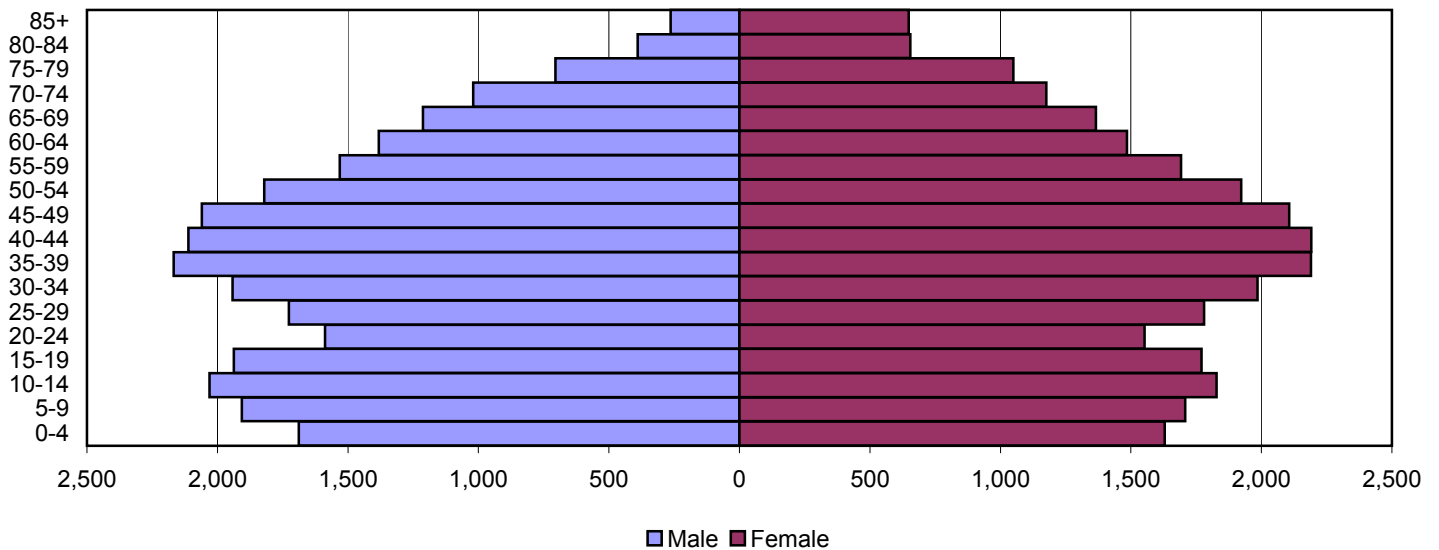

Pulaski County Population Pyramids

1980

1990

2000

Source: 1980, 1990, and 2000 Census

Produced by the Office of Workforce Research and Analysis, Kentucky Cabinet for Workforce Development

Robertson County Population Pyramids