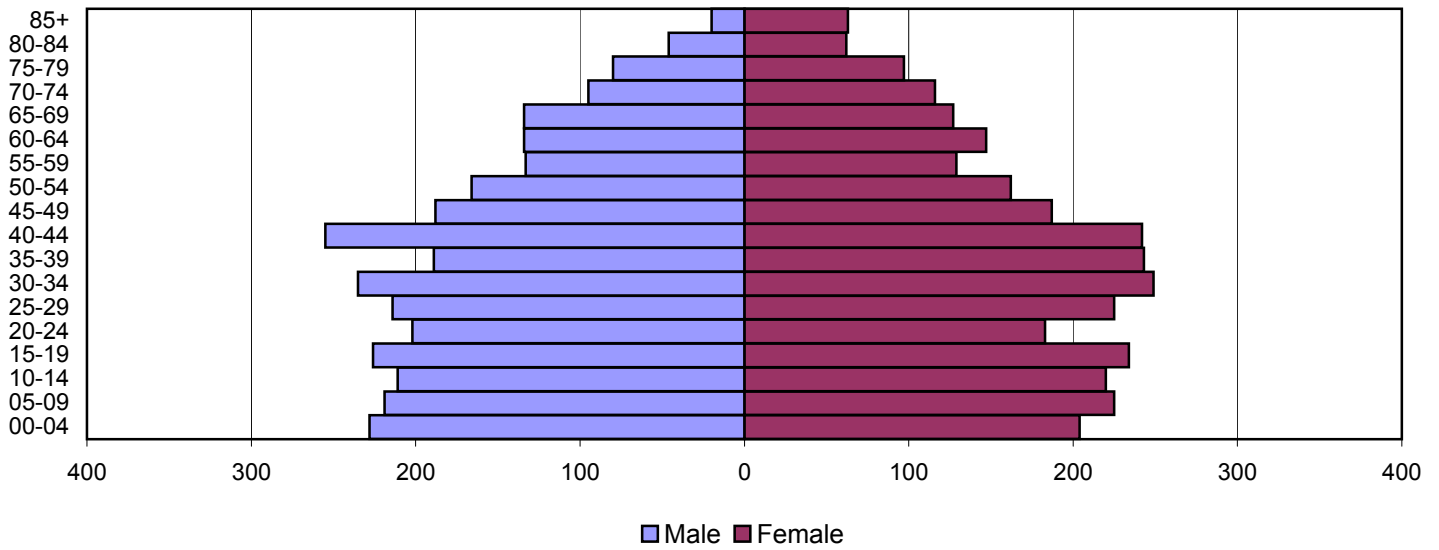

1980

1990

2000

Source: 1980, 1990, and 2000 Census

Produced by the Office of Workforce Research and Analysis, Kentucky Cabinet for Workforce Development

Trimble County Population Pyramids

1980

1990