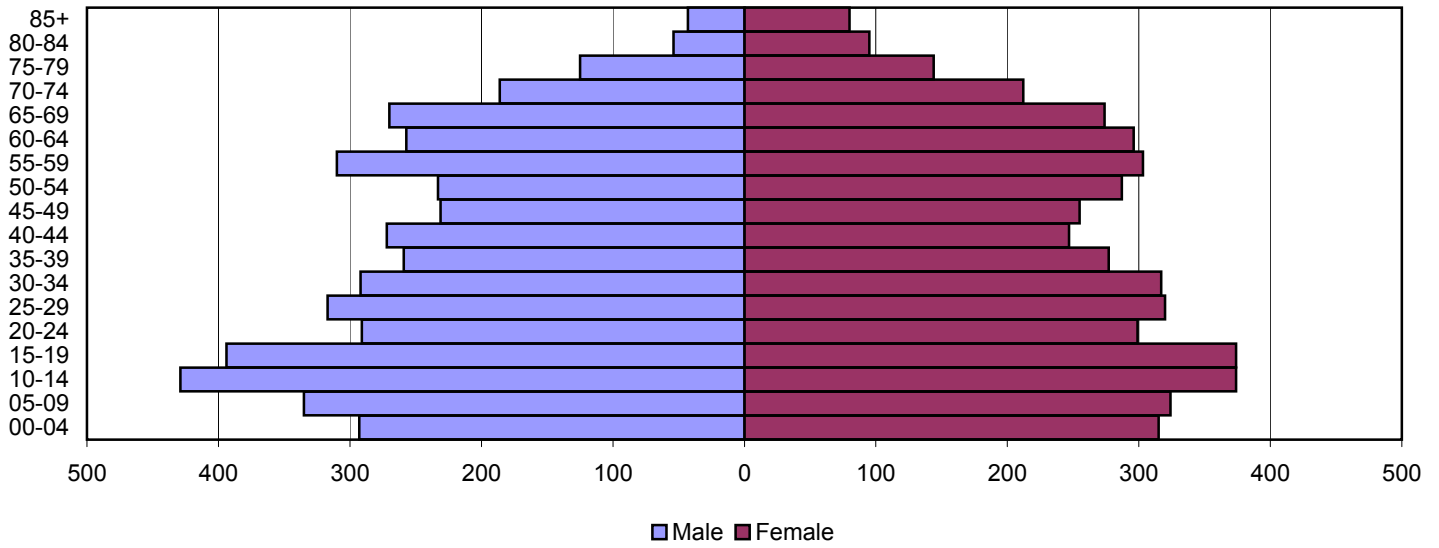

Trigg County Population Pyramids

1980

1990