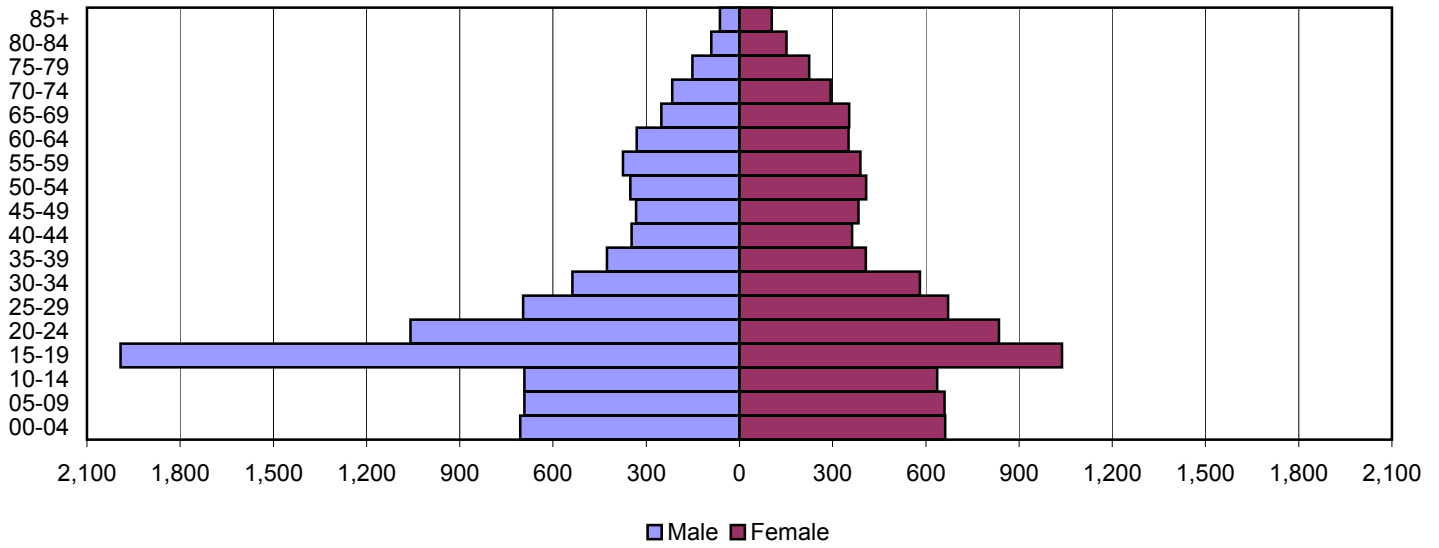

2000

Source: 1980, 1990, and 2000 Census

Produced by the Office of Workforce Research and Analysis, Kentucky Cabinet for Workforce Development

Union County Population Pyramids

1980

1990

2000

Source: 1980, 1990, and 2000 Census