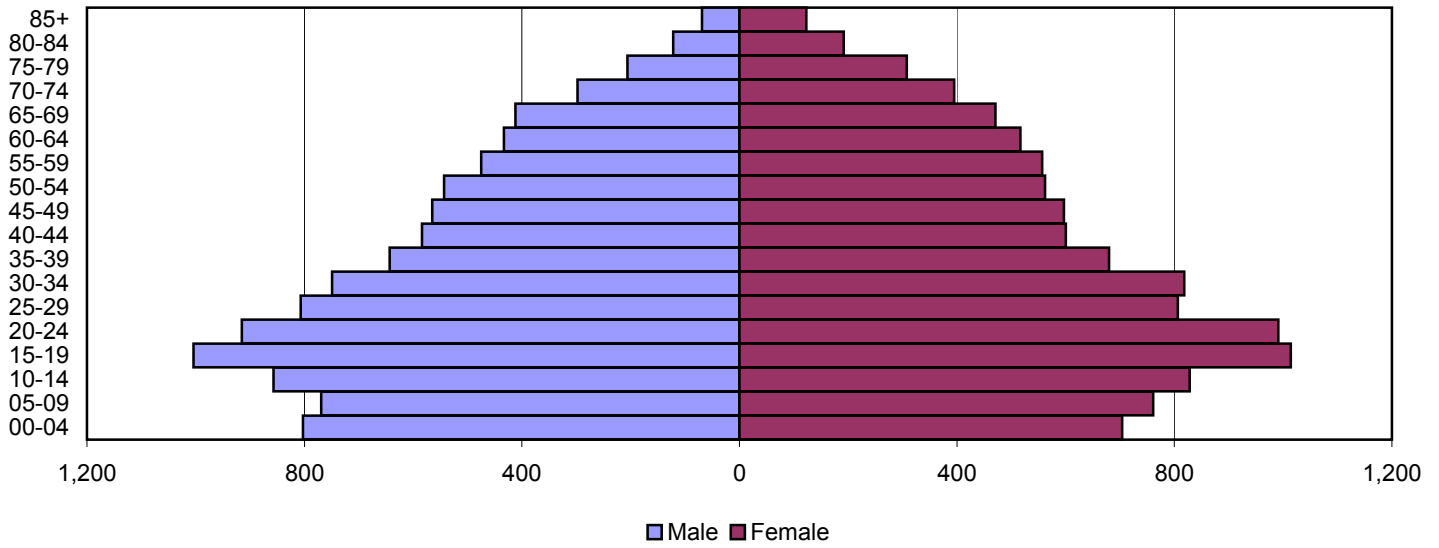

Taylor County Population Pyramids

1980

1990