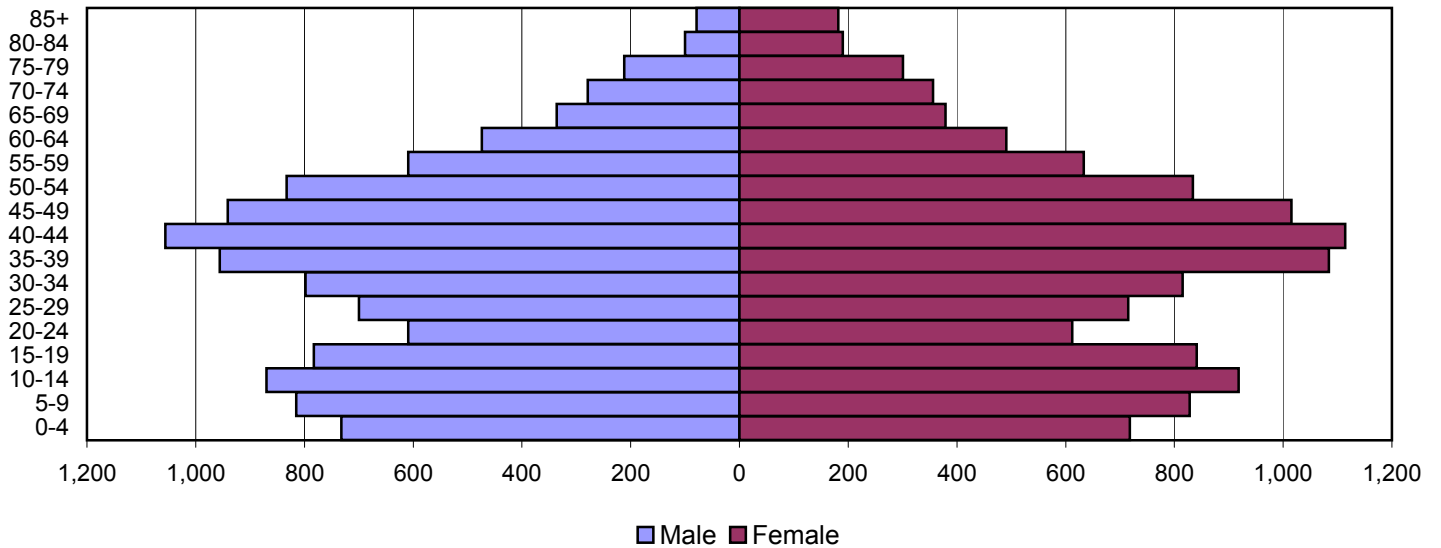

Woodford County Population Pyramids

1980

1990

2000

Source: 1980, 1990, and 2000 Census

Produced by the Office of Workforce Research and Analysis, Kentucky Cabinet for Workforce Development