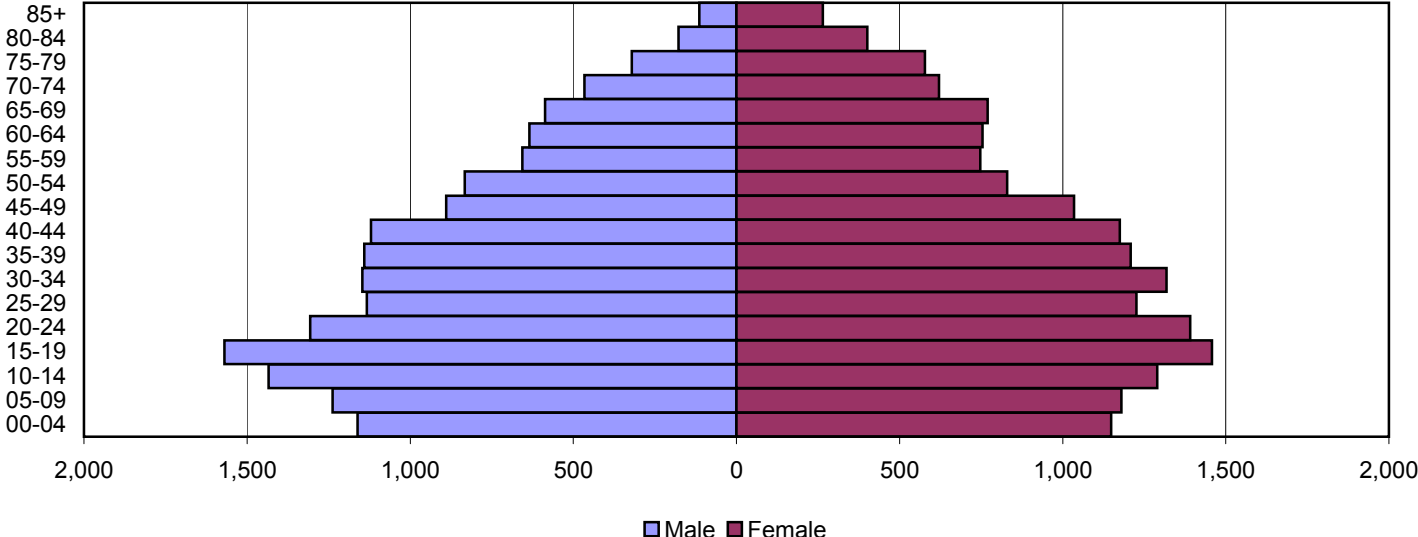

2000

Source: 1980, 1990, and 2000 Census

Produced by the Office of Workforce Research and Analysis, Kentucky Cabinet for Workforce Development

Whitley County Population Pyramids

1980

1990

2000

Source: 1980, 1990, and 2000 Census