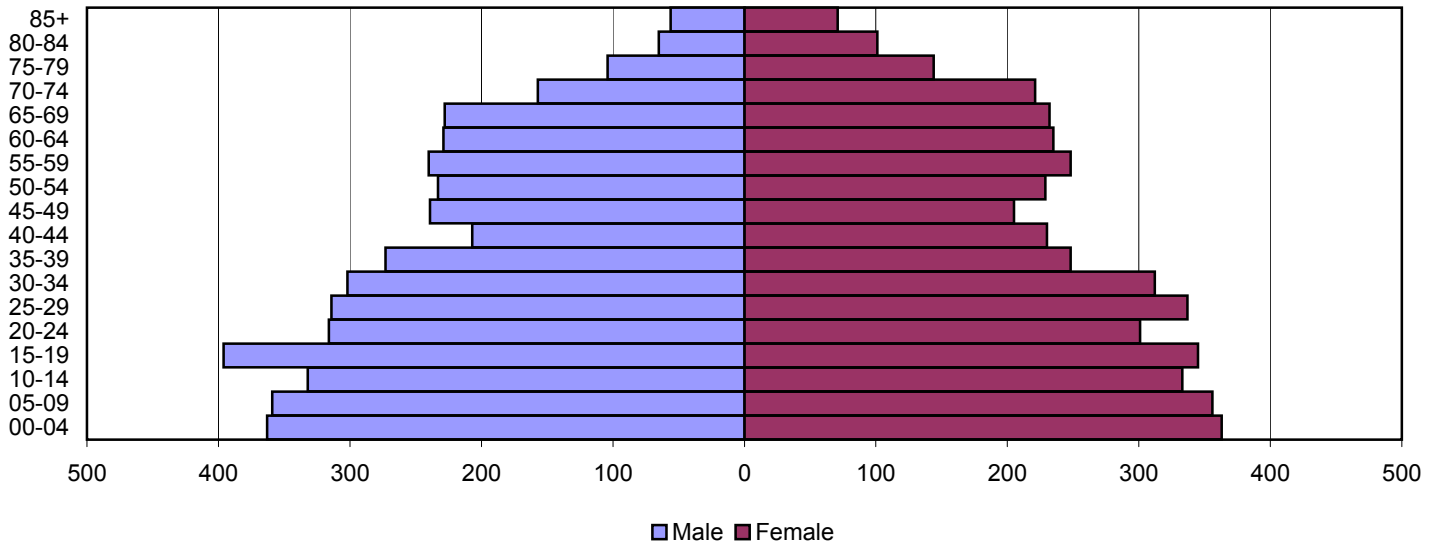

Owen County Population Pyramids

1980

1990