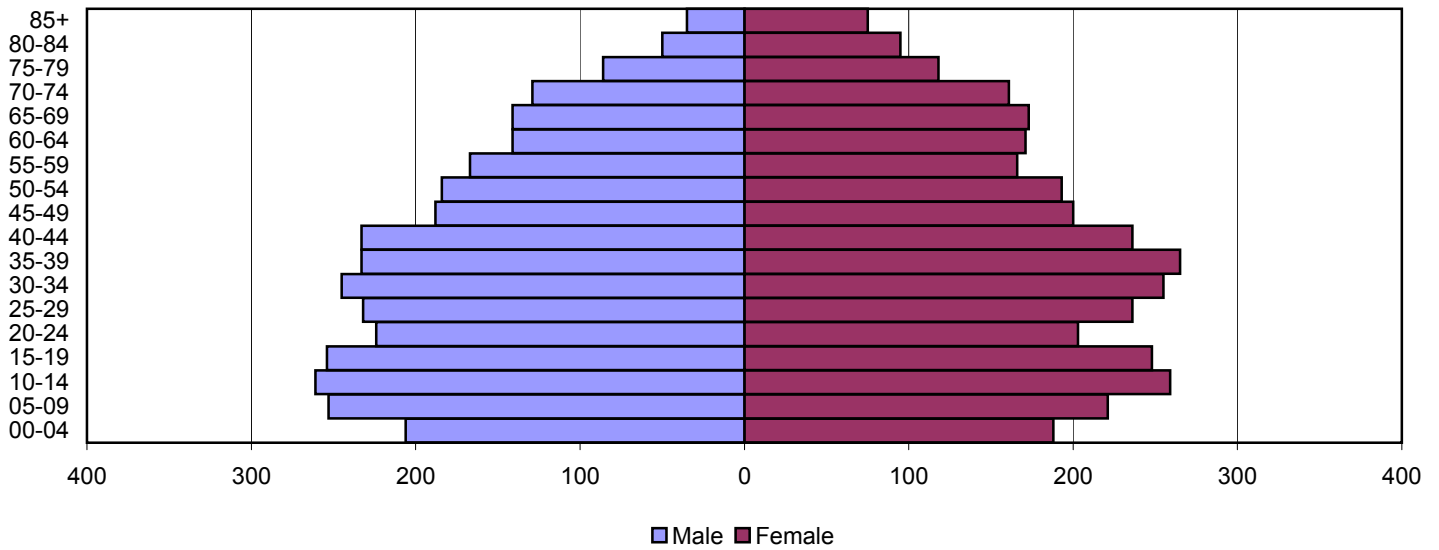

Nicholas County Population Pyramids

1980

1990

2000

Source: 1980, 1990, and 2000 Census

Produced by the Office of Workforce Research and Analysis, Kentucky Cabinet for Workforce Development