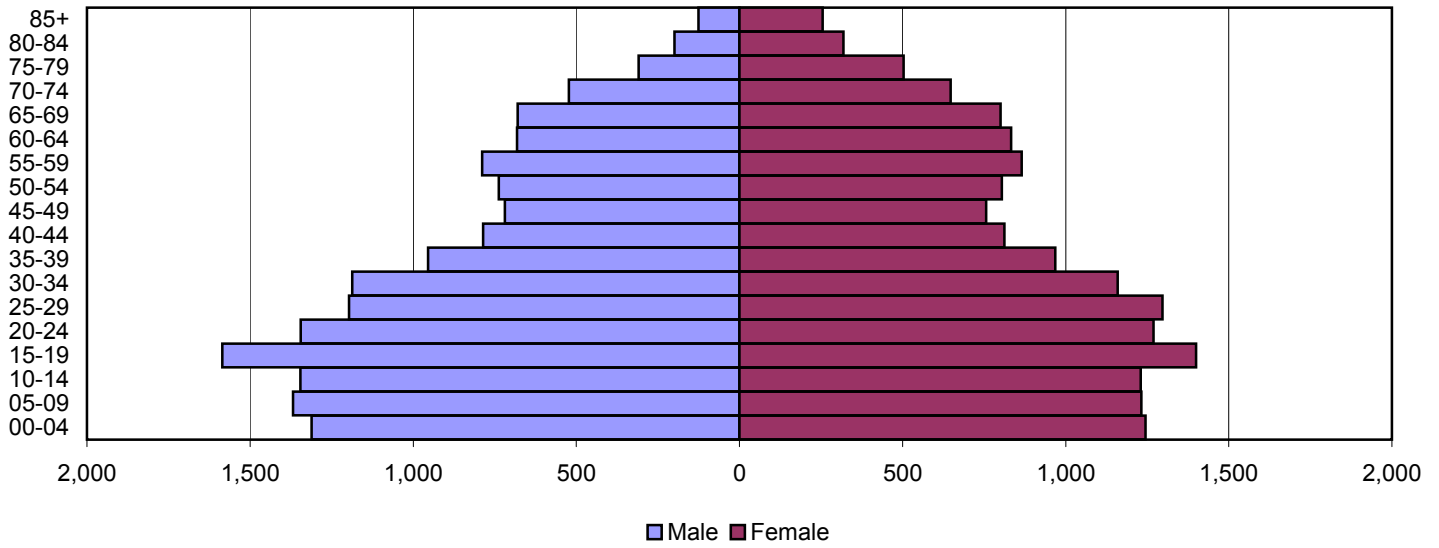

Muhlenberg County Population Pyramids

1980

1990