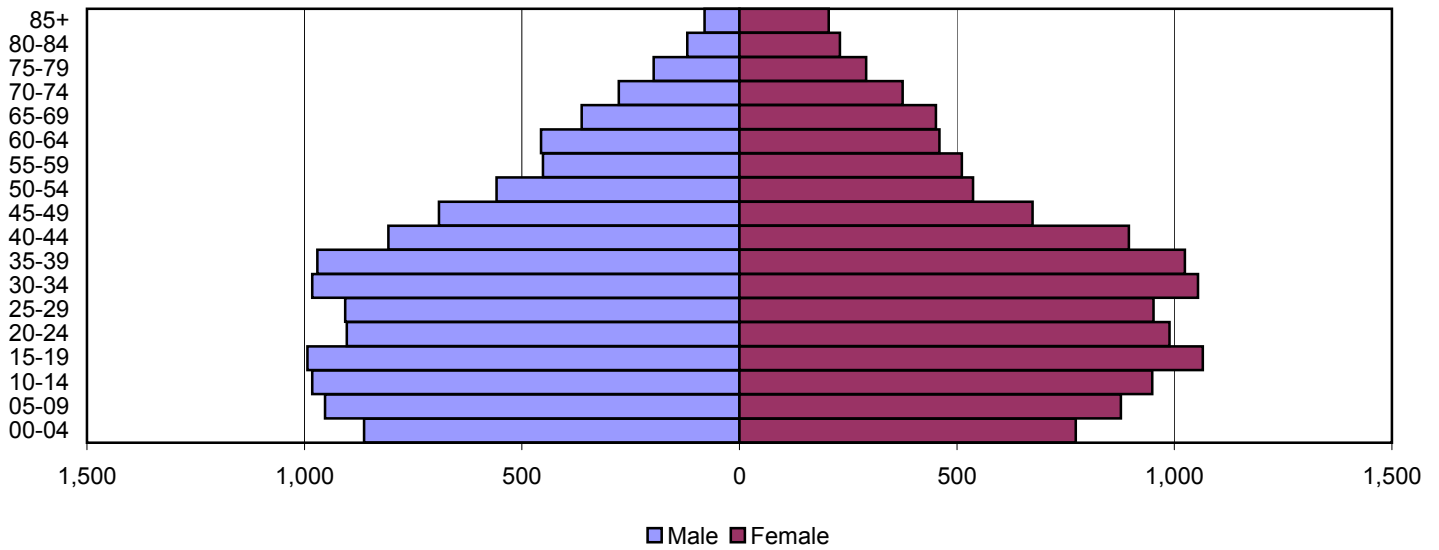

Scott County Population Pyramids

1980

1990

2000

Source: 1980, 1990, and 2000 Census

Produced by the Office of Workforce Research and Analysis, Kentucky Cabinet for Workforce Development