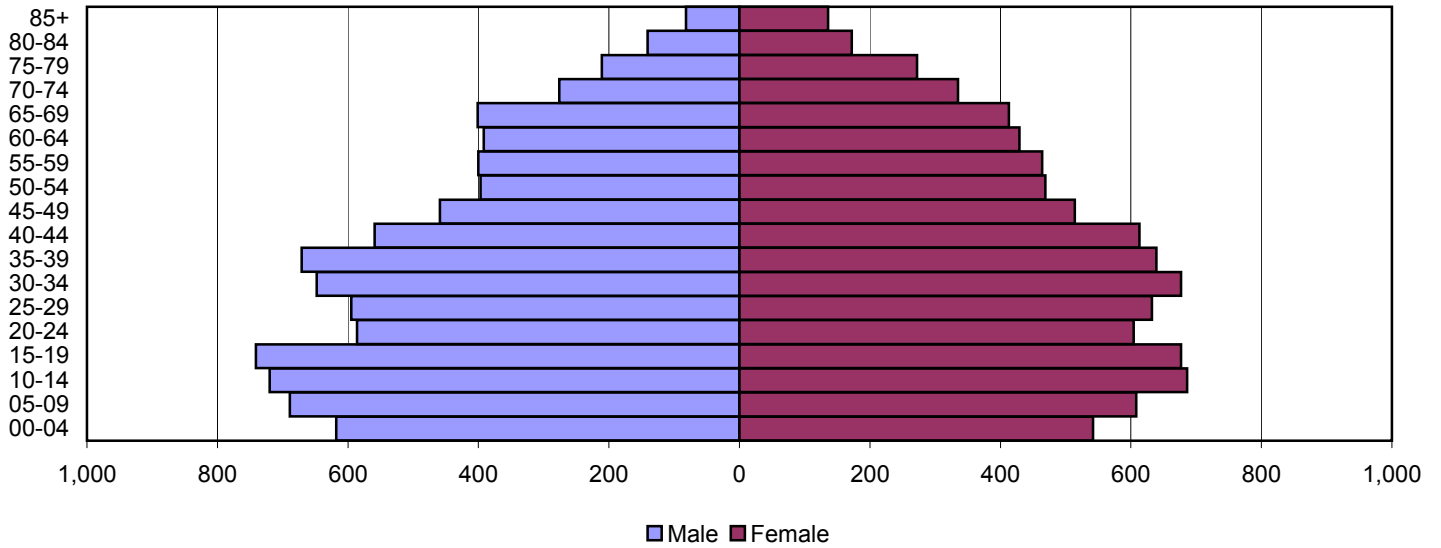

Wayne County Population Pyramids

1980

1990

2000

Source: 1980, 1990, and 2000 Census

Produced by the Office of Workforce Research and Analysis, Kentucky Cabinet for Workforce Development