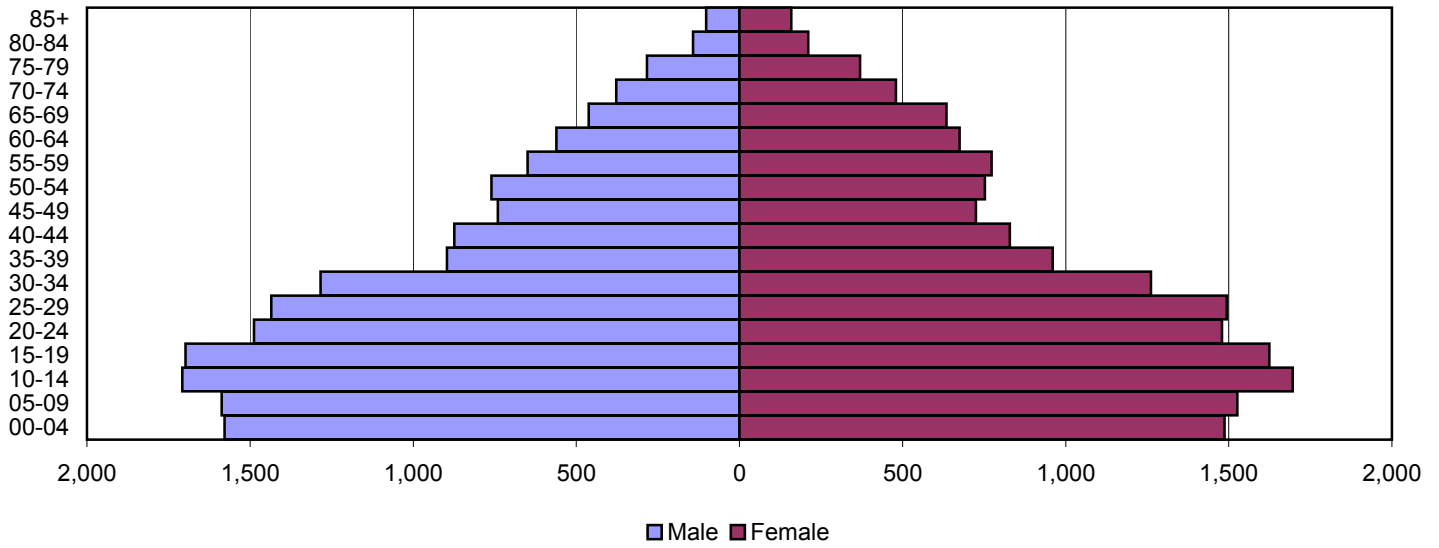

1980

1990

2000

Source: 1980, 1990, and 2000 Census

Produced by the Office of Workforce Research and Analysis, Kentucky Cabinet for Workforce Development

Perry County Population Pyramids

1980

1990