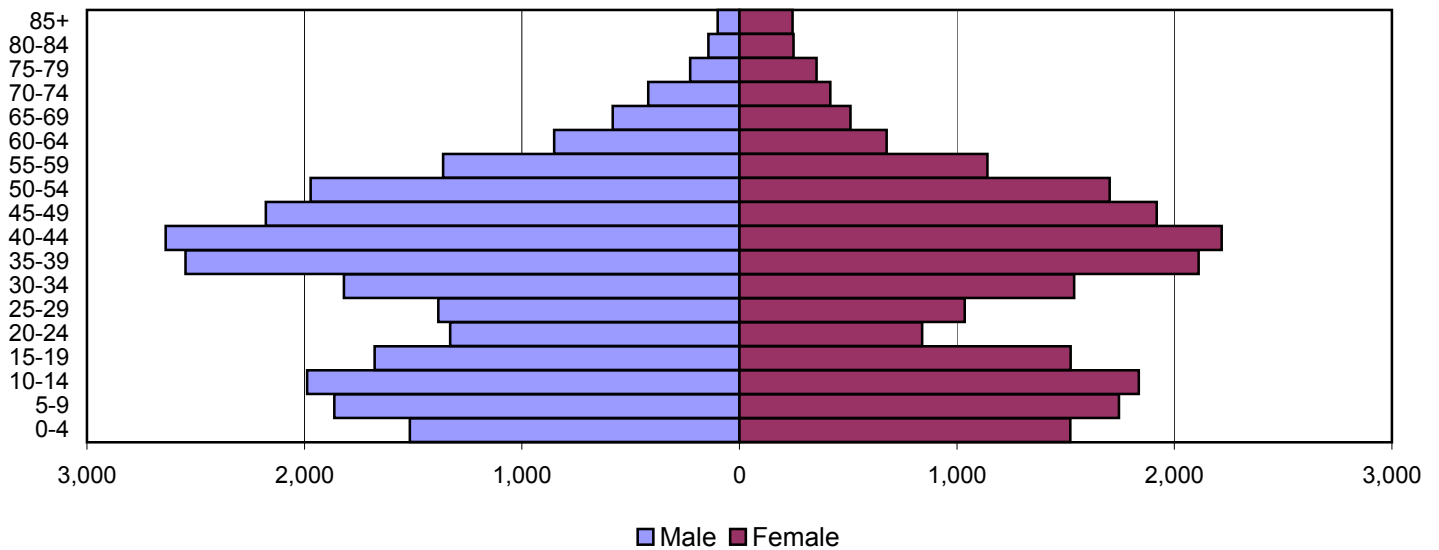

2000

Source: 1980, 1990, and 2000 Census

Produced by the Office of Workforce Research and Analysis, Kentucky Cabinet for Workforce Development

Oldham County Population Pyramids

1980

1990

2000

Source: 1980, 1990, and 2000 Census