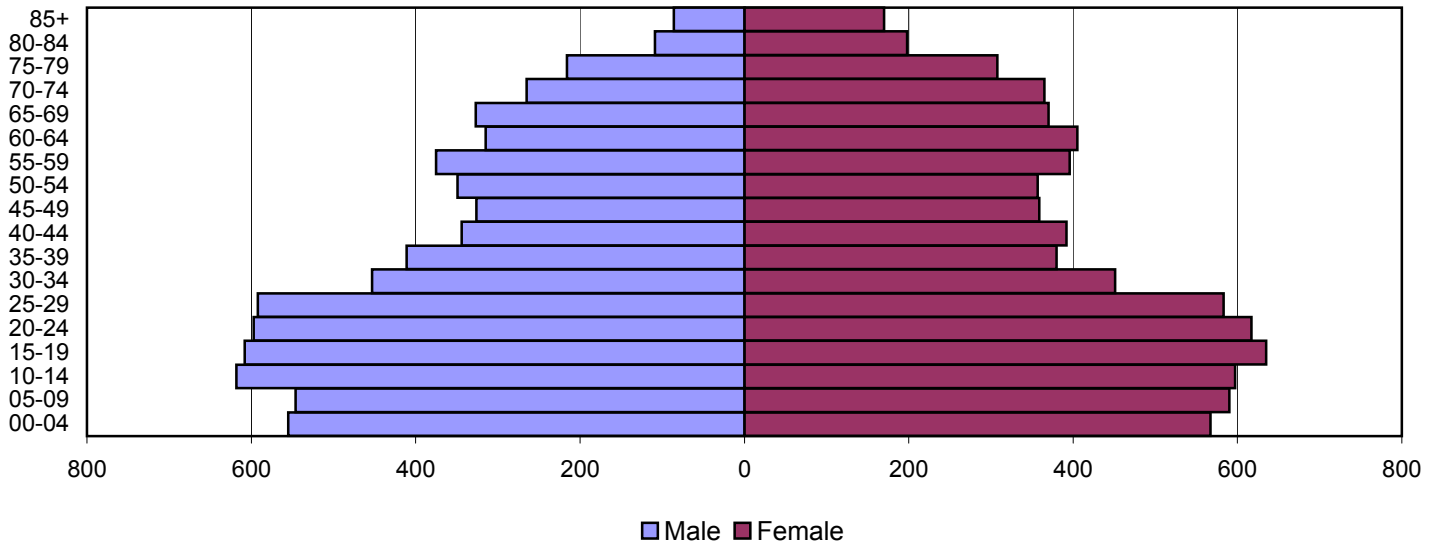

1980

1990

2000

Source: 1980, 1990, and 2000 Census

Produced by the Office of Workforce Research and Analysis, Kentucky Cabinet for Workforce Development

Webster County Population Pyramids

1980

1990