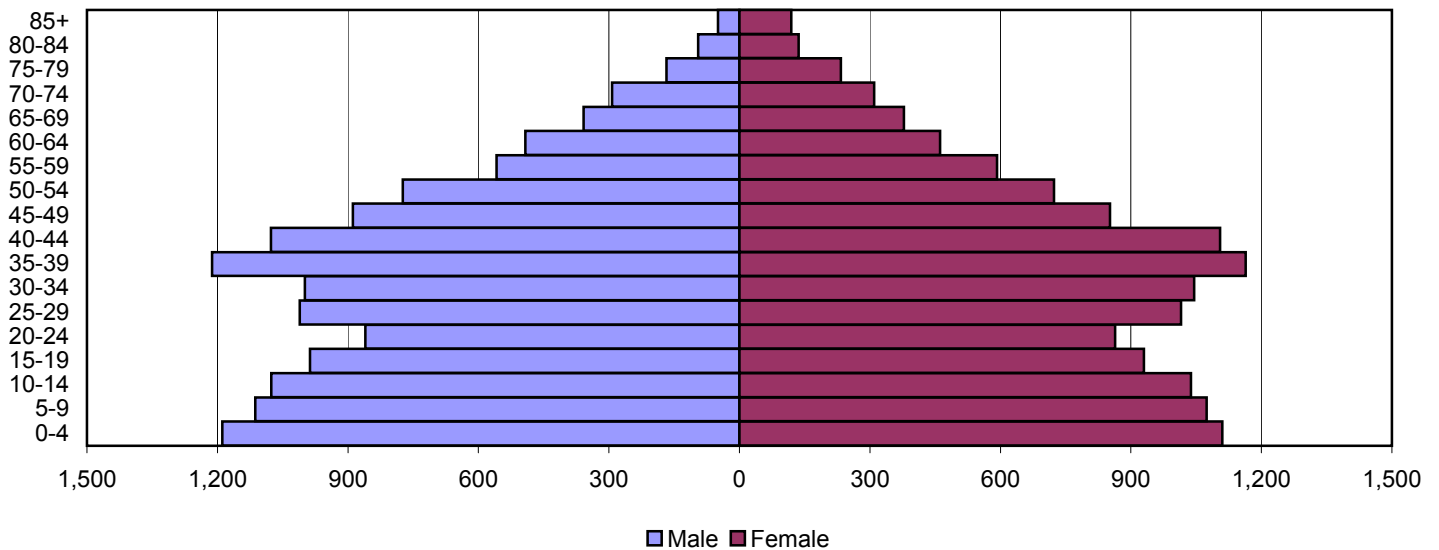

1980

1990

2000

Source: 1980, 1990, and 2000 Census

Produced by the Office of Workforce Research and Analysis, Kentucky Cabinet for Workforce Development

Meade County Population Pyramids

1980

1990

2000

Source: 1980, 1990, and 2000 Census

Produced by the Office of Workforce Research and Analysis, Kentucky Cabinet for Workforce Development

Menifee County Population Pyramids

1980

1990

2000

Source: 1980, 1990, and 2000 Census