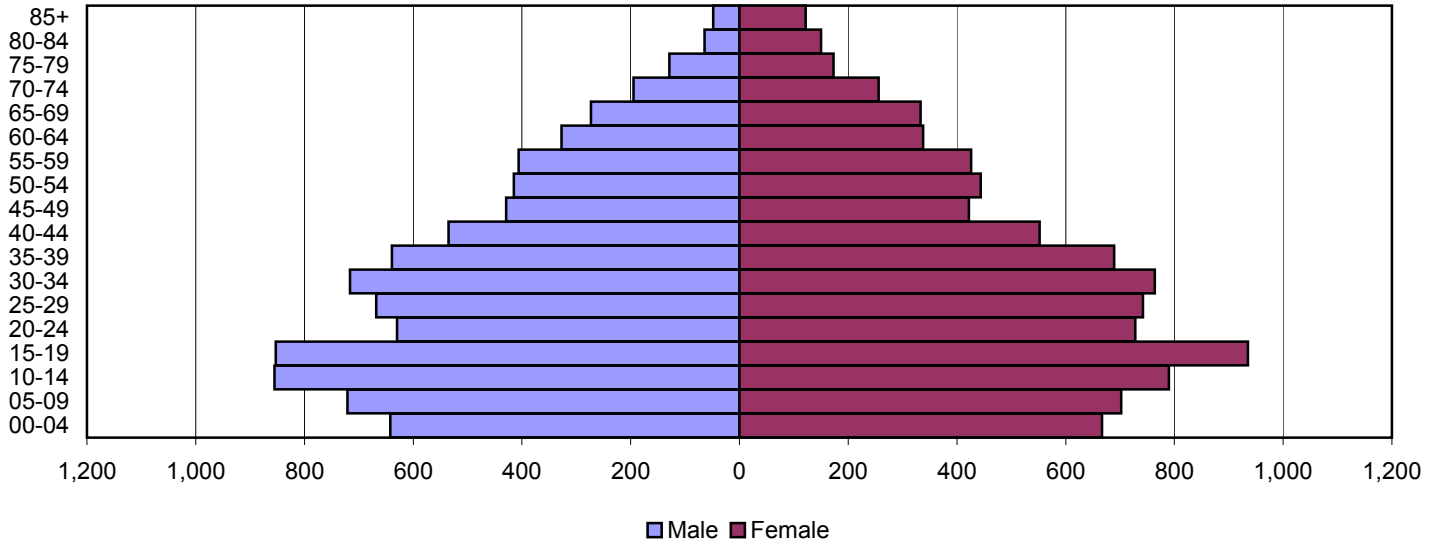

Woodford County Population Pyramids

1980

1990