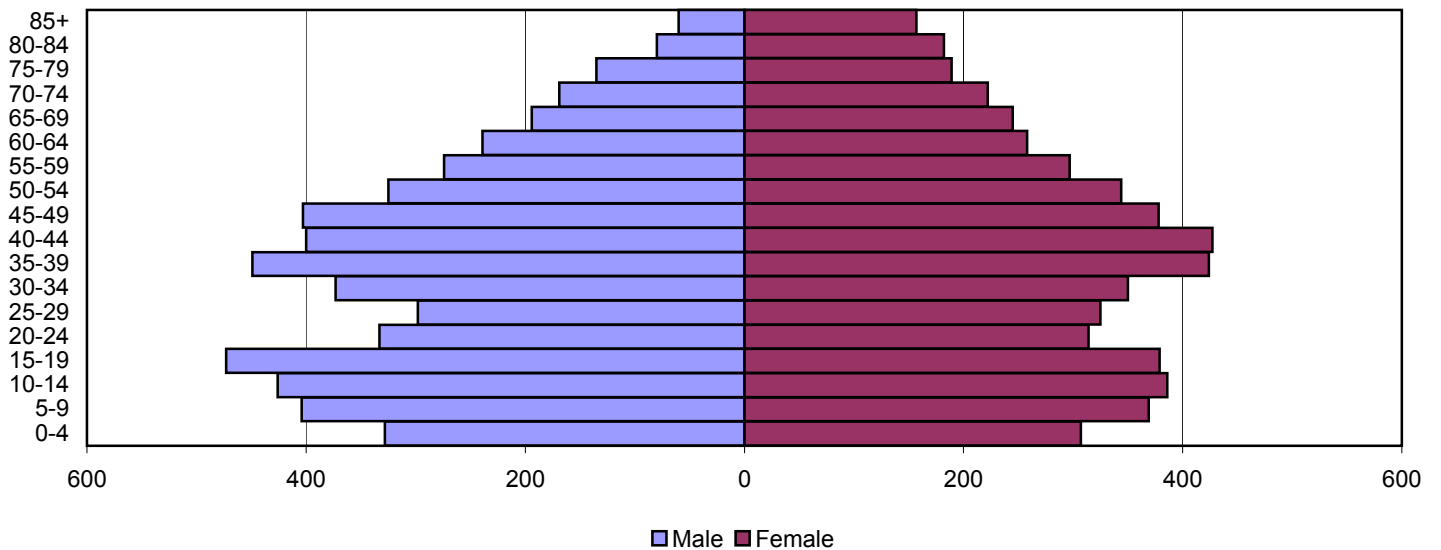

Washington County Population Pyramids

1980

1990

2000

Source: 1980, 1990, and 2000 Census

Produced by the Office of Workforce Research and Analysis, Kentucky Cabinet for Workforce Development

Wayne County Population Pyramids