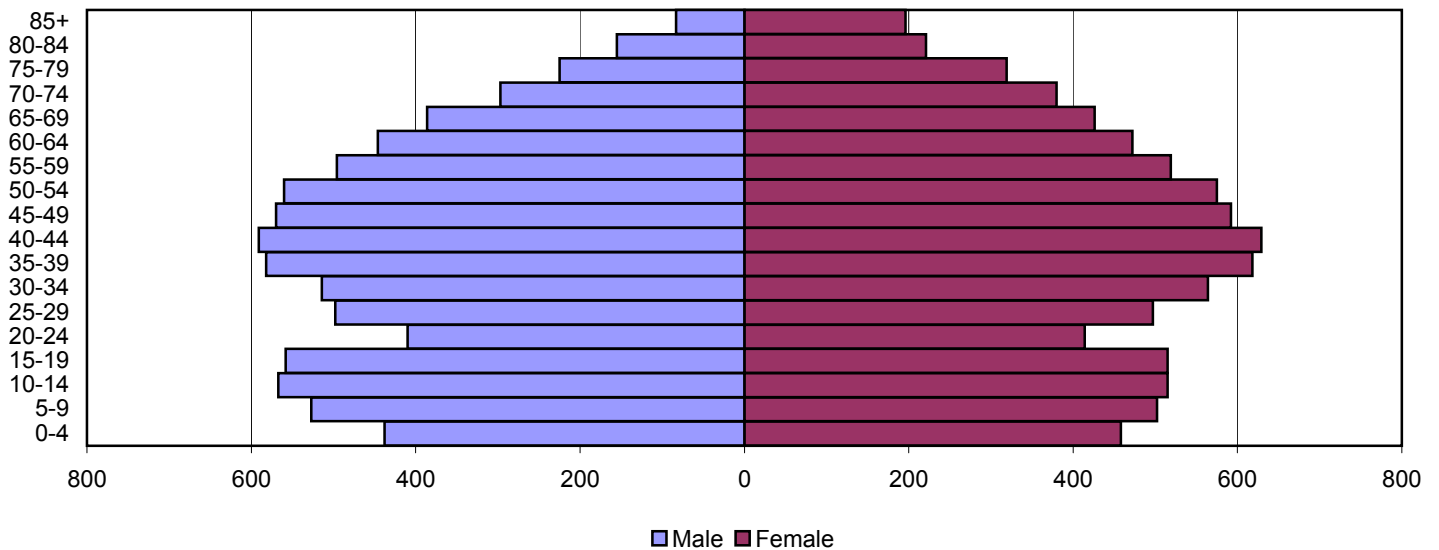

Produced by the Office of Workforce Research and Analysis, Kentucky Cabinet for Workforce Development

Russell County Population Pyramids

1980

1990

2000

Source: 1980, 1990, and 2000 Census

Produced by the Office of Workforce Research and Analysis, Kentucky Cabinet for Workforce Development