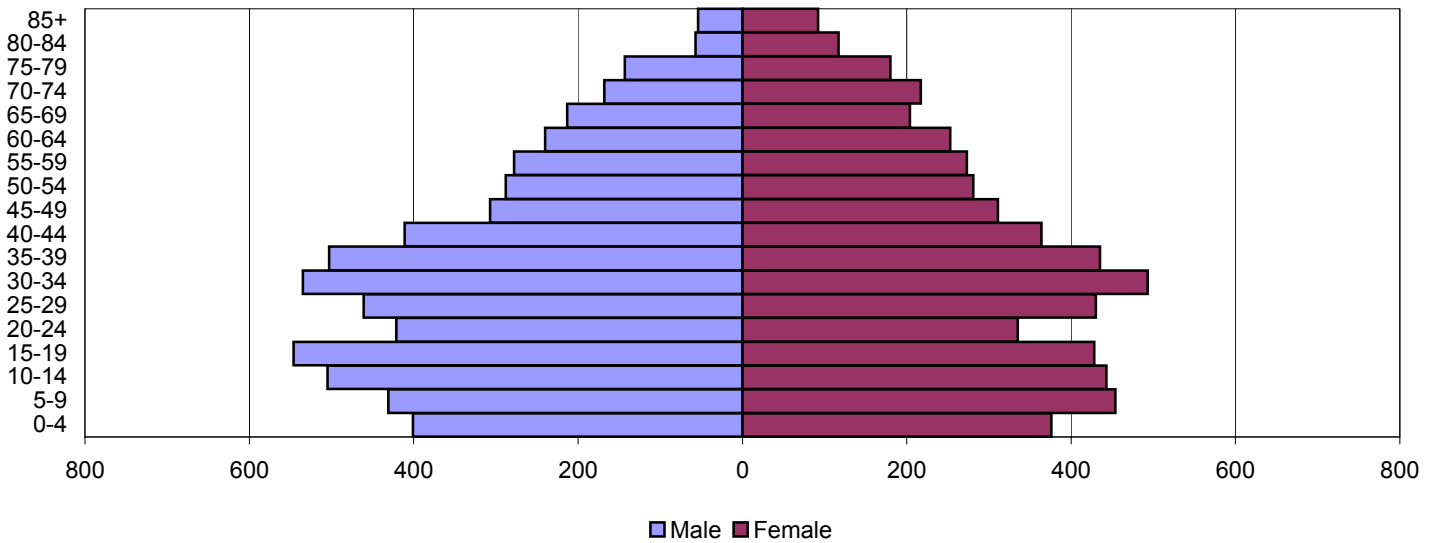

2000

Source: 1980, 1990, and 2000 Census

Produced by the Office of Workforce Research and Analysis, Kentucky Cabinet for Workforce Development

Morgan County Population Pyramids

1980

1990

2000

Source: 1980, 1990, and 2000 Census