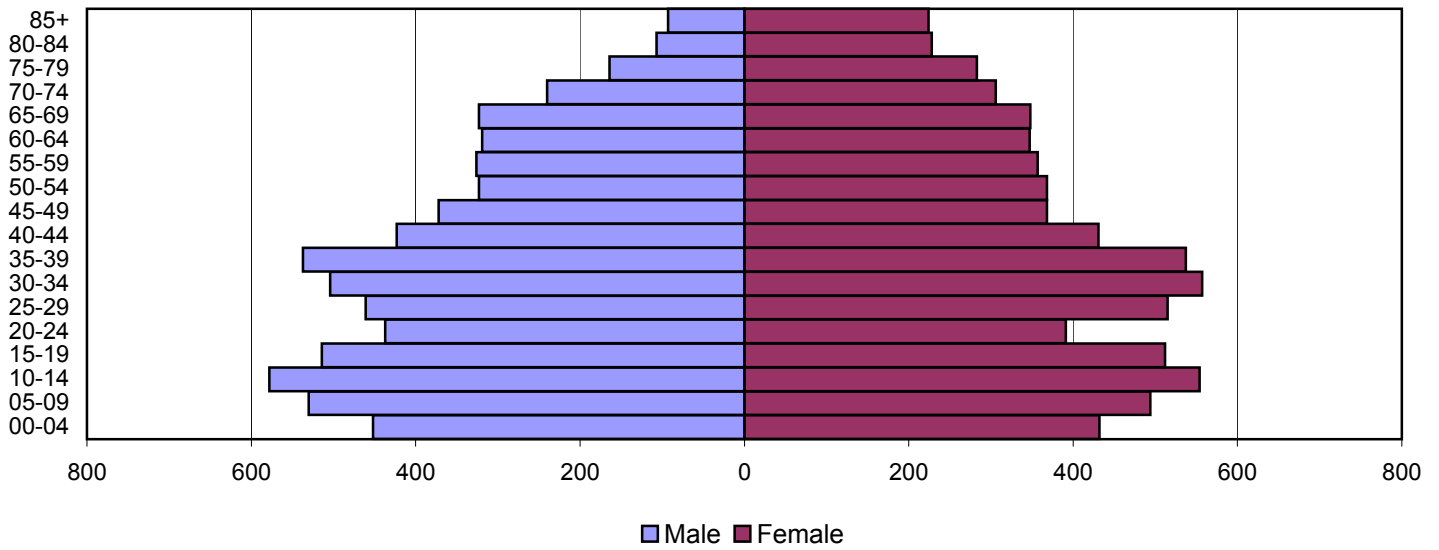

1980

1990

2000

Source: 1980, 1990, and 2000 Census

Produced by the Office of Workforce Research and Analysis, Kentucky Cabinet for Workforce Development

Webster County Population Pyramids

1980

1990