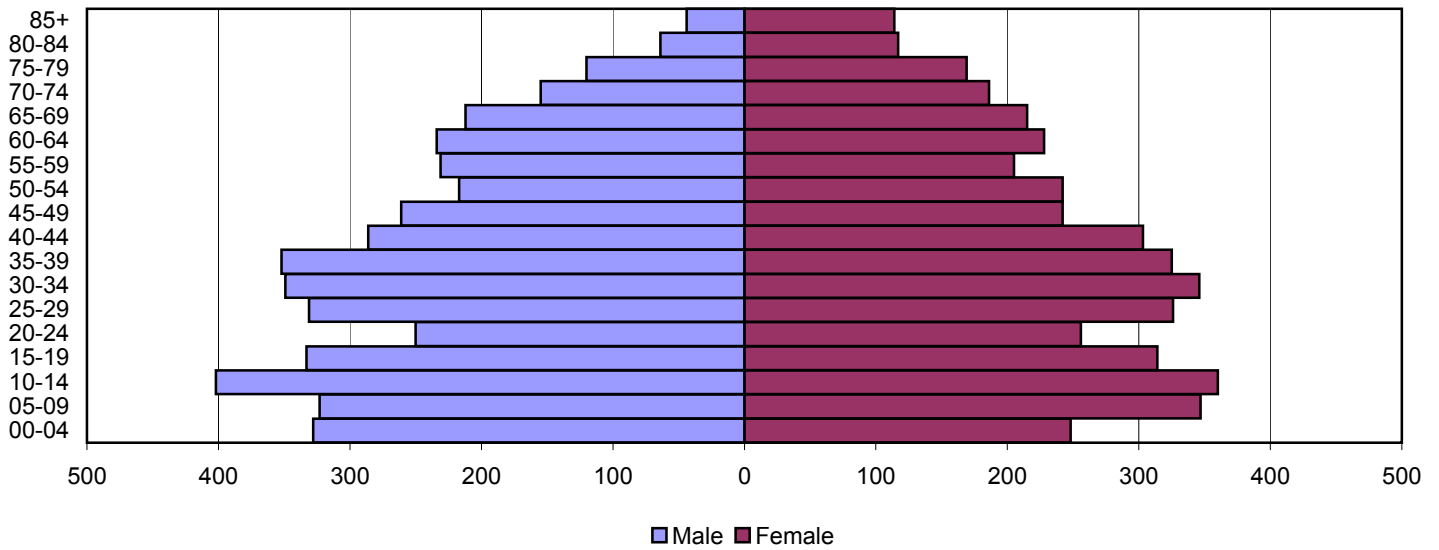

Owen County Population Pyramids

1980

1990

2000

Source: 1980, 1990, and 2000 Census

Produced by the Office of Workforce Research and Analysis, Kentucky Cabinet for Workforce Development