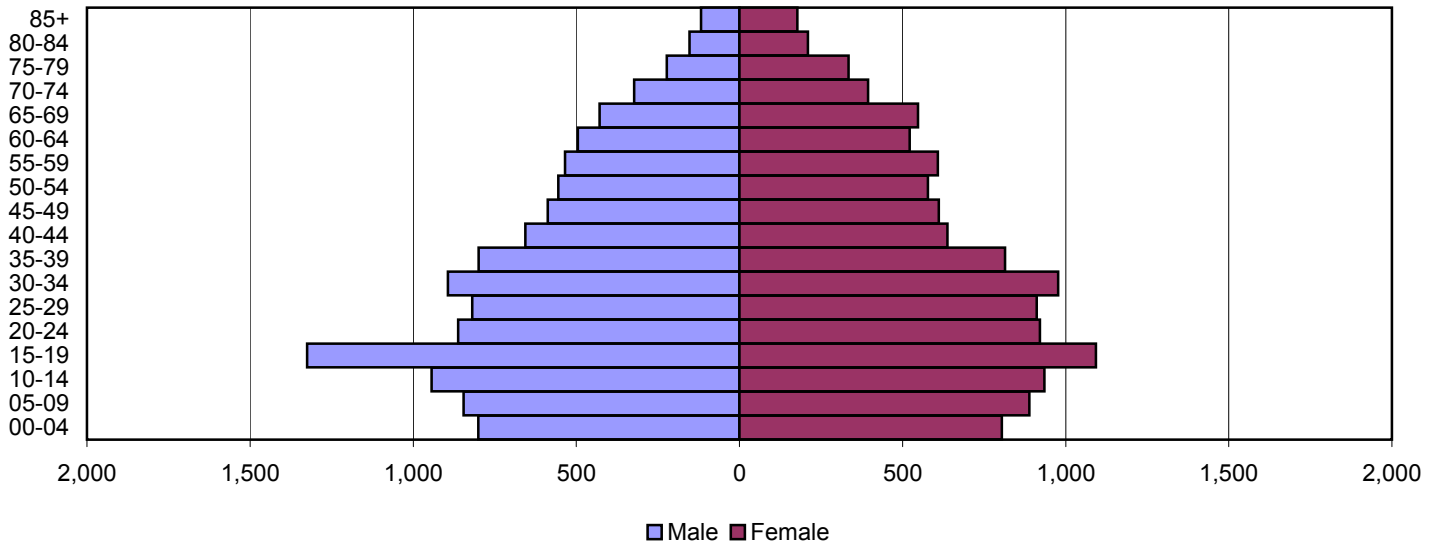

Shelby County Population Pyramids

1980

1990