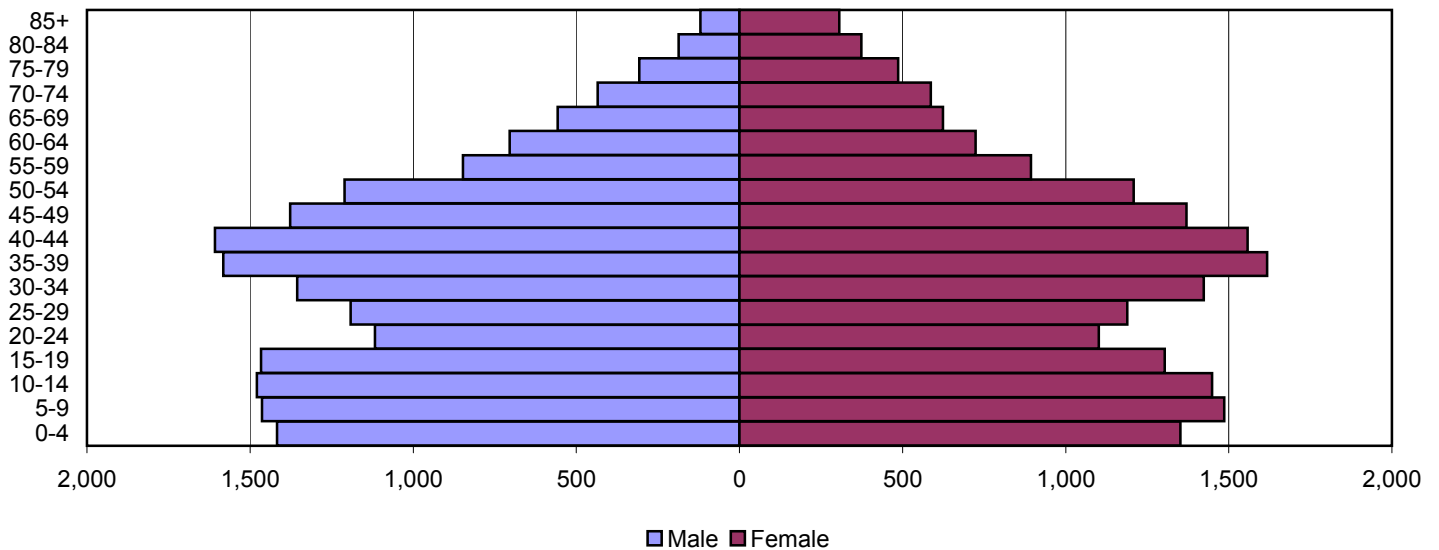

Nelson County Population Pyramids

1980

1990

2000

Source: 1980, 1990, and 2000 Census

Produced by the Office of Workforce Research and Analysis, Kentucky Cabinet for Workforce Development

Nicholas County Population Pyramids