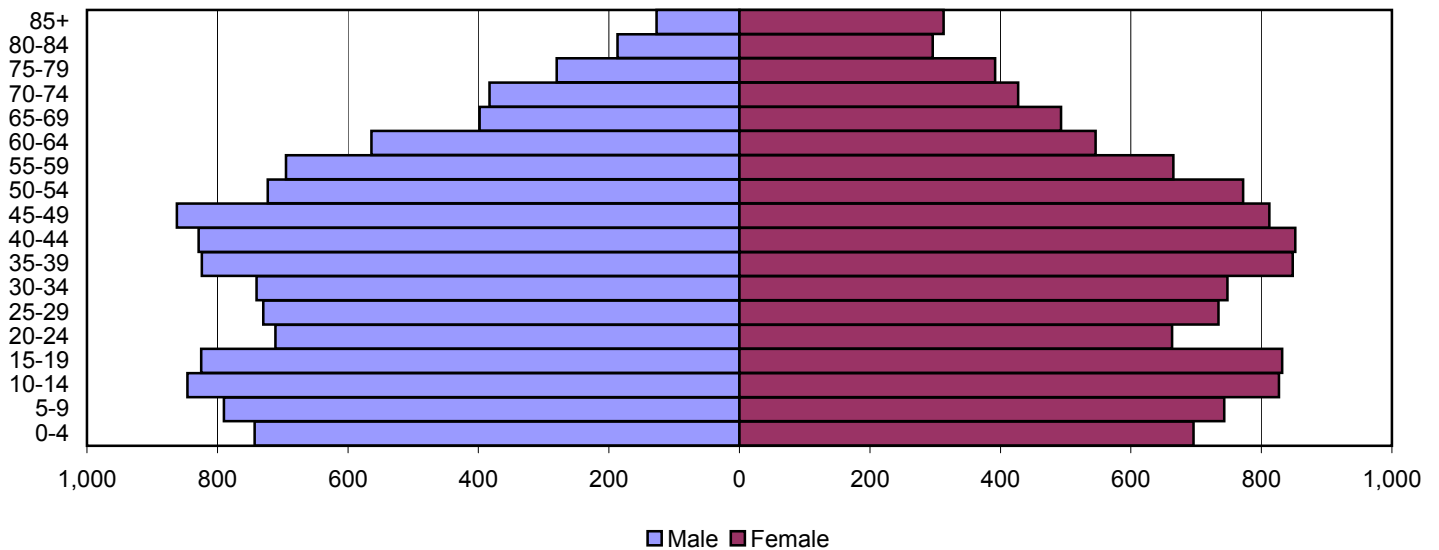

Source: 1980, 1990, and 2000 Census

Produced by the Office of Workforce Research and Analysis, Kentucky Cabinet for Workforce Development