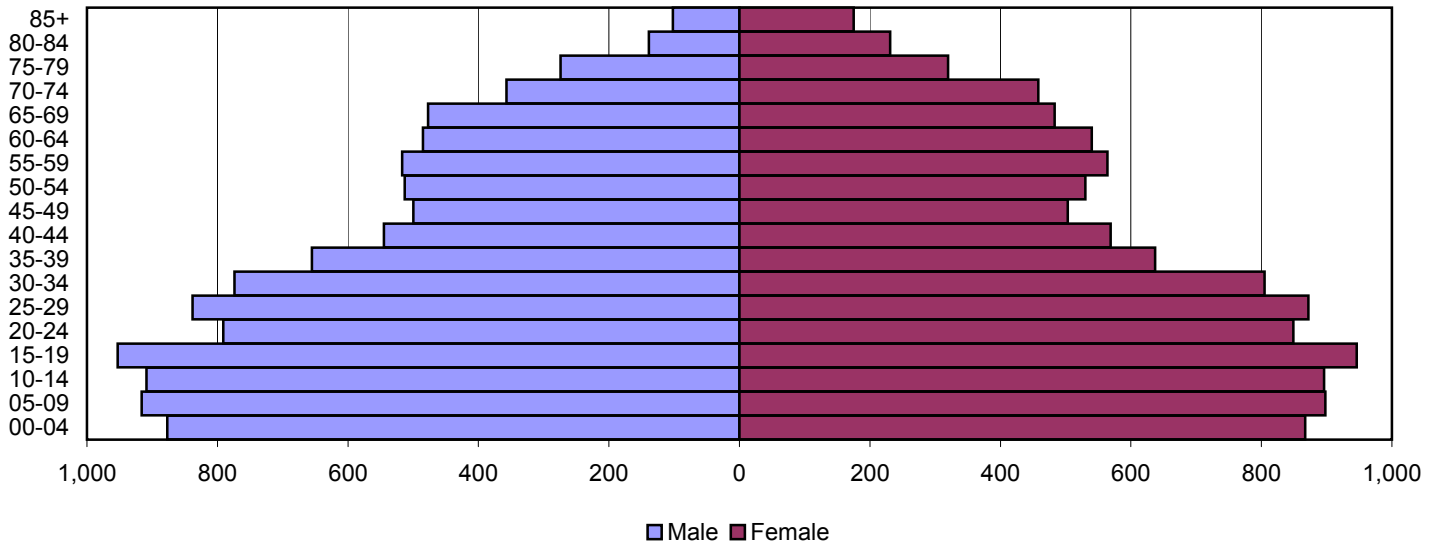

1980

1990

2000

Source: 1980, 1990, and 2000 Census

Produced by the Office of Workforce Research and Analysis, Kentucky Cabinet for Workforce Development

Ohio County Population Pyramids

1980

1990