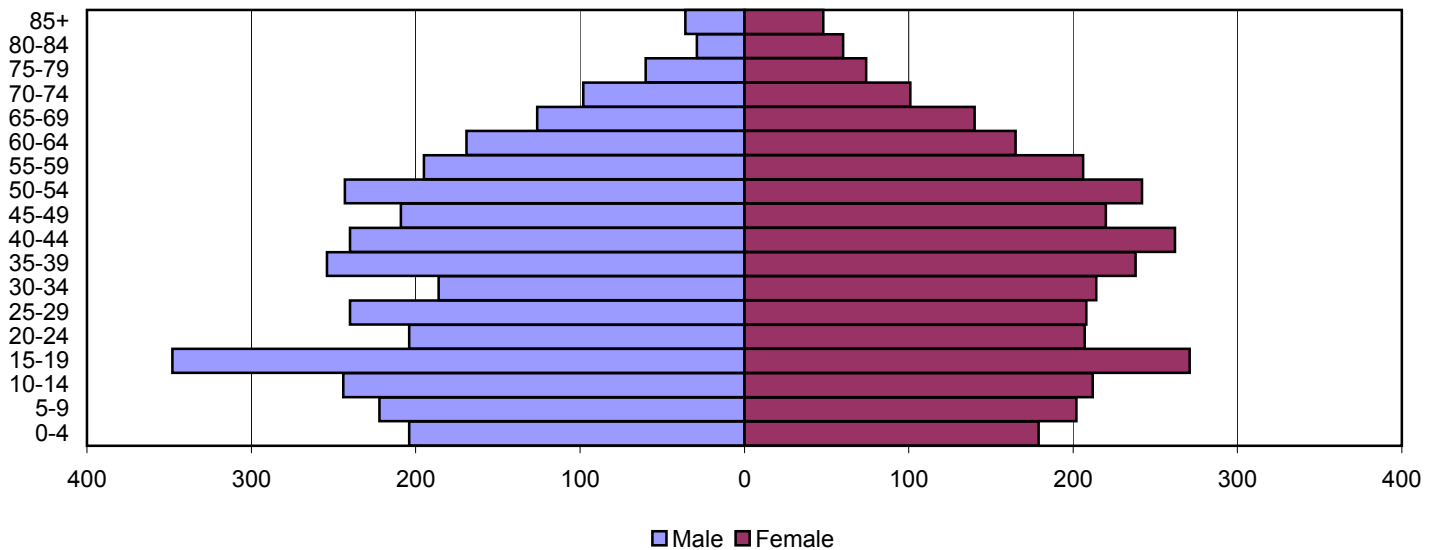

2000

Source: 1980, 1990, and 2000 Census

Produced by the Office of Workforce Research and Analysis, Kentucky Cabinet for Workforce Development

Menifee County Population Pyramids

1980

1990

2000

Source: 1980, 1990, and 2000 Census