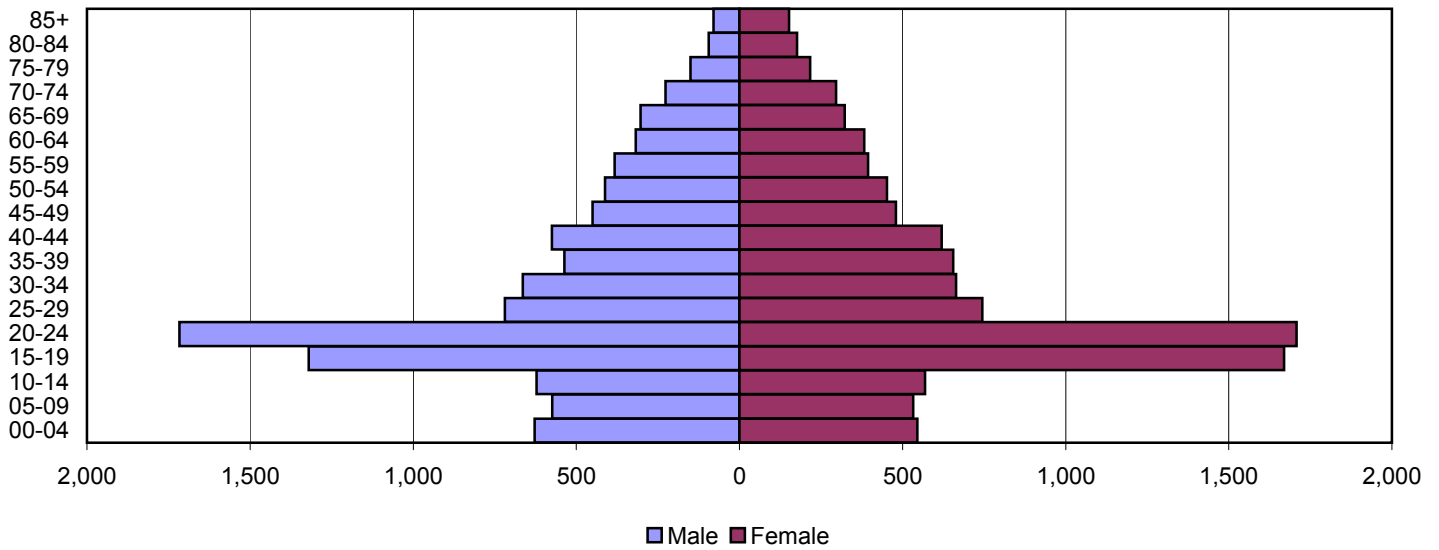

2000

Source: 1980, 1990, and 2000 Census

Produced by the Office of Workforce Research and Analysis, Kentucky Cabinet for Workforce Development

Rowan County Population Pyramids

1980

1990

2000

Source: 1980, 1990, and 2000 Census