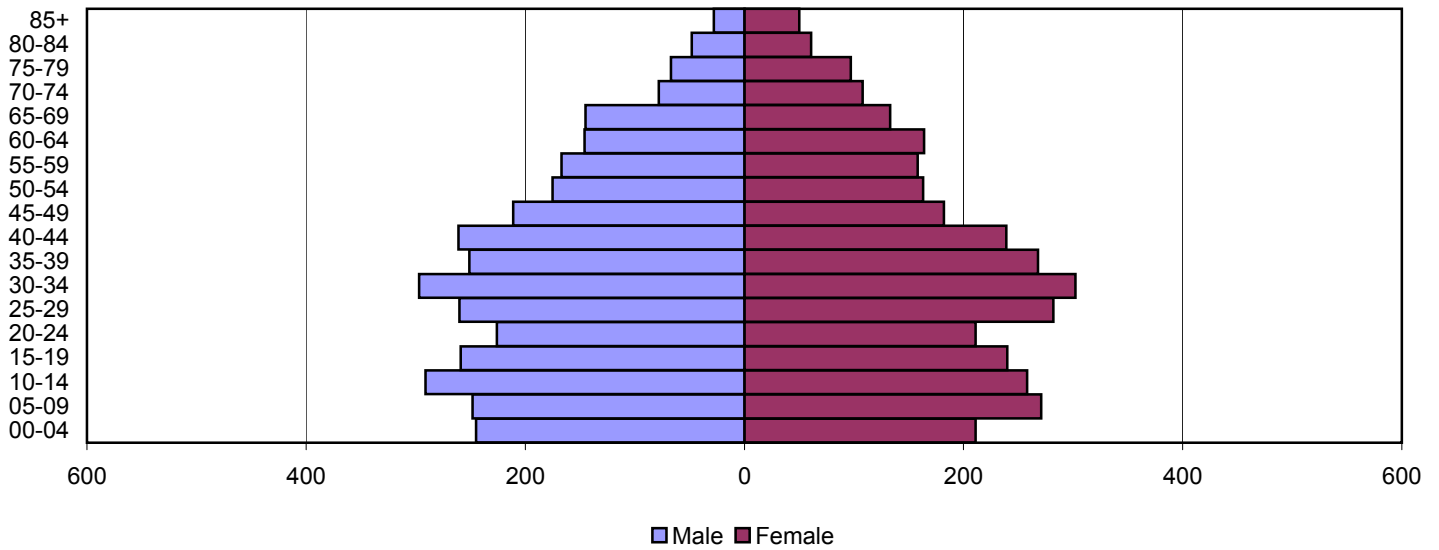

2000

Source: 1980, 1990, and 2000 Census

Produced by the Office of Workforce Research and Analysis, Kentucky Cabinet for Workforce Development

Spencer County Population Pyramids

1980

1990

2000

Source: 1980, 1990, and 2000 Census