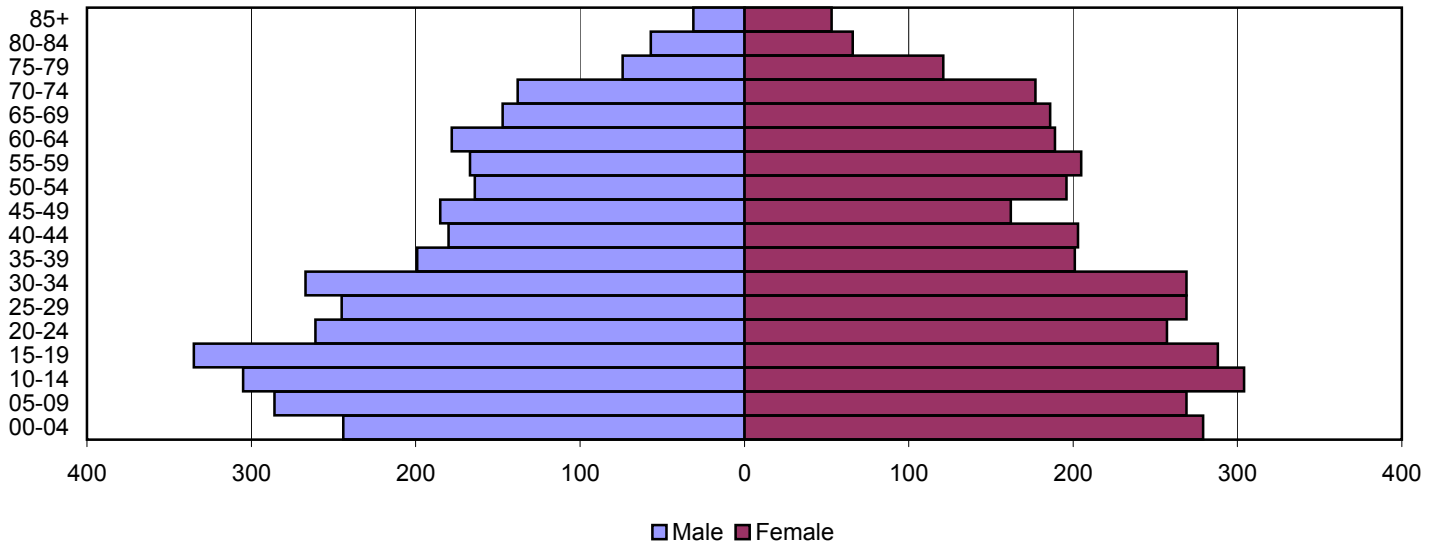

Nicholas County Population Pyramids

1980

1990