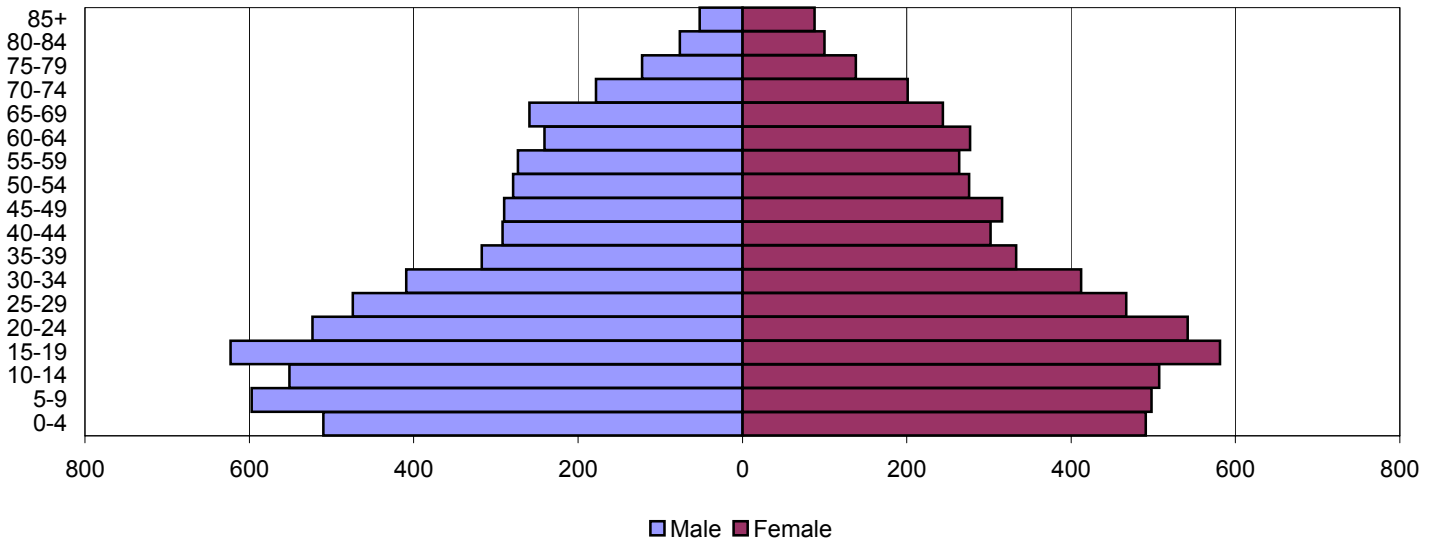

2000

Source: 1980, 1990, and 2000 Census

Produced by the Office of Workforce Research and Analysis, Kentucky Cabinet for Workforce Development

Morgan County Population Pyramids

1980

1990

2000

Source: 1980, 1990, and 2000 Census