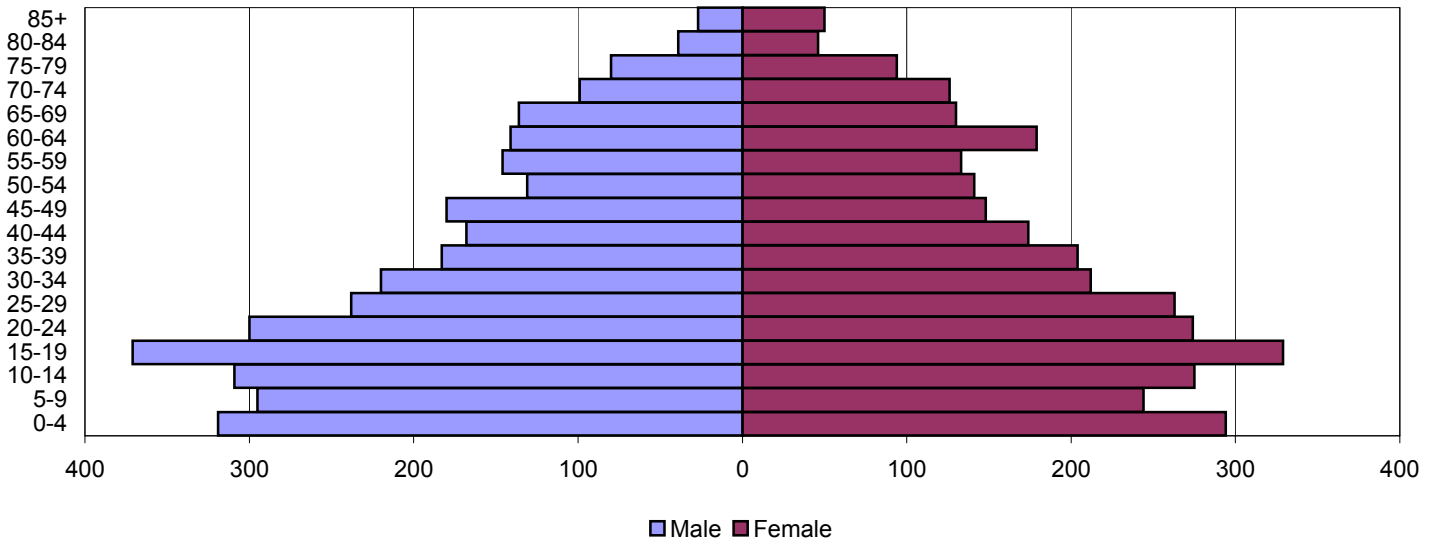

Wolfe County Population Pyramids

1980

1990