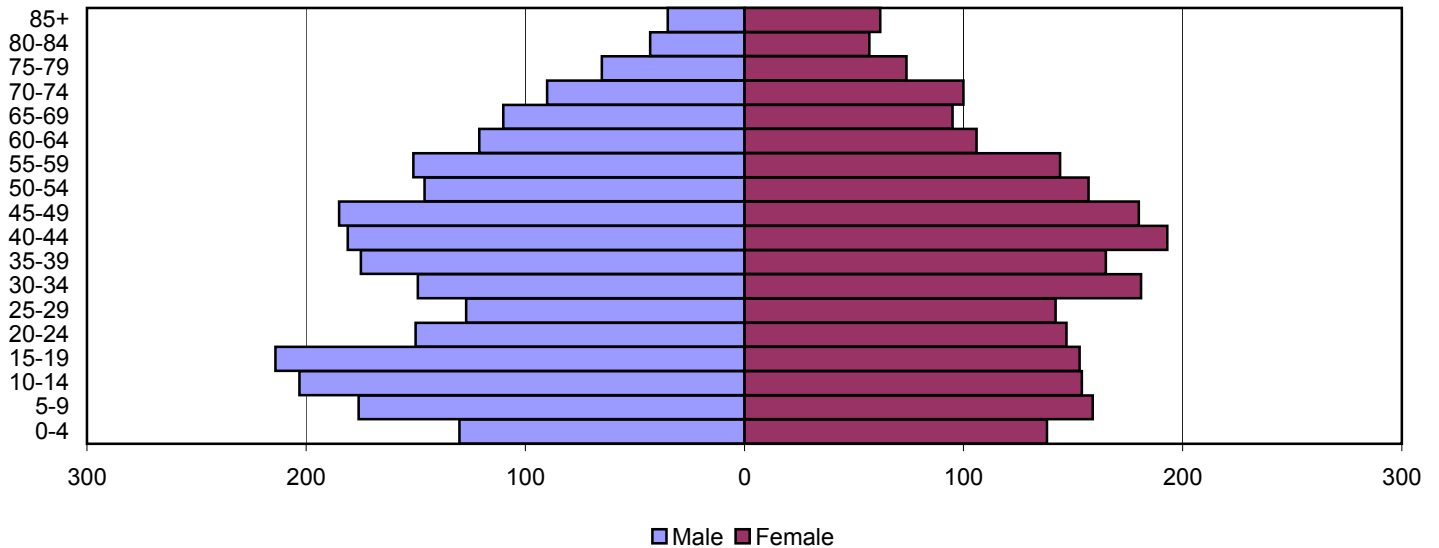

Owsley County Population Pyramids

1980

1990

2000

Source: 1980, 1990, and 2000 Census

Produced by the Office of Workforce Research and Analysis, Kentucky Cabinet for Workforce Development

Pendleton County Population Pyramids