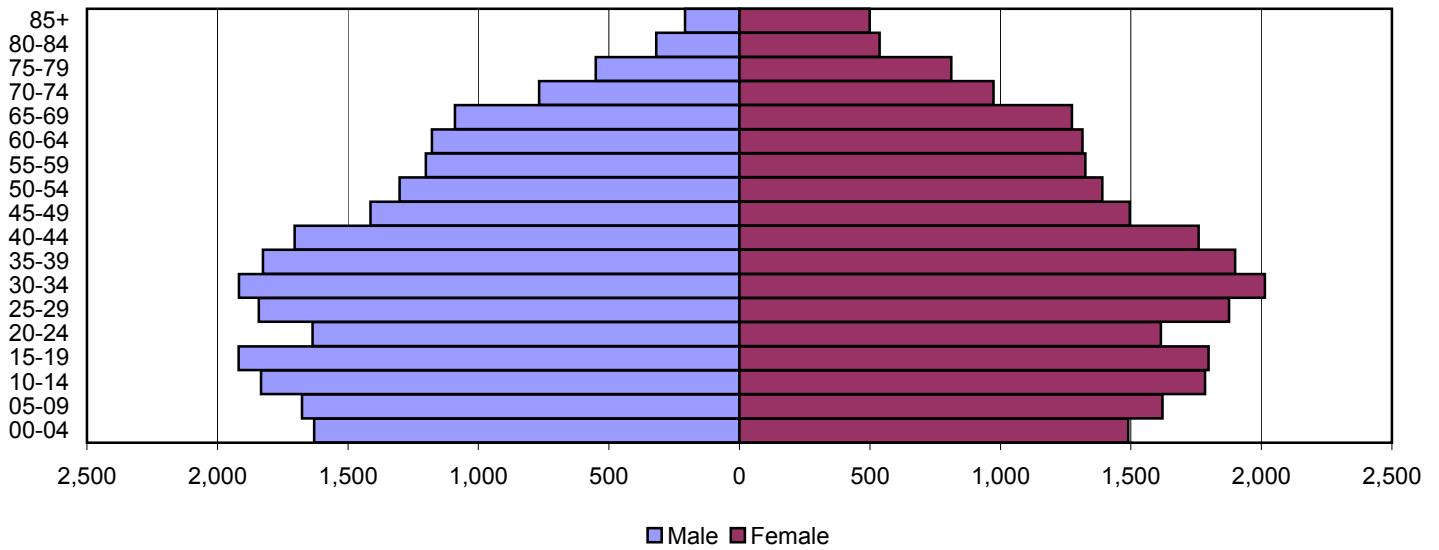

Pulaski County Population Pyramids

1980

1990

2000

Source: 1980, 1990, and 2000 Census

Produced by the Office of Workforce Research and Analysis, Kentucky Cabinet for Workforce Development