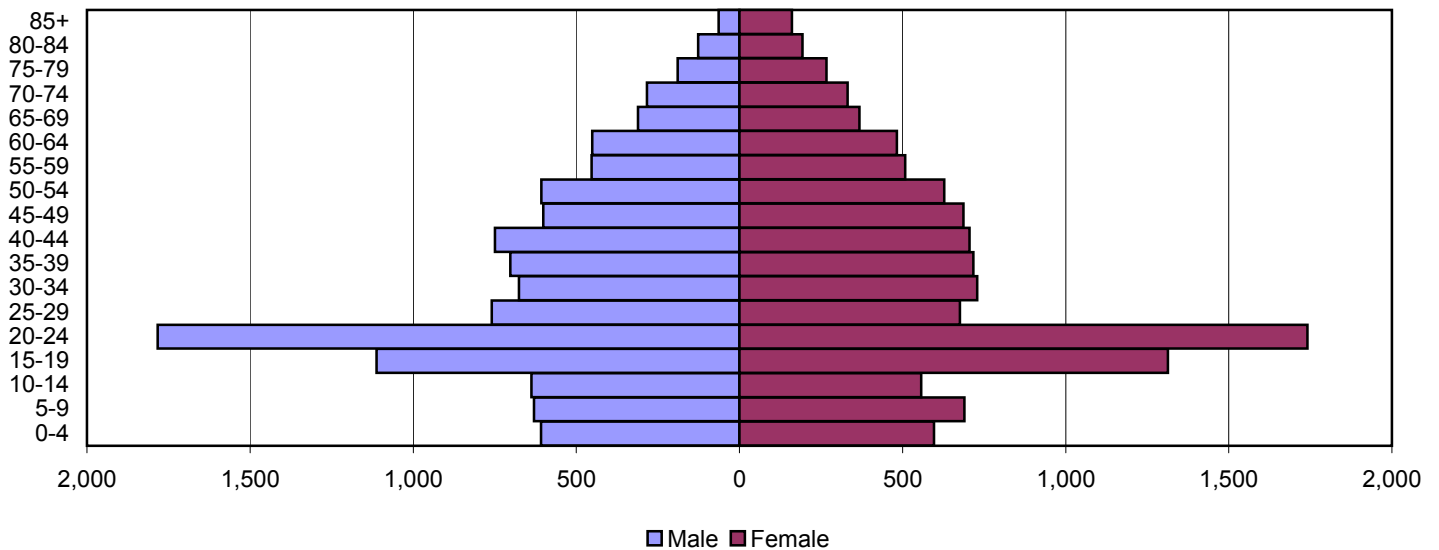

2000

Source: 1980, 1990, and 2000 Census

Produced by the Office of Workforce Research and Analysis, Kentucky Cabinet for Workforce Development

Rowan County Population Pyramids

1980

1990

2000

Source: 1980, 1990, and 2000 Census