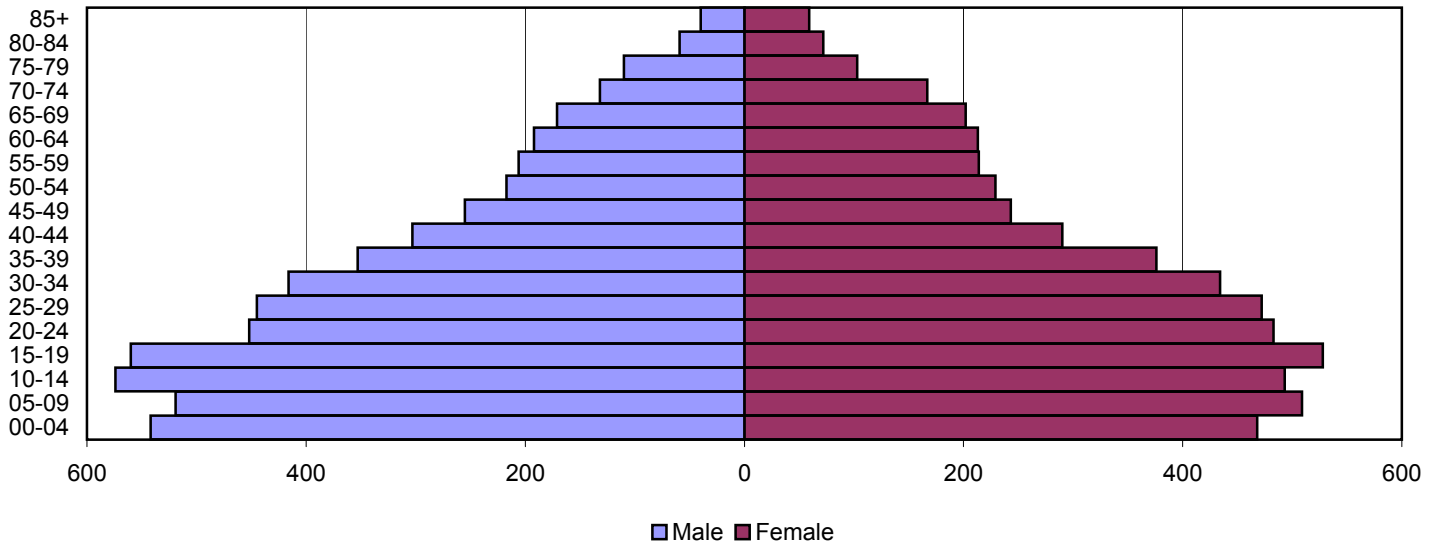

Powell County Population Pyramids

1980

1990