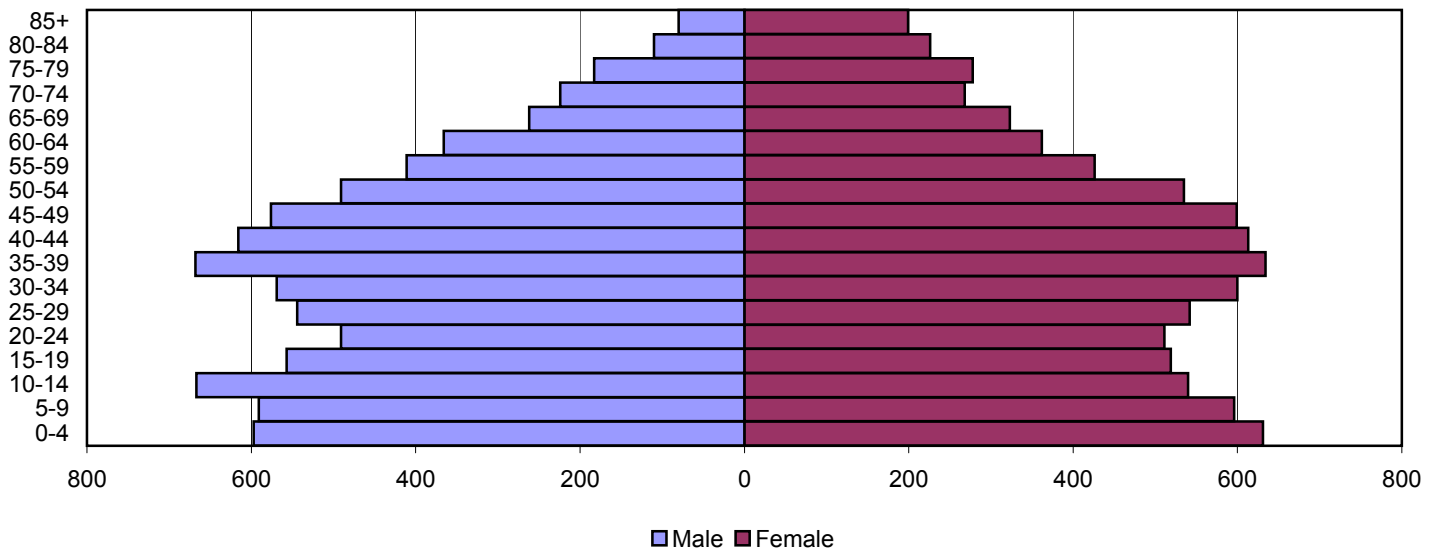

Source: 1980, 1990, and 2000 Census

Produced by the Office of Workforce Research and Analysis, Kentucky Cabinet for Workforce Development