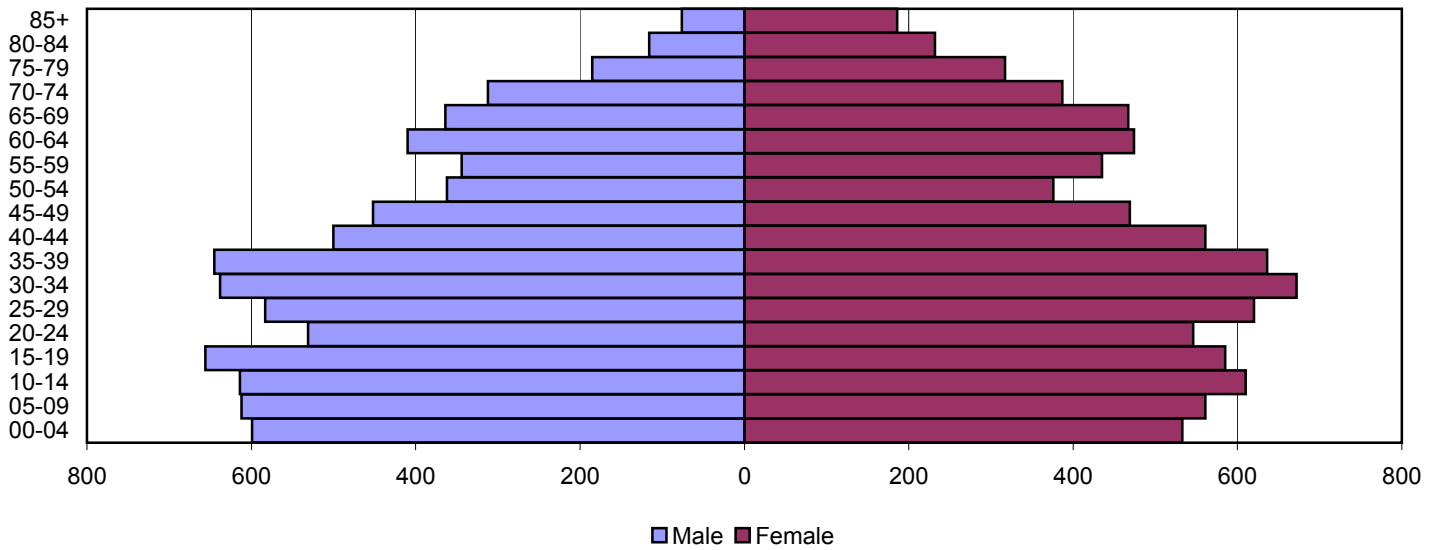

Mason County Population Pyramids

1980

1990

2000

Source: 1980, 1990, and 2000 Census

Produced by the Office of Workforce Research and Analysis, Kentucky Cabinet for Workforce Development