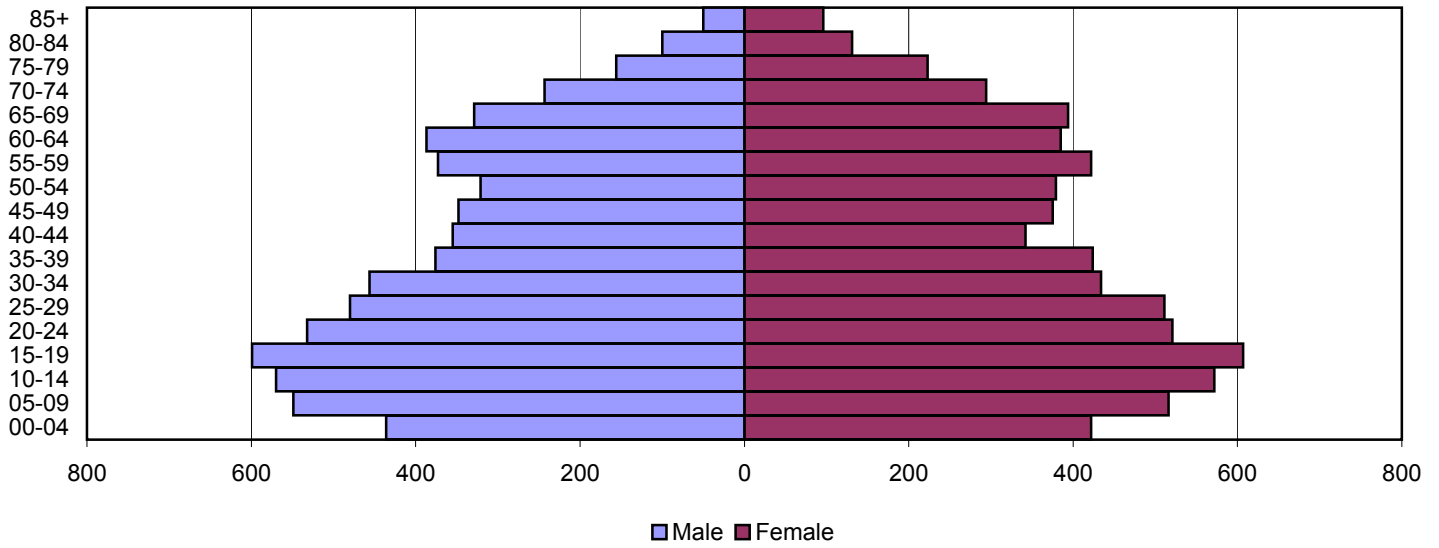

Russell County Population Pyramids

1980

1990