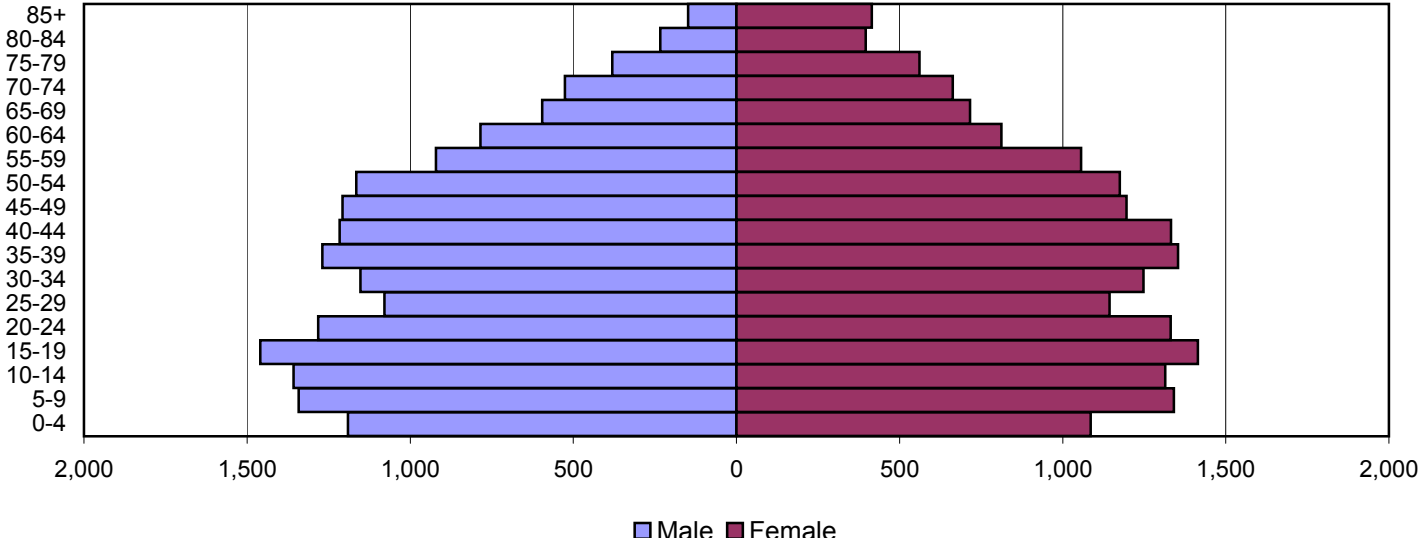

2000

Source: 1980, 1990, and 2000 Census

Produced by the Office of Workforce Research and Analysis, Kentucky Cabinet for Workforce Development

Whitley County Population Pyramids

1980

1990

2000

Source: 1980, 1990, and 2000 Census