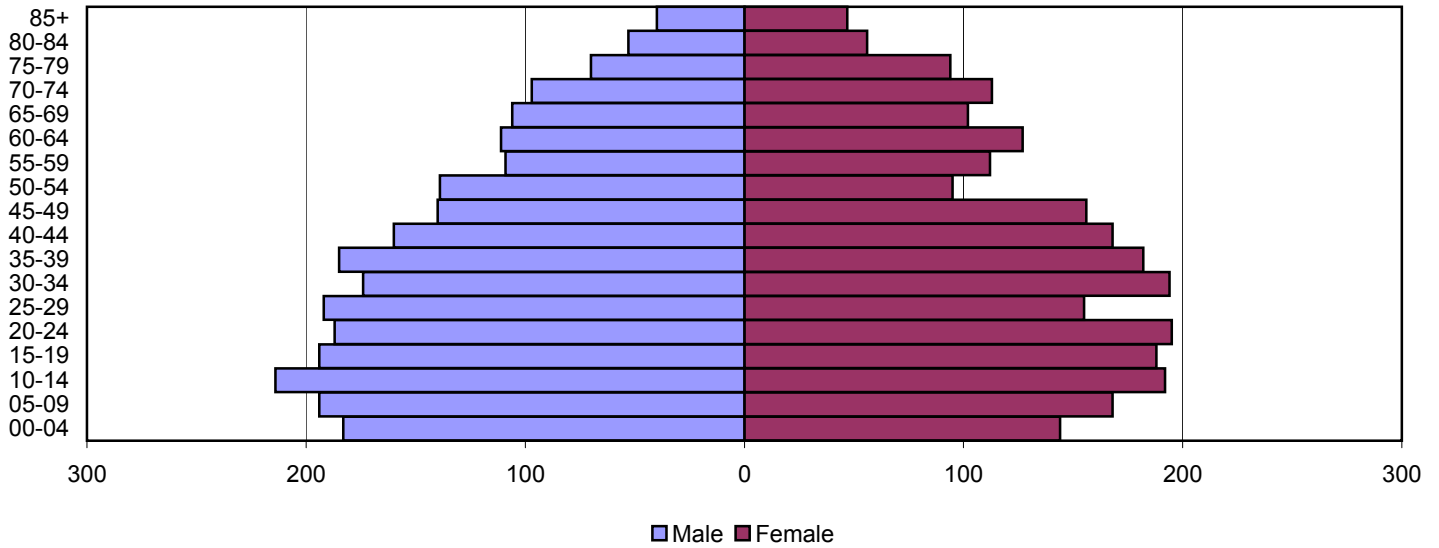

Owsley County Population Pyramids

1980

1990

2000

Source: 1980, 1990, and 2000 Census

Produced by the Office of Workforce Research and Analysis, Kentucky Cabinet for Workforce Development