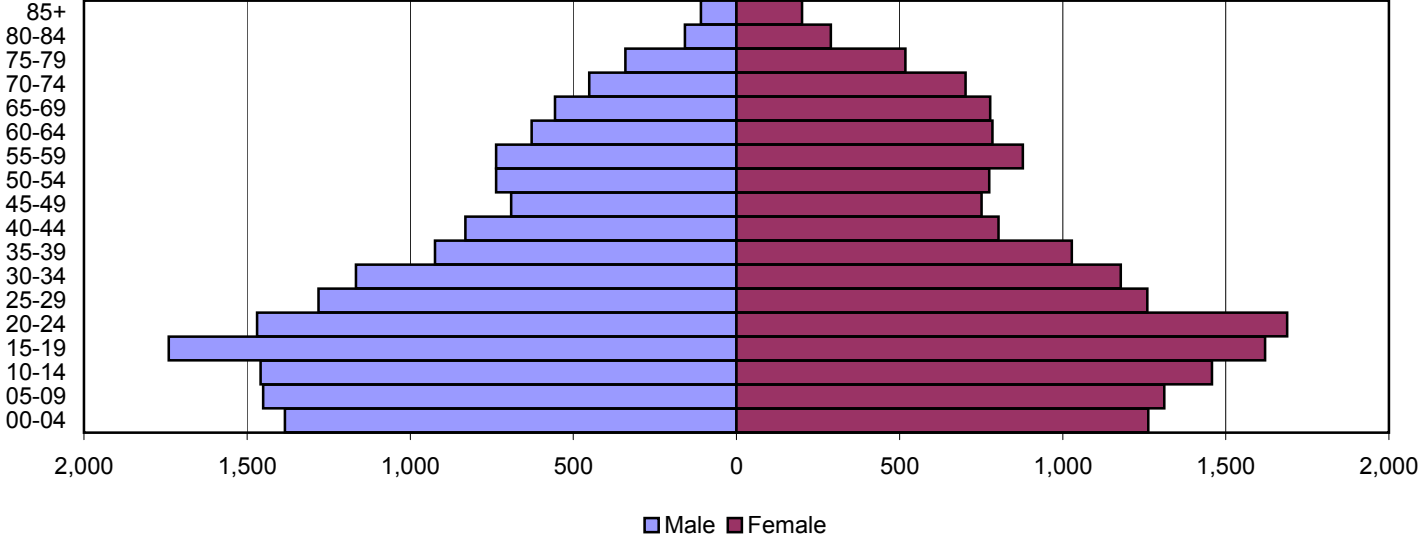

2000

Source: 1980, 1990, and 2000 Census

Produced by the Office of Workforce Research and Analysis, Kentucky Cabinet for Workforce Development

Whitley County Population Pyramids

1980

1990

2000

Source: 1980, 1990, and 2000 Census