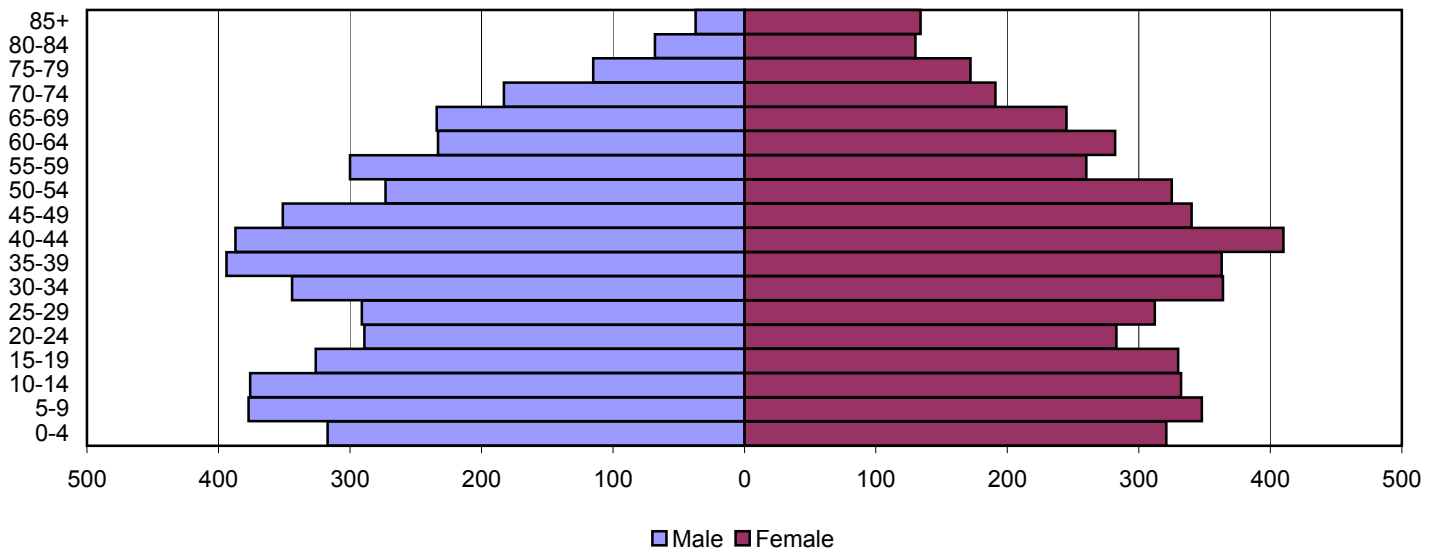

Metcalfe County Population Pyramids

1980

1990

2000

Source: 1980, 1990, and 2000 Census

Produced by the Office of Workforce Research and Analysis, Kentucky Cabinet for Workforce Development

Monroe County Population Pyramids