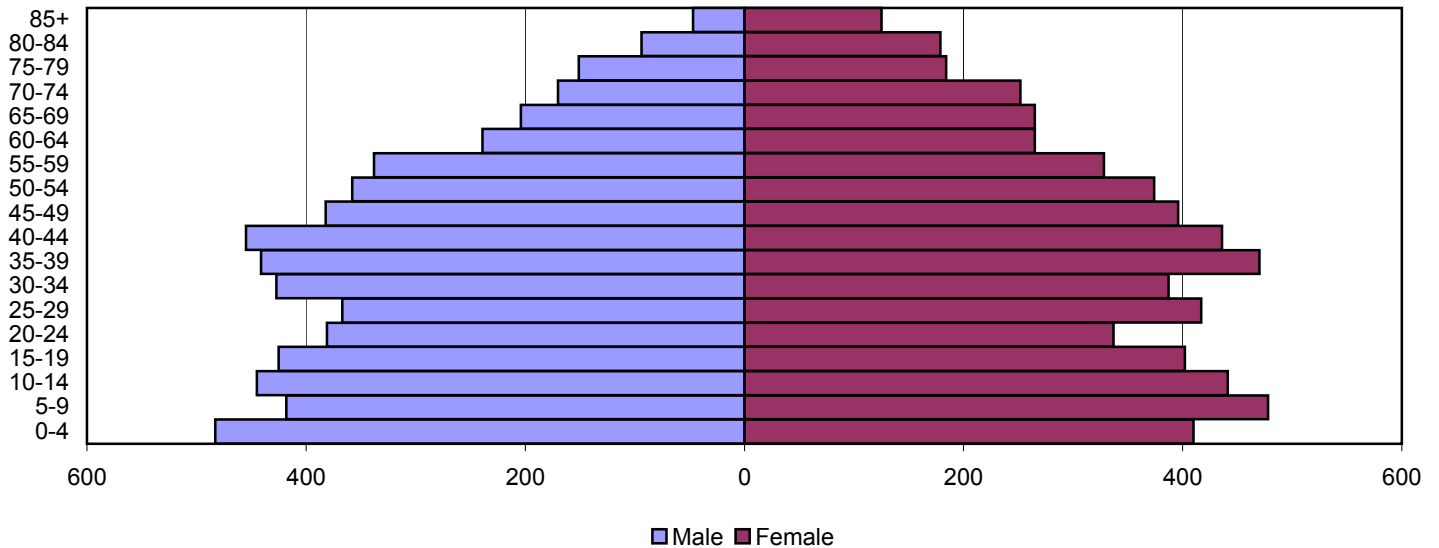

Todd County Population Pyramids

1980

1990

2000

Source: 1980, 1990, and 2000 Census

Produced by the Office of Workforce Research and Analysis, Kentucky Cabinet for Workforce Development

Trigg County Population Pyramids