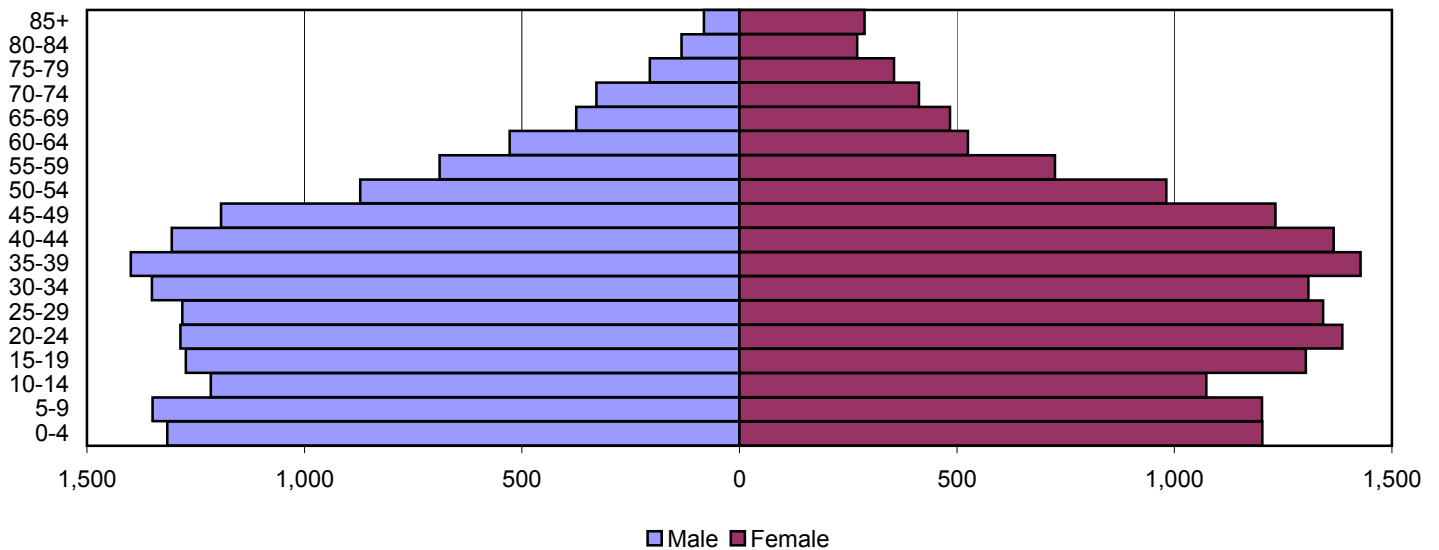

Scott County Population Pyramids

1980

1990

2000

Source: 1980, 1990, and 2000 Census

Produced by the Office of Workforce Research and Analysis, Kentucky Cabinet for Workforce Development

Shelby County Population Pyramids