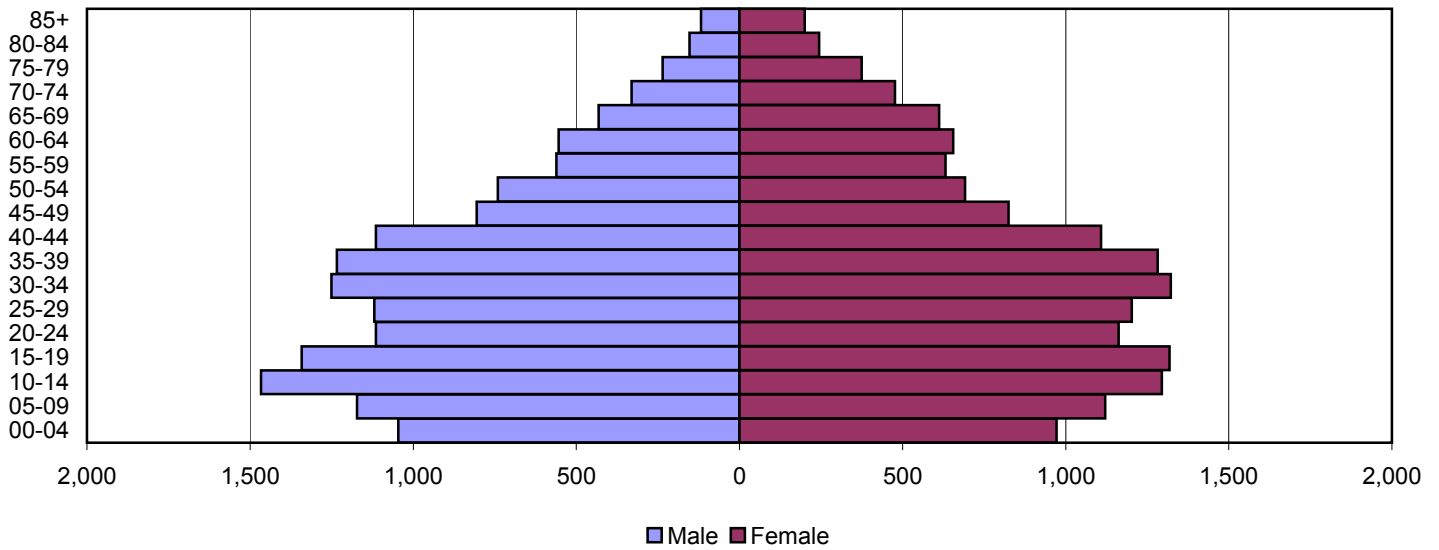

1980

1990

2000

Source: 1980, 1990, and 2000 Census

Produced by the Office of Workforce Research and Analysis, Kentucky Cabinet for Workforce Development

Perry County Population Pyramids

1980

1990