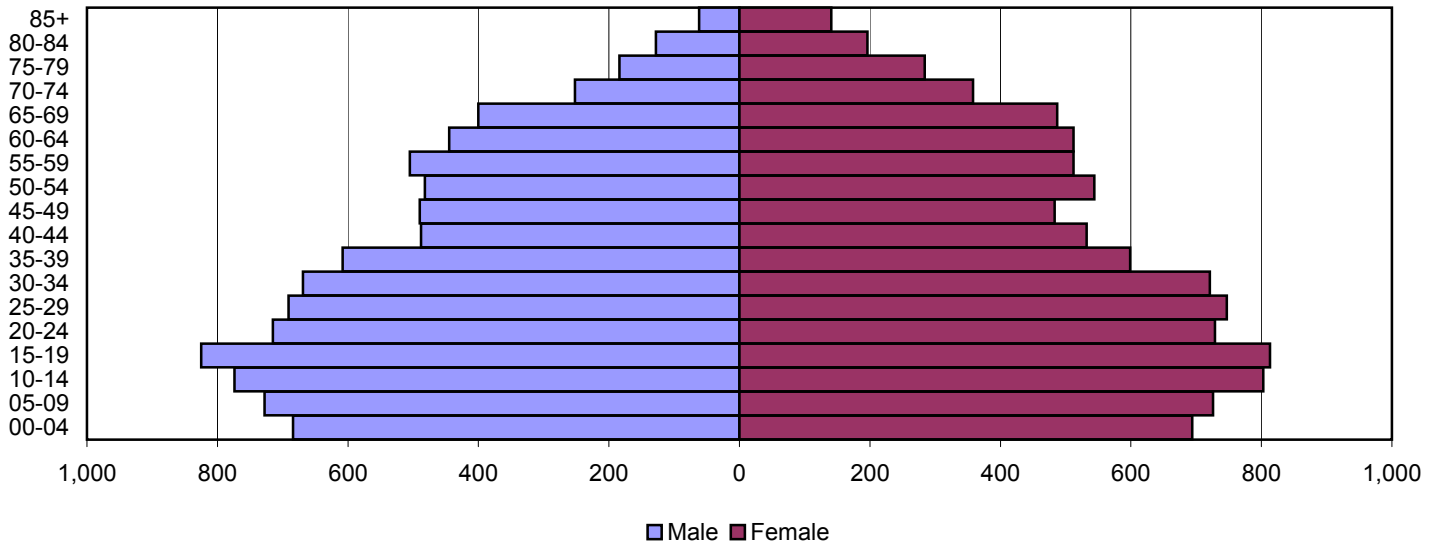

Mercer County Population Pyramids

1980

1990