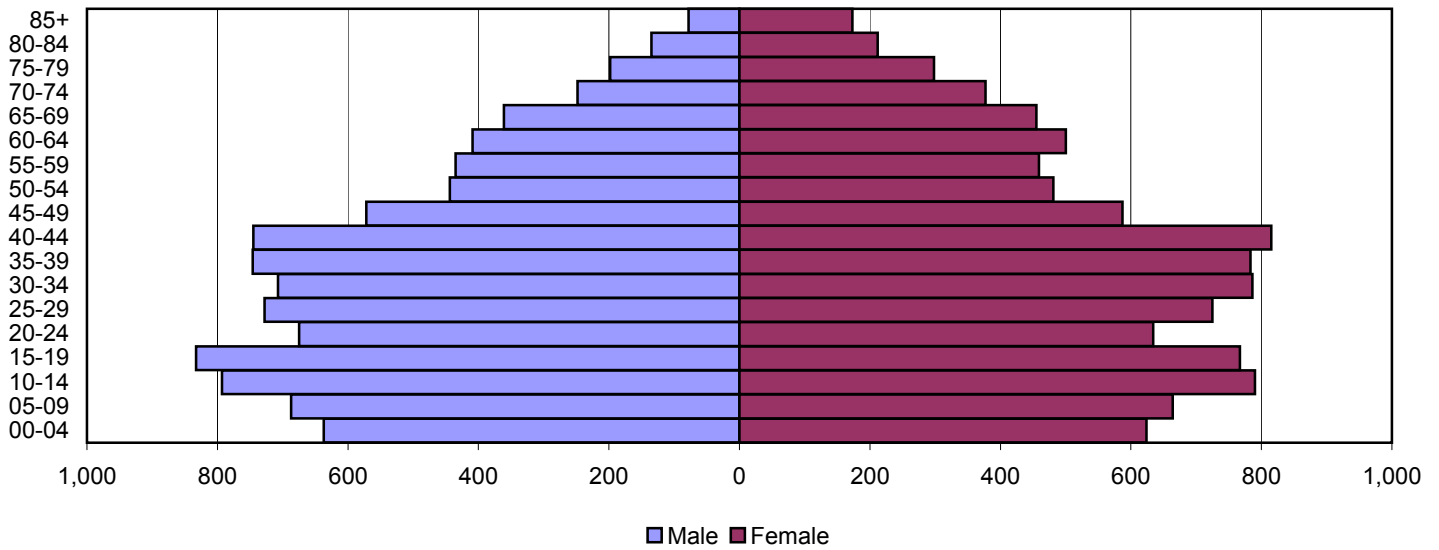

1980

1990

2000

Source: 1980, 1990, and 2000 Census

Produced by the Office of Workforce Research and Analysis, Kentucky Cabinet for Workforce Development

Montgomery County Population Pyramids

1980

1990