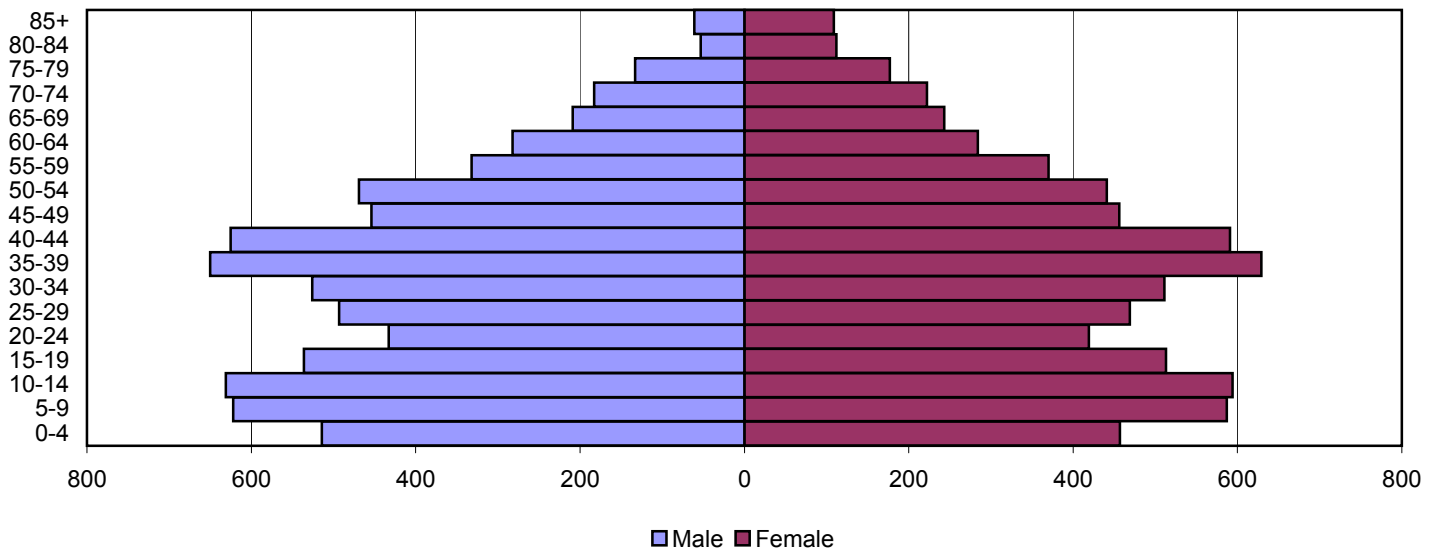

Source: 1980, 1990, and 2000 Census

Produced by the Office of Workforce Research and Analysis, Kentucky Cabinet for Workforce Development