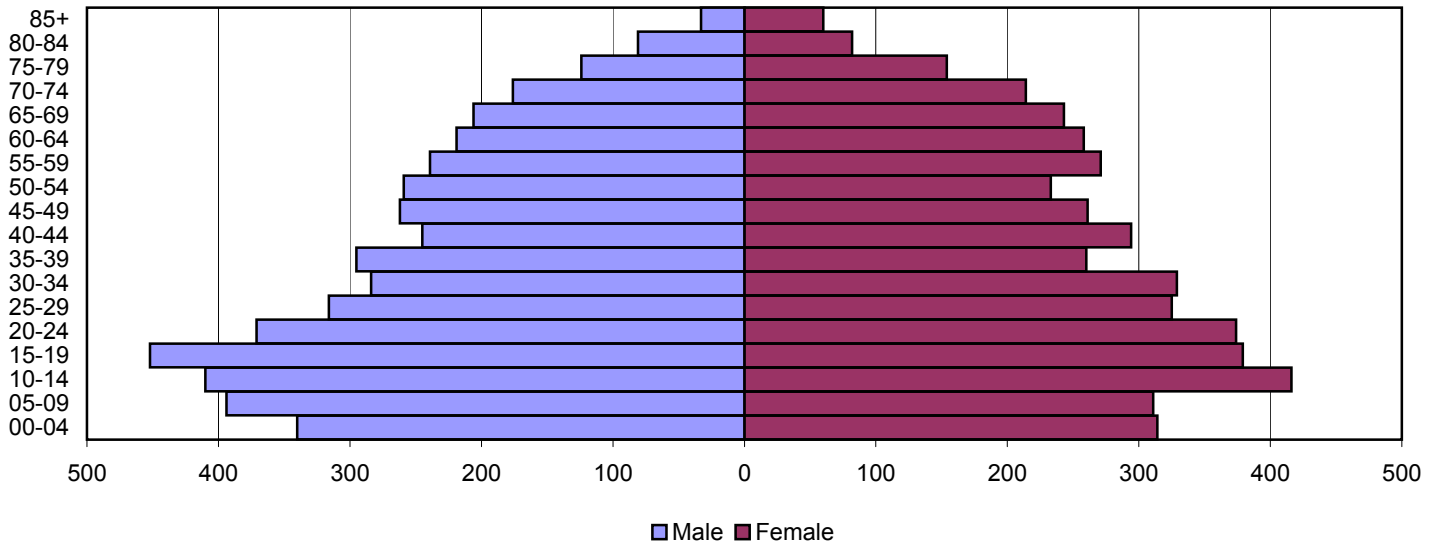

Metcalfe County Population Pyramids

1980

1990