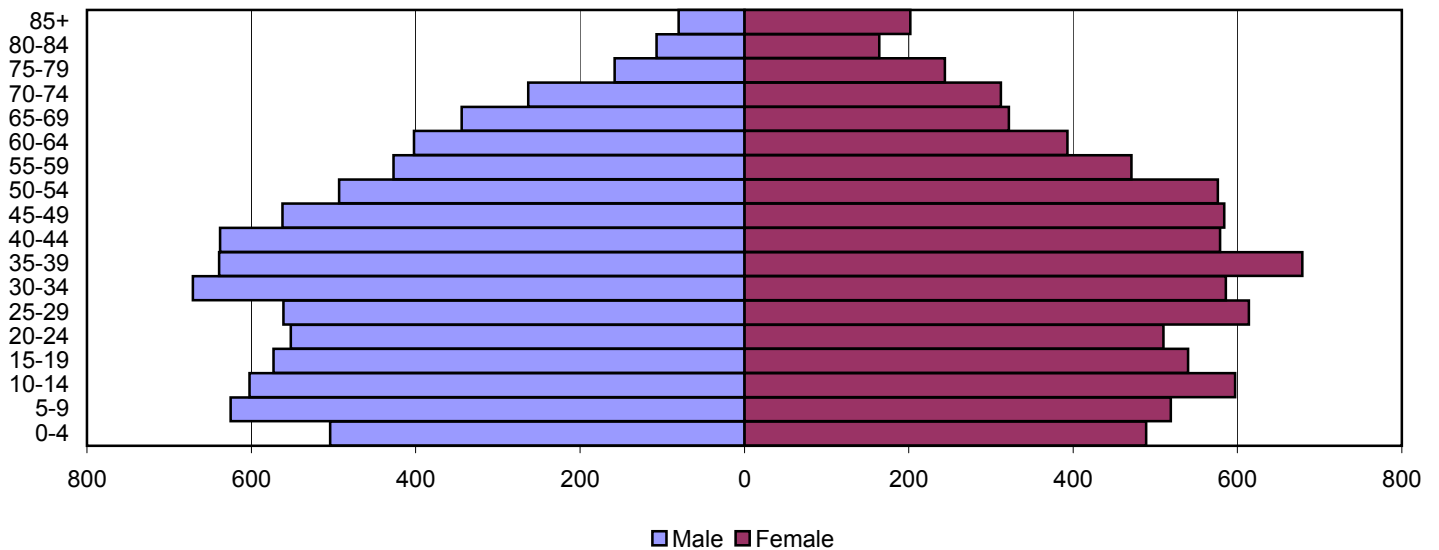

Source: 1980, 1990, and 2000 Census

Produced by the Office of Workforce Research and Analysis, Kentucky Cabinet for Workforce Development