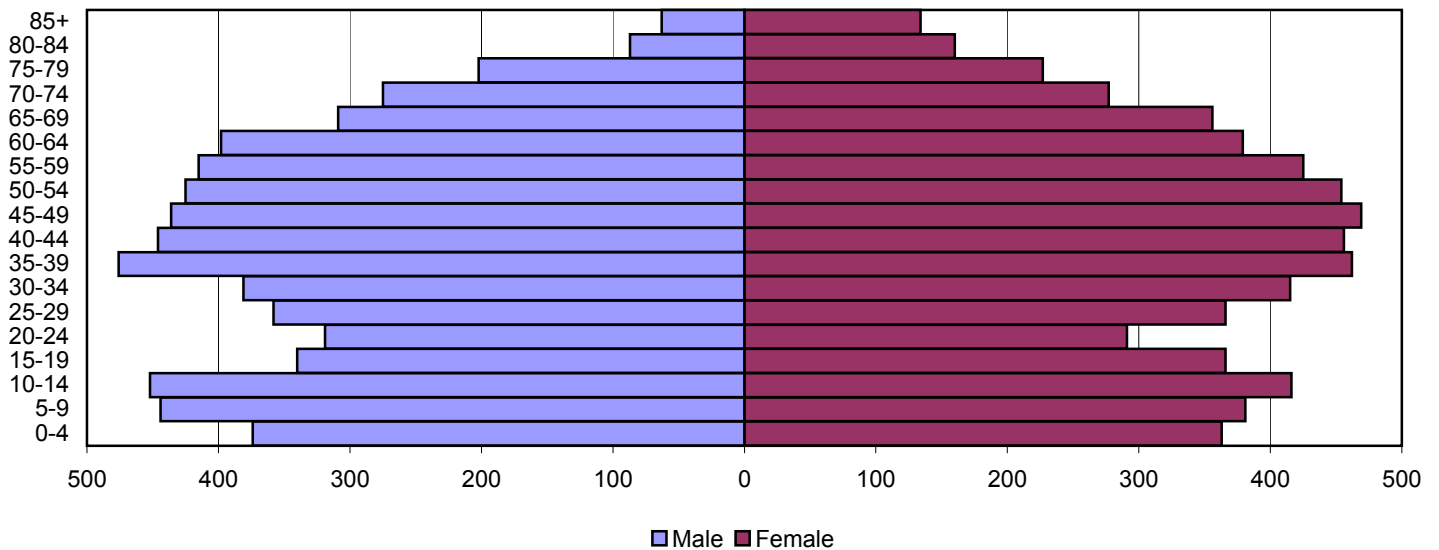

Source: 1980, 1990, and 2000 Census

Produced by the Office of Workforce Research and Analysis, Kentucky Cabinet for Workforce Development