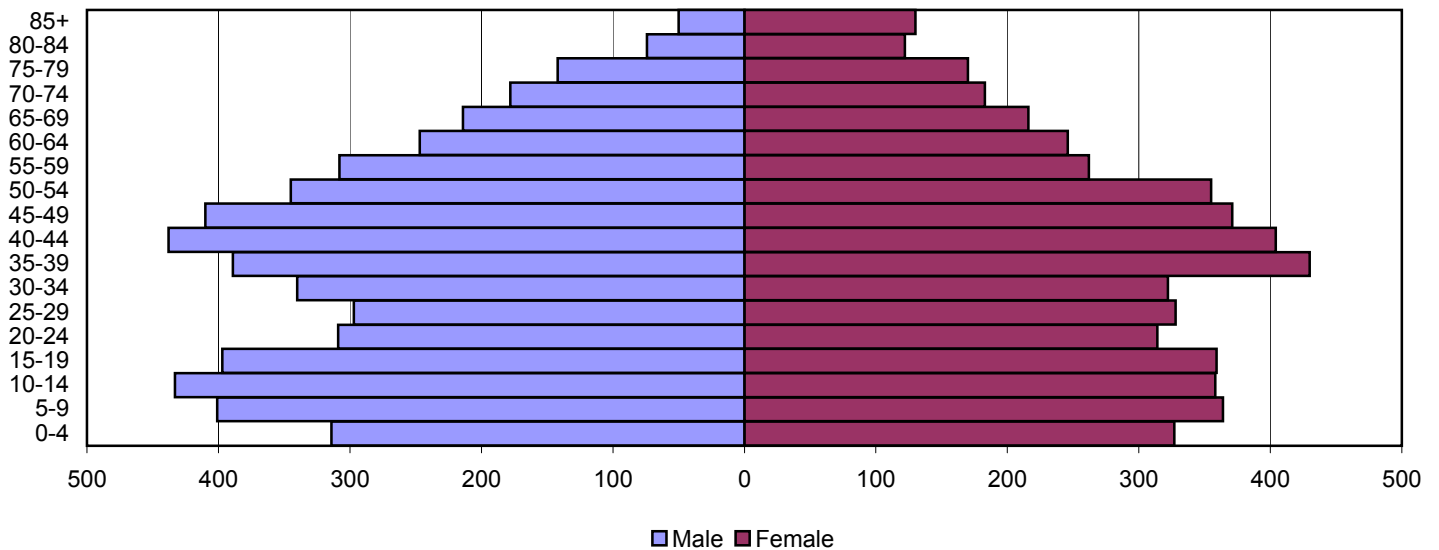

Produced by the Office of Workforce Research and Analysis, Kentucky Cabinet for Workforce Development

Owen County Population Pyramids

1980

1990

2000

Source: 1980, 1990, and 2000 Census

Produced by the Office of Workforce Research and Analysis, Kentucky Cabinet for Workforce Development