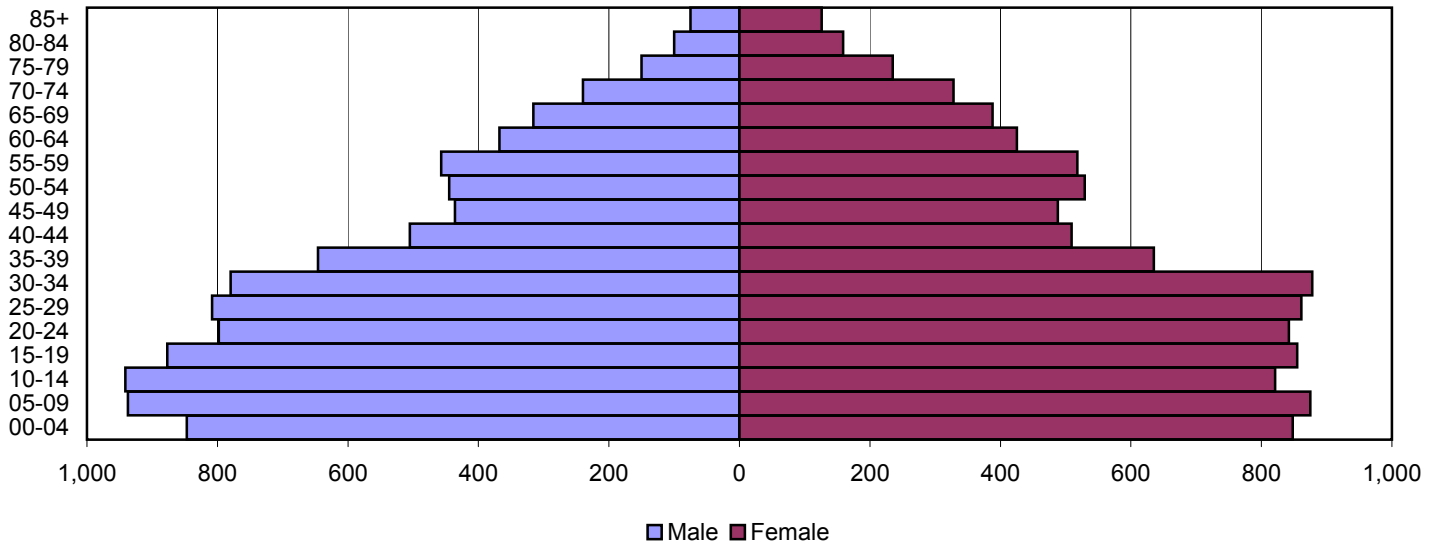

1980

1990

2000

Source: 1980, 1990, and 2000 Census

Produced by the Office of Workforce Research and Analysis, Kentucky Cabinet for Workforce Development

Montgomery County Population Pyramids

1980

1990