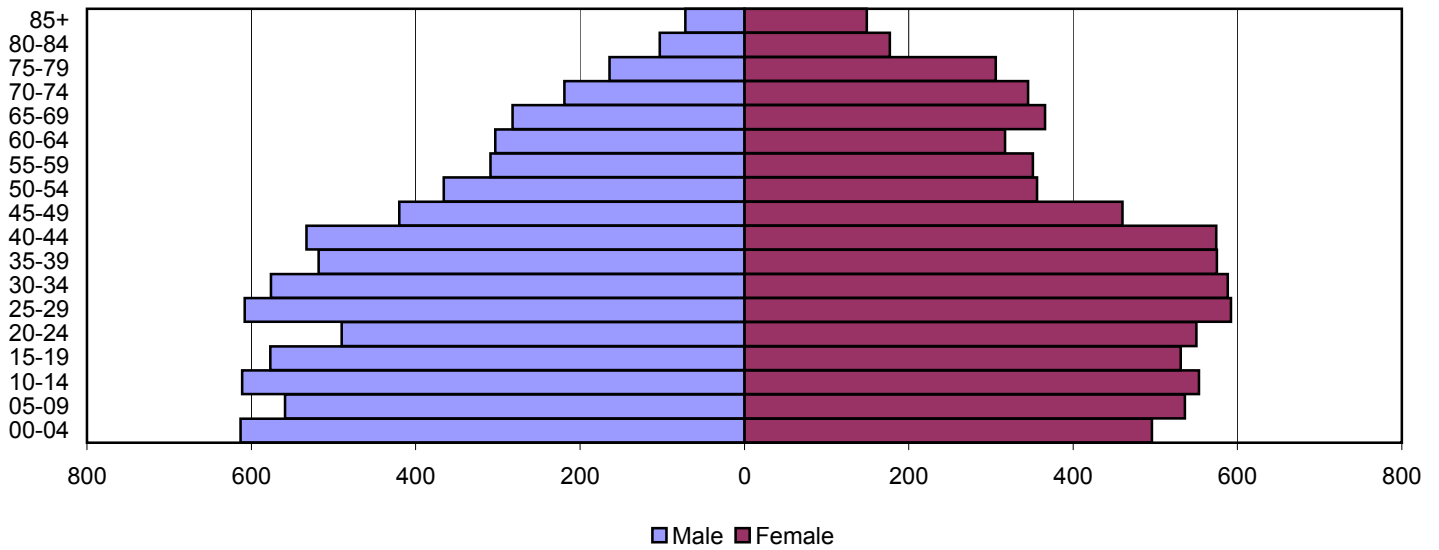

1980

1990

2000

Source: 1980, 1990, and 2000 Census

Produced by the Office of Workforce Research and Analysis, Kentucky Cabinet for Workforce Development

Simpson County Population Pyramids

1980

1990