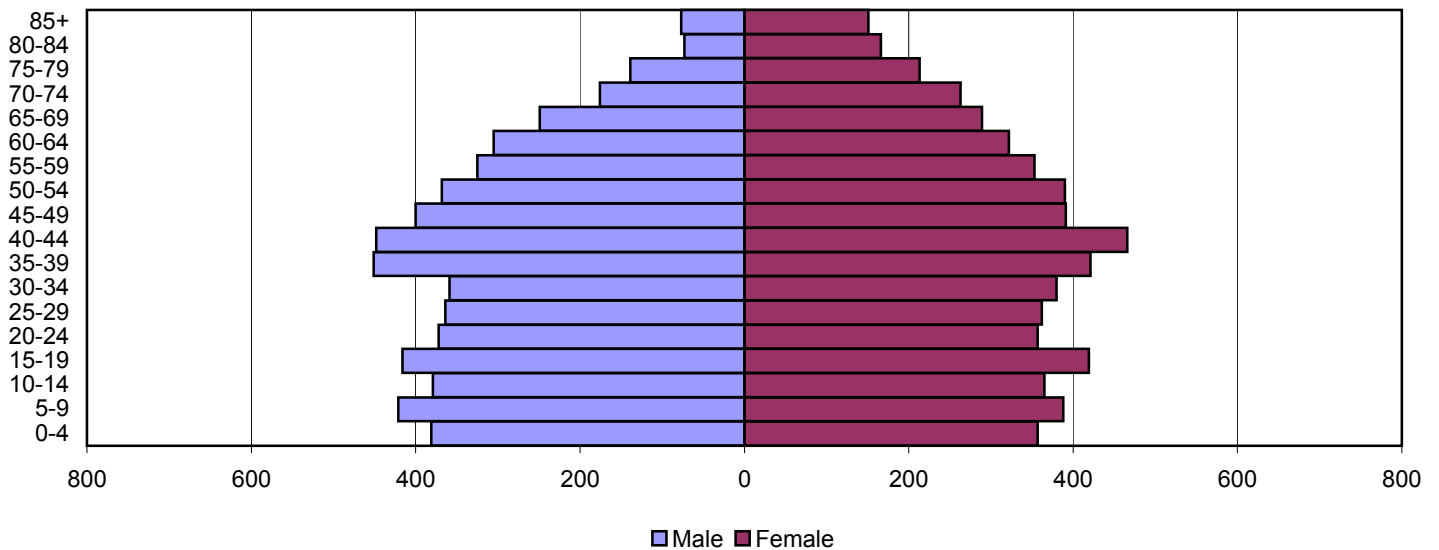

Source: 1980, 1990, and 2000 Census

Produced by the Office of Workforce Research and Analysis, Kentucky Cabinet for Workforce Development