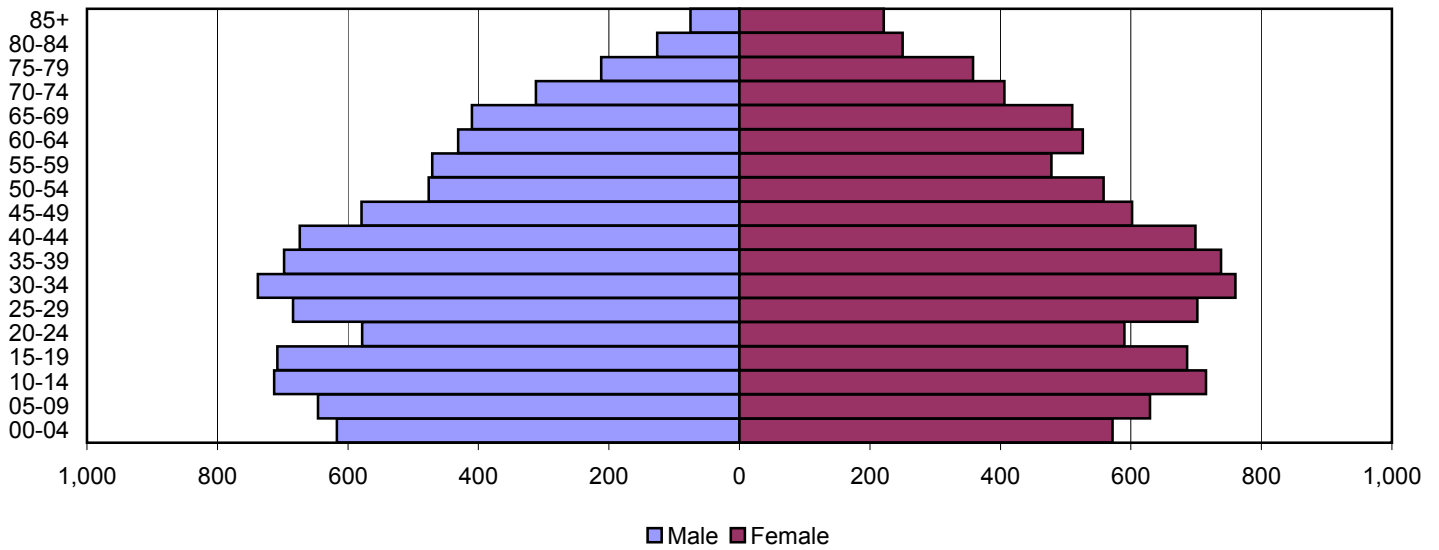

Mercer County Population Pyramids

1980

1990

2000

Source: 1980, 1990, and 2000 Census

Produced by the Office of Workforce Research and Analysis, Kentucky Cabinet for Workforce Development