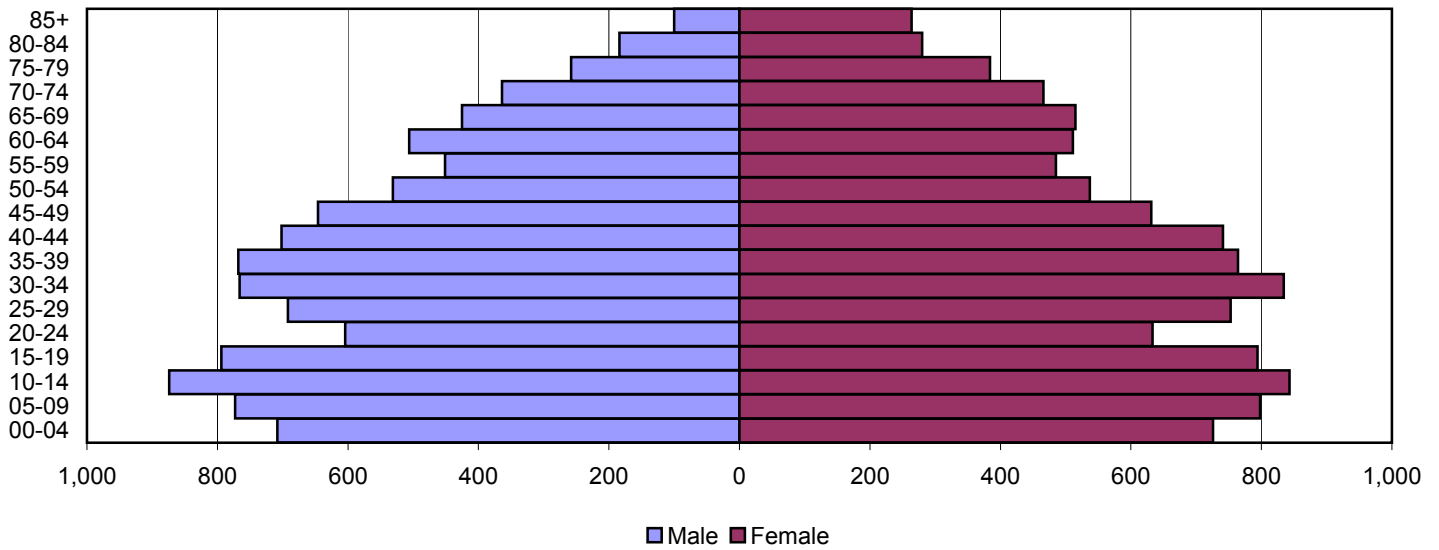

1980

1990

2000

Source: 1980, 1990, and 2000 Census

Produced by the Office of Workforce Research and Analysis, Kentucky Cabinet for Workforce Development

Ohio County Population Pyramids

1980

1990