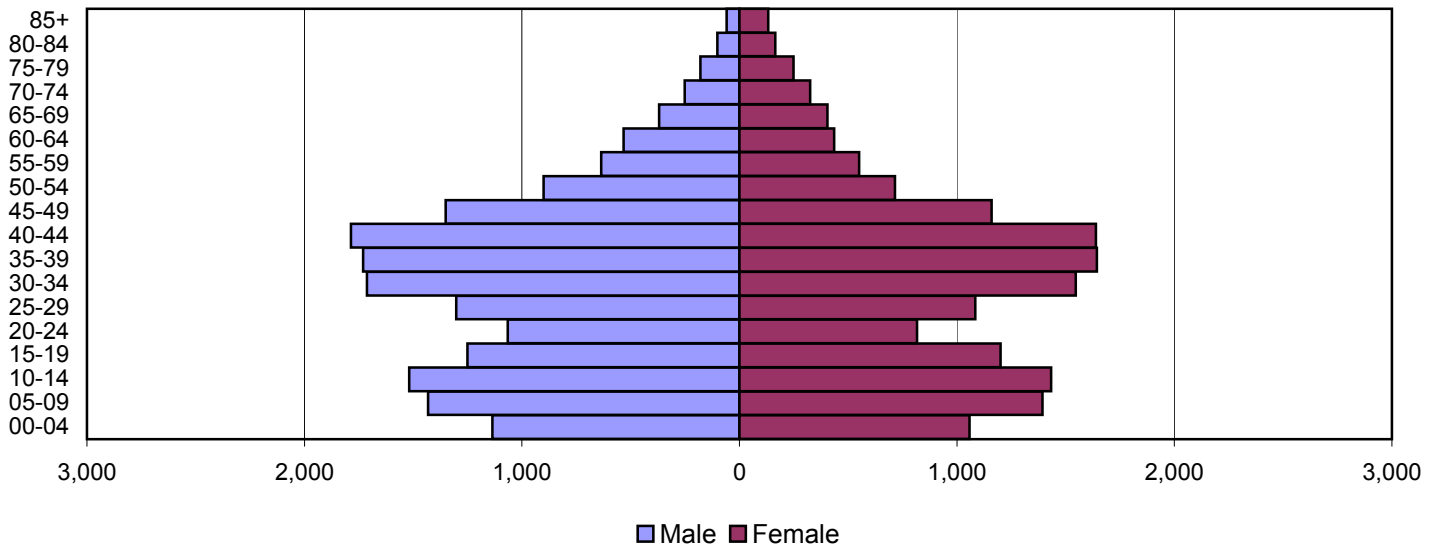

2000

Source: 1980, 1990, and 2000 Census

Produced by the Office of Workforce Research and Analysis, Kentucky Cabinet for Workforce Development

Oldham County Population Pyramids

1980

1990

2000

Source: 1980, 1990, and 2000 Census