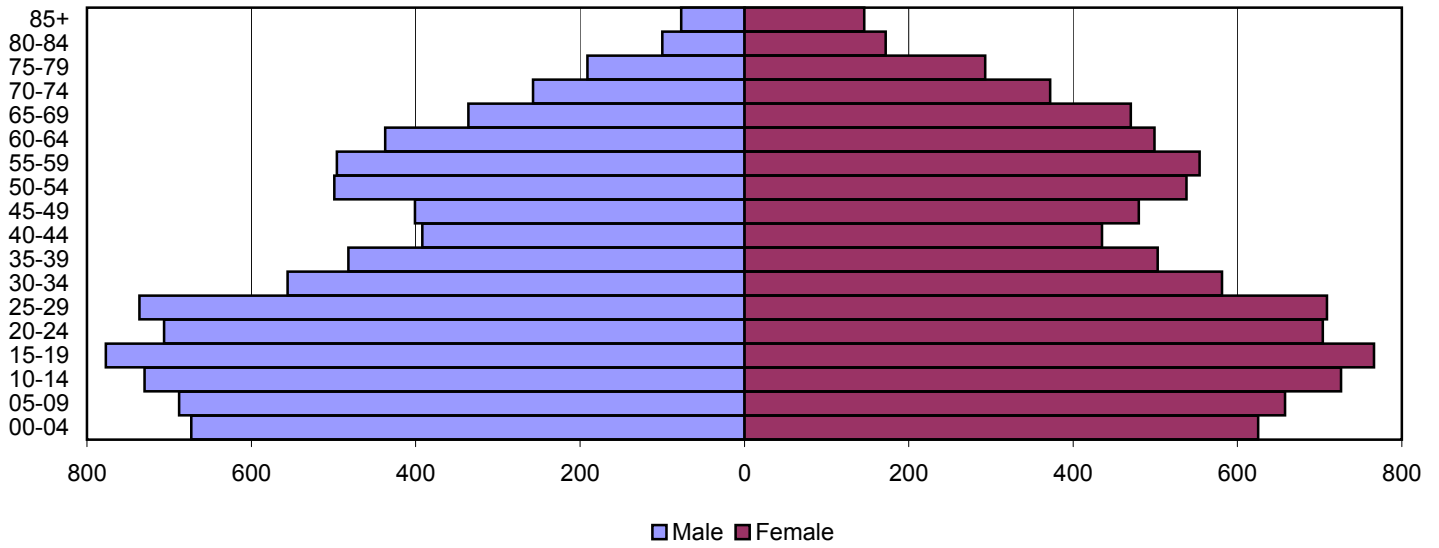

Mason County Population Pyramids

1980

1990