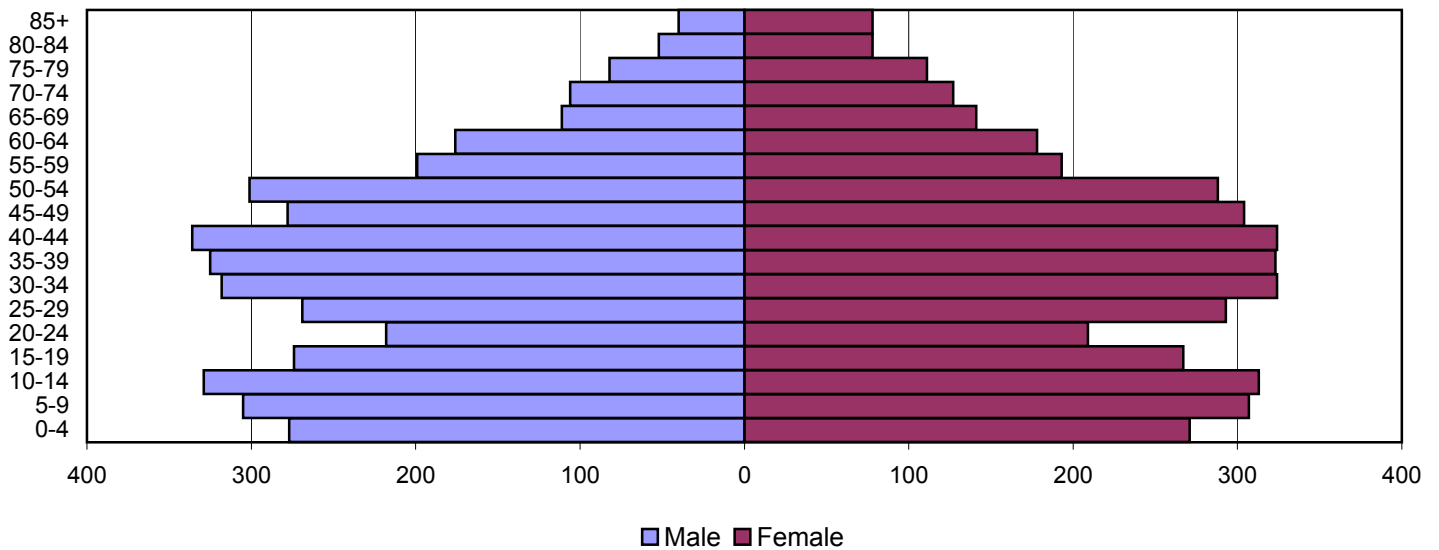

Source: 1980, 1990, and 2000 Census

Produced by the Office of Workforce Research and Analysis, Kentucky Cabinet for Workforce Development