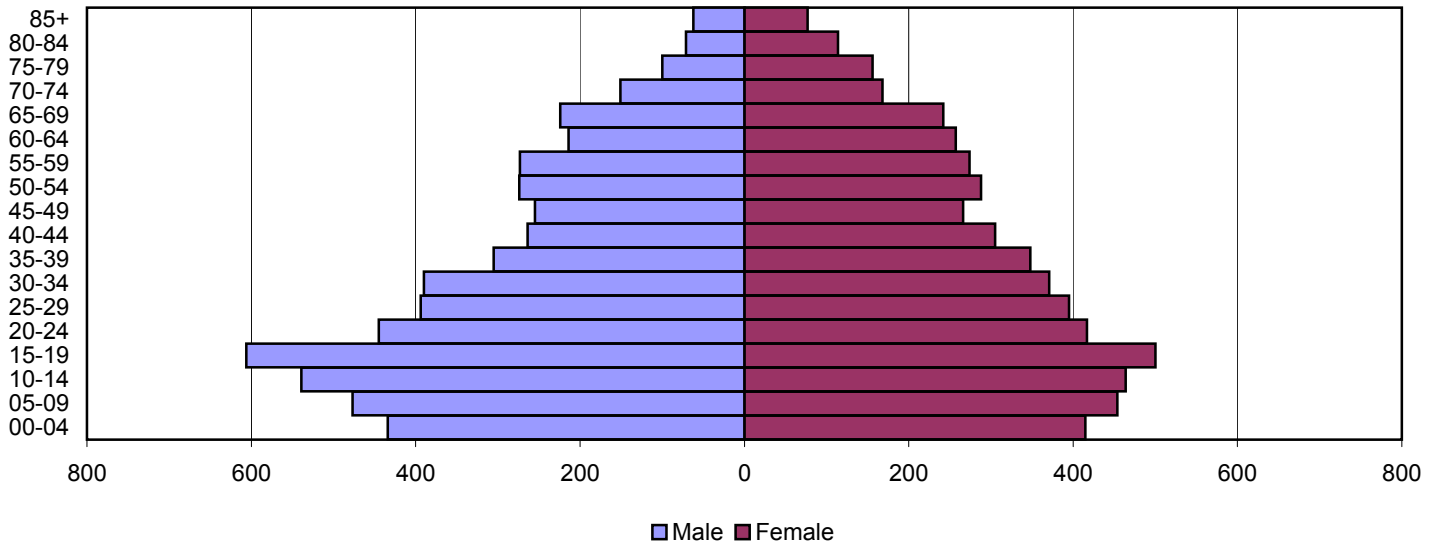

Pendleton County Population Pyramids

1980

1990