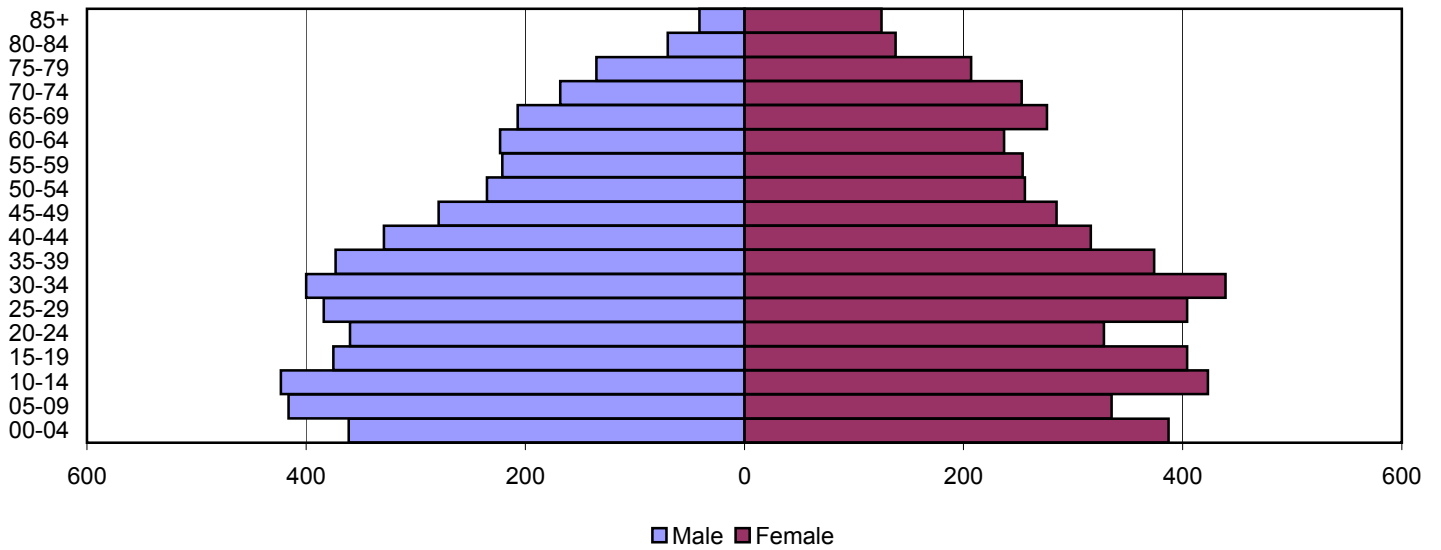

Washington County Population Pyramids

1980

1990

2000

Source: 1980, 1990, and 2000 Census

Produced by the Office of Workforce Research and Analysis, Kentucky Cabinet for Workforce Development