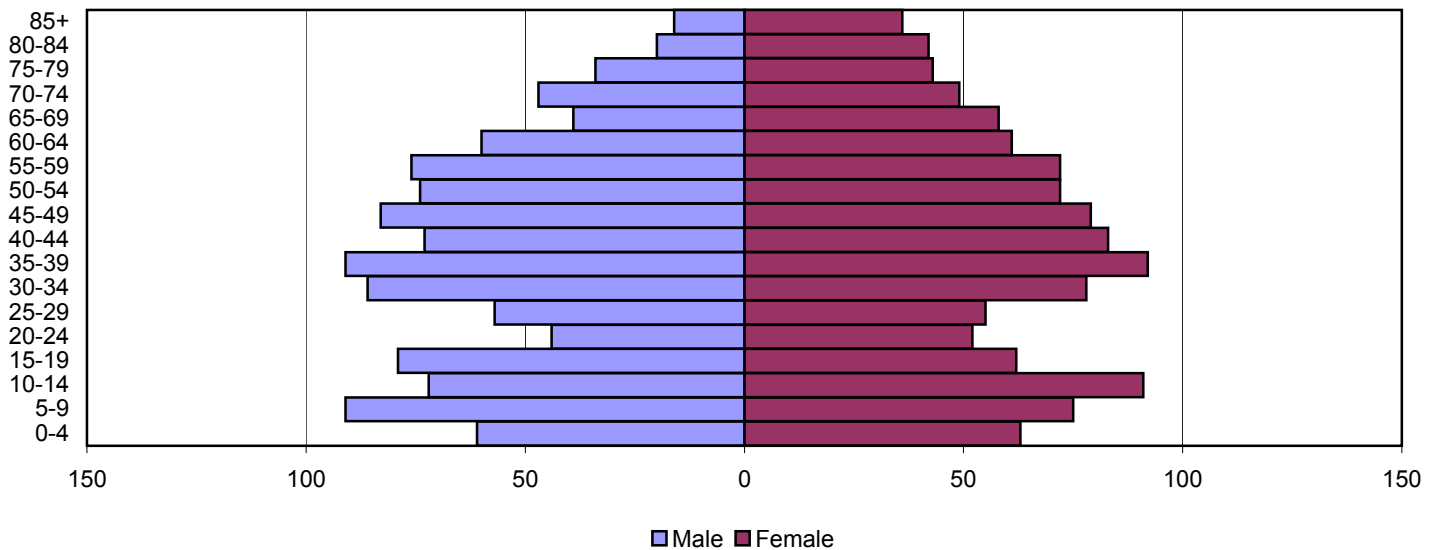

Source: 1980, 1990, and 2000 Census

Produced by the Office of Workforce Research and Analysis, Kentucky Cabinet for Workforce Development