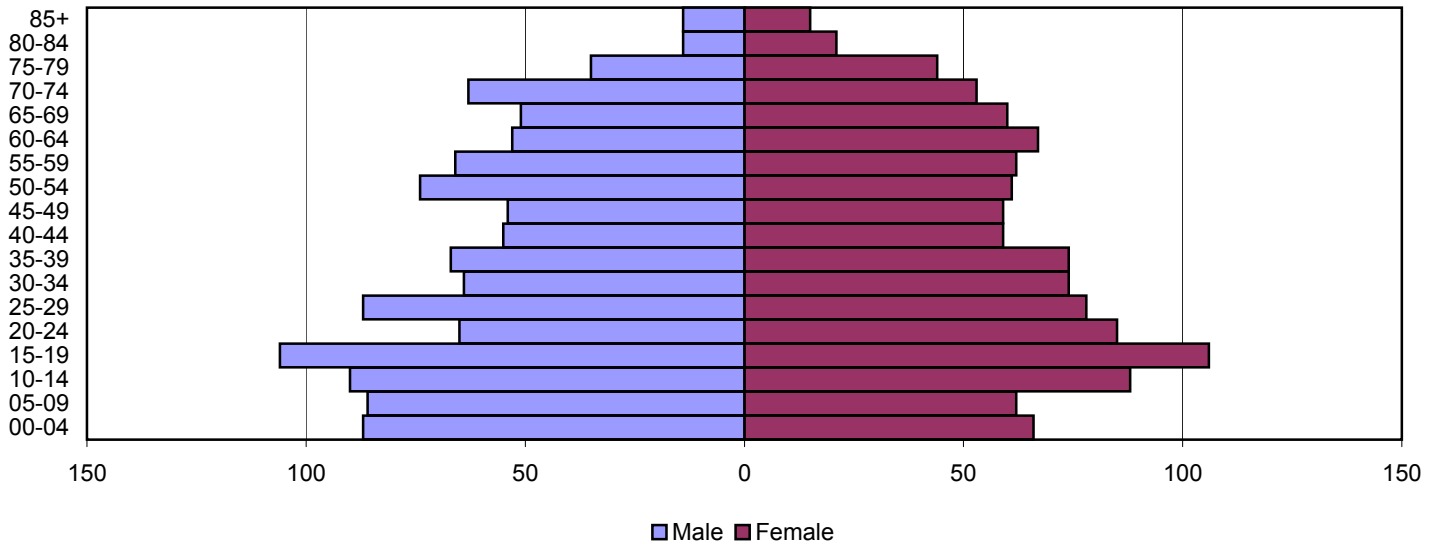

Robertson County Population Pyramids

1980

1990