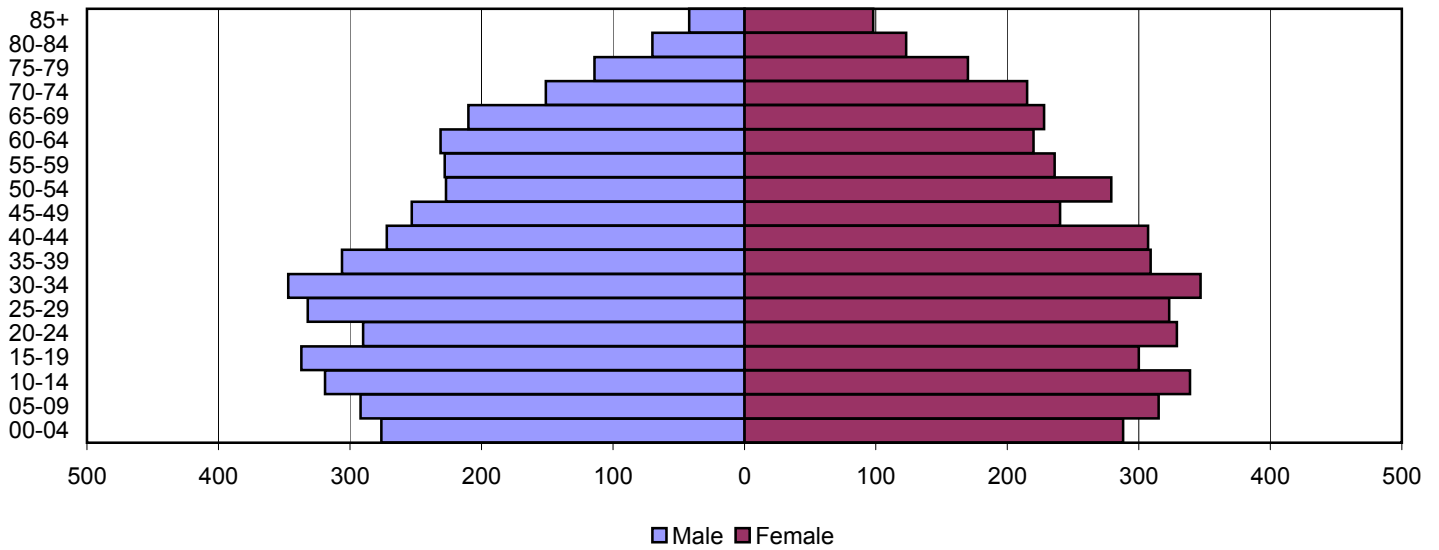

Metcalfe County Population Pyramids

1980

1990

2000

Source: 1980, 1990, and 2000 Census

Produced by the Office of Workforce Research and Analysis, Kentucky Cabinet for Workforce Development