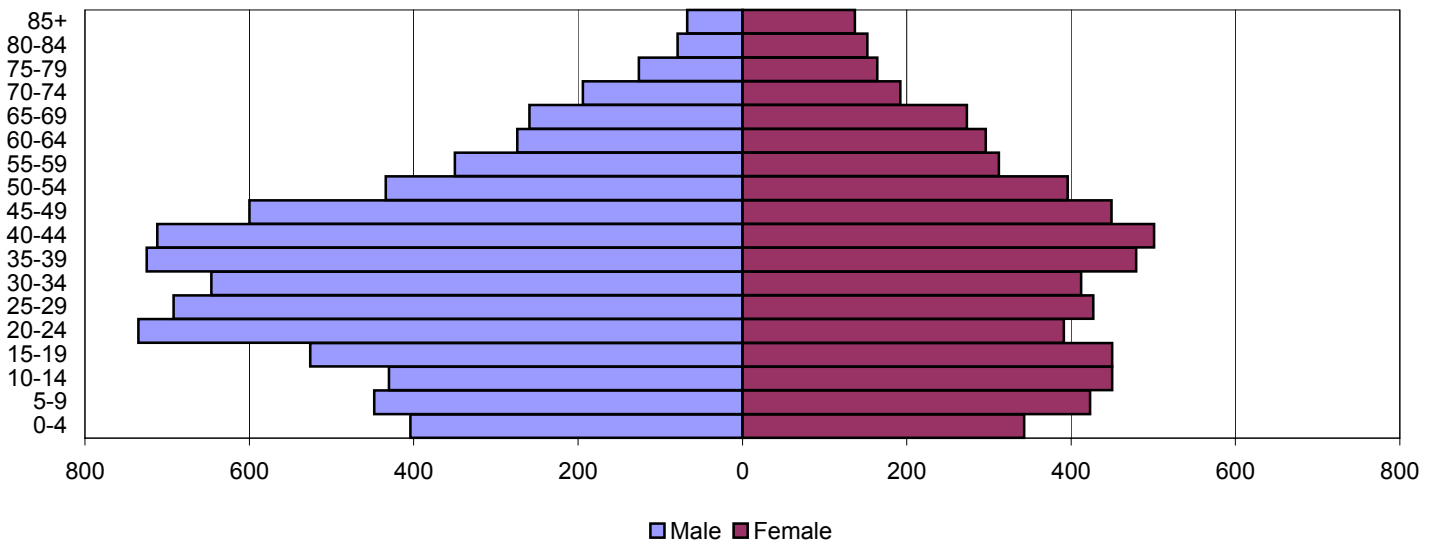

2000

Source: 1980, 1990, and 2000 Census

Produced by the Office of Workforce Research and Analysis, Kentucky Cabinet for Workforce Development

Morgan County Population Pyramids

1980

1990

2000

Source: 1980, 1990, and 2000 Census