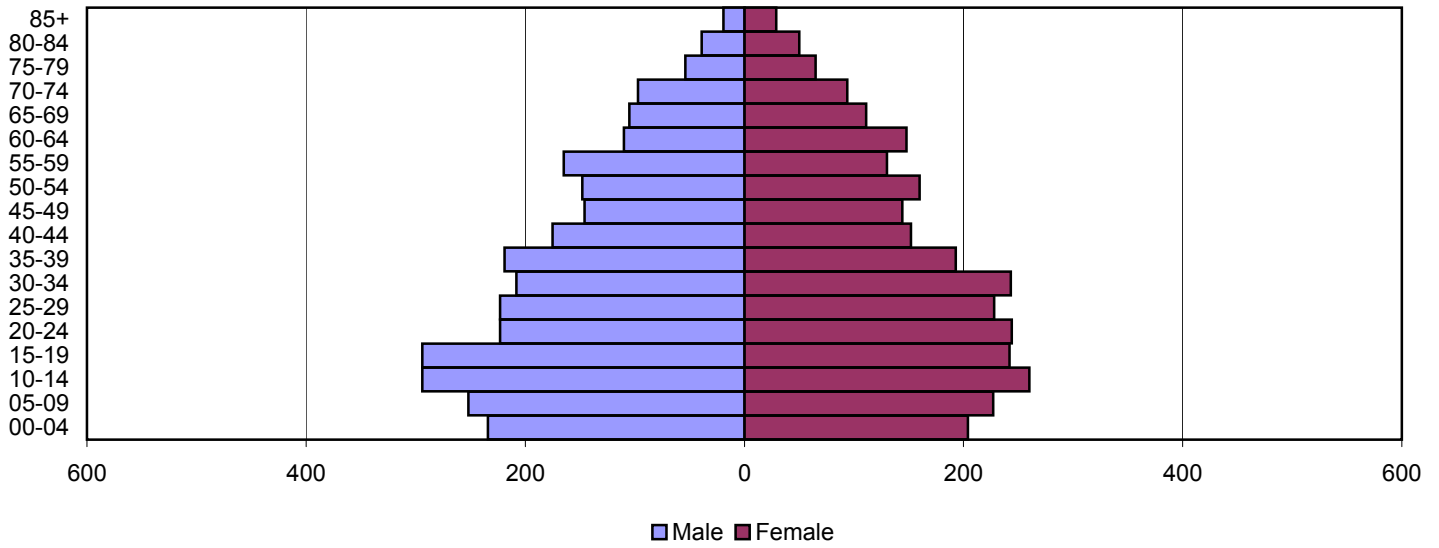

2000

Source: 1980, 1990, and 2000 Census

Produced by the Office of Workforce Research and Analysis, Kentucky Cabinet for Workforce Development

Spencer County Population Pyramids

1980

1990

2000

Source: 1980, 1990, and 2000 Census