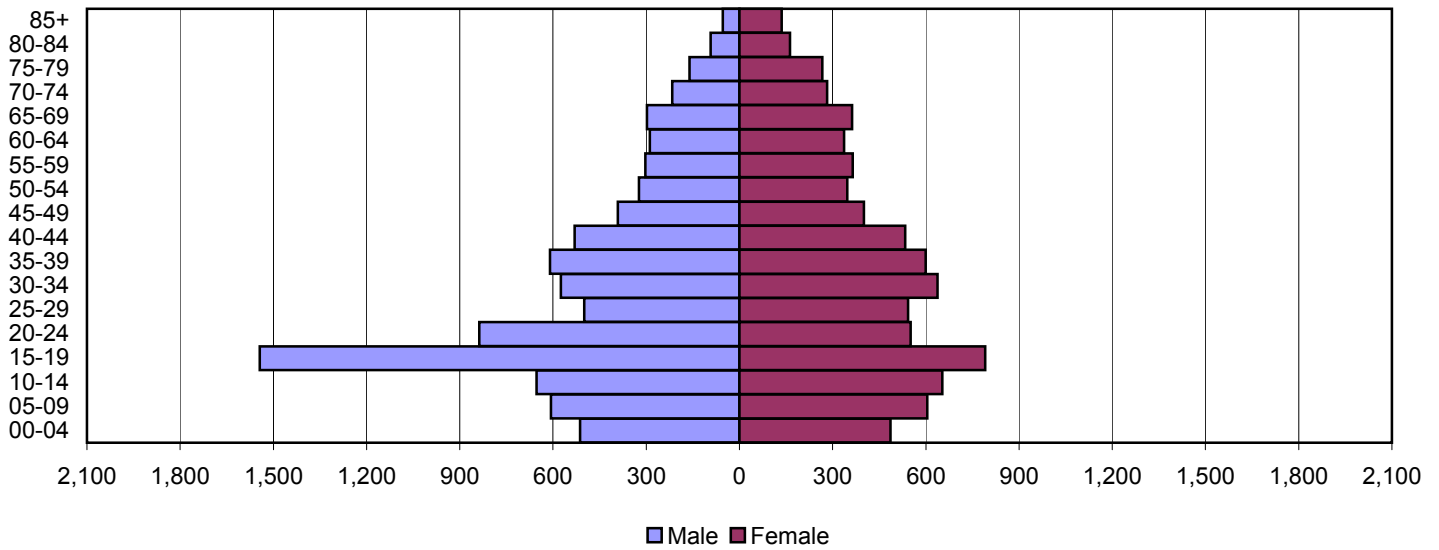

2000

Source: 1980, 1990, and 2000 Census

Produced by the Office of Workforce Research and Analysis, Kentucky Cabinet for Workforce Development

Union County Population Pyramids

1980

1990

2000

Source: 1980, 1990, and 2000 Census