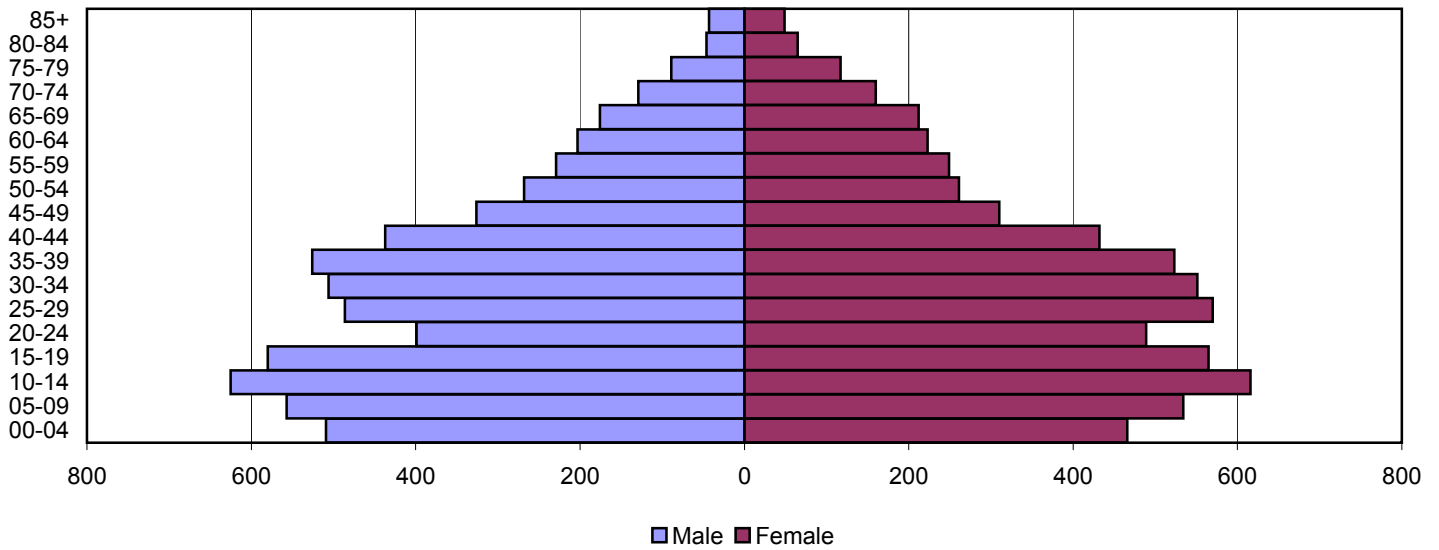

Martin County Population Pyramids

1980

1990

2000

Source: 1980, 1990, and 2000 Census

Produced by the Office of Workforce Research and Analysis, Kentucky Cabinet for Workforce Development

Mason County Population Pyramids