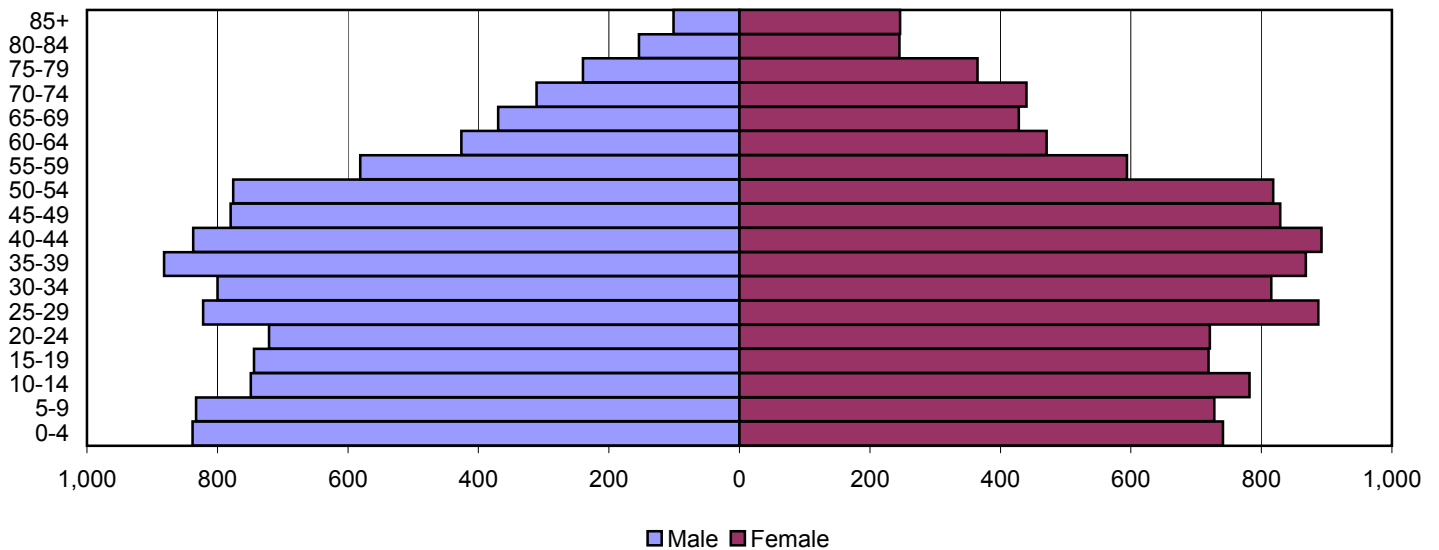

Source: 1980, 1990, and 2000 Census

Produced by the Office of Workforce Research and Analysis, Kentucky Cabinet for Workforce Development