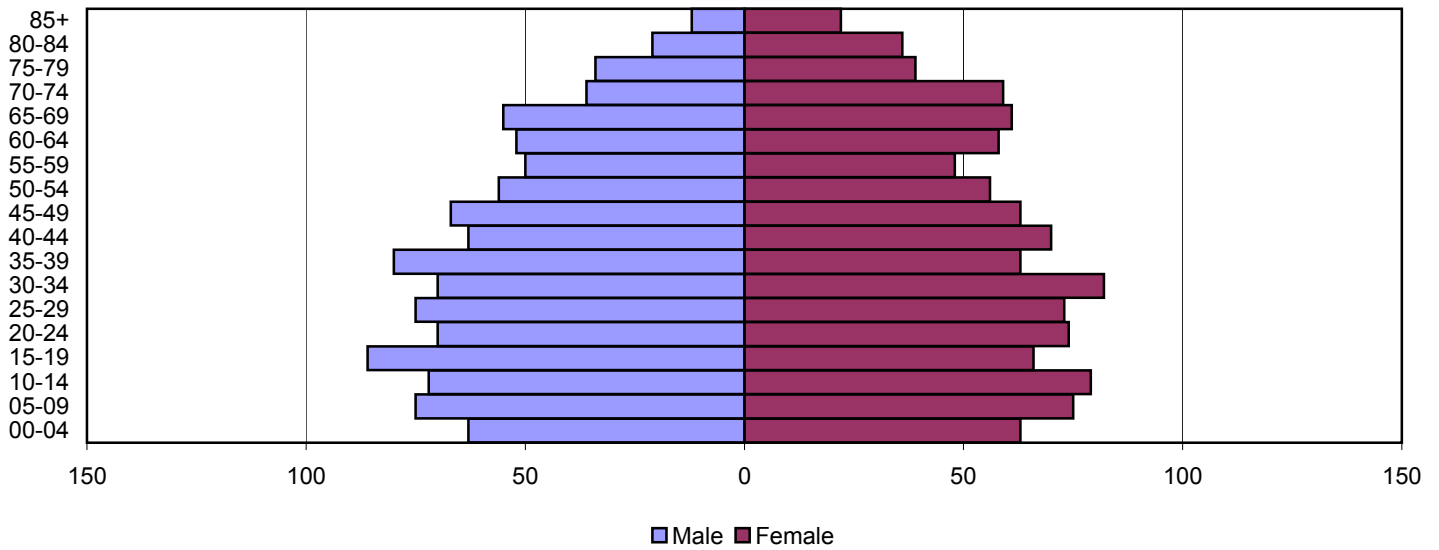

Robertson County Population Pyramids

1980

1990

2000

Source: 1980, 1990, and 2000 Census

Produced by the Office of Workforce Research and Analysis, Kentucky Cabinet for Workforce Development