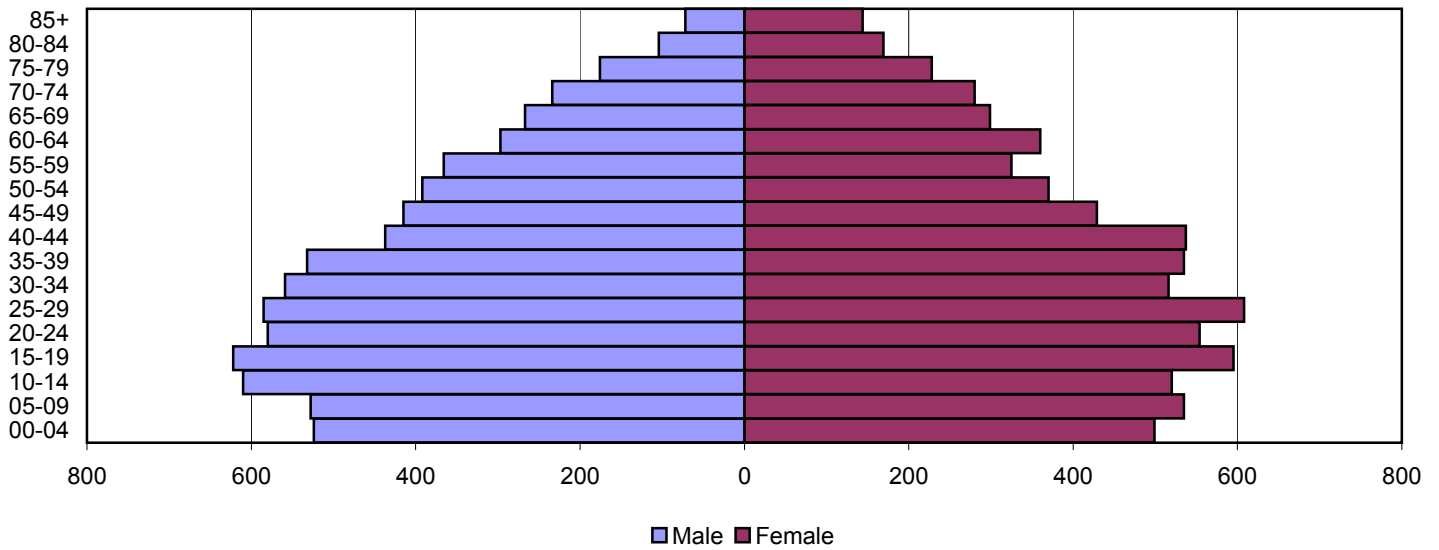

1980

1990

2000

Source: 1980, 1990, and 2000 Census

Produced by the Office of Workforce Research and Analysis, Kentucky Cabinet for Workforce Development

Rockcastle County Population Pyramids

1980

1990