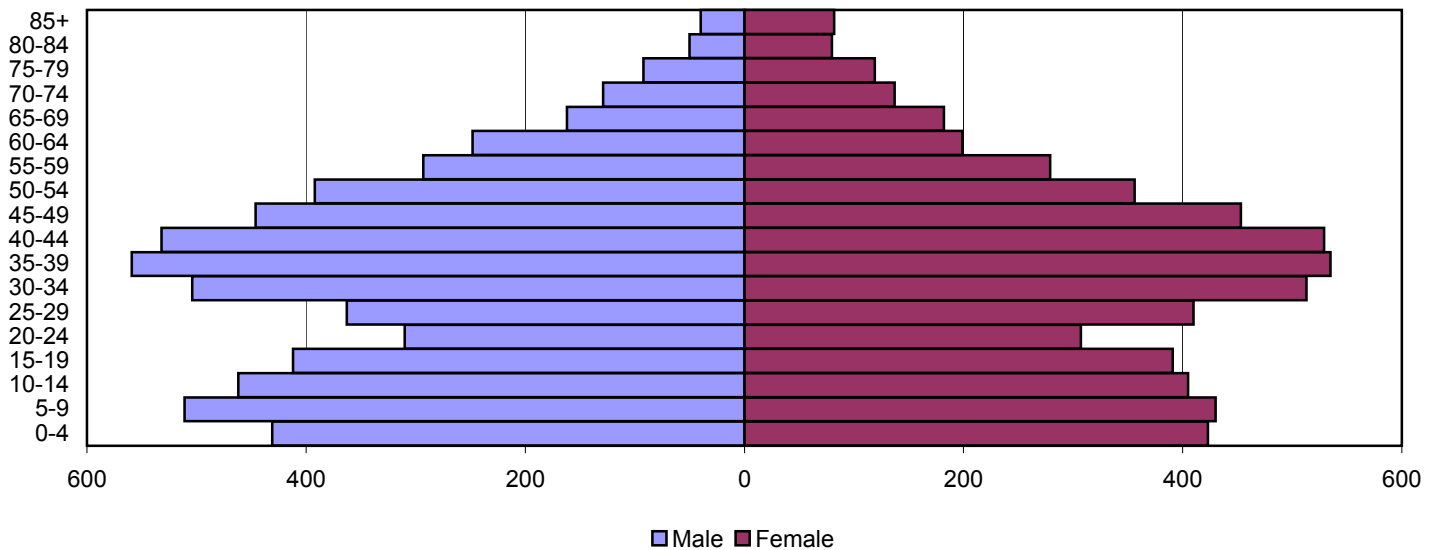

2000

Source: 1980, 1990, and 2000 Census

Produced by the Office of Workforce Research and Analysis, Kentucky Cabinet for Workforce Development

Spencer County Population Pyramids

1980

1990

2000

Source: 1980, 1990, and 2000 Census