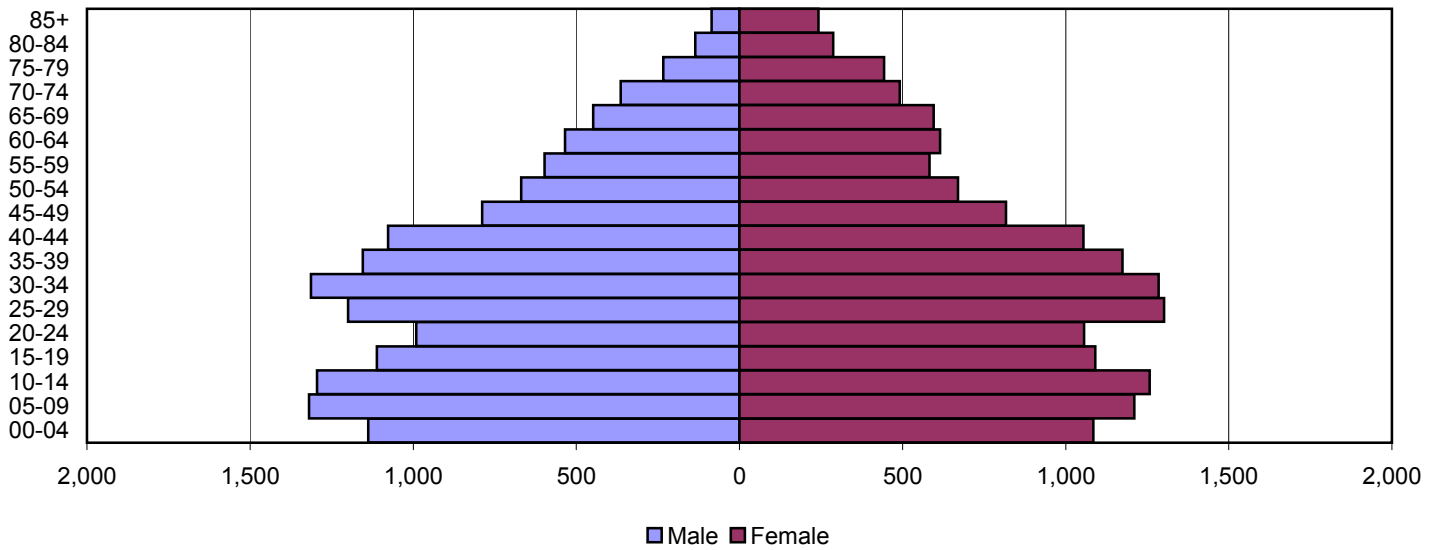

Nelson County Population Pyramids

1980

1990

2000

Source: 1980, 1990, and 2000 Census

Produced by the Office of Workforce Research and Analysis, Kentucky Cabinet for Workforce Development