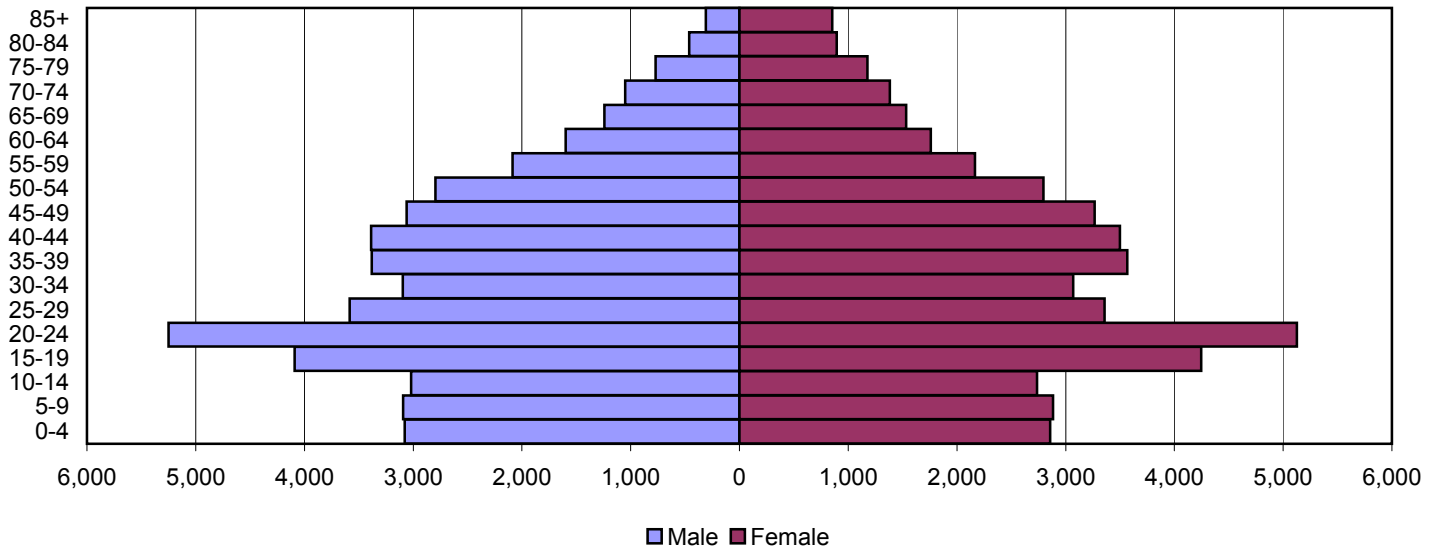

Produced by the Office of Workforce Research and Analysis, Kentucky Cabinet for Workforce Development

Warren County Population Pyramids

1980

1990

2000

Source: 1980, 1990, and 2000 Census

Produced by the Office of Workforce Research and Analysis, Kentucky Cabinet for Workforce Development