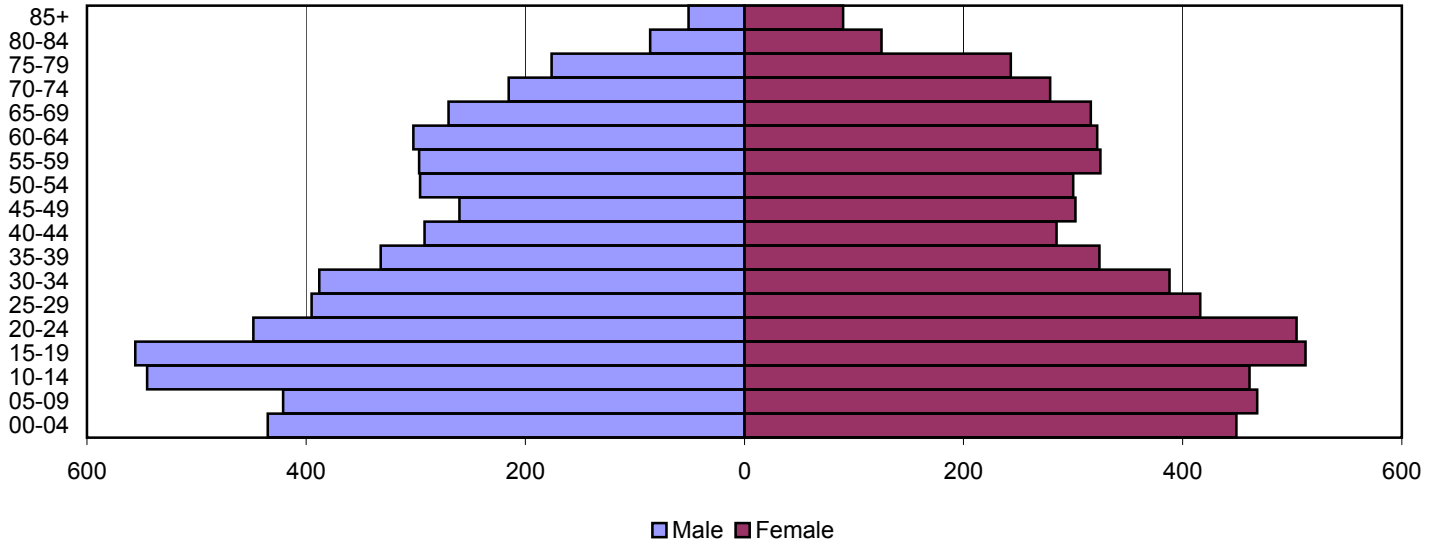

Todd County Population Pyramids

1980

1990