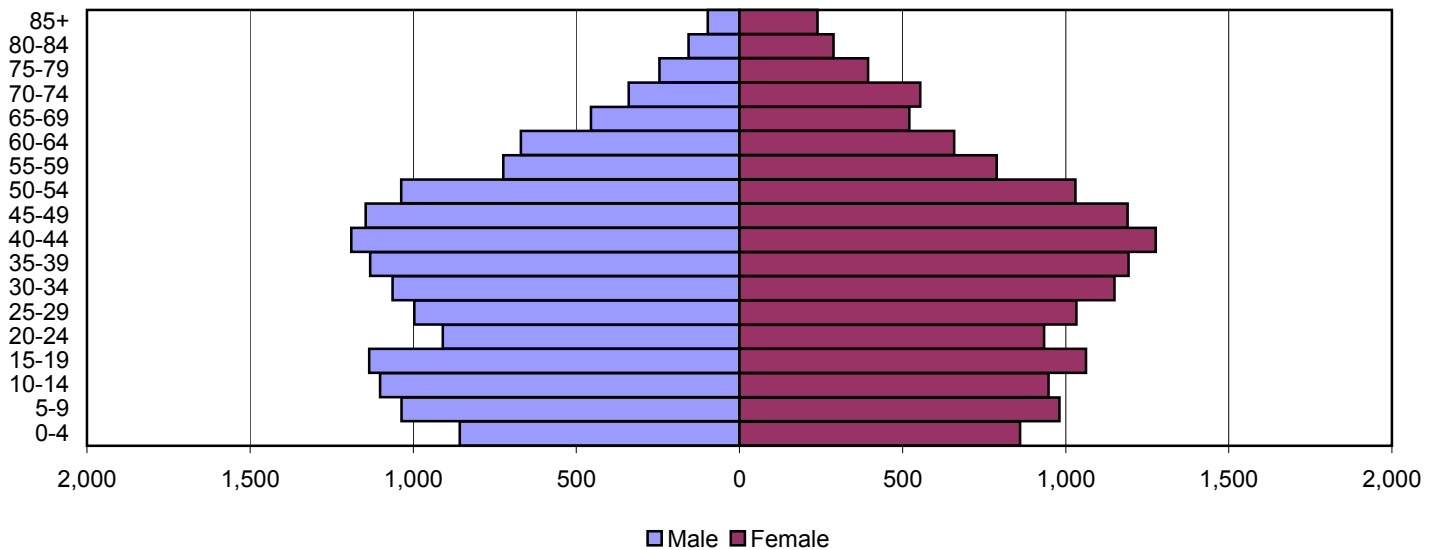

Source: 1980, 1990, and 2000 Census

Produced by the Office of Workforce Research and Analysis, Kentucky Cabinet for Workforce Development