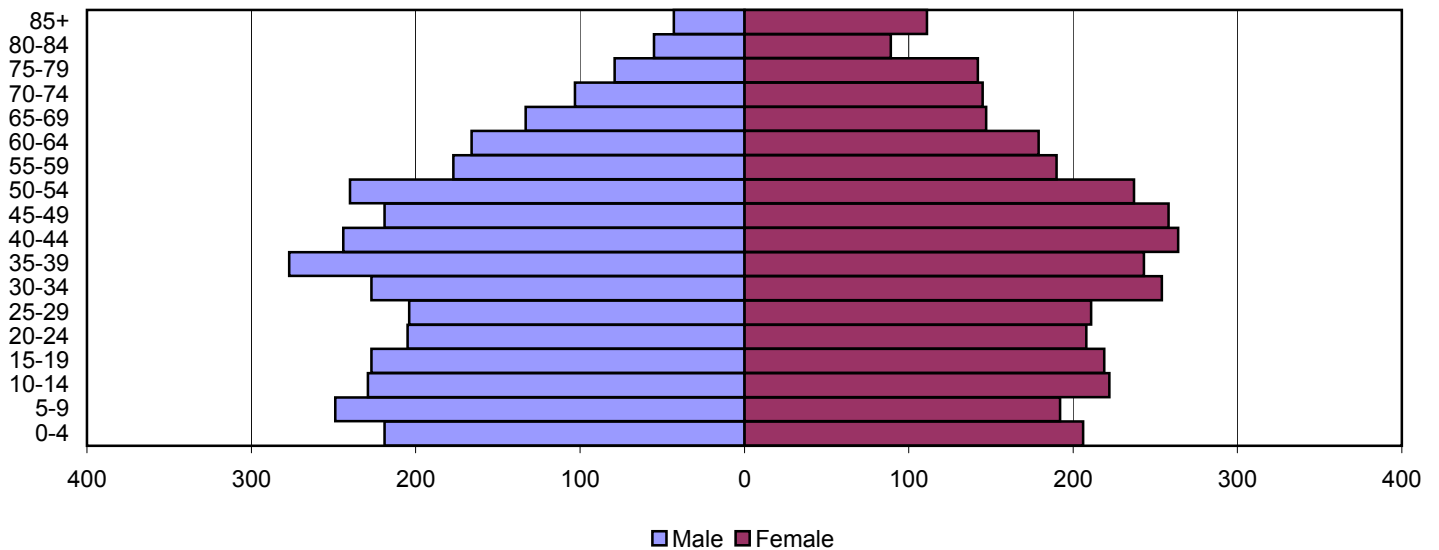

Source: 1980, 1990, and 2000 Census

Produced by the Office of Workforce Research and Analysis, Kentucky Cabinet for Workforce Development