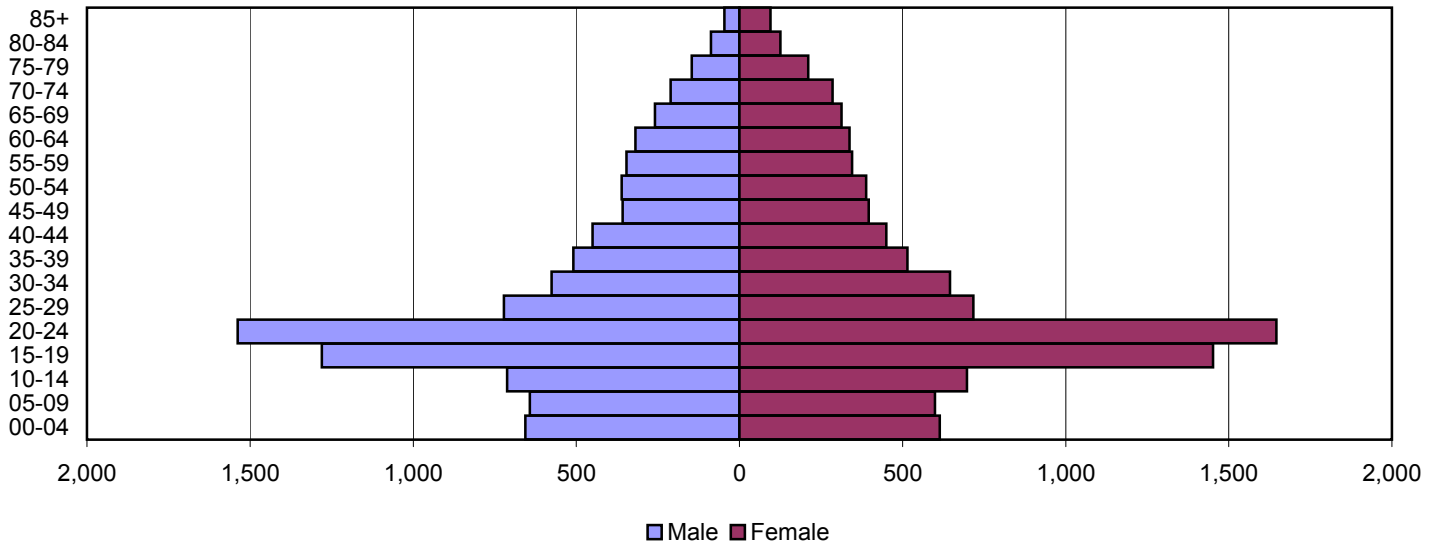

2000

Source: 1980, 1990, and 2000 Census

Produced by the Office of Workforce Research and Analysis, Kentucky Cabinet for Workforce Development

Rowan County Population Pyramids

1980

1990

2000

Source: 1980, 1990, and 2000 Census