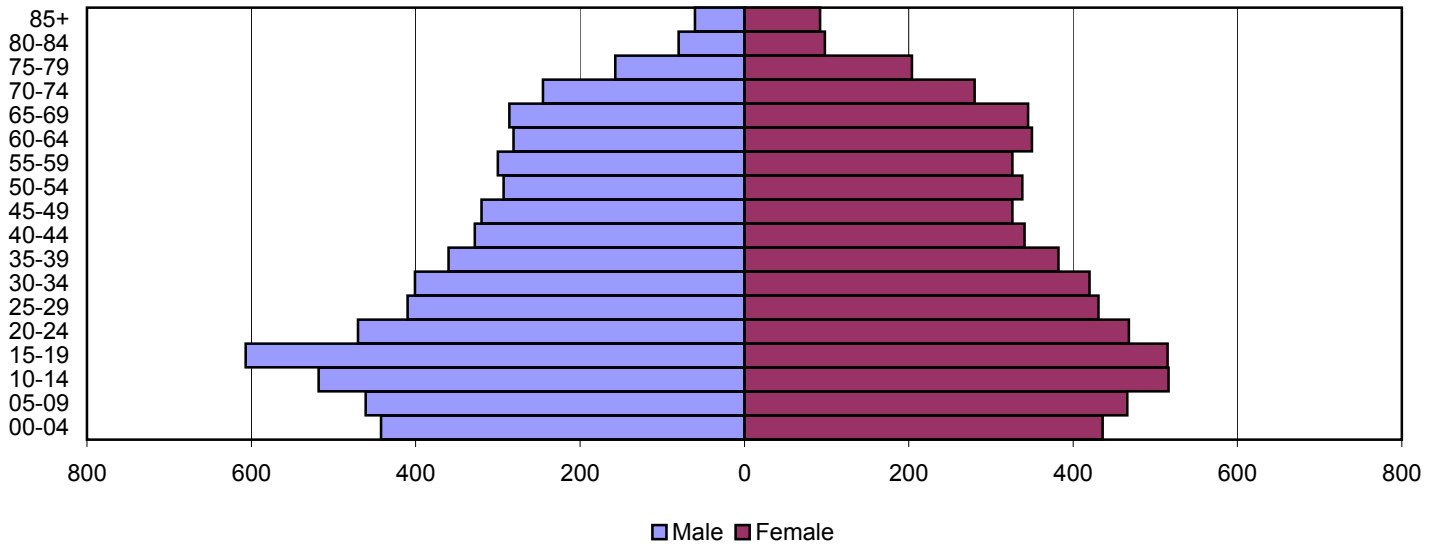

Monroe County Population Pyramids

1980

1990