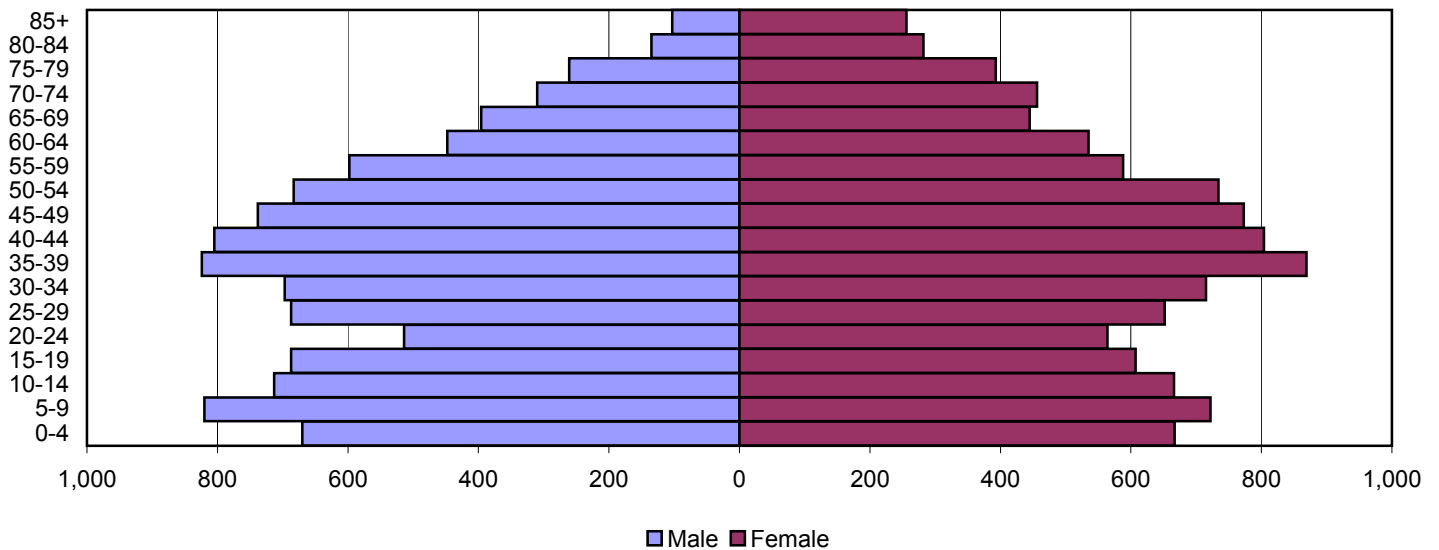

Produced by the Office of Workforce Research and Analysis, Kentucky Cabinet for Workforce Development

Mercer County Population Pyramids

1980

1990

2000

Source: 1980, 1990, and 2000 Census

Produced by the Office of Workforce Research and Analysis, Kentucky Cabinet for Workforce Development