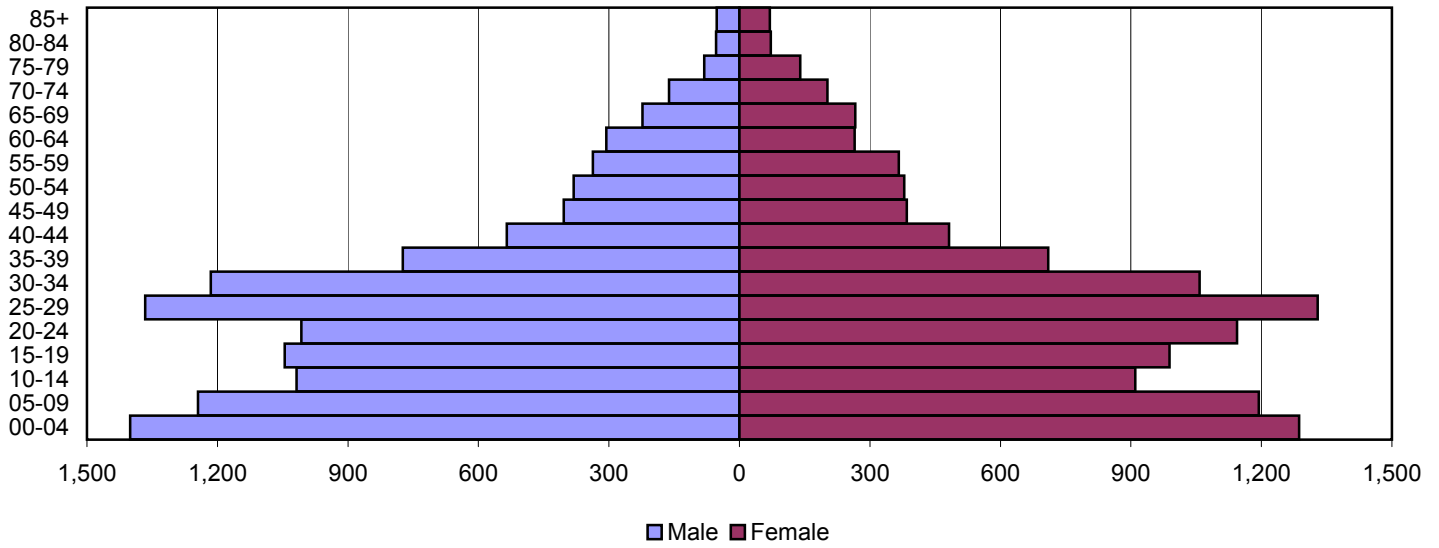

1980

1990

2000

Source: 1980, 1990, and 2000 Census

Produced by the Office of Workforce Research and Analysis, Kentucky Cabinet for Workforce Development

Meade County Population Pyramids

1980

1990

2000

Source: 1980, 1990, and 2000 Census

Produced by the Office of Workforce Research and Analysis, Kentucky Cabinet for Workforce Development

Menifee County Population Pyramids

1980

1990

2000

Source: 1980, 1990, and 2000 Census