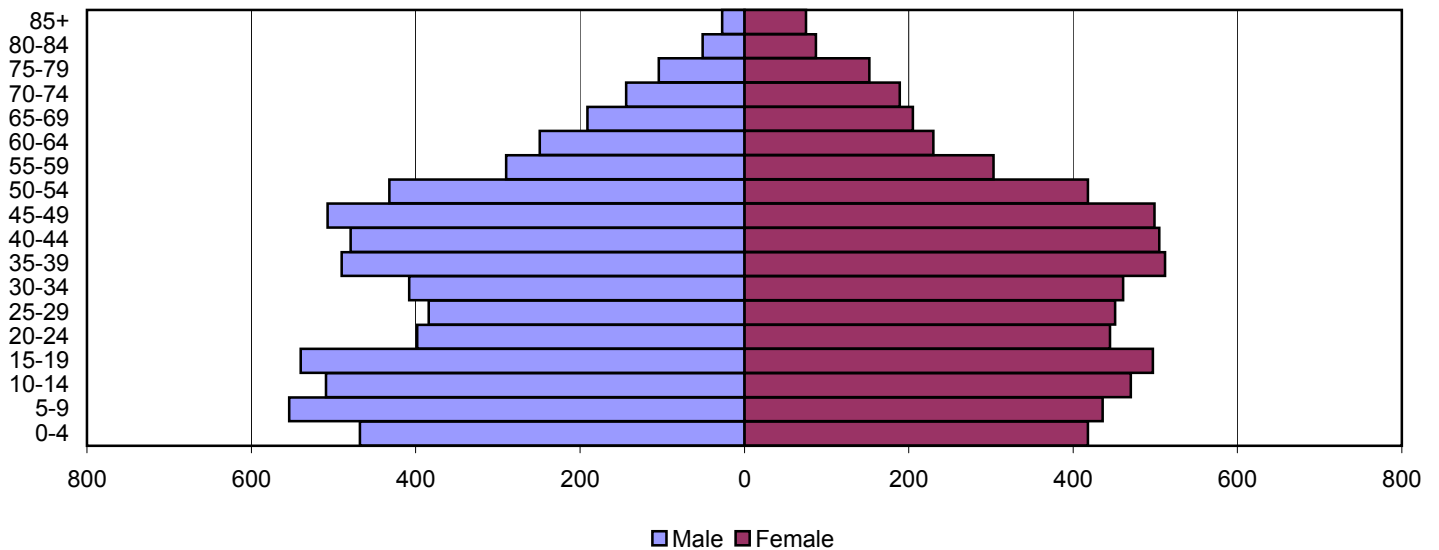

Martin County Population Pyramids

1980

1990

2000

Source: 1980, 1990, and 2000 Census

Produced by the Office of Workforce Research and Analysis, Kentucky Cabinet for Workforce Development

Mason County Population Pyramids