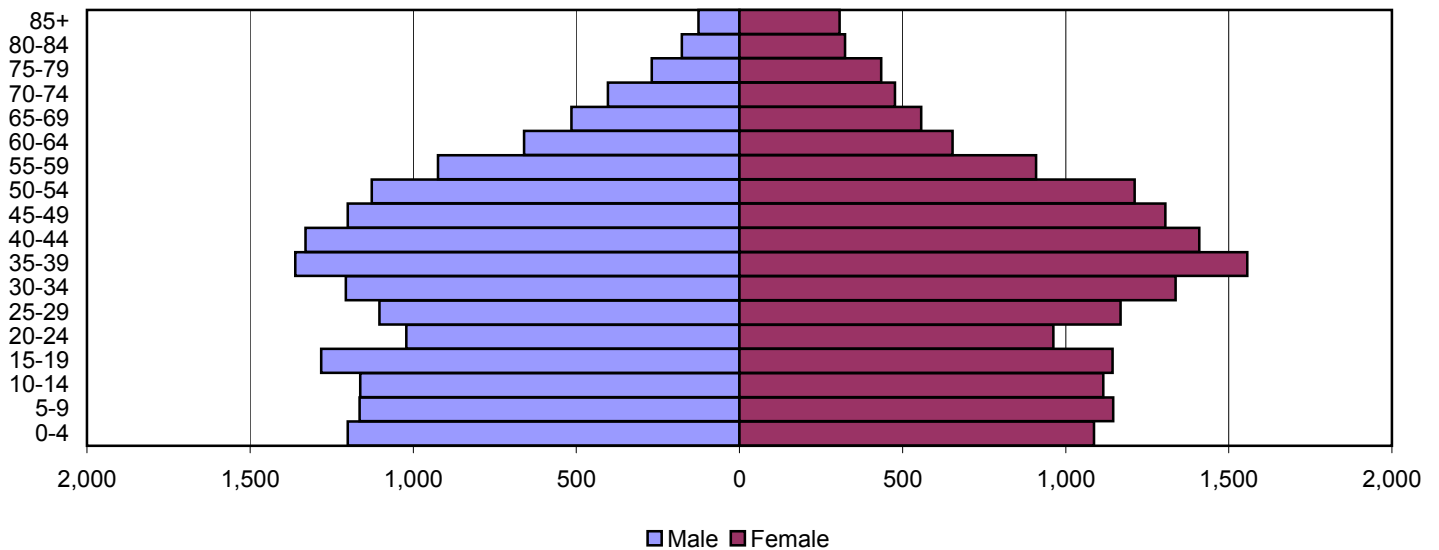

Source: 1980, 1990, and 2000 Census

Produced by the Office of Workforce Research and Analysis, Kentucky Cabinet for Workforce Development