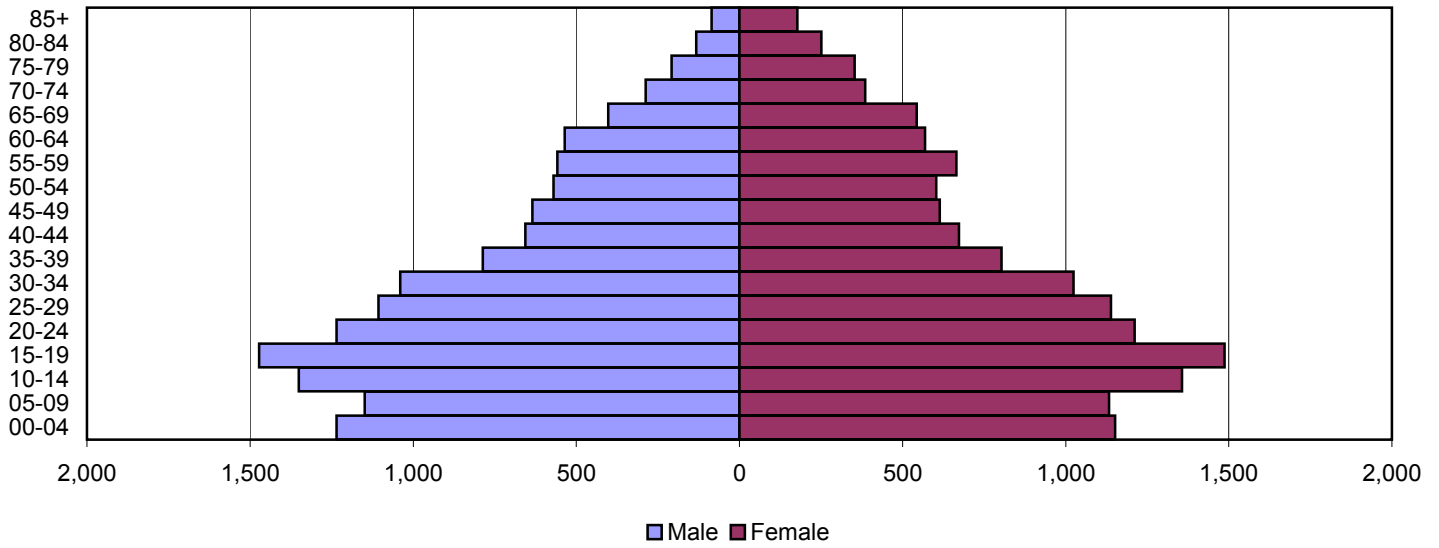

Nelson County Population Pyramids

1980

1990