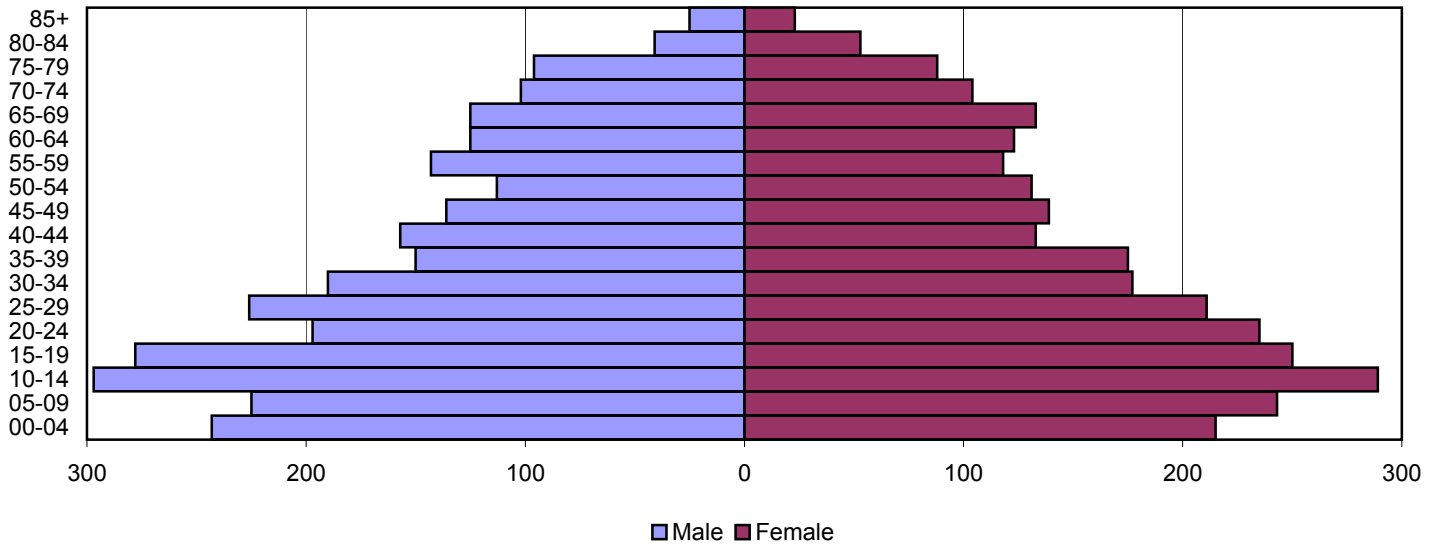

Owsley County Population Pyramids

1980

1990