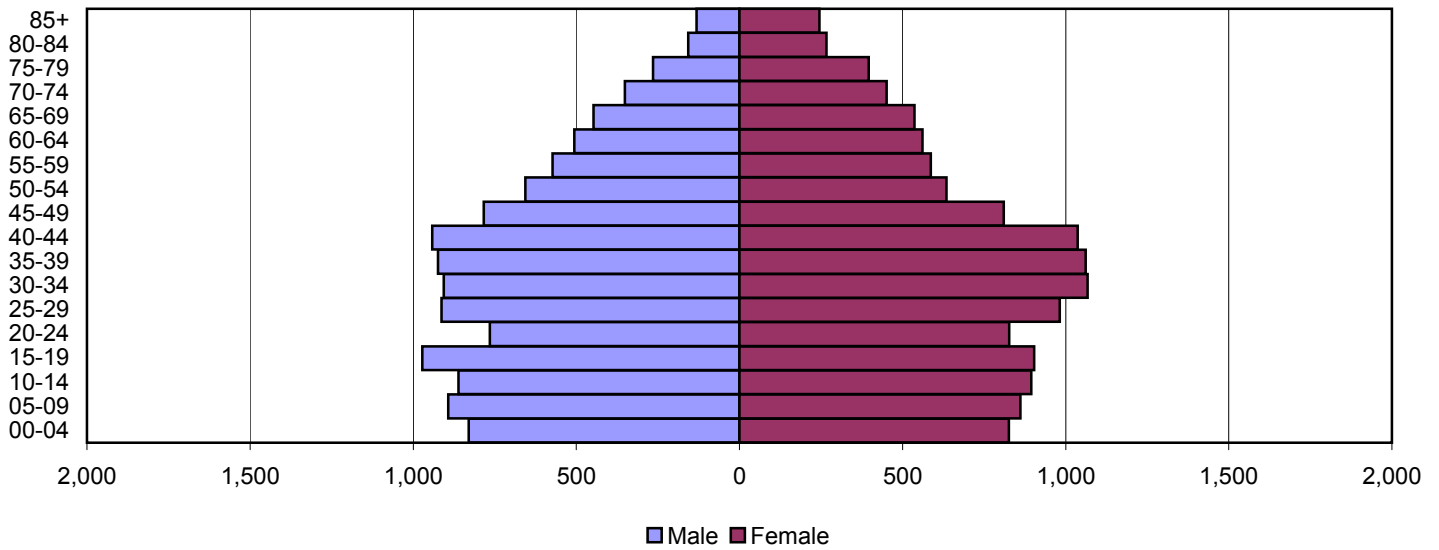

Shelby County Population Pyramids

1980

1990

2000

Source: 1980, 1990, and 2000 Census

Produced by the Office of Workforce Research and Analysis, Kentucky Cabinet for Workforce Development