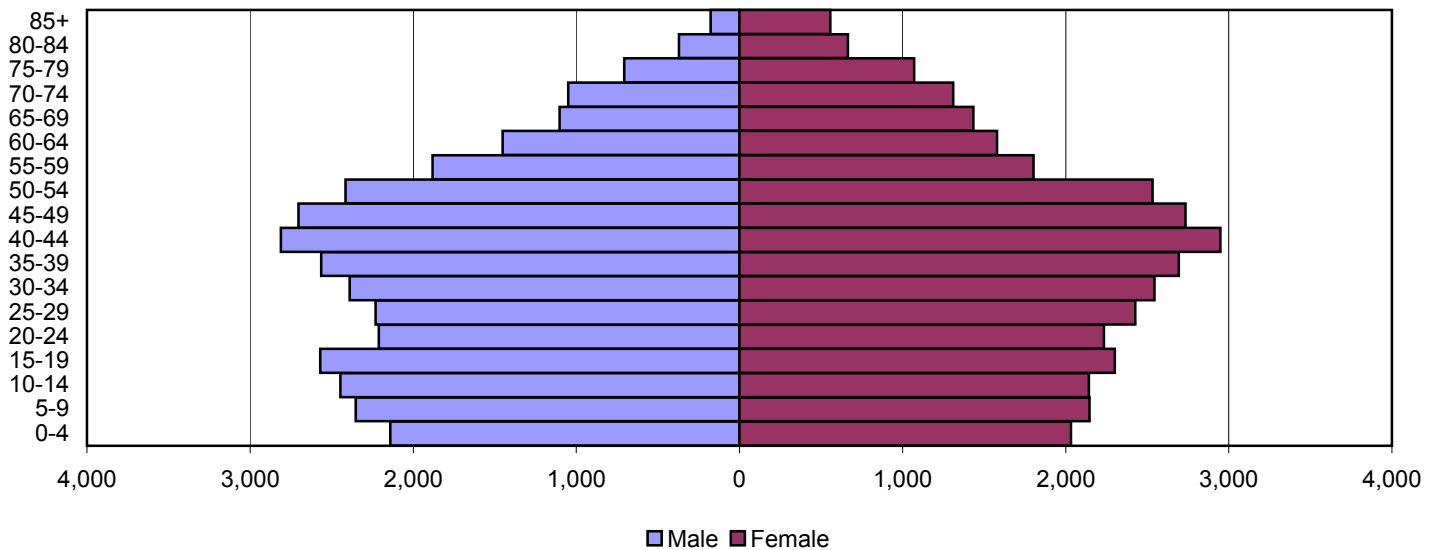

2000

Source: 1980, 1990, and 2000 Census

Produced by the Office of Workforce Research and Analysis, Kentucky Cabinet for Workforce Development

Pike County Population Pyramids

1980

1990

2000

Source: 1980, 1990, and 2000 Census