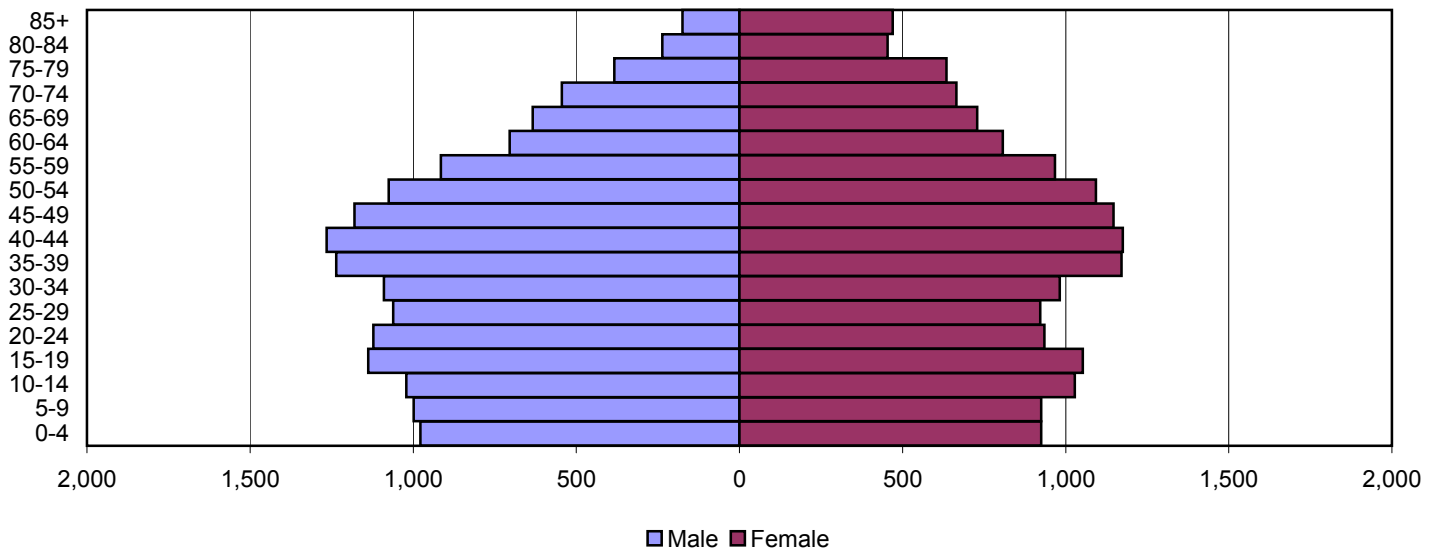

Produced by the Office of Workforce Research and Analysis, Kentucky Cabinet for Workforce Development

Muhlenberg County Population Pyramids

1980

1990

2000

Source: 1980, 1990, and 2000 Census

Produced by the Office of Workforce Research and Analysis, Kentucky Cabinet for Workforce Development