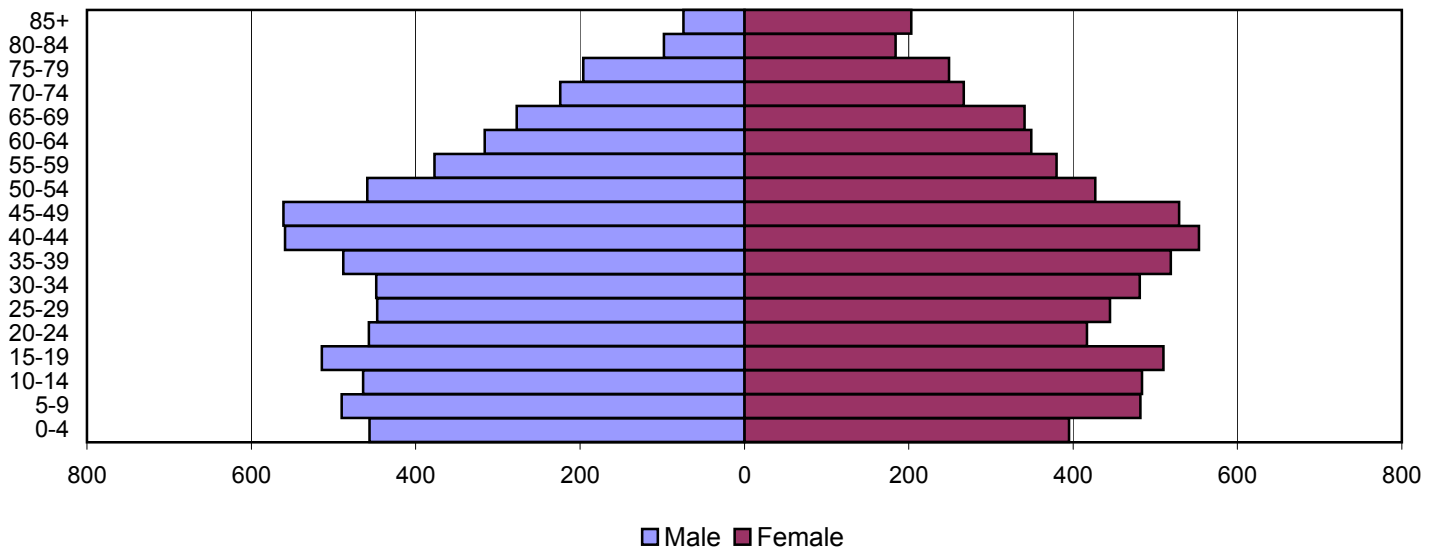

Source: 1980, 1990, and 2000 Census

Produced by the Office of Workforce Research and Analysis, Kentucky Cabinet for Workforce Development