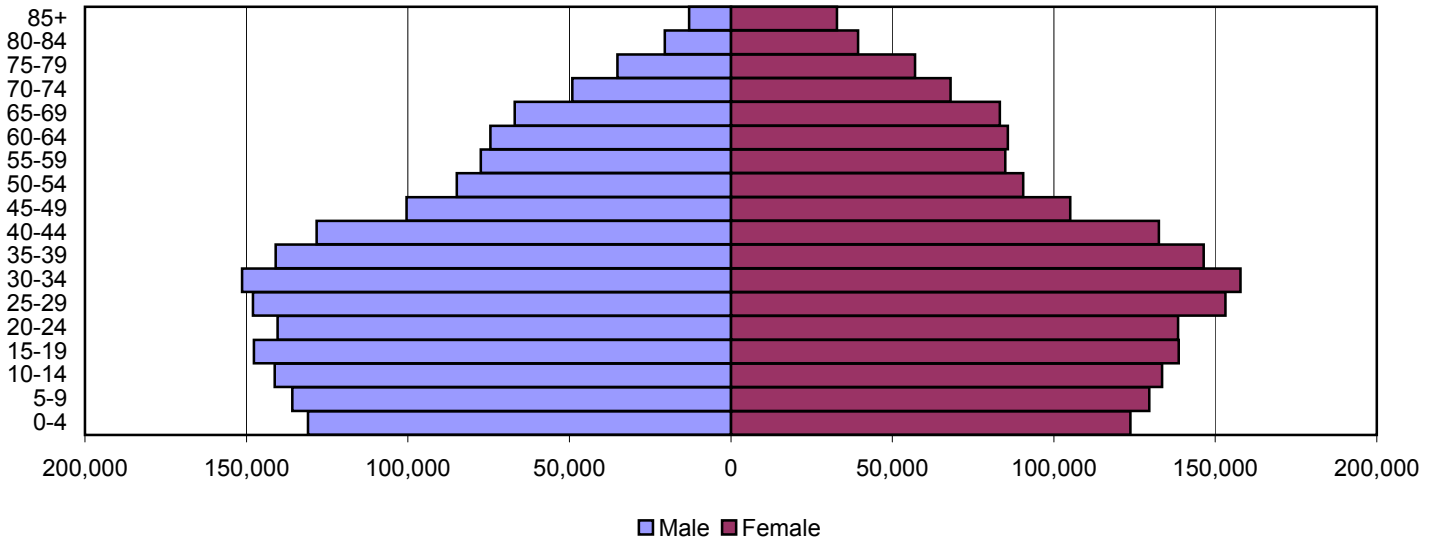

# Kentucky Population Pyramids

1980

1990

2000

Source: 1980, 1990, and 2000 Census

Produced by the Office of Workforce Research and Analysis, Kentucky Cabinet for Workforce Development