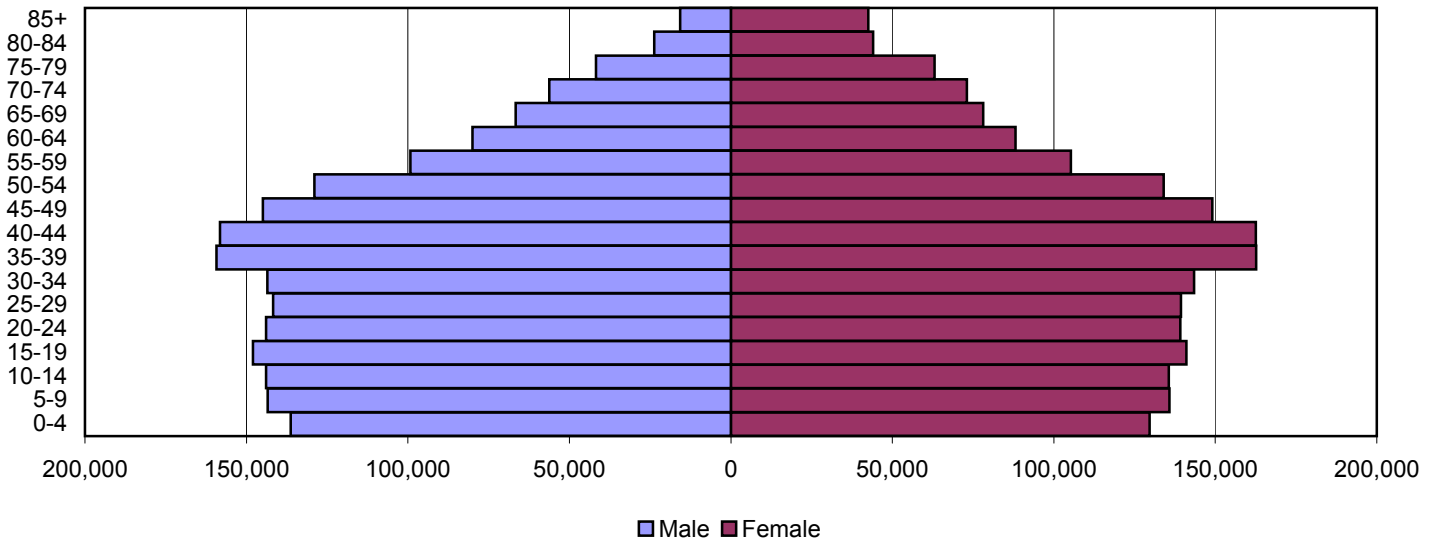

# Kentucky Population Pyramids

1980

1990

2000

Source: 1980, 1990, and 2000 Census

Produced by the Office of Workforce Research and Analysis, Kentucky Cabinet for Workforce Development