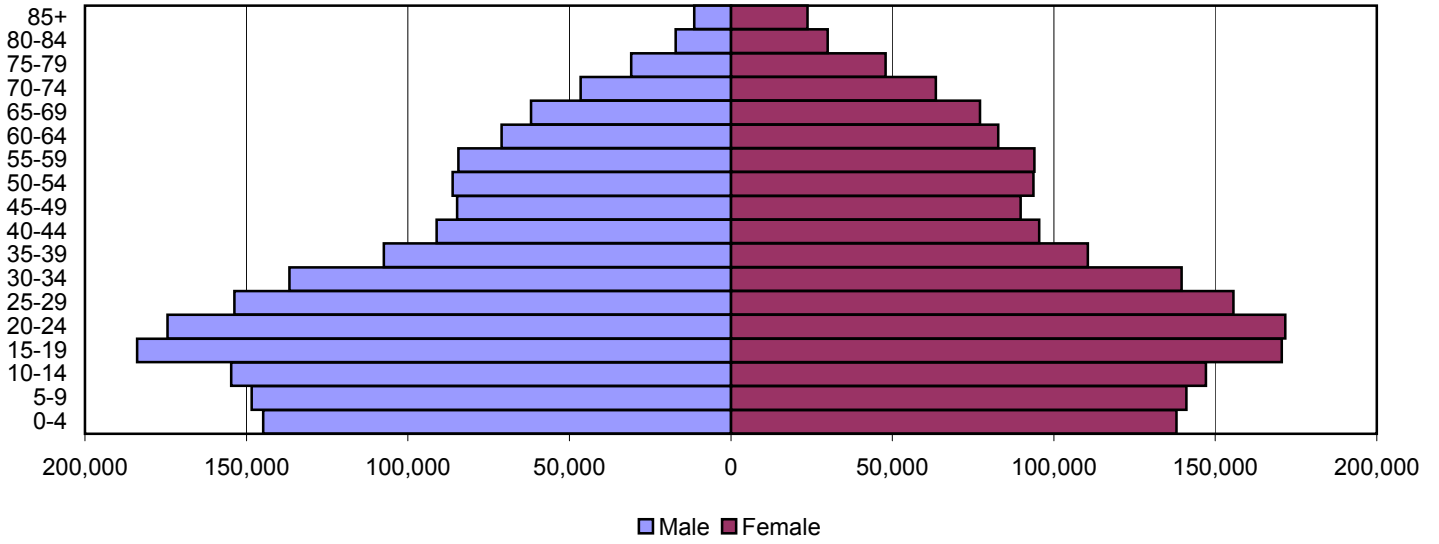

# Kentucky Population Pyramids

1980

1990

2000

Source: 1980, 1990, and 2000 Census

Produced by the Office of Workforce Research and Analysis, Kentucky Cabinet for Workforce Development