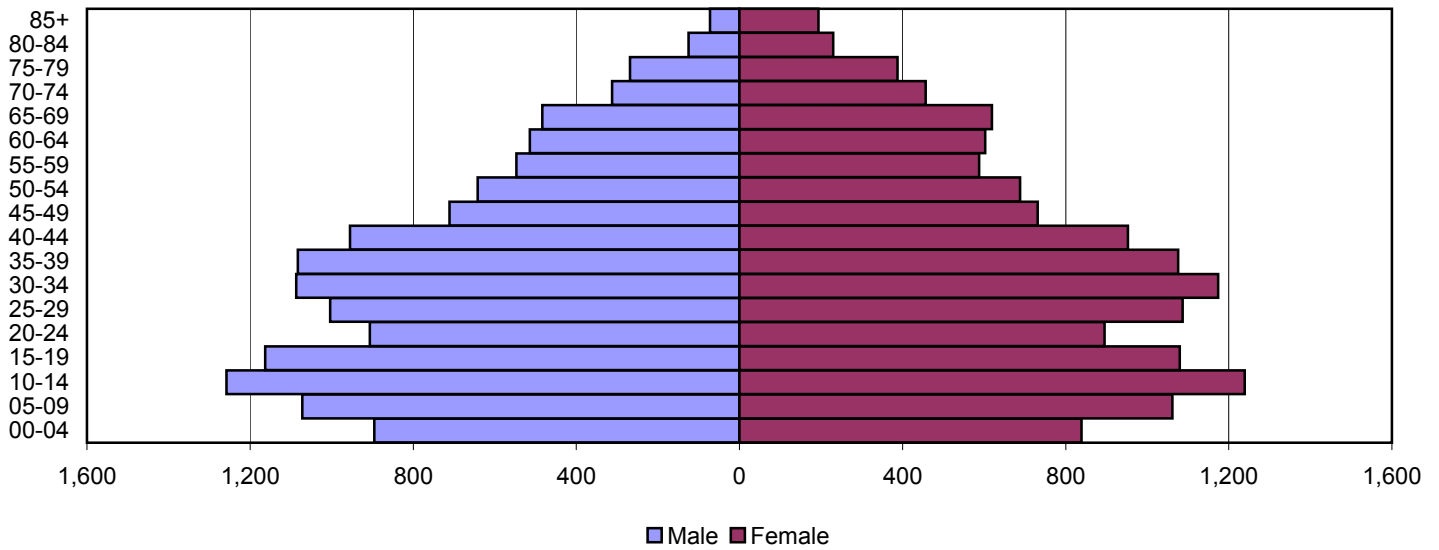

2000

Source: 1980, 1990, and 2000 Census

Produced by the Office of Workforce Research and Analysis, Kentucky Cabinet for Workforce Development

Letcher County Population Pyramids

1980

1990

2000

Source: 1980, 1990, and 2000 Census