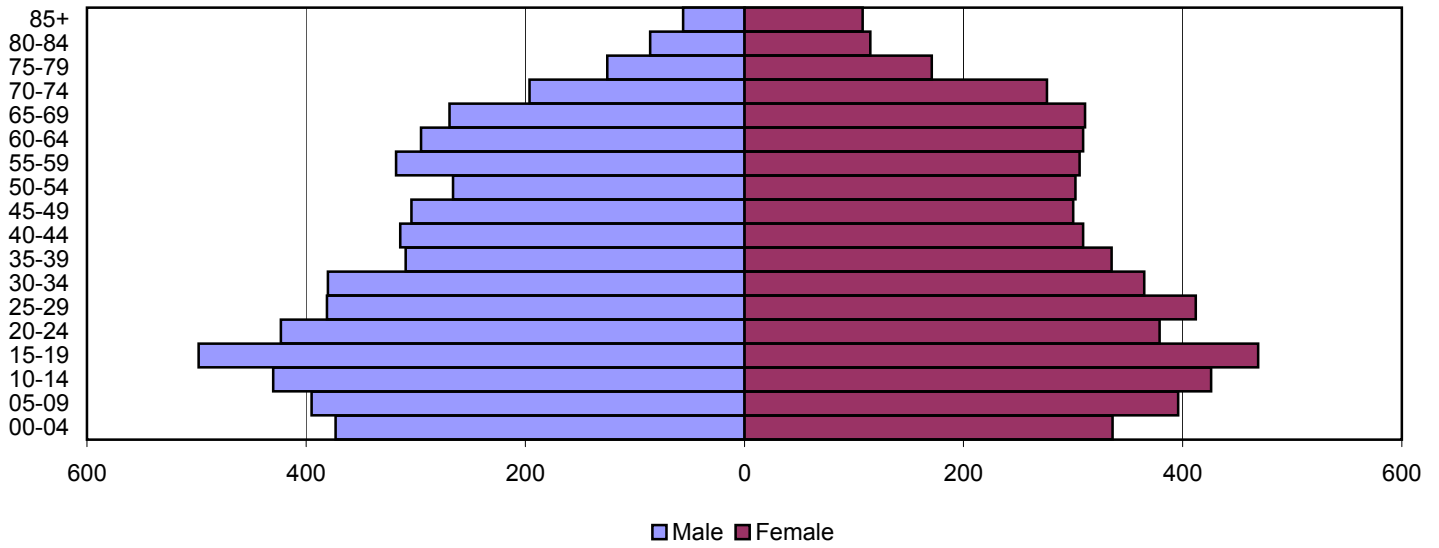

Produced by the Office of Workforce Research and Analysis, Kentucky Cabinet for Workforce Development

Grayson County Population Pyramids

1980

1990

2000

Source: 1980, 1990, and 2000 Census

Produced by the Office of Workforce Research and Analysis, Kentucky Cabinet for Workforce Development

Green County Population Pyramids

1980

1990

2000

Source: 1980, 1990, and 2000 Census

Produced by the Office of Workforce Research and Analysis, Kentucky Cabinet for Workforce Development

Greenup County Population Pyramids