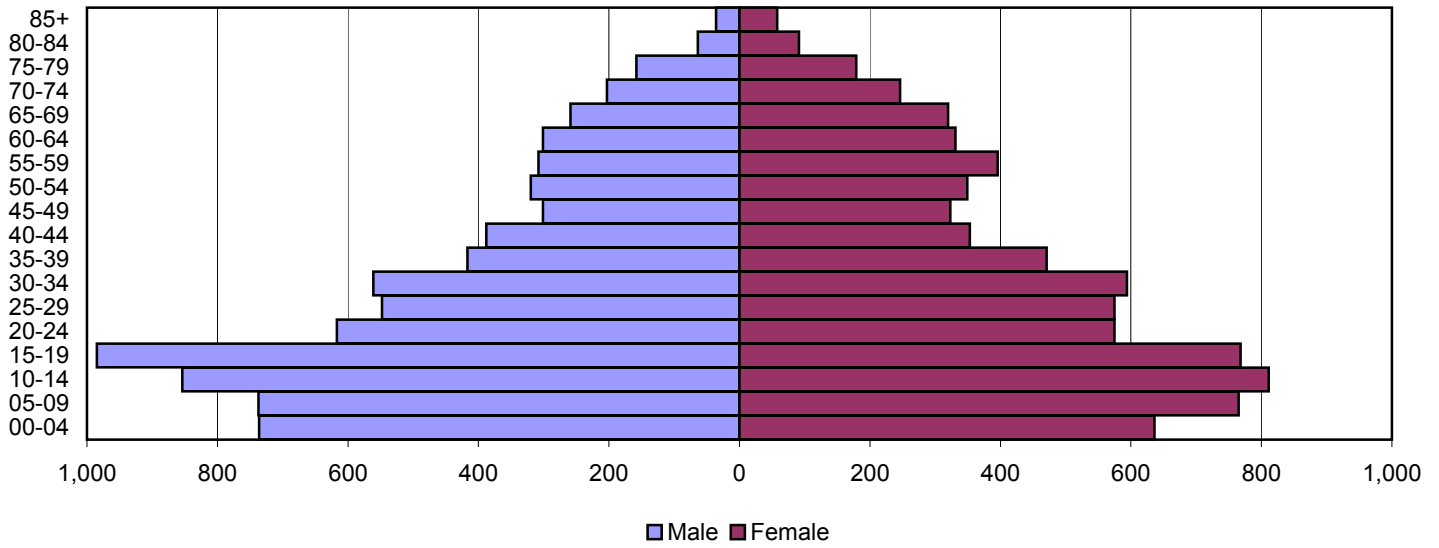

McCreary County Population Pyramids

1980

1990