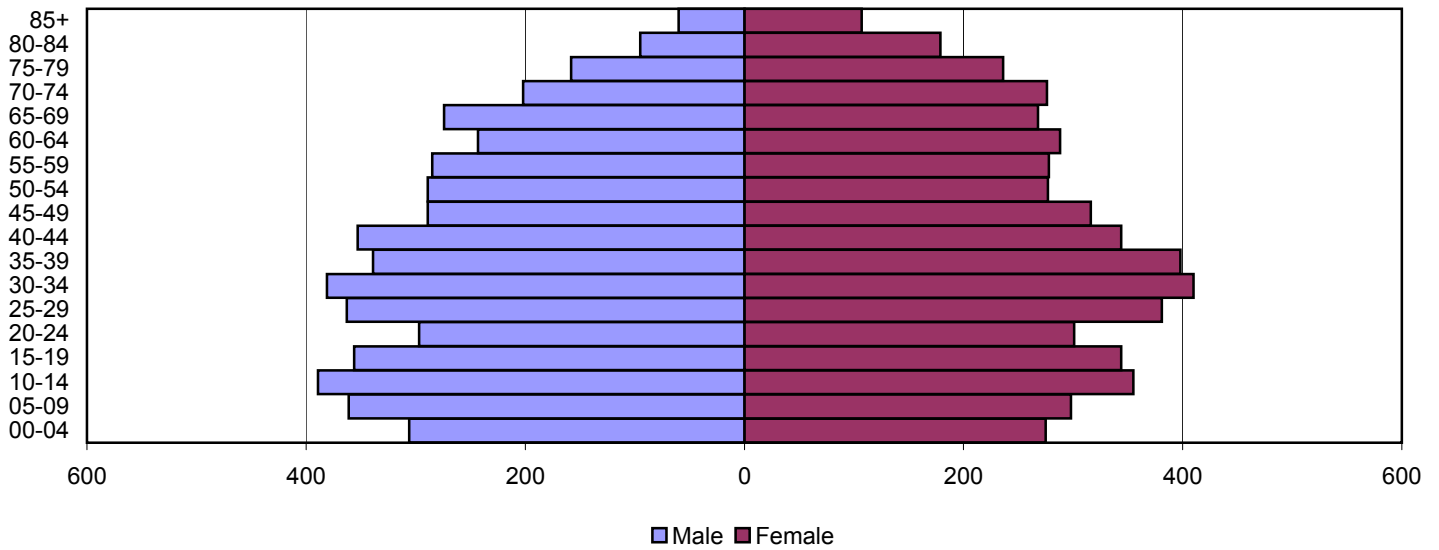

Green County Population Pyramids

1980

1990

2000

Source: 1980, 1990, and 2000 Census

Produced by the Office of Workforce Research and Analysis, Kentucky Cabinet for Workforce Development