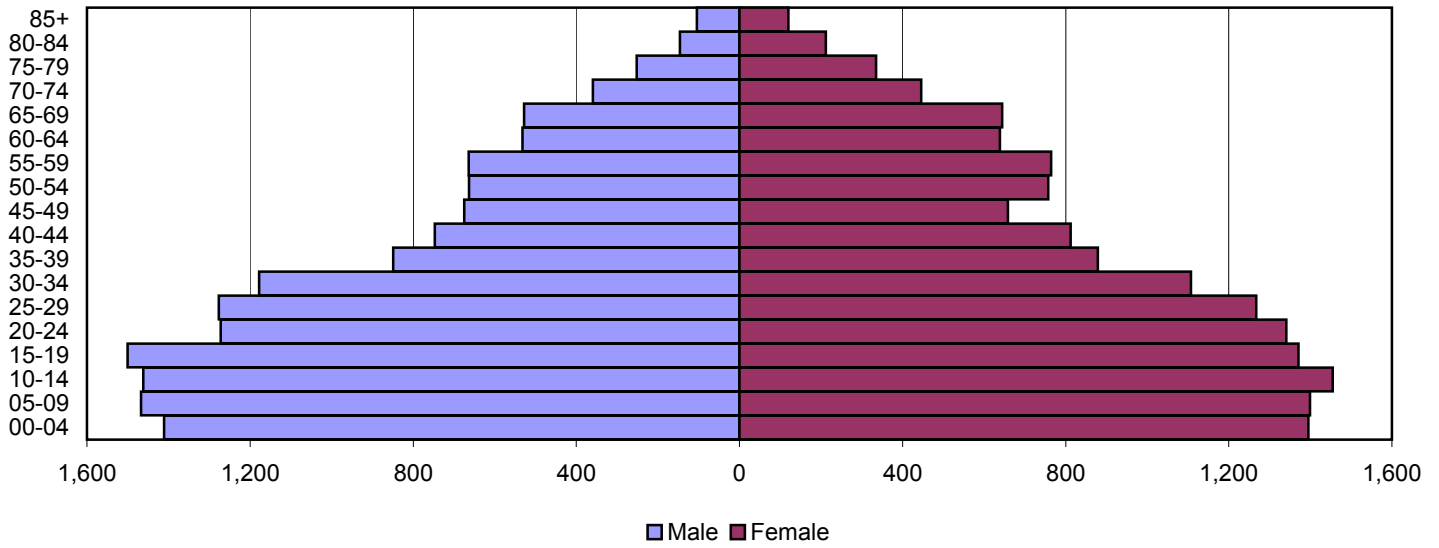

2000

Source: 1980, 1990, and 2000 Census

Produced by the Office of Workforce Research and Analysis, Kentucky Cabinet for Workforce Development

Letcher County Population Pyramids

1980

1990

2000

Source: 1980, 1990, and 2000 Census