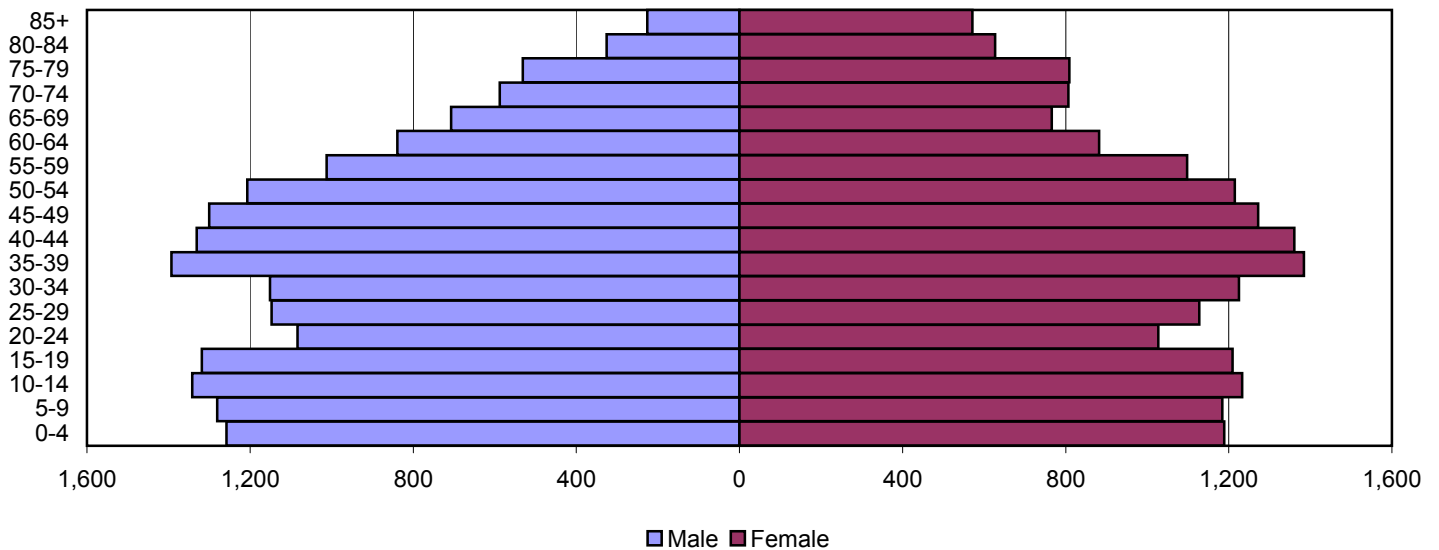

2000

Source: 1980, 1990, and 2000 Census

Produced by the Office of Workforce Research and Analysis, Kentucky Cabinet for Workforce Development

Graves County Population Pyramids

1980

1990

2000

Source: 1980, 1990, and 2000 Census