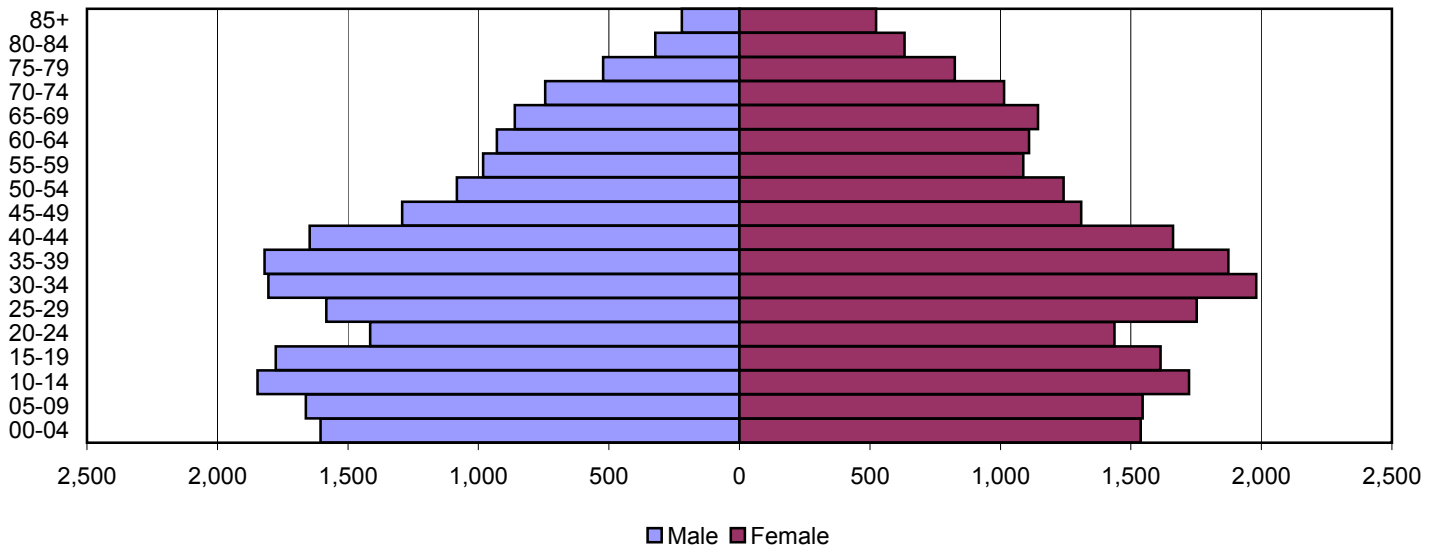

Hopkins County Population Pyramids

1980

1990

2000

Source: 1980, 1990, and 2000 Census

Produced by the Office of Workforce Research and Analysis, Kentucky Cabinet for Workforce Development