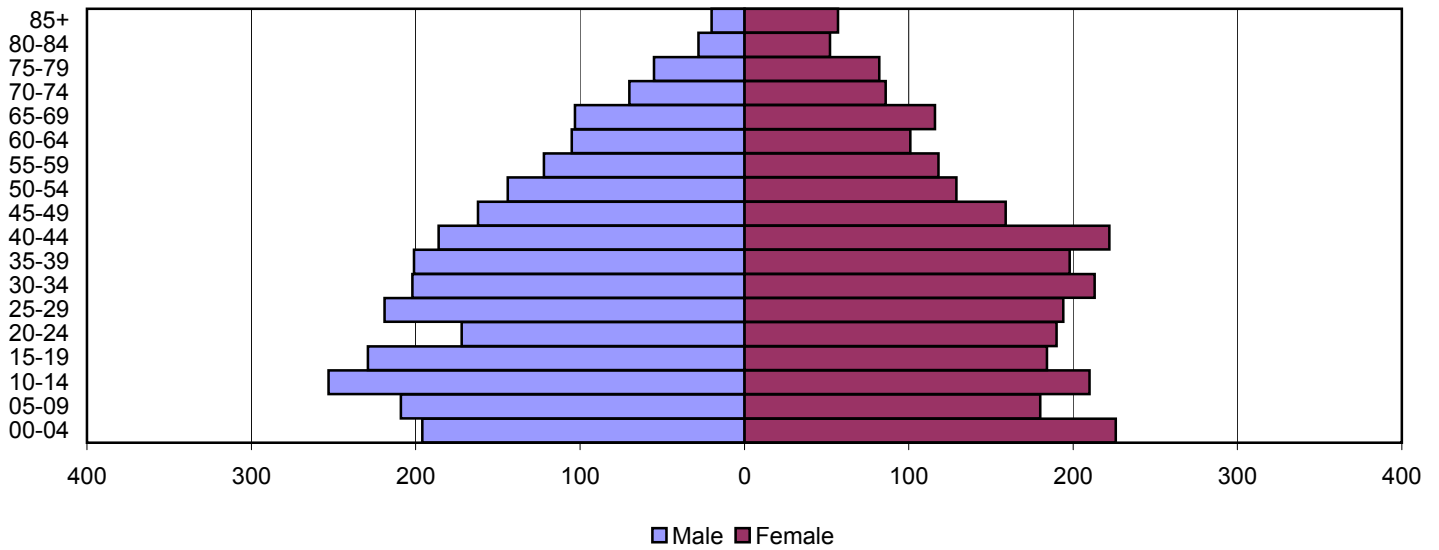

Gallatin County Population Pyramids

1980

1990

2000

Source: 1980, 1990, and 2000 Census

Produced by the Office of Workforce Research and Analysis, Kentucky Cabinet for Workforce Development

Garrard County Population Pyramids