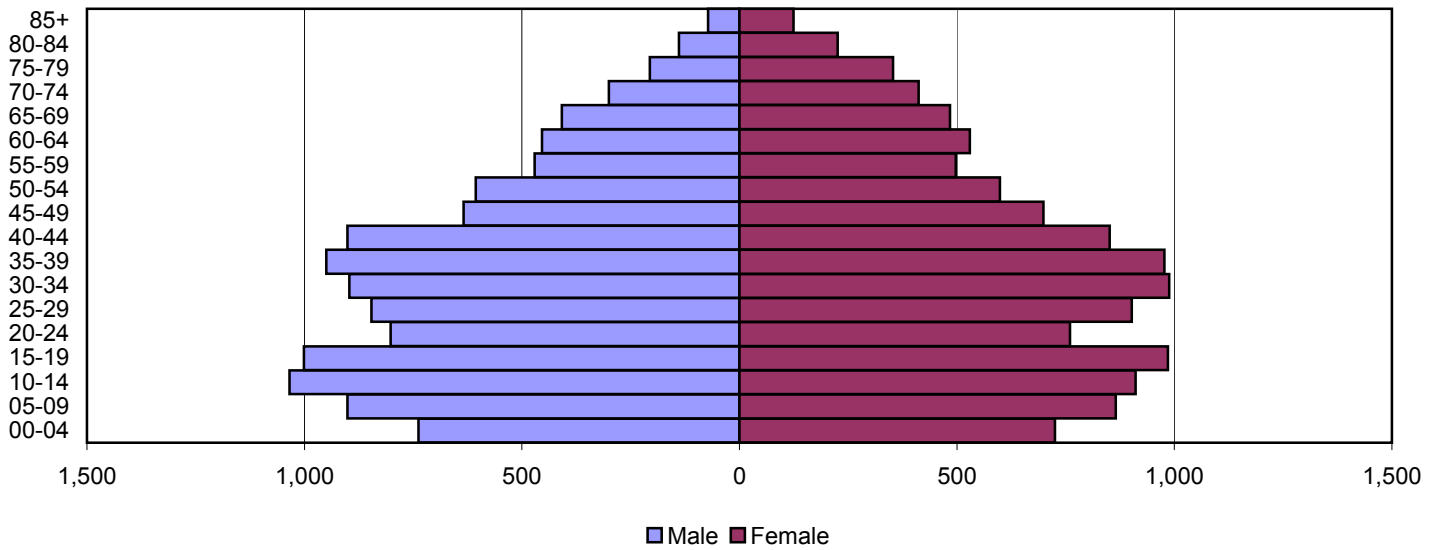

Johnson County Population Pyramids

1980

1990

2000

Source: 1980, 1990, and 2000 Census

Produced by the Office of Workforce Research and Analysis, Kentucky Cabinet for Workforce Development