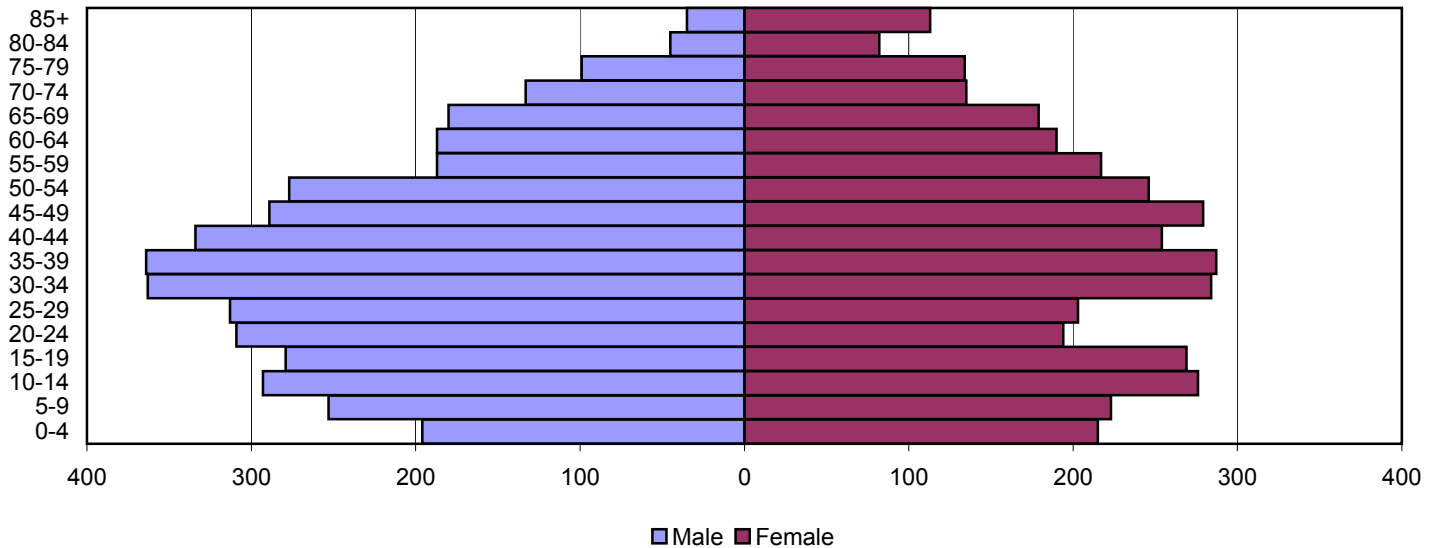

Source: 1980, 1990, and 2000 Census

Produced by the Office of Workforce Research and Analysis, Kentucky Cabinet for Workforce Development