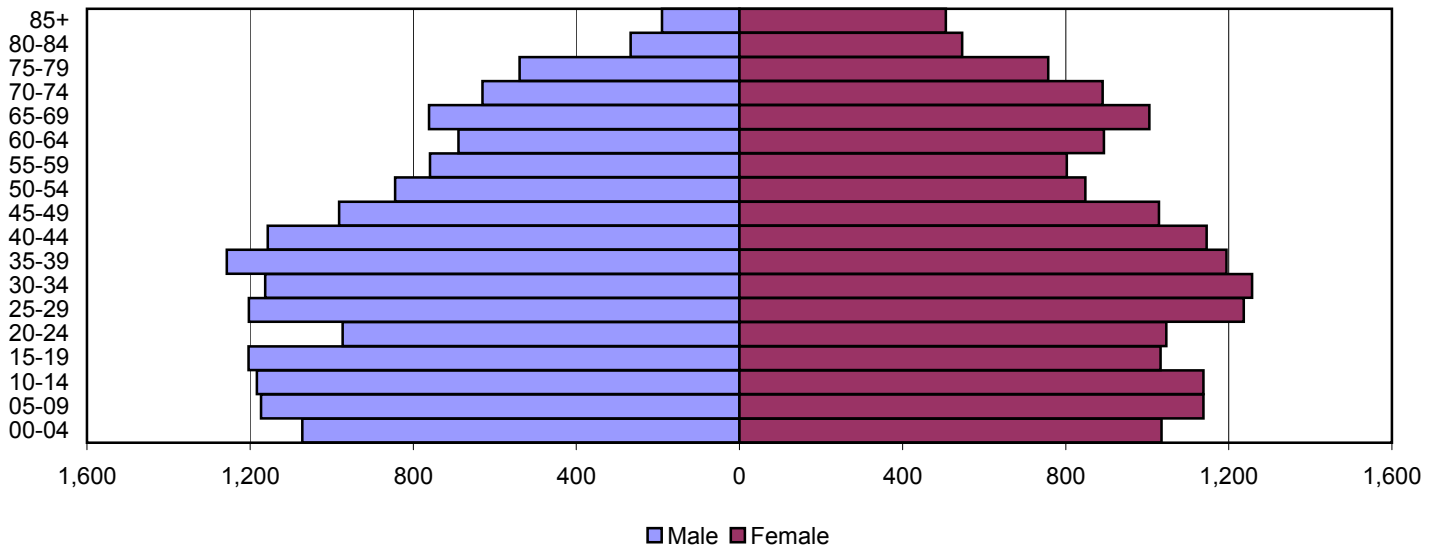

2000

Source: 1980, 1990, and 2000 Census

Produced by the Office of Workforce Research and Analysis, Kentucky Cabinet for Workforce Development

Graves County Population Pyramids

1980

1990

2000

Source: 1980, 1990, and 2000 Census