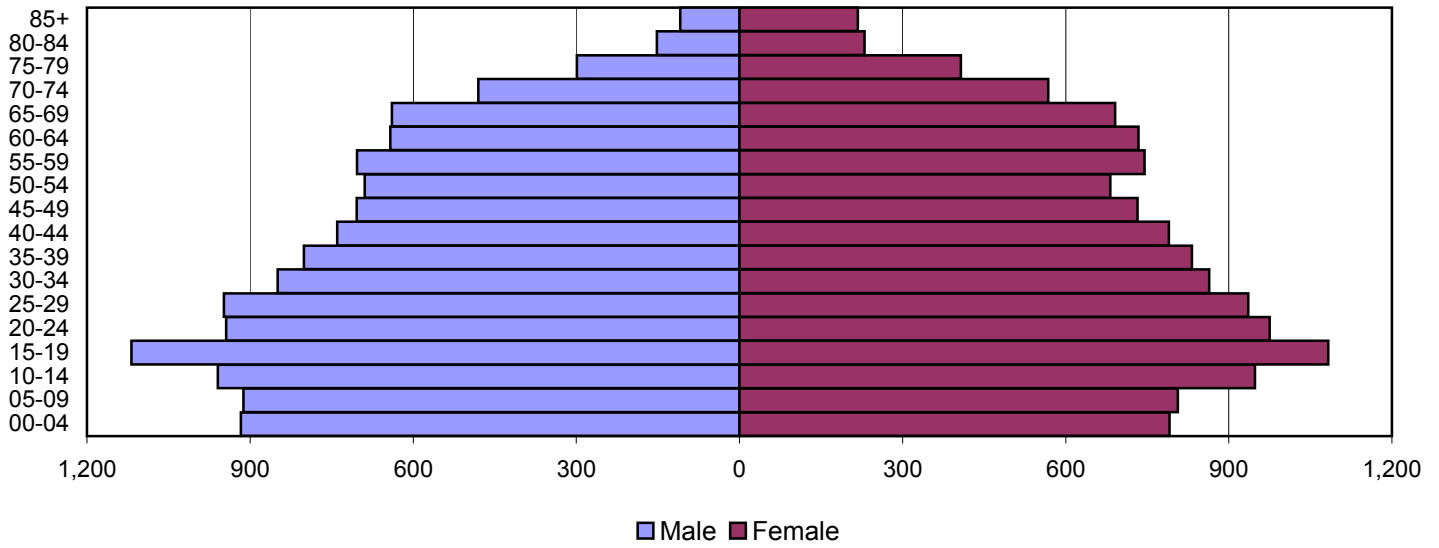

Marshall County Population Pyramids

1980

1990