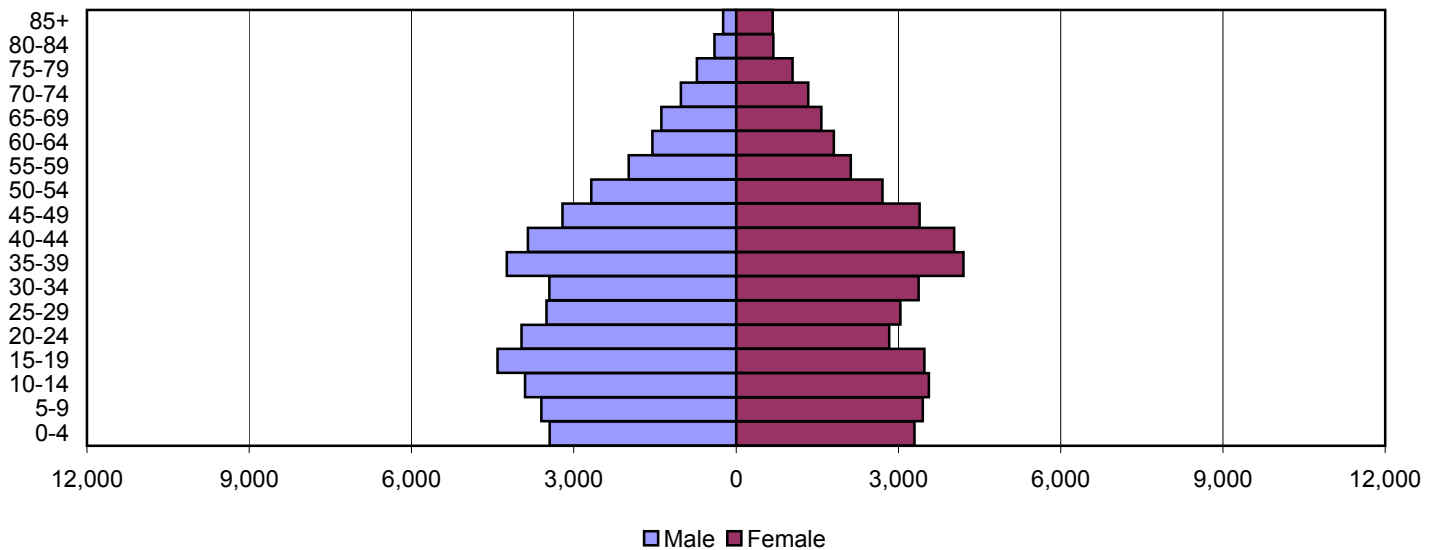

2000

Source: 1980, 1990, and 2000 Census

Produced by the Office of Workforce Research and Analysis, Kentucky Cabinet for Workforce Development

Hardin County Population Pyramids

1980

1990

2000

Source: 1980, 1990, and 2000 Census