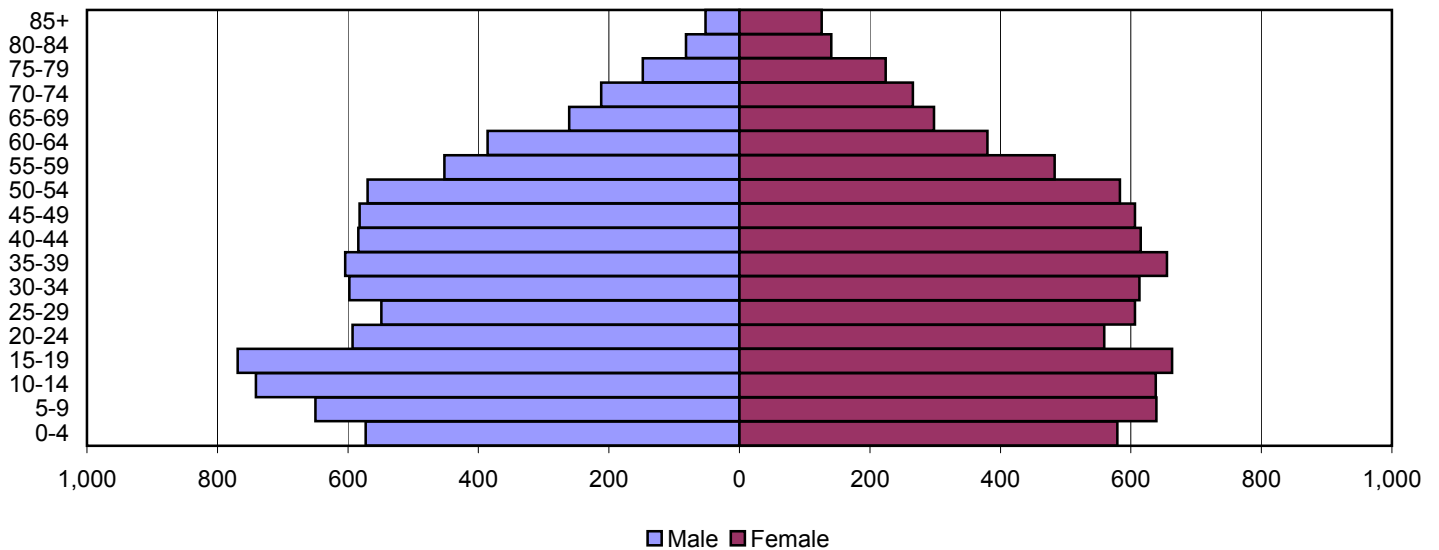

McCreary County Population Pyramids

1980

1990

2000

Source: 1980, 1990, and 2000 Census

Produced by the Office of Workforce Research and Analysis, Kentucky Cabinet for Workforce Development

McLean County Population Pyramids