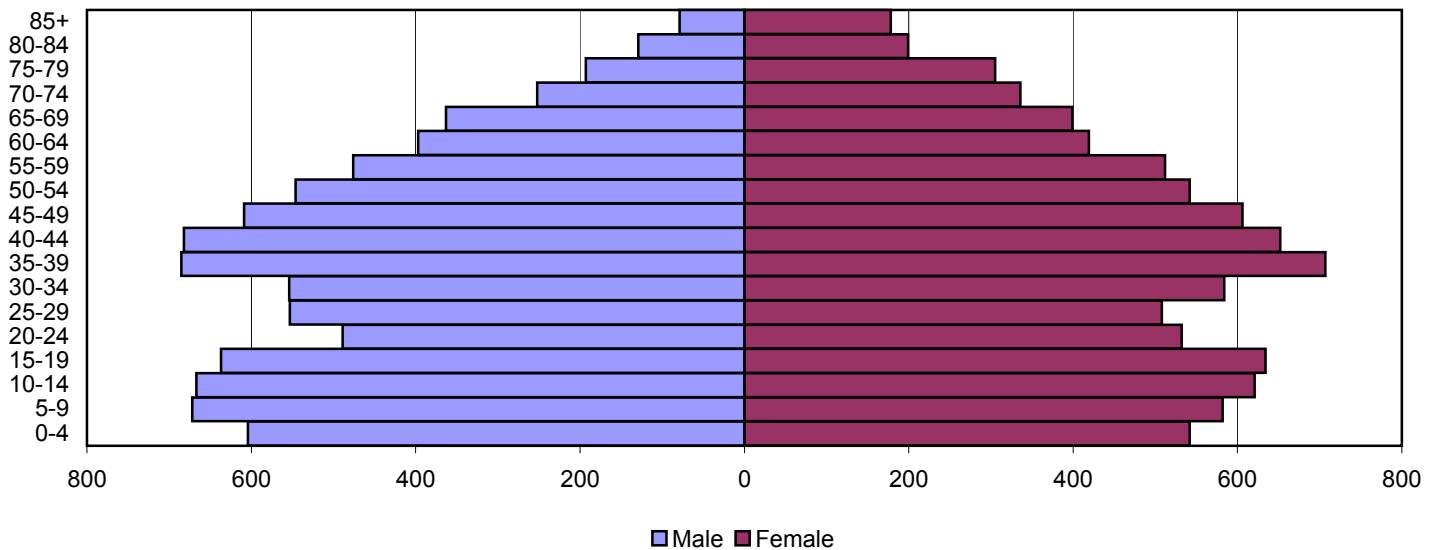

Source: 1980, 1990, and 2000 Census

Produced by the Office of Workforce Research and Analysis, Kentucky Cabinet for Workforce Development