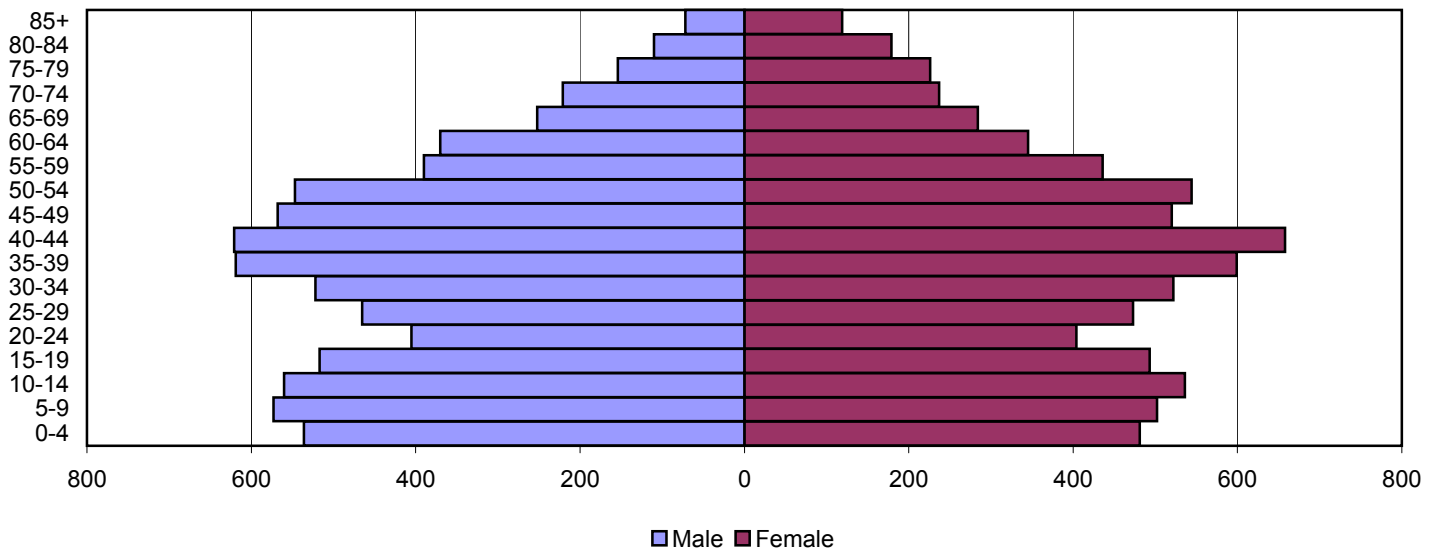

2000

Source: 1980, 1990, and 2000 Census

Produced by the Office of Workforce Research and Analysis, Kentucky Cabinet for Workforce Development

Henry County Population Pyramids

1980

1990

2000

Source: 1980, 1990, and 2000 Census