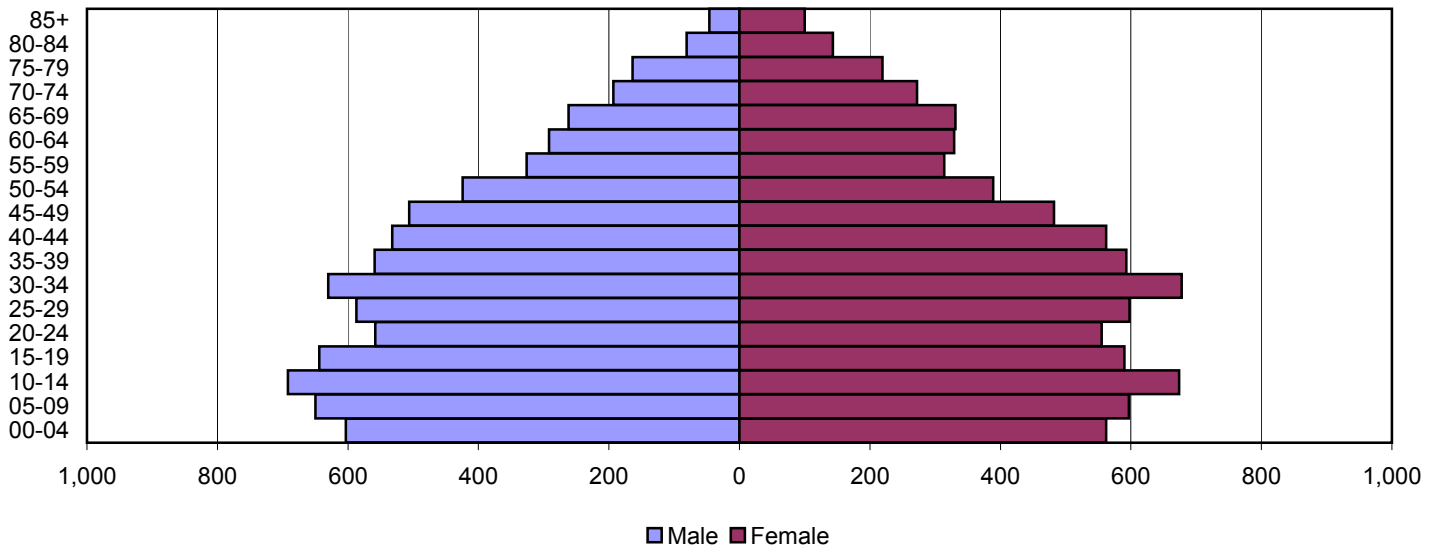

1980

1990

2000

Source: 1980, 1990, and 2000 Census

Produced by the Office of Workforce Research and Analysis, Kentucky Cabinet for Workforce Development

Grant County Population Pyramids

1980

1990