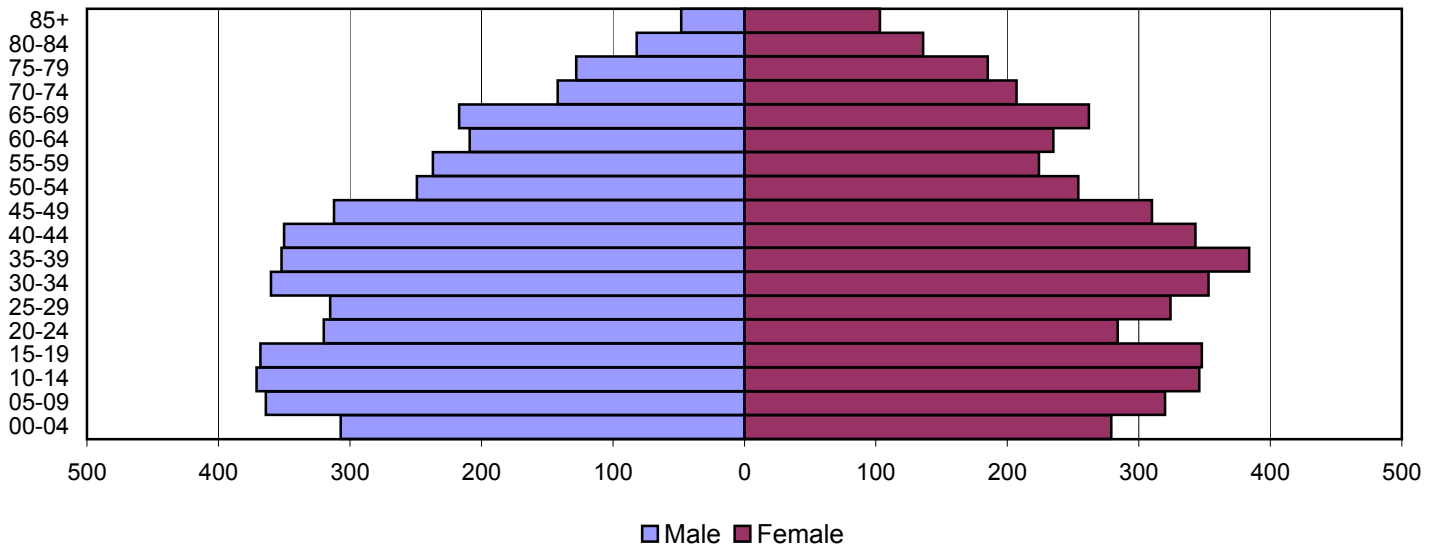

McLean County Population Pyramids

1980

1990

2000

Source: 1980, 1990, and 2000 Census

Produced by the Office of Workforce Research and Analysis, Kentucky Cabinet for Workforce Development