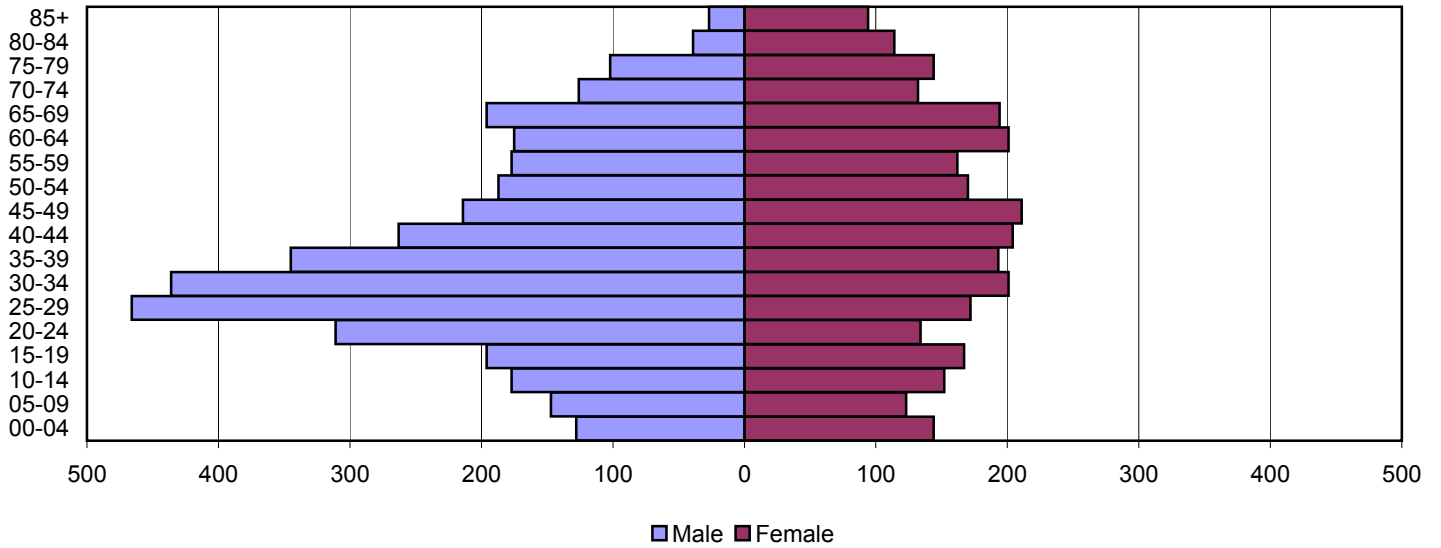

2000

Source: 1980, 1990, and 2000 Census

Produced by the Office of Workforce Research and Analysis, Kentucky Cabinet for Workforce Development

Lyon County Population Pyramids

1980

1990

2000

Source: 1980, 1990, and 2000 Census