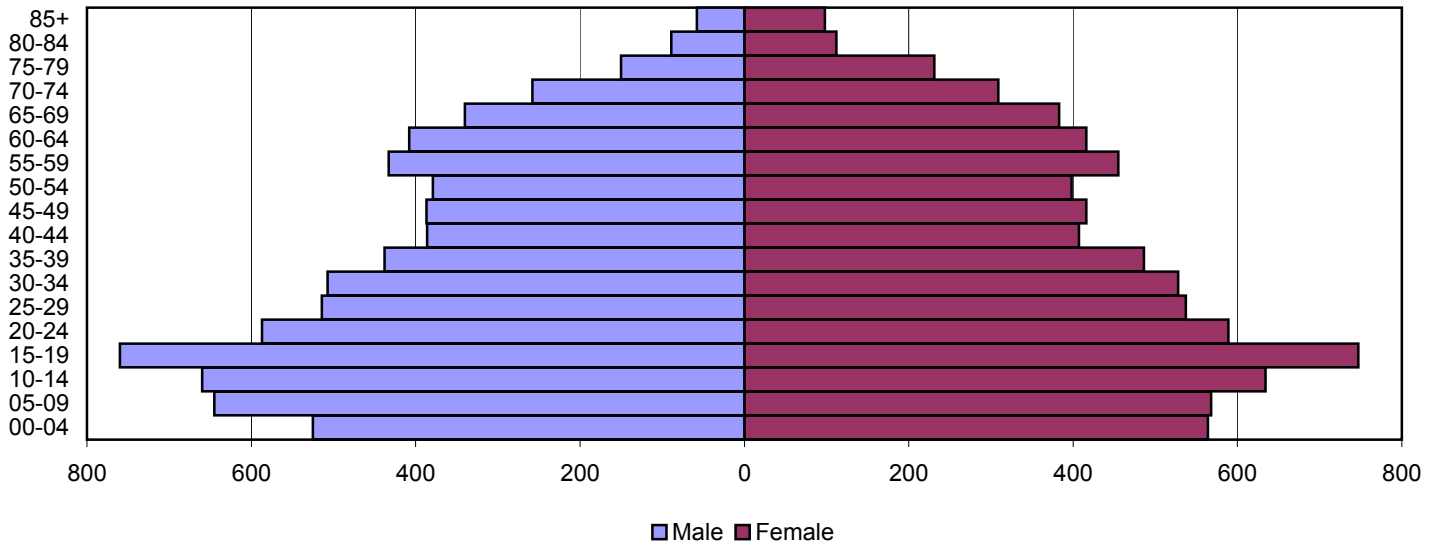

Hart County Population Pyramids

1980

1990