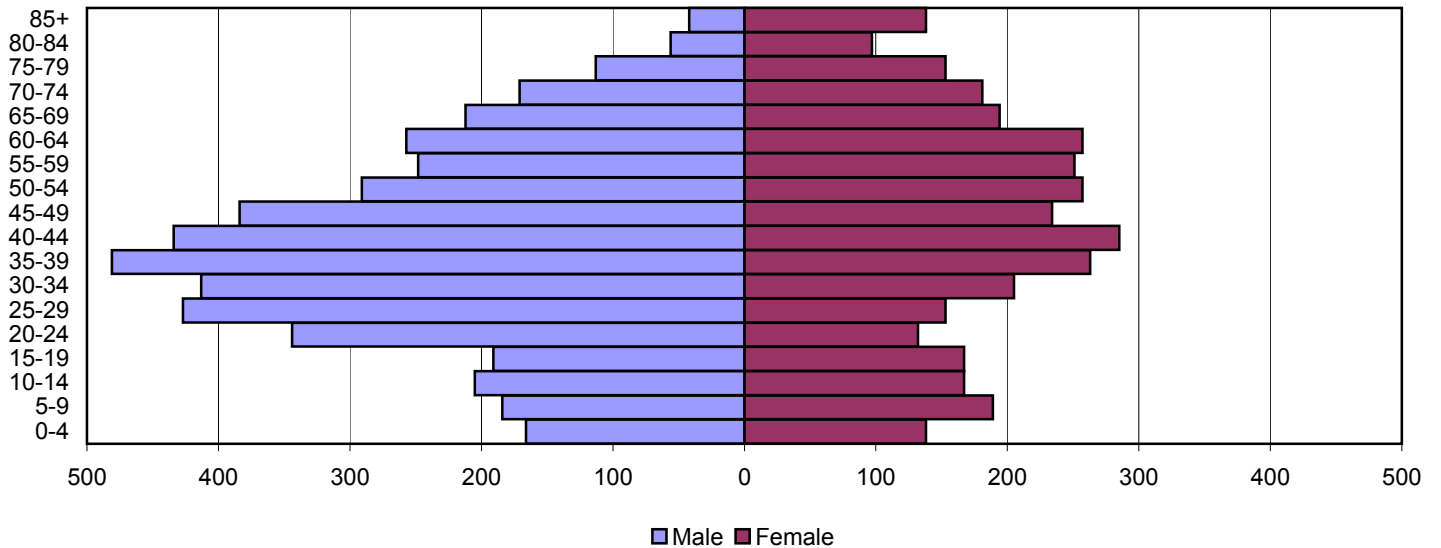

2000

Source: 1980, 1990, and 2000 Census

Produced by the Office of Workforce Research and Analysis, Kentucky Cabinet for Workforce Development

Lyon County Population Pyramids

1980

1990

2000

Source: 1980, 1990, and 2000 Census