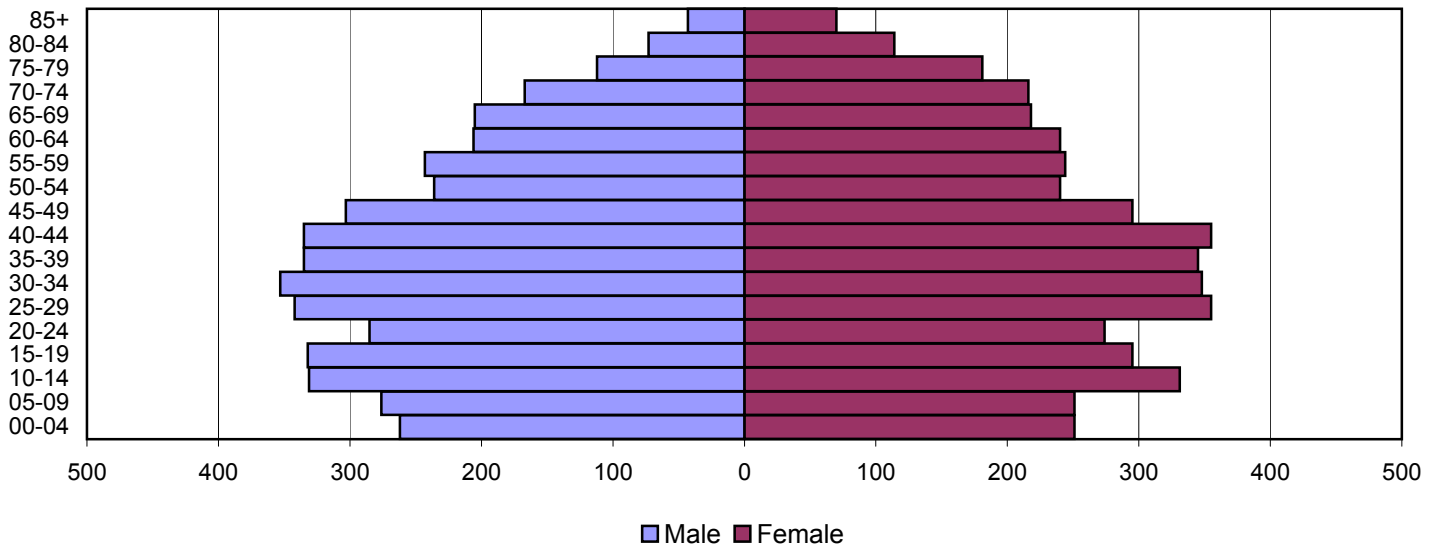

Livingston County Population Pyramids

1980

1990

2000

Source: 1980, 1990, and 2000 Census

Produced by the Office of Workforce Research and Analysis, Kentucky Cabinet for Workforce Development