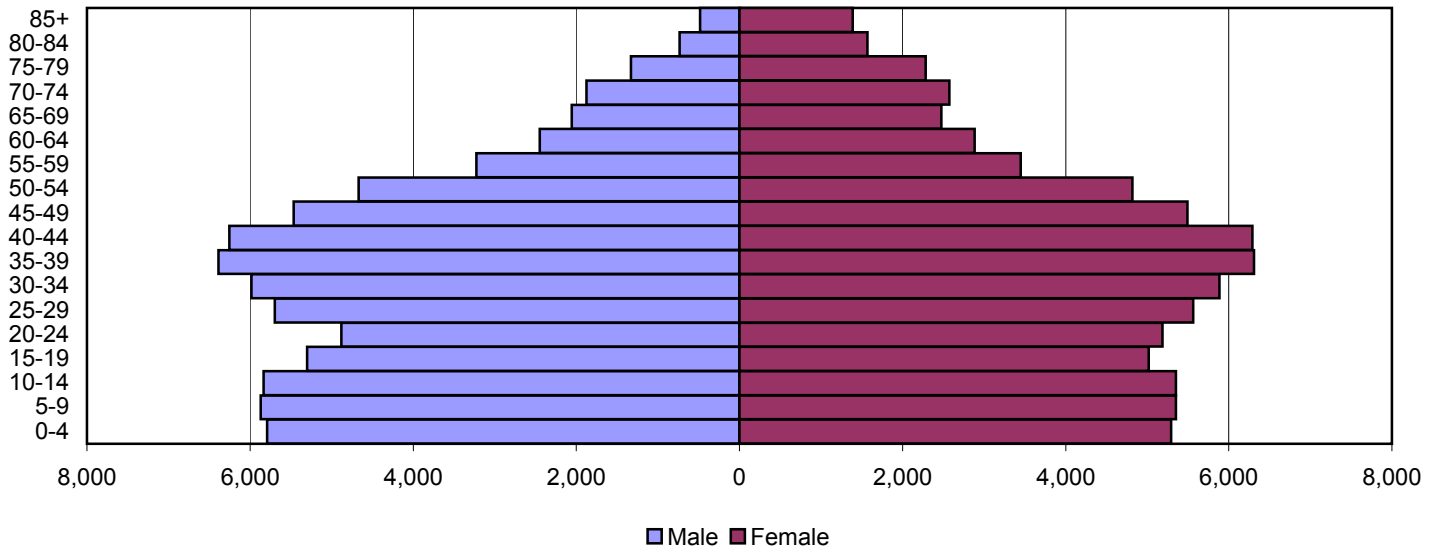

Kenton County Population Pyramids

1980

1990

2000

Source: 1980, 1990, and 2000 Census

Produced by the Office of Workforce Research and Analysis, Kentucky Cabinet for Workforce Development

Knott County Population Pyramids