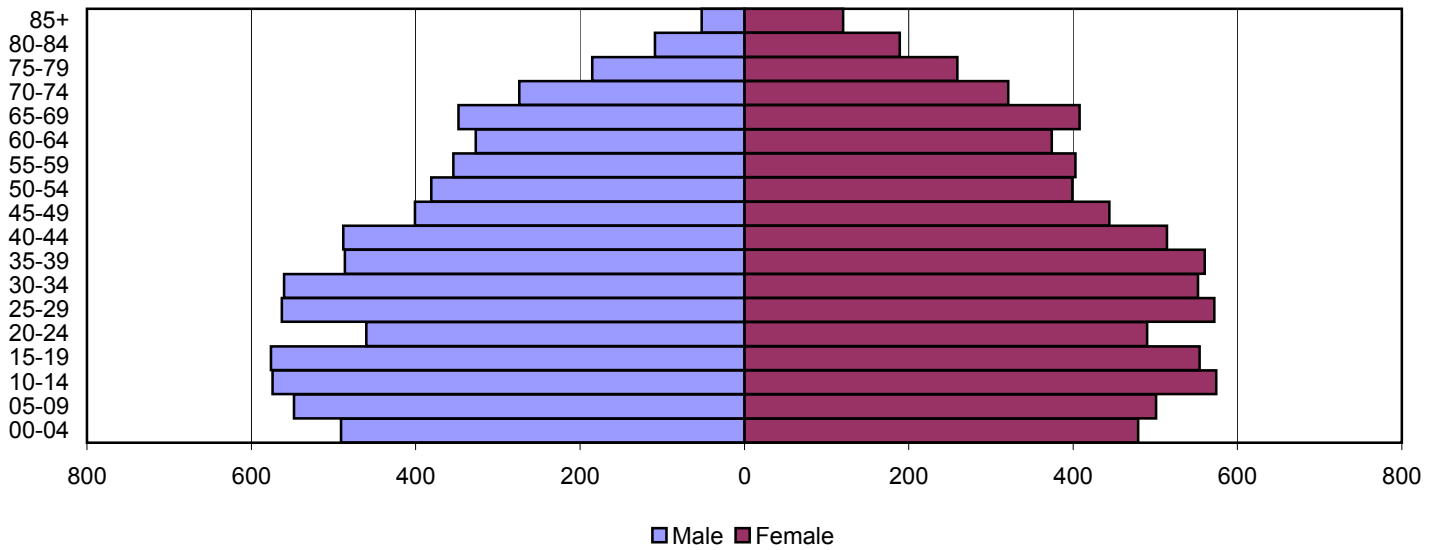

Hart County Population Pyramids

1980

1990

2000

Source: 1980, 1990, and 2000 Census

Produced by the Office of Workforce Research and Analysis, Kentucky Cabinet for Workforce Development