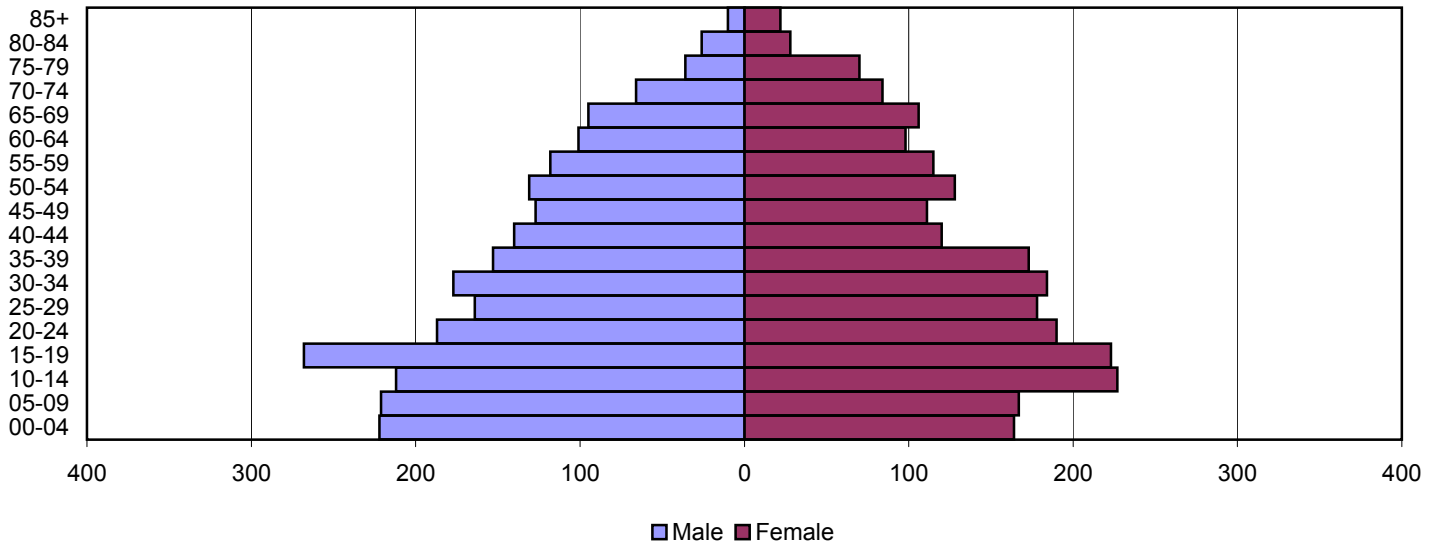

Gallatin County Population Pyramids

1980

1990

2000

Source: 1980, 1990, and 2000 Census

Produced by the Office of Workforce Research and Analysis, Kentucky Cabinet for Workforce Development

Garrard County Population Pyramids