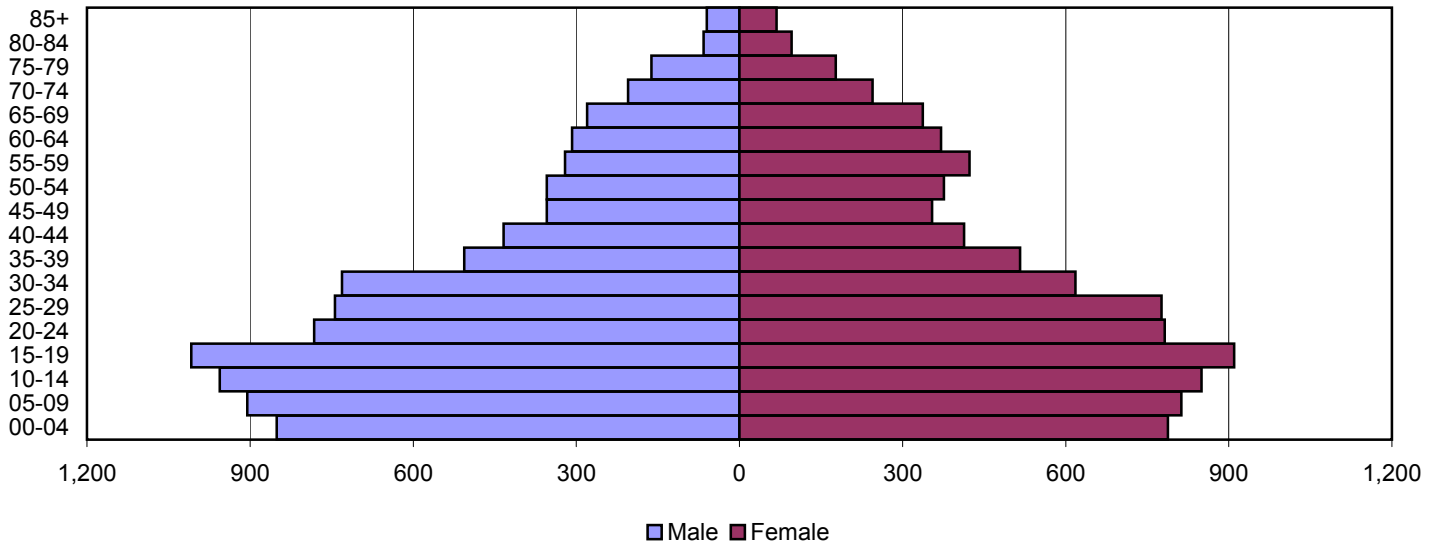

Knott County Population Pyramids

1980

1990