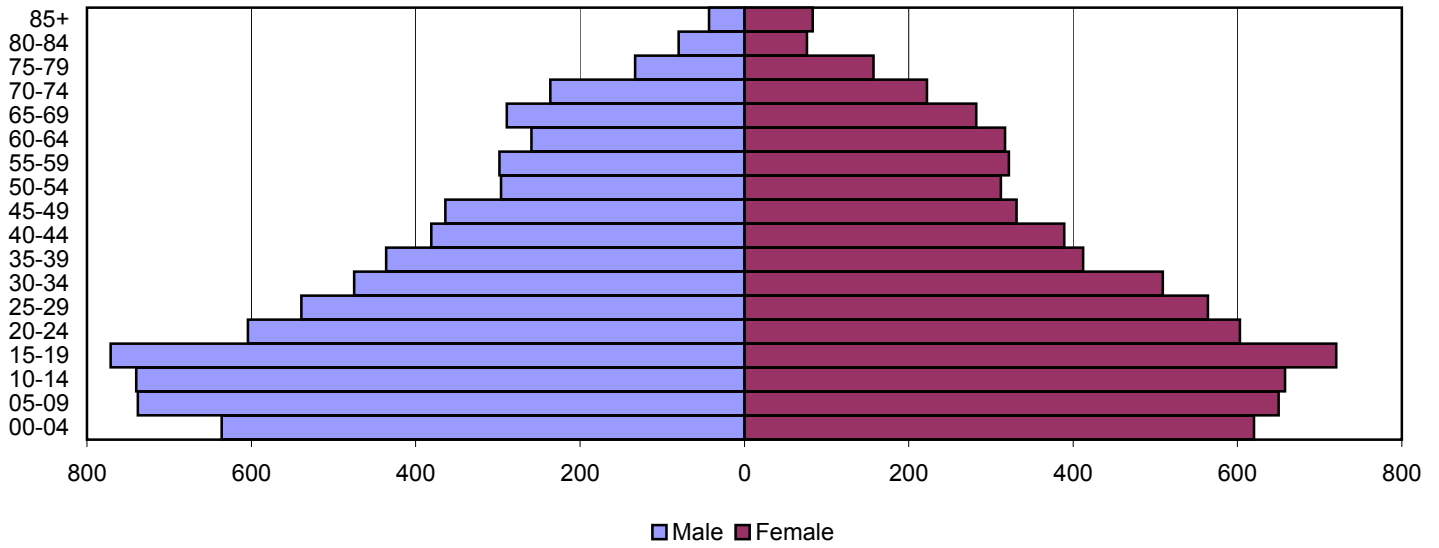

Lewis County Population Pyramids

1980

1990