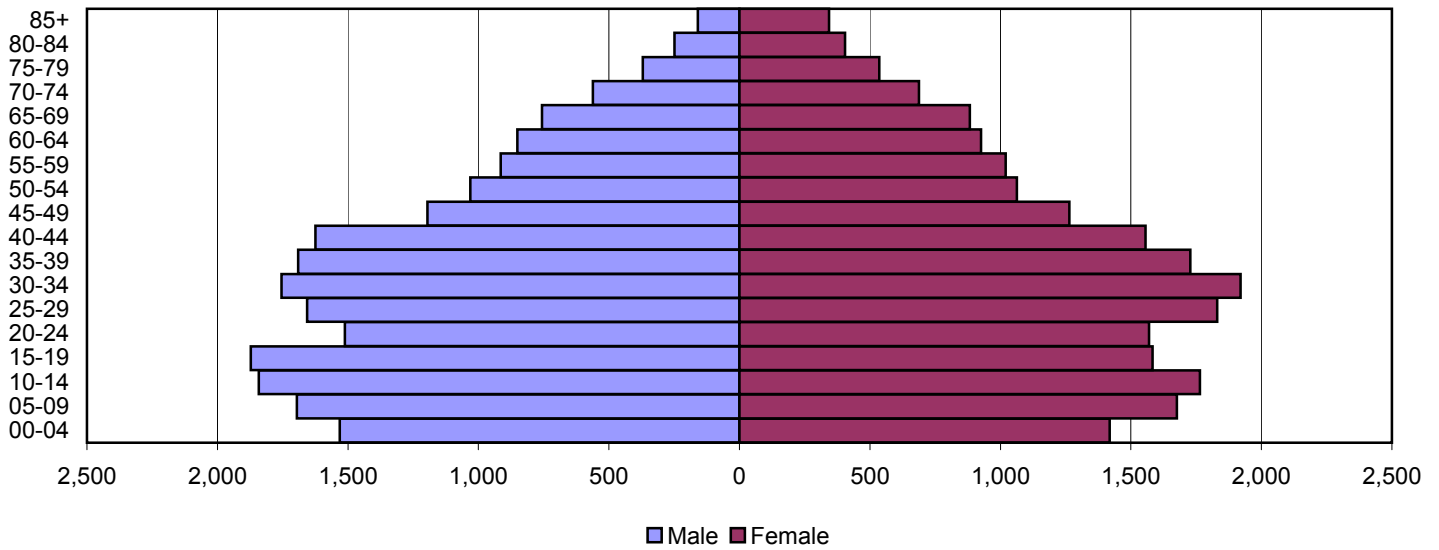

Laurel County Population Pyramids

1980

1990

2000

Source: 1980, 1990, and 2000 Census

Produced by the Office of Workforce Research and Analysis, Kentucky Cabinet for Workforce Development