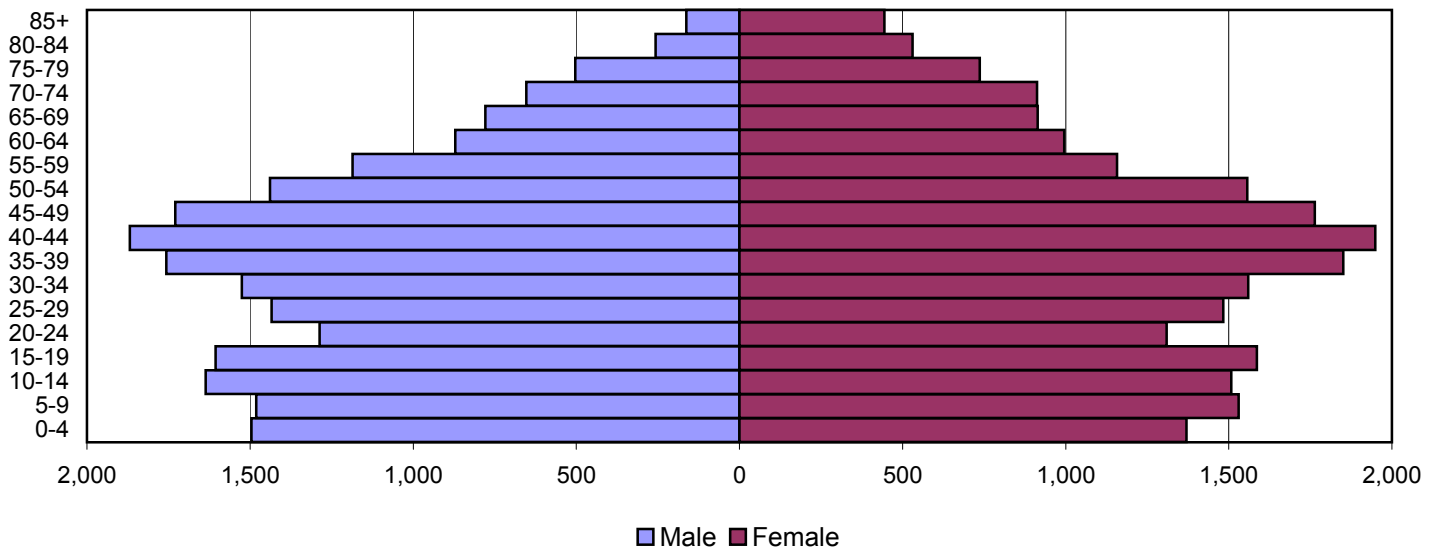

Source: 1980, 1990, and 2000 Census

Produced by the Office of Workforce Research and Analysis, Kentucky Cabinet for Workforce Development