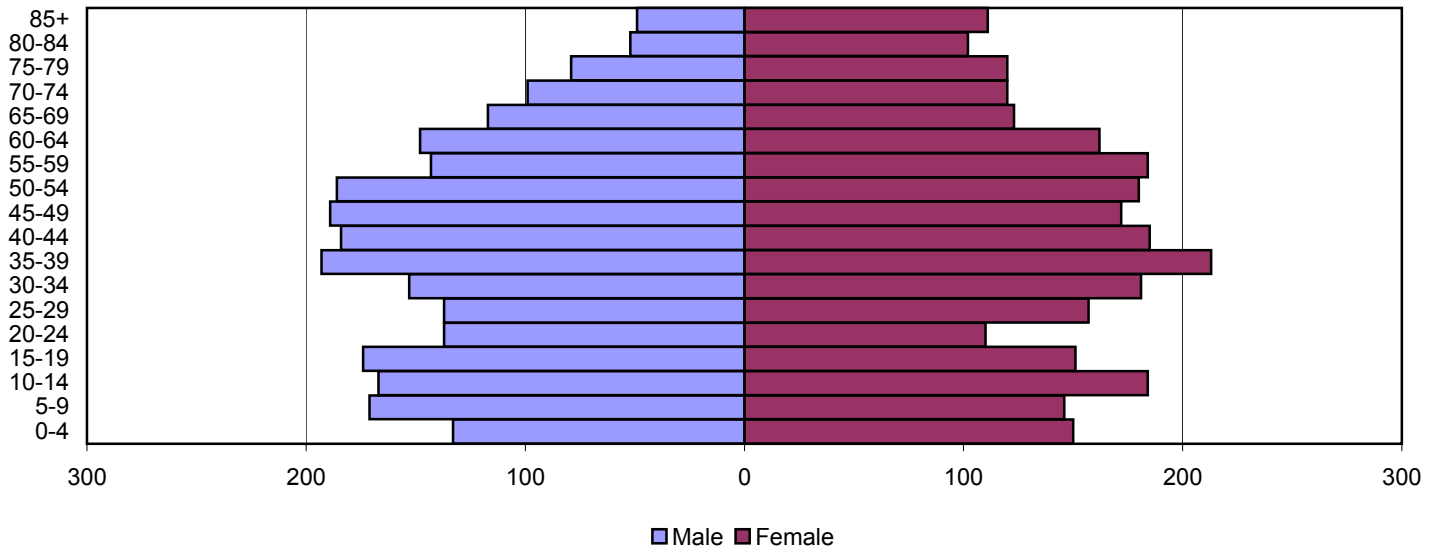

Produced by the Office of Workforce Research and Analysis, Kentucky Cabinet for Workforce Development

Hickman County Population Pyramids

1980

1990

2000

Source: 1980, 1990, and 2000 Census

Produced by the Office of Workforce Research and Analysis, Kentucky Cabinet for Workforce Development