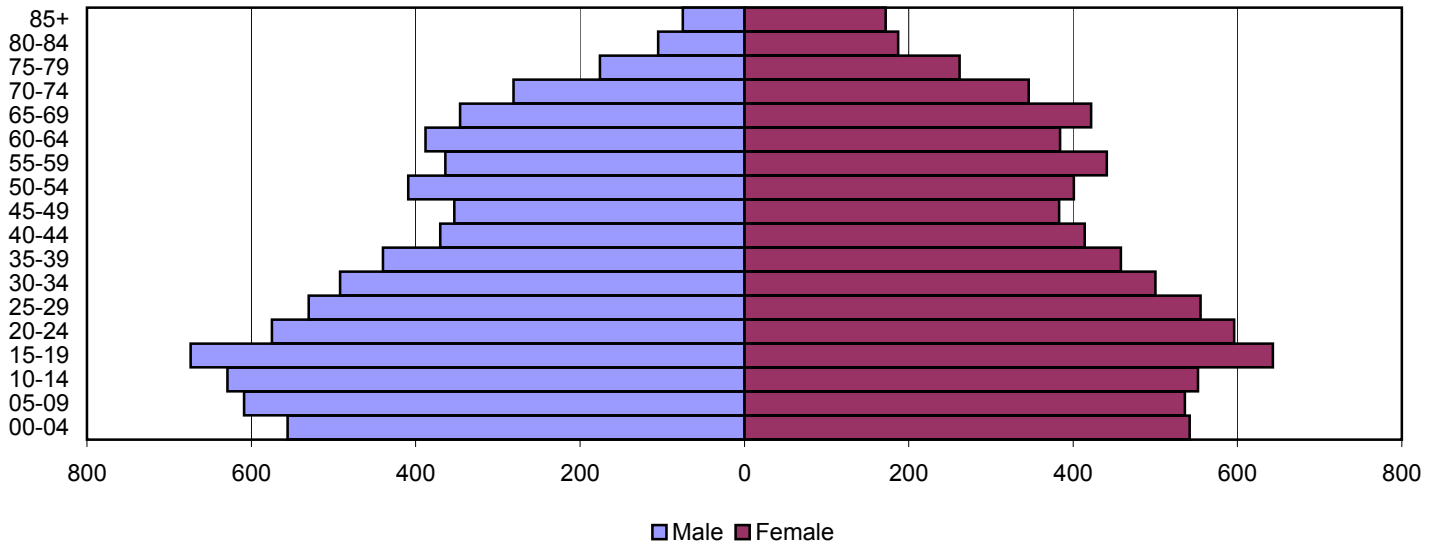

Harrison County Population Pyramids

1980

1990