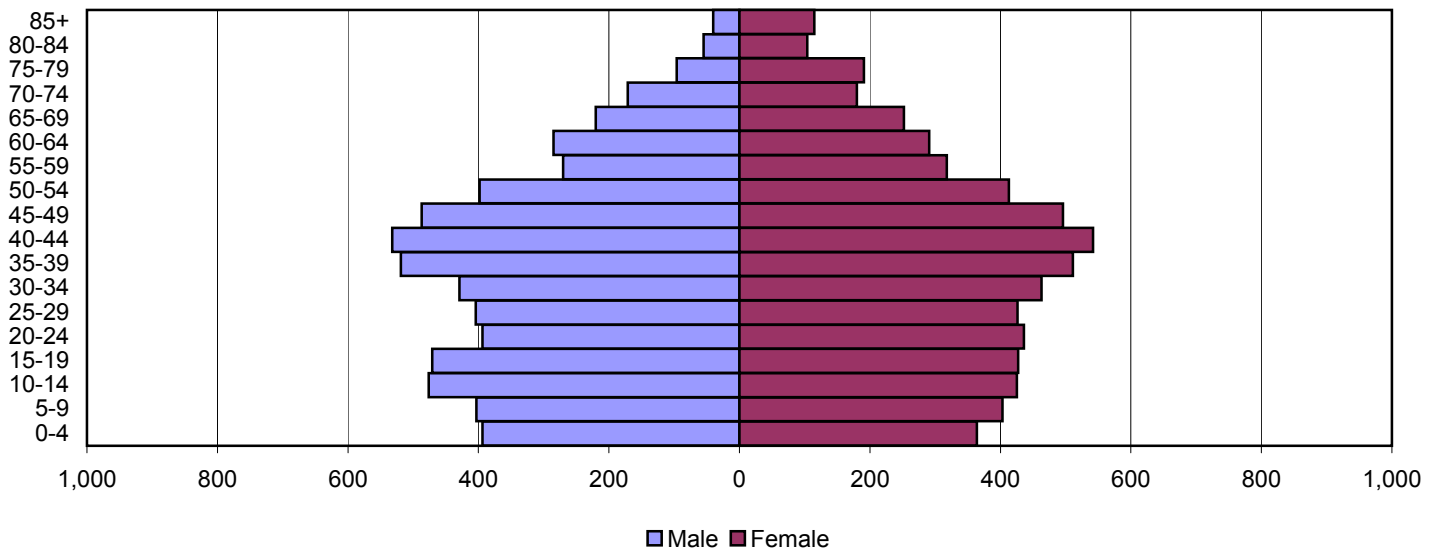

Source: 1980, 1990, and 2000 Census

Produced by the Office of Workforce Research and Analysis, Kentucky Cabinet for Workforce Development