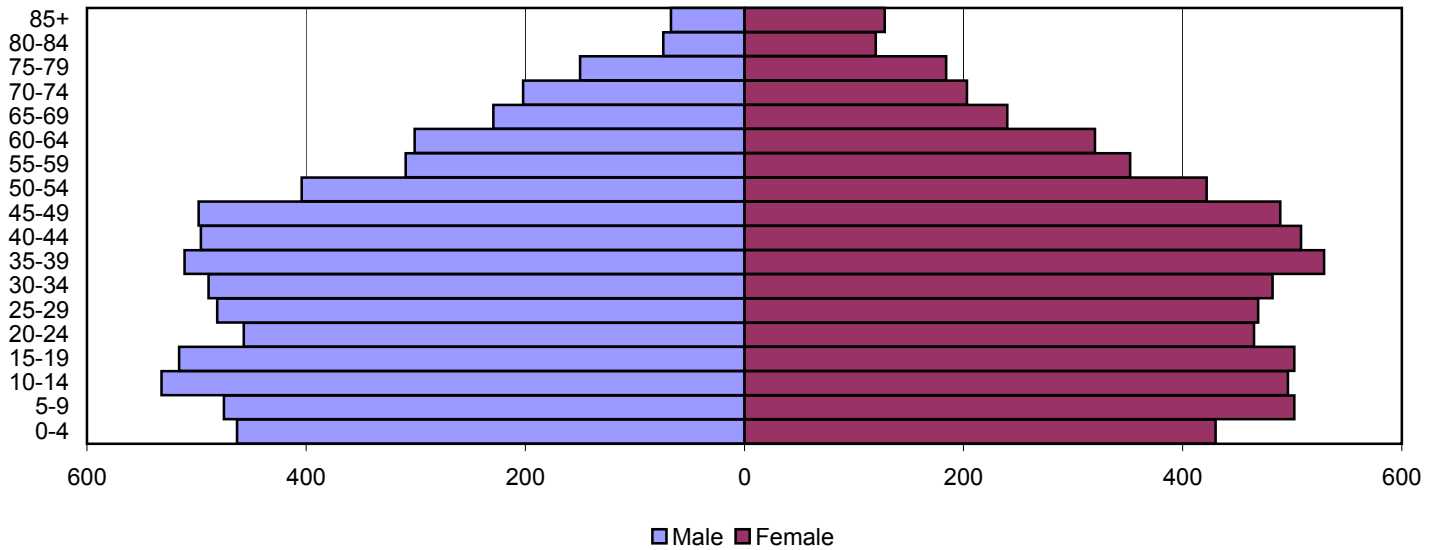

Source: 1980, 1990, and 2000 Census

Produced by the Office of Workforce Research and Analysis, Kentucky Cabinet for Workforce Development