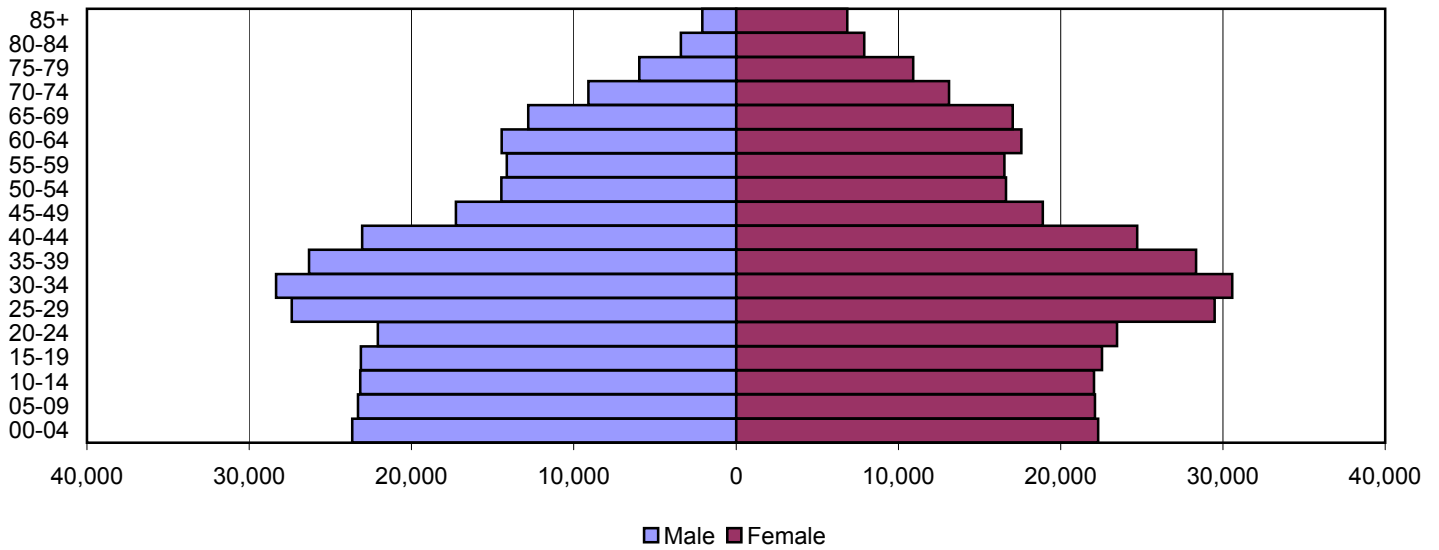

1980

1990

2000

Source: 1980, 1990, and 2000 Census

Produced by the Office of Workforce Research and Analysis, Kentucky Cabinet for Workforce Development

Jefferson County Population Pyramids

1980

1990