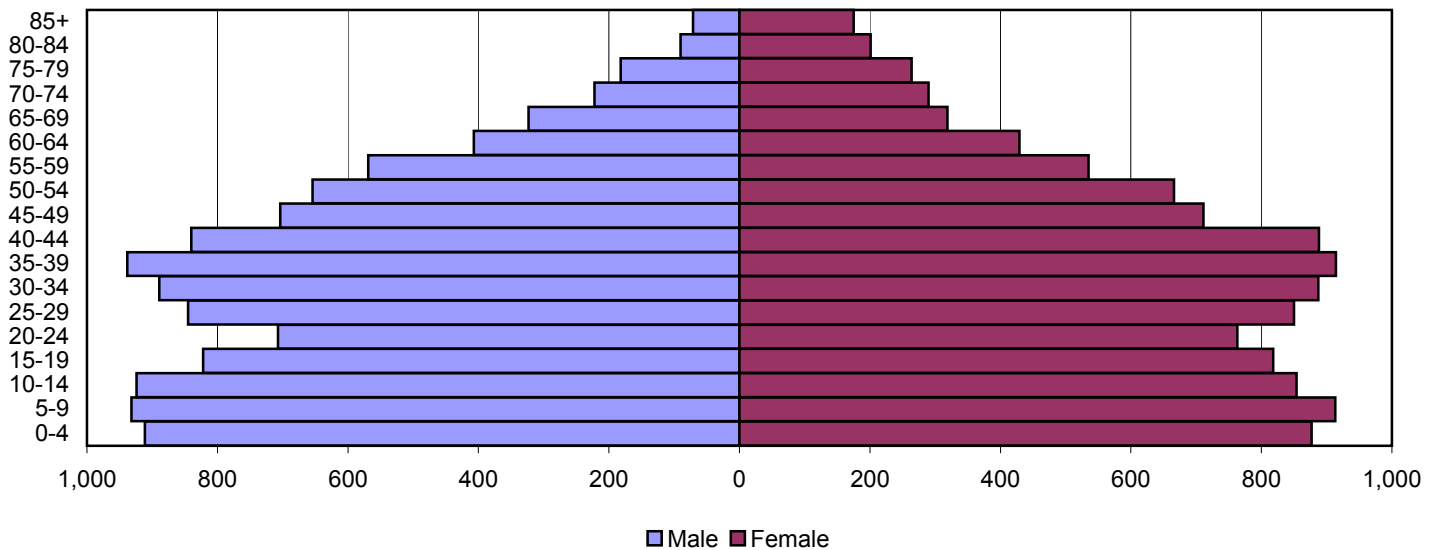

Source: 1980, 1990, and 2000 Census

Produced by the Office of Workforce Research and Analysis, Kentucky Cabinet for Workforce Development