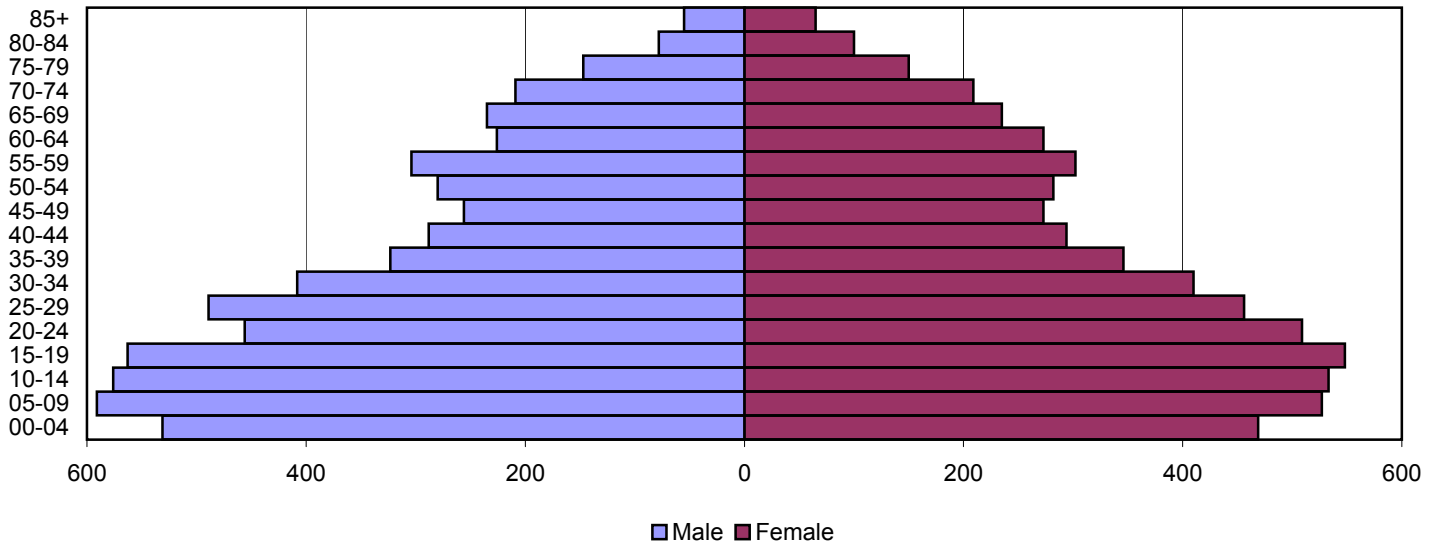

Jackson County Population Pyramids

1980

1990