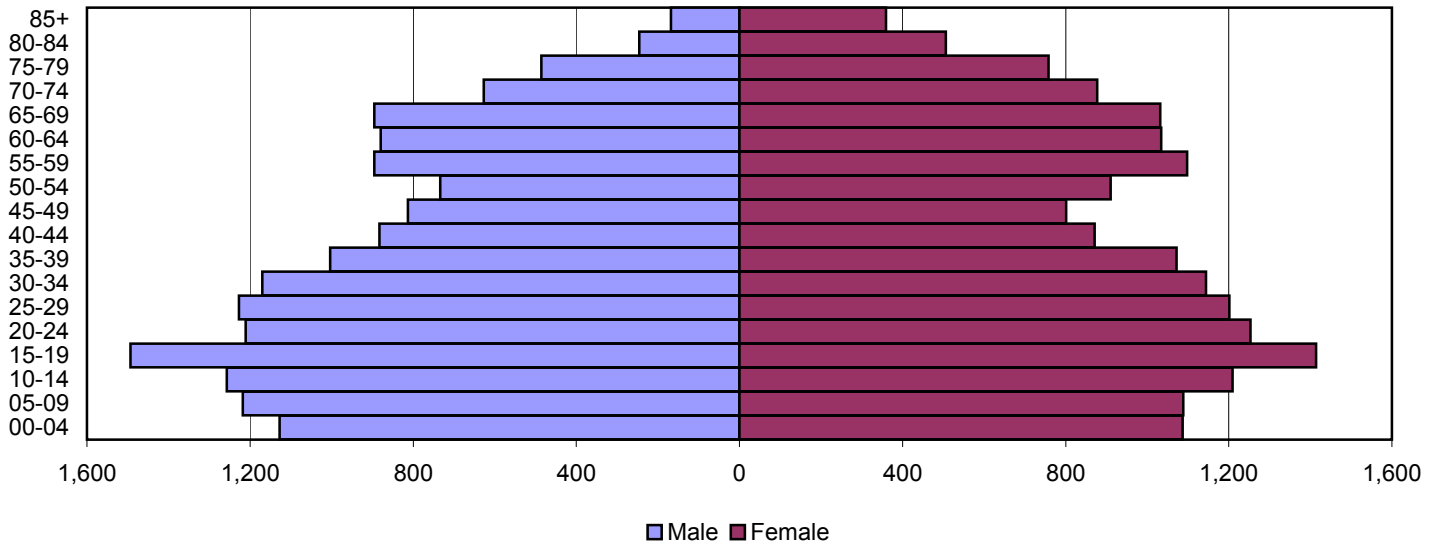

2000

Source: 1980, 1990, and 2000 Census

Produced by the Office of Workforce Research and Analysis, Kentucky Cabinet for Workforce Development

Graves County Population Pyramids

1980

1990

2000

Source: 1980, 1990, and 2000 Census