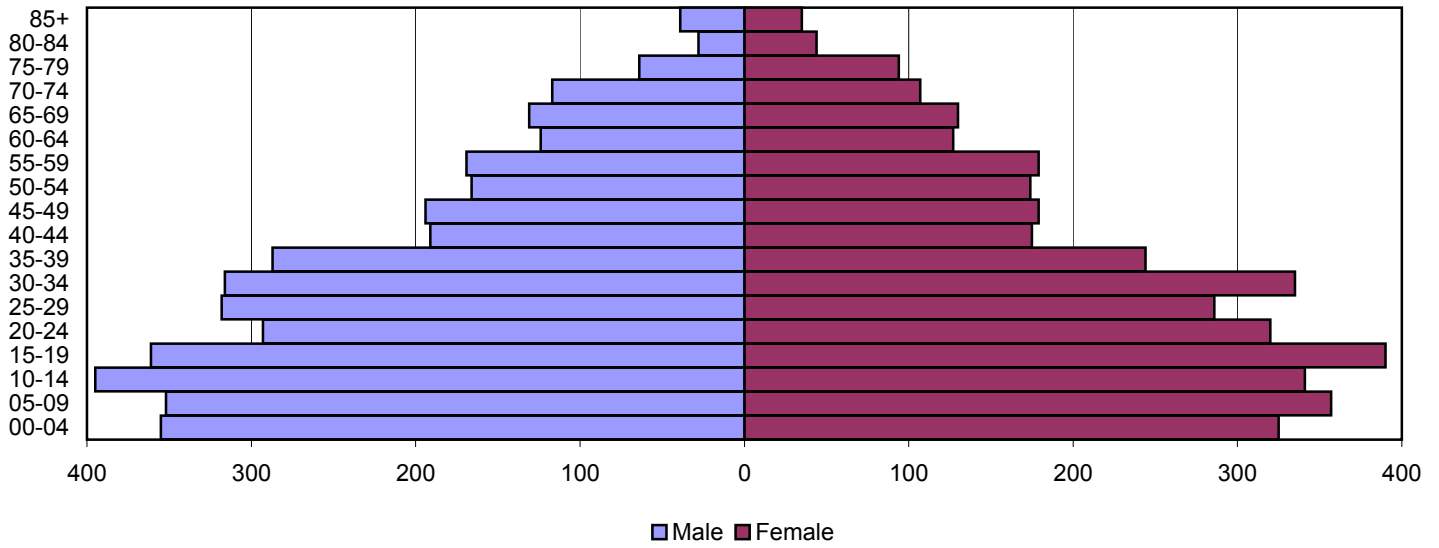

Green County Population Pyramids

1980

1990

2000

Source: 1980, 1990, and 2000 Census

Produced by the Office of Workforce Research and Analysis, Kentucky Cabinet for Workforce Development

Greenup County Population Pyramids

1980

1990

2000

Source: 1980, 1990, and 2000 Census

Produced by the Office of Workforce Research and Analysis, Kentucky Cabinet for Workforce Development

Hancock County Population Pyramids

1980

1990