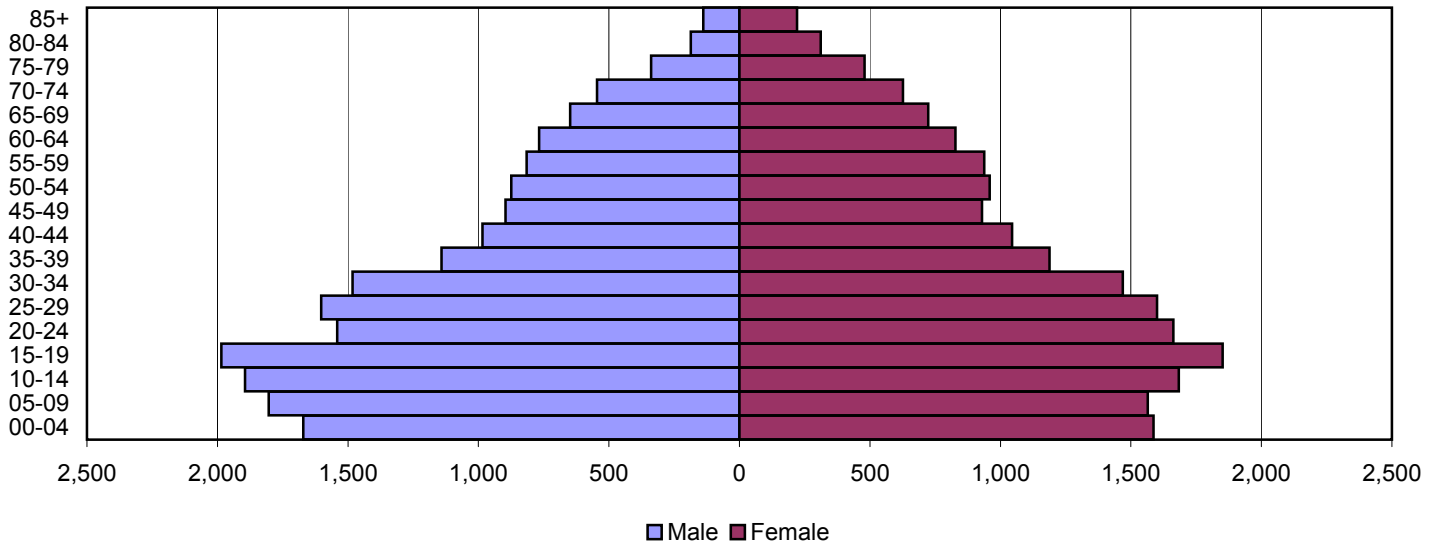

Laurel County Population Pyramids

1980

1990