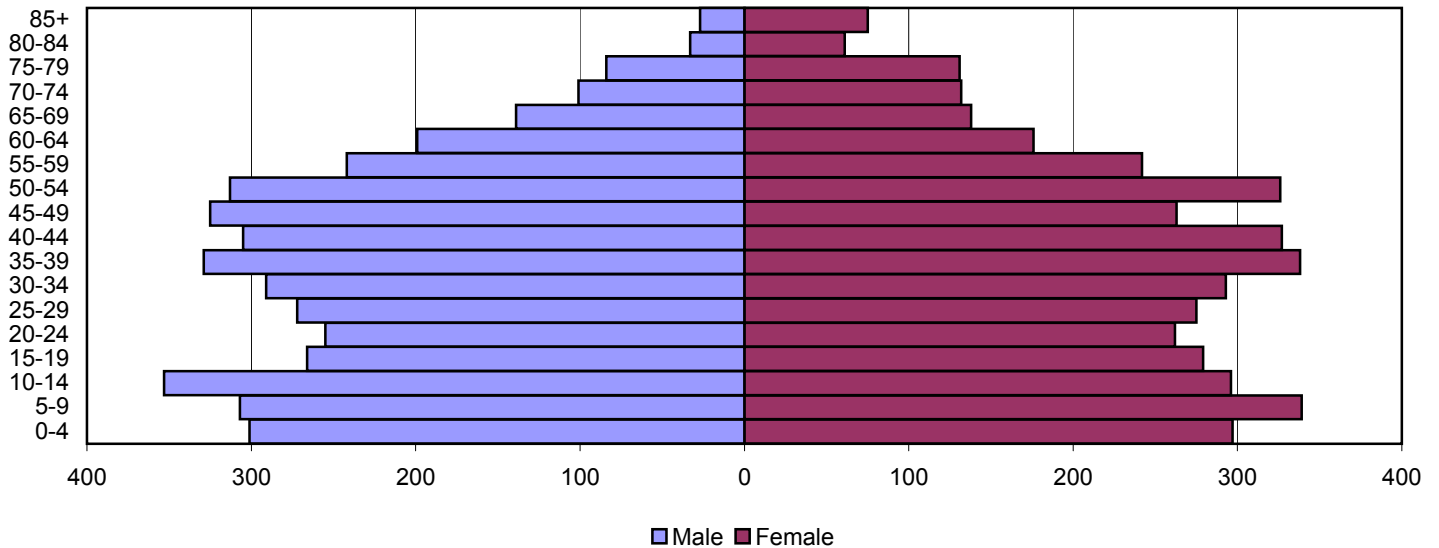

Source: 1980, 1990, and 2000 Census

Produced by the Office of Workforce Research and Analysis, Kentucky Cabinet for Workforce Development