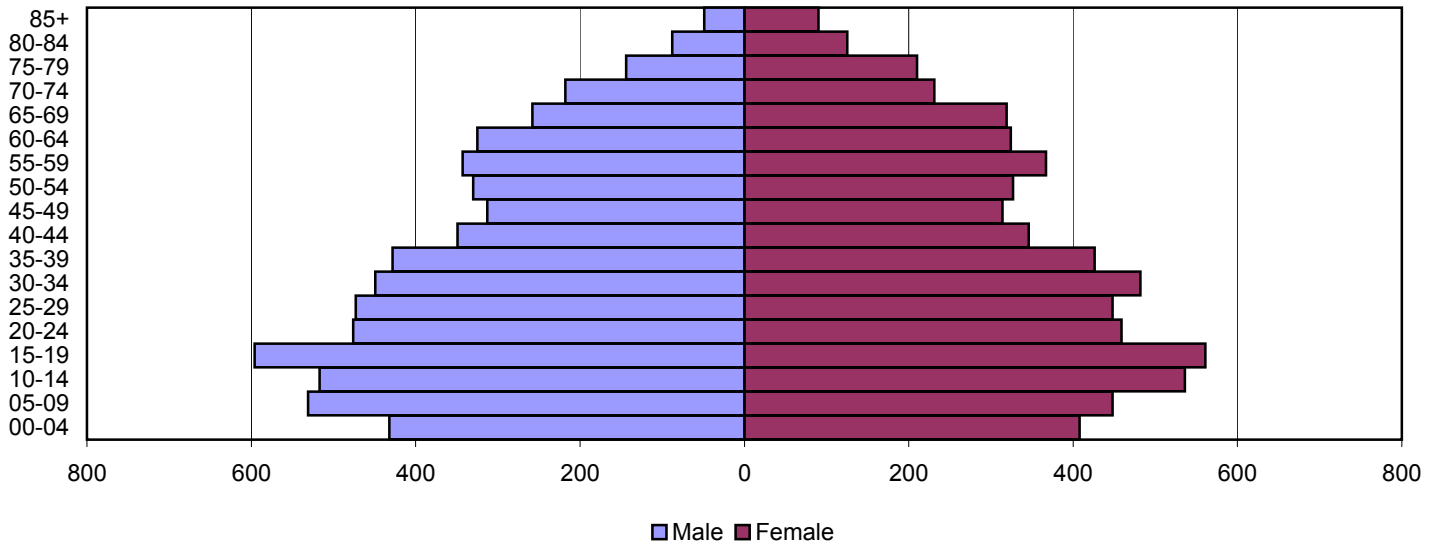

2000

Source: 1980, 1990, and 2000 Census

Produced by the Office of Workforce Research and Analysis, Kentucky Cabinet for Workforce Development

Henry County Population Pyramids

1980

1990

2000

Source: 1980, 1990, and 2000 Census