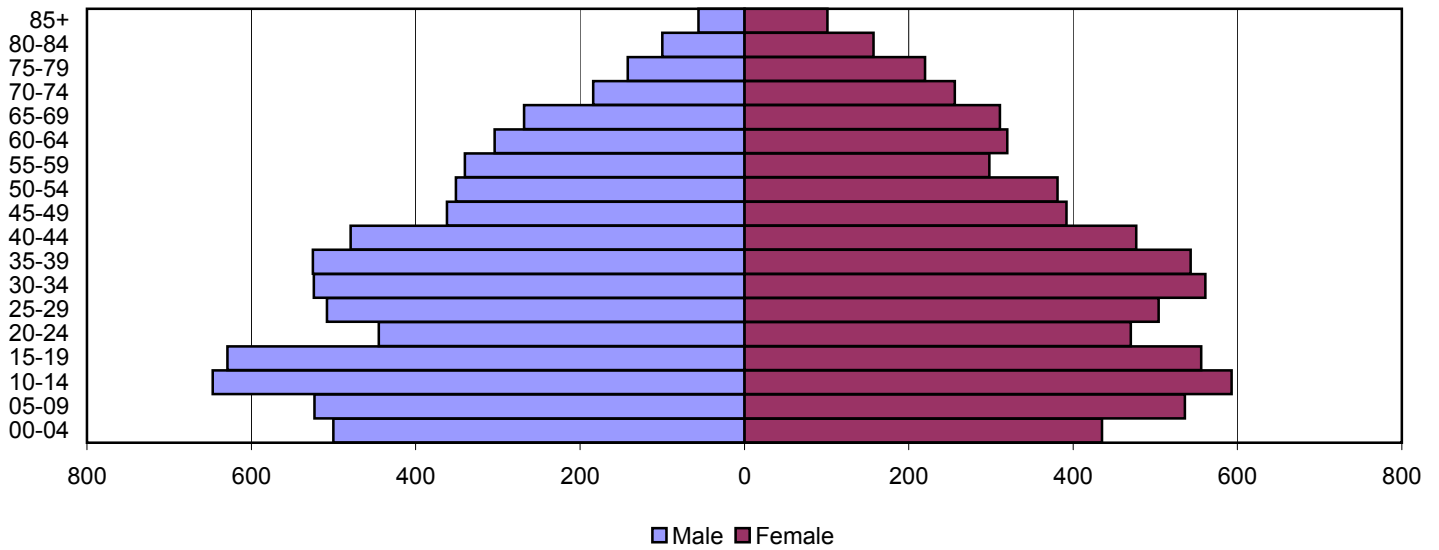

Lawrence County Population Pyramids

1980

1990

2000

Source: 1980, 1990, and 2000 Census

Produced by the Office of Workforce Research and Analysis, Kentucky Cabinet for Workforce Development