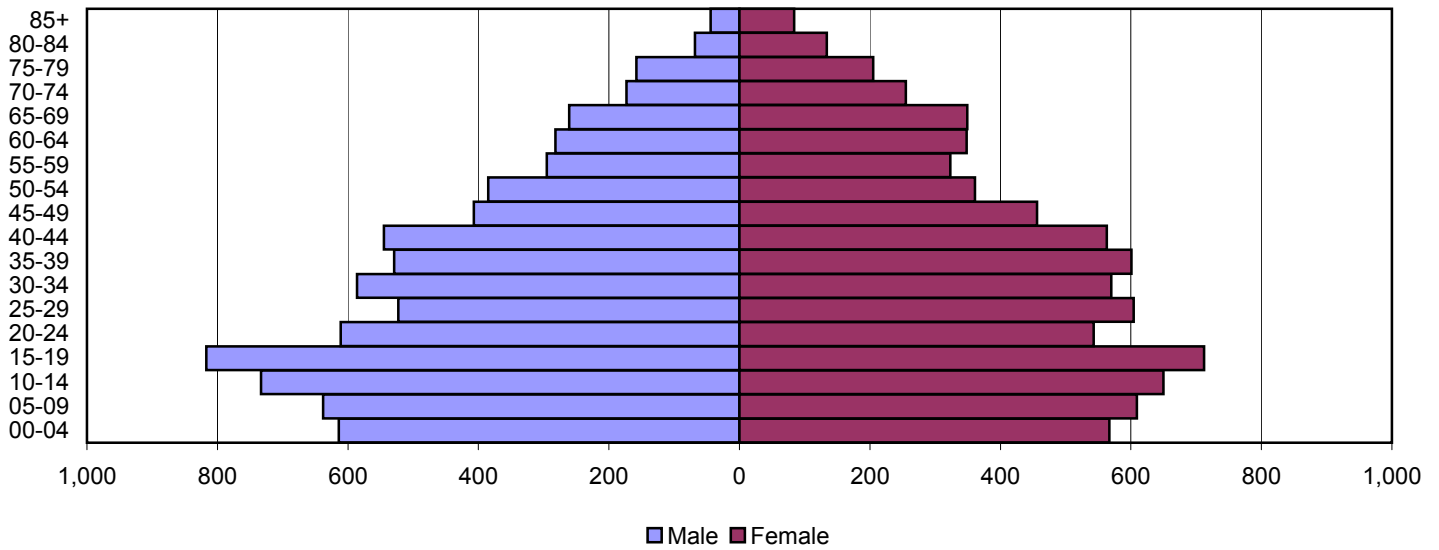

McCreary County Population Pyramids

1980

1990

2000

Source: 1980, 1990, and 2000 Census

Produced by the Office of Workforce Research and Analysis, Kentucky Cabinet for Workforce Development