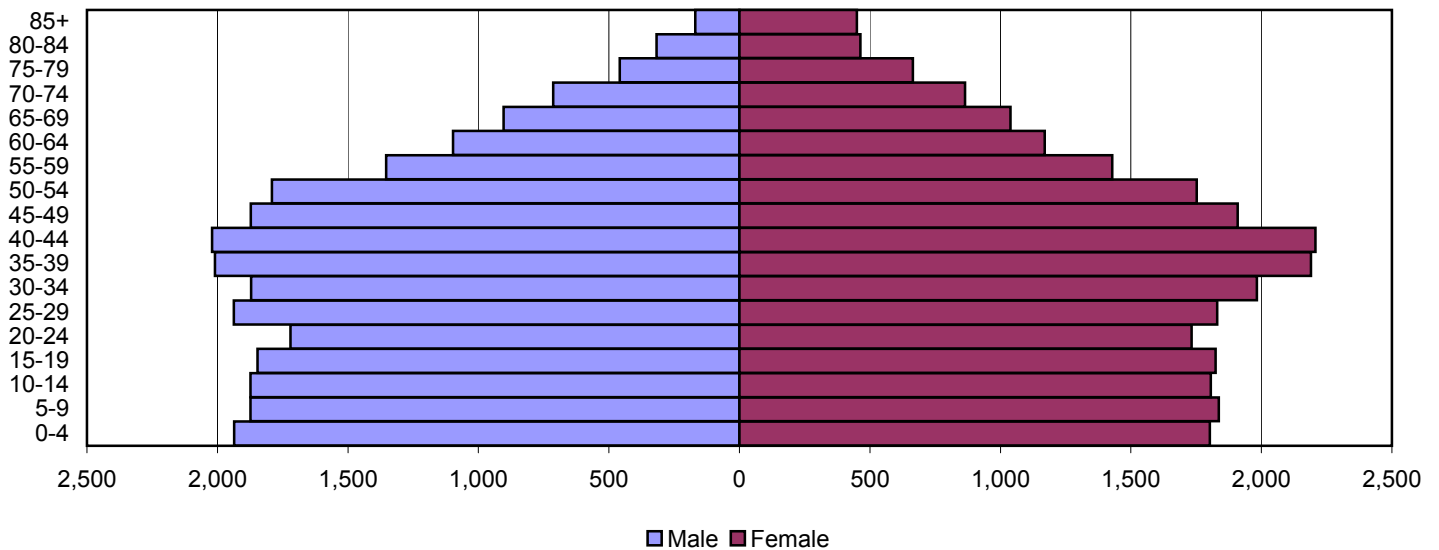

Produced by the Office of Workforce Research and Analysis, Kentucky Cabinet for Workforce Development

Laurel County Population Pyramids

1980

1990

2000

Source: 1980, 1990, and 2000 Census

Produced by the Office of Workforce Research and Analysis, Kentucky Cabinet for Workforce Development