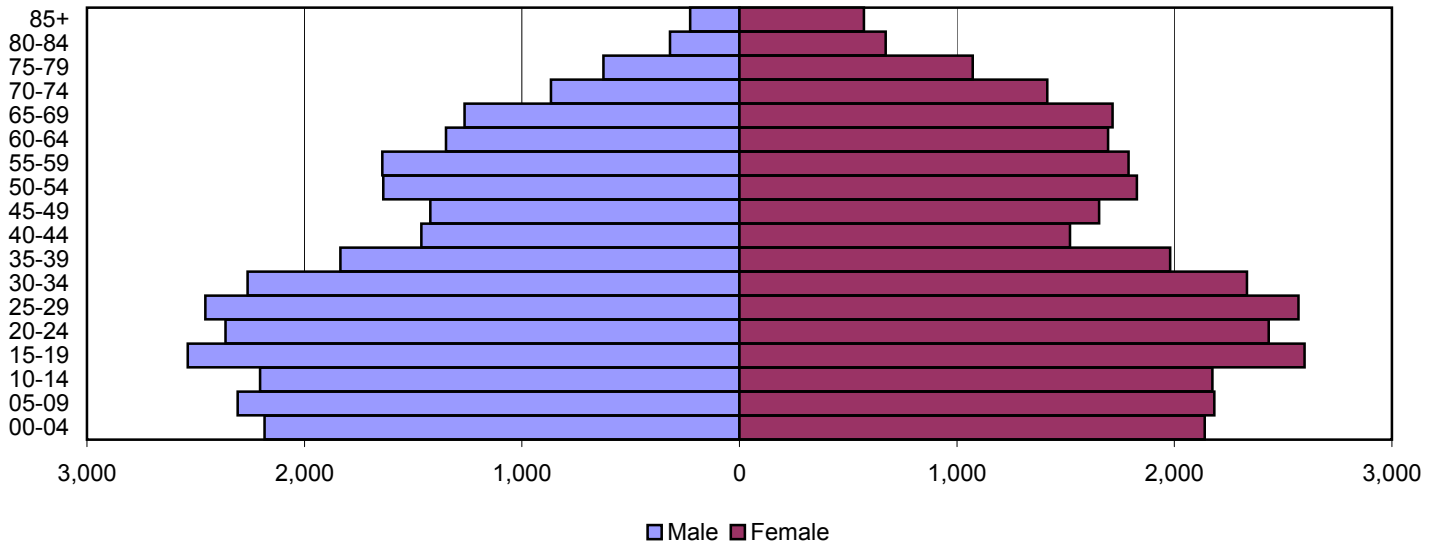

McCracken County Population Pyramids

1980

1990