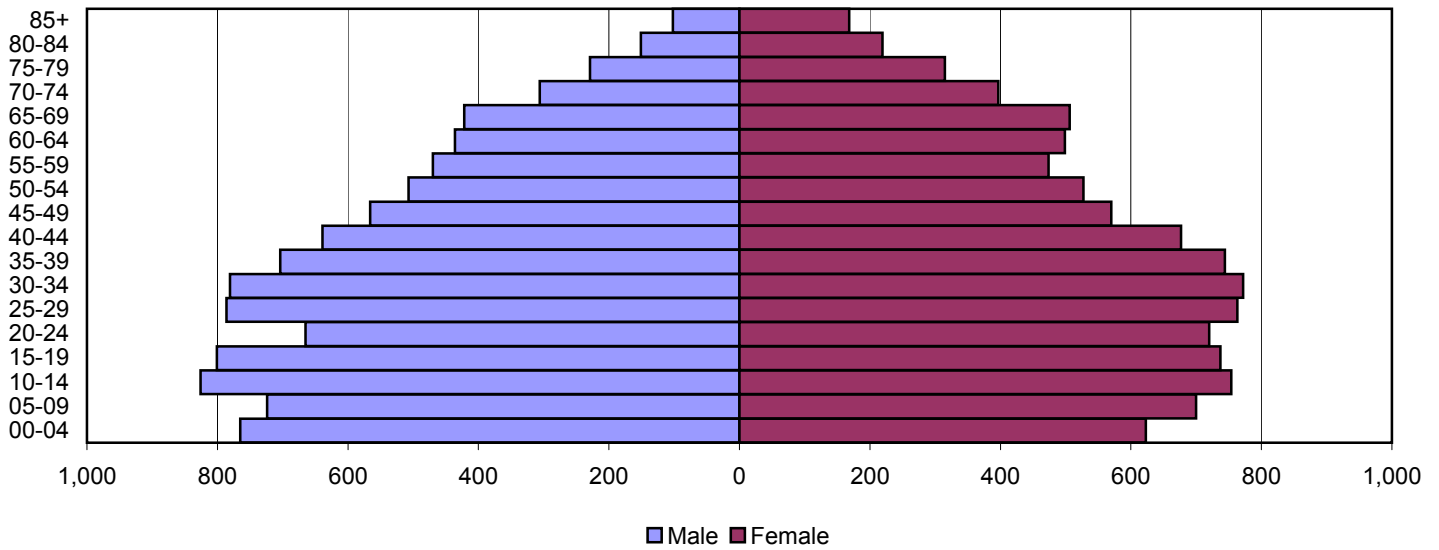

Lincoln County Population Pyramids

1980

1990

2000

Source: 1980, 1990, and 2000 Census

Produced by the Office of Workforce Research and Analysis, Kentucky Cabinet for Workforce Development

Livingston County Population Pyramids