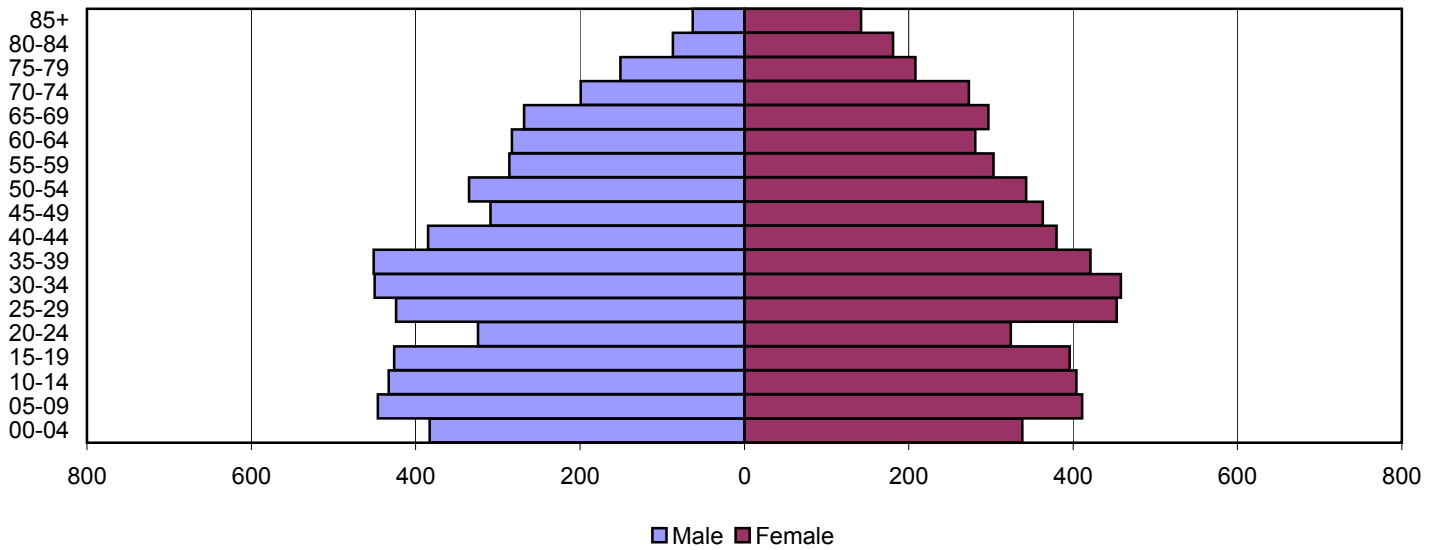

2000

Source: 1980, 1990, and 2000 Census

Produced by the Office of Workforce Research and Analysis, Kentucky Cabinet for Workforce Development

Larue County Population Pyramids

1980

1990

2000

Source: 1980, 1990, and 2000 Census