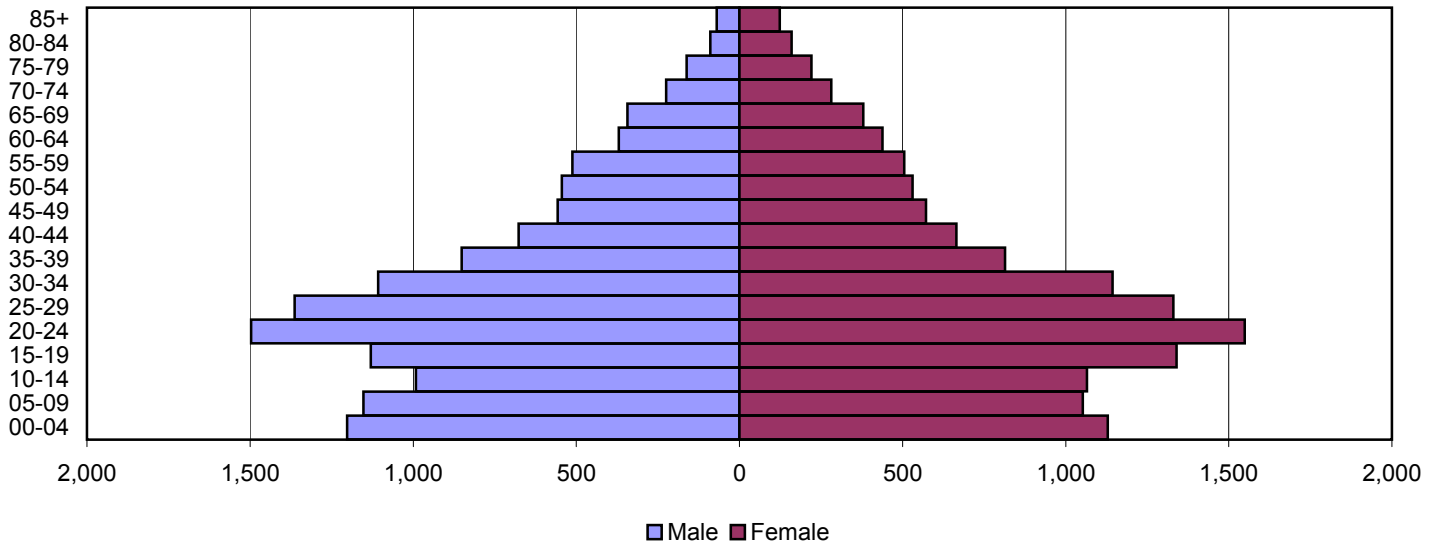

2000

Source: 1980, 1990, and 2000 Census

Produced by the Office of Workforce Research and Analysis, Kentucky Cabinet for Workforce Development

Jessamine County Population Pyramids

1980

1990

2000

Source: 1980, 1990, and 2000 Census