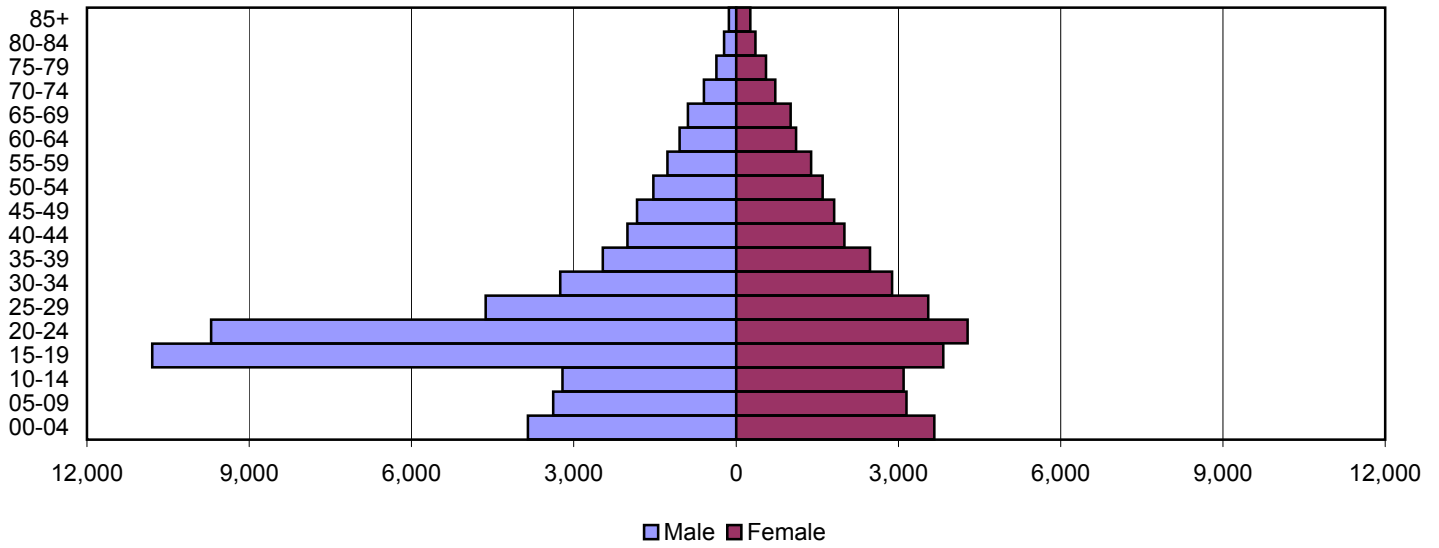

2000

Source: 1980, 1990, and 2000 Census

Produced by the Office of Workforce Research and Analysis, Kentucky Cabinet for Workforce Development

Hardin County Population Pyramids

1980

1990

2000

Source: 1980, 1990, and 2000 Census