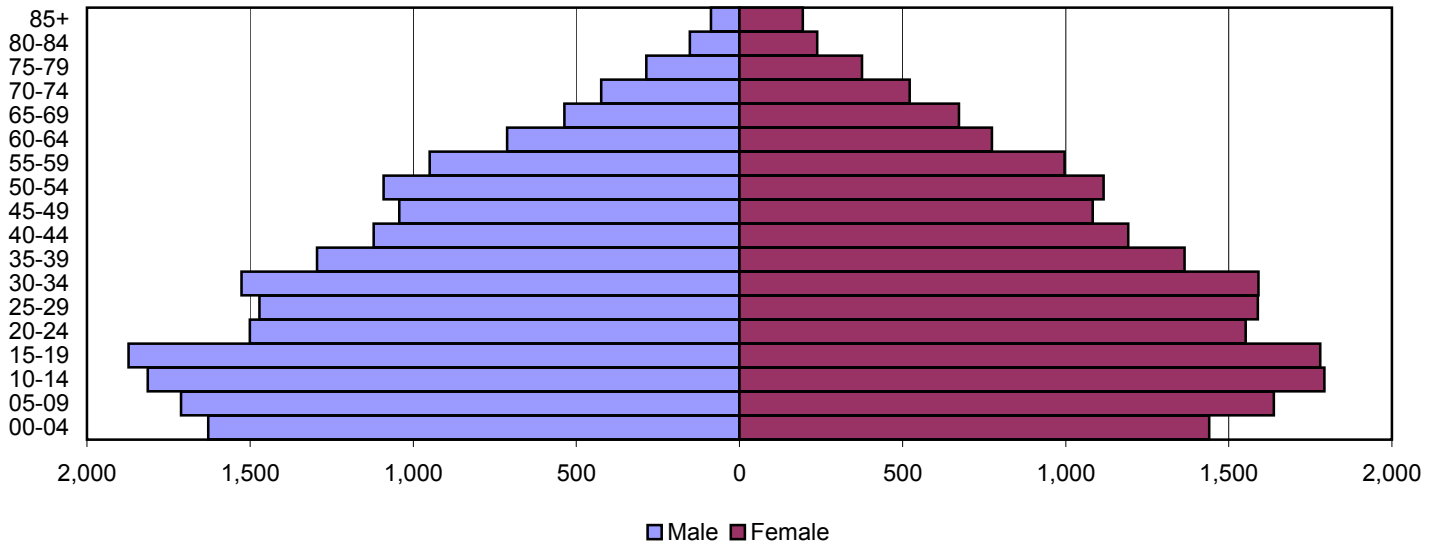

Greenup County Population Pyramids

1980

1990