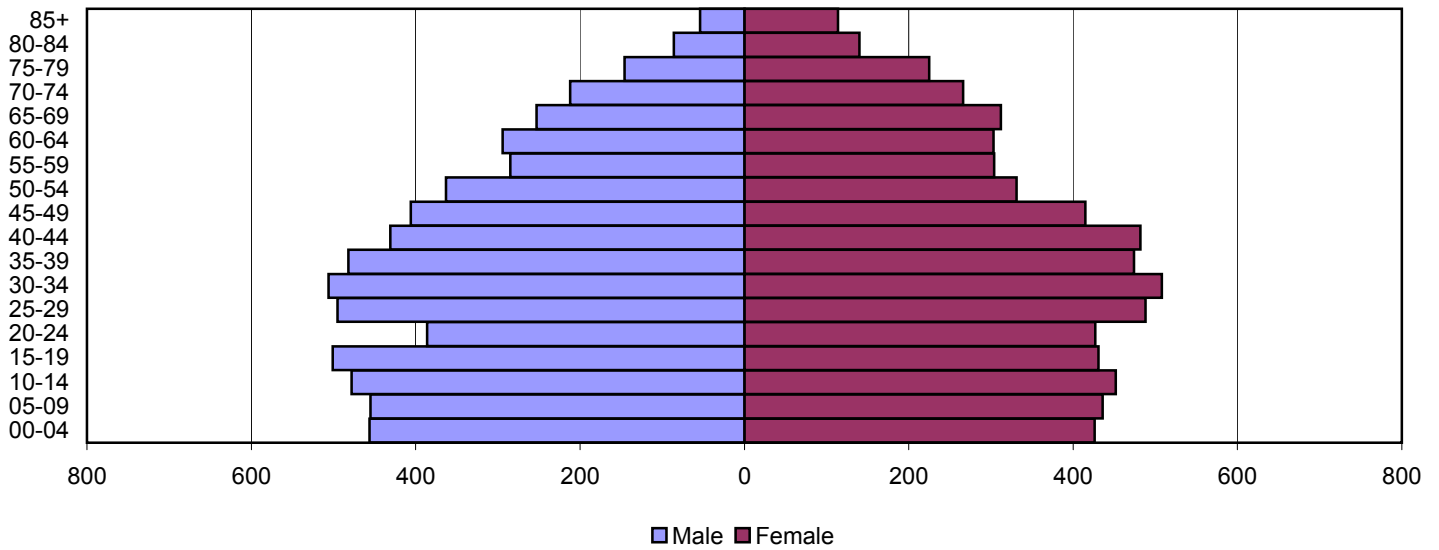

2000

Source: 1980, 1990, and 2000 Census

Produced by the Office of Workforce Research and Analysis, Kentucky Cabinet for Workforce Development

Henry County Population Pyramids

1980

1990

2000

Source: 1980, 1990, and 2000 Census