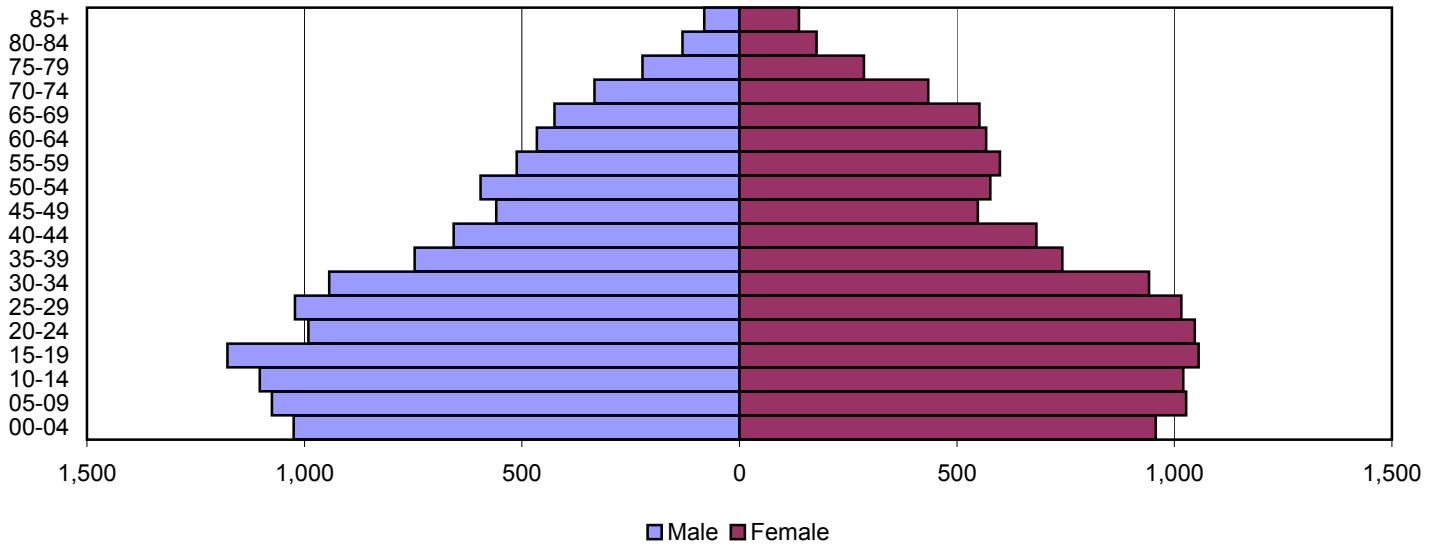

Johnson County Population Pyramids

1980

1990