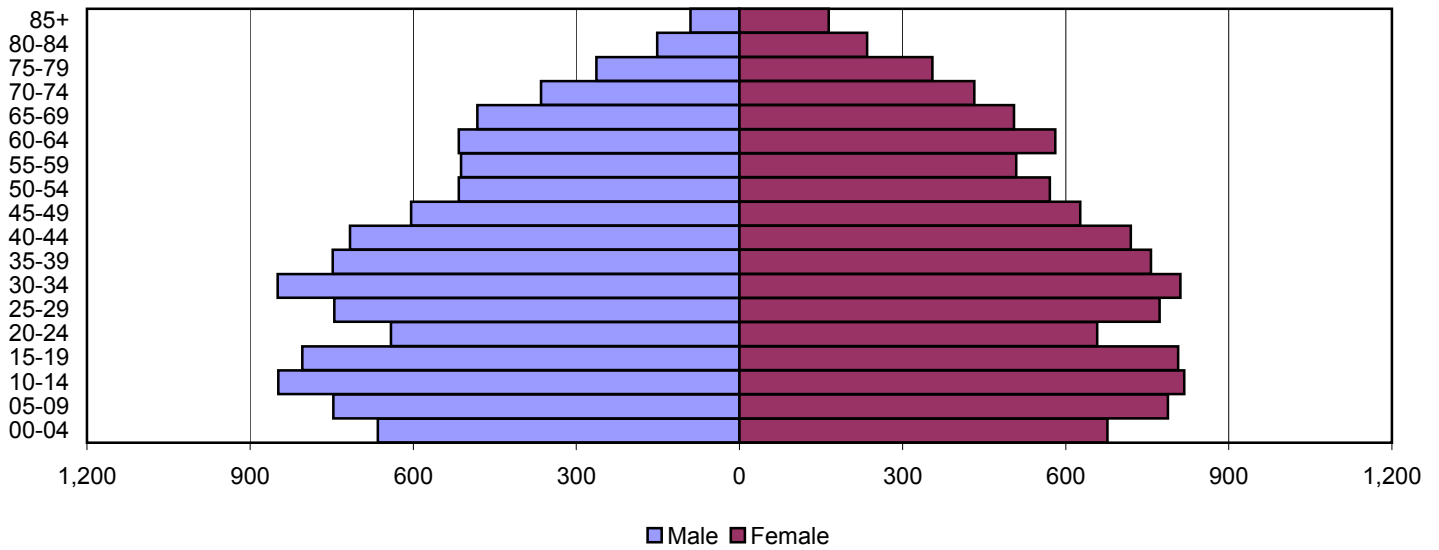

Grayson County Population Pyramids

1980

1990

2000

Source: 1980, 1990, and 2000 Census

Produced by the Office of Workforce Research and Analysis, Kentucky Cabinet for Workforce Development