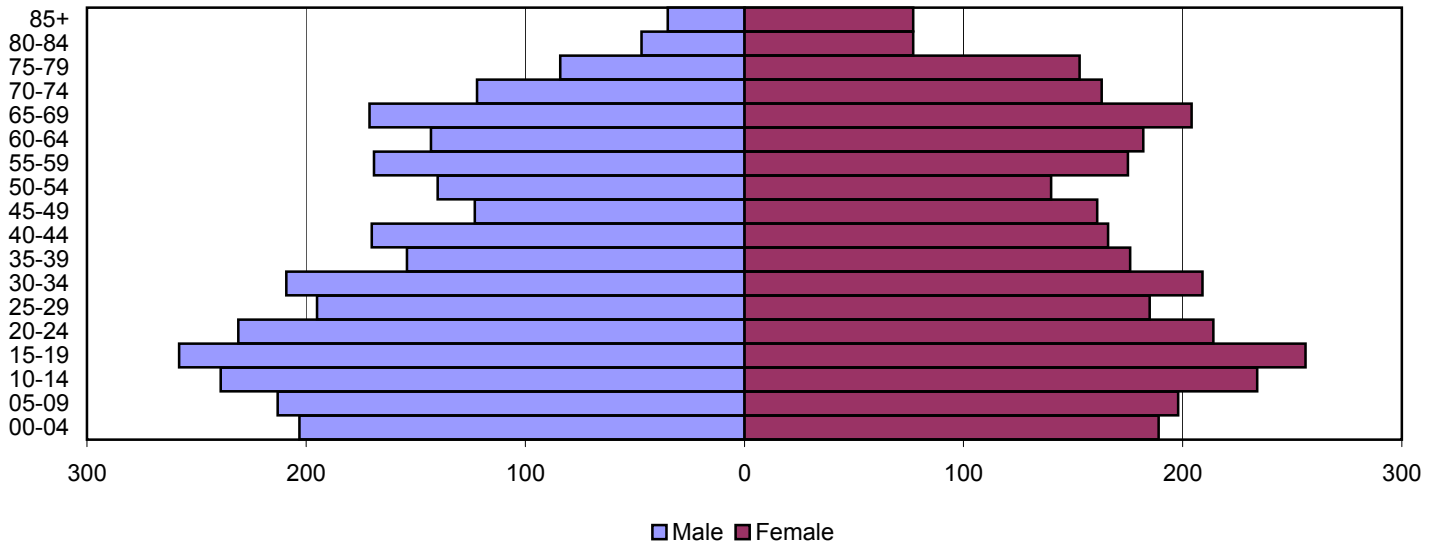

Hickman County Population Pyramids

1980

1990