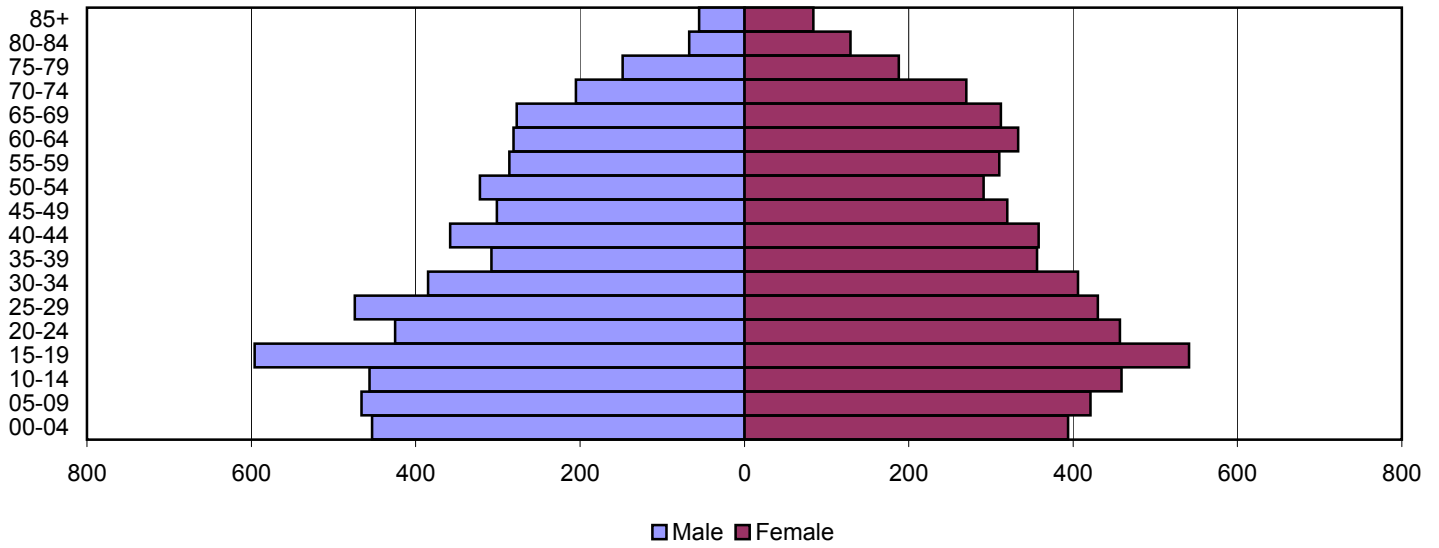

2000

Source: 1980, 1990, and 2000 Census

Produced by the Office of Workforce Research and Analysis, Kentucky Cabinet for Workforce Development

Larue County Population Pyramids

1980

1990

2000

Source: 1980, 1990, and 2000 Census