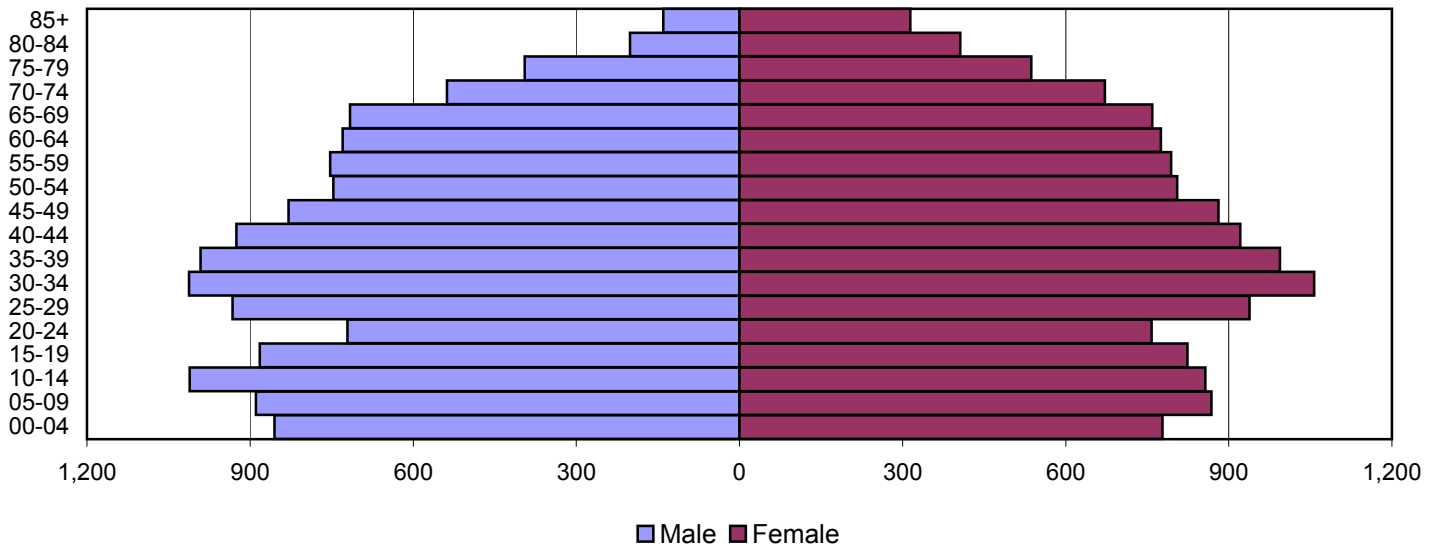

Marshall County Population Pyramids

1980

1990

2000

Source: 1980, 1990, and 2000 Census

Produced by the Office of Workforce Research and Analysis, Kentucky Cabinet for Workforce Development