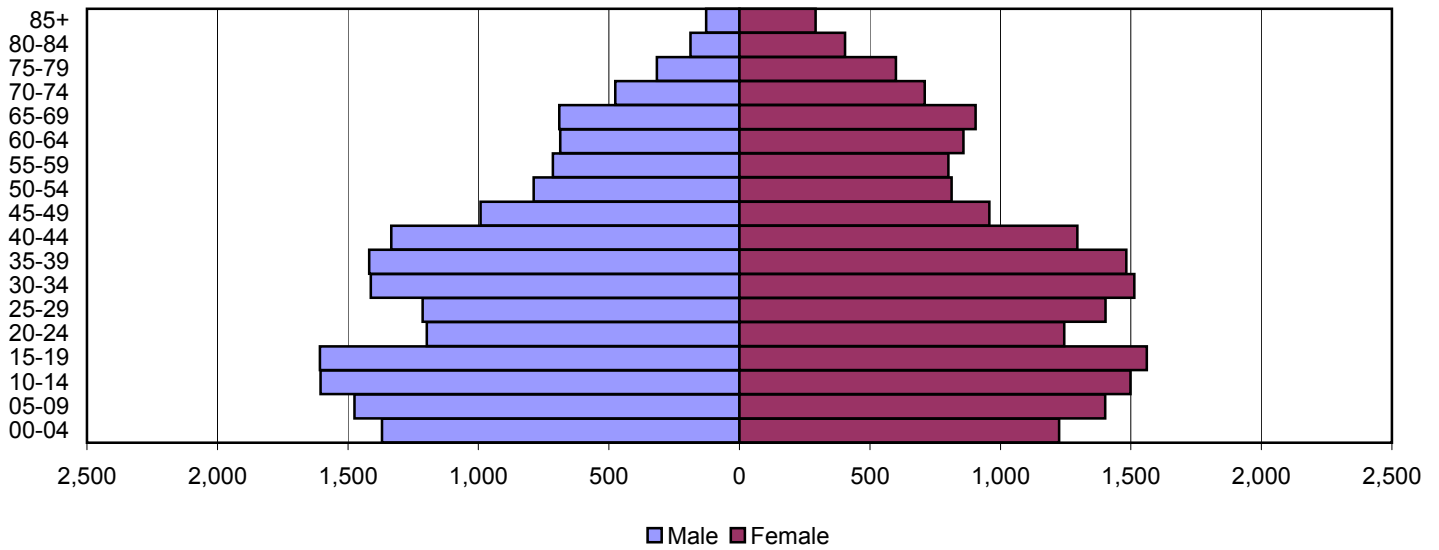

Harlan County Population Pyramids

1980

1990

2000

Source: 1980, 1990, and 2000 Census

Produced by the Office of Workforce Research and Analysis, Kentucky Cabinet for Workforce Development