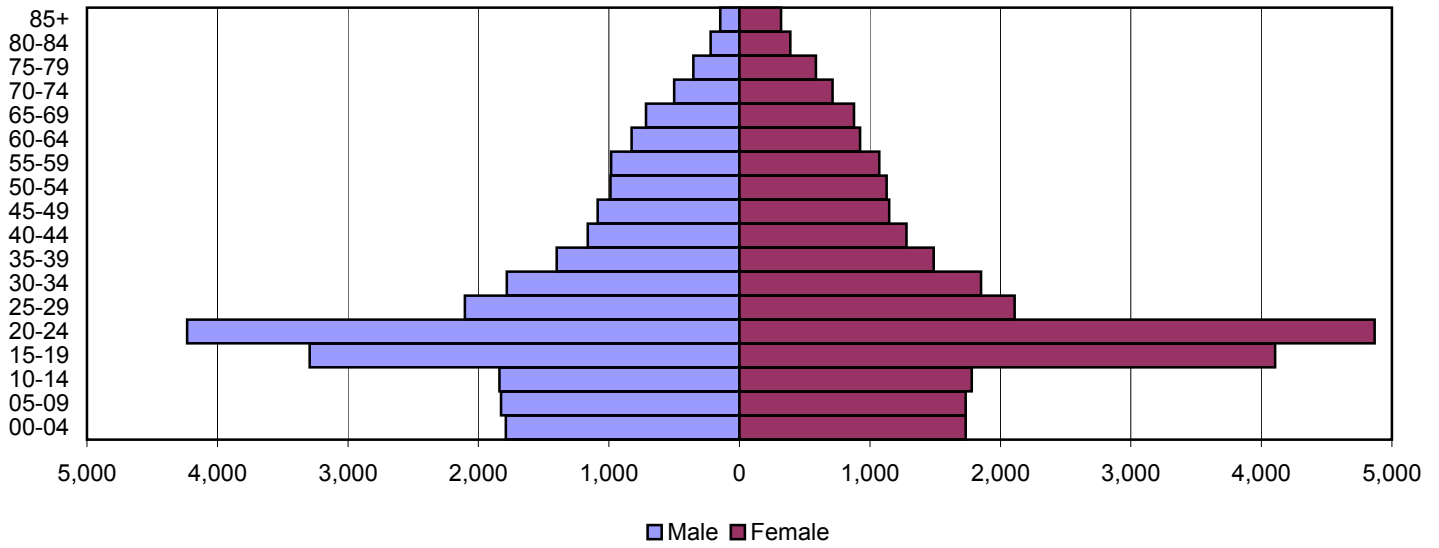

1980

1990

2000

Source: 1980, 1990, and 2000 Census

Produced by the Office of Workforce Research and Analysis, Kentucky Cabinet for Workforce Development

Madison County Population Pyramids

1980

1990