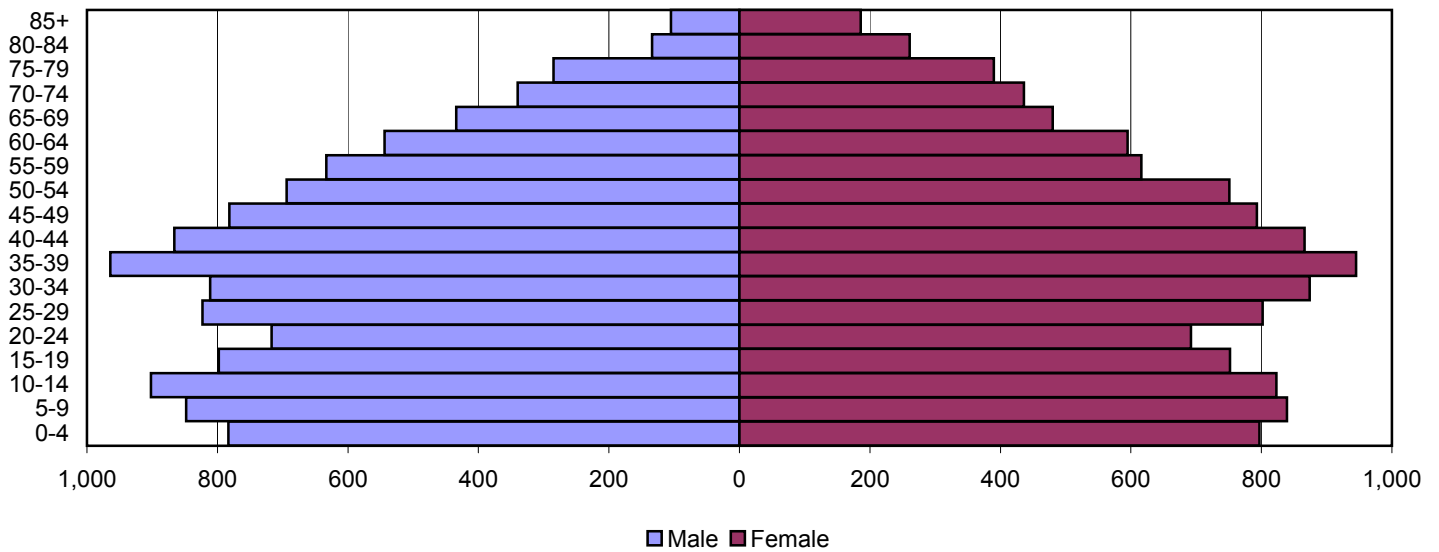

Lincoln County Population Pyramids

1980

1990

2000

Source: 1980, 1990, and 2000 Census

Produced by the Office of Workforce Research and Analysis, Kentucky Cabinet for Workforce Development

Livingston County Population Pyramids