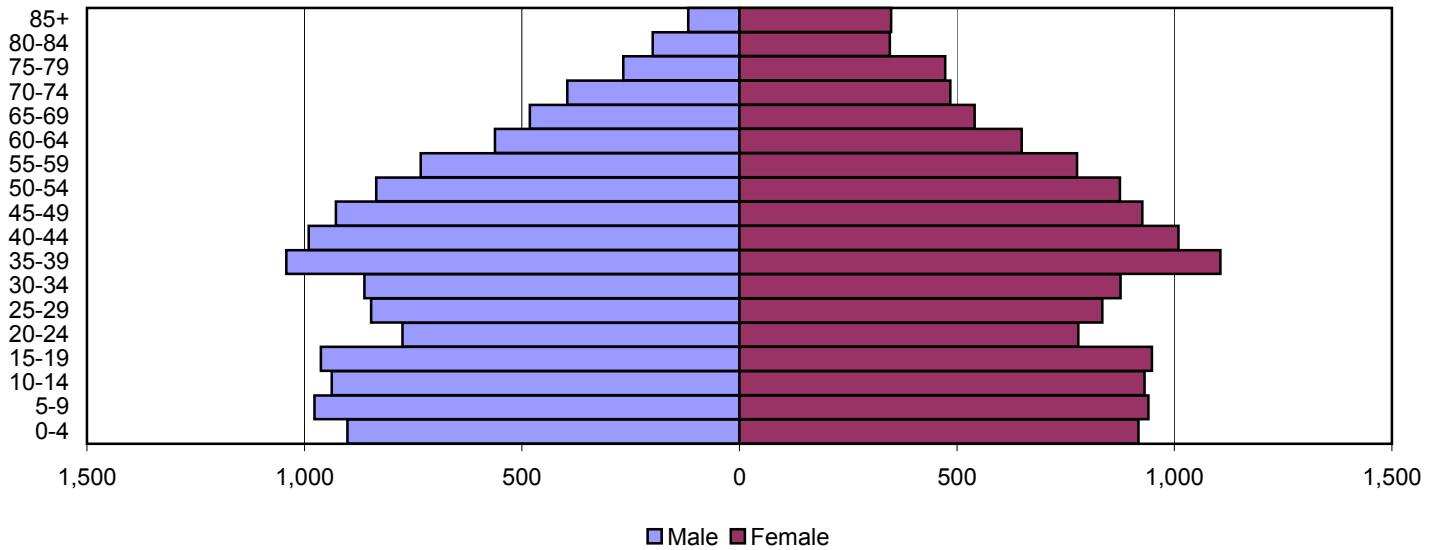

Source: 1980, 1990, and 2000 Census

Produced by the Office of Workforce Research and Analysis, Kentucky Cabinet for Workforce Development