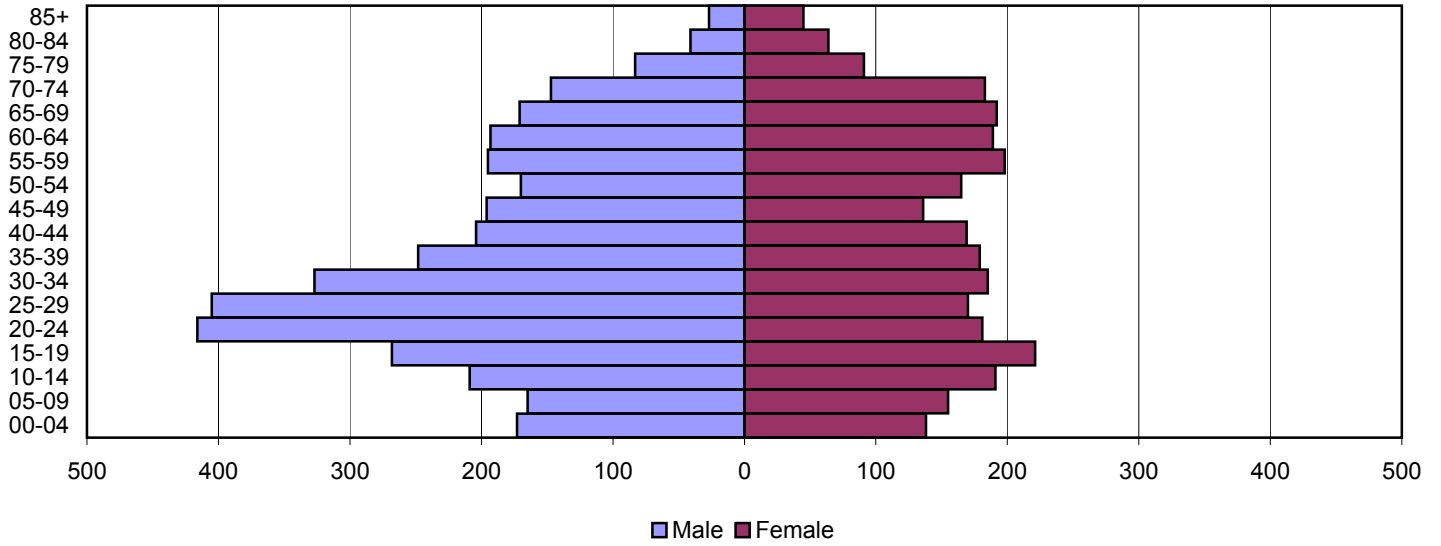

2000

Source: 1980, 1990, and 2000 Census

Produced by the Office of Workforce Research and Analysis, Kentucky Cabinet for Workforce Development

Lyon County Population Pyramids

1980

1990

2000

Source: 1980, 1990, and 2000 Census