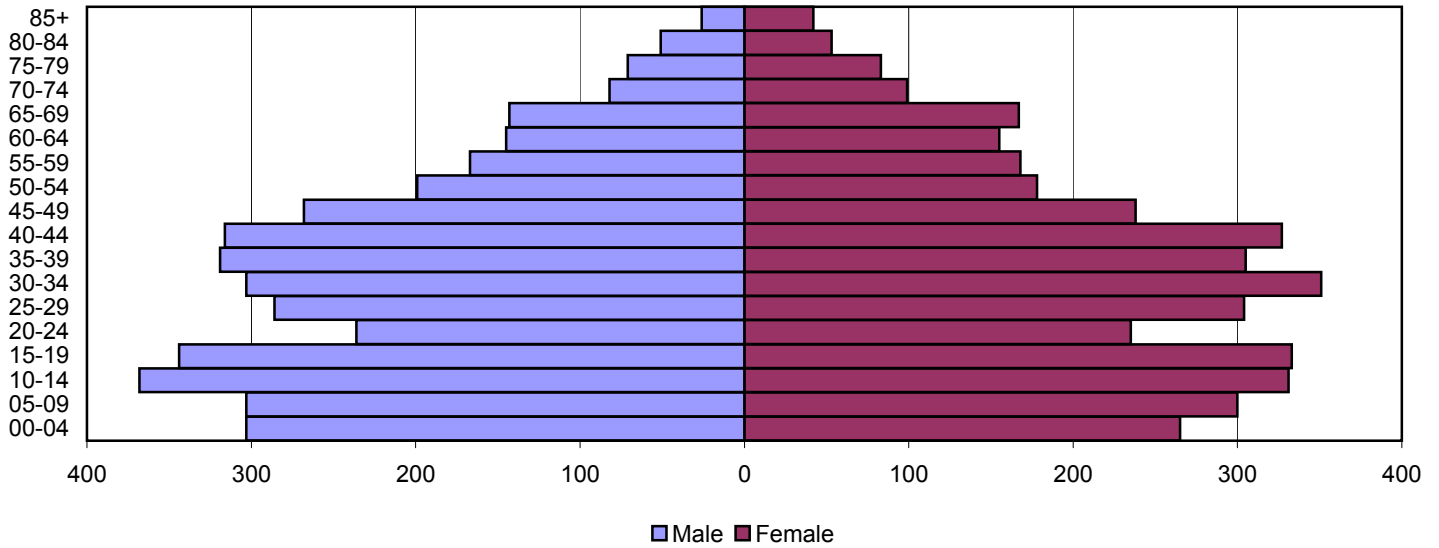

Green County Population Pyramids

1980

1990

2000

Source: 1980, 1990, and 2000 Census

Produced by the Office of Workforce Research and Analysis, Kentucky Cabinet for Workforce Development

Greenup County Population Pyramids

1980

1990

2000

Source: 1980, 1990, and 2000 Census

Produced by the Office of Workforce Research and Analysis, Kentucky Cabinet for Workforce Development

Hancock County Population Pyramids

1980

1990