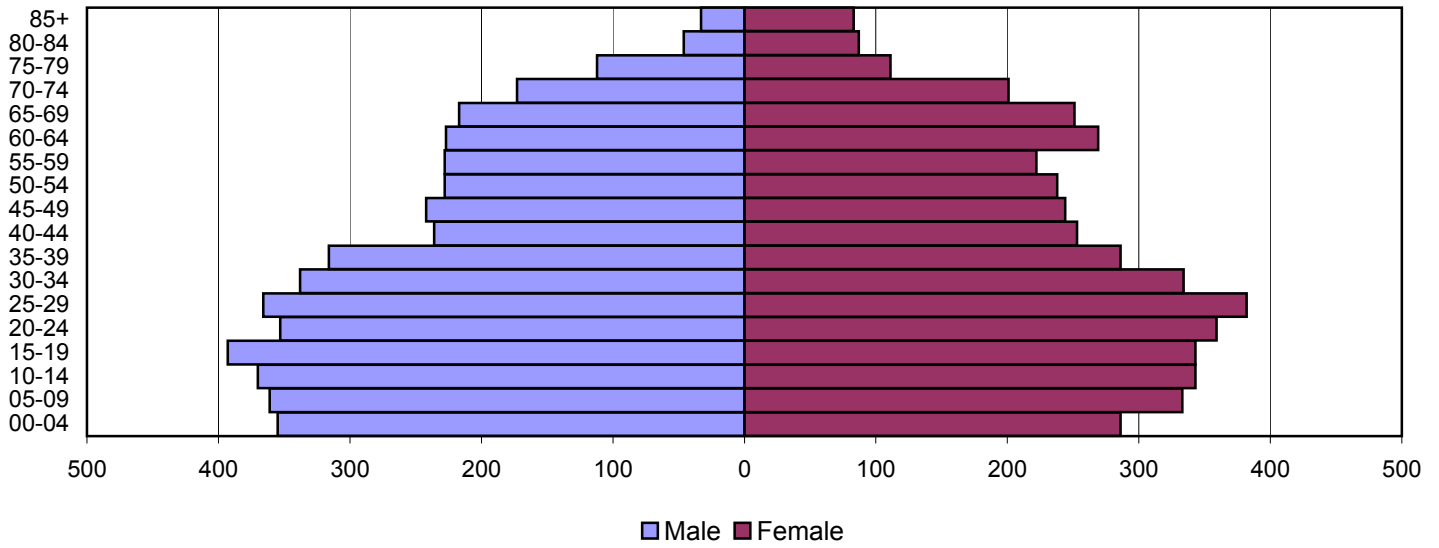

Livingston County Population Pyramids

1980

1990