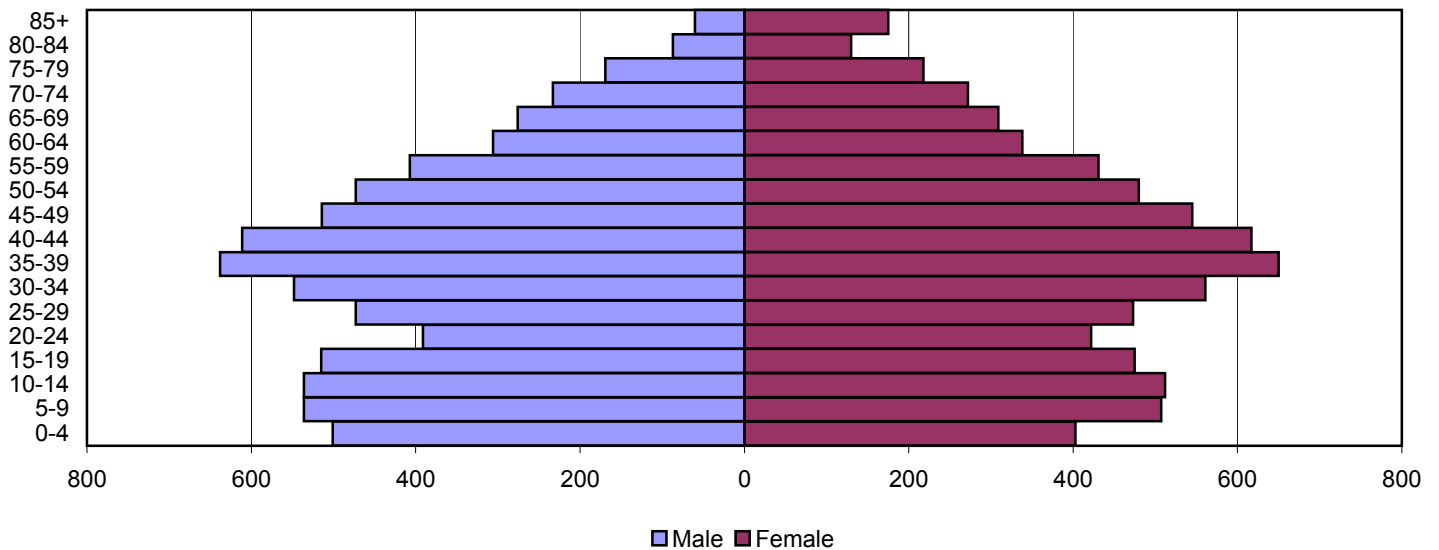

Source: 1980, 1990, and 2000 Census

Produced by the Office of Workforce Research and Analysis, Kentucky Cabinet for Workforce Development