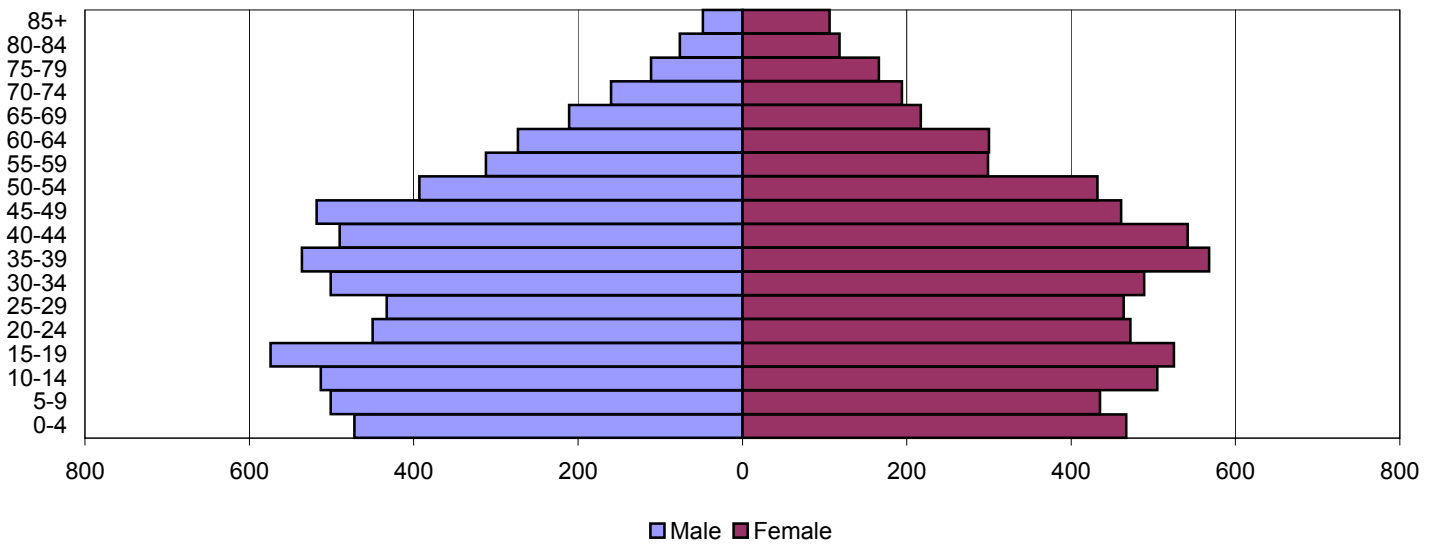

2000

Source: 1980, 1990, and 2000 Census

Produced by the Office of Workforce Research and Analysis, Kentucky Cabinet for Workforce Development

Magoffin County Population Pyramids

1980

1990

2000

Source: 1980, 1990, and 2000 Census