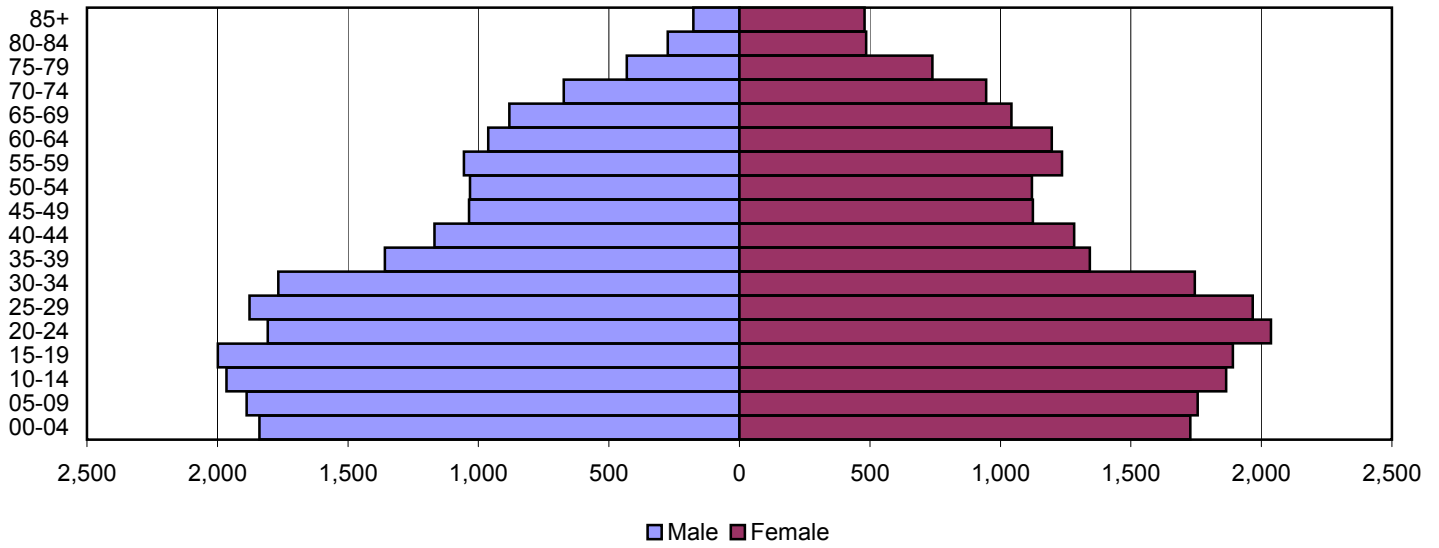

Hopkins County Population Pyramids

1980

1990