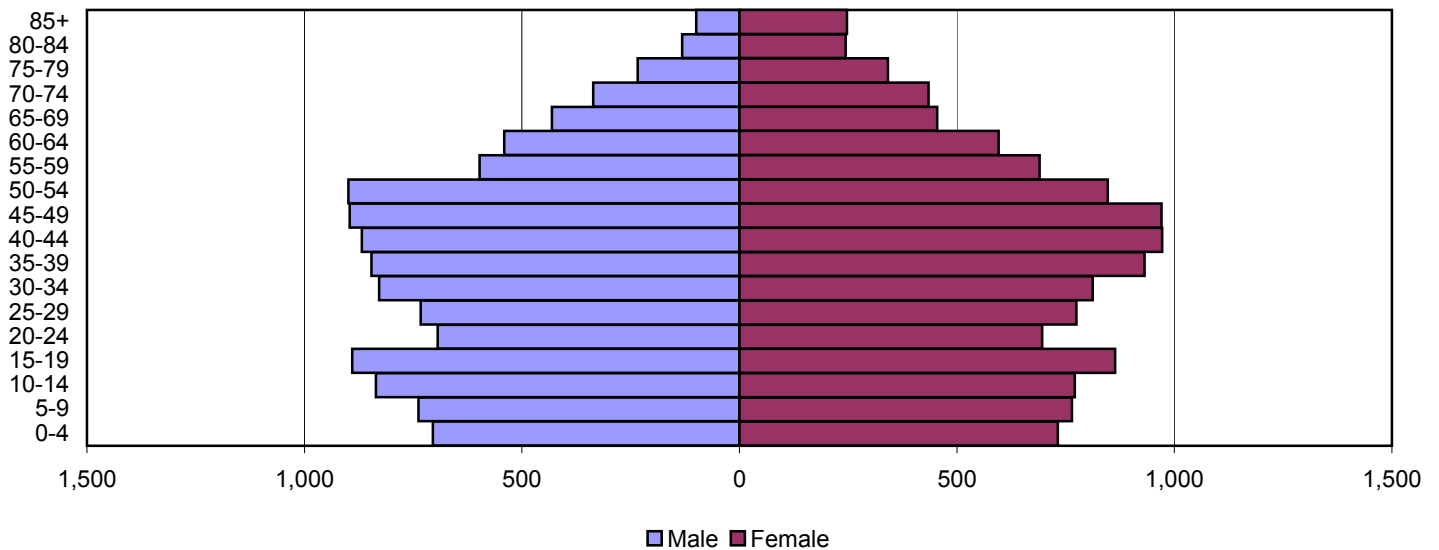

Produced by the Office of Workforce Research and Analysis, Kentucky Cabinet for Workforce Development

Johnson County Population Pyramids

1980

1990

2000

Source: 1980, 1990, and 2000 Census

Produced by the Office of Workforce Research and Analysis, Kentucky Cabinet for Workforce Development