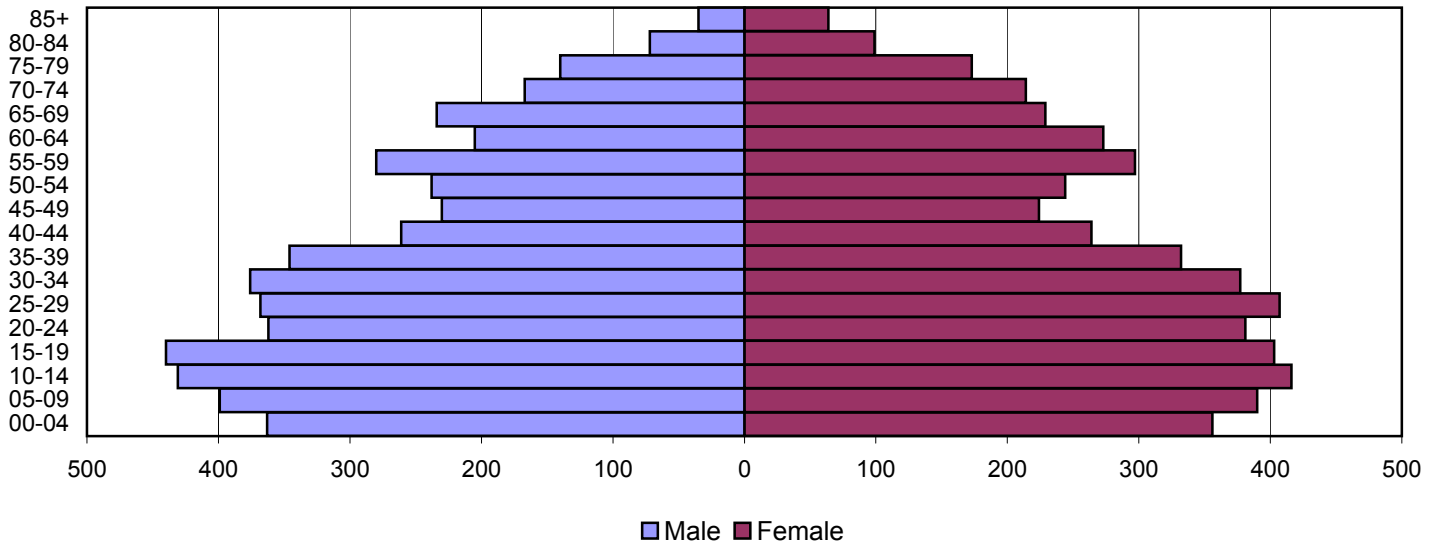

McLean County Population Pyramids

1980

1990