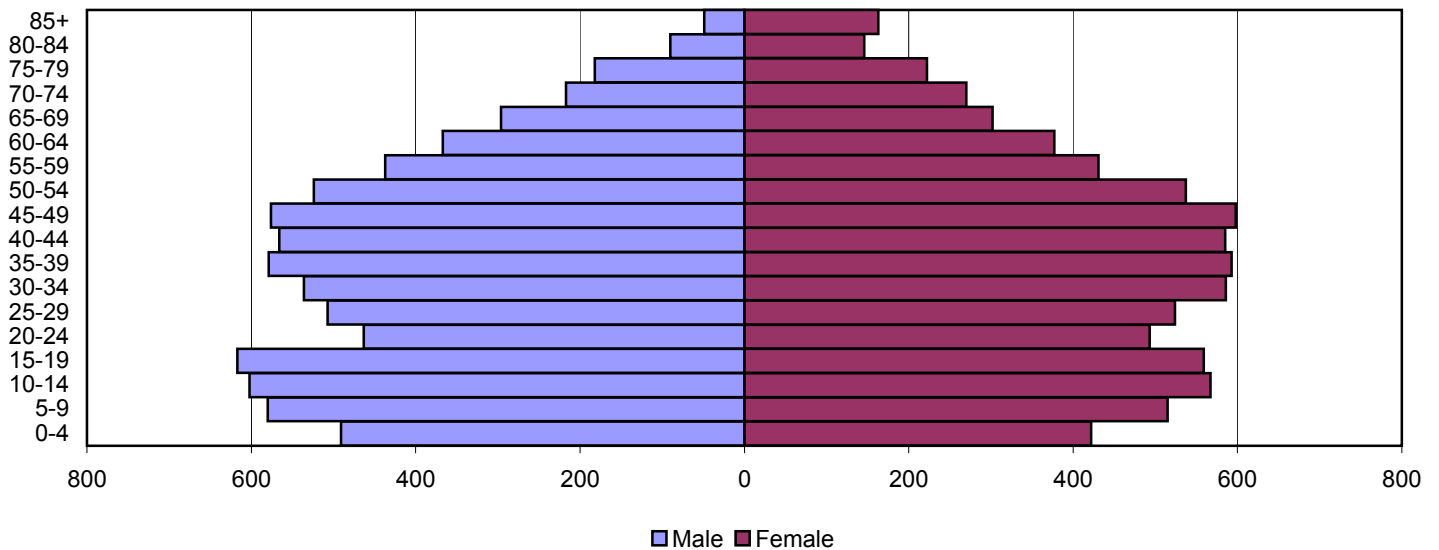

Lawrence County Population Pyramids

1980

1990

2000

Source: 1980, 1990, and 2000 Census

Produced by the Office of Workforce Research and Analysis, Kentucky Cabinet for Workforce Development

Lee County Population Pyramids