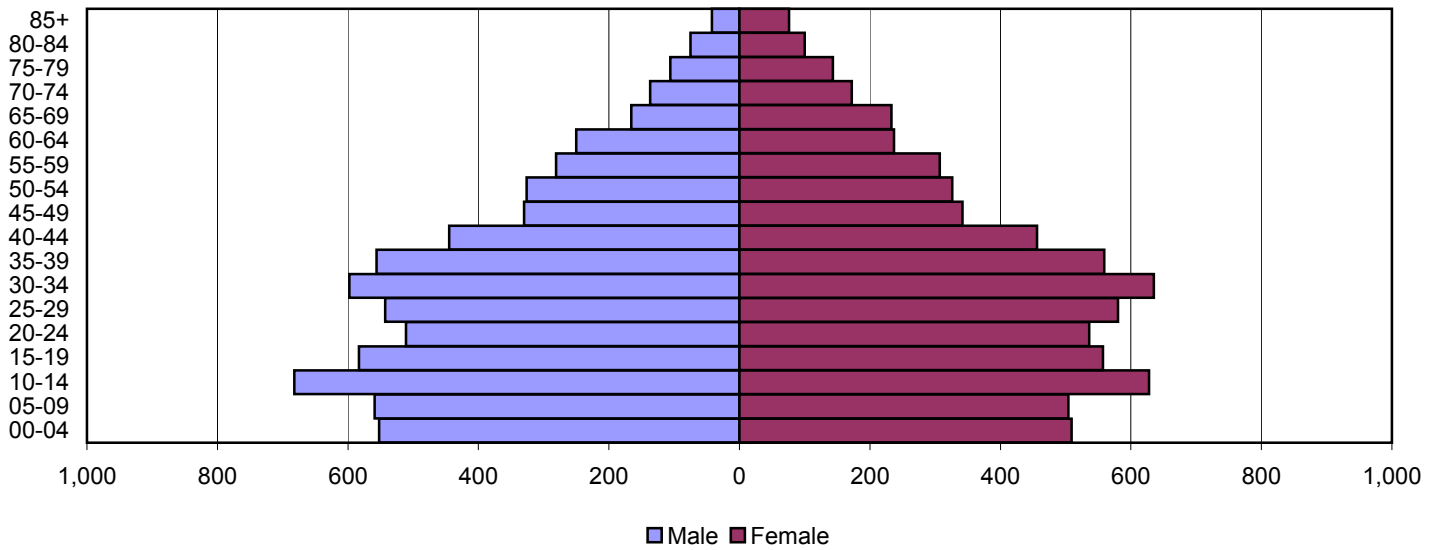

1980

1990

2000

Source: 1980, 1990, and 2000 Census

Produced by the Office of Workforce Research and Analysis, Kentucky Cabinet for Workforce Development

Leslie County Population Pyramids

1980

1990