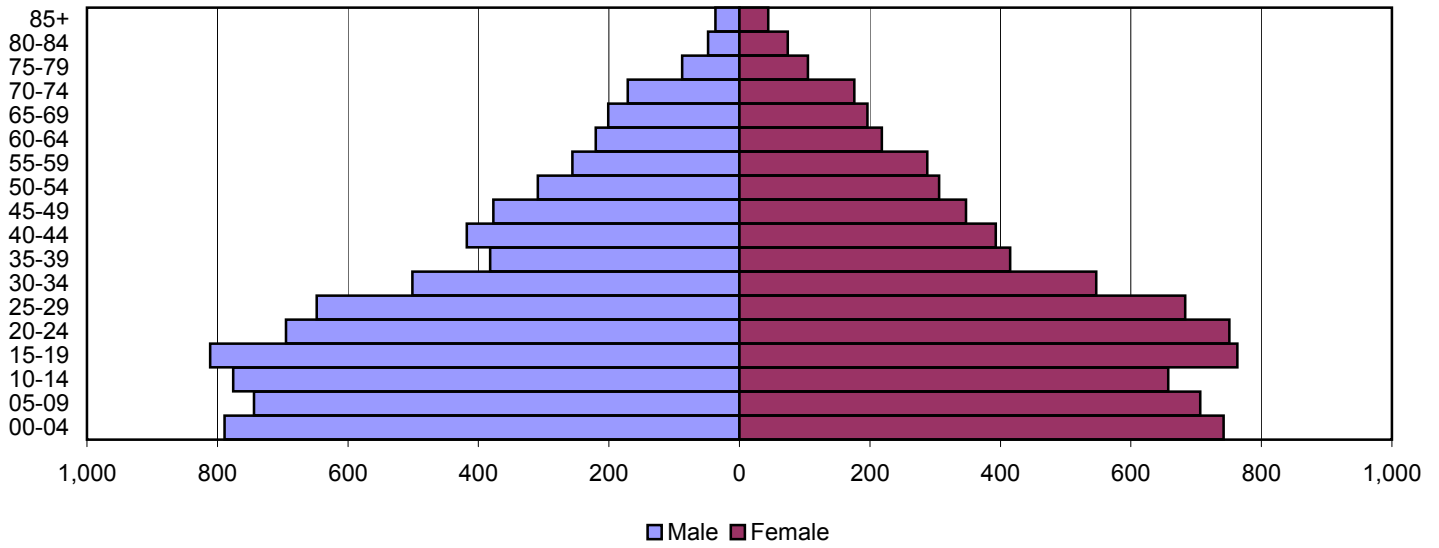

1980

1990

2000

Source: 1980, 1990, and 2000 Census

Produced by the Office of Workforce Research and Analysis, Kentucky Cabinet for Workforce Development

Leslie County Population Pyramids

1980

1990