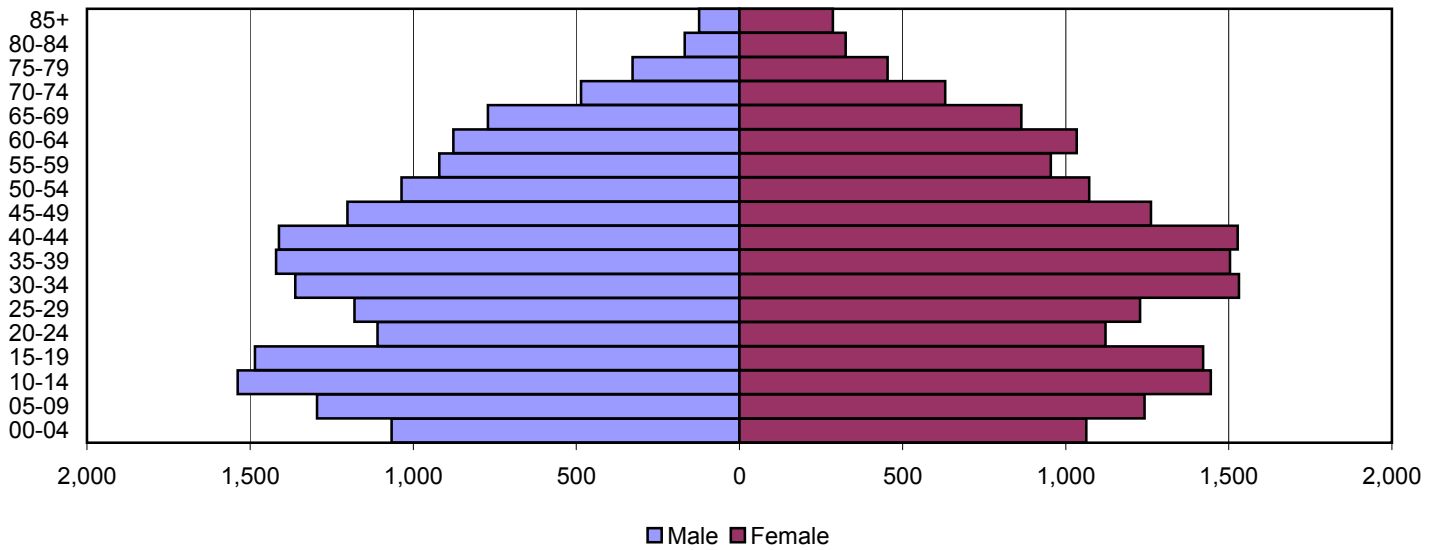

Greenup County Population Pyramids

1980

1990

2000

Source: 1980, 1990, and 2000 Census

Produced by the Office of Workforce Research and Analysis, Kentucky Cabinet for Workforce Development