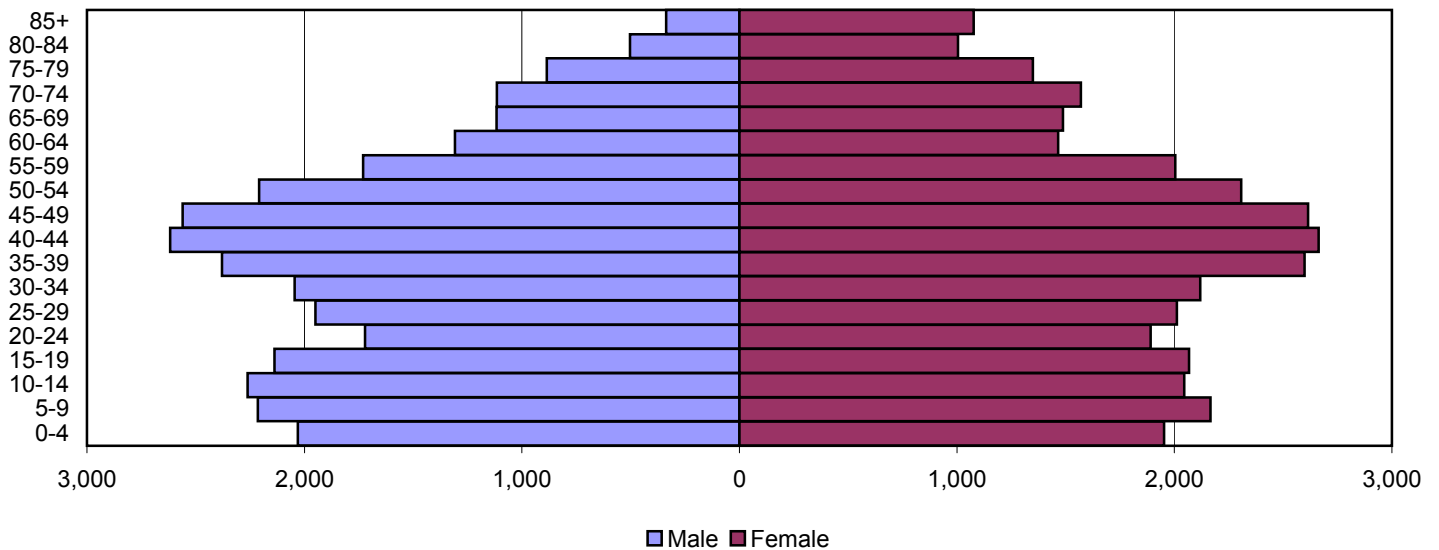

Produced by the Office of Workforce Research and Analysis, Kentucky Cabinet for Workforce Development

McCracken County Population Pyramids

1980

1990

2000

Source: 1980, 1990, and 2000 Census

Produced by the Office of Workforce Research and Analysis, Kentucky Cabinet for Workforce Development