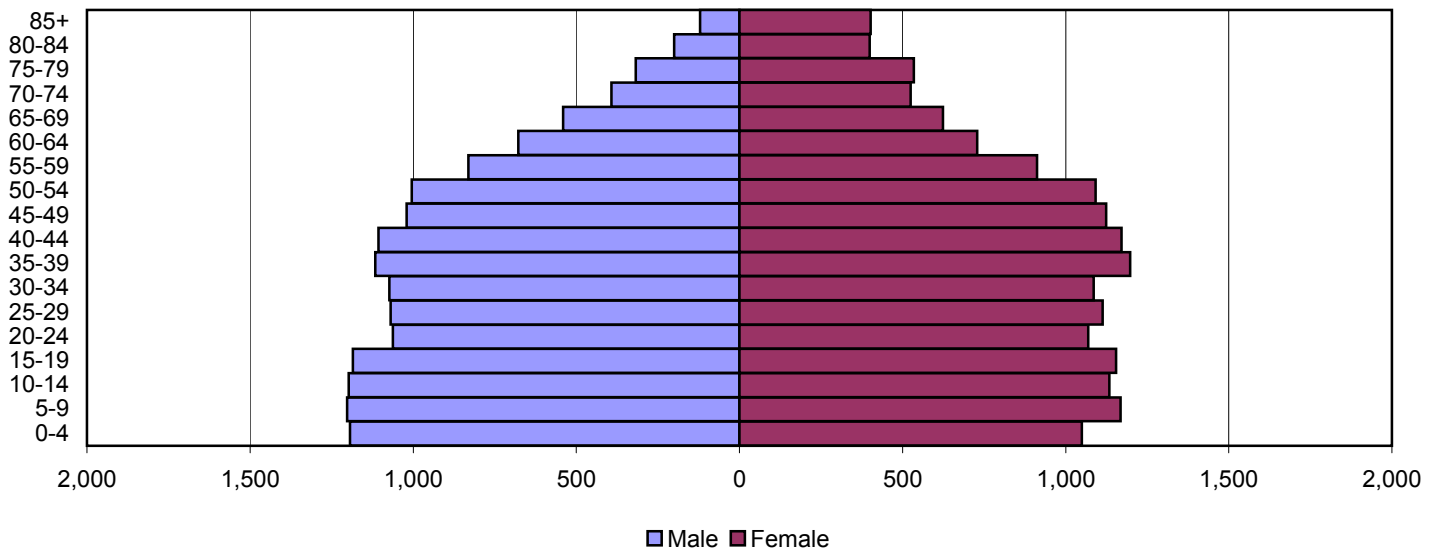

Source: 1980, 1990, and 2000 Census

Produced by the Office of Workforce Research and Analysis, Kentucky Cabinet for Workforce Development