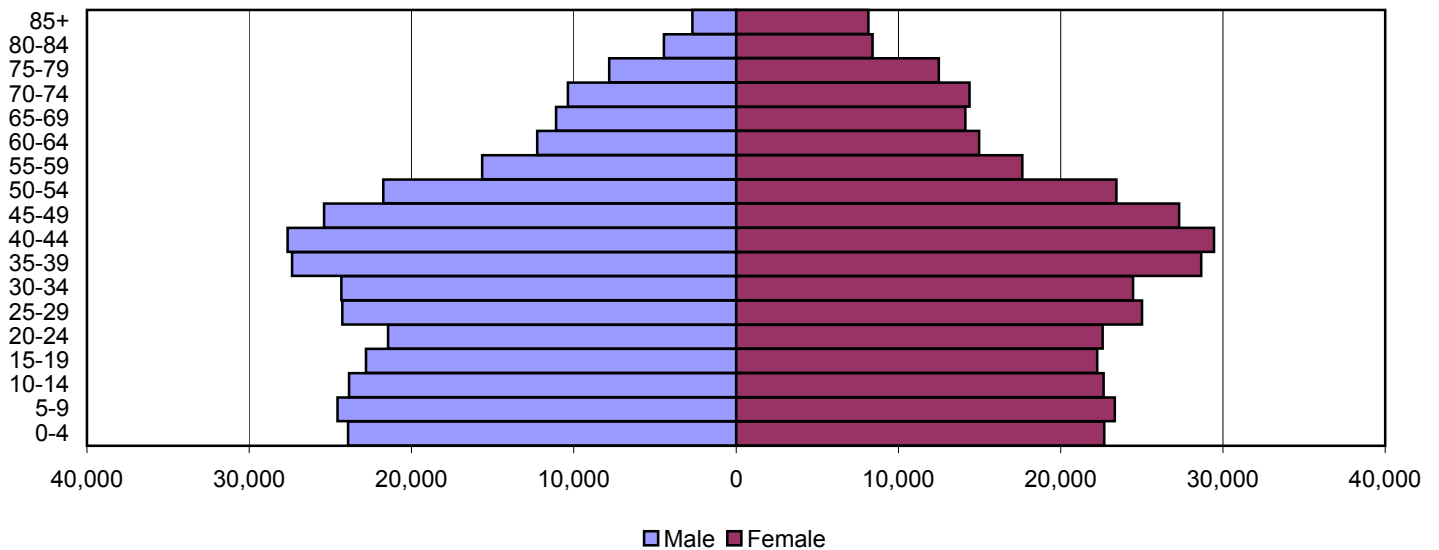

Source: 1980, 1990, and 2000 Census

Produced by the Office of Workforce Research and Analysis, Kentucky Cabinet for Workforce Development