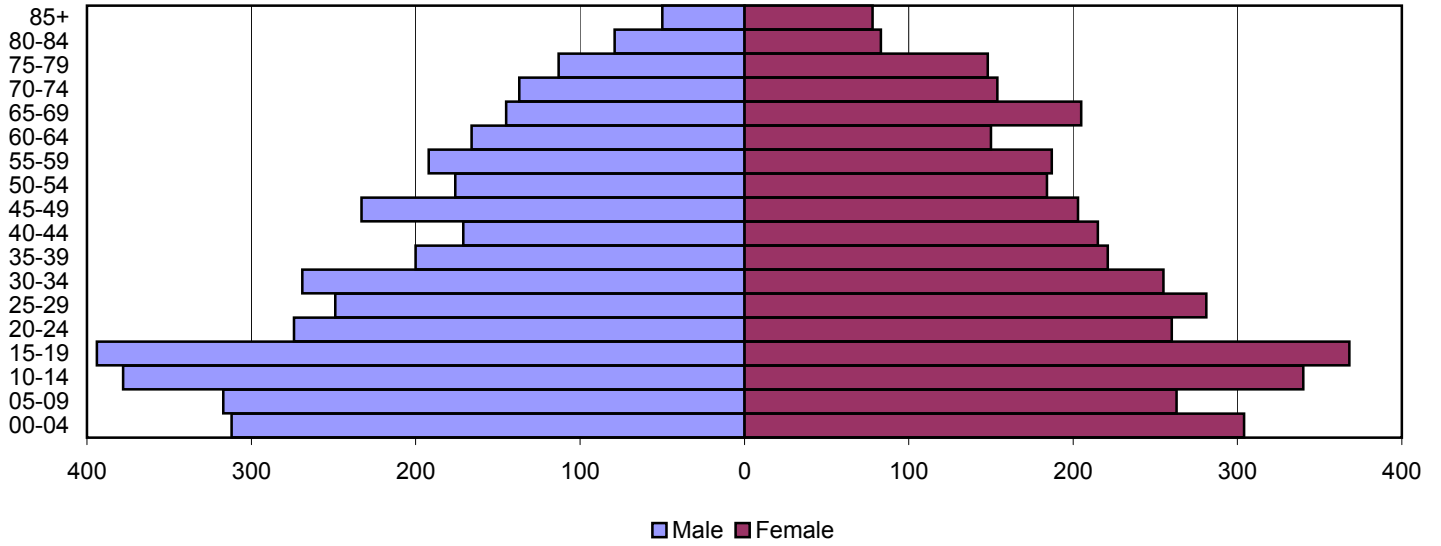

Lee County Population Pyramids

1980

1990