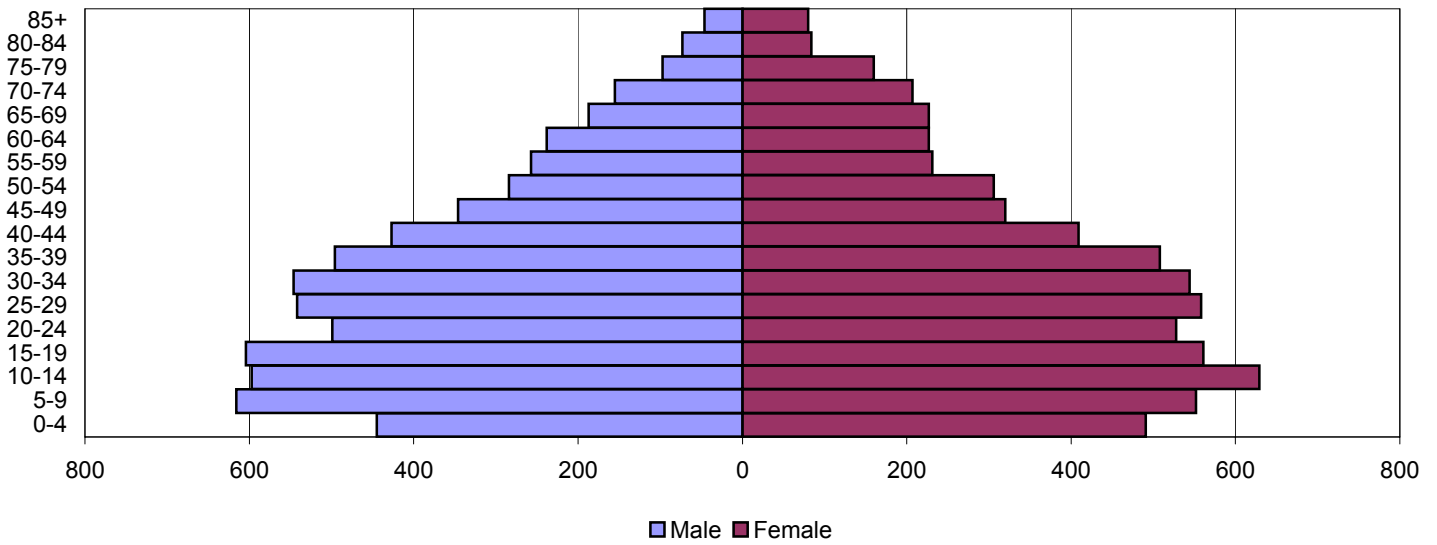

2000

Source: 1980, 1990, and 2000 Census

Produced by the Office of Workforce Research and Analysis, Kentucky Cabinet for Workforce Development

Magoffin County Population Pyramids

1980

1990

2000

Source: 1980, 1990, and 2000 Census