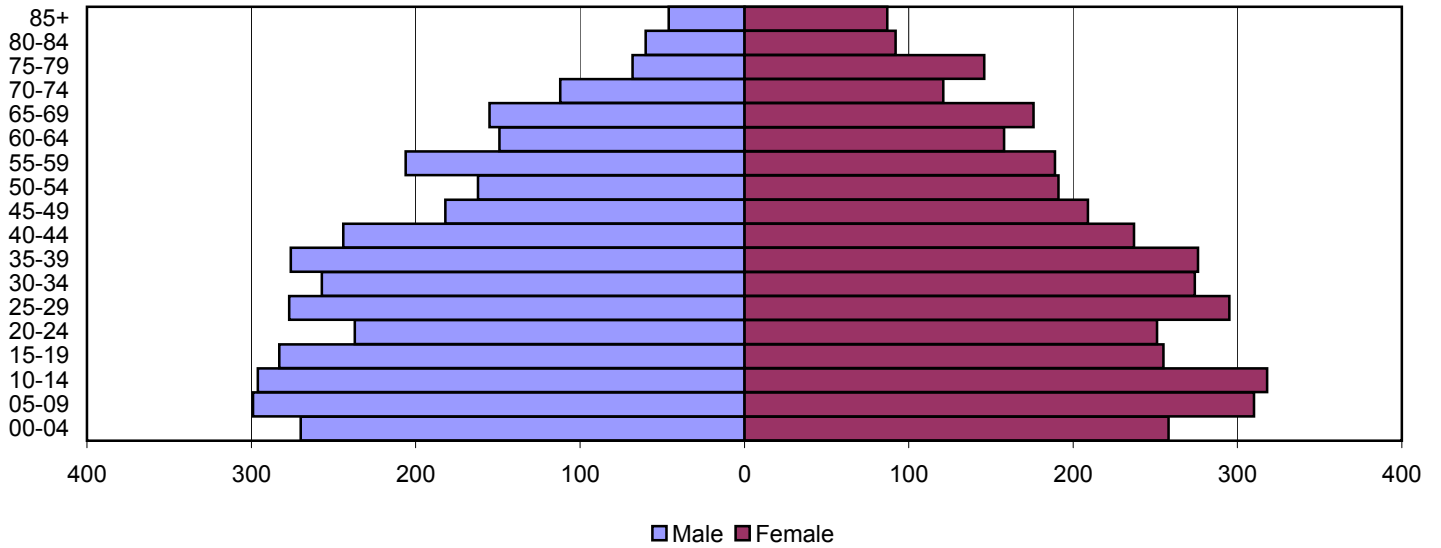

Lee County Population Pyramids

1980

1990

2000

Source: 1980, 1990, and 2000 Census

Produced by the Office of Workforce Research and Analysis, Kentucky Cabinet for Workforce Development