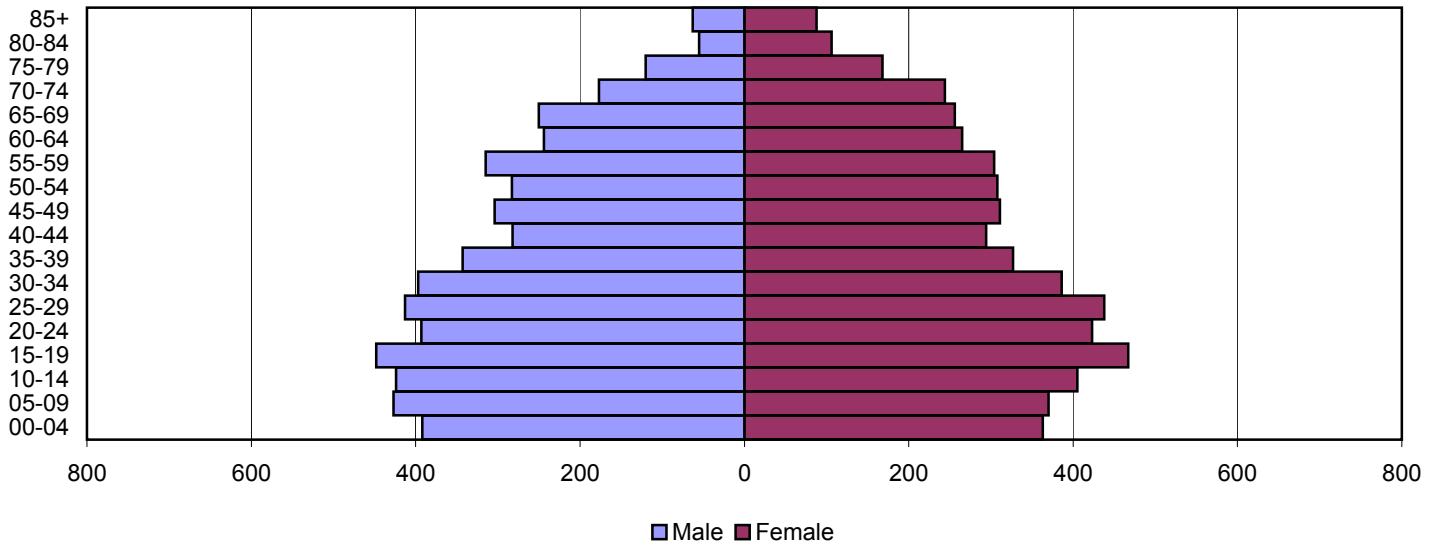

Garrard County Population Pyramids

1980

1990