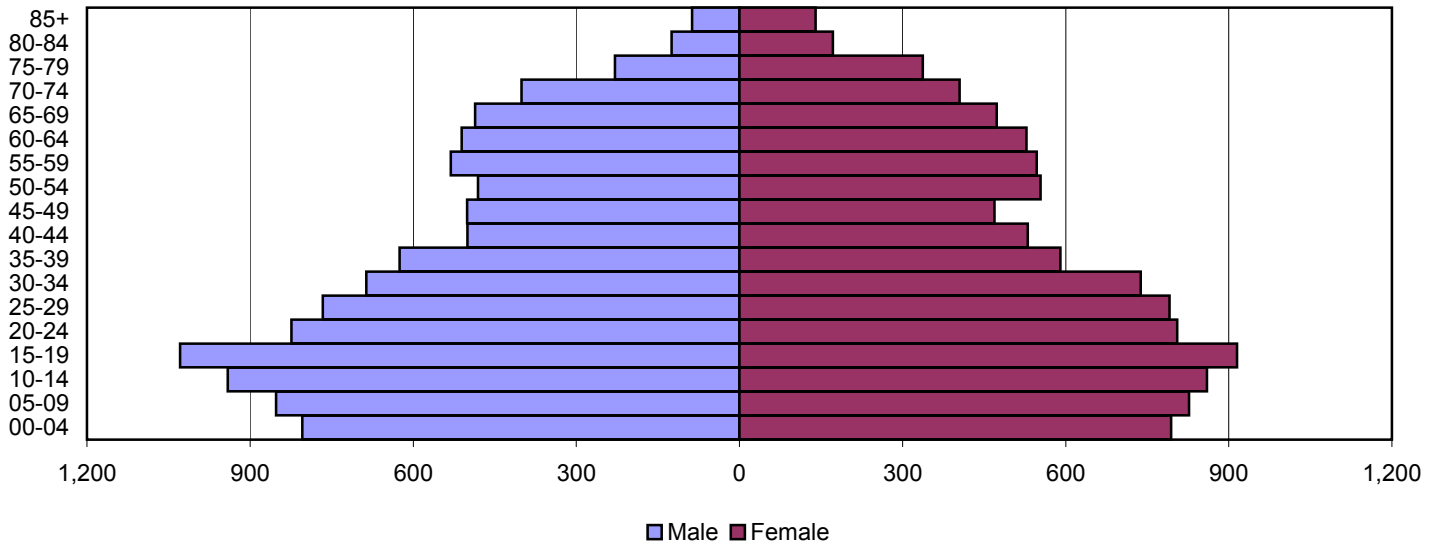

Grayson County Population Pyramids

1980

1990