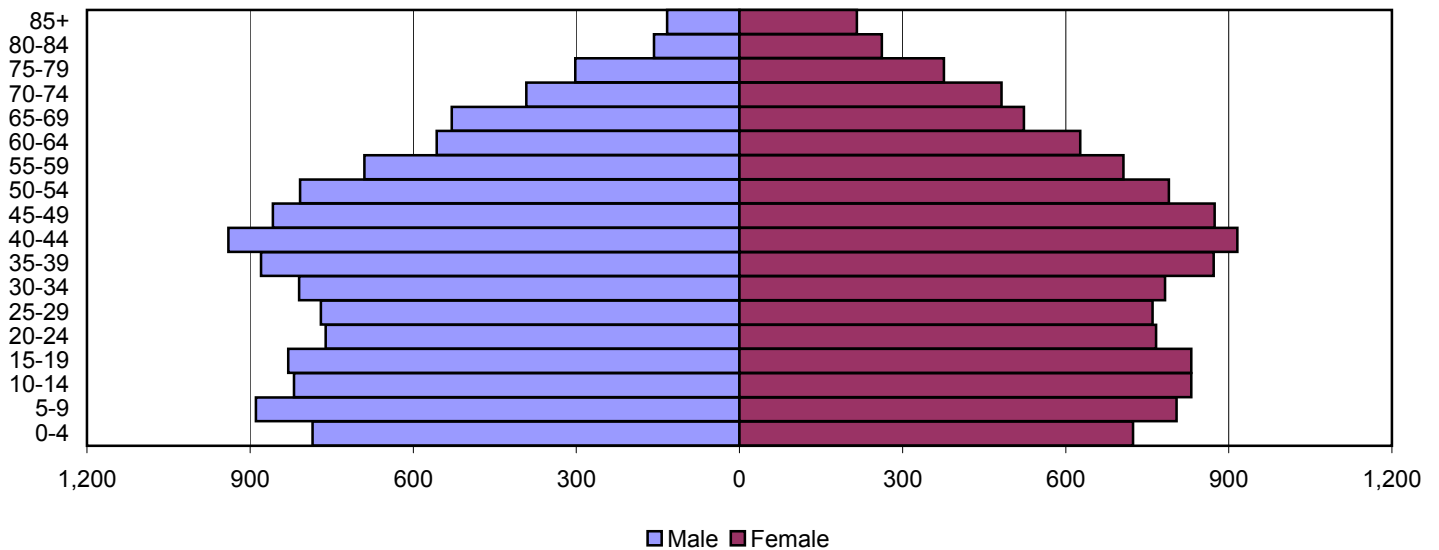

Produced by the Office of Workforce Research and Analysis, Kentucky Cabinet for Workforce Development

Grayson County Population Pyramids

1980

1990

2000

Source: 1980, 1990, and 2000 Census

Produced by the Office of Workforce Research and Analysis, Kentucky Cabinet for Workforce Development

Green County Population Pyramids

1980

1990

2000

Source: 1980, 1990, and 2000 Census

Produced by the Office of Workforce Research and Analysis, Kentucky Cabinet for Workforce Development

Greenup County Population Pyramids