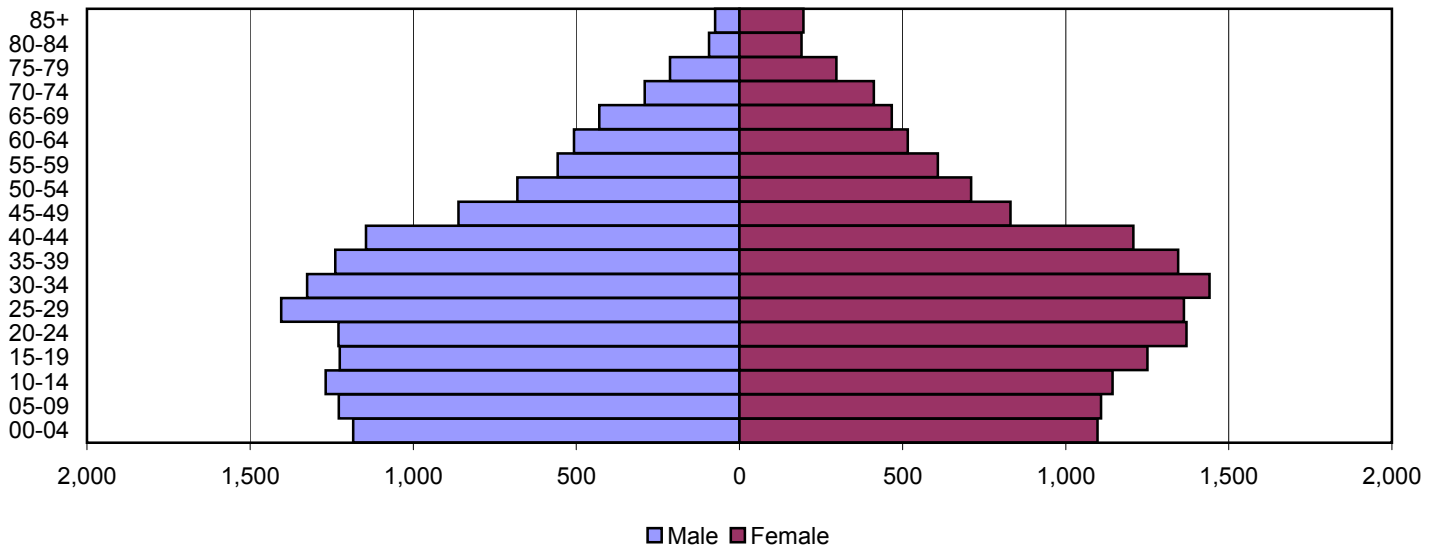

2000

Source: 1980, 1990, and 2000 Census

Produced by the Office of Workforce Research and Analysis, Kentucky Cabinet for Workforce Development

Jessamine County Population Pyramids

1980

1990

2000

Source: 1980, 1990, and 2000 Census