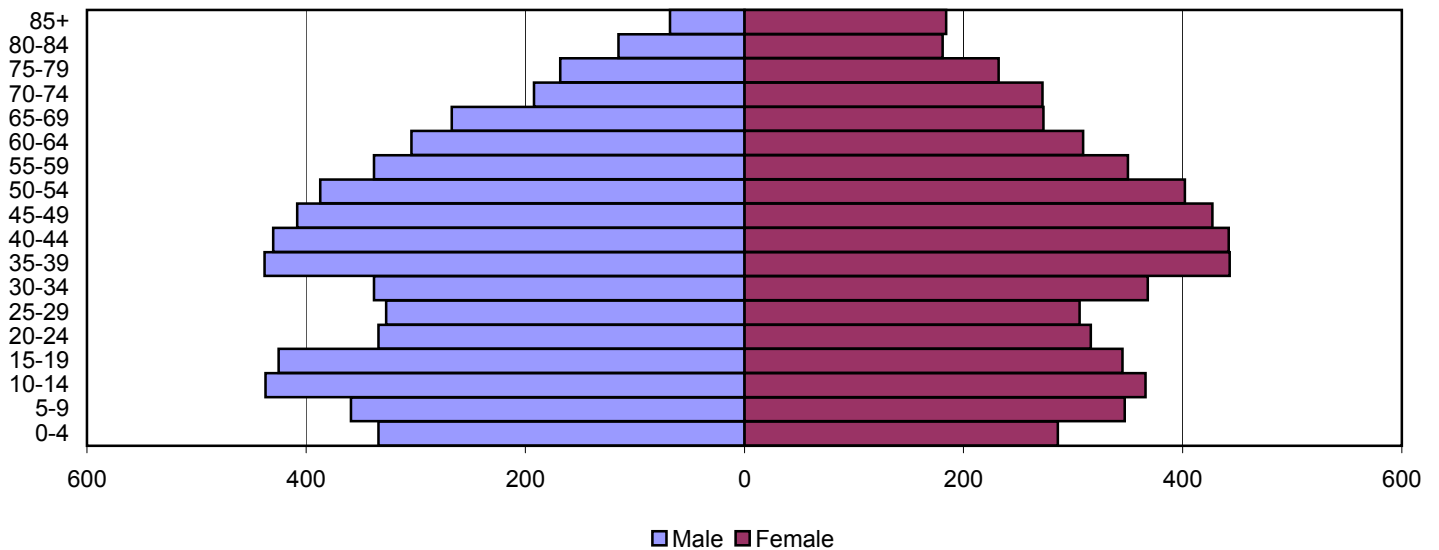

Green County Population Pyramids

1980

1990

2000

Source: 1980, 1990, and 2000 Census

Produced by the Office of Workforce Research and Analysis, Kentucky Cabinet for Workforce Development

Greenup County Population Pyramids