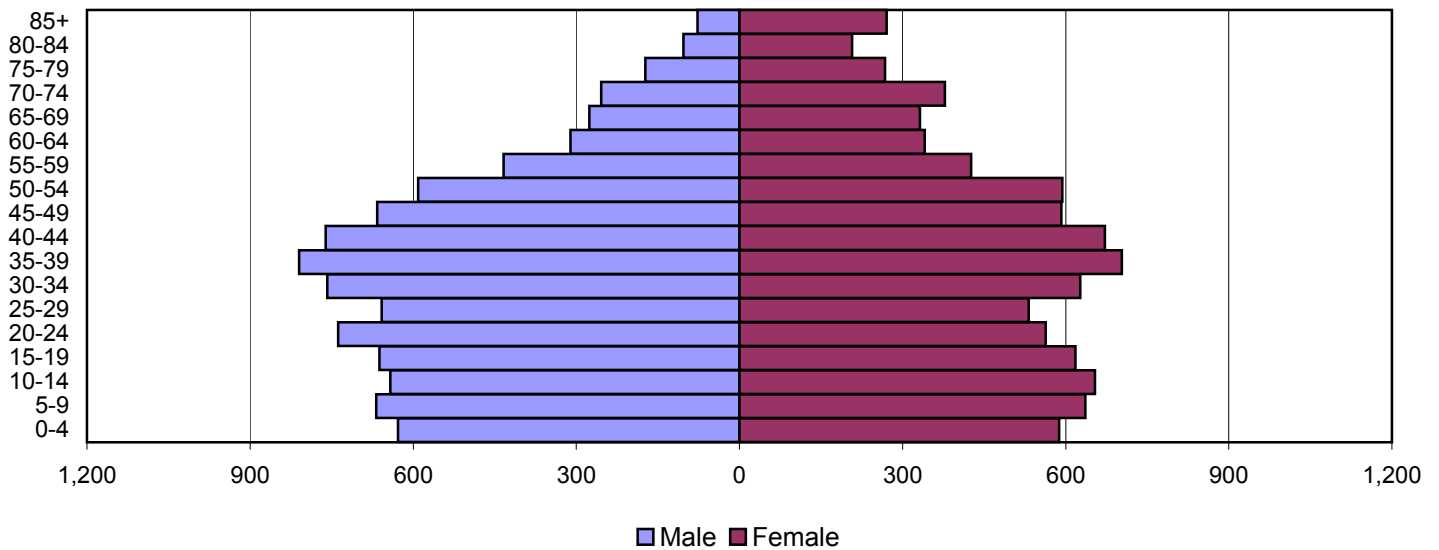

Produced by the Office of Workforce Research and Analysis, Kentucky Cabinet for Workforce Development

Marion County Population Pyramids

1980

1990

2000

Source: 1980, 1990, and 2000 Census

Produced by the Office of Workforce Research and Analysis, Kentucky Cabinet for Workforce Development