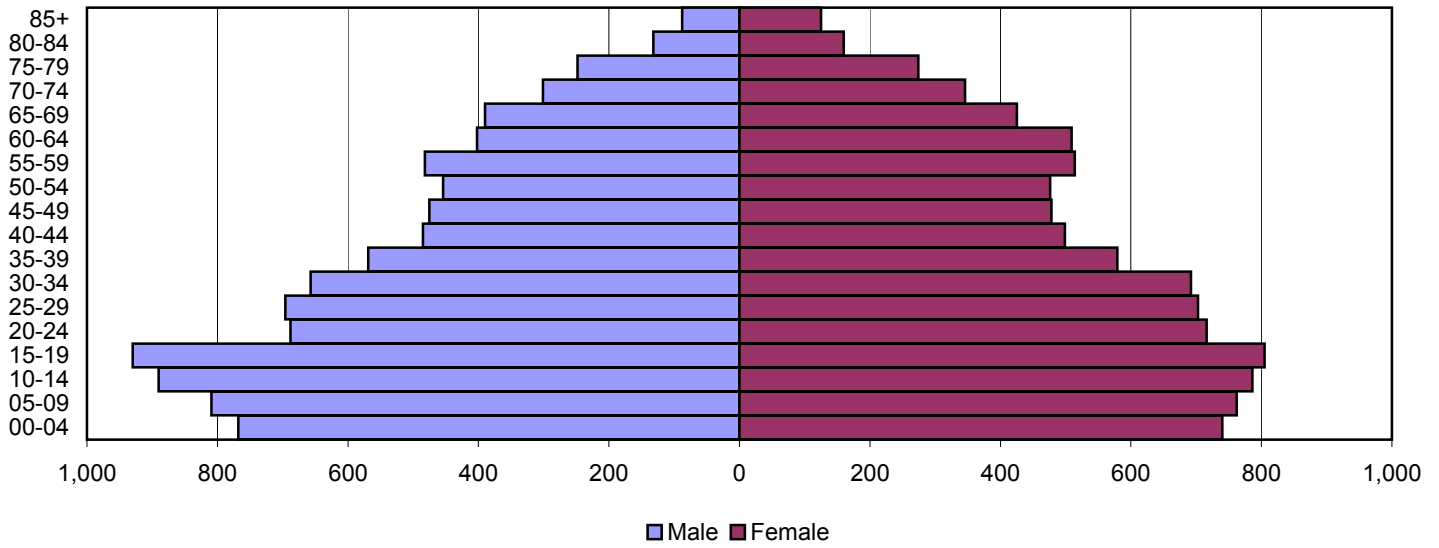

Lincoln County Population Pyramids

1980

1990

2000

Source: 1980, 1990, and 2000 Census

Produced by the Office of Workforce Research and Analysis, Kentucky Cabinet for Workforce Development

Livingston County Population Pyramids