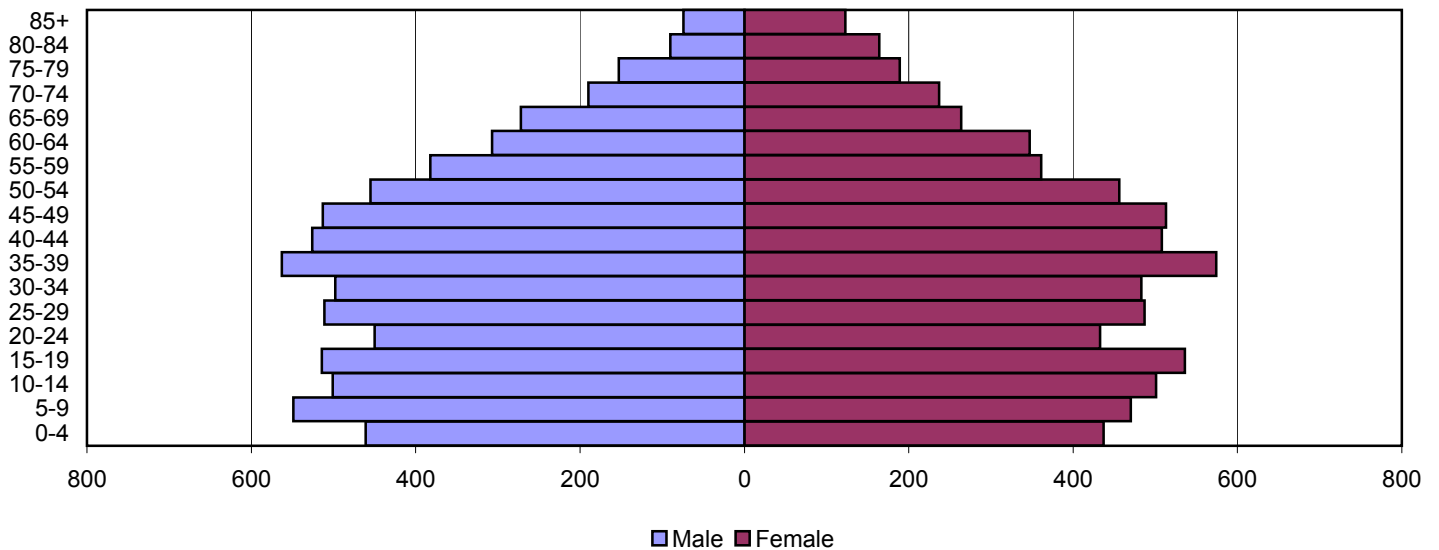

Source: 1980, 1990, and 2000 Census

Produced by the Office of Workforce Research and Analysis, Kentucky Cabinet for Workforce Development