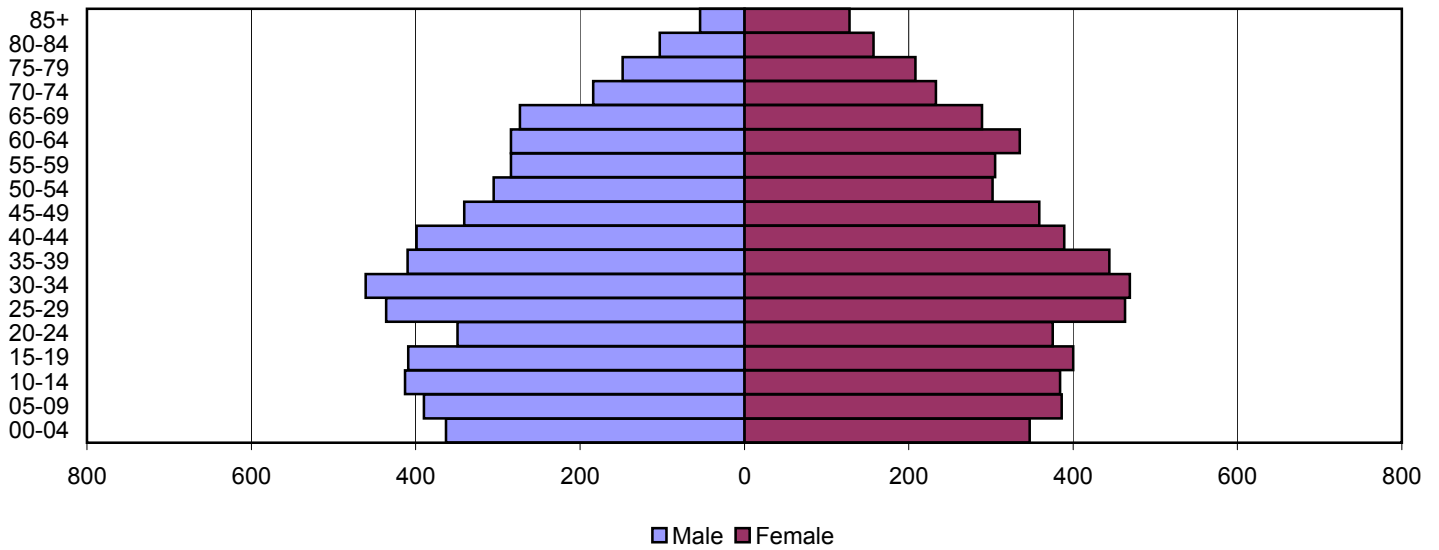

Garrard County Population Pyramids

1980

1990

2000

Source: 1980, 1990, and 2000 Census

Produced by the Office of Workforce Research and Analysis, Kentucky Cabinet for Workforce Development