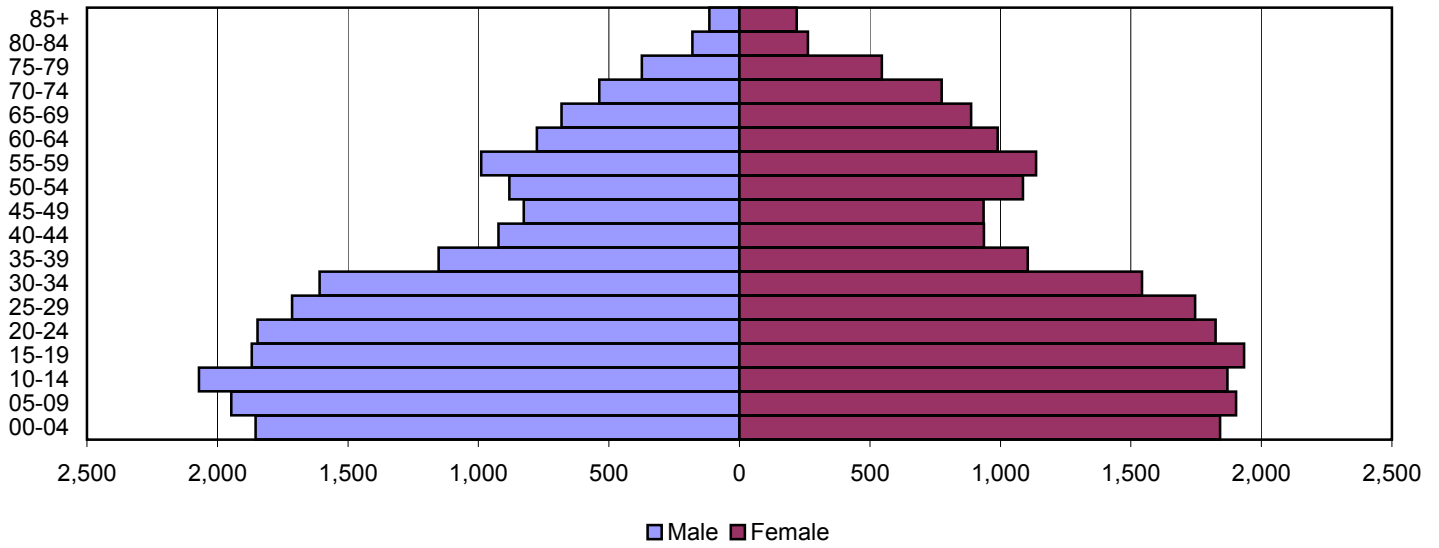

Harlan County Population Pyramids

1980

1990