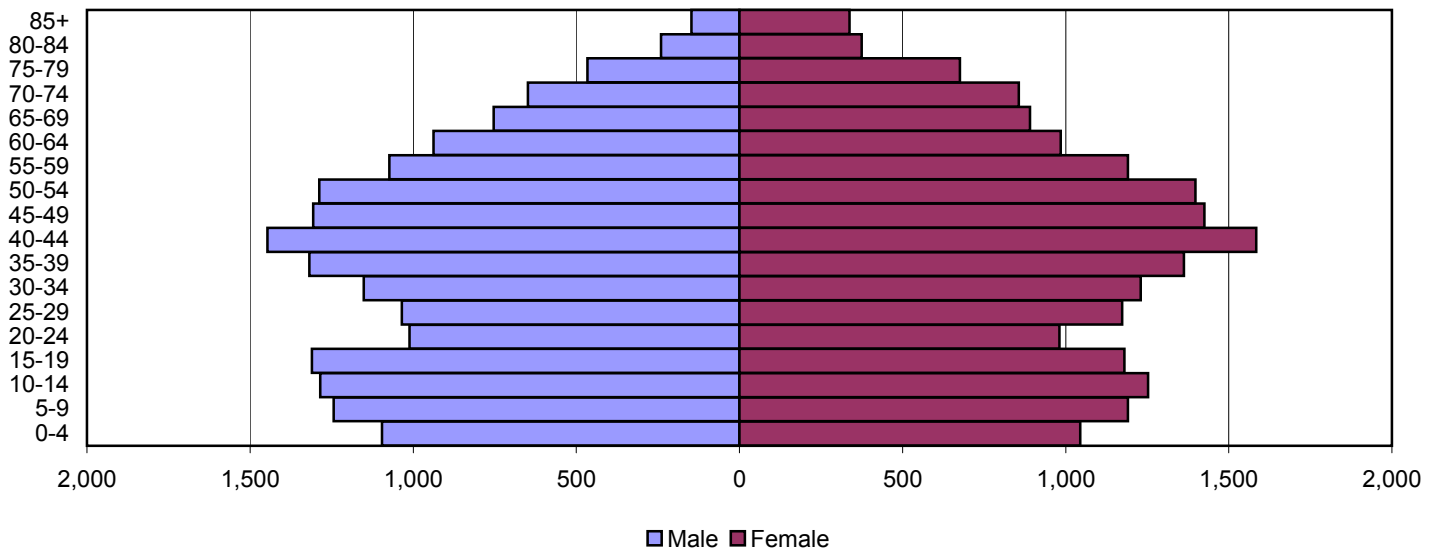

Source: 1980, 1990, and 2000 Census

Produced by the Office of Workforce Research and Analysis, Kentucky Cabinet for Workforce Development