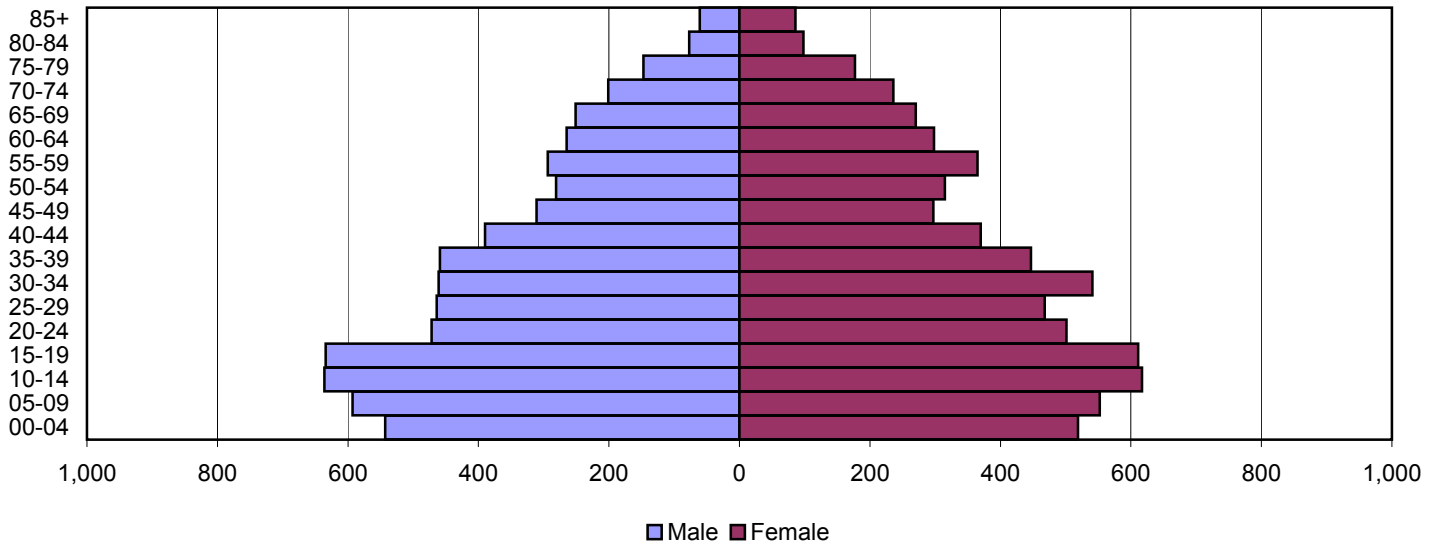

Gallatin County Population Pyramids

1980

1990

2000

Source: 1980, 1990, and 2000 Census

Produced by the Office of Workforce Research and Analysis, Kentucky Cabinet for Workforce Development

Garrard County Population Pyramids

1980

1990

2000

Source: 1980, 1990, and 2000 Census

Produced by the Office of Workforce Research and Analysis, Kentucky Cabinet for Workforce Development

Grant County Population Pyramids

1980

1990