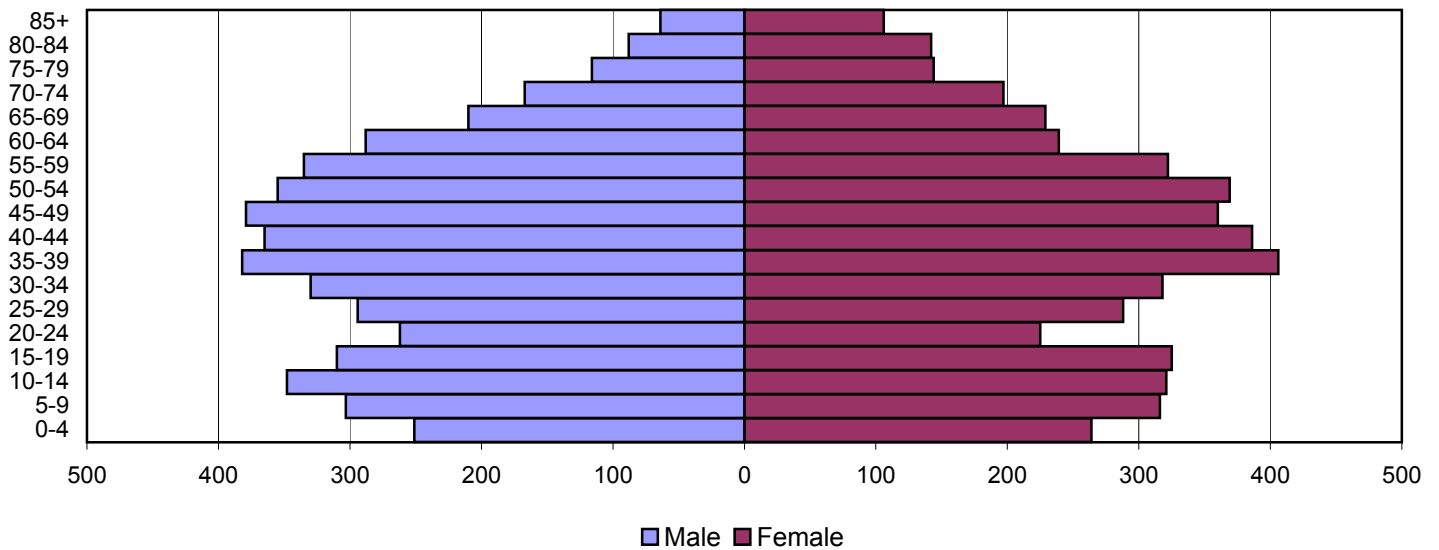

Source: 1980, 1990, and 2000 Census

Produced by the Office of Workforce Research and Analysis, Kentucky Cabinet for Workforce Development