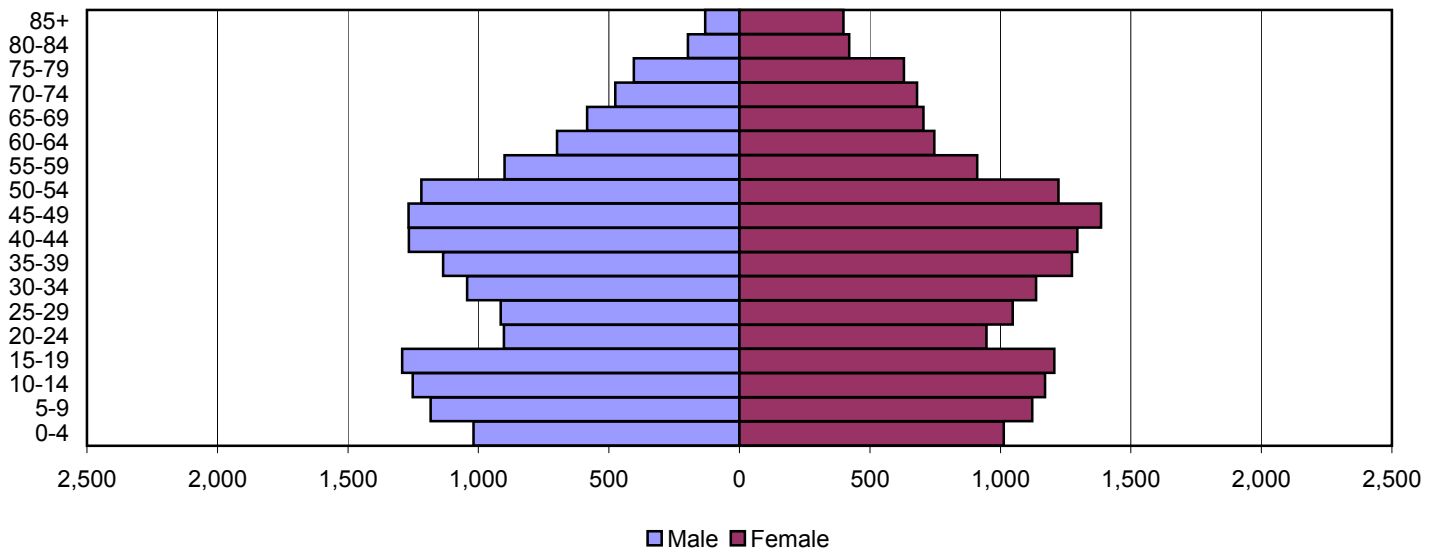

Produced by the Office of Workforce Research and Analysis, Kentucky Cabinet for Workforce Development

Harlan County Population Pyramids

1980

1990

2000

Source: 1980, 1990, and 2000 Census

Produced by the Office of Workforce Research and Analysis, Kentucky Cabinet for Workforce Development