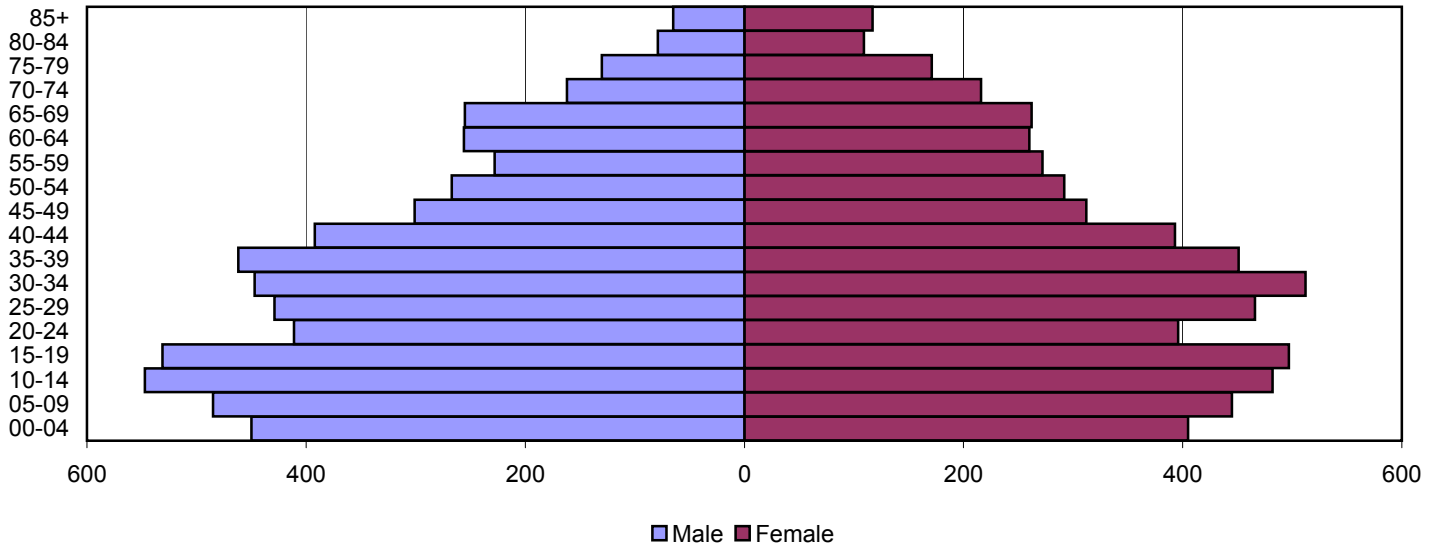

Jackson County Population Pyramids

1980

1990

2000

Source: 1980, 1990, and 2000 Census

Produced by the Office of Workforce Research and Analysis, Kentucky Cabinet for Workforce Development