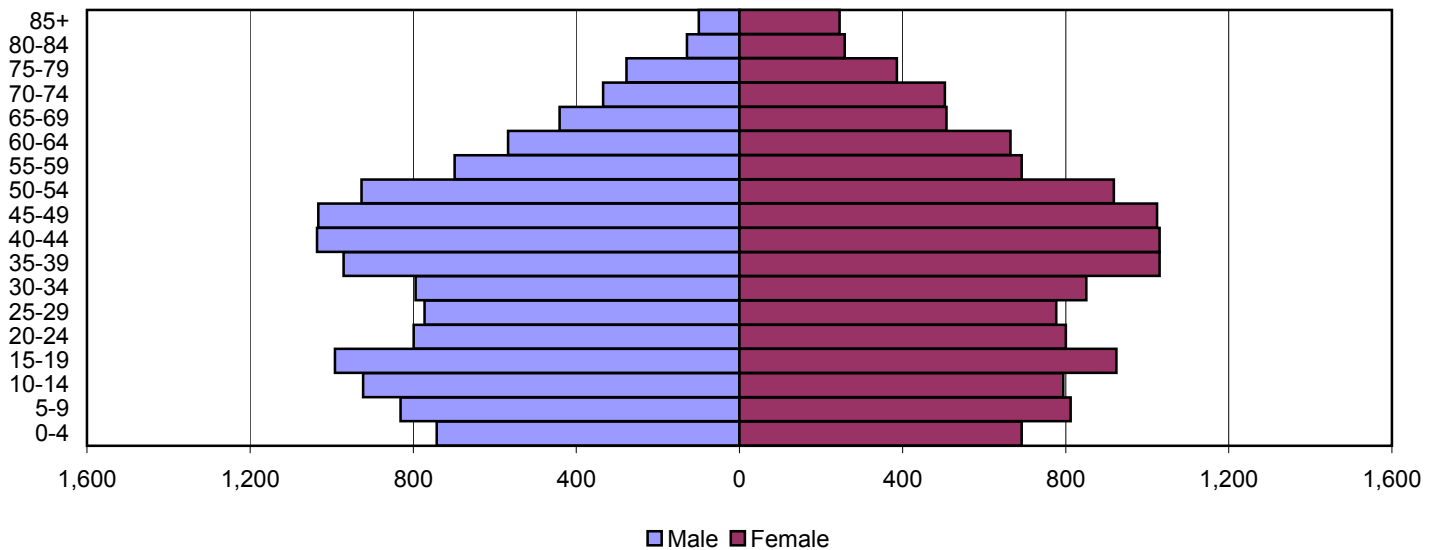

2000

Source: 1980, 1990, and 2000 Census

Produced by the Office of Workforce Research and Analysis, Kentucky Cabinet for Workforce Development

Letcher County Population Pyramids

1980

1990

2000

Source: 1980, 1990, and 2000 Census