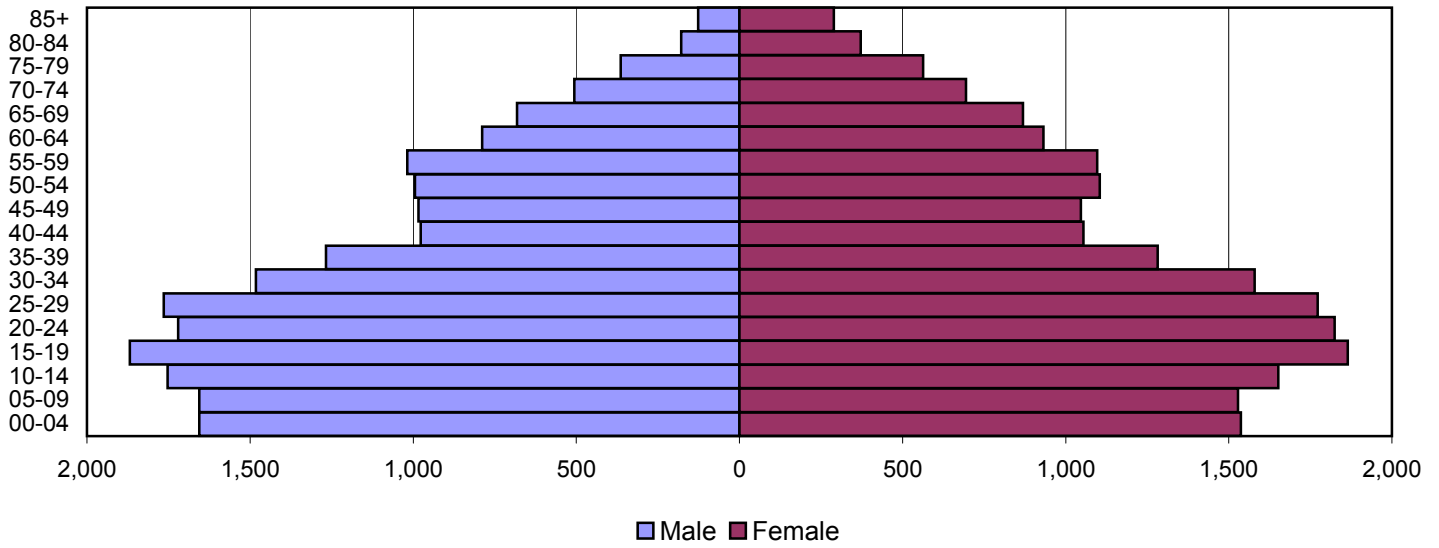

1980

1990

2000

Source: 1980, 1990, and 2000 Census

Produced by the Office of Workforce Research and Analysis, Kentucky Cabinet for Workforce Development

Henderson County Population Pyramids

1980

1990