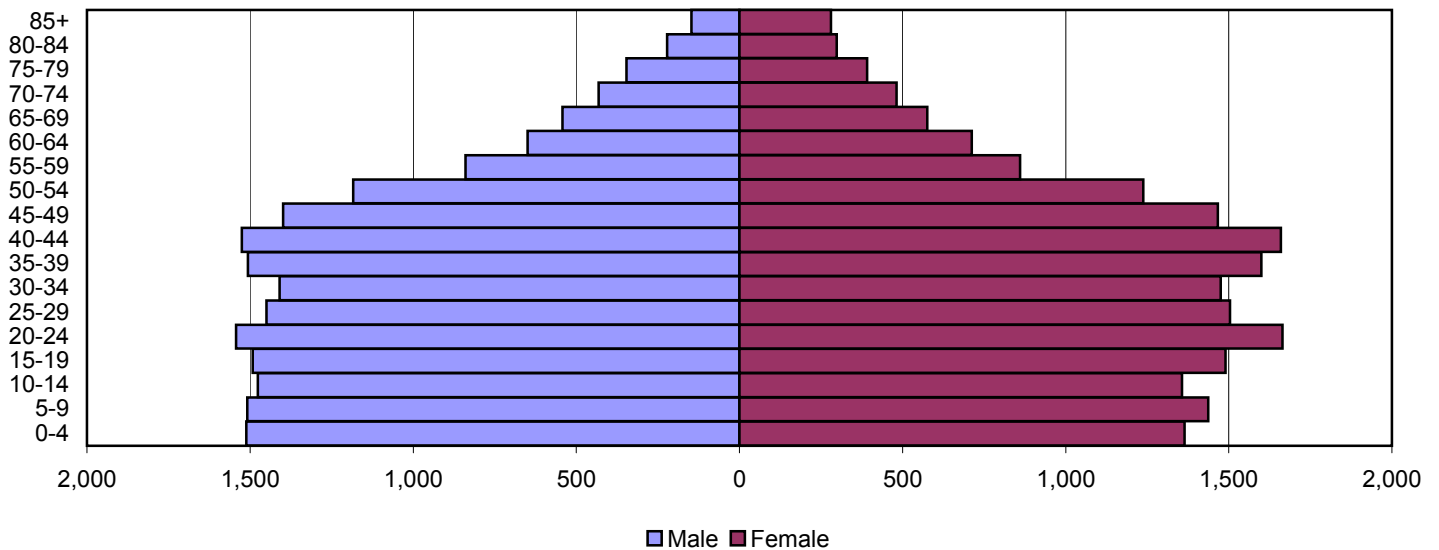

2000

Source: 1980, 1990, and 2000 Census

Produced by the Office of Workforce Research and Analysis, Kentucky Cabinet for Workforce Development

Jessamine County Population Pyramids

1980

1990

2000

Source: 1980, 1990, and 2000 Census