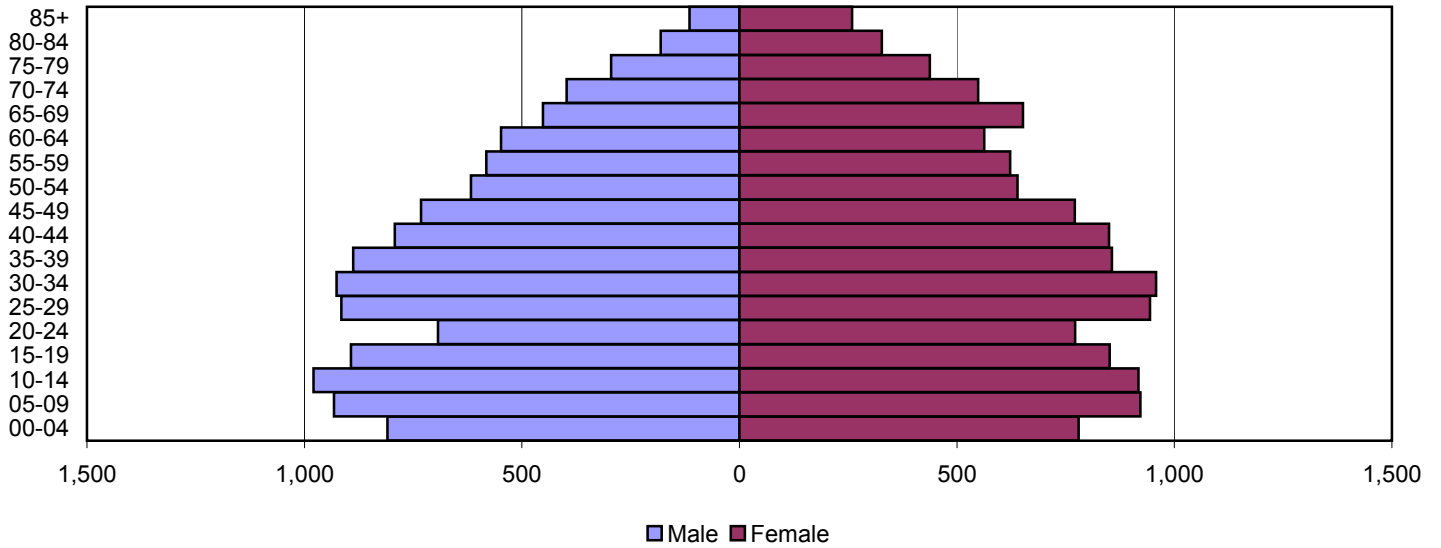

1980

1990

2000

Source: 1980, 1990, and 2000 Census

Produced by the Office of Workforce Research and Analysis, Kentucky Cabinet for Workforce Development

Logan County Population Pyramids

1980

1990