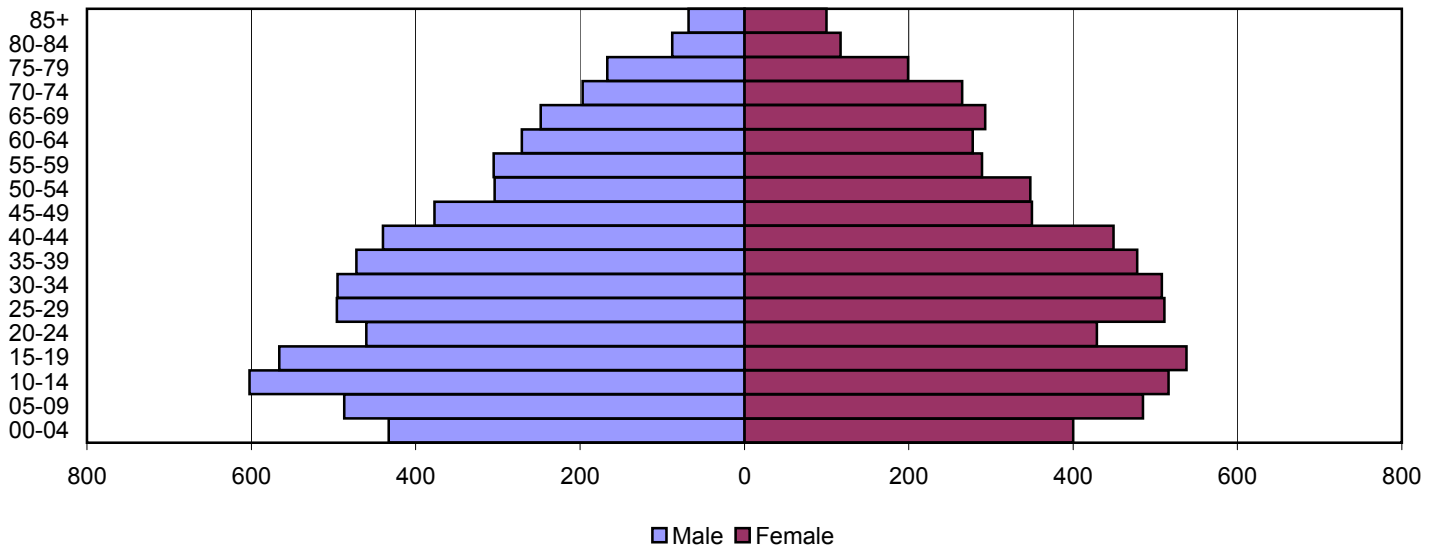

Lewis County Population Pyramids

1980

1990

2000

Source: 1980, 1990, and 2000 Census

Produced by the Office of Workforce Research and Analysis, Kentucky Cabinet for Workforce Development