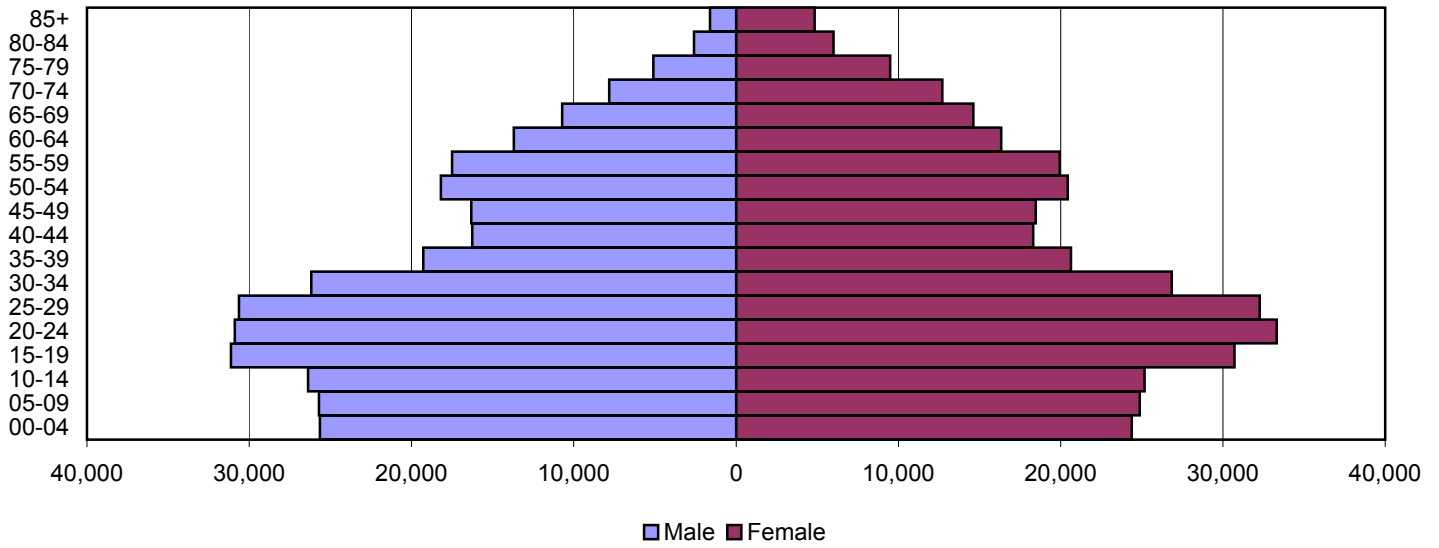

1980

1990

2000

Source: 1980, 1990, and 2000 Census

Produced by the Office of Workforce Research and Analysis, Kentucky Cabinet for Workforce Development

Jefferson County Population Pyramids

1980

1990