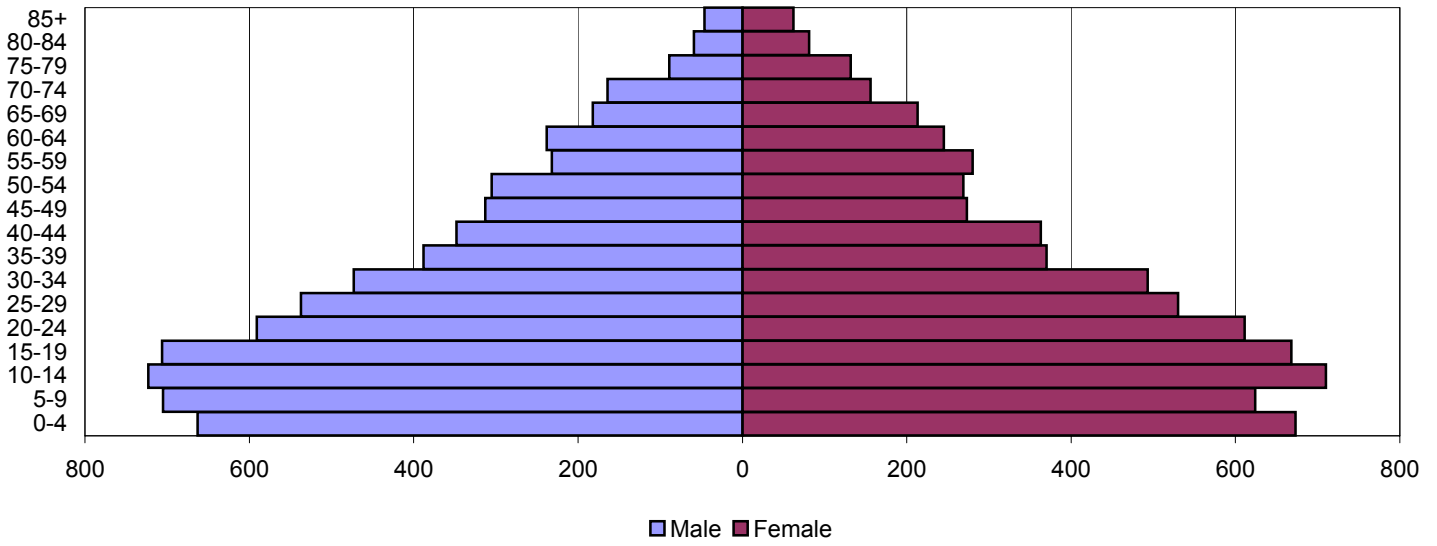

2000

Source: 1980, 1990, and 2000 Census

Produced by the Office of Workforce Research and Analysis, Kentucky Cabinet for Workforce Development

Magoffin County Population Pyramids

1980

1990

2000

Source: 1980, 1990, and 2000 Census