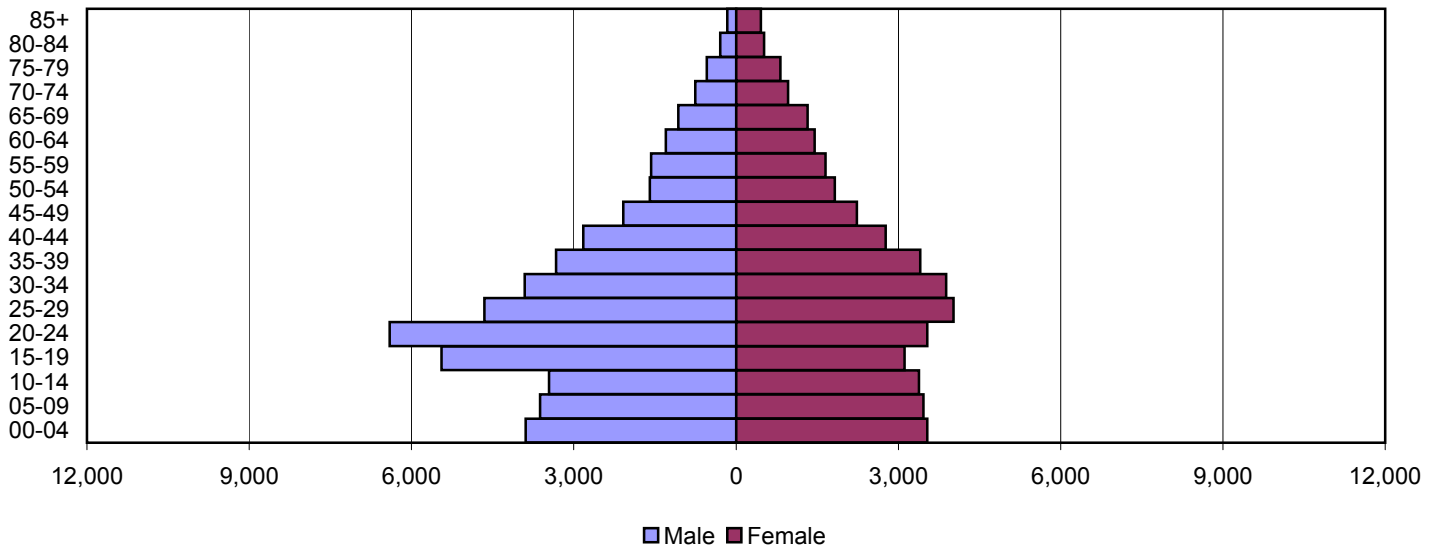

2000

Source: 1980, 1990, and 2000 Census

Produced by the Office of Workforce Research and Analysis, Kentucky Cabinet for Workforce Development

Hardin County Population Pyramids

1980

1990

2000

Source: 1980, 1990, and 2000 Census