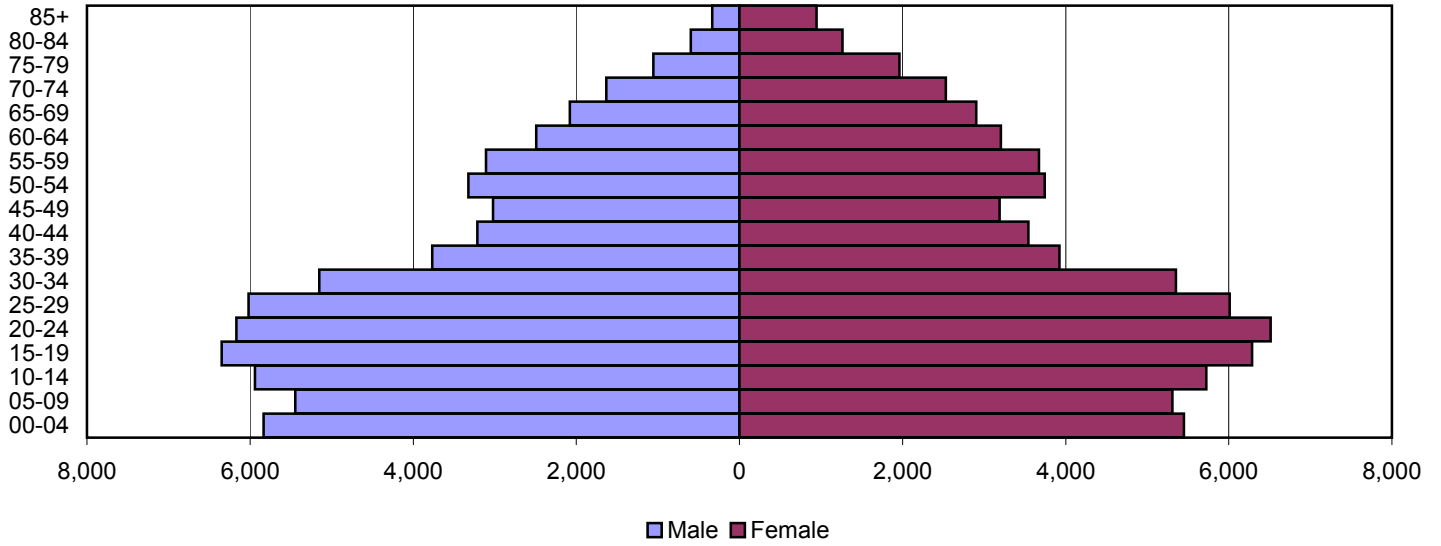

Kenton County Population Pyramids

1980

1990