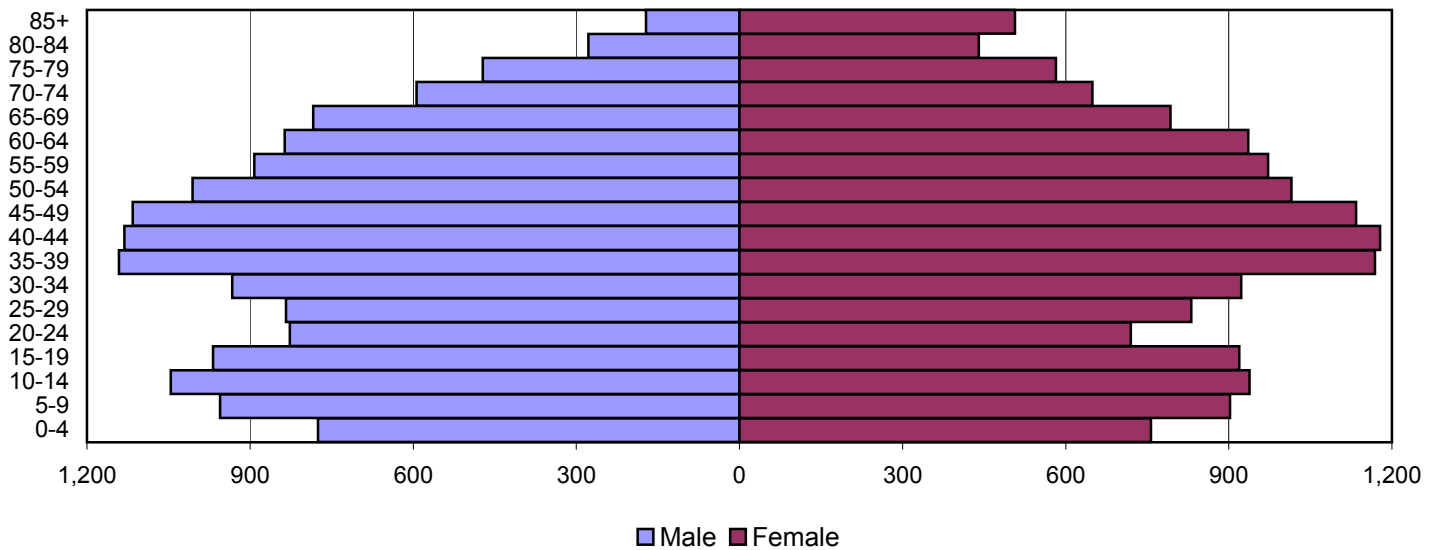

Marshall County Population Pyramids

1980

1990

2000

Source: 1980, 1990, and 2000 Census

Produced by the Office of Workforce Research and Analysis, Kentucky Cabinet for Workforce Development