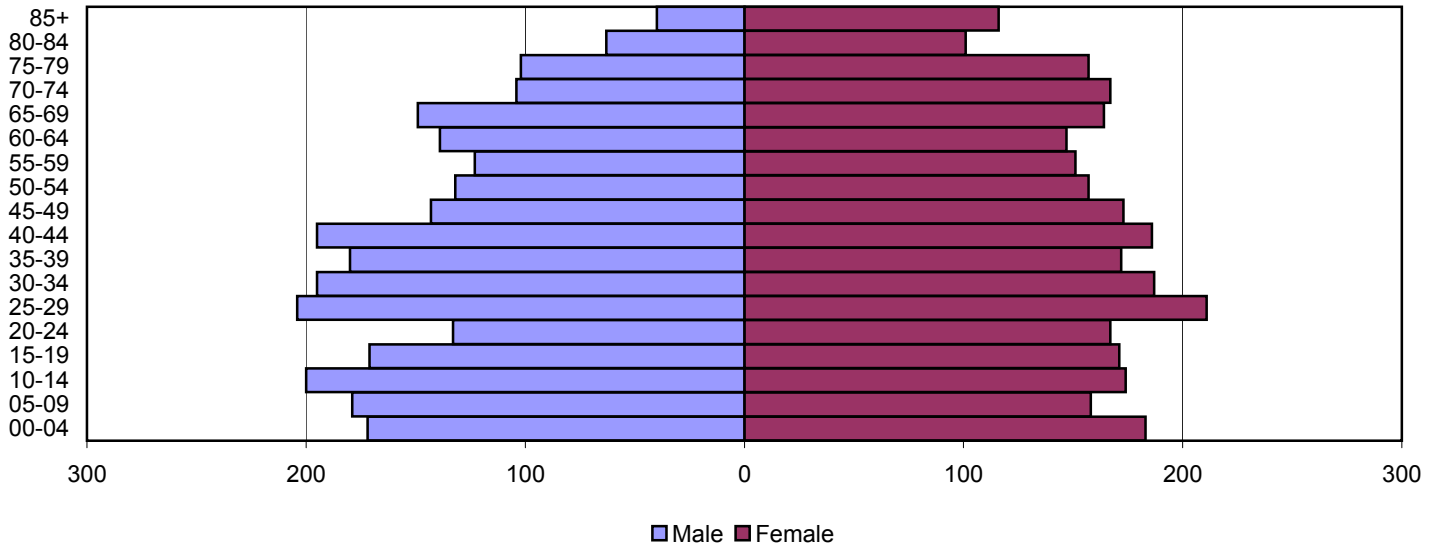

Hickman County Population Pyramids

1980

1990

2000

Source: 1980, 1990, and 2000 Census

Produced by the Office of Workforce Research and Analysis, Kentucky Cabinet for Workforce Development