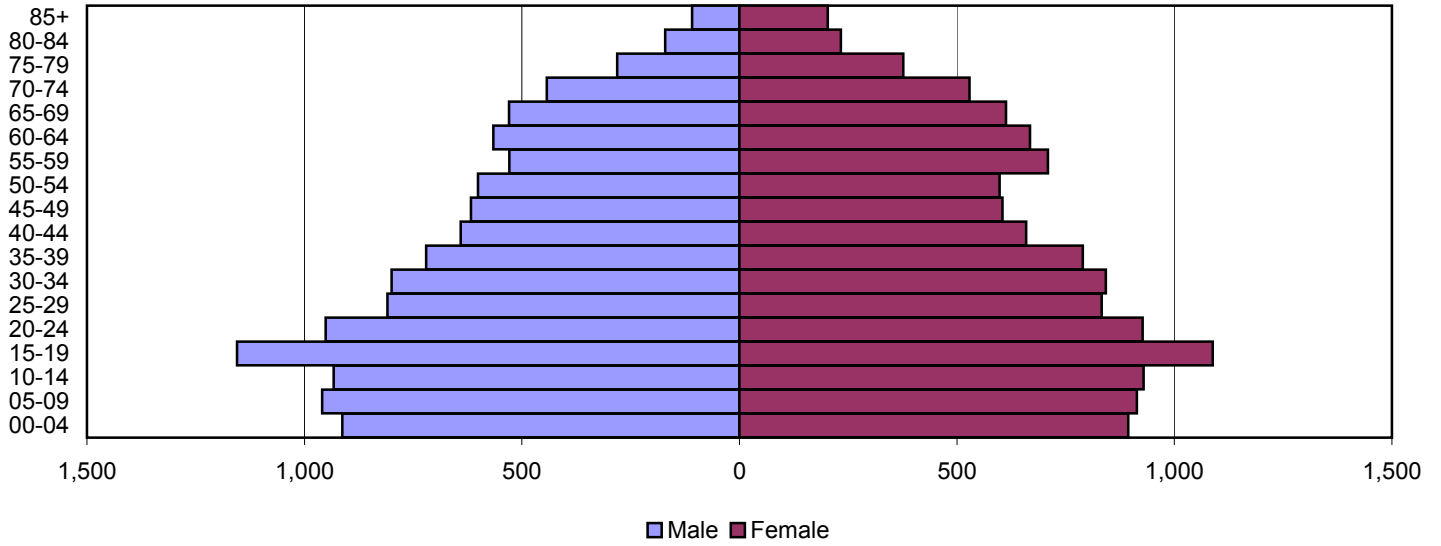

1980

1990

2000

Source: 1980, 1990, and 2000 Census

Produced by the Office of Workforce Research and Analysis, Kentucky Cabinet for Workforce Development

Logan County Population Pyramids

1980

1990