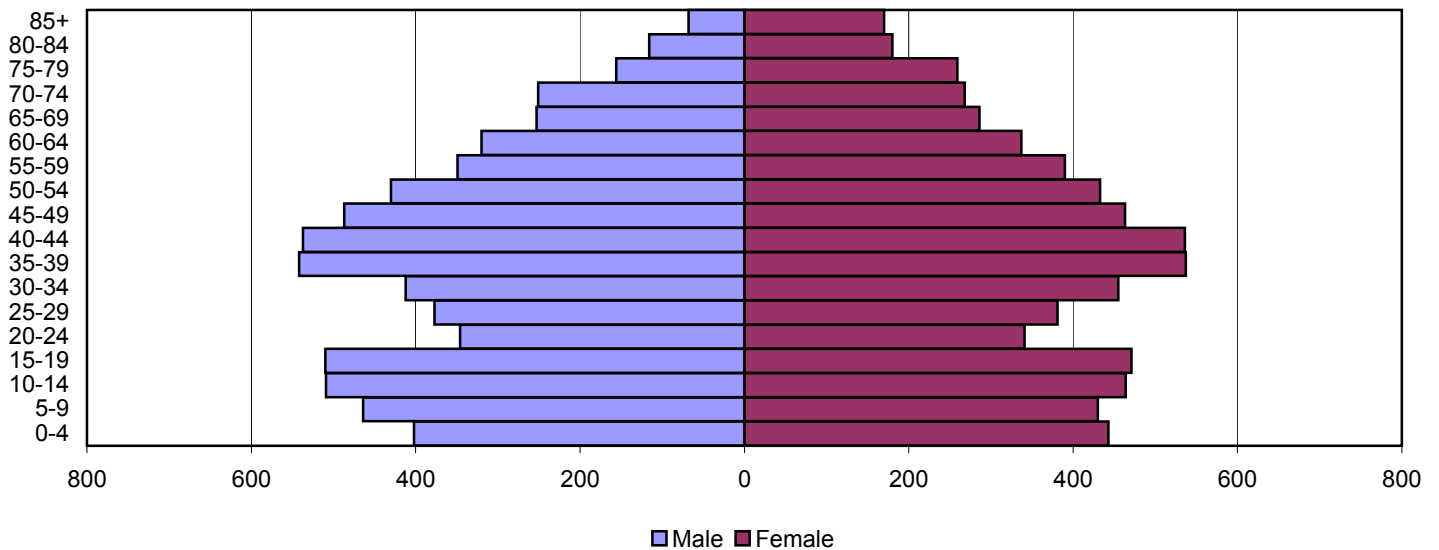

2000

Source: 1980, 1990, and 2000 Census

Produced by the Office of Workforce Research and Analysis, Kentucky Cabinet for Workforce Development

Larue County Population Pyramids

1980

1990

2000

Source: 1980, 1990, and 2000 Census