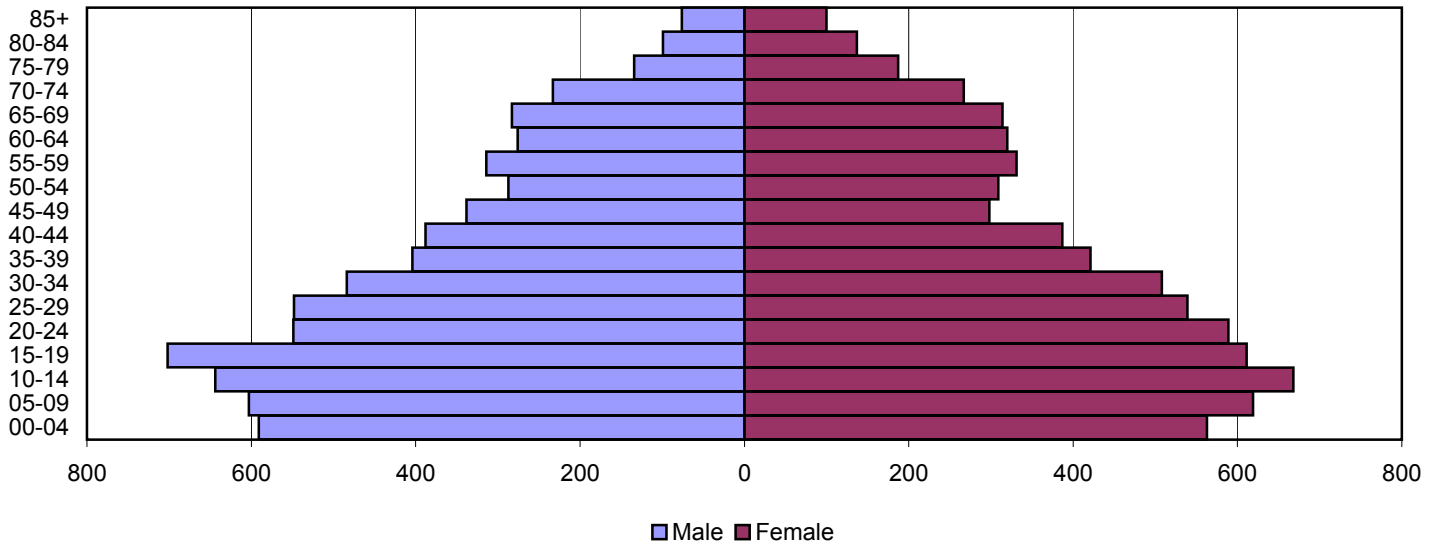

Lawrence County Population Pyramids

1980

1990