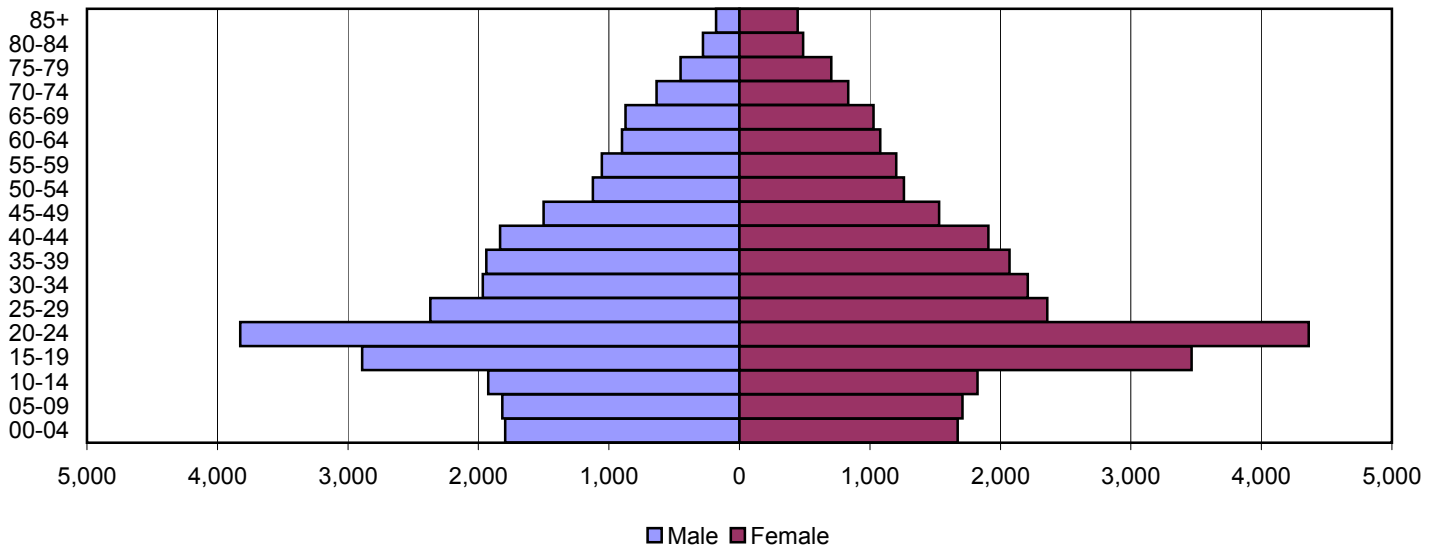

1980

1990

2000

Source: 1980, 1990, and 2000 Census

Produced by the Office of Workforce Research and Analysis, Kentucky Cabinet for Workforce Development

Madison County Population Pyramids

1980

1990