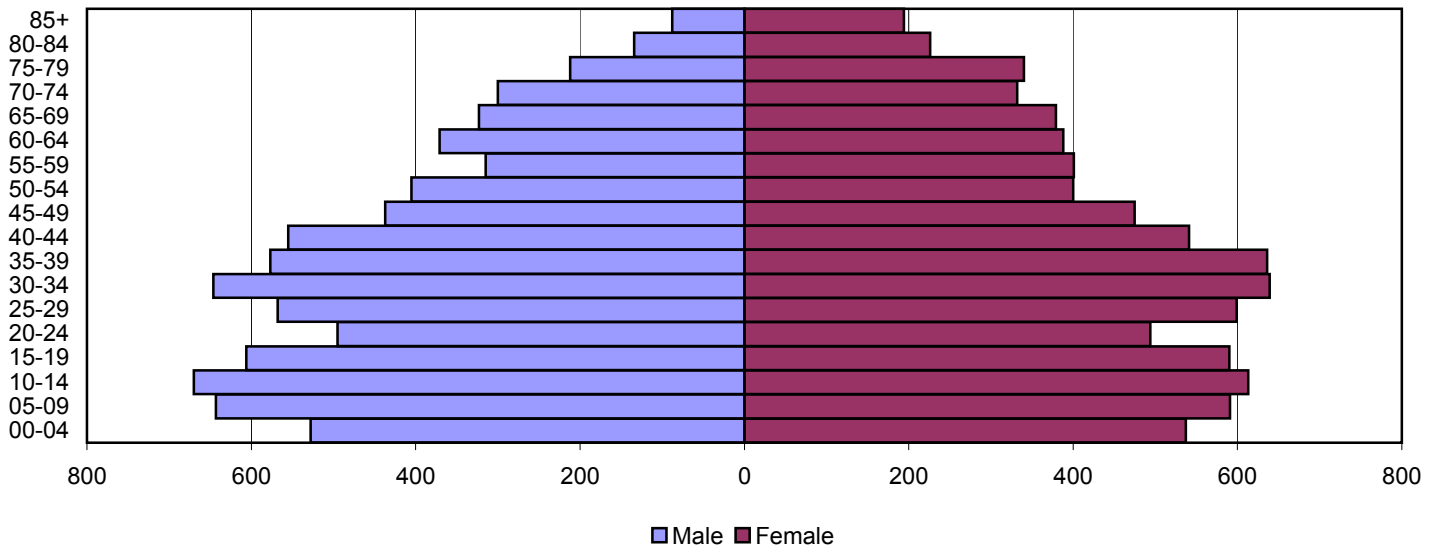

Harrison County Population Pyramids

1980

1990

2000

Source: 1980, 1990, and 2000 Census

Produced by the Office of Workforce Research and Analysis, Kentucky Cabinet for Workforce Development