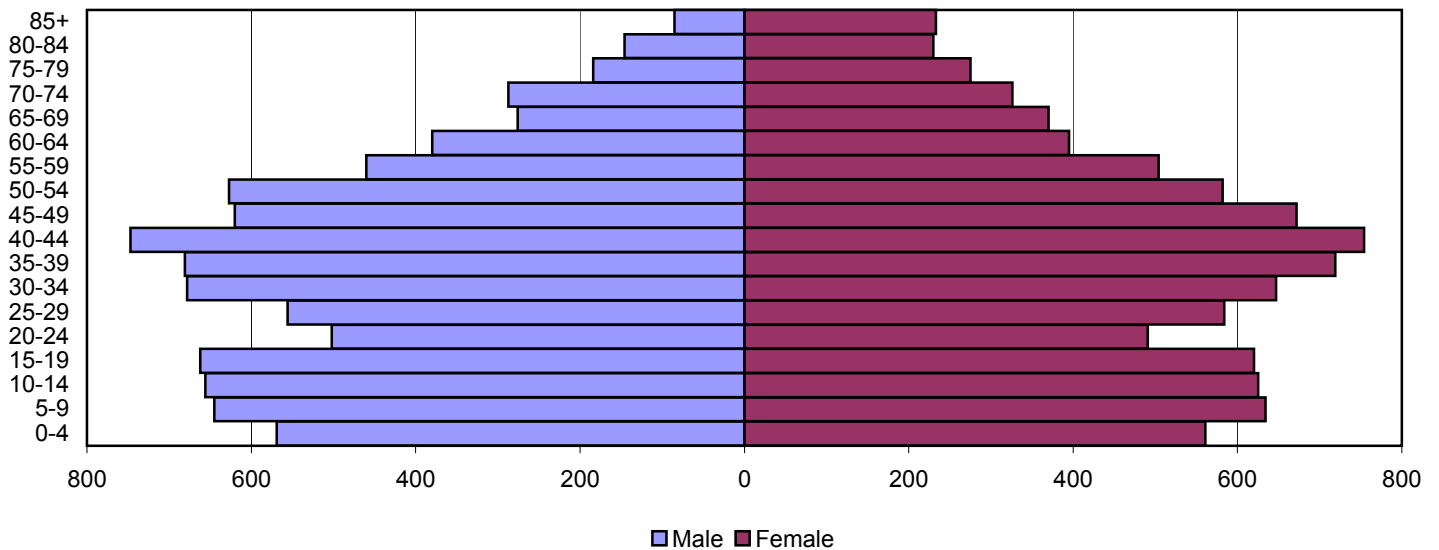

Harrison County Population Pyramids

1980

1990

2000

Source: 1980, 1990, and 2000 Census

Produced by the Office of Workforce Research and Analysis, Kentucky Cabinet for Workforce Development

Hart County Population Pyramids