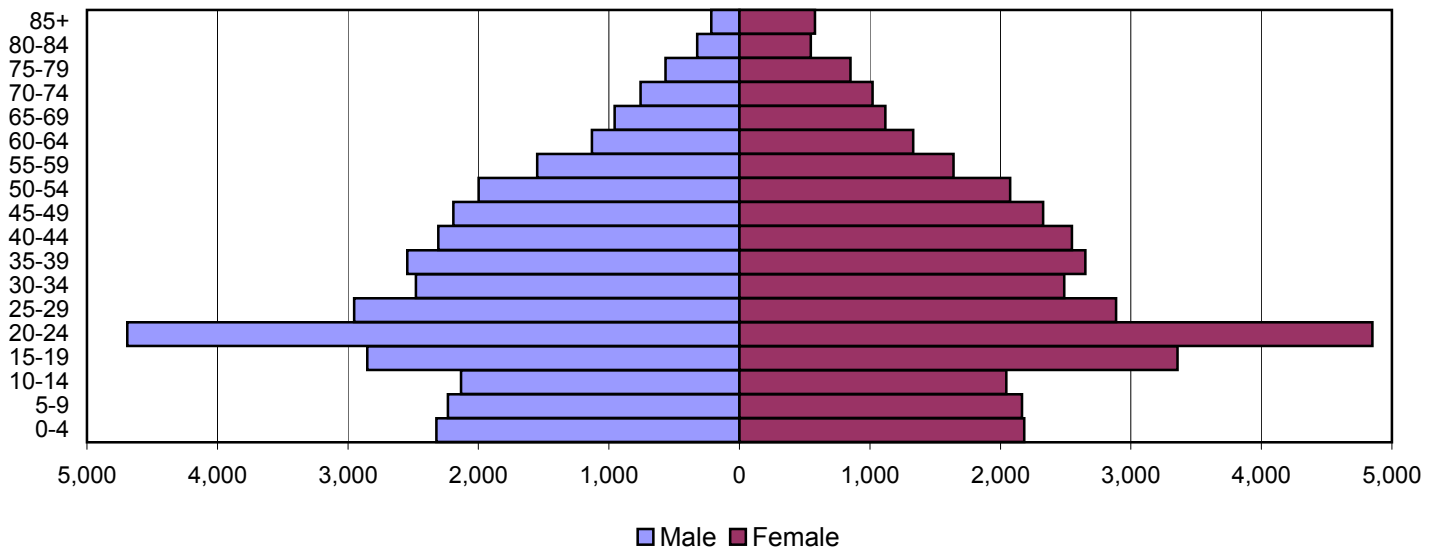

Source: 1980, 1990, and 2000 Census

Produced by the Office of Workforce Research and Analysis, Kentucky Cabinet for Workforce Development