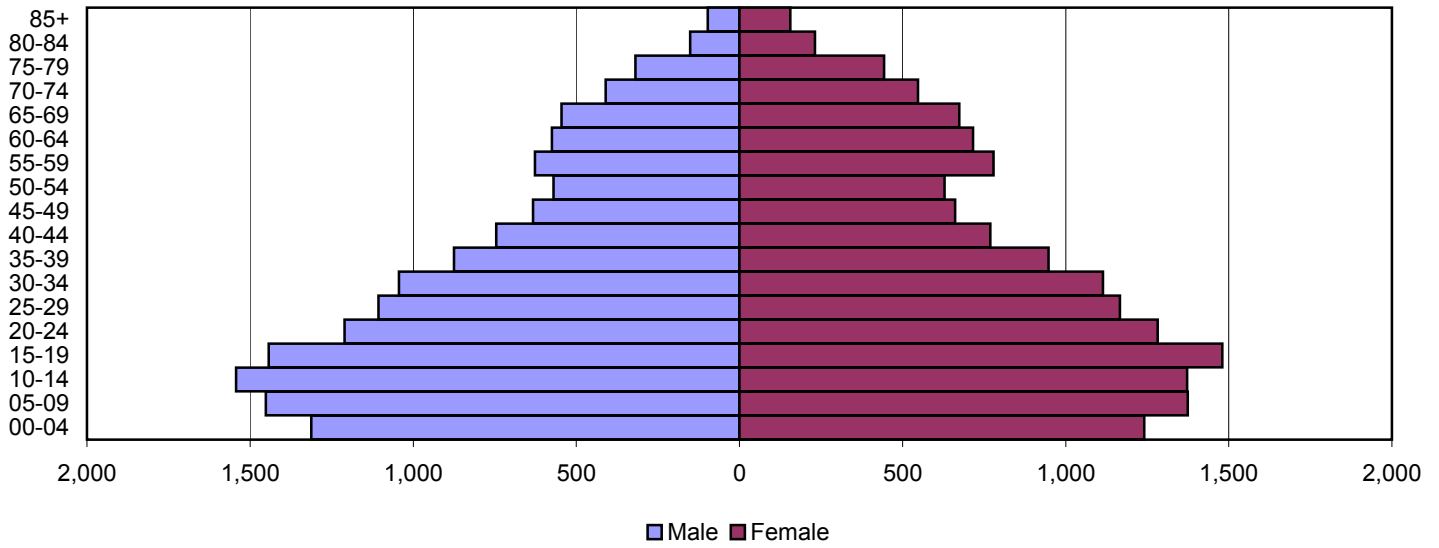

1980

1990

2000

Source: 1980, 1990, and 2000 Census

Produced by the Office of Workforce Research and Analysis, Kentucky Cabinet for Workforce Development

Knox County Population Pyramids

1980

1990