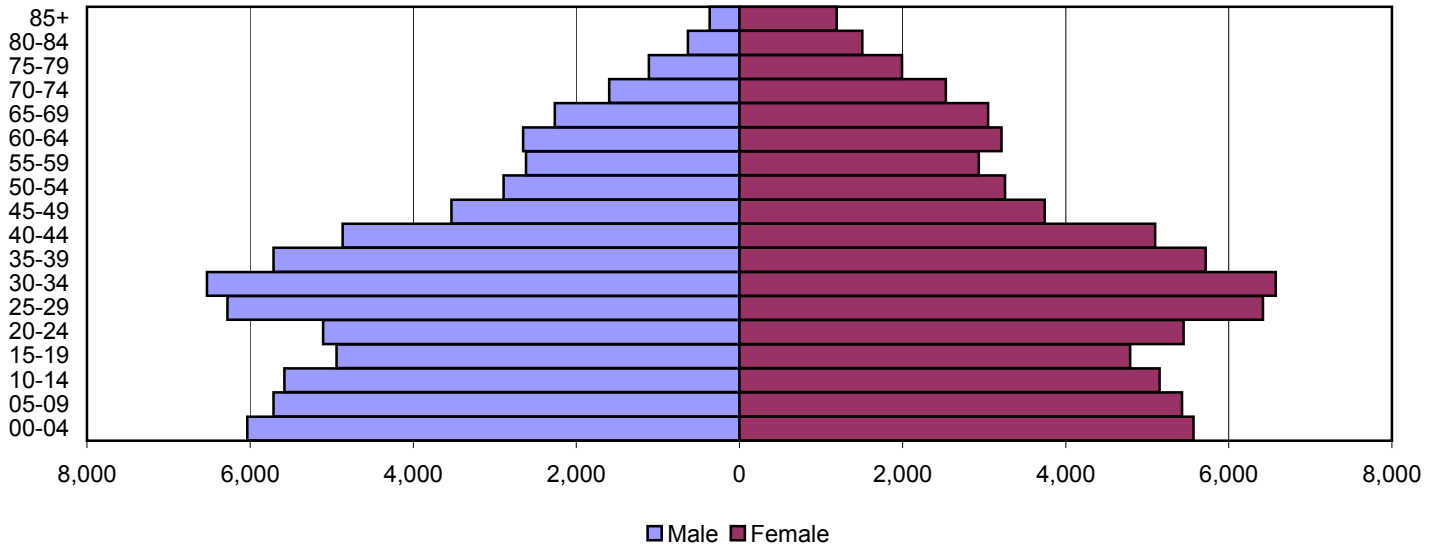

Kenton County Population Pyramids

1980

1990

2000

Source: 1980, 1990, and 2000 Census

Produced by the Office of Workforce Research and Analysis, Kentucky Cabinet for Workforce Development