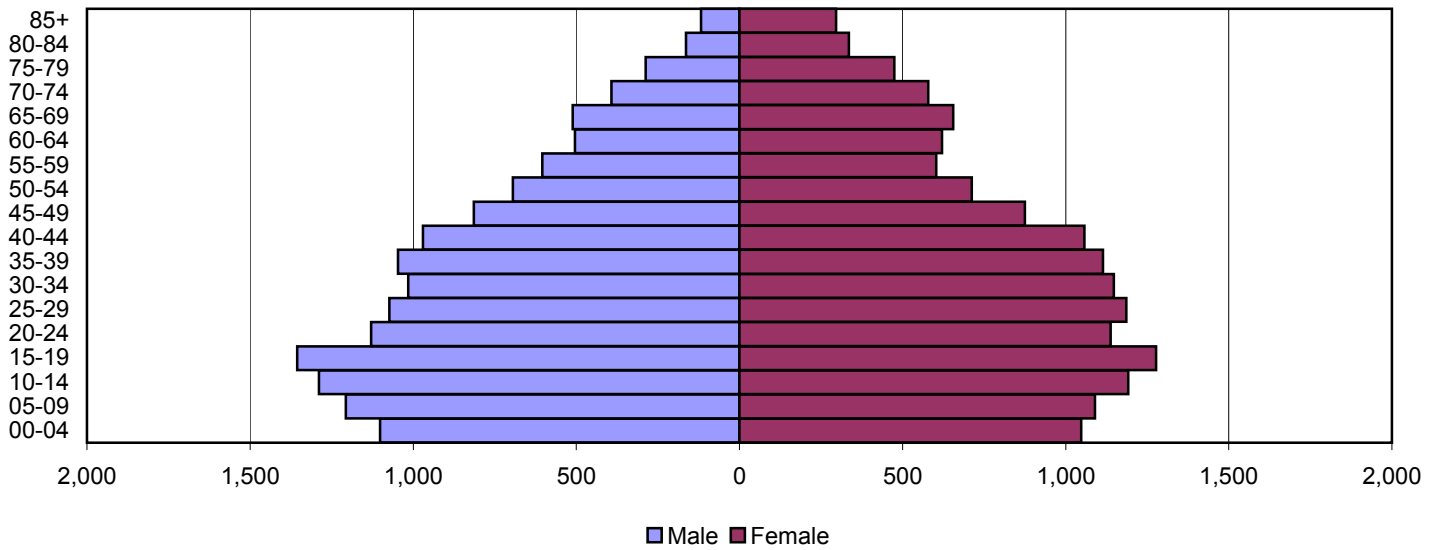

1980

1990

2000

Source: 1980, 1990, and 2000 Census

Produced by the Office of Workforce Research and Analysis, Kentucky Cabinet for Workforce Development

Knox County Population Pyramids

1980

1990