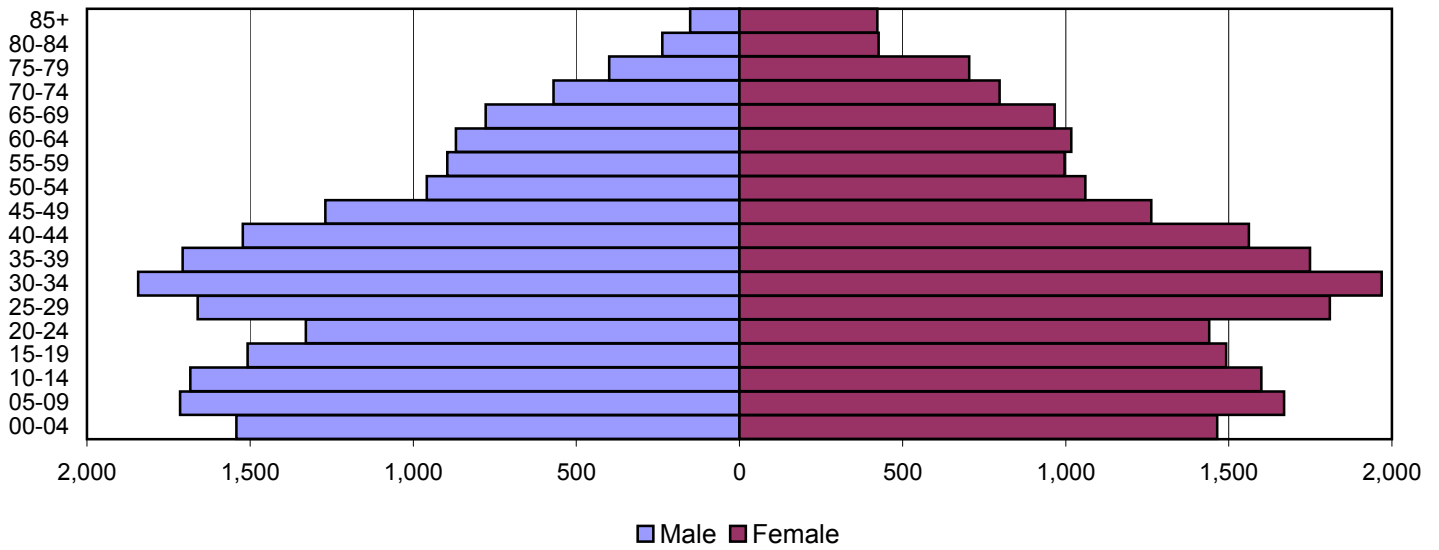

1980

1990

2000

Source: 1980, 1990, and 2000 Census

Produced by the Office of Workforce Research and Analysis, Kentucky Cabinet for Workforce Development

Henderson County Population Pyramids

1980

1990