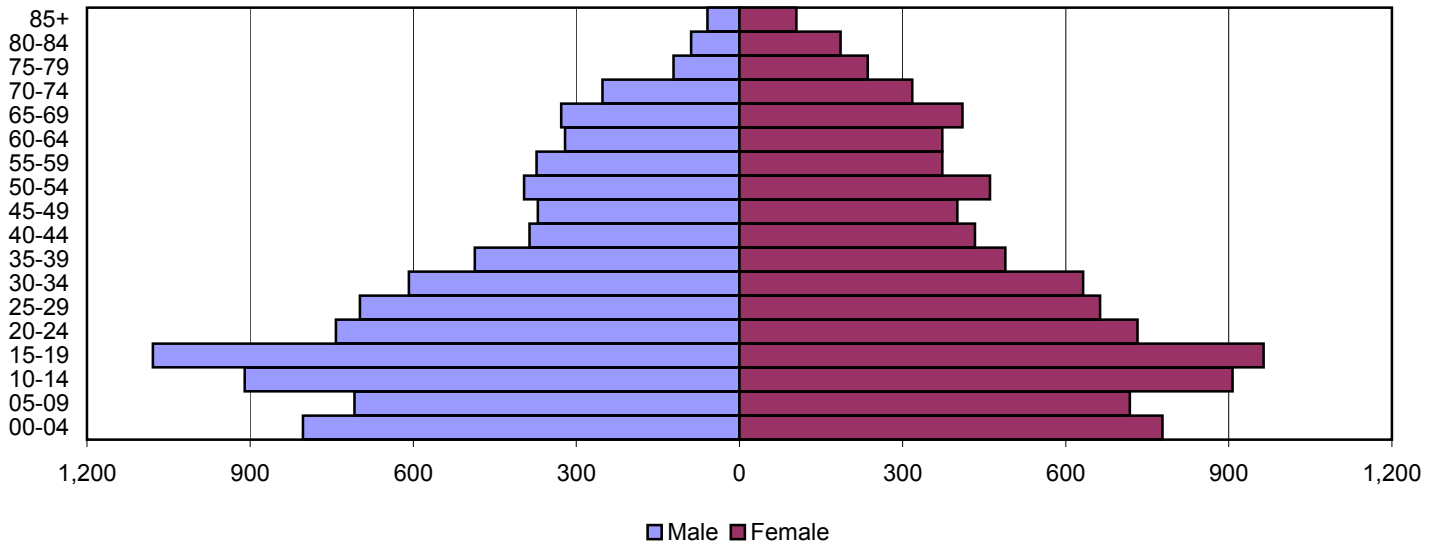

Marion County Population Pyramids

1980

1990