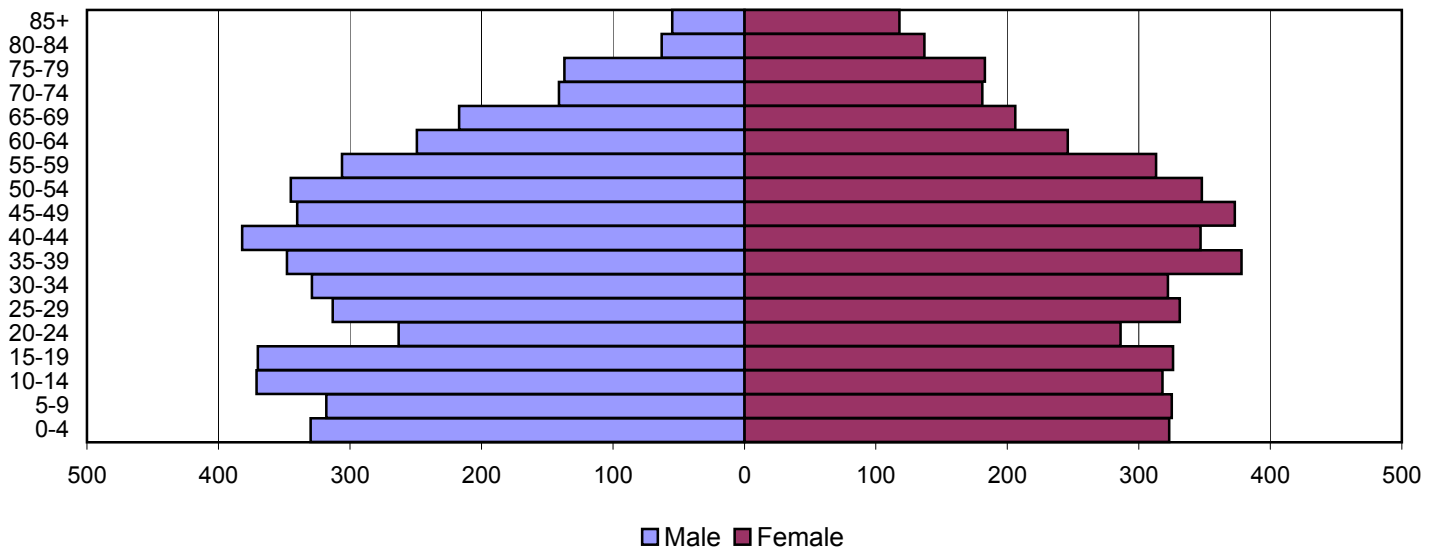

Source: 1980, 1990, and 2000 Census

Produced by the Office of Workforce Research and Analysis, Kentucky Cabinet for Workforce Development