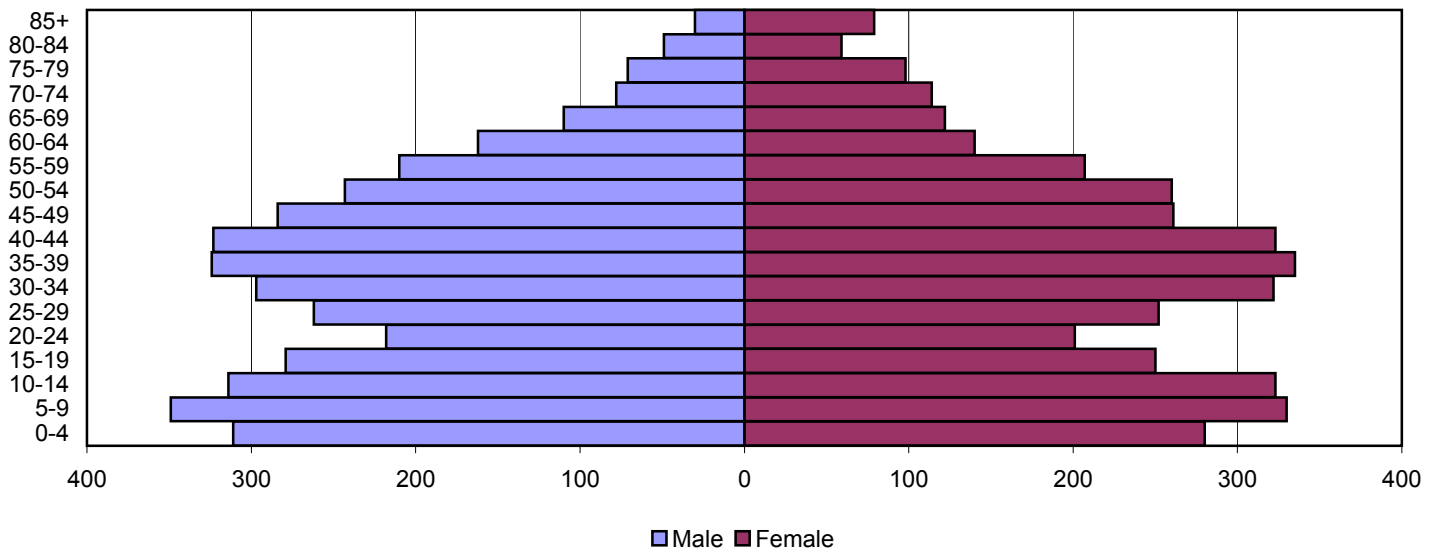

Gallatin County Population Pyramids

1980

1990

2000

Source: 1980, 1990, and 2000 Census

Produced by the Office of Workforce Research and Analysis, Kentucky Cabinet for Workforce Development

Garrard County Population Pyramids