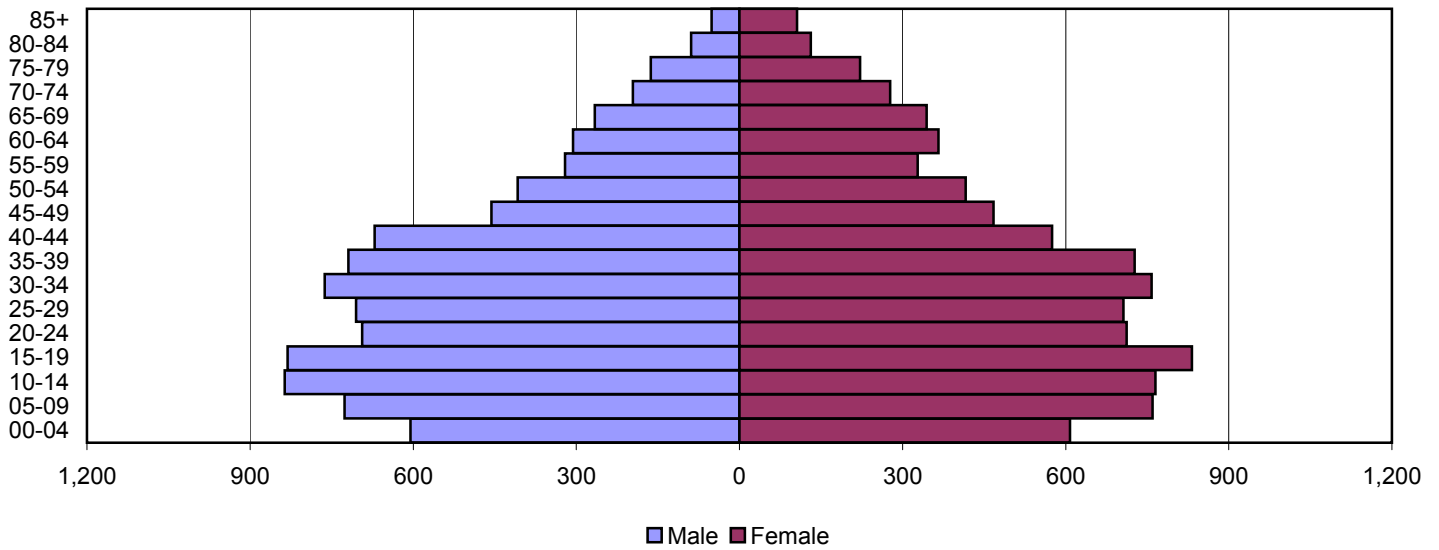

Knott County Population Pyramids

1980

1990

2000

Source: 1980, 1990, and 2000 Census

Produced by the Office of Workforce Research and Analysis, Kentucky Cabinet for Workforce Development