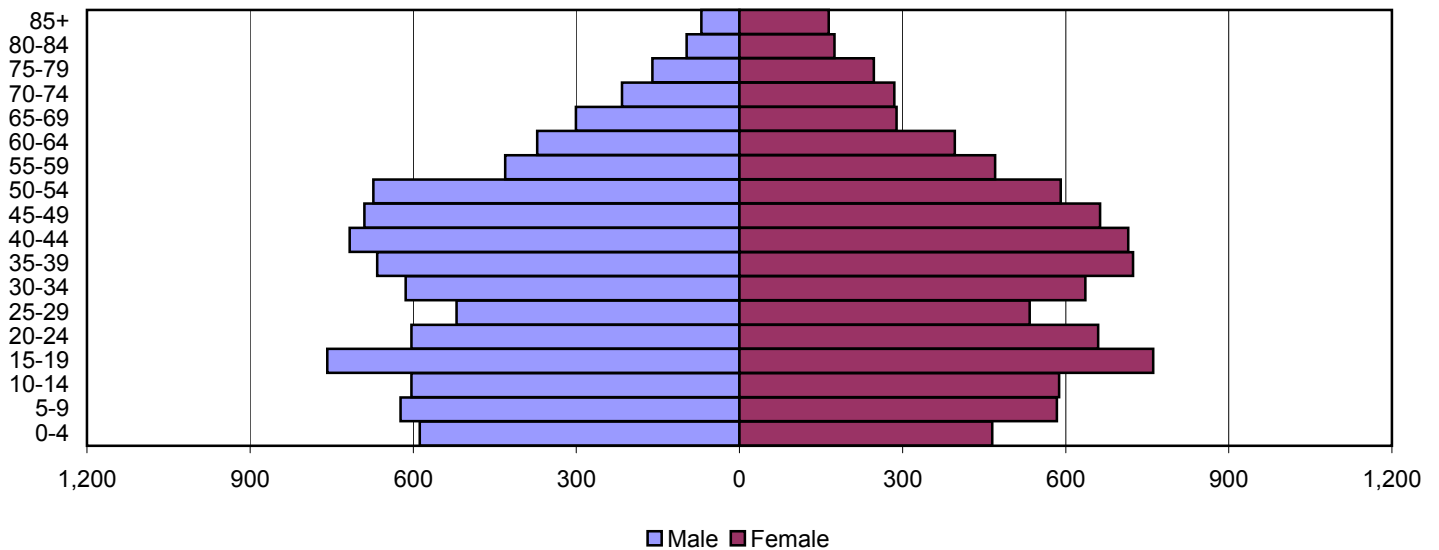

Source: 1980, 1990, and 2000 Census

Produced by the Office of Workforce Research and Analysis, Kentucky Cabinet for Workforce Development