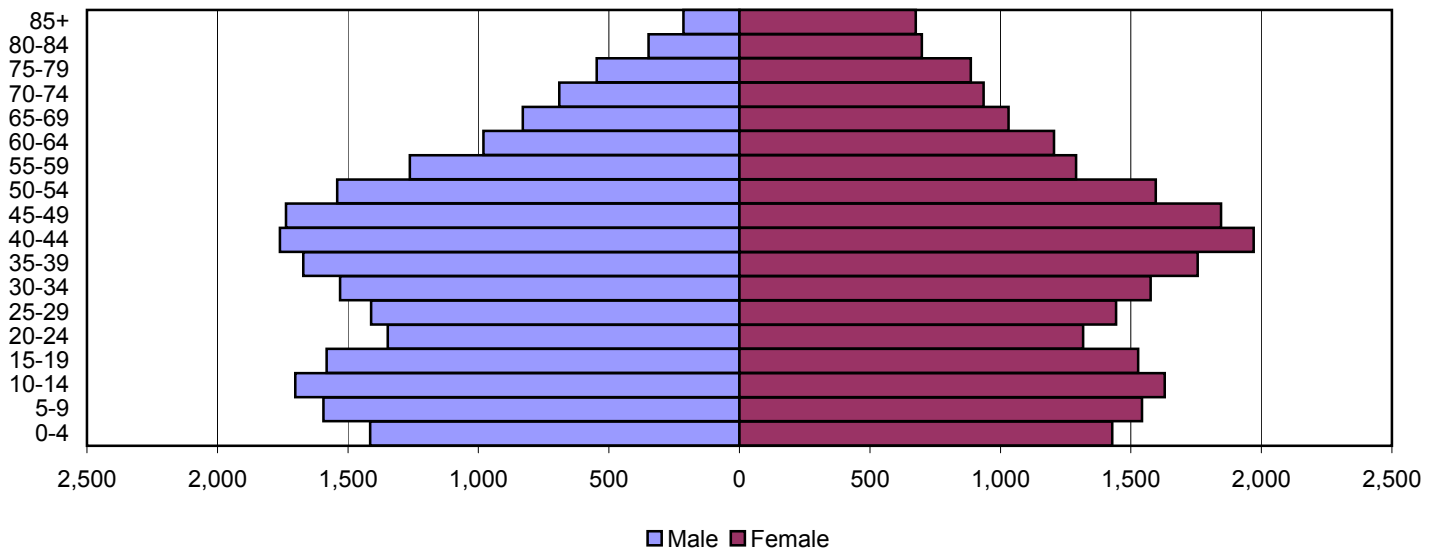

Hopkins County Population Pyramids

1980

1990

2000

Source: 1980, 1990, and 2000 Census

Produced by the Office of Workforce Research and Analysis, Kentucky Cabinet for Workforce Development

Jackson County Population Pyramids