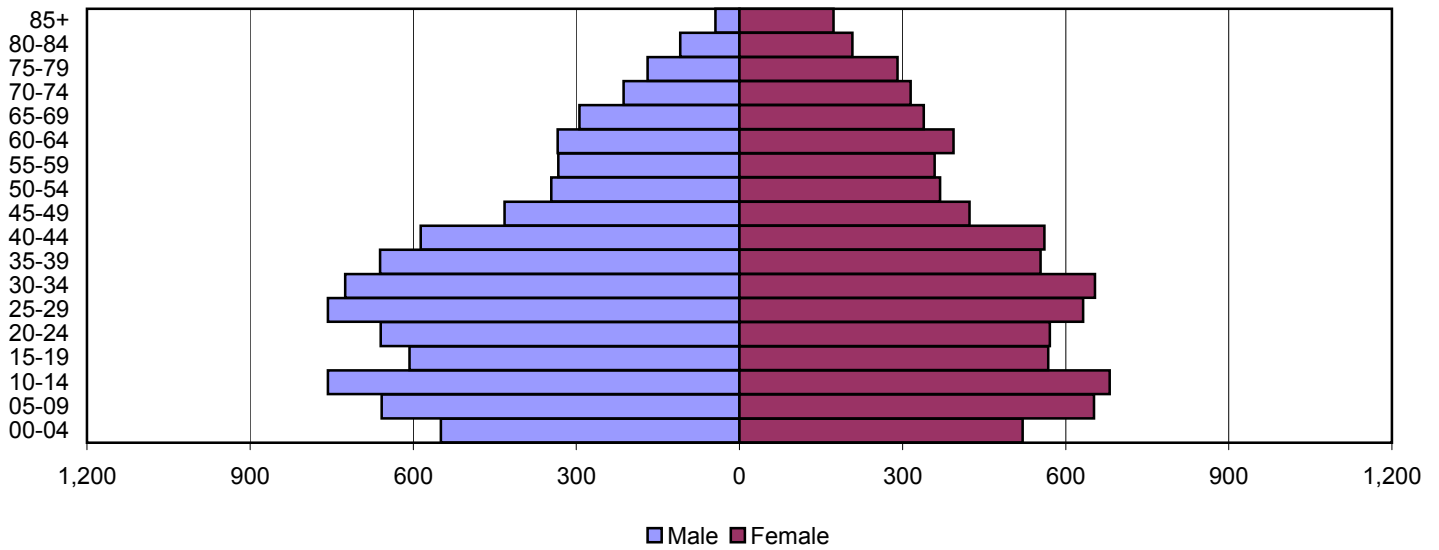

Marion County Population Pyramids

1980

1990

2000

Source: 1980, 1990, and 2000 Census

Produced by the Office of Workforce Research and Analysis, Kentucky Cabinet for Workforce Development