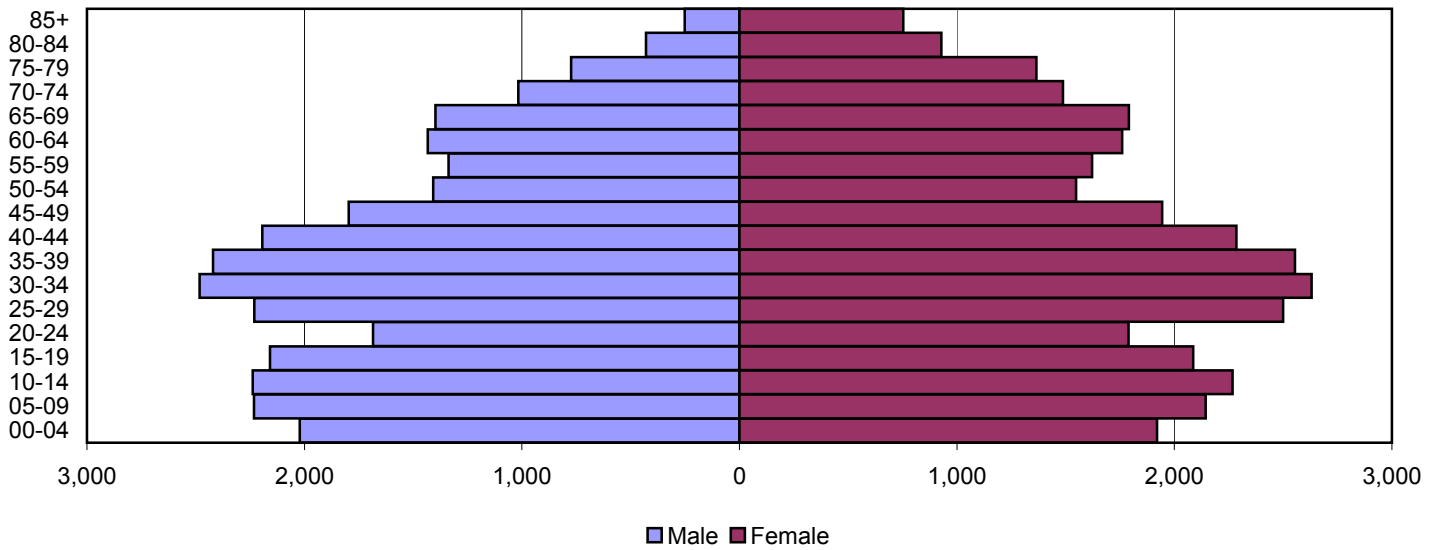

McCracken County Population Pyramids

1980

1990

2000

Source: 1980, 1990, and 2000 Census

Produced by the Office of Workforce Research and Analysis, Kentucky Cabinet for Workforce Development