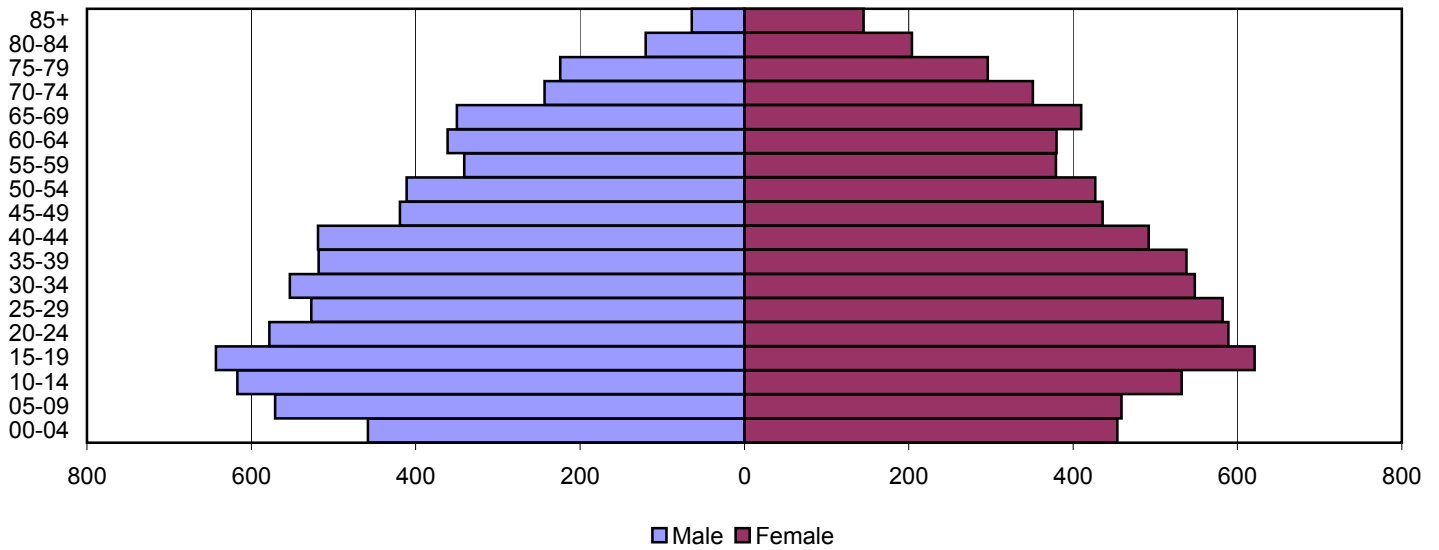

# Adair County Population Pyramids

1980

1990

2000

Source: 1980, 1990, and 2000 Census

Produced by the Office of Workforce Research and Analysis, Kentucky Cabinet for Workforce Development