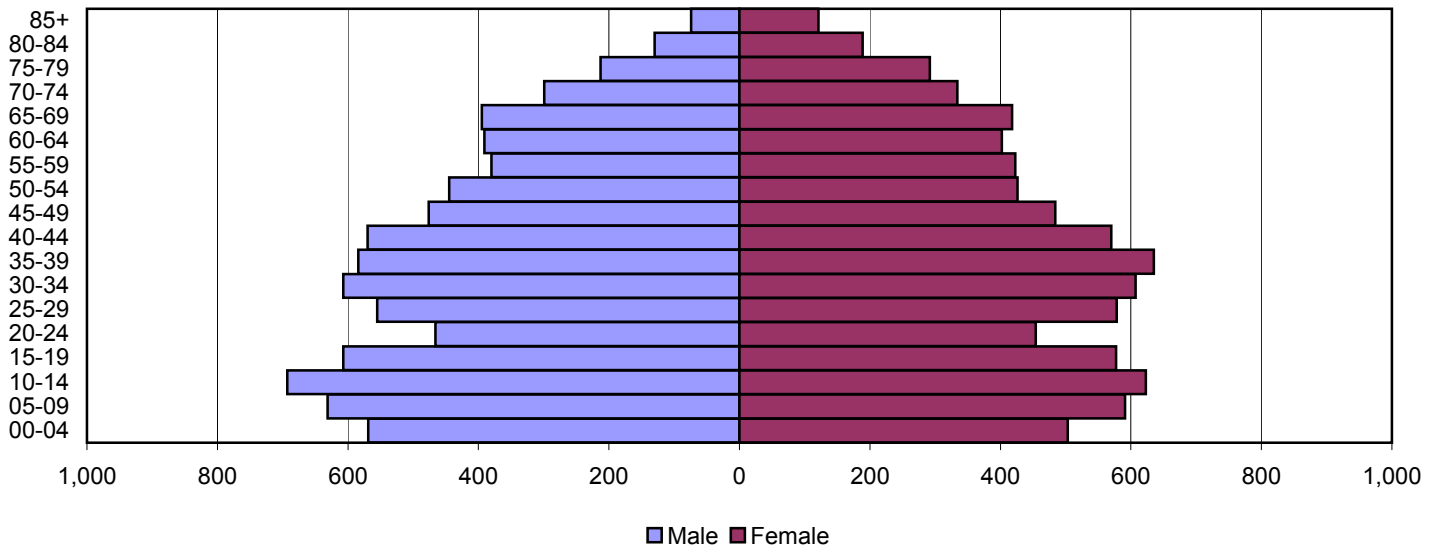

Breckinridge County Population Pyramids

1980

1990

2000

Source: 1980, 1990, and 2000 Census

Produced by the Office of Workforce Research and Analysis, Kentucky Cabinet for Workforce Development