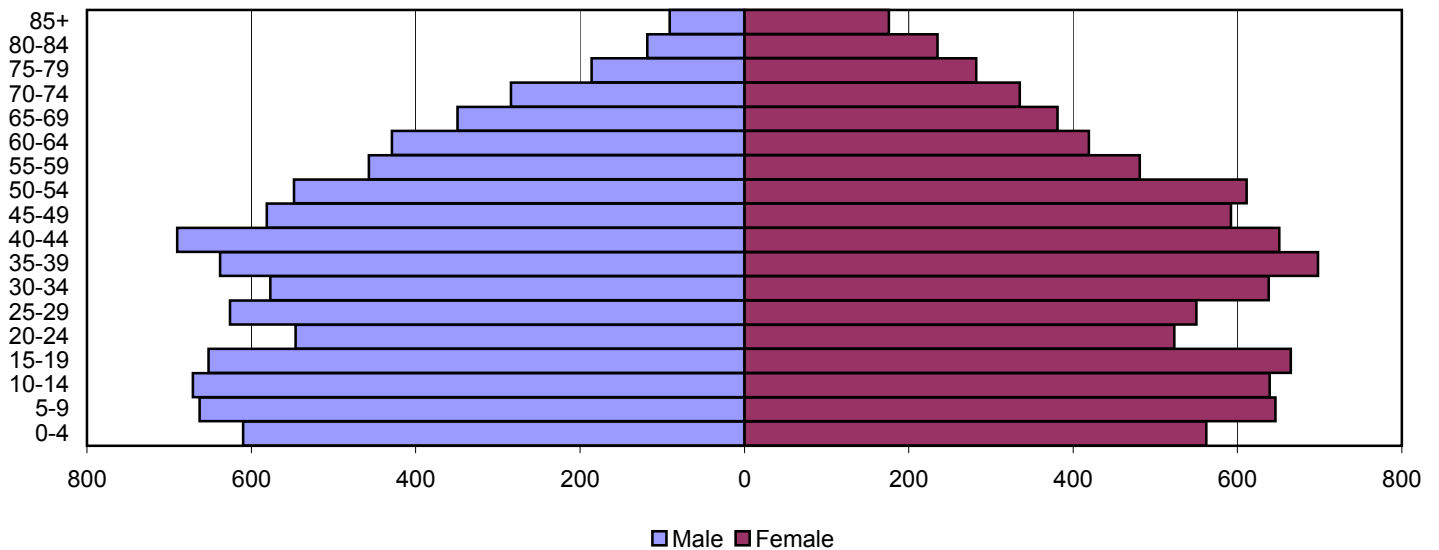

# Allen County Population Pyramids

1980

1990

2000

Source: 1980, 1990, and 2000 Census

Produced by the Office of Workforce Research and Analysis, Kentucky Cabinet for Workforce Development