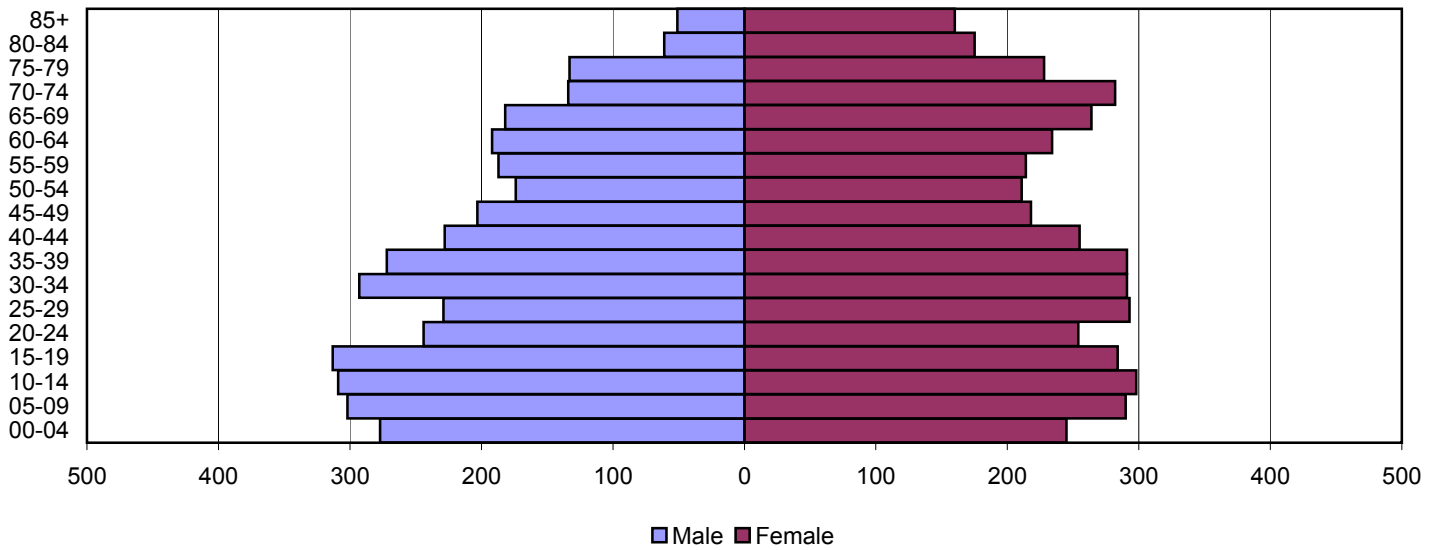

Fulton County Population Pyramids

1980

1990

2000

Source: 1980, 1990, and 2000 Census

Produced by the Office of Workforce Research and Analysis, Kentucky Cabinet for Workforce Development