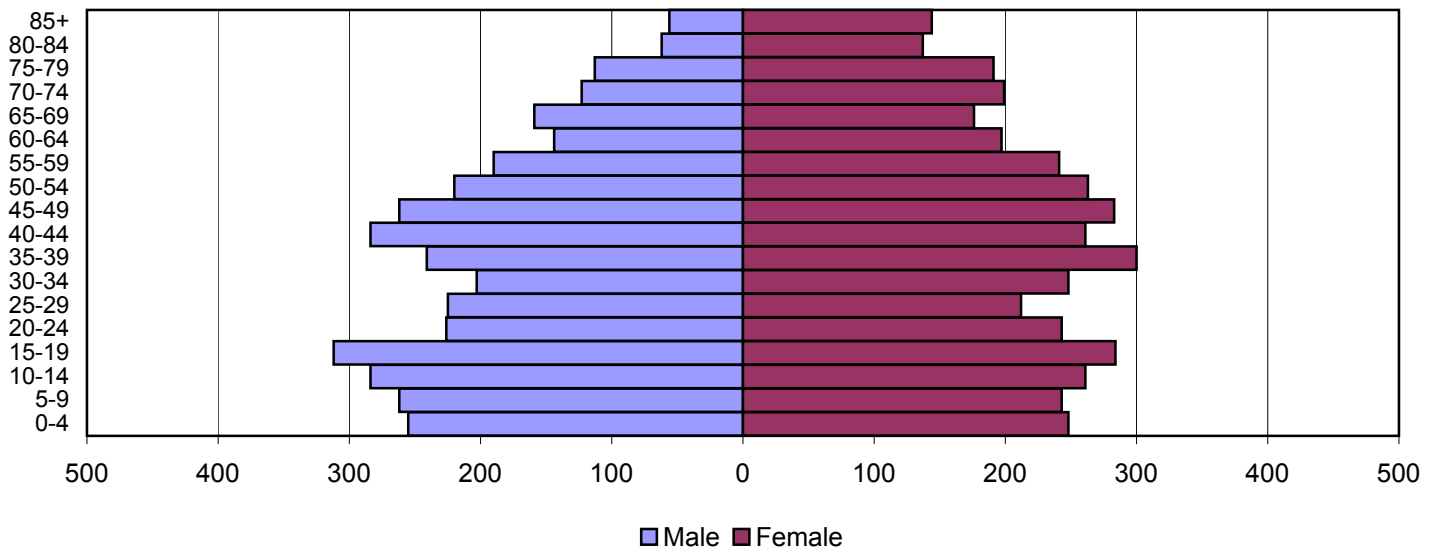

# Fulton County Population Pyramids

1980

1990

2000

Source: 1980, 1990, and 2000 Census

Produced by the Office of Workforce Research and Analysis, Kentucky Cabinet for Workforce Development