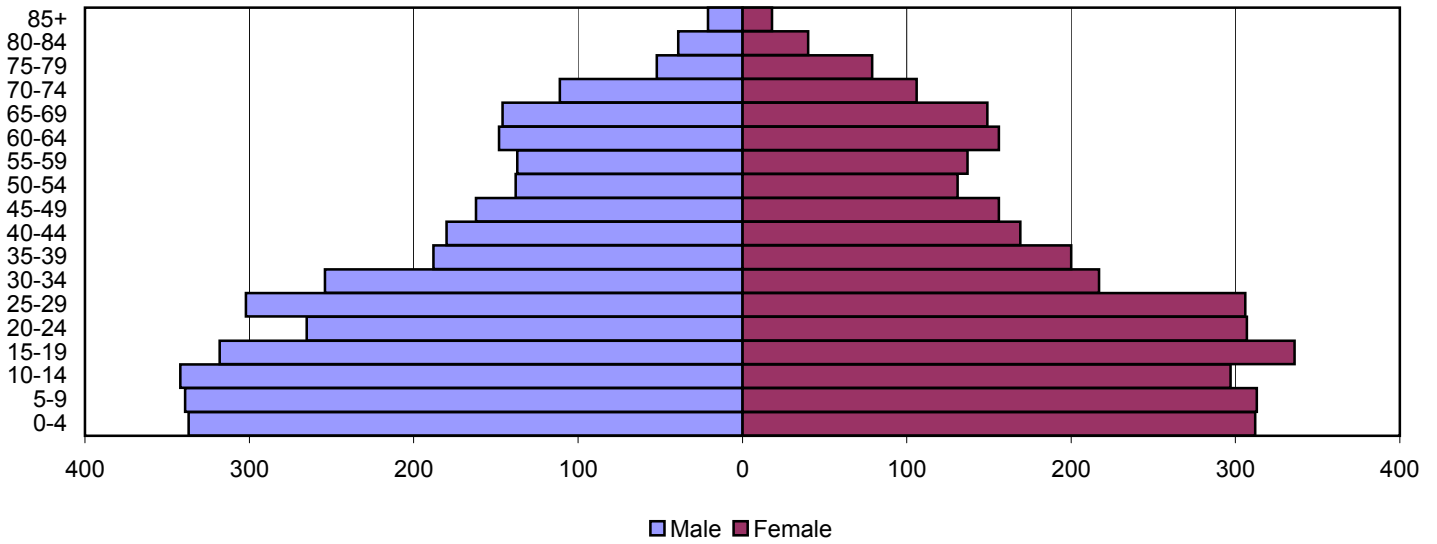

Elliott County Population Pyramids

1980

1990