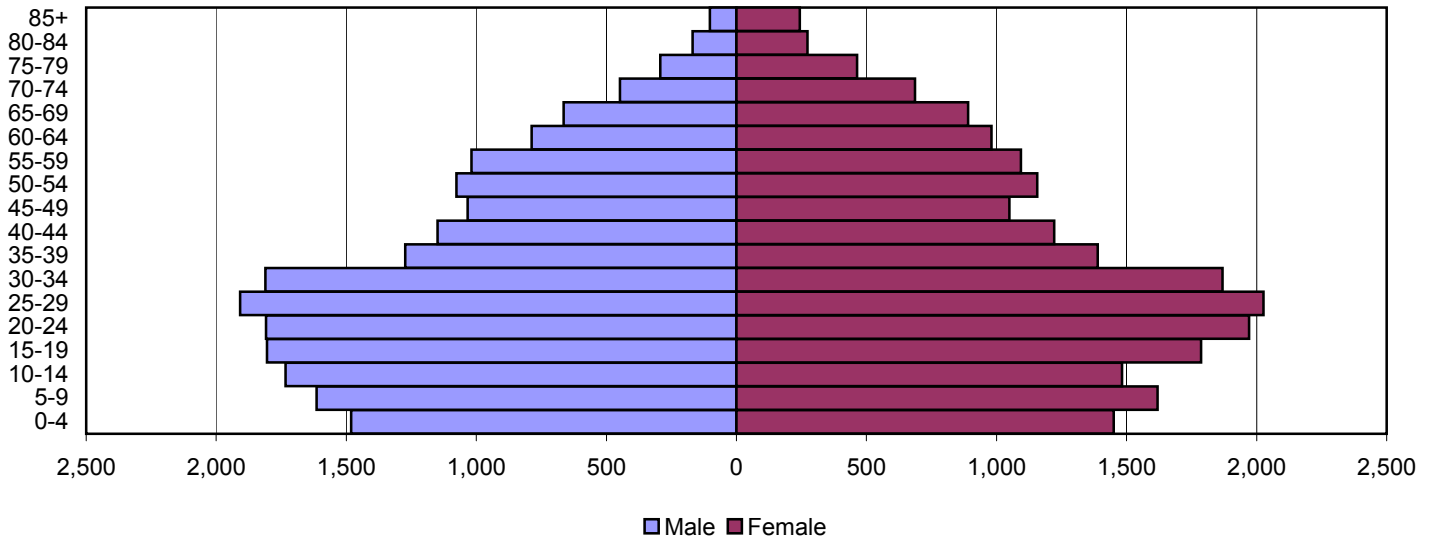

Franklin County Population Pyramids

1980

1990