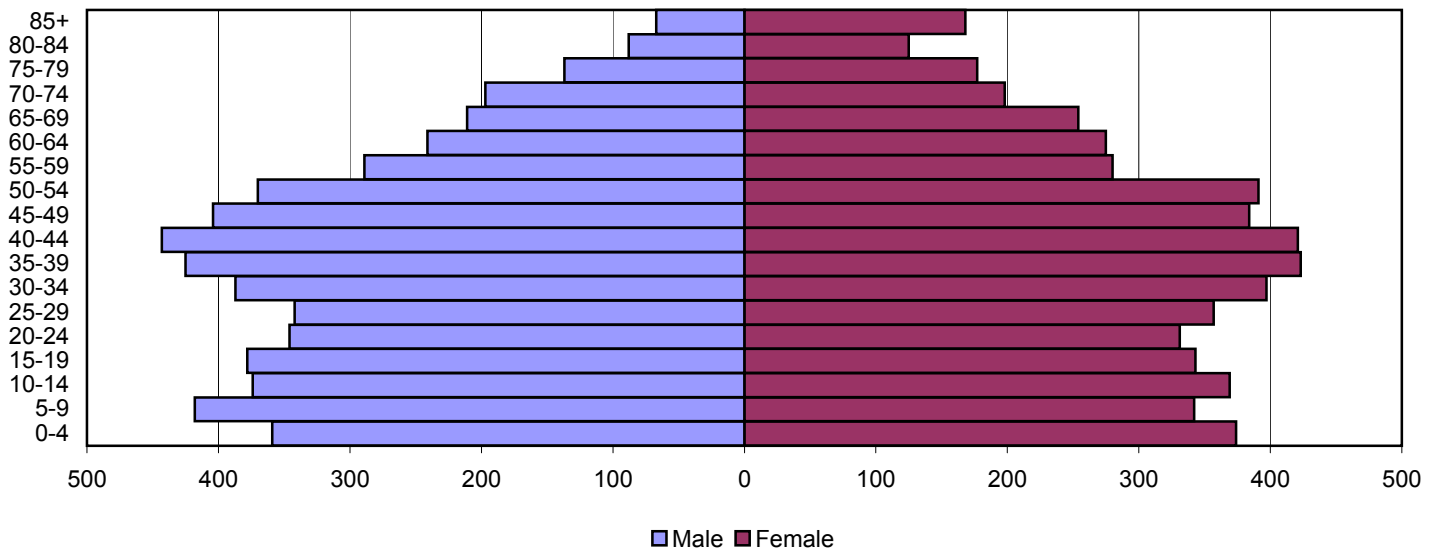

# Bath County Population Pyramids

1980

1990

2000

Source: 1980, 1990, and 2000 Census

Produced by the Office of Workforce Research and Analysis, Kentucky Cabinet for Workforce Development