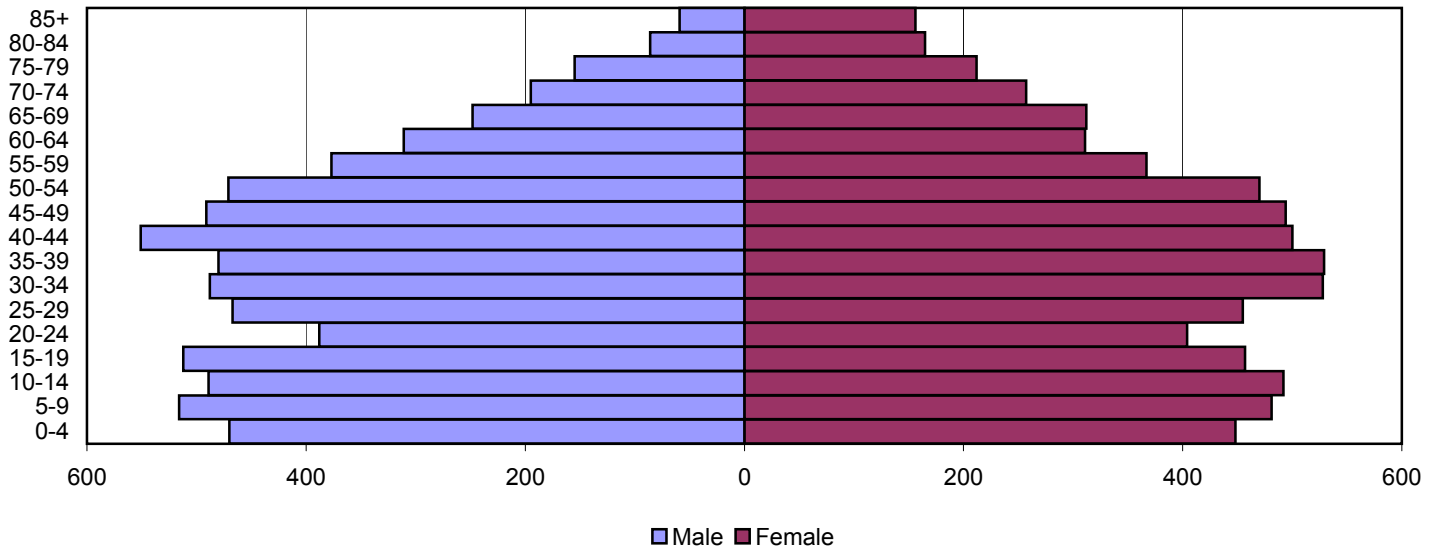

Source: 1980, 1990, and 2000 Census

Produced by the Office of Workforce Research and Analysis, Kentucky Cabinet for Workforce Development