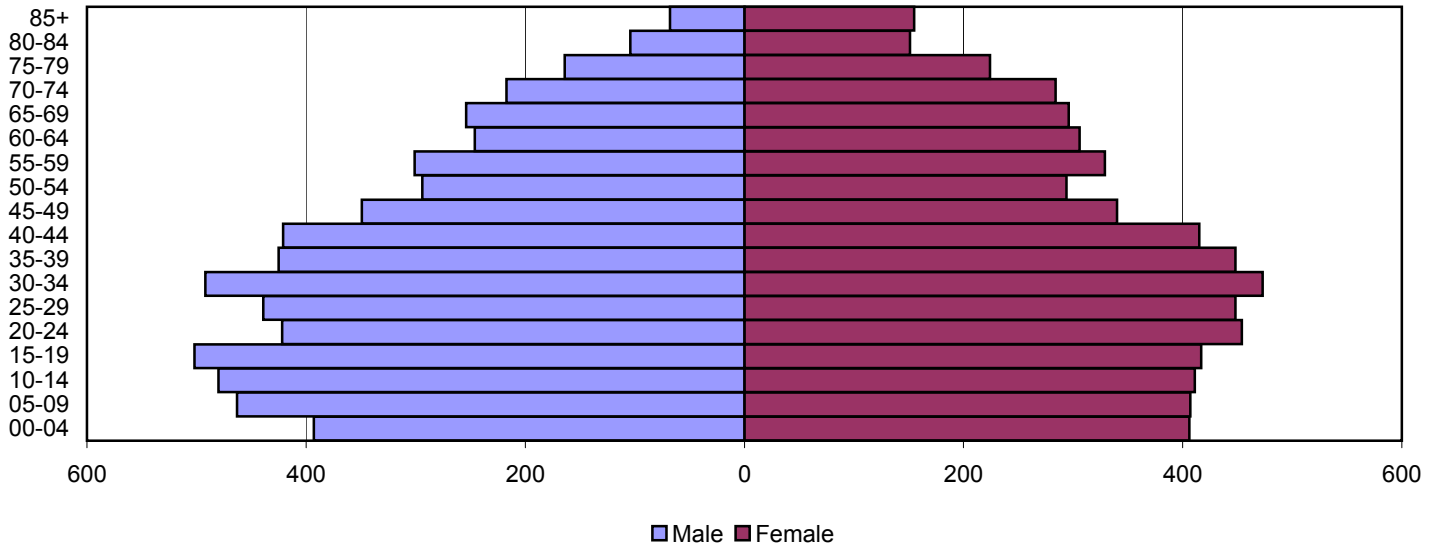

Fleming County Population Pyramids

1980

1990

2000

Source: 1980, 1990, and 2000 Census

Produced by the Office of Workforce Research and Analysis, Kentucky Cabinet for Workforce Development