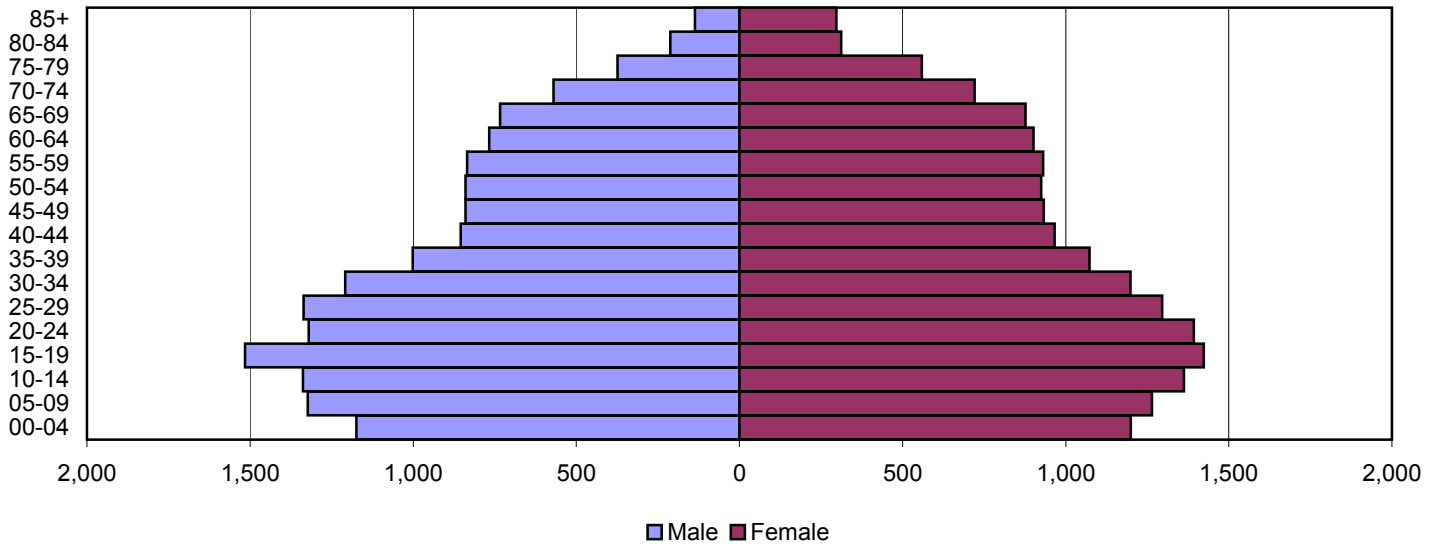

Barren County Population Pyramids

1980

1990