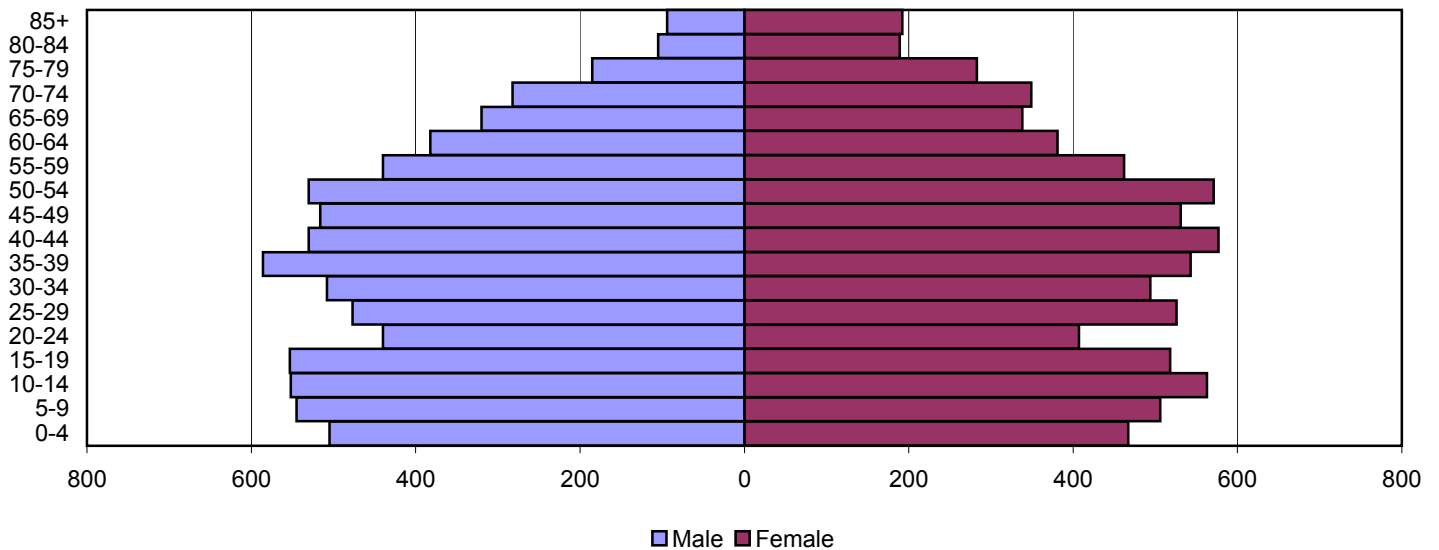

# Casey County Population Pyramids

1980

1990

2000

Source: 1980, 1990, and 2000 Census

Produced by the Office of Workforce Research and Analysis, Kentucky Cabinet for Workforce Development