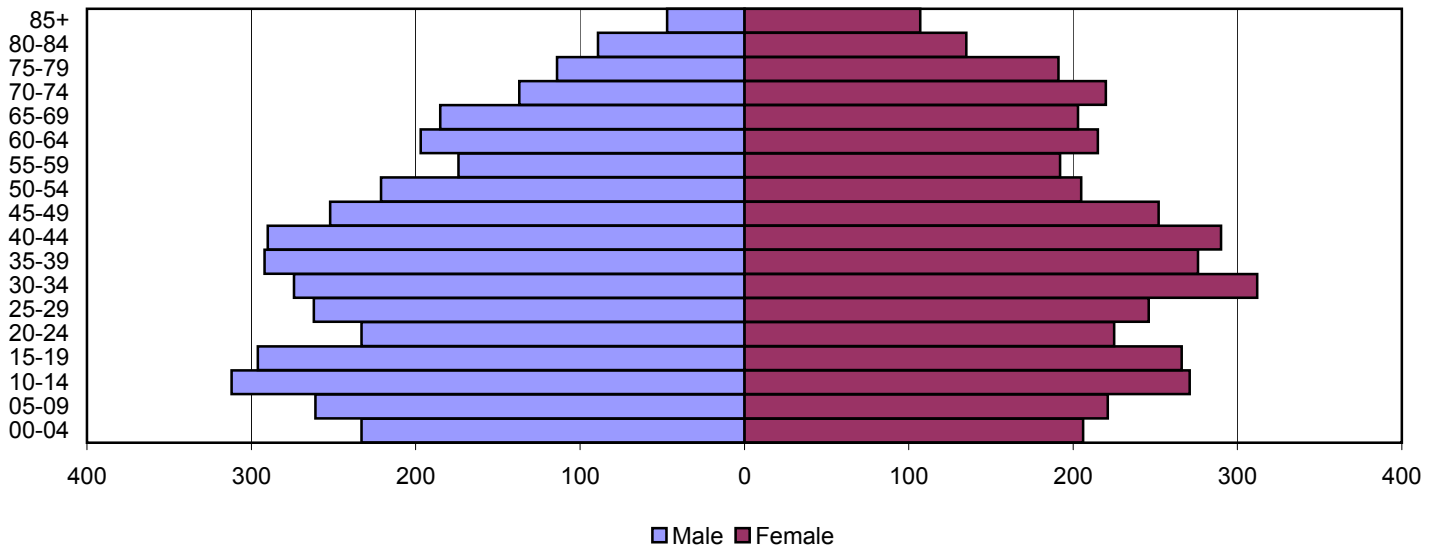

Ballard County Population Pyramids

1980

1990

2000

Source: 1980, 1990, and 2000 Census

Produced by the Office of Workforce Research and Analysis, Kentucky Cabinet for Workforce Development