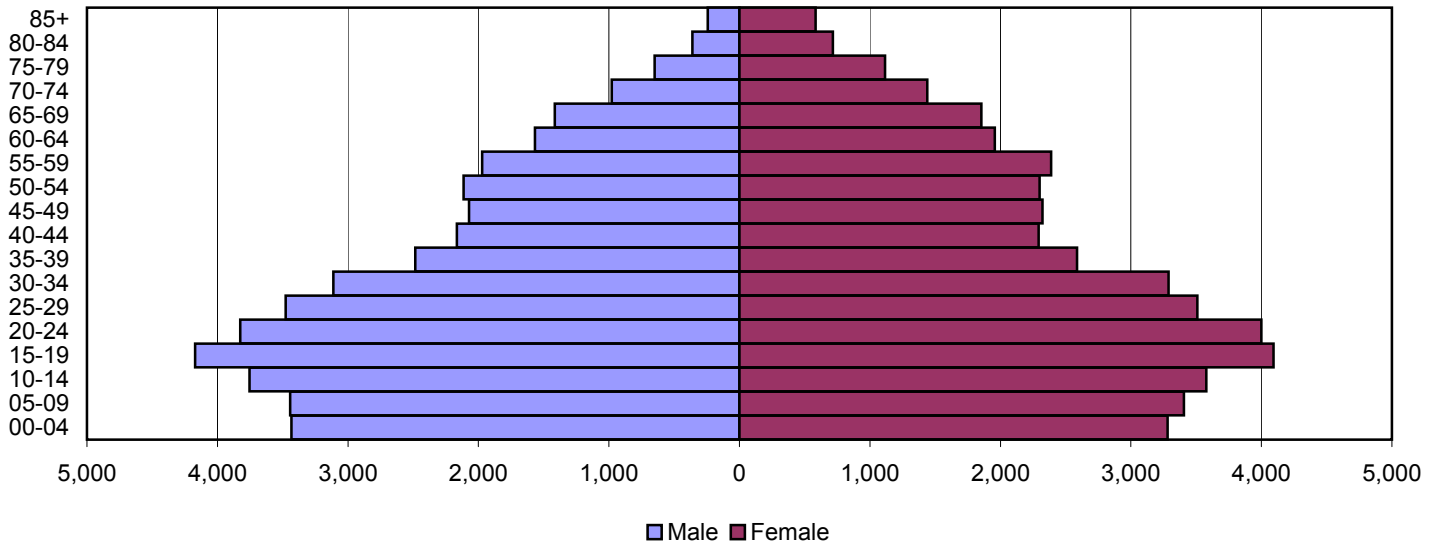

Daviess County Population Pyramids

1980

1990