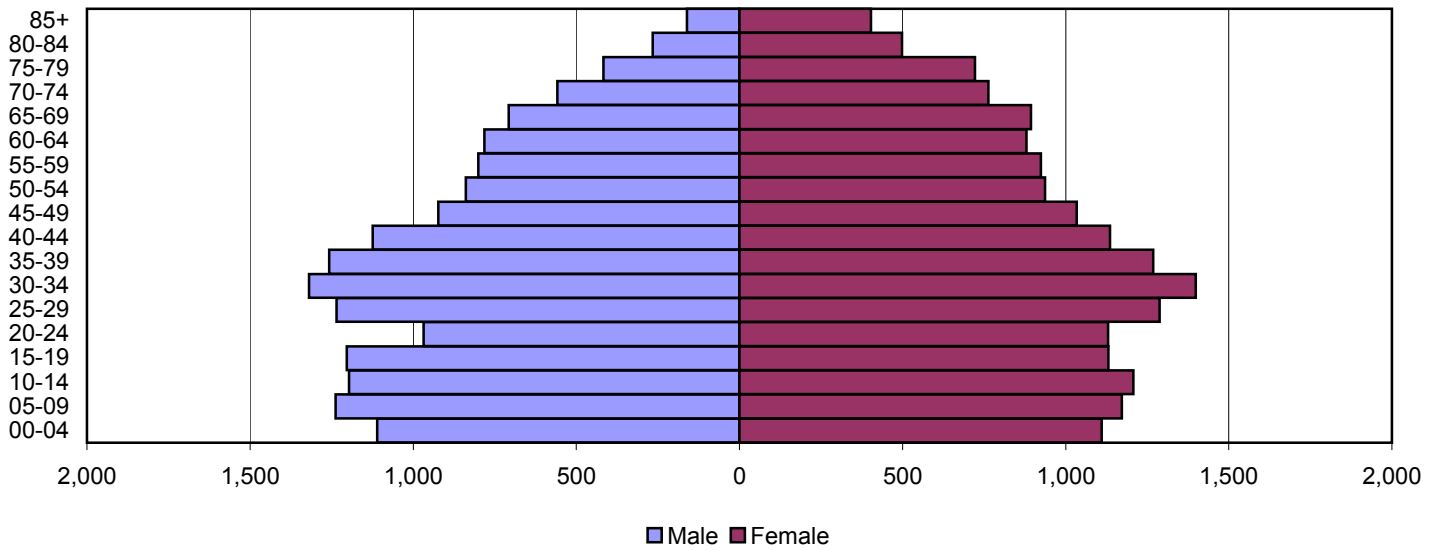

Barren County Population Pyramids

1980

1990

2000

Source: 1980, 1990, and 2000 Census

Produced by the Office of Workforce Research and Analysis, Kentucky Cabinet for Workforce Development