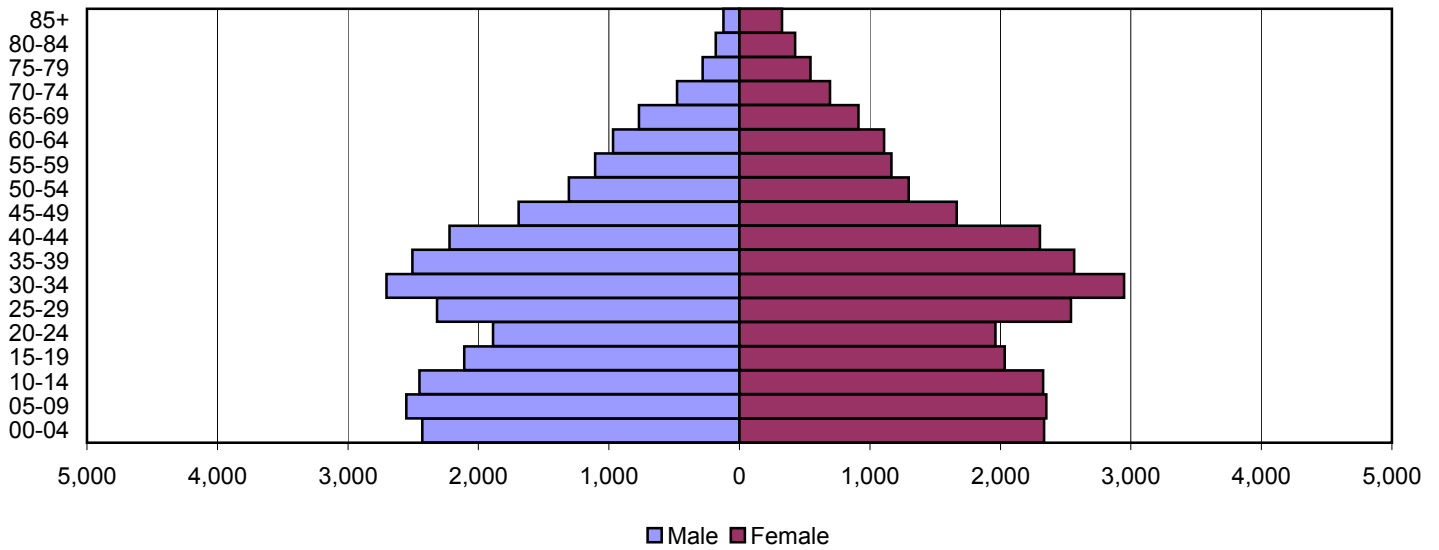

Boone County Population Pyramids

1980

1990

2000

Source: 1980, 1990, and 2000 Census

Produced by the Office of Workforce Research and Analysis, Kentucky Cabinet for Workforce Development