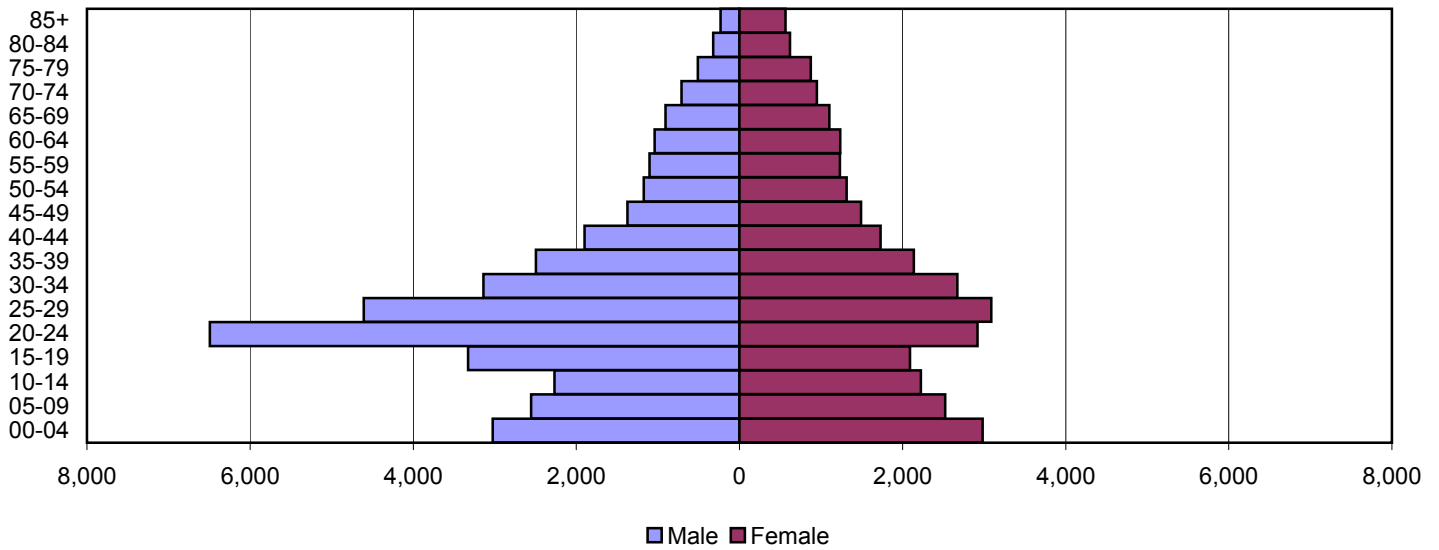

Christian County Population Pyramids

1980

1990

2000

Source: 1980, 1990, and 2000 Census

Produced by the Office of Workforce Research and Analysis, Kentucky Cabinet for Workforce Development