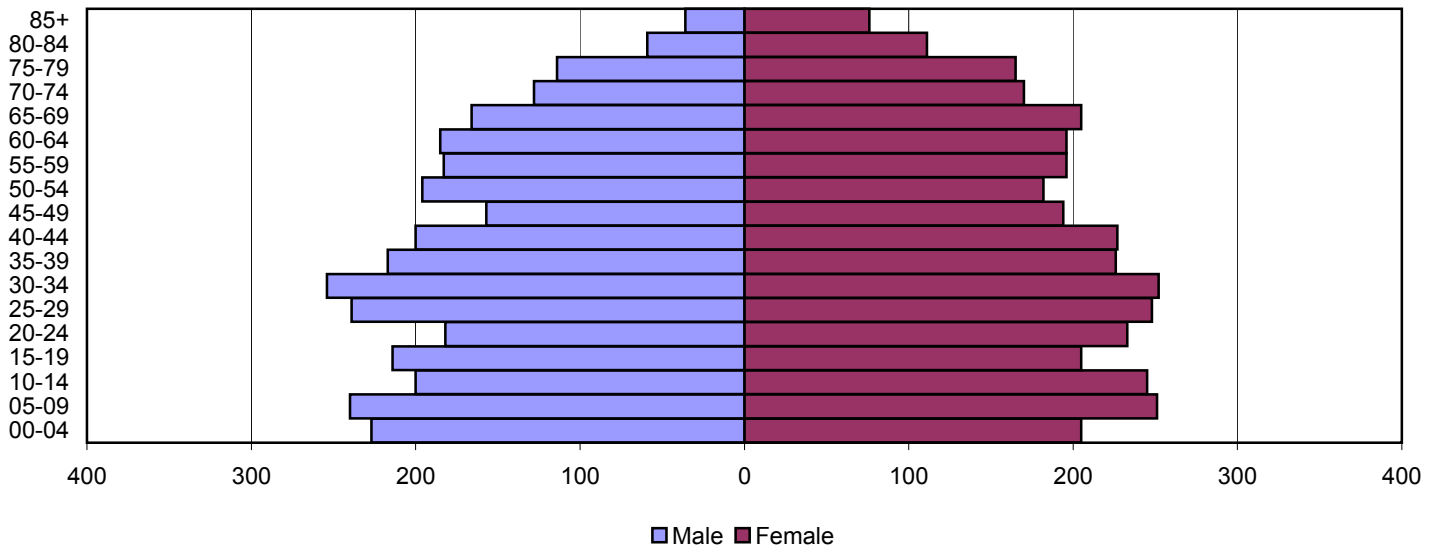

Cumberland County Population Pyramids

1980

1990

2000

Source: 1980, 1990, and 2000 Census

Produced by the Office of Workforce Research and Analysis, Kentucky Cabinet for Workforce Development