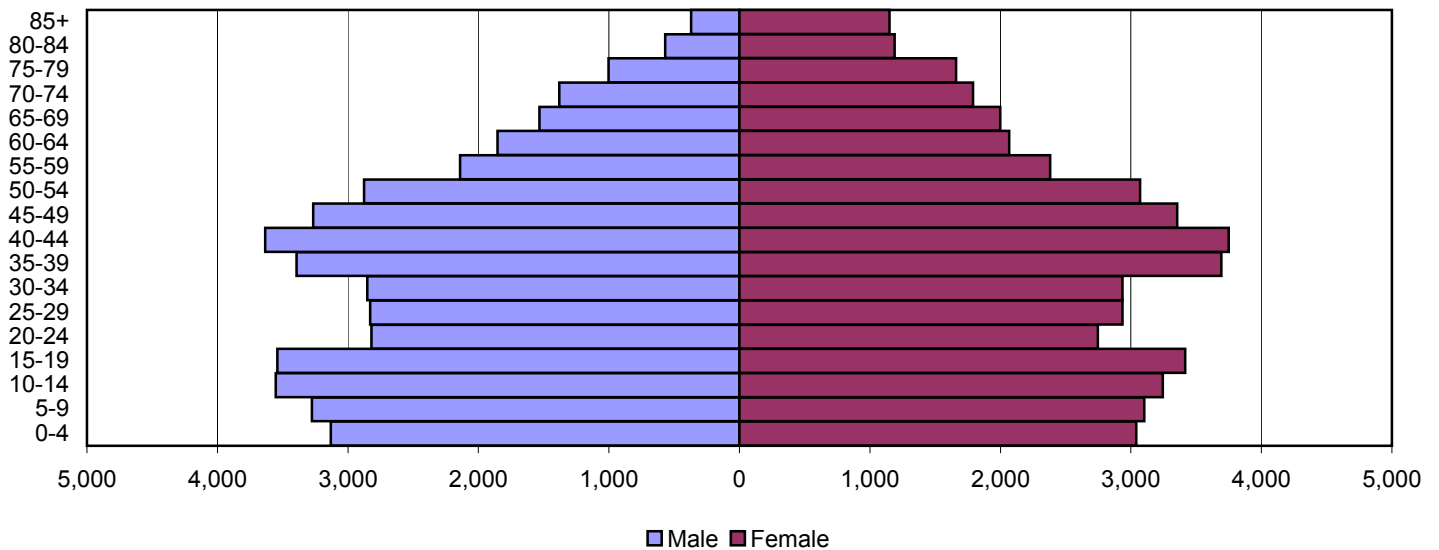

# Daviess County Population Pyramids

1980

1990

2000

Source: 1980, 1990, and 2000 Census

Produced by the Office of Workforce Research and Analysis, Kentucky Cabinet for Workforce Development