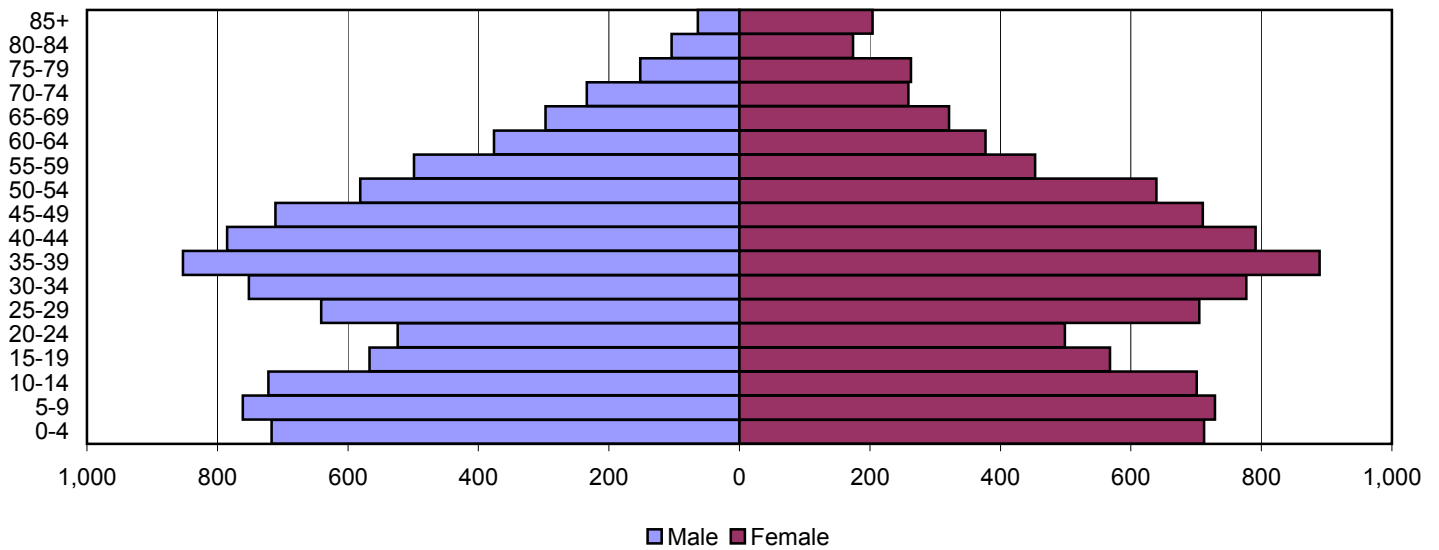

# Anderson County Population Pyramids

1980

1990

2000

Source: 1980, 1990, and 2000 Census

Produced by the Office of Workforce Research and Analysis, Kentucky Cabinet for Workforce Development