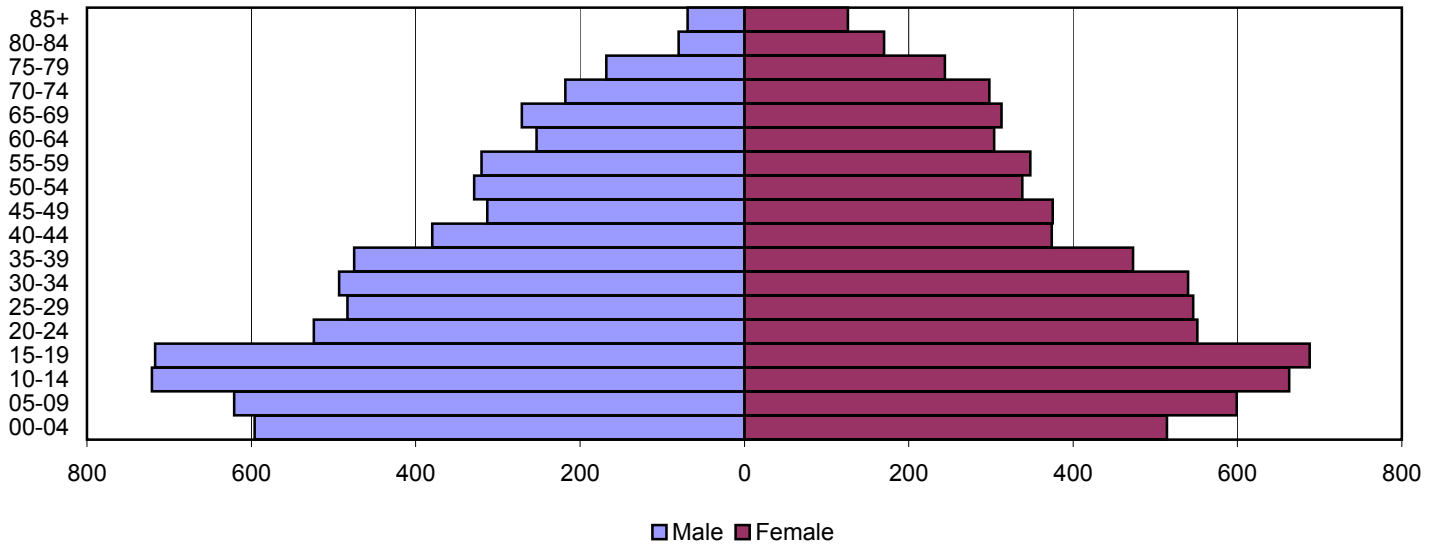

Estill County Population Pyramids

1980

1990