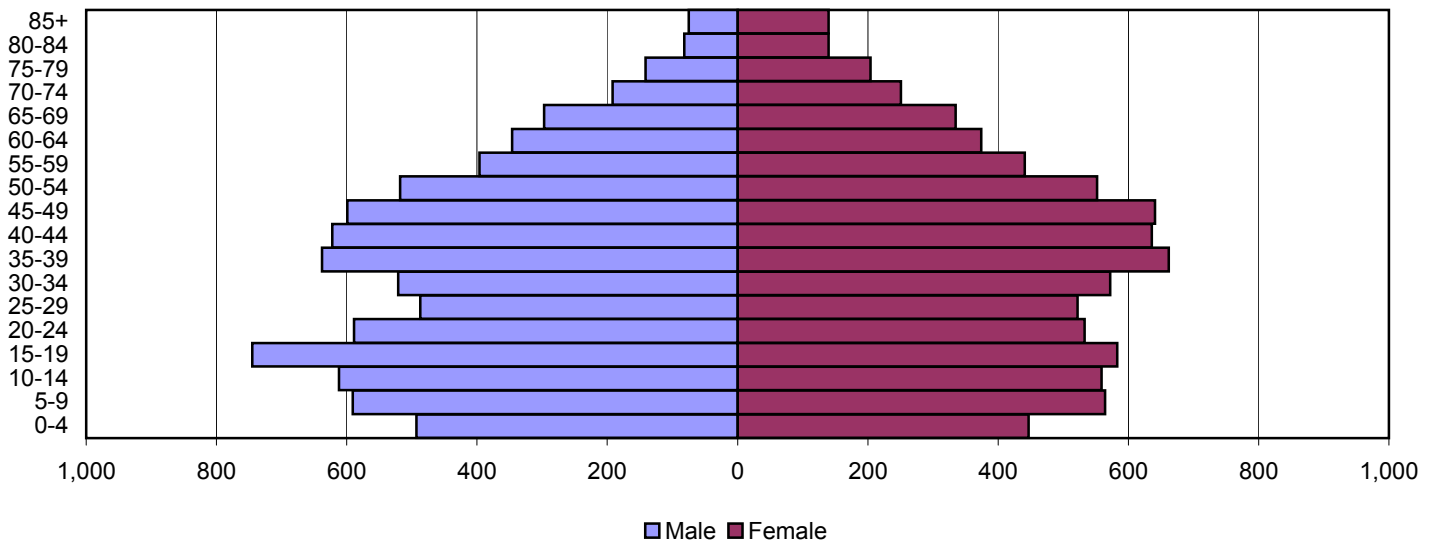

# Breathitt County Population Pyramids

1980

1990

2000

Source: 1980, 1990, and 2000 Census

Produced by the Office of Workforce Research and Analysis, Kentucky Cabinet for Workforce Development