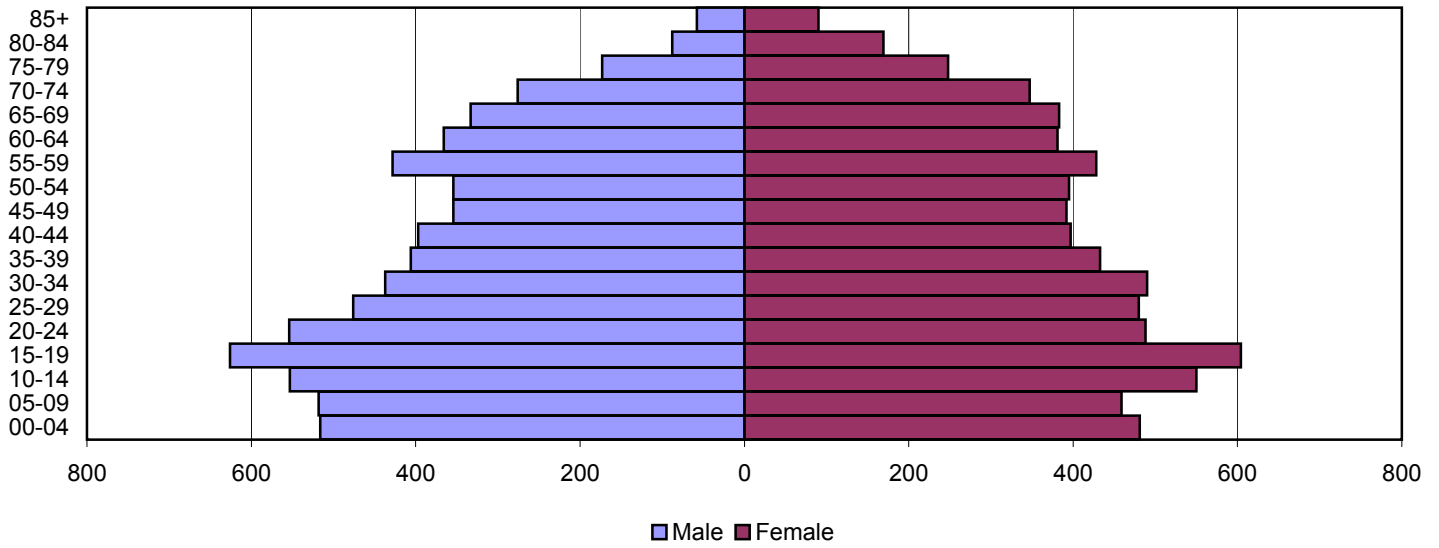

Allen County Population Pyramids

1980

1990