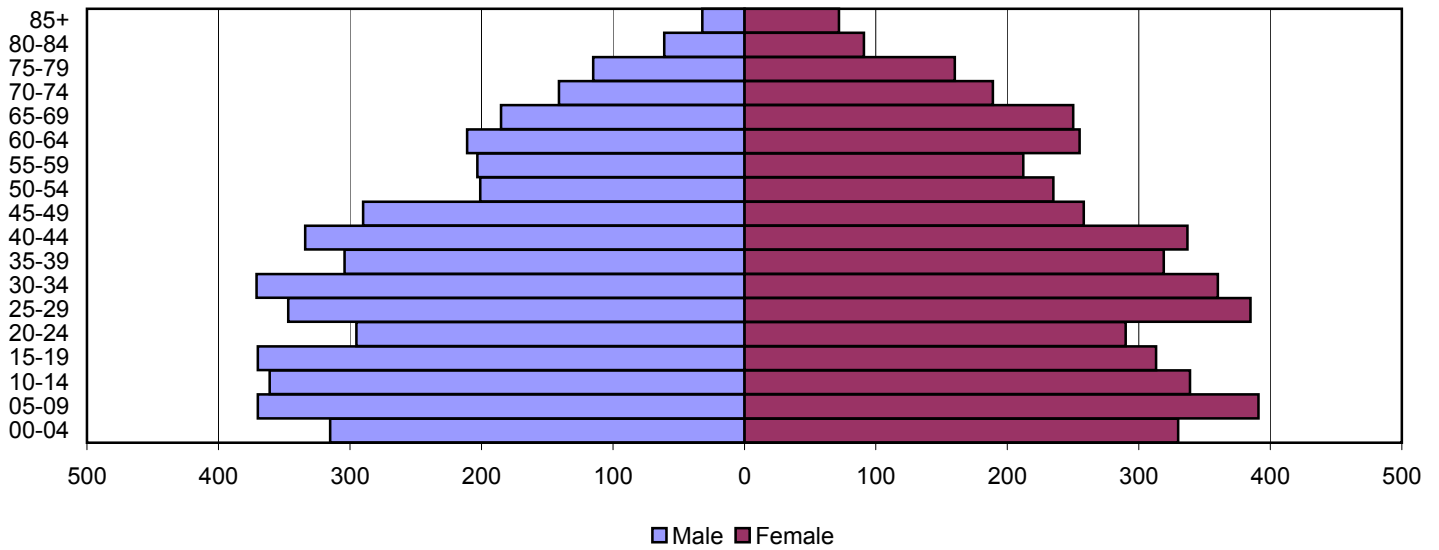

Carroll County Population Pyramids

1980

1990

2000

Source: 1980, 1990, and 2000 Census

Produced by the Office of Workforce Research and Analysis, Kentucky Cabinet for Workforce Development