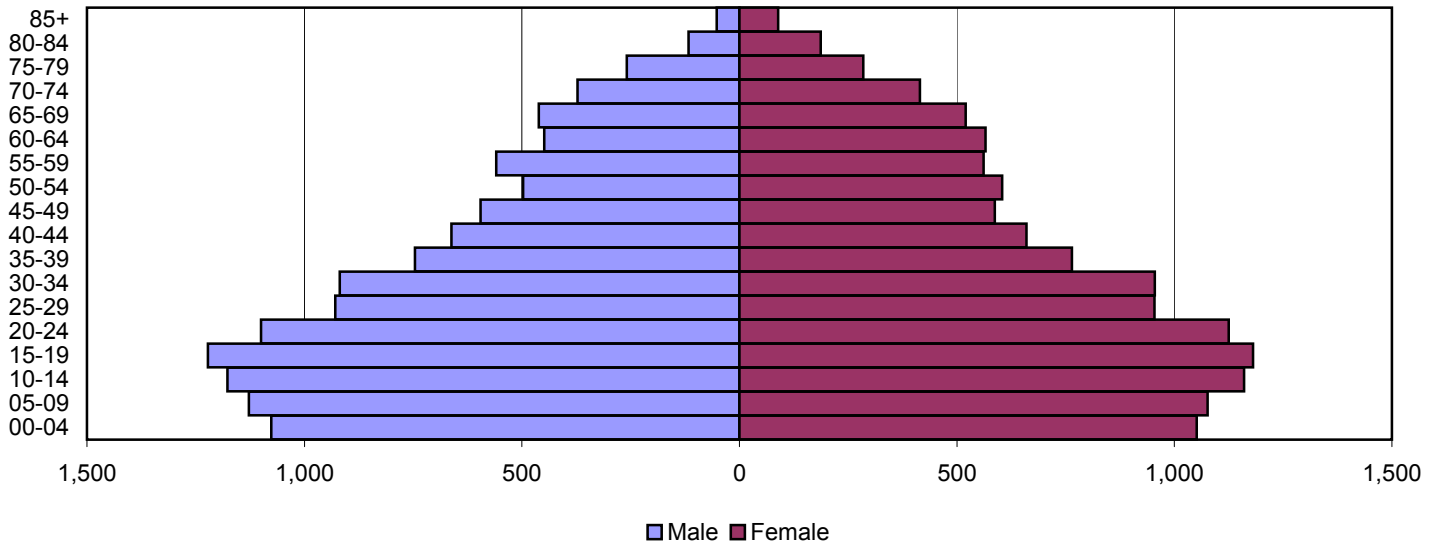

Carter County Population Pyramids

1980

1990