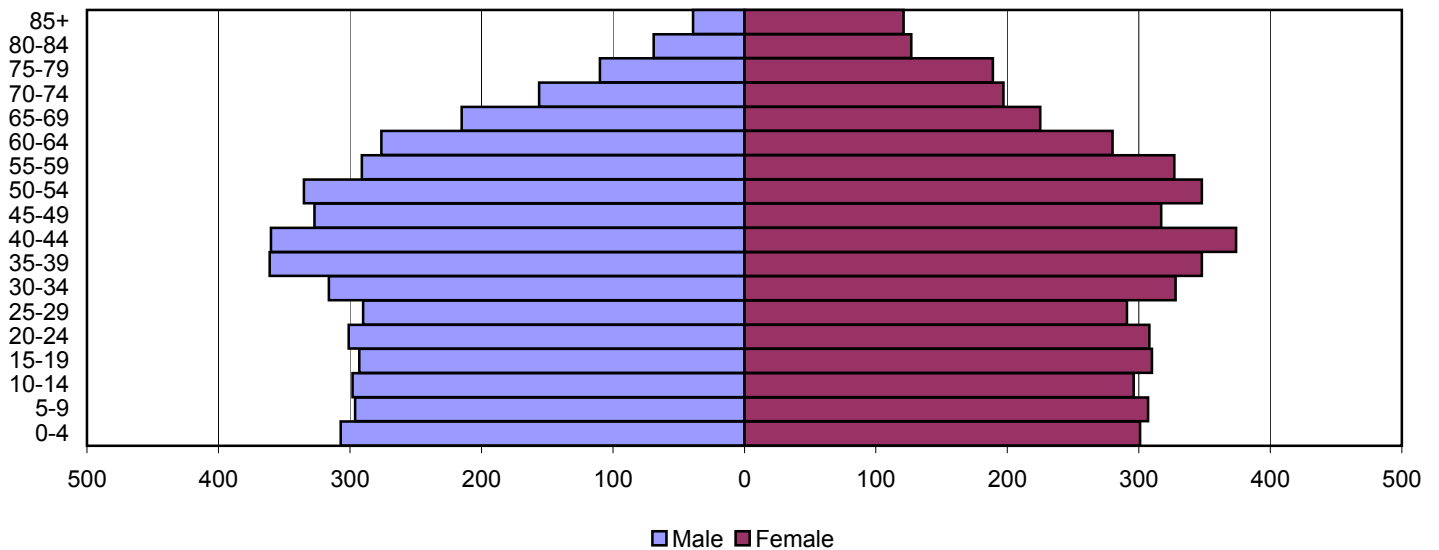

# Clinton County Population Pyramids

1980

1990

2000

Source: 1980, 1990, and 2000 Census

Produced by the Office of Workforce Research and Analysis, Kentucky Cabinet for Workforce Development