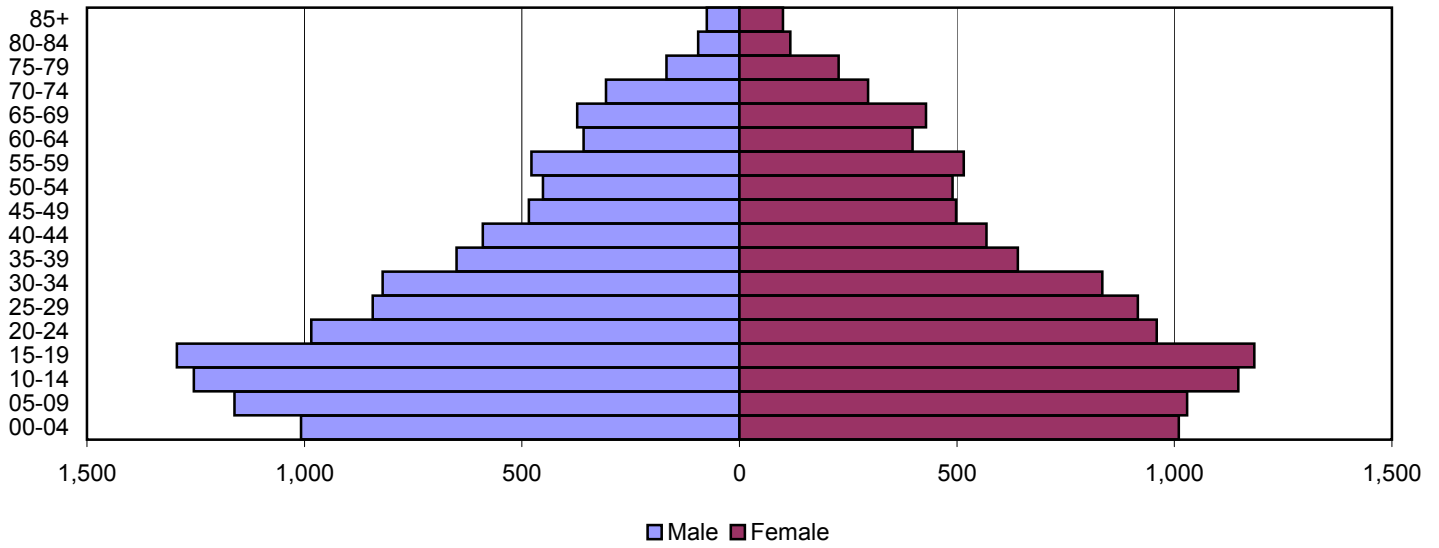

Clay County Population Pyramids

1980

1990