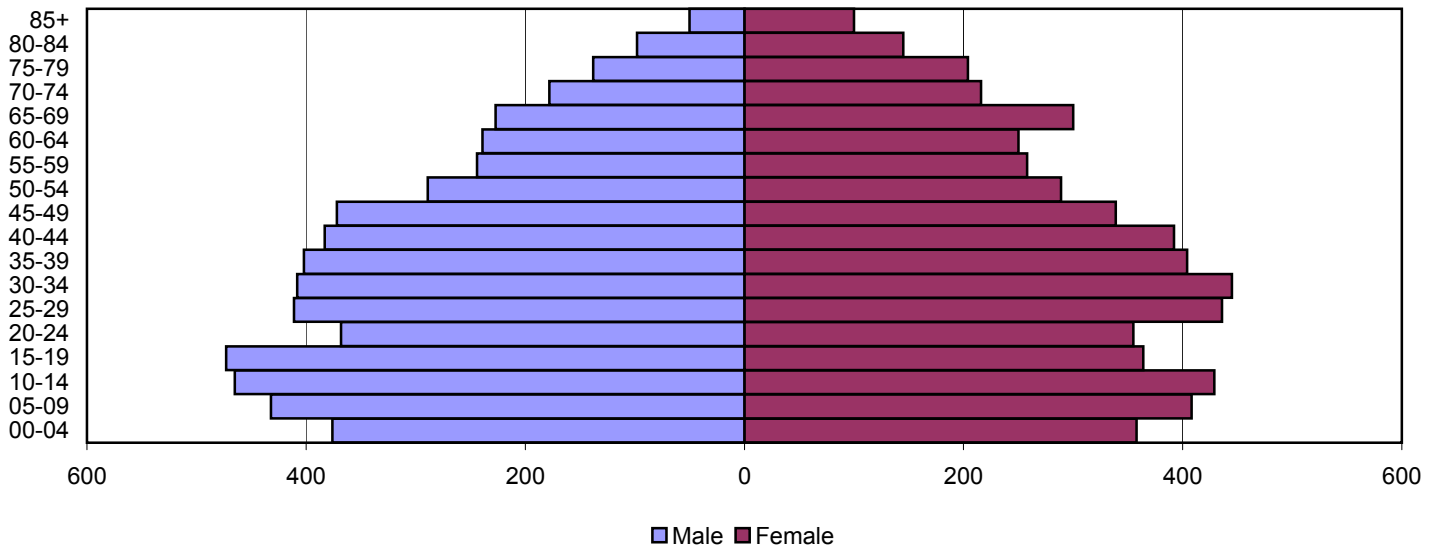

Butler County Population Pyramids

1980

1990

2000

Source: 1980, 1990, and 2000 Census

Produced by the Office of Workforce Research and Analysis, Kentucky Cabinet for Workforce Development