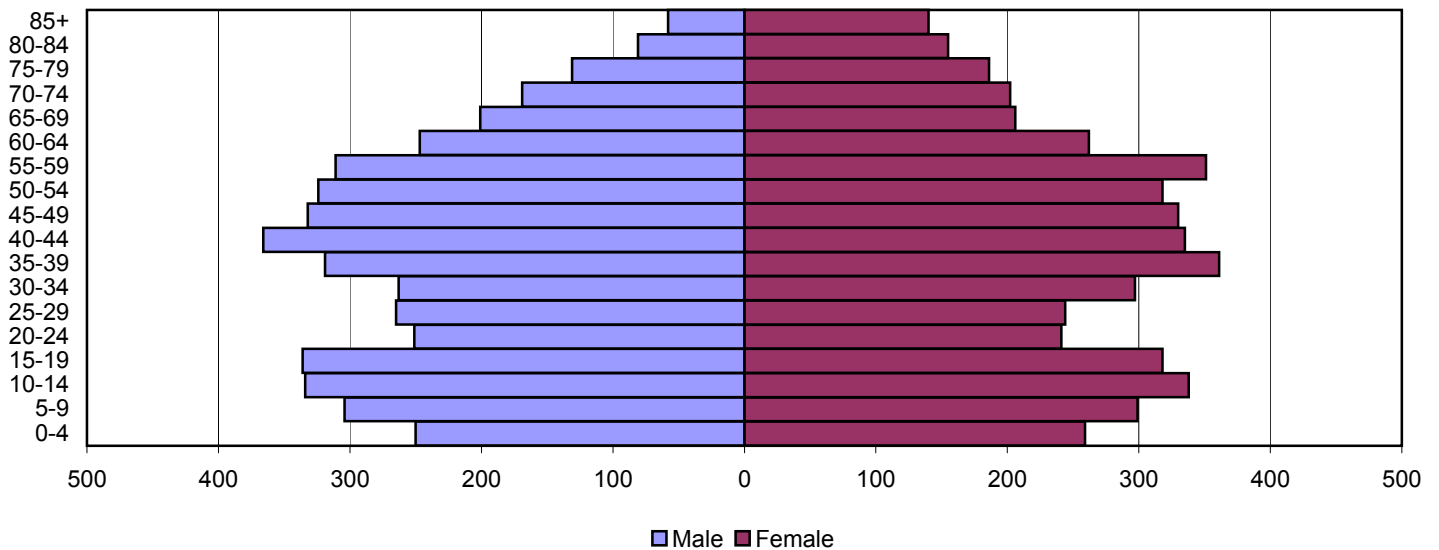

# Crittenden County Population Pyramids

1980

1990

2000

Source: 1980, 1990, and 2000 Census

Produced by the Office of Workforce Research and Analysis, Kentucky Cabinet for Workforce Development