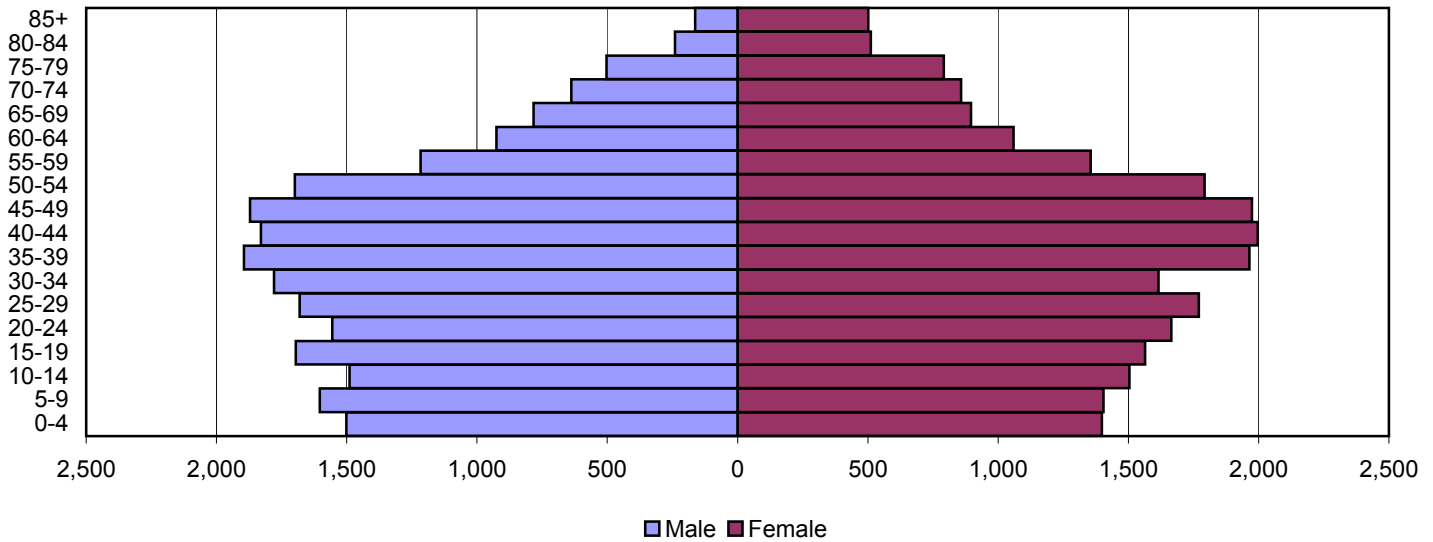

# Franklin County Population Pyramids

1980

1990

2000

Source: 1980, 1990, and 2000 Census

Produced by the Office of Workforce Research and Analysis, Kentucky Cabinet for Workforce Development