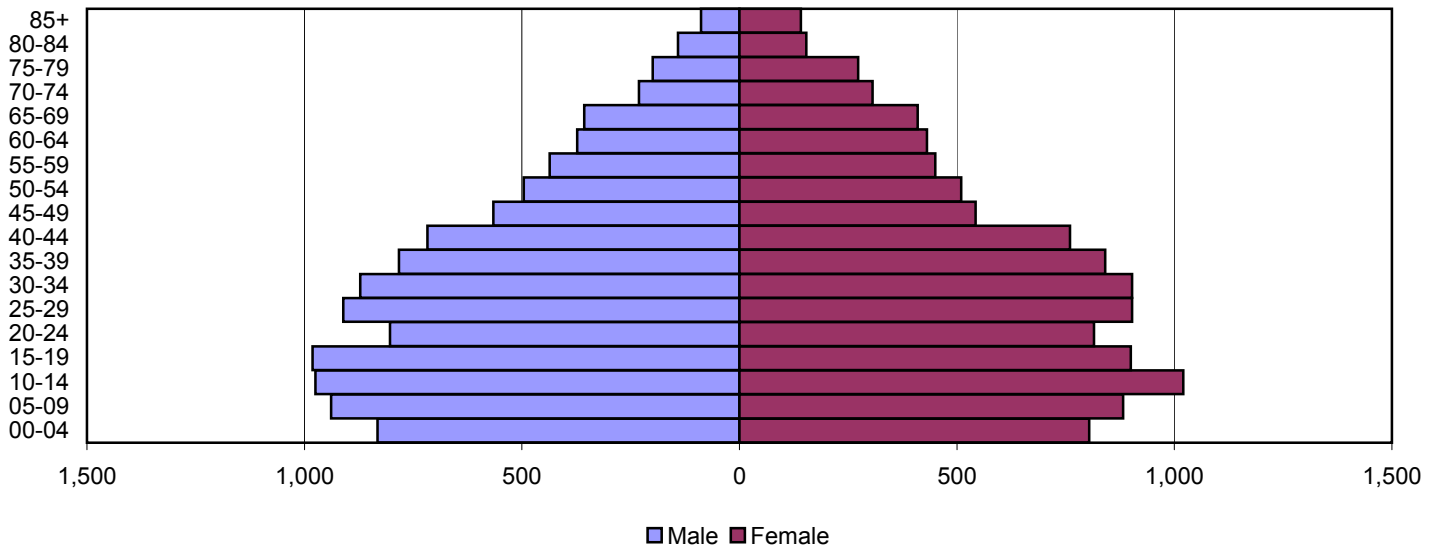

Clay County Population Pyramids

1980

1990

2000

Source: 1980, 1990, and 2000 Census

Produced by the Office of Workforce Research and Analysis, Kentucky Cabinet for Workforce Development