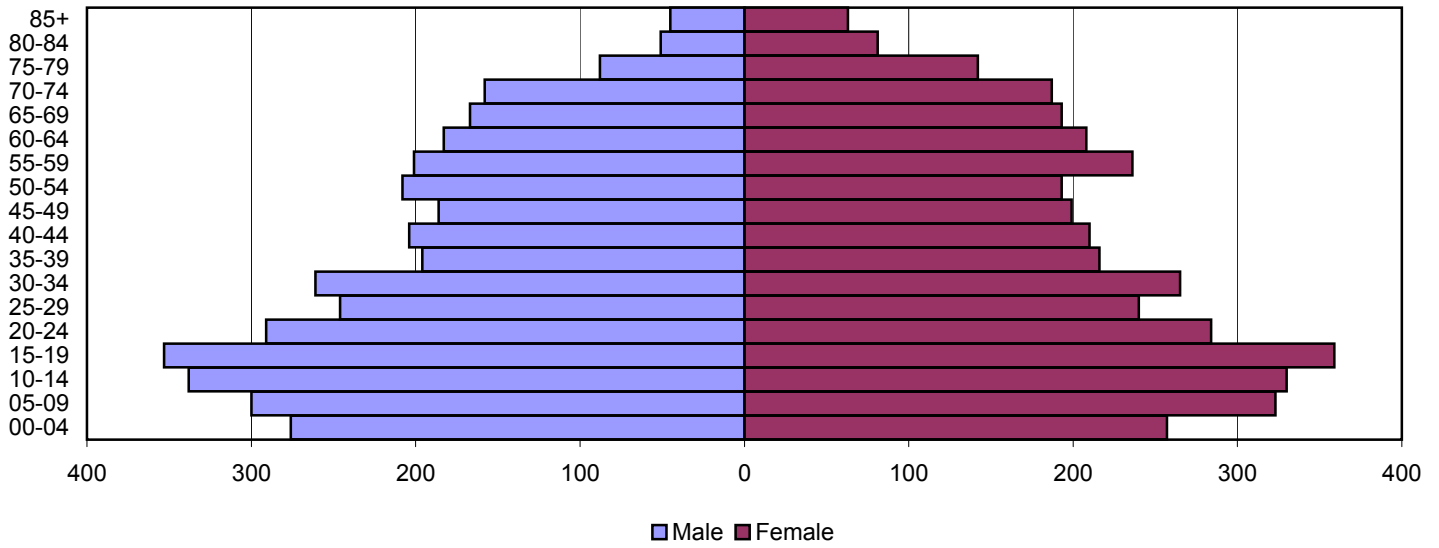

Bracken County Population Pyramids

1980

1990