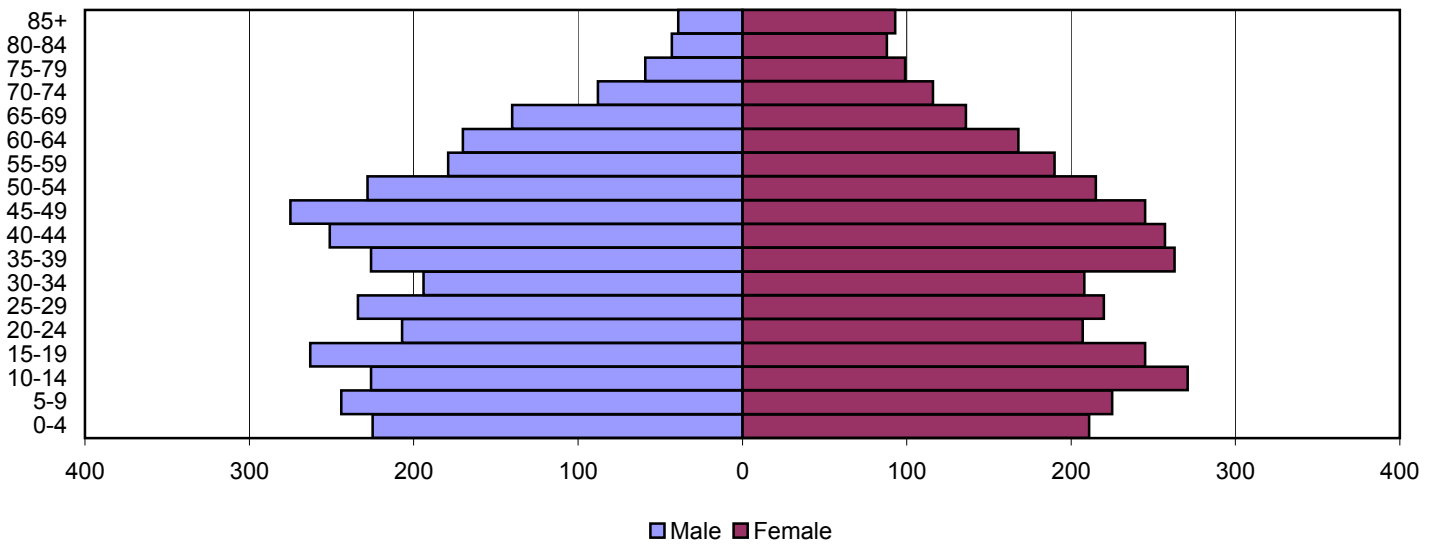

# Elliott County Population Pyramids

1980

1990

2000

Source: 1980, 1990, and 2000 Census

Produced by the Office of Workforce Research and Analysis, Kentucky Cabinet for Workforce Development