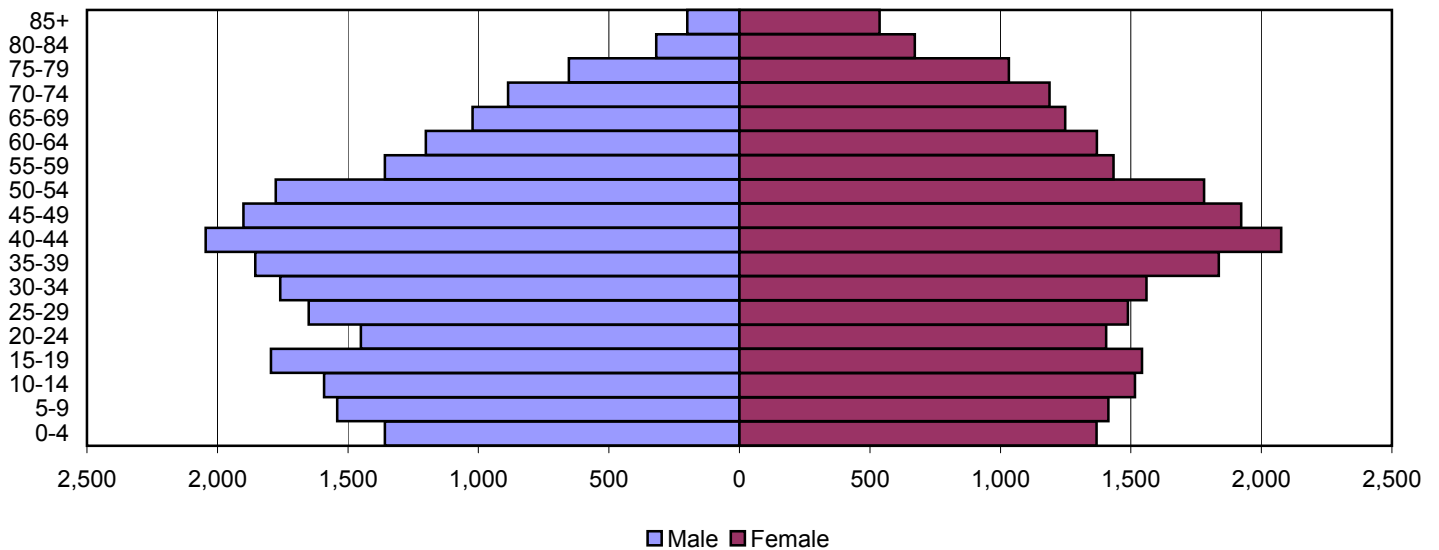

# Boyd County Population Pyramids

1980

1990

2000

Source: 1980, 1990, and 2000 Census

Produced by the Office of Workforce Research and Analysis, Kentucky Cabinet for Workforce Development