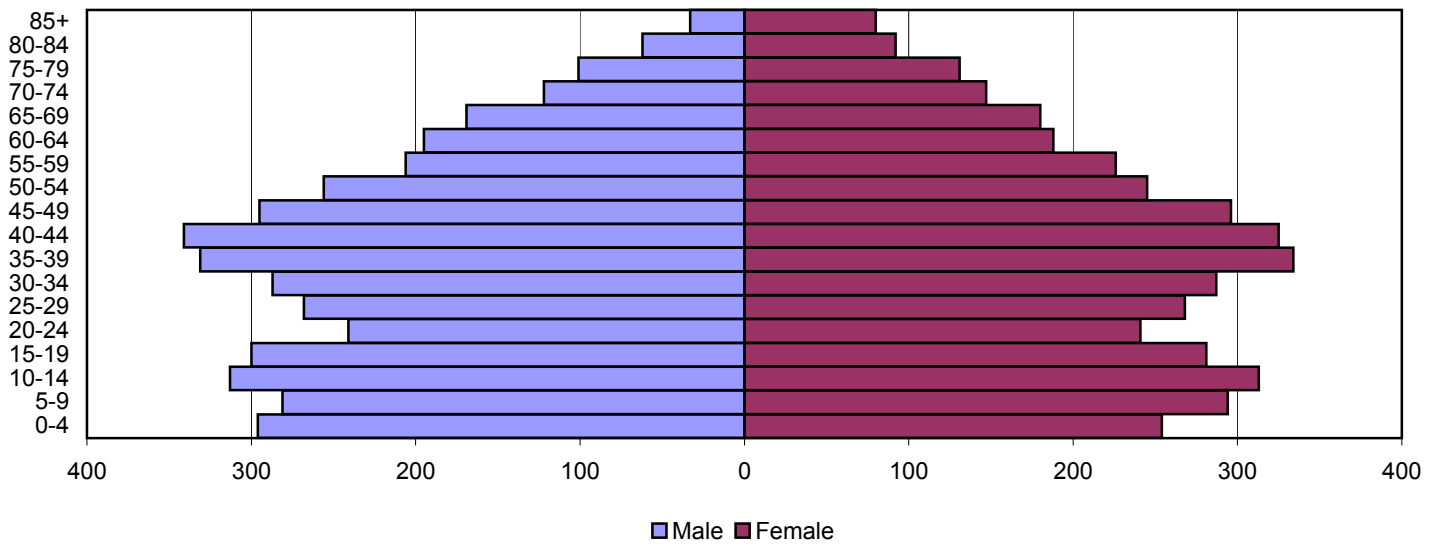

# Bracken County Population Pyramids

1980

1990

2000

Source: 1980, 1990, and 2000 Census

Produced by the Office of Workforce Research and Analysis, Kentucky Cabinet for Workforce Development