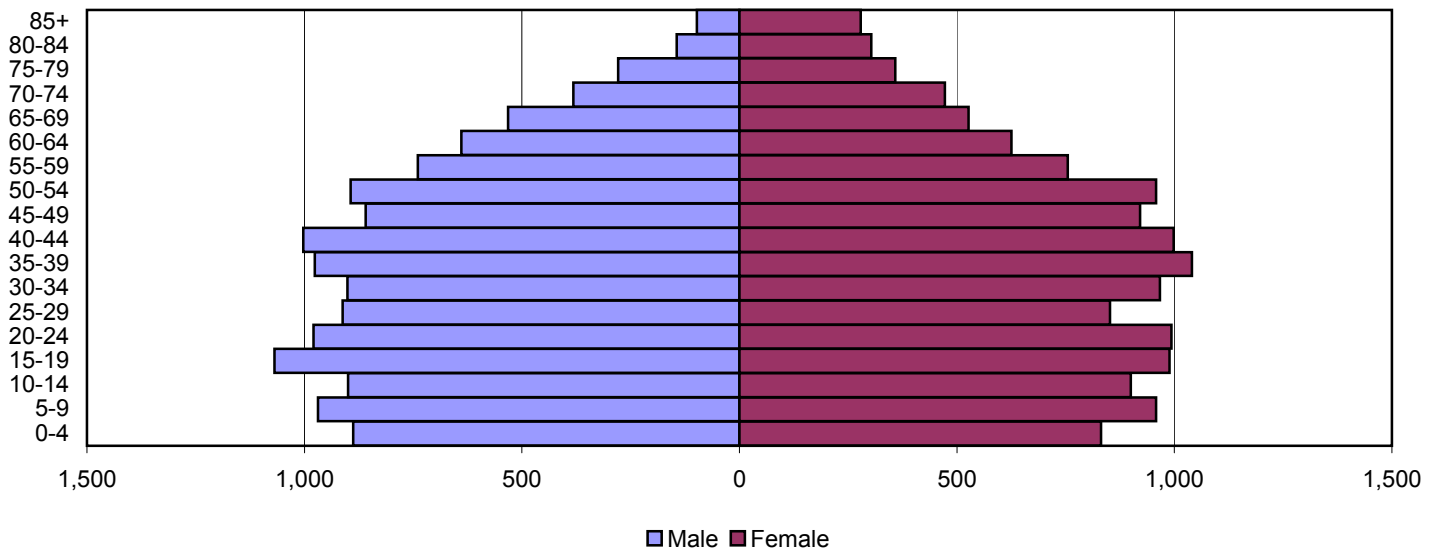

# Carter County Population Pyramids

1980

1990

2000

Source: 1980, 1990, and 2000 Census

Produced by the Office of Workforce Research and Analysis, Kentucky Cabinet for Workforce Development