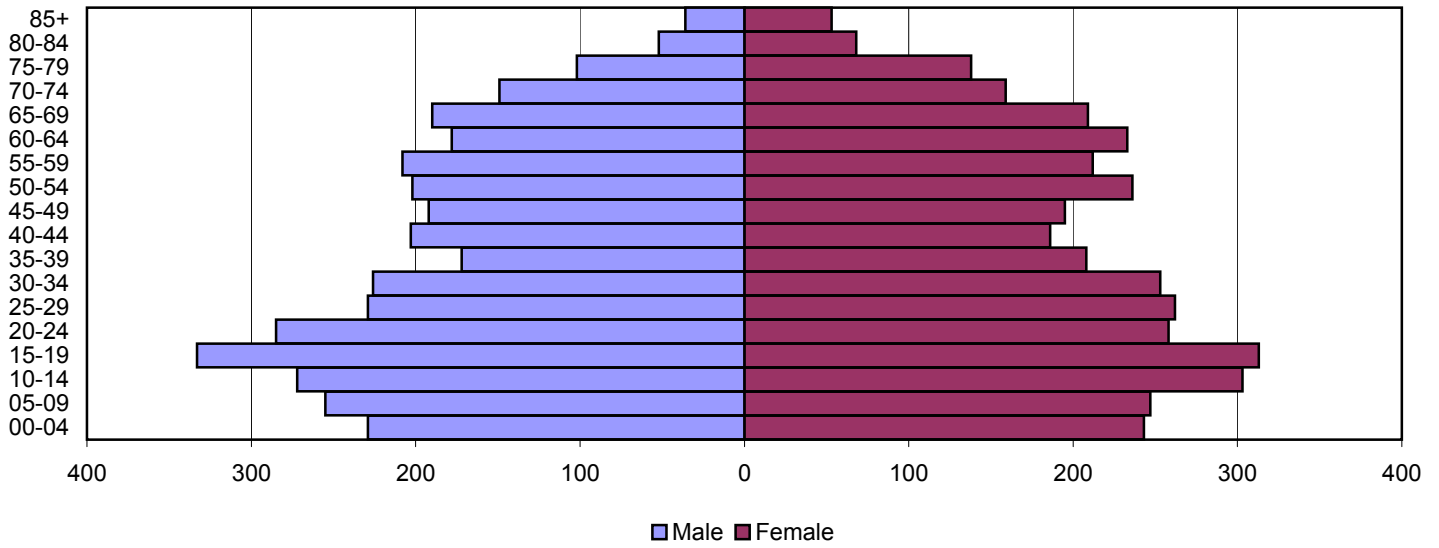

Cumberland County Population Pyramids

1980

1990