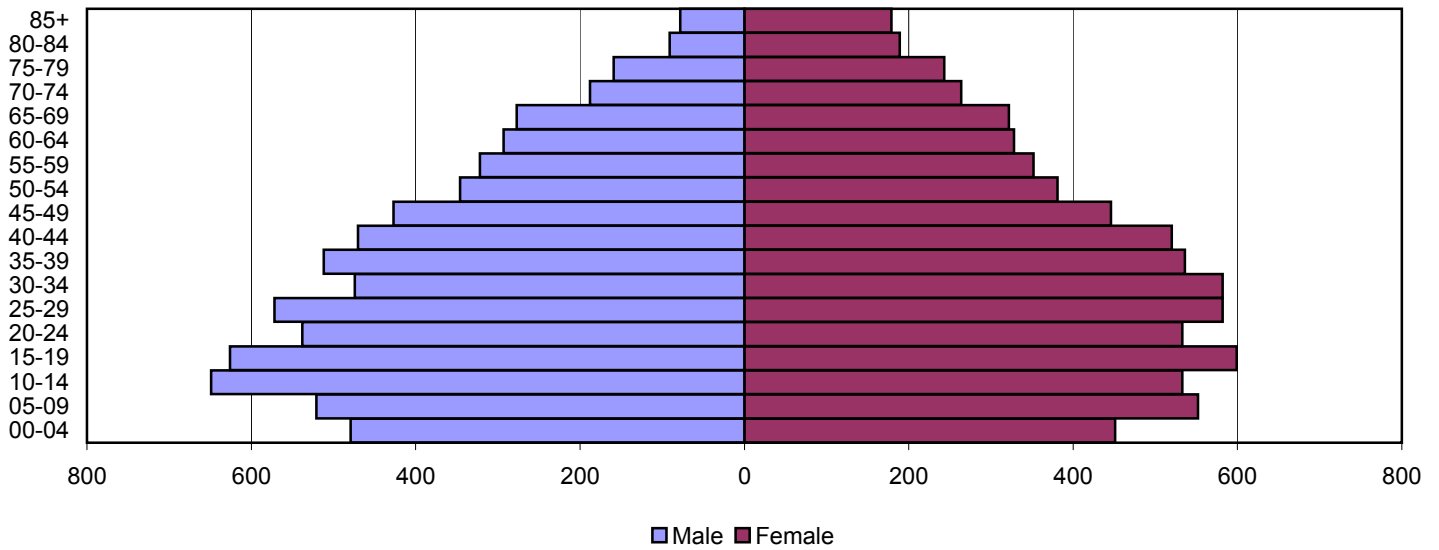

Estill County Population Pyramids

1980

1990

2000

Source: 1980, 1990, and 2000 Census

Produced by the Office of Workforce Research and Analysis, Kentucky Cabinet for Workforce Development