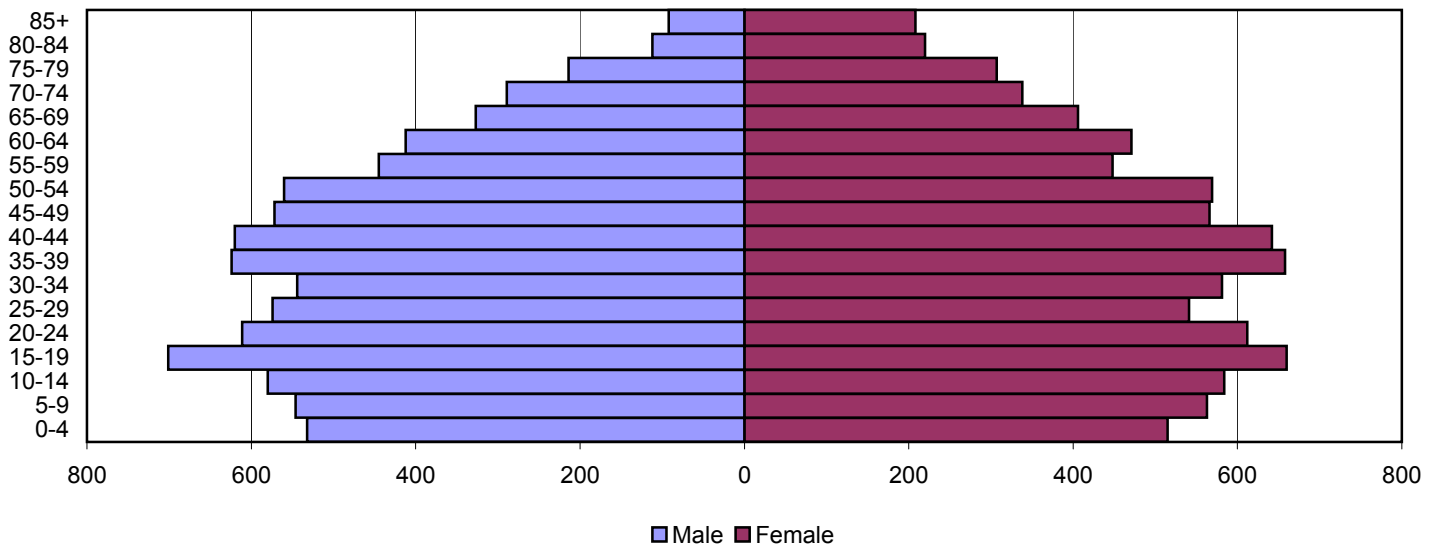

# Adair County Population Pyramids

1980

1990

2000

Source: 1980, 1990, and 2000 Census

Produced by the Office of Workforce Research and Analysis, Kentucky Cabinet for Workforce Development