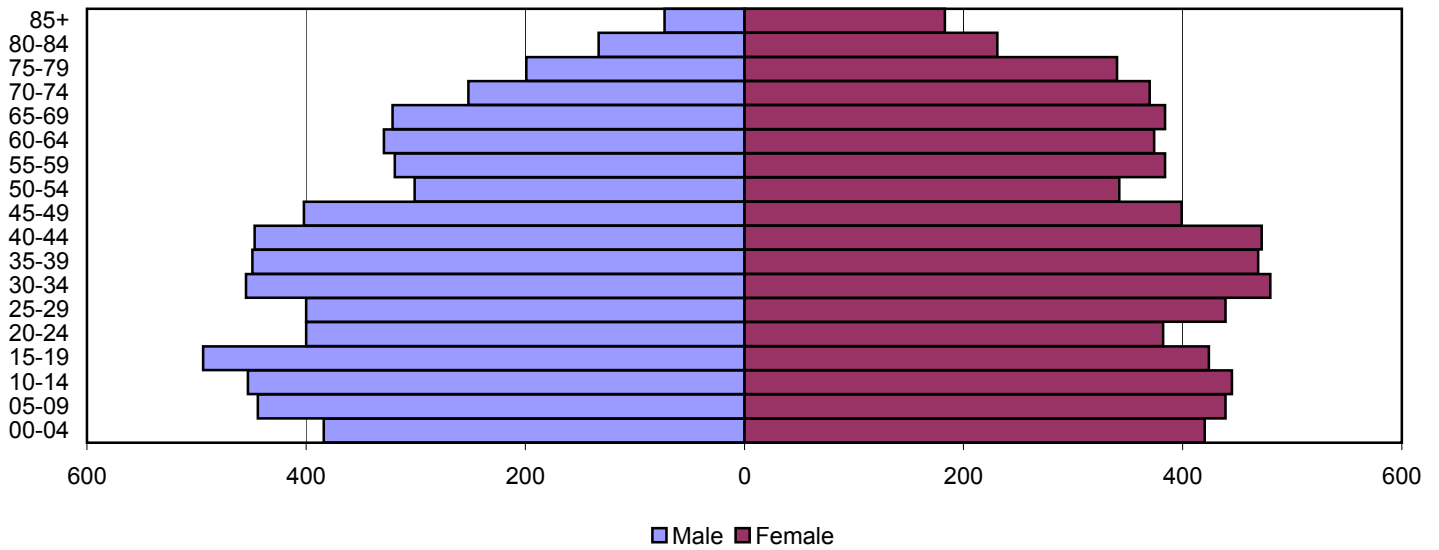

Caldwell County Population Pyramids

1980

1990

2000

Source: 1980, 1990, and 2000 Census

Produced by the Office of Workforce Research and Analysis, Kentucky Cabinet for Workforce Development