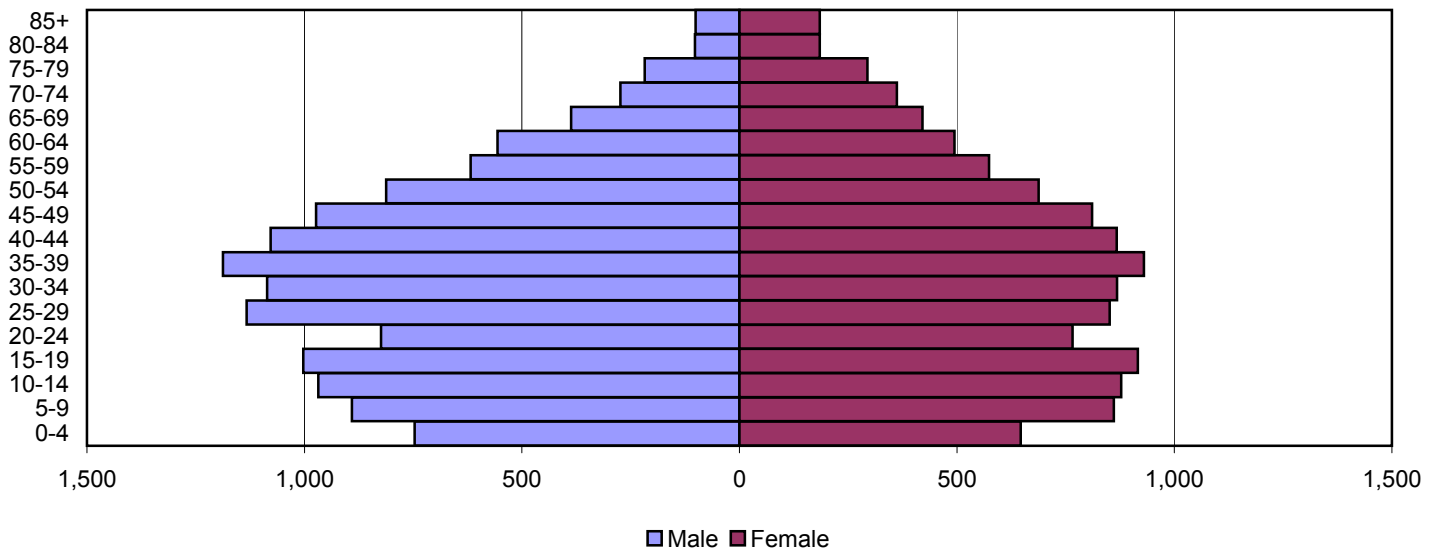

# Clay County Population Pyramids

1980

1990

2000

Source: 1980, 1990, and 2000 Census

Produced by the Office of Workforce Research and Analysis, Kentucky Cabinet for Workforce Development