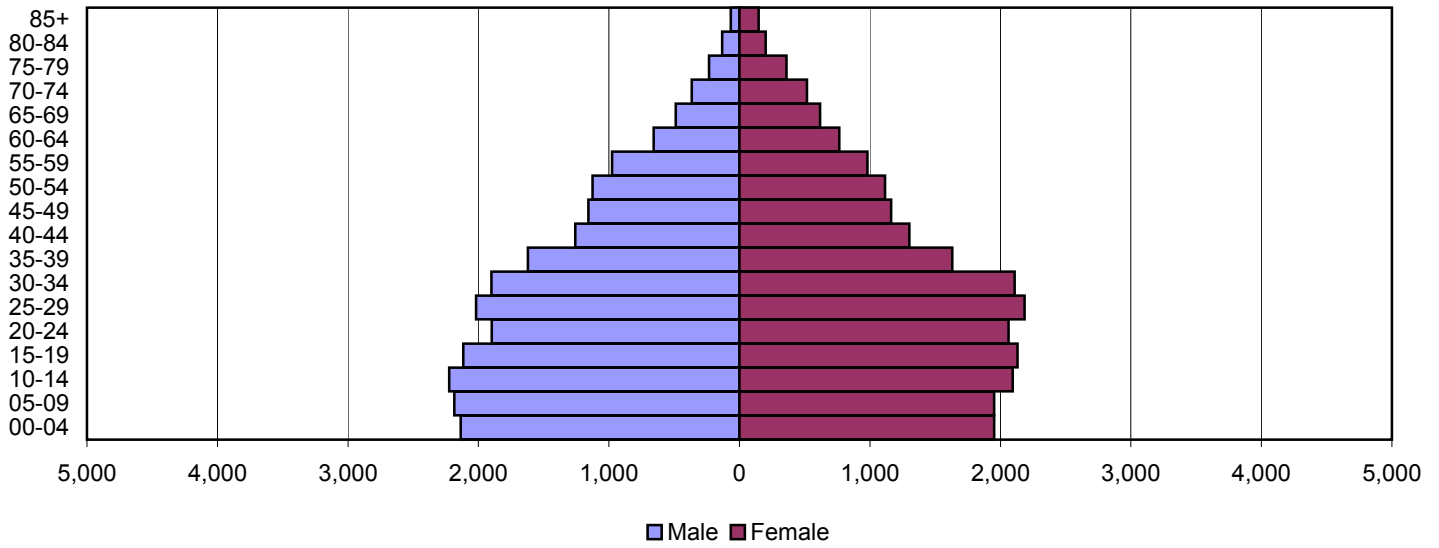

Boone County Population Pyramids

1980

1990