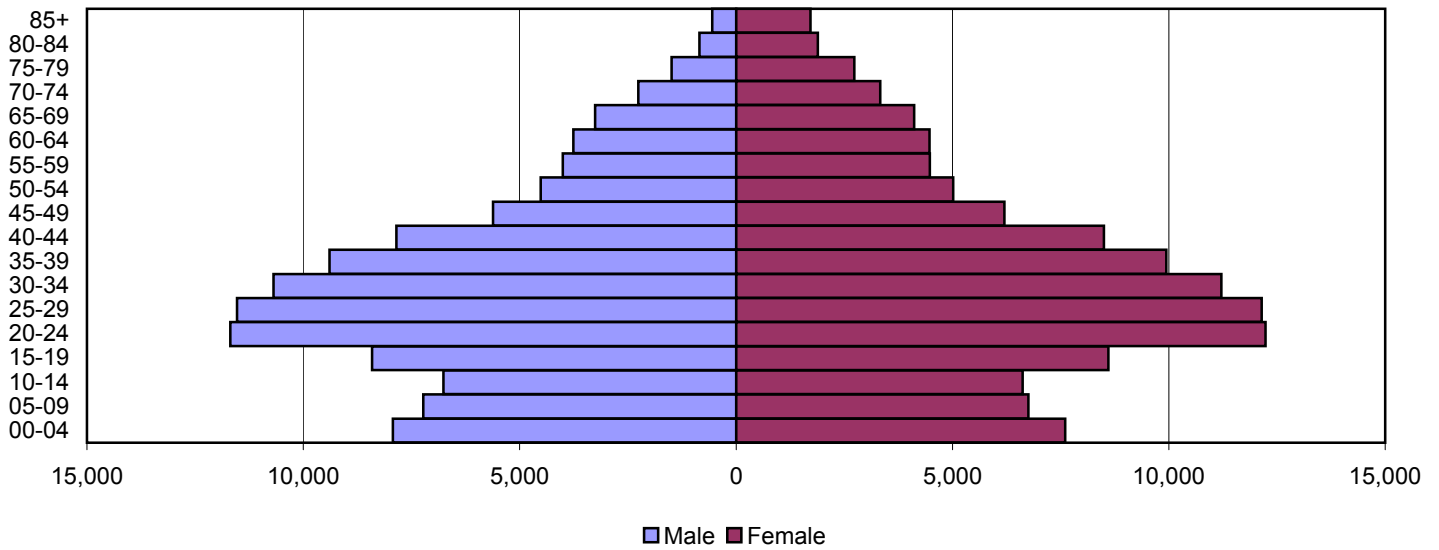

Fayette County Population Pyramids

1980

1990

2000

Source: 1980, 1990, and 2000 Census

Produced by the Office of Workforce Research and Analysis, Kentucky Cabinet for Workforce Development