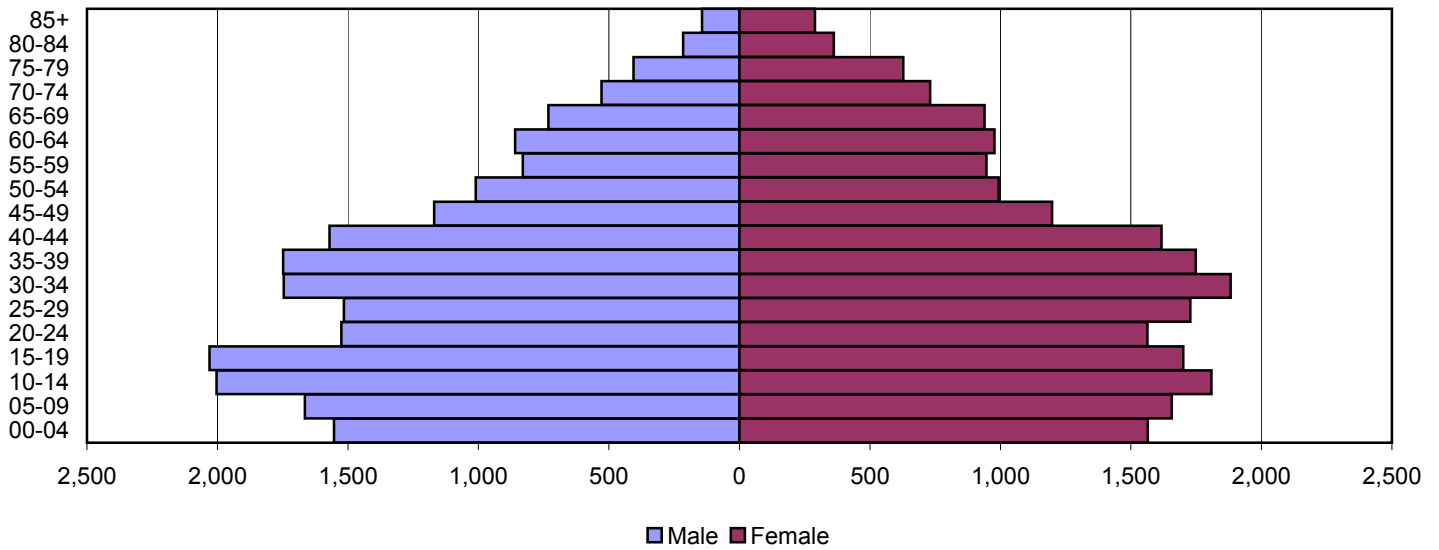

Floyd County Population Pyramids

1980

1990

2000

Source: 1980, 1990, and 2000 Census

Produced by the Office of Workforce Research and Analysis, Kentucky Cabinet for Workforce Development