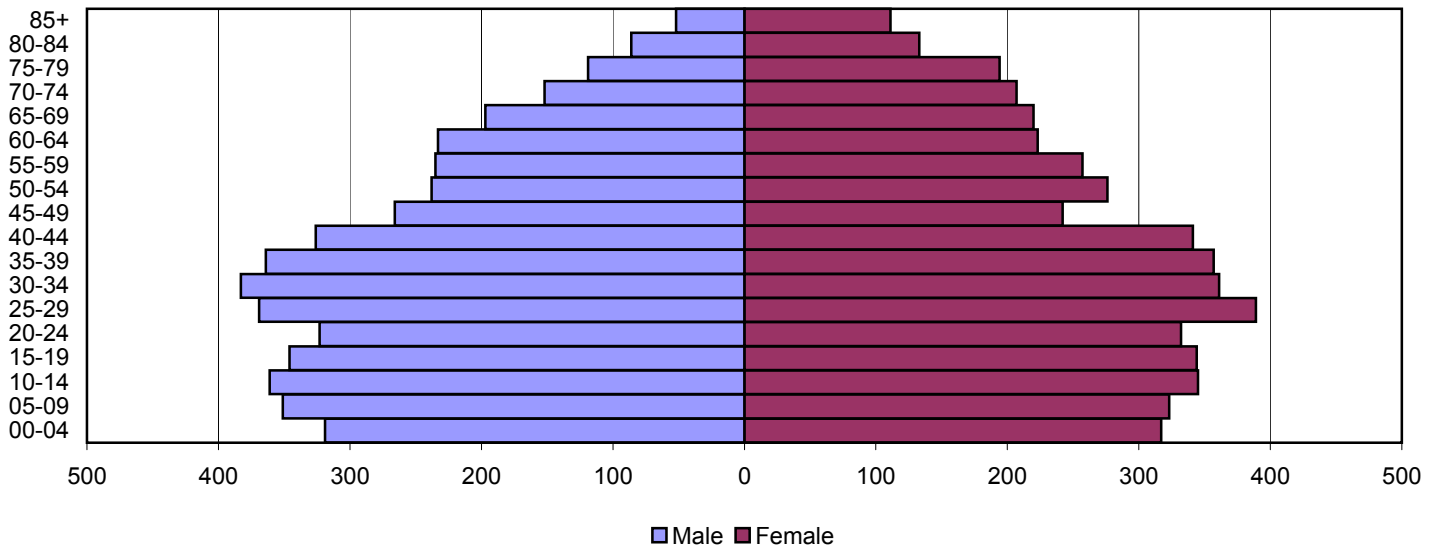

Bath County Population Pyramids

1980

1990

2000

Source: 1980, 1990, and 2000 Census

Produced by the Office of Workforce Research and Analysis, Kentucky Cabinet for Workforce Development