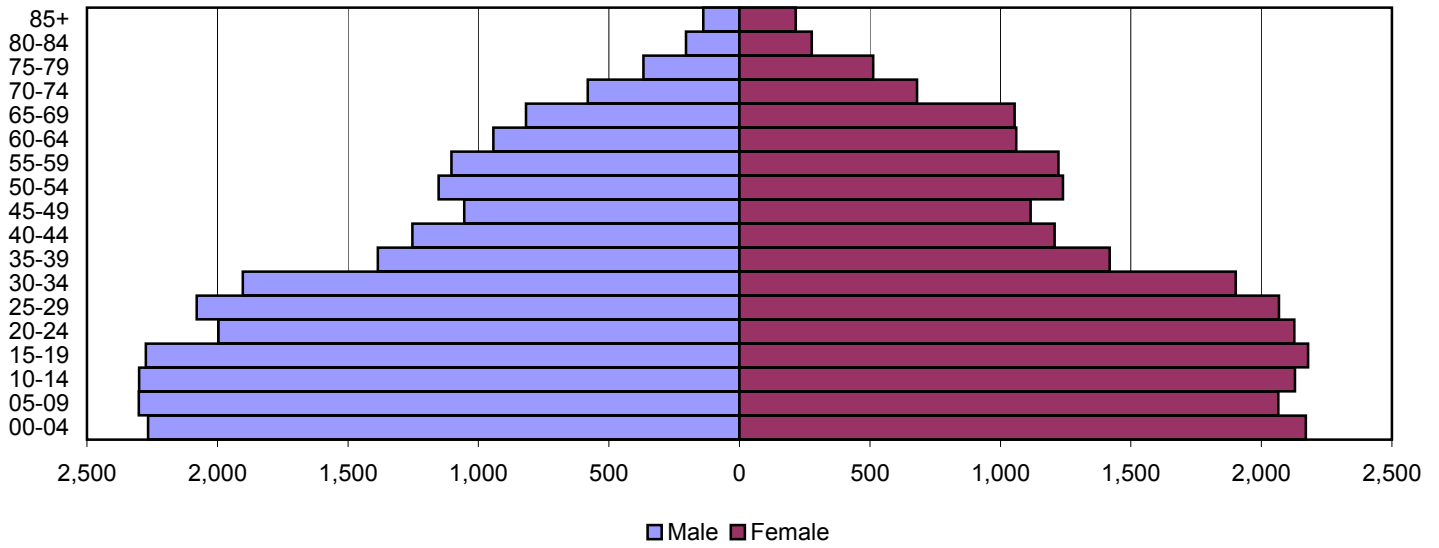

Floyd County Population Pyramids

1980

1990