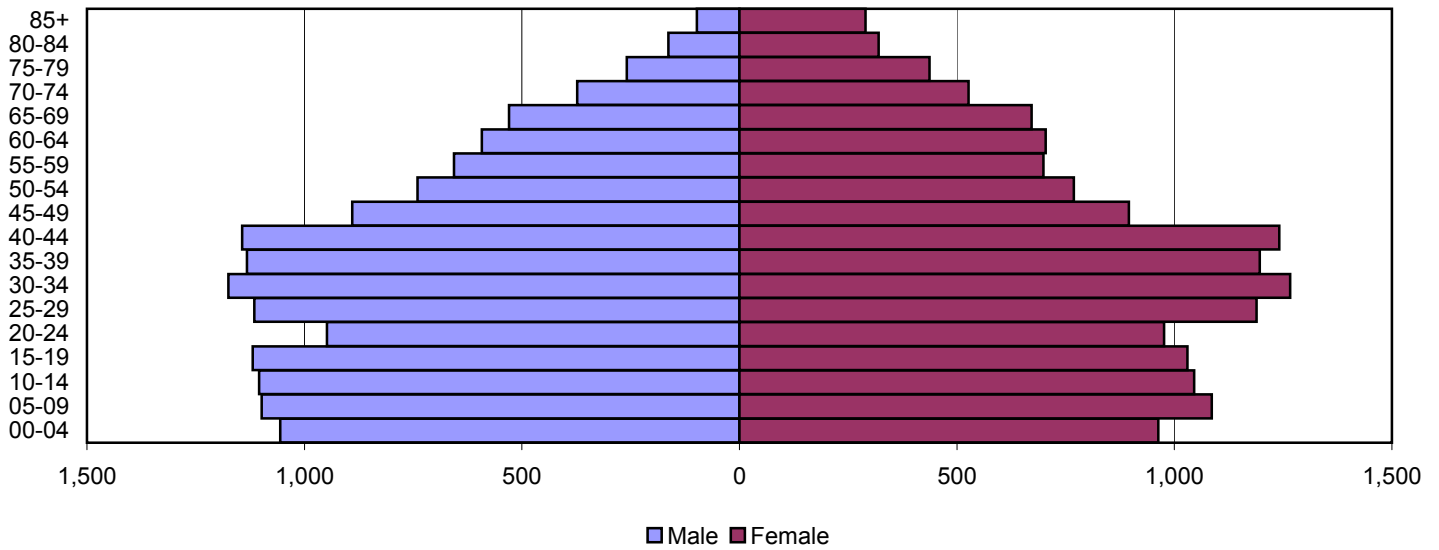

Clark County Population Pyramids

1980

1990

2000

Source: 1980, 1990, and 2000 Census

Produced by the Office of Workforce Research and Analysis, Kentucky Cabinet for Workforce Development