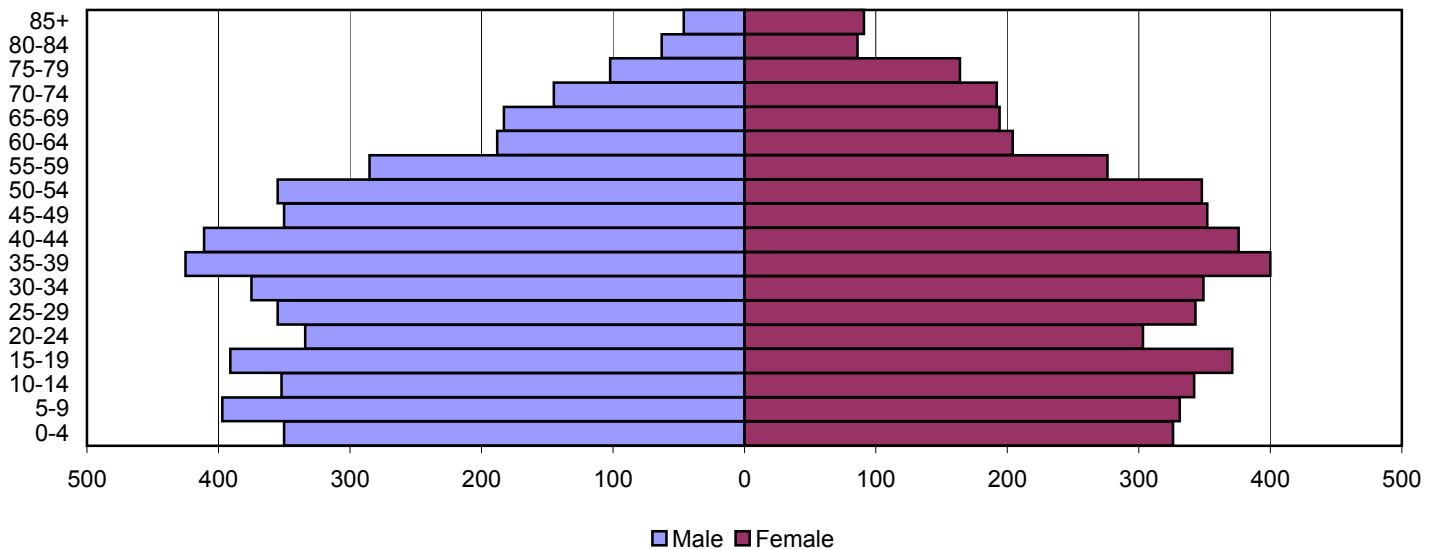

# Carroll County Population Pyramids

1980

1990

2000

Source: 1980, 1990, and 2000 Census

Produced by the Office of Workforce Research and Analysis, Kentucky Cabinet for Workforce Development