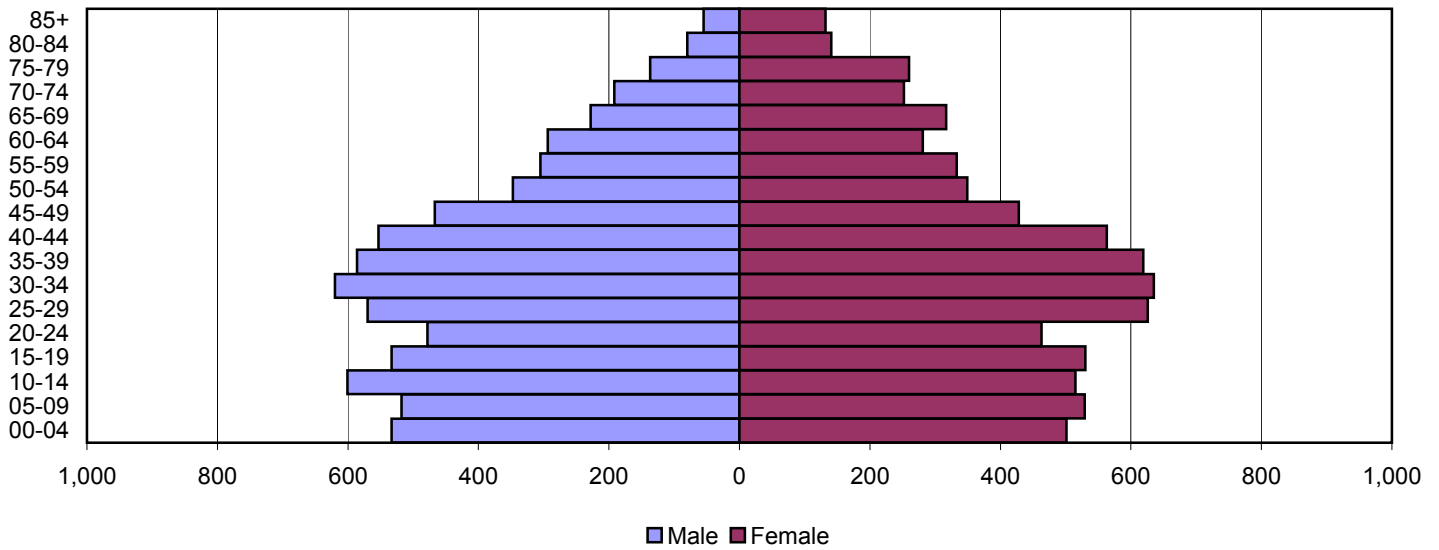

Anderson County Population Pyramids

1980

1990

2000

Source: 1980, 1990, and 2000 Census

Produced by the Office of Workforce Research and Analysis, Kentucky Cabinet for Workforce Development