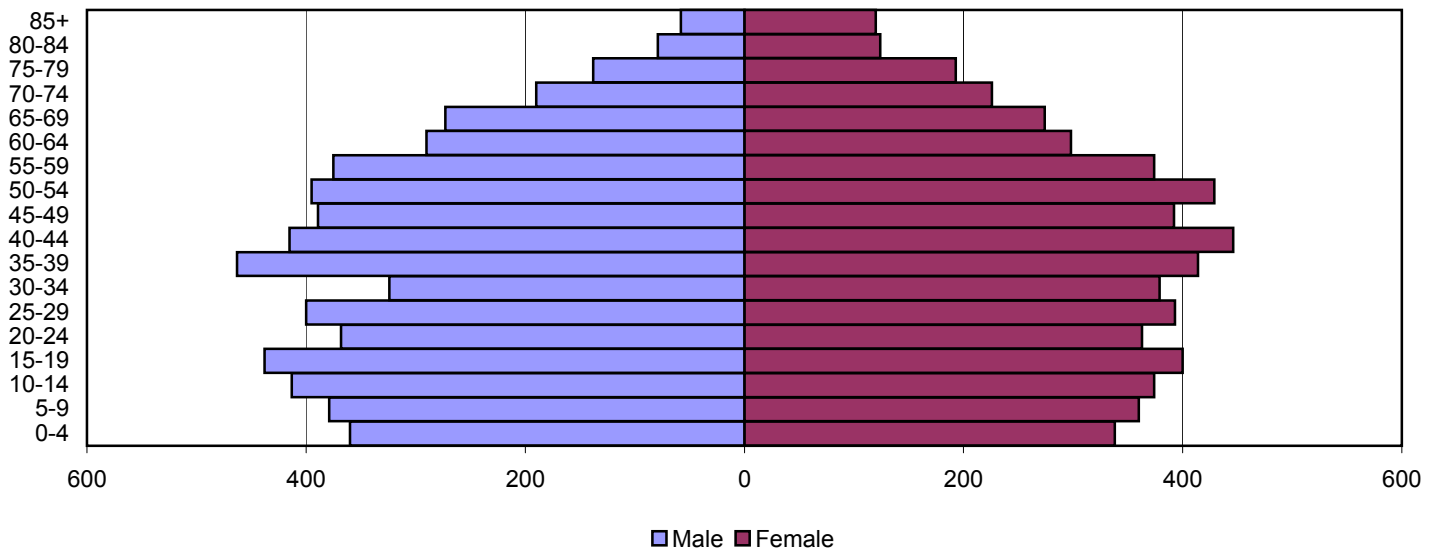

# Edmonson County Population Pyramids

1980

1990

2000

Source: 1980, 1990, and 2000 Census

Produced by the Office of Workforce Research and Analysis, Kentucky Cabinet for Workforce Development