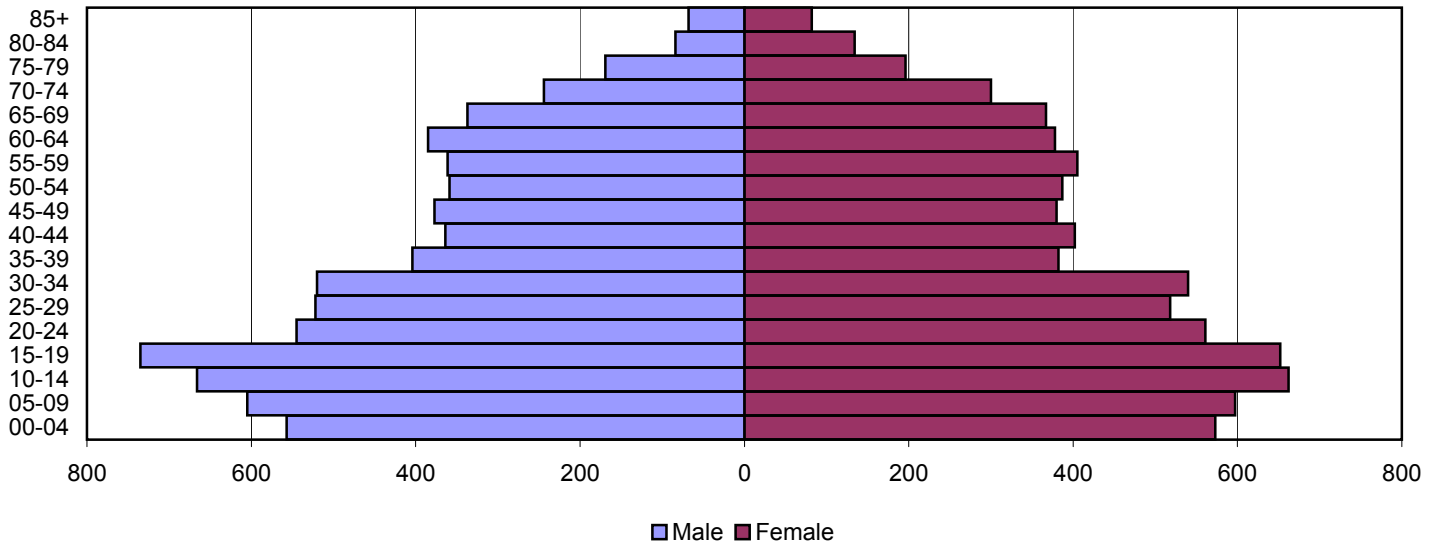

Casey County Population Pyramids

1980

1990