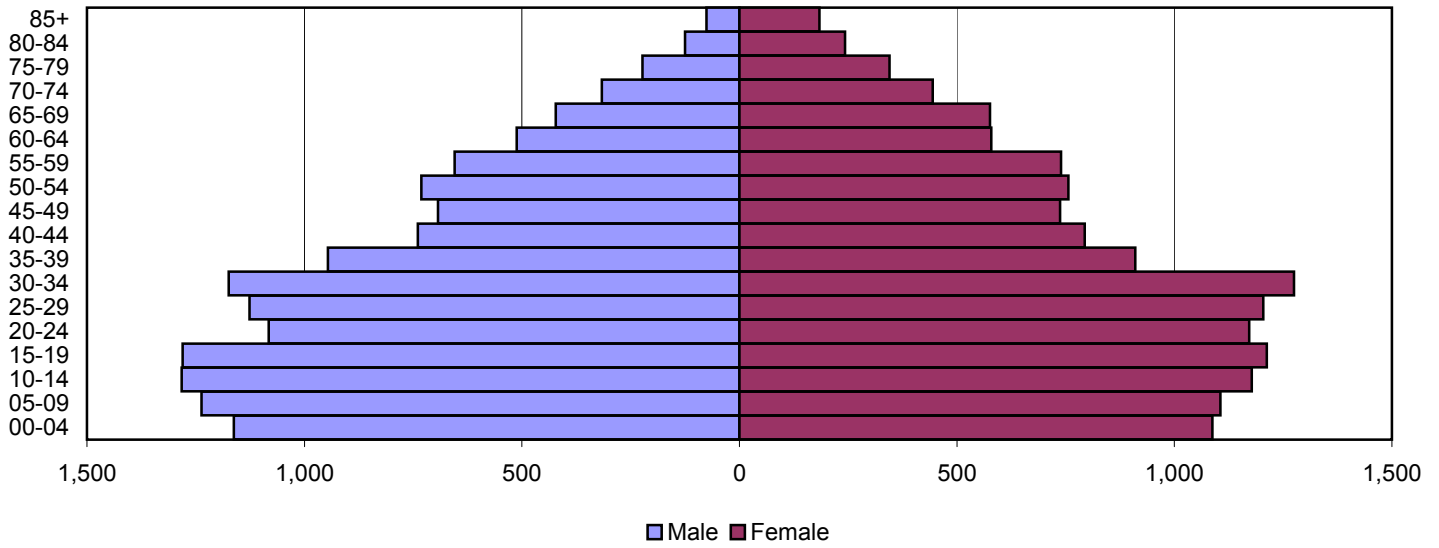

Clark County Population Pyramids

1980

1990