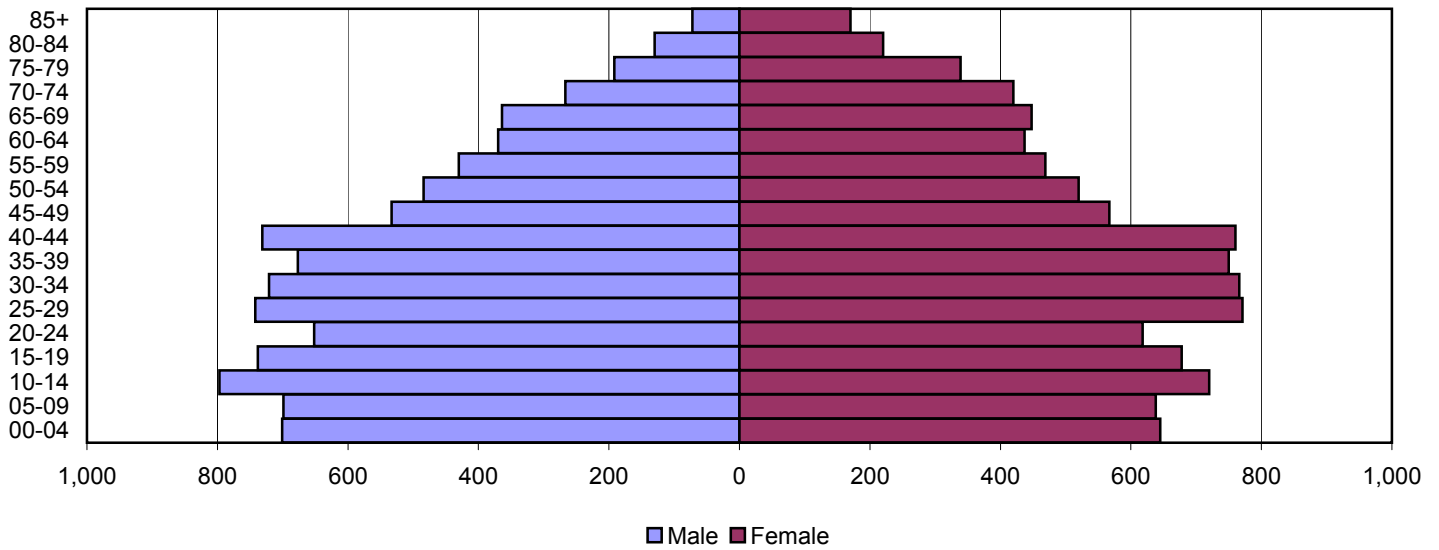

Bourbon County Population Pyramids

1980

1990

2000

Source: 1980, 1990, and 2000 Census

Produced by the Office of Workforce Research and Analysis, Kentucky Cabinet for Workforce Development