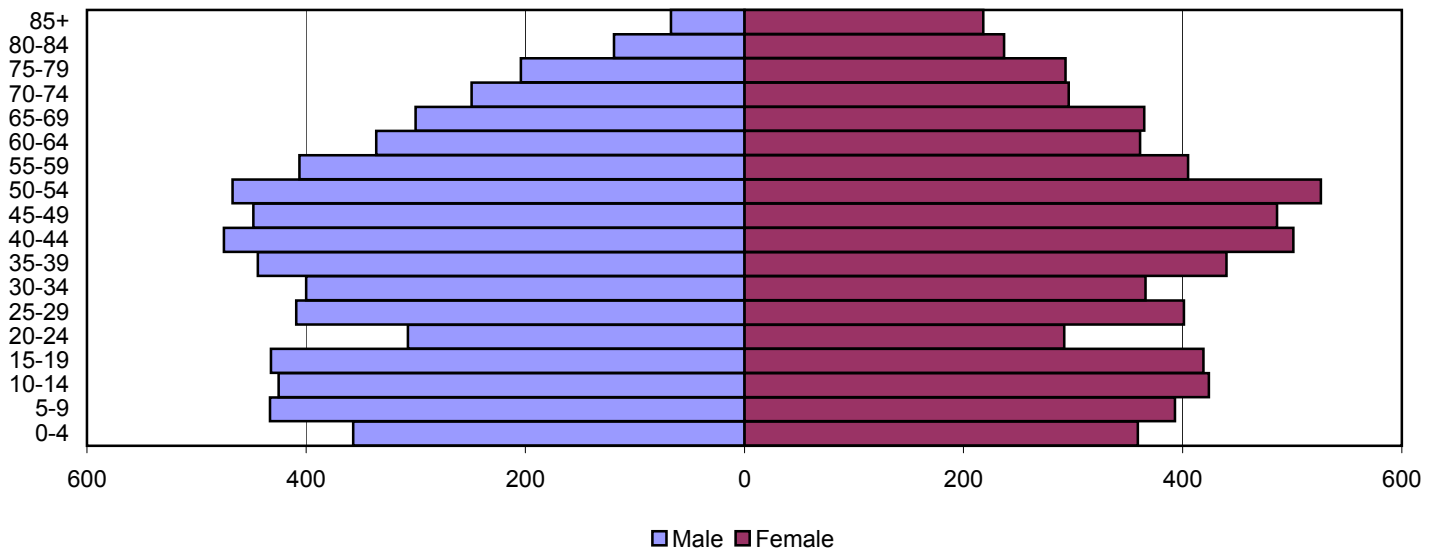

# Caldwell County Population Pyramids

1980

1990

2000

Source: 1980, 1990, and 2000 Census

Produced by the Office of Workforce Research and Analysis, Kentucky Cabinet for Workforce Development