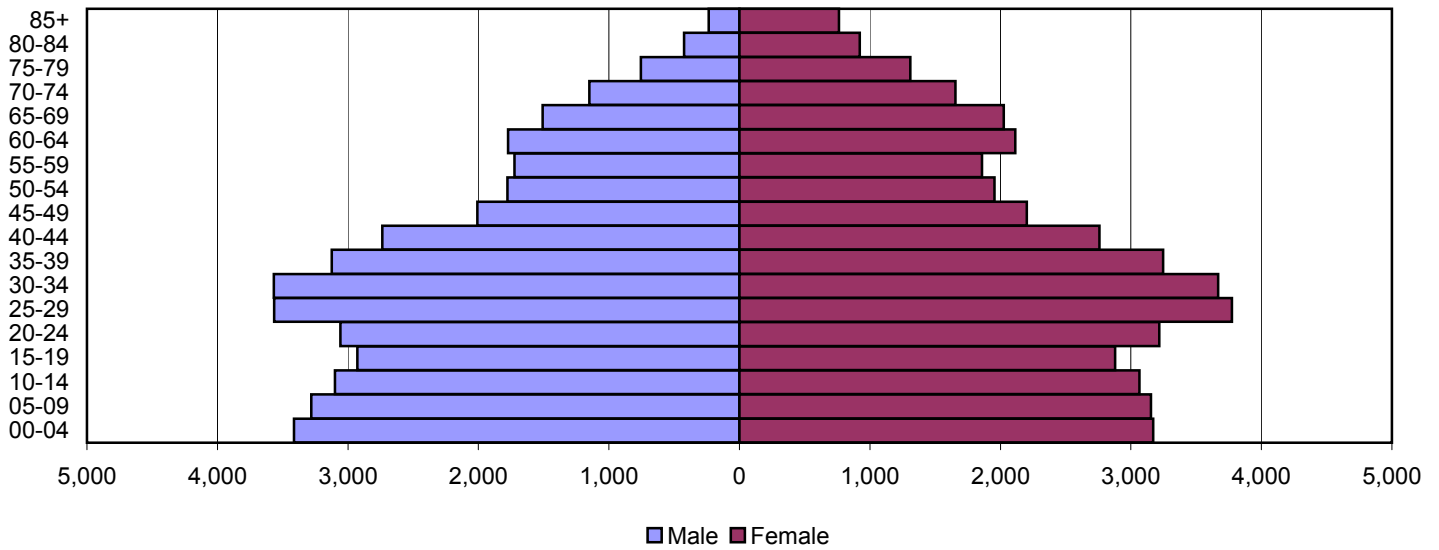

Campbell County Population Pyramids

1980

1990

2000

Source: 1980, 1990, and 2000 Census

Produced by the Office of Workforce Research and Analysis, Kentucky Cabinet for Workforce Development