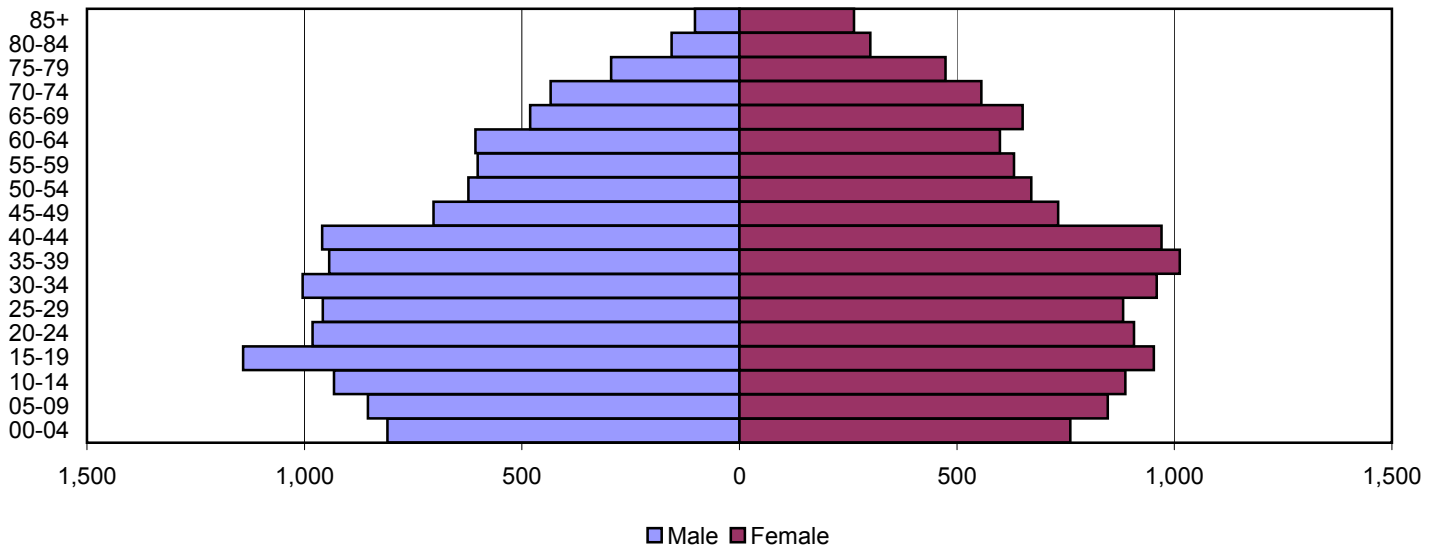

Boyle County Population Pyramids

1980

1990

2000

Source: 1980, 1990, and 2000 Census

Produced by the Office of Workforce Research and Analysis, Kentucky Cabinet for Workforce Development