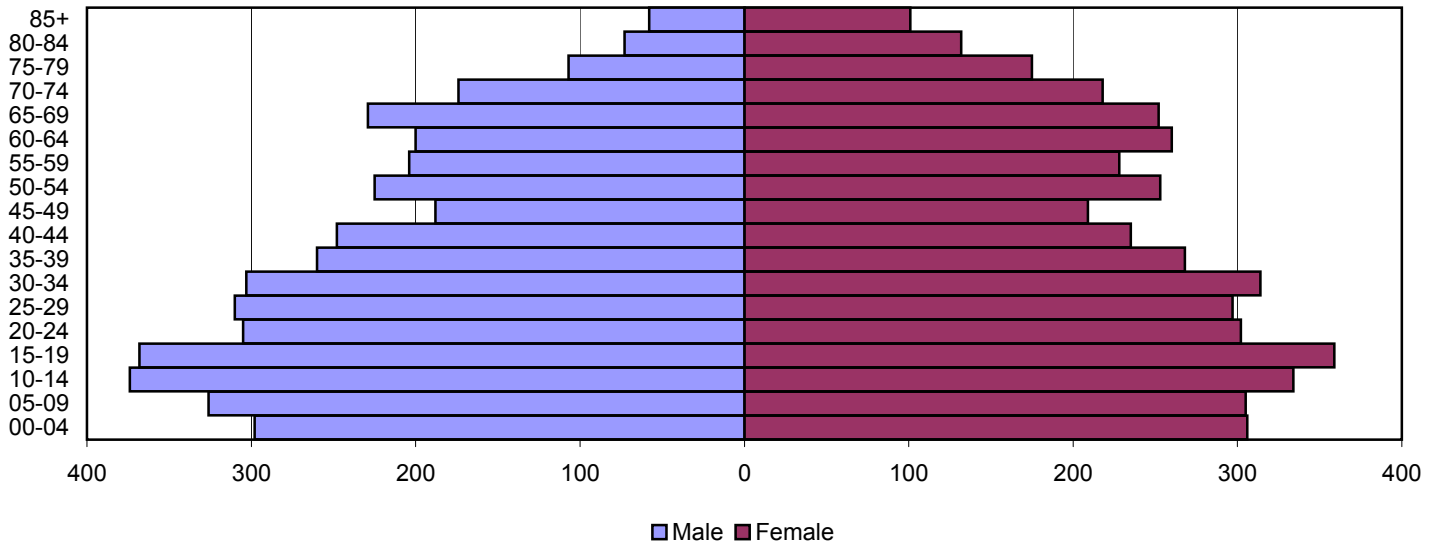

Ballard County Population Pyramids

1980

1990