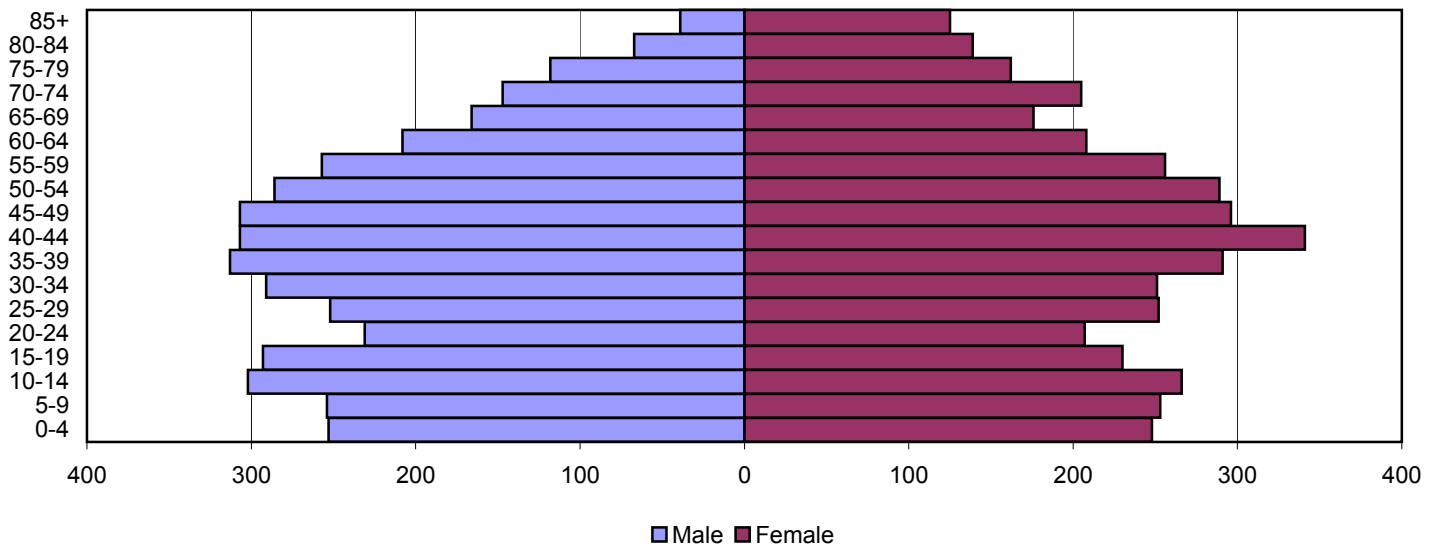

# Ballard County Population Pyramids

1980

1990

2000

Source: 1980, 1990, and 2000 Census

Produced by the Office of Workforce Research and Analysis, Kentucky Cabinet for Workforce Development