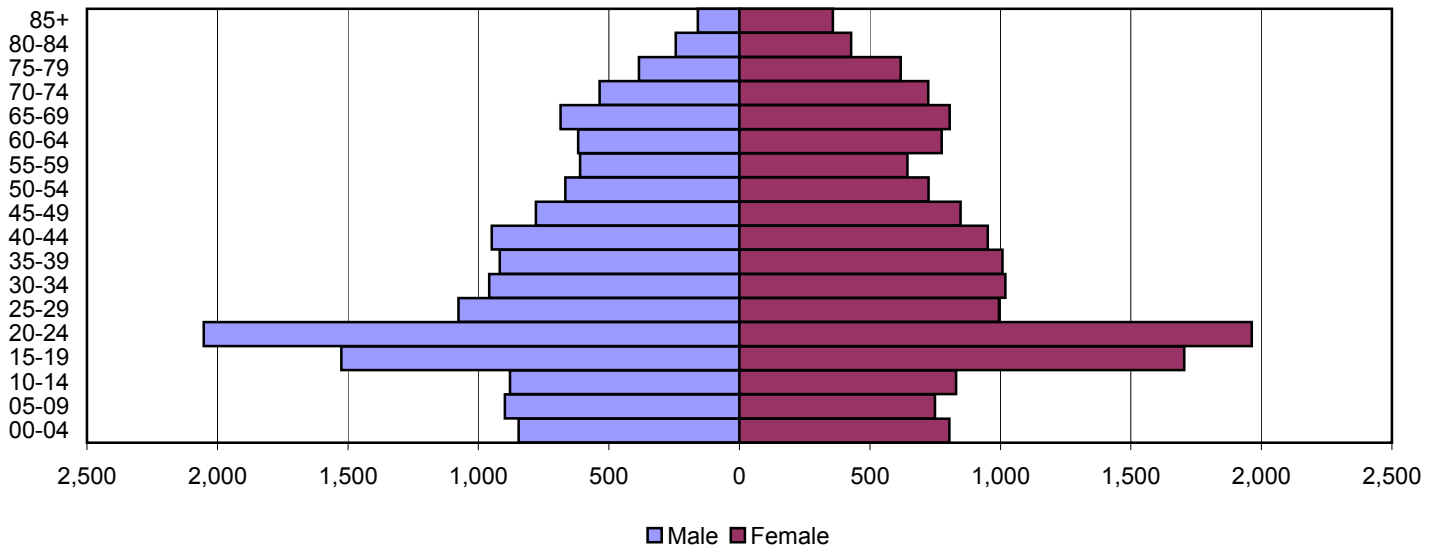

Calloway County Population Pyramids

1980

1990

2000

Source: 1980, 1990, and 2000 Census

Produced by the Office of Workforce Research and Analysis, Kentucky Cabinet for Workforce Development