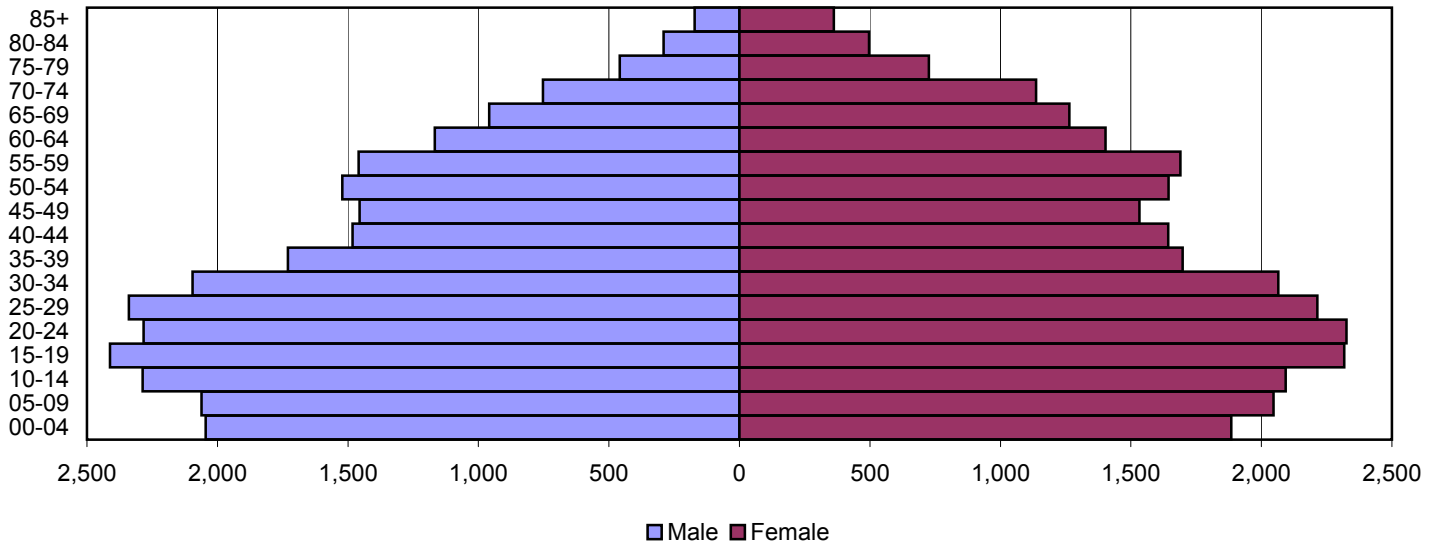

Boyd County Population Pyramids

1980

1990