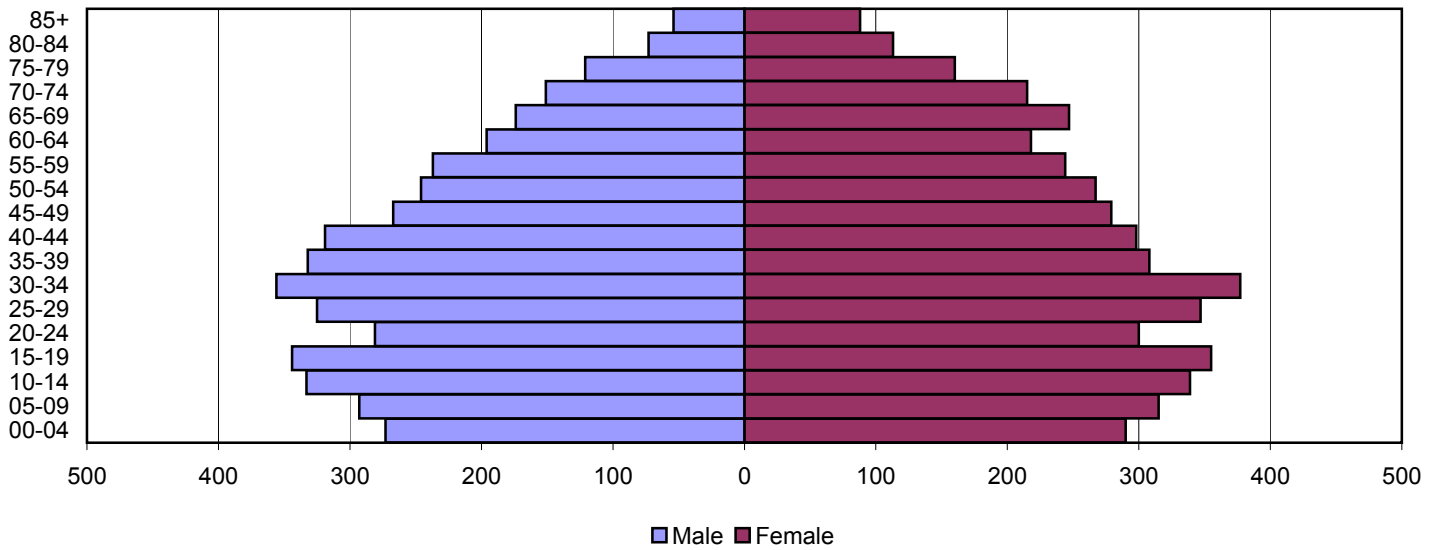

Clinton County Population Pyramids

1980

1990

2000

Source: 1980, 1990, and 2000 Census

Produced by the Office of Workforce Research and Analysis, Kentucky Cabinet for Workforce Development