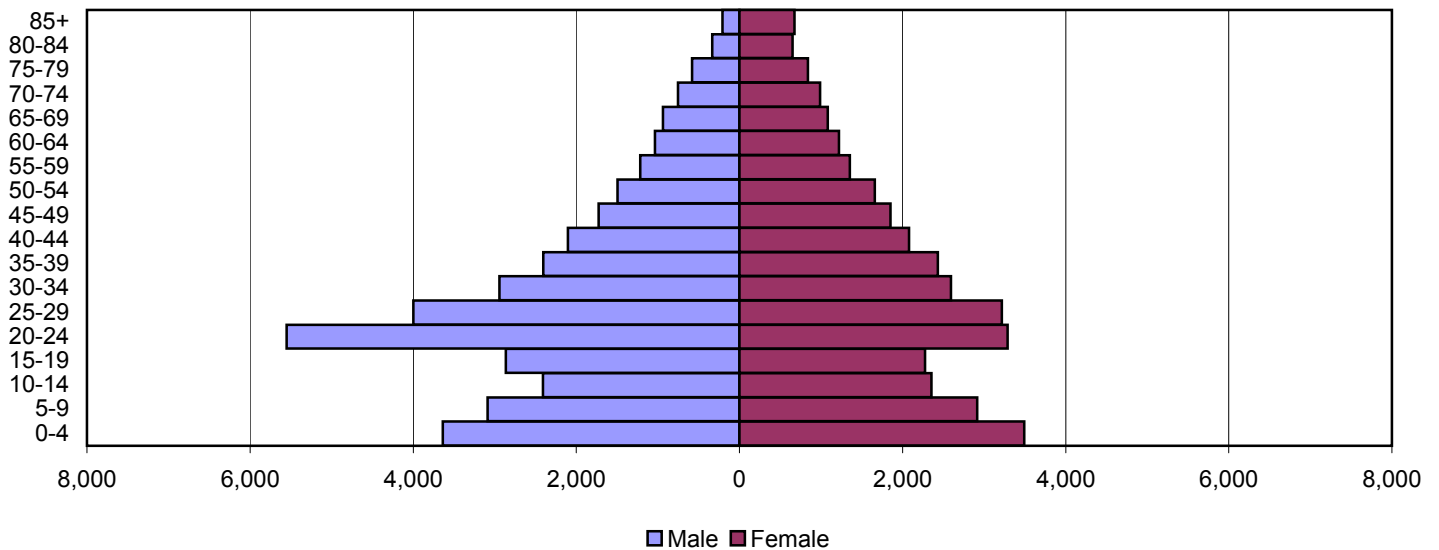

# Christian County Population Pyramids

1980

1990

2000

Source: 1980, 1990, and 2000 Census

Produced by the Office of Workforce Research and Analysis, Kentucky Cabinet for Workforce Development