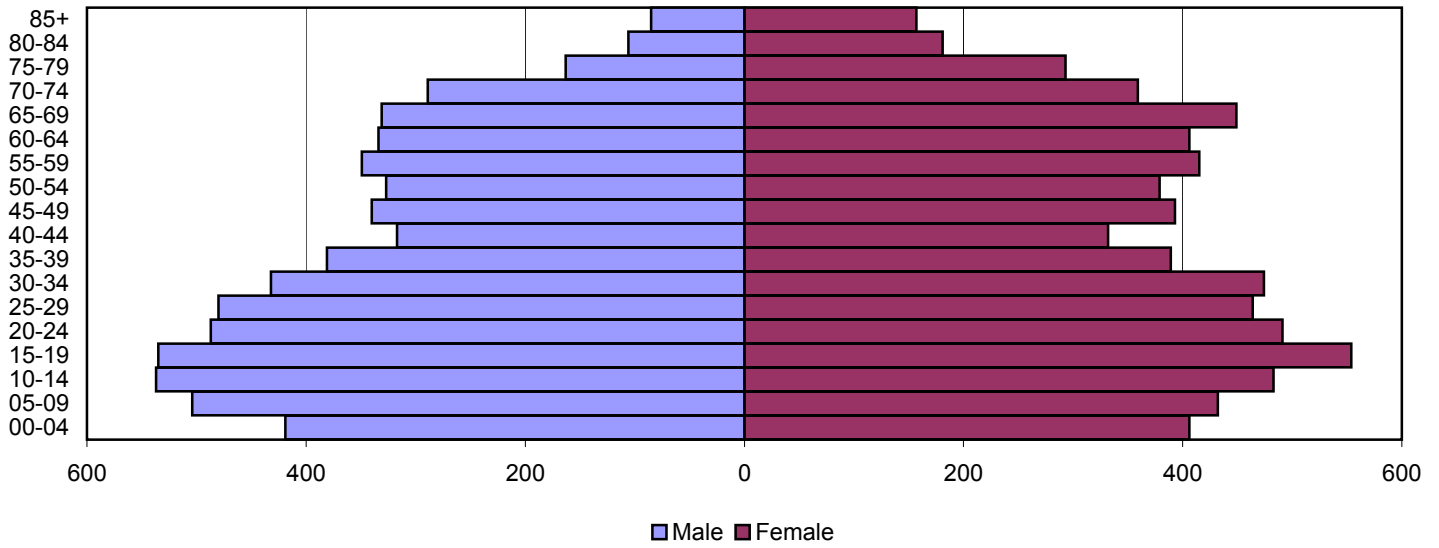

Caldwell County Population Pyramids

1980

1990