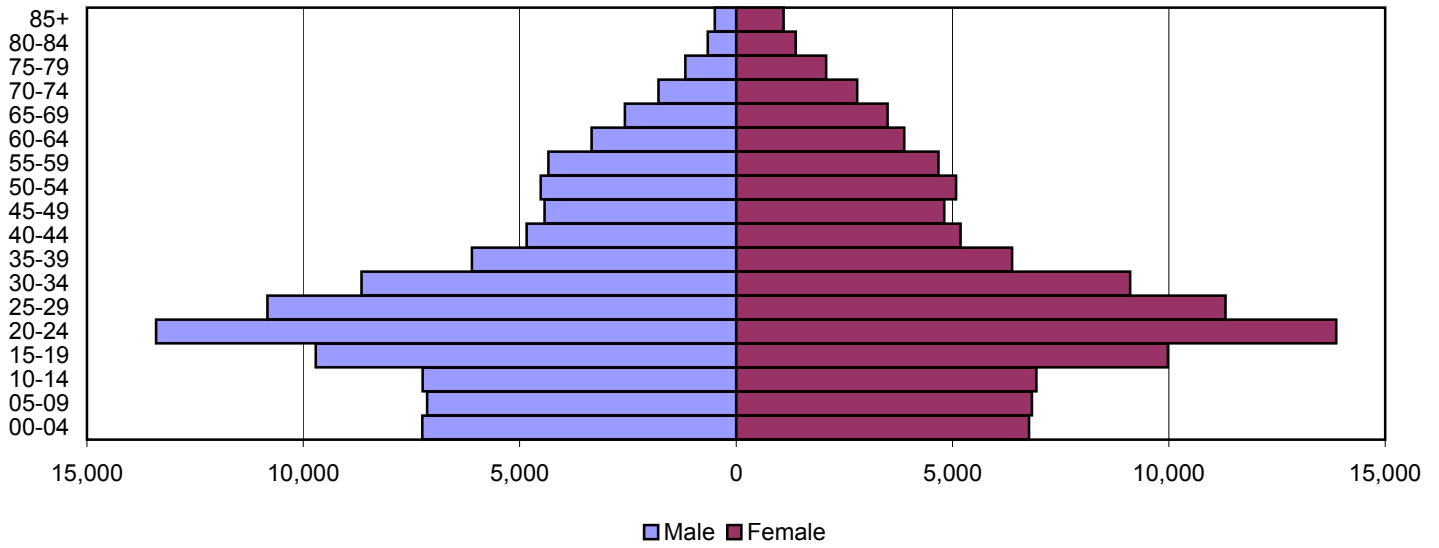

Fayette County Population Pyramids

1980

1990