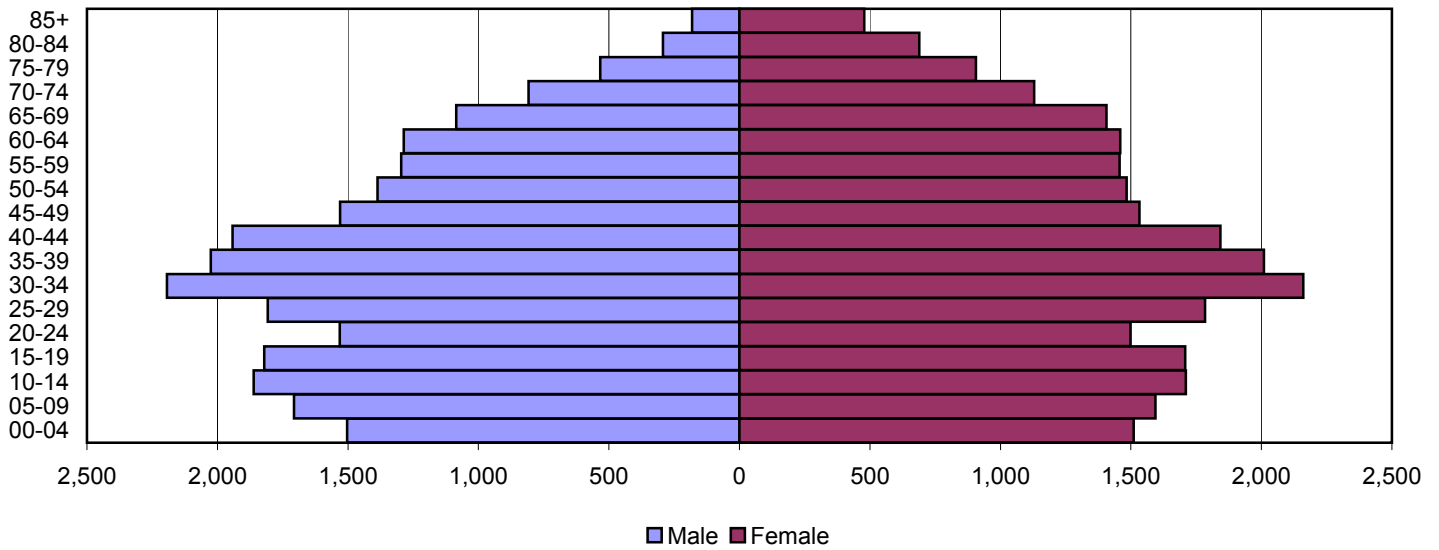

Boyd County Population Pyramids

1980

1990

2000

Source: 1980, 1990, and 2000 Census

Produced by the Office of Workforce Research and Analysis, Kentucky Cabinet for Workforce Development