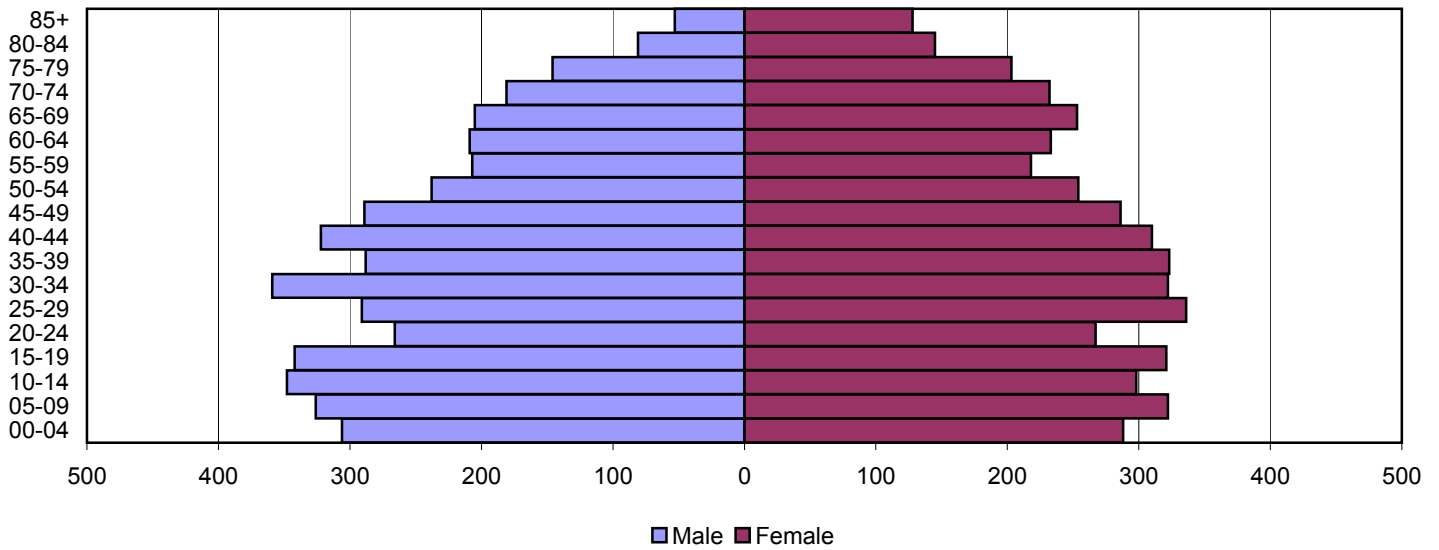

Crittenden County Population Pyramids

1980

1990

2000

Source: 1980, 1990, and 2000 Census

Produced by the Office of Workforce Research and Analysis, Kentucky Cabinet for Workforce Development