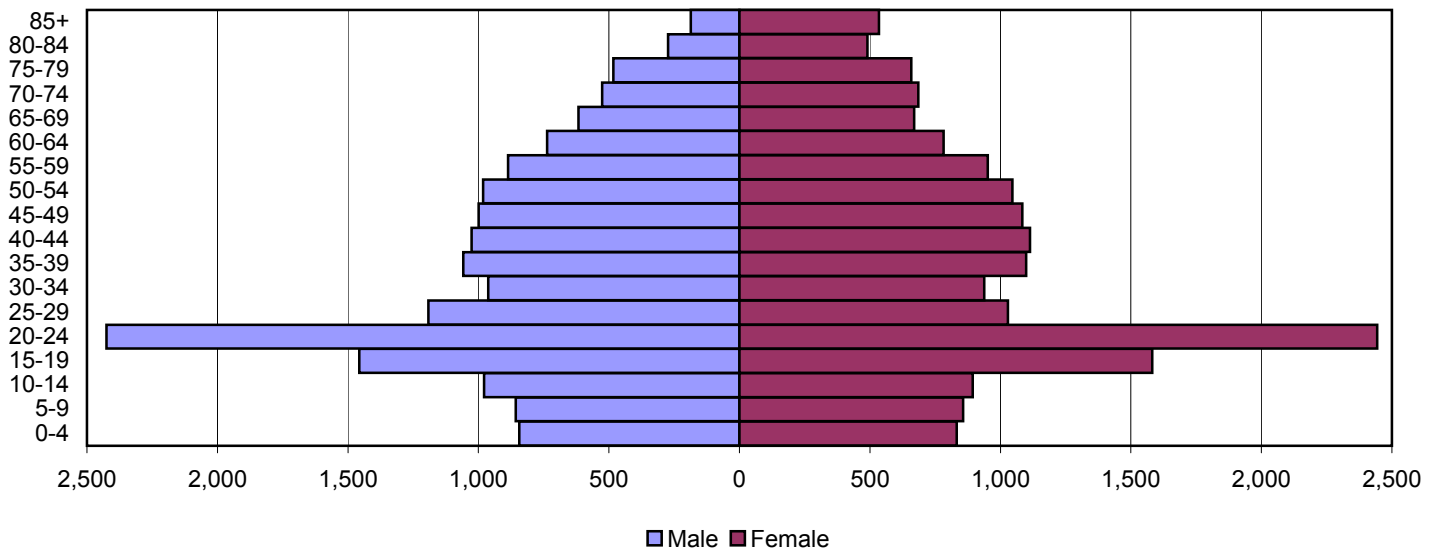

# Calloway County Population Pyramids

1980

1990

2000

Source: 1980, 1990, and 2000 Census

Produced by the Office of Workforce Research and Analysis, Kentucky Cabinet for Workforce Development