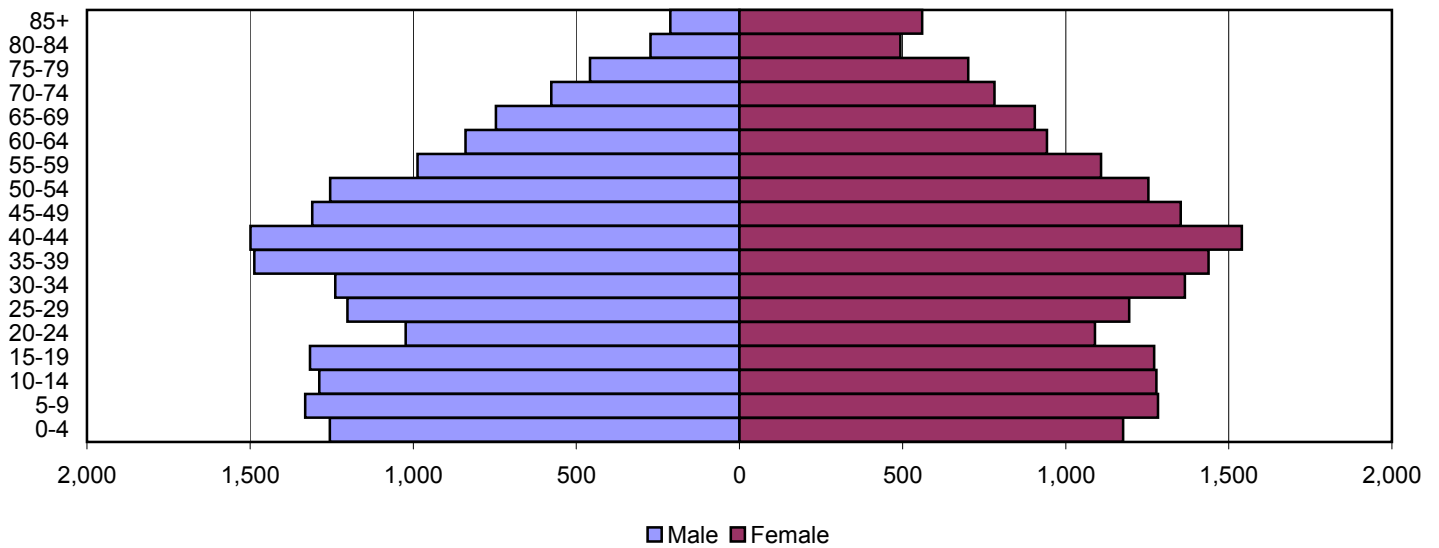

# Ballard County Population Pyramids

1980

1990

2000

Source: 1980, 1990, and 2000 Census

Produced by the Office of Workforce Research and Analysis, Kentucky Cabinet for Workforce Development

# Barren County Population Pyramids

1980

1990

2000

Source: 1980, 1990, and 2000 Census

Produced by the Office of Workforce Research and Analysis, Kentucky Cabinet for Workforce Development