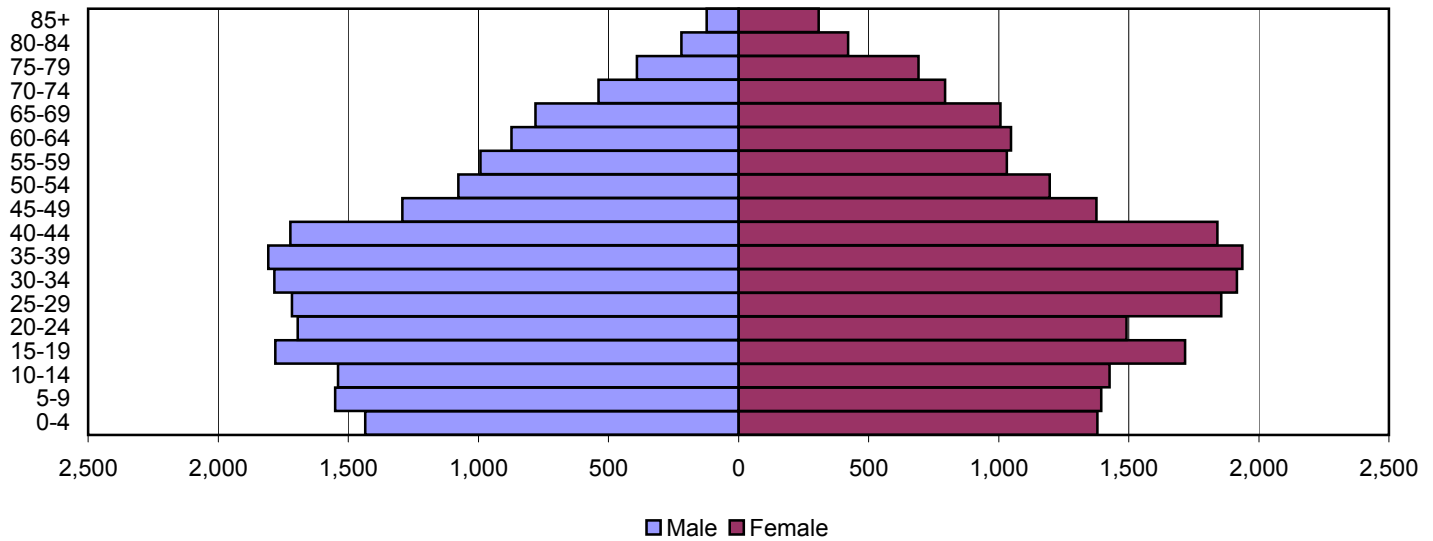

Franklin County Population Pyramids

1980

1990

2000

Source: 1980, 1990, and 2000 Census

Produced by the Office of Workforce Research and Analysis, Kentucky Cabinet for Workforce Development