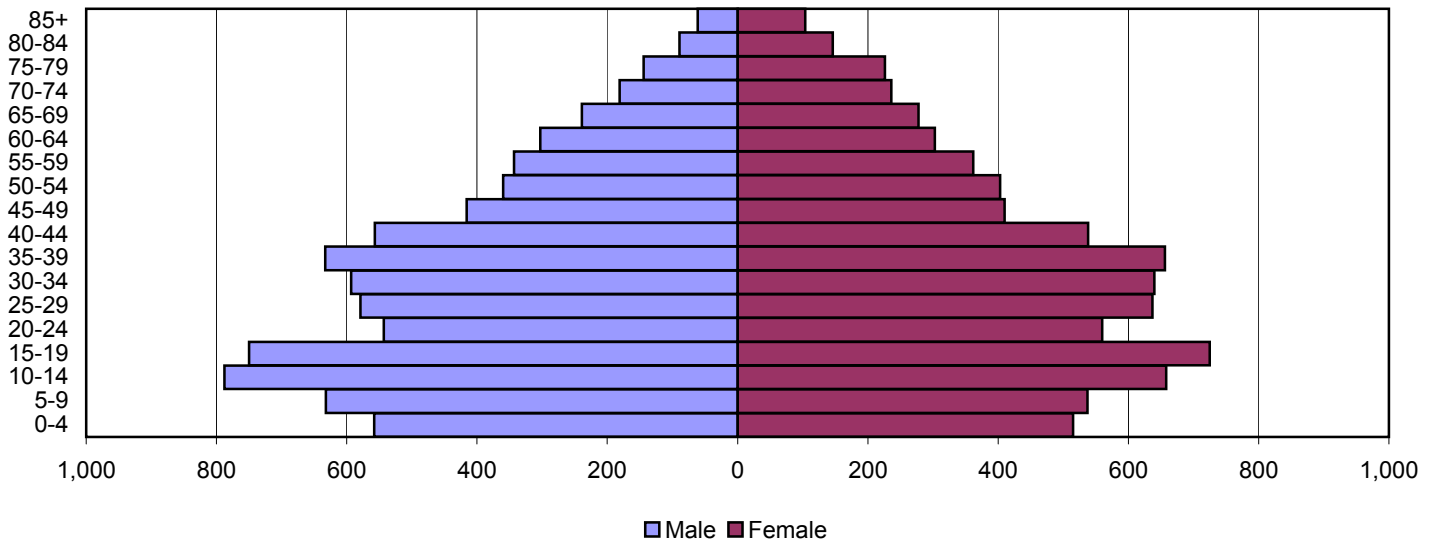

Breathitt County Population Pyramids

1980

1990

2000

Source: 1980, 1990, and 2000 Census

Produced by the Office of Workforce Research and Analysis, Kentucky Cabinet for Workforce Development