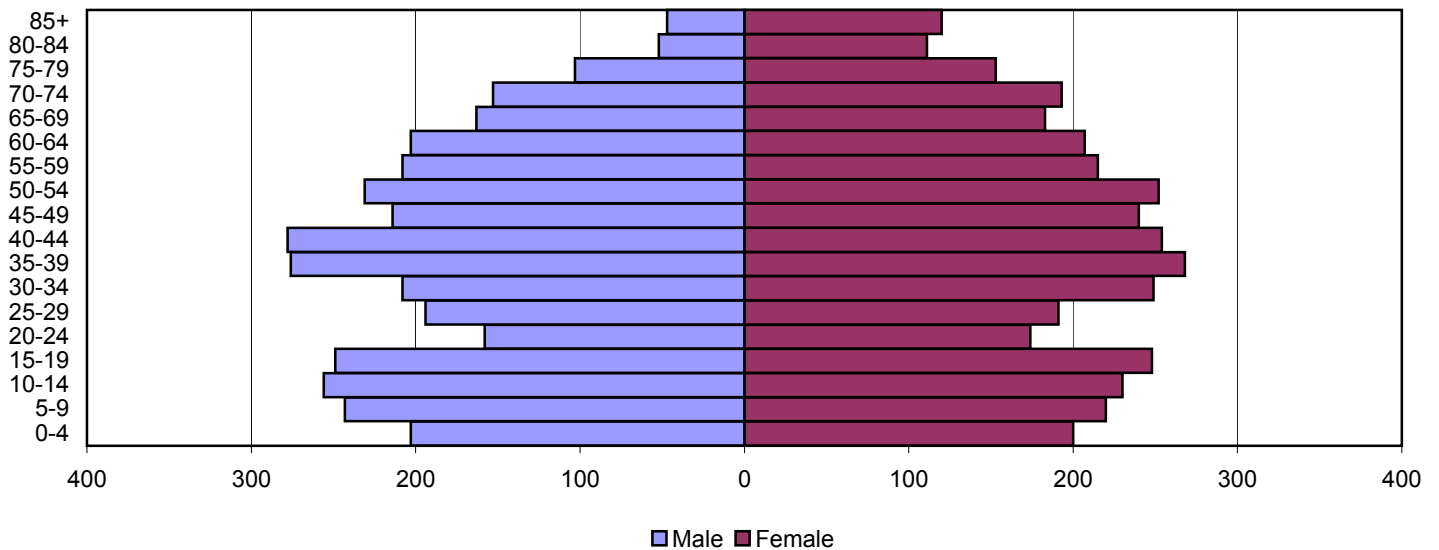

# Cumberland County Population Pyramids

1980

1990

2000

Source: 1980, 1990, and 2000 Census

Produced by the Office of Workforce Research and Analysis, Kentucky Cabinet for Workforce Development