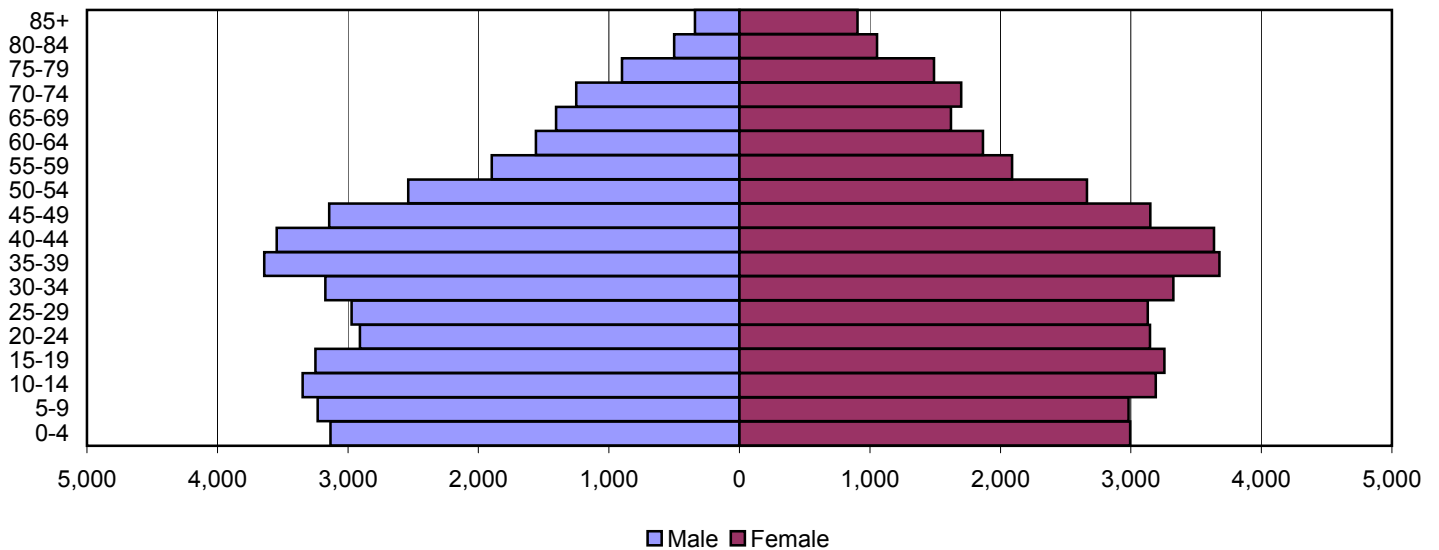

# Campbell County Population Pyramids

1980

1990

2000

Source: 1980, 1990, and 2000 Census

Produced by the Office of Workforce Research and Analysis, Kentucky Cabinet for Workforce Development