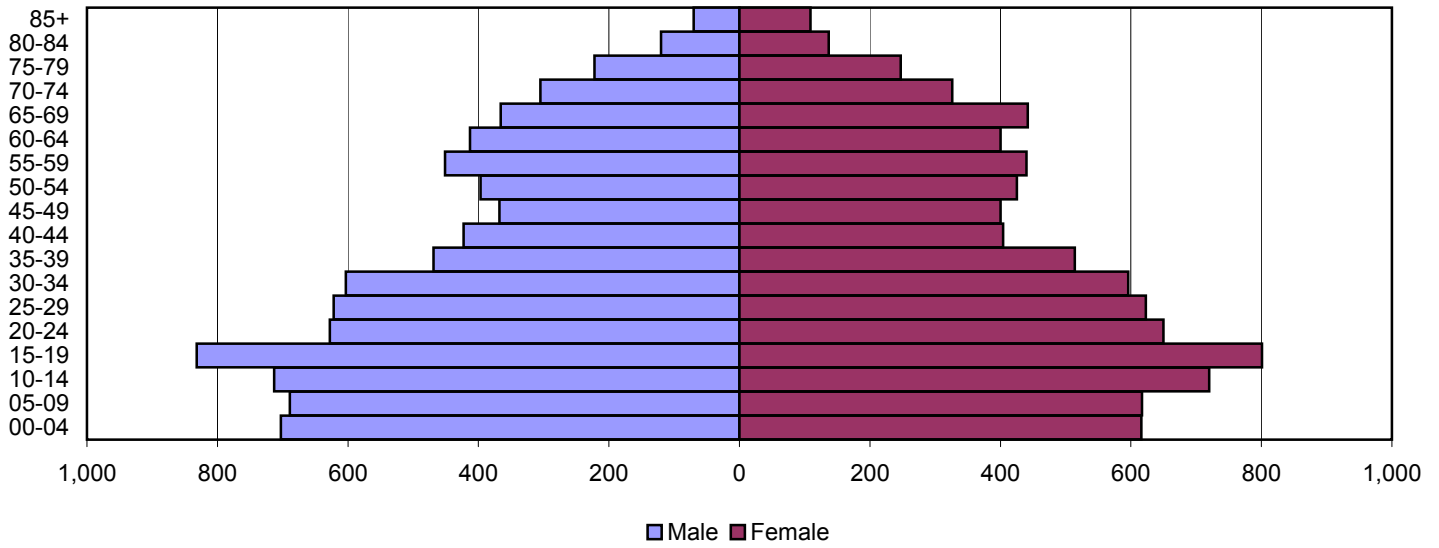

Breckinridge County Population Pyramids

1980

1990