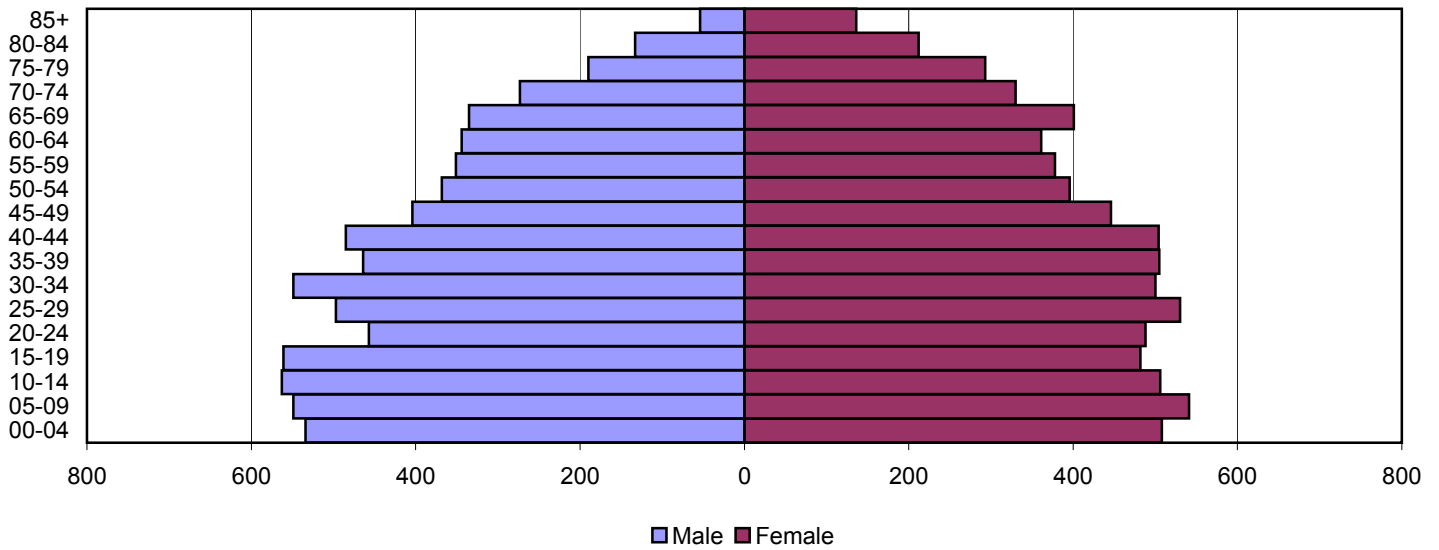

Allen County Population Pyramids

1980

1990

2000

Source: 1980, 1990, and 2000 Census

Produced by the Office of Workforce Research and Analysis, Kentucky Cabinet for Workforce Development