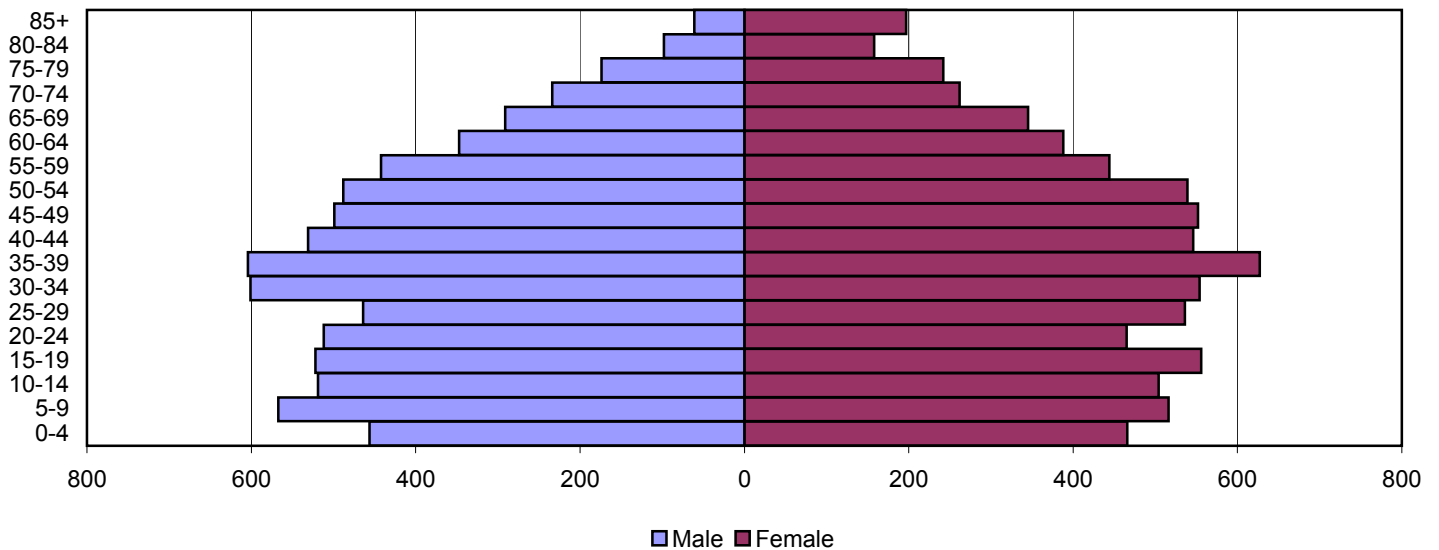

Source: 1980, 1990, and 2000 Census

Produced by the Office of Workforce Research and Analysis, Kentucky Cabinet for Workforce Development