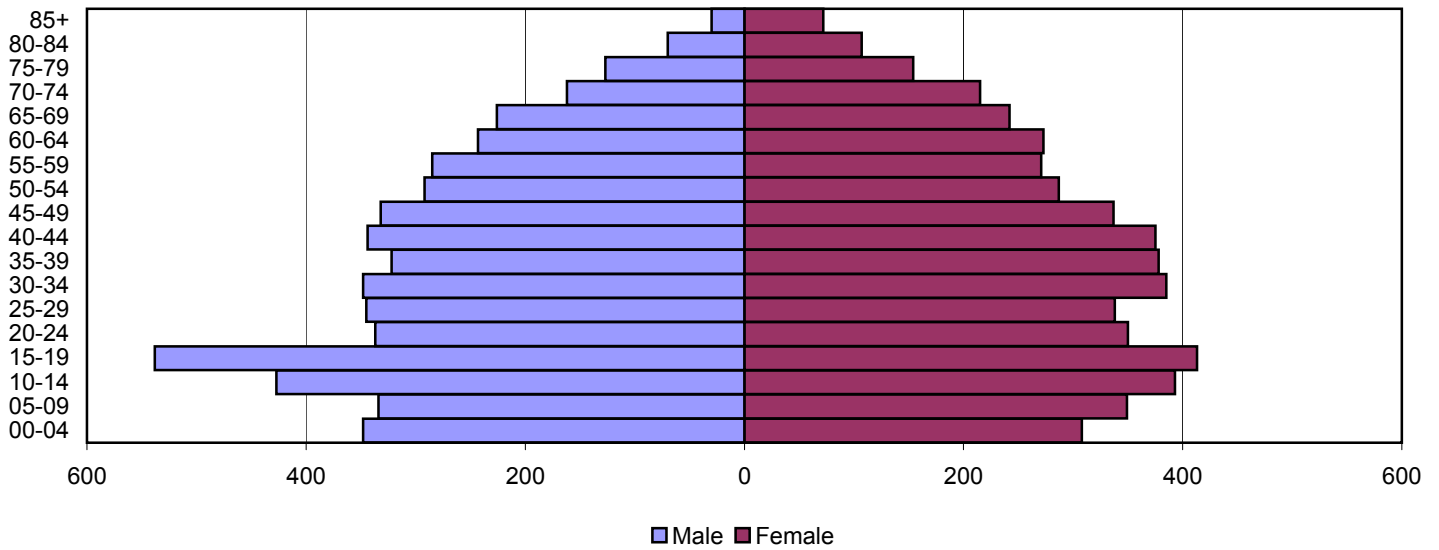

Edmonson County Population Pyramids

1980

1990

2000

Source: 1980, 1990, and 2000 Census

Produced by the Office of Workforce Research and Analysis, Kentucky Cabinet for Workforce Development