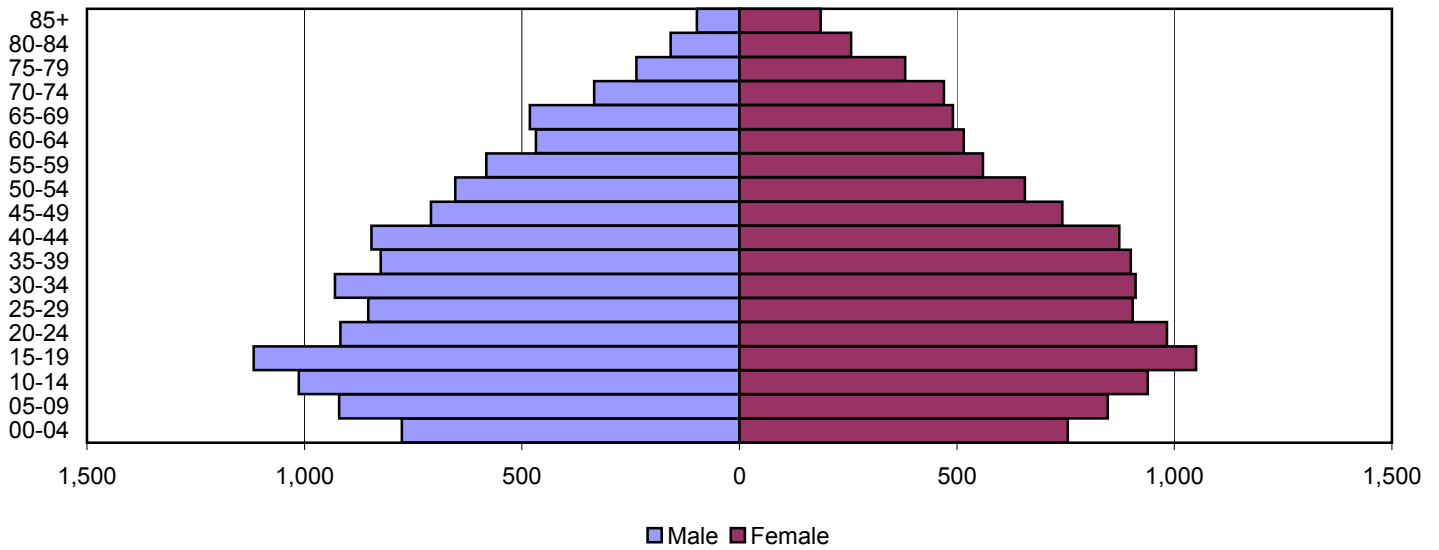

Carter County Population Pyramids

1980

1990

2000

Source: 1980, 1990, and 2000 Census

Produced by the Office of Workforce Research and Analysis, Kentucky Cabinet for Workforce Development