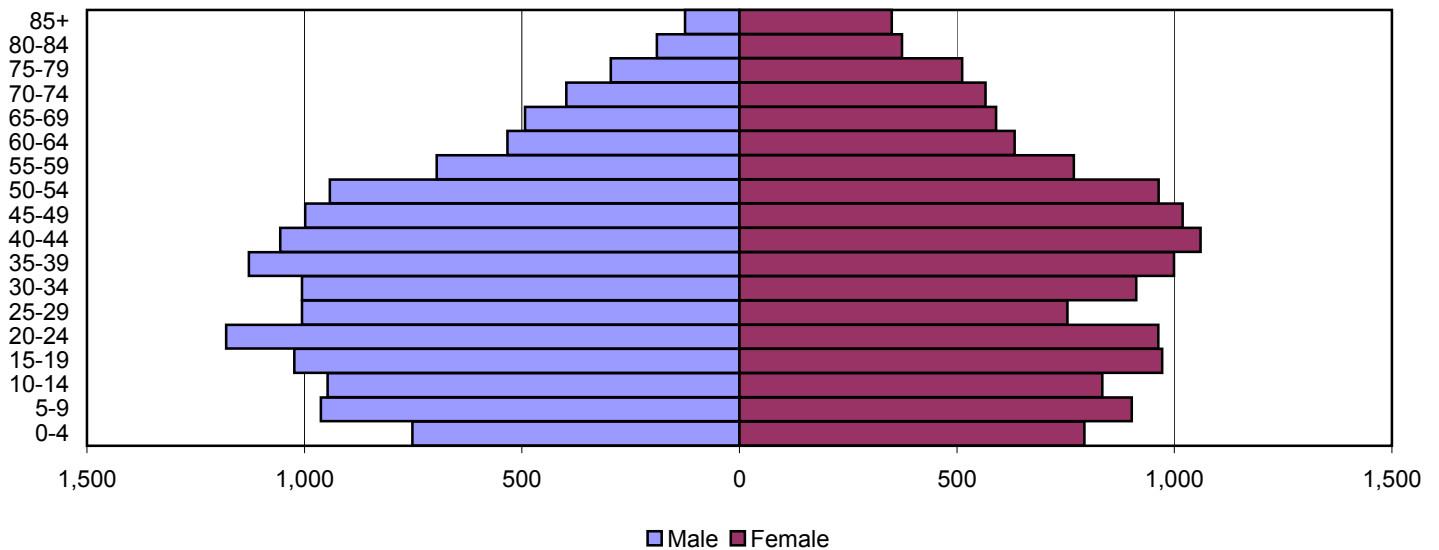

# Boyle County Population Pyramids

1980

1990

2000

Source: 1980, 1990, and 2000 Census

Produced by the Office of Workforce Research and Analysis, Kentucky Cabinet for Workforce Development