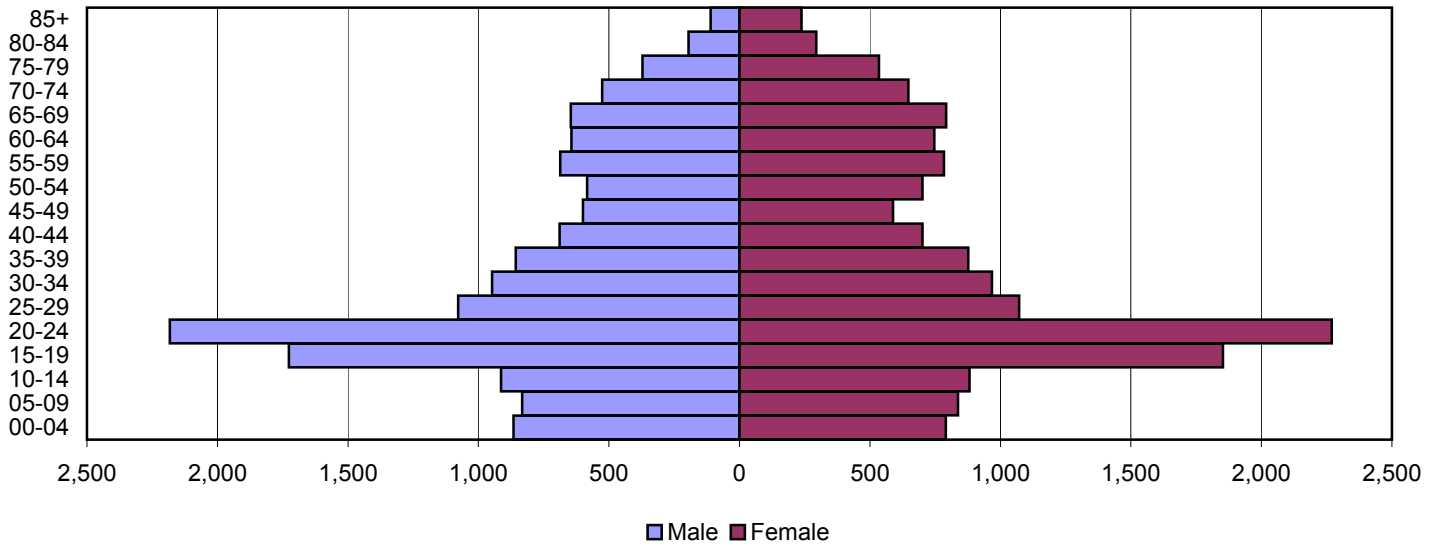

Calloway County Population Pyramids

1980

1990