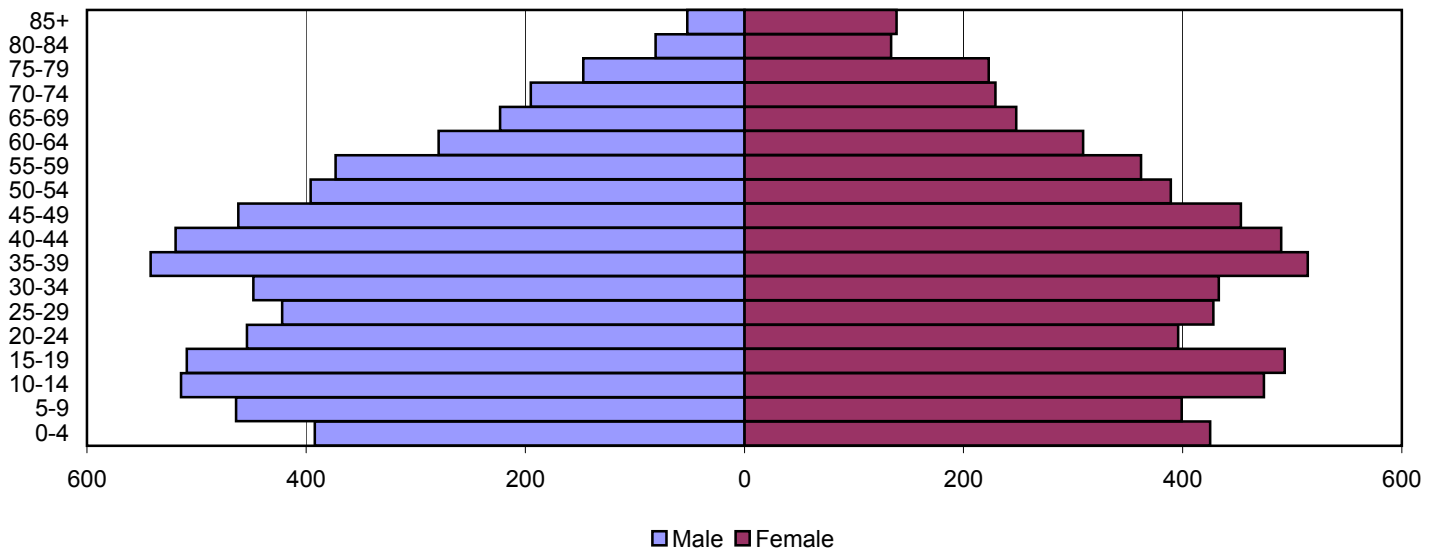

# Butler County Population Pyramids

1980

1990

2000

Source: 1980, 1990, and 2000 Census

Produced by the Office of Workforce Research and Analysis, Kentucky Cabinet for Workforce Development