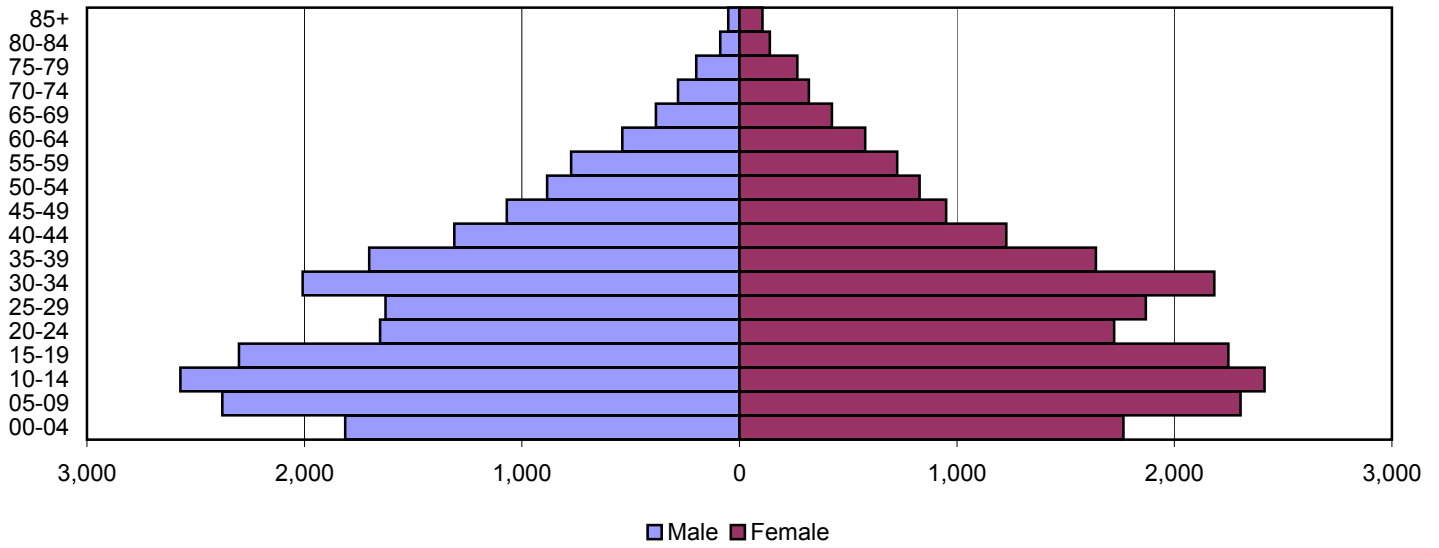

Bullitt County Population Pyramids

1980

1990