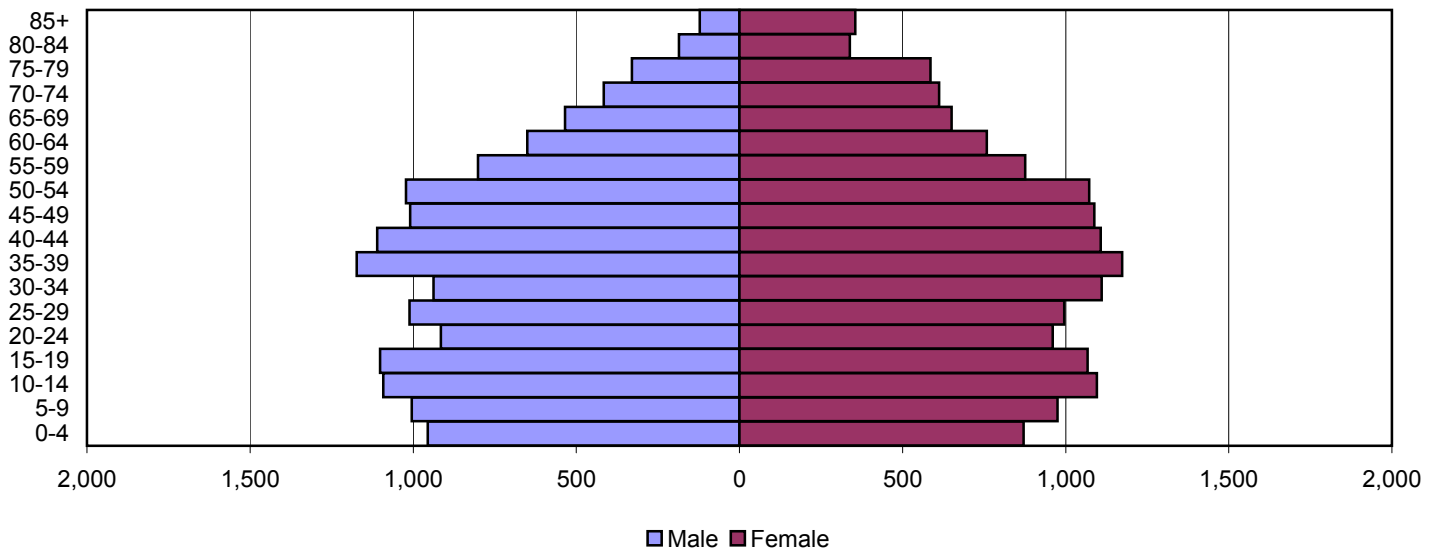

# Bell County Population Pyramids

1980

1990

2000

Source: 1980, 1990, and 2000 Census

Produced by the Office of Workforce Research and Analysis, Kentucky Cabinet for Workforce Development