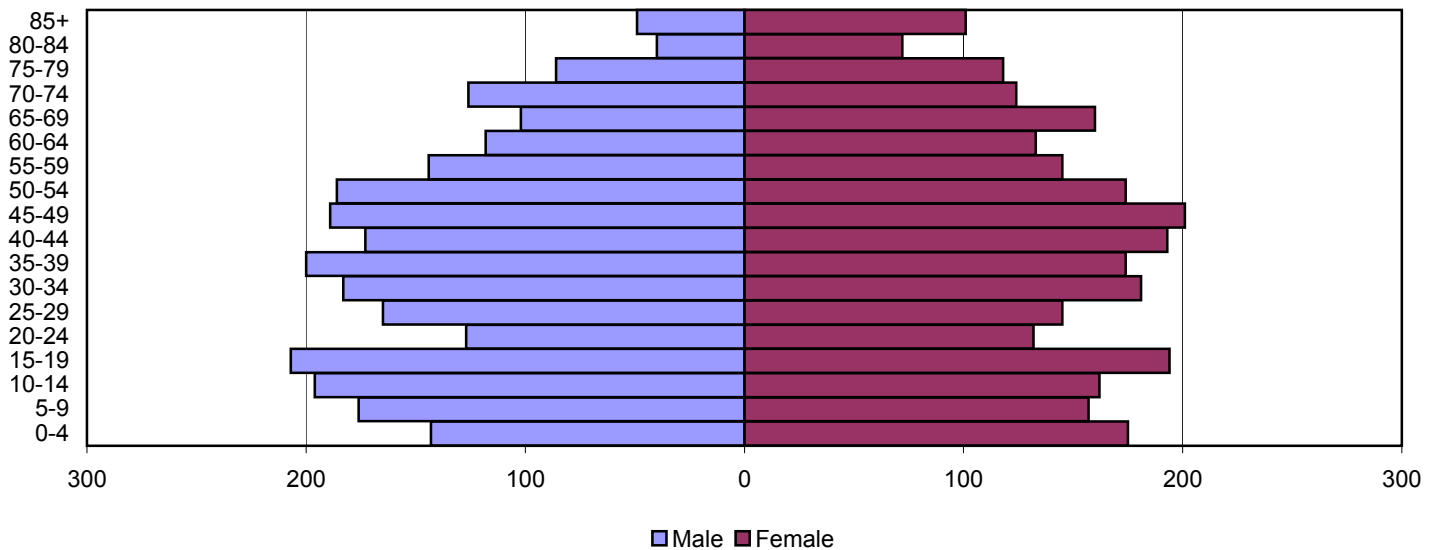

# Carlisle County Population Pyramids

1980

1990

2000

Source: 1980, 1990, and 2000 Census

Produced by the Office of Workforce Research and Analysis, Kentucky Cabinet for Workforce Development