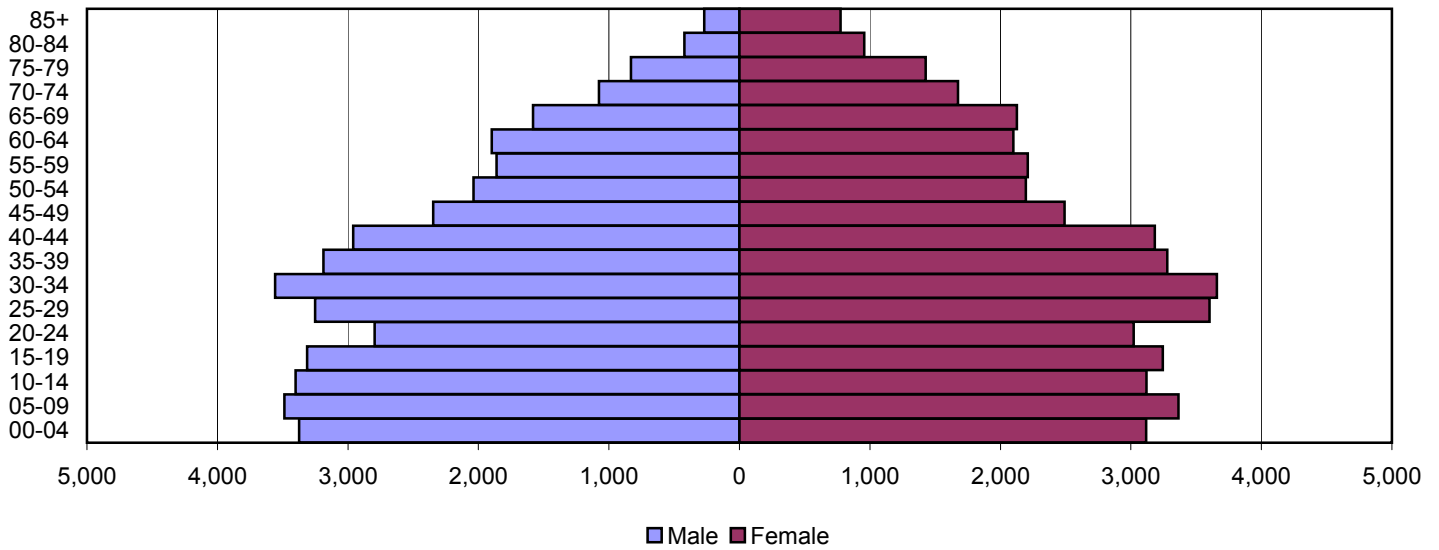

Daviess County Population Pyramids

1980

1990

2000

Source: 1980, 1990, and 2000 Census

Produced by the Office of Workforce Research and Analysis, Kentucky Cabinet for Workforce Development