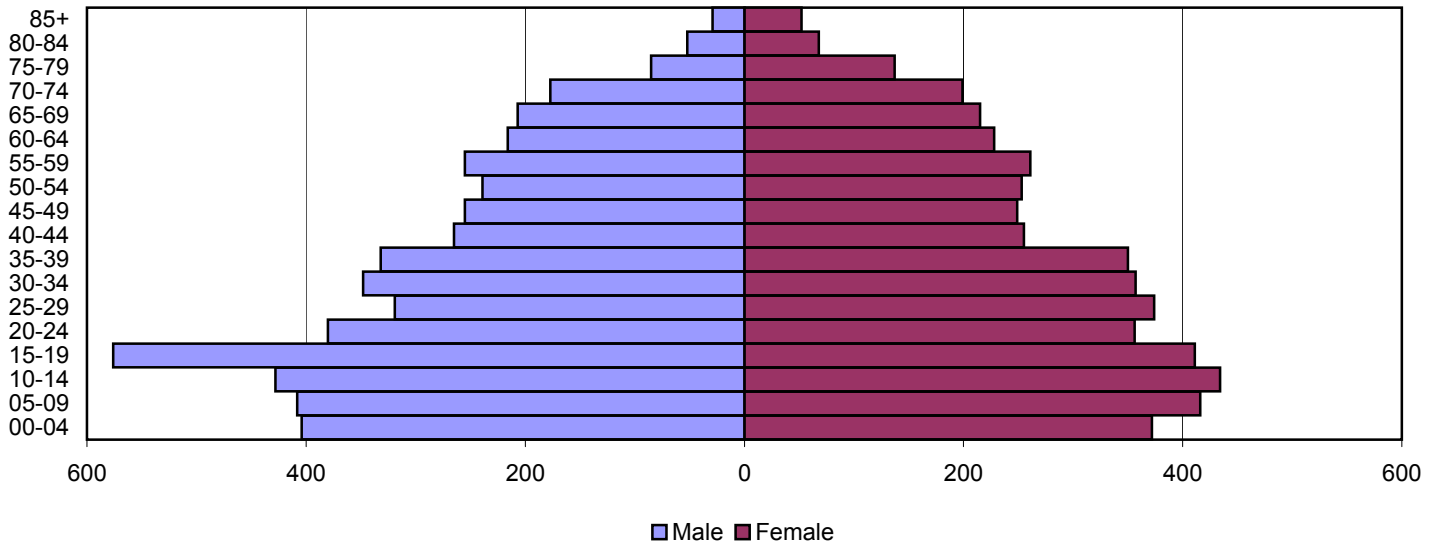

Edmonson County Population Pyramids

1980

1990