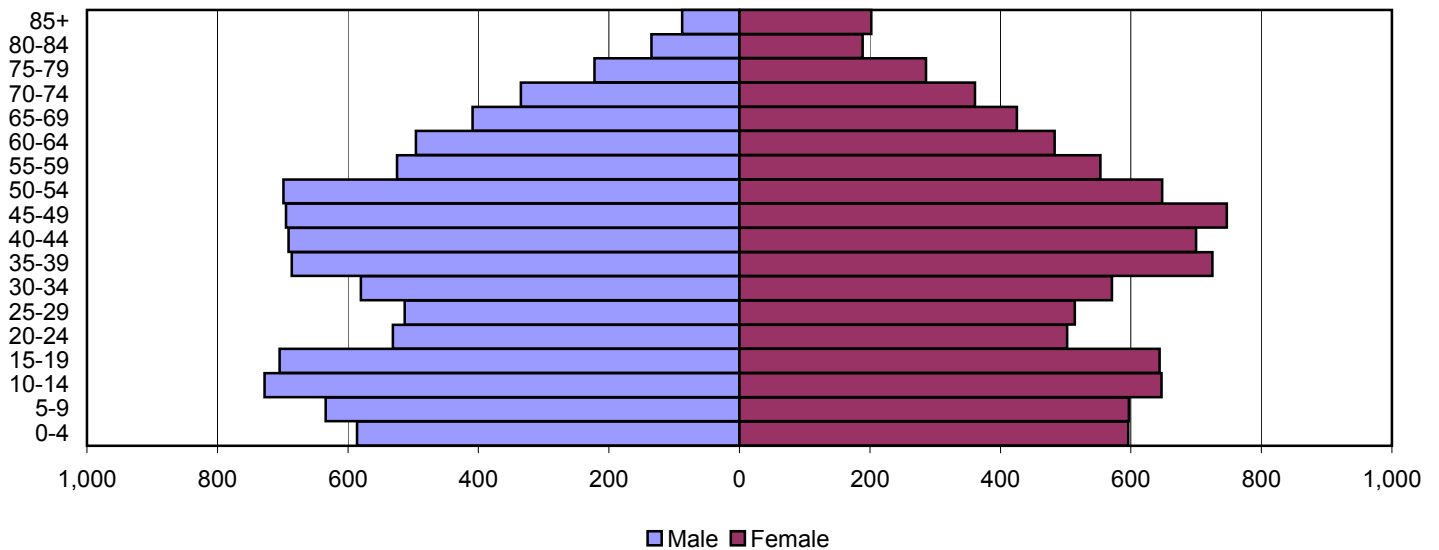

# Breckinridge County Population Pyramids

1980

1990

2000

Source: 1980, 1990, and 2000 Census

Produced by the Office of Workforce Research and Analysis, Kentucky Cabinet for Workforce Development