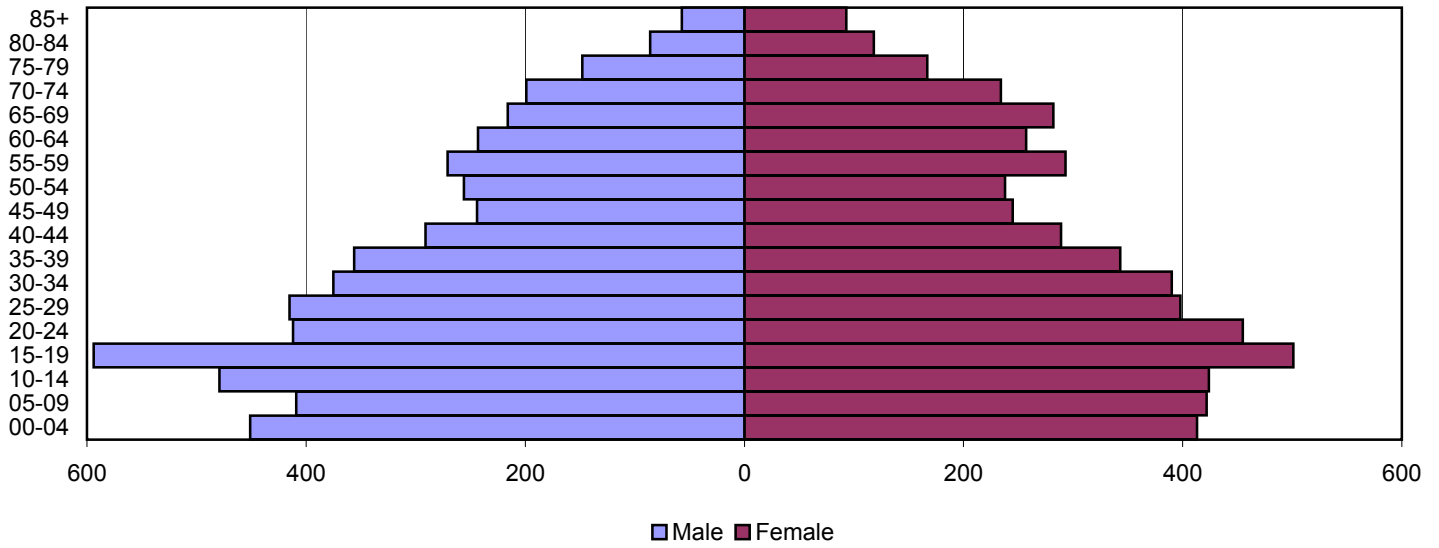

Butler County Population Pyramids

1980

1990