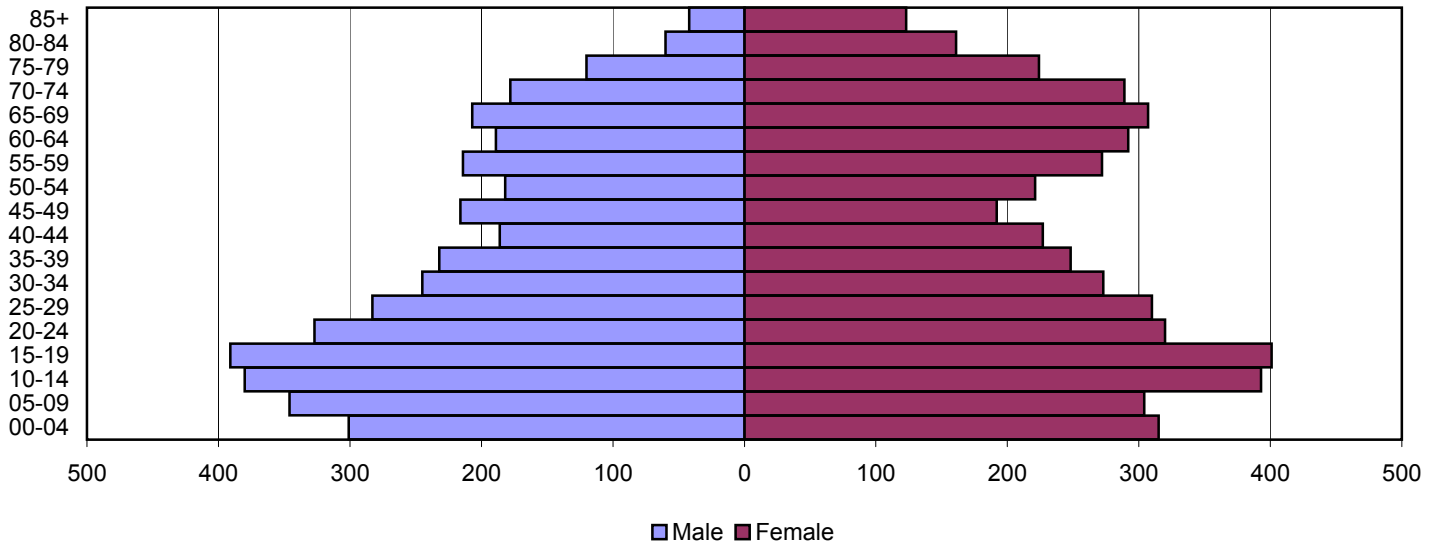

Fulton County Population Pyramids

1980

1990