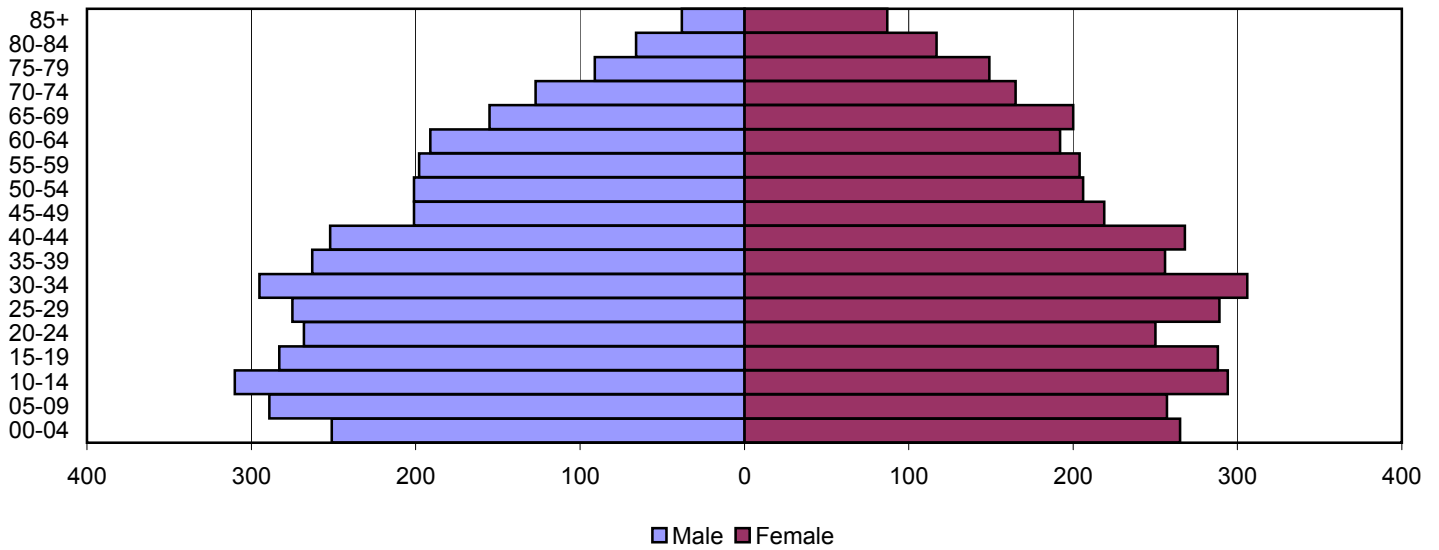

Bracken County Population Pyramids

1980

1990

2000

Source: 1980, 1990, and 2000 Census

Produced by the Office of Workforce Research and Analysis, Kentucky Cabinet for Workforce Development