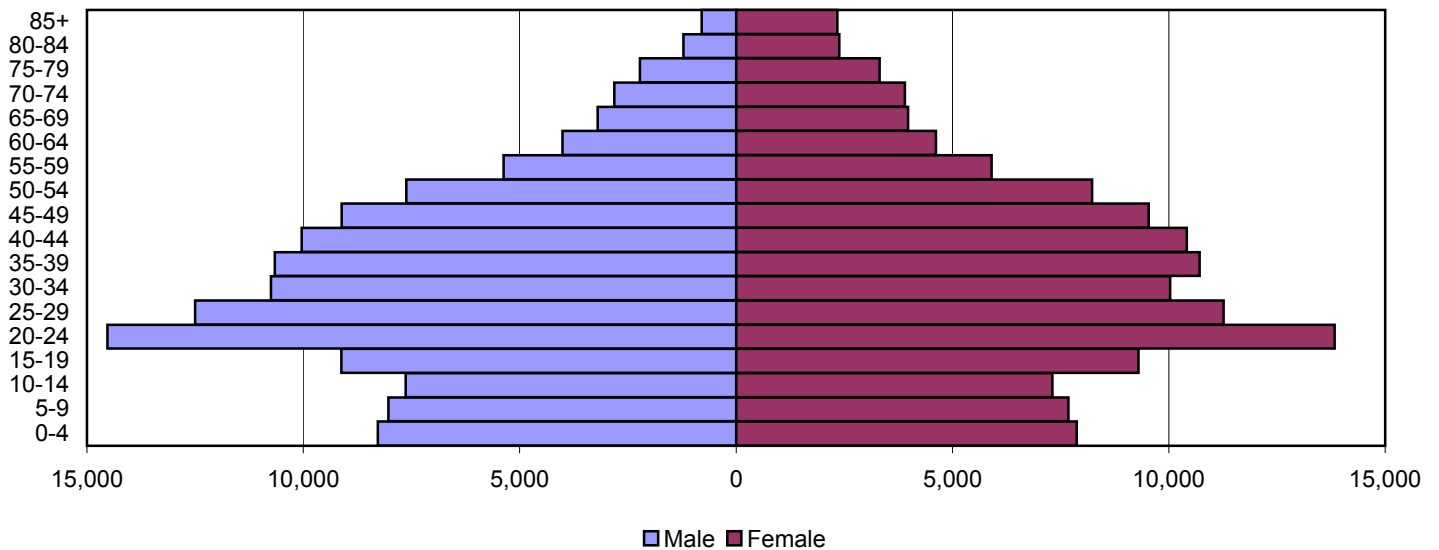

# Fayette County Population Pyramids

1980

1990

2000

Source: 1980, 1990, and 2000 Census

Produced by the Office of Workforce Research and Analysis, Kentucky Cabinet for Workforce Development