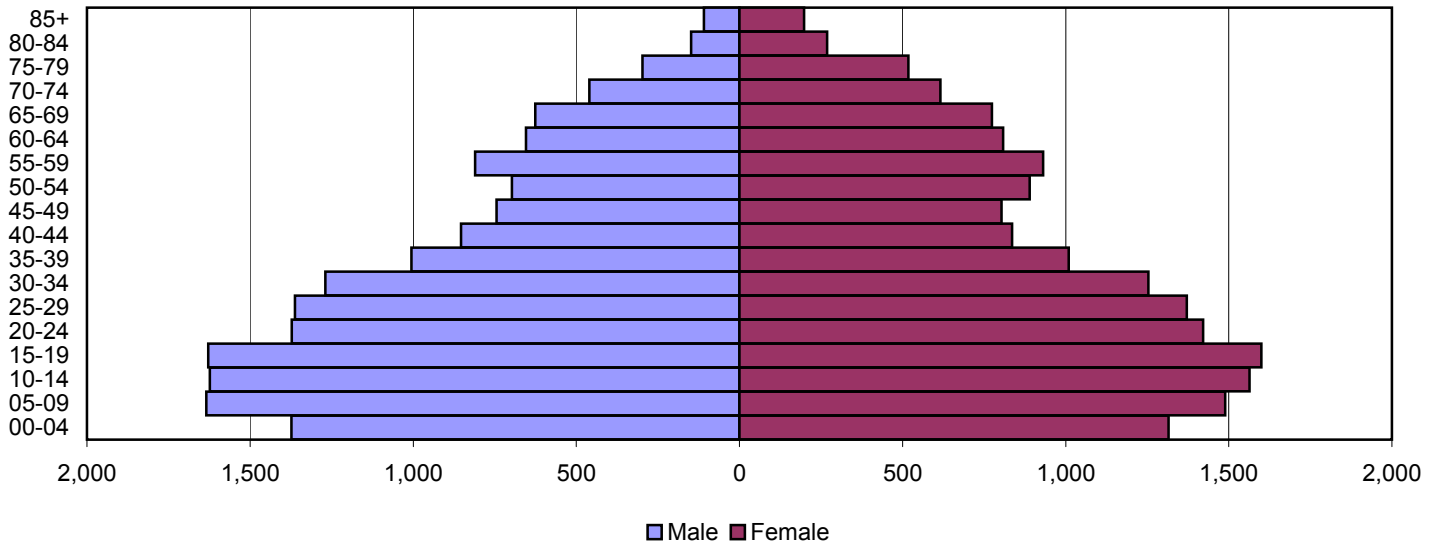

Bell County Population Pyramids

1980

1990