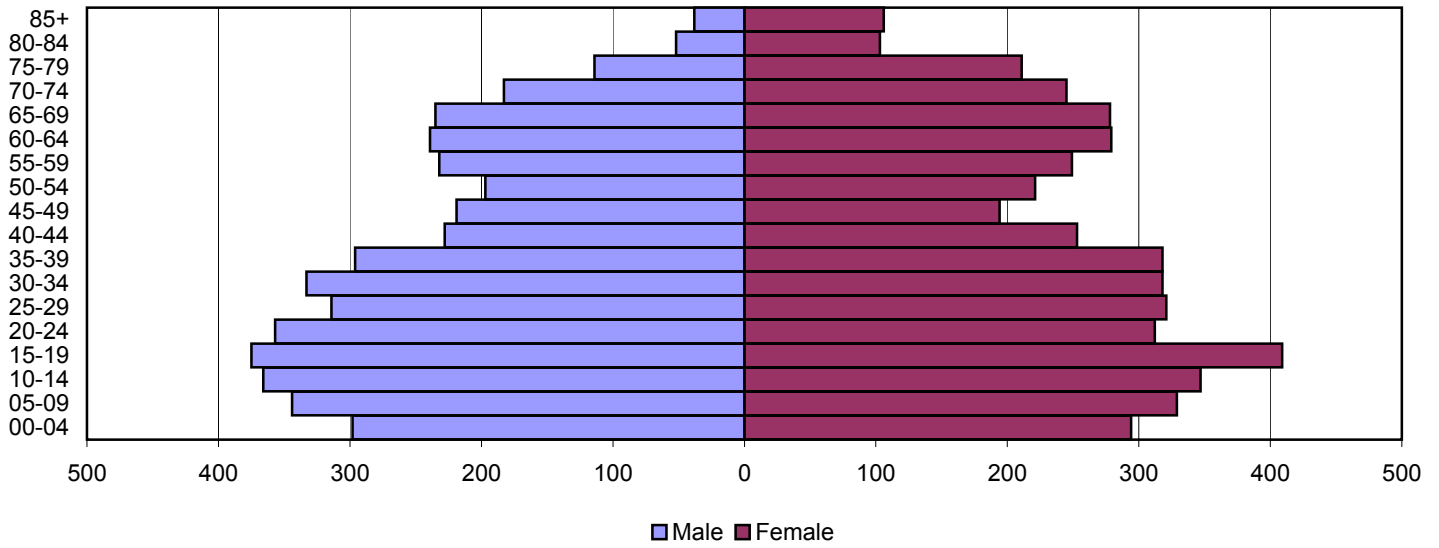

Crittenden County Population Pyramids

1980

1990