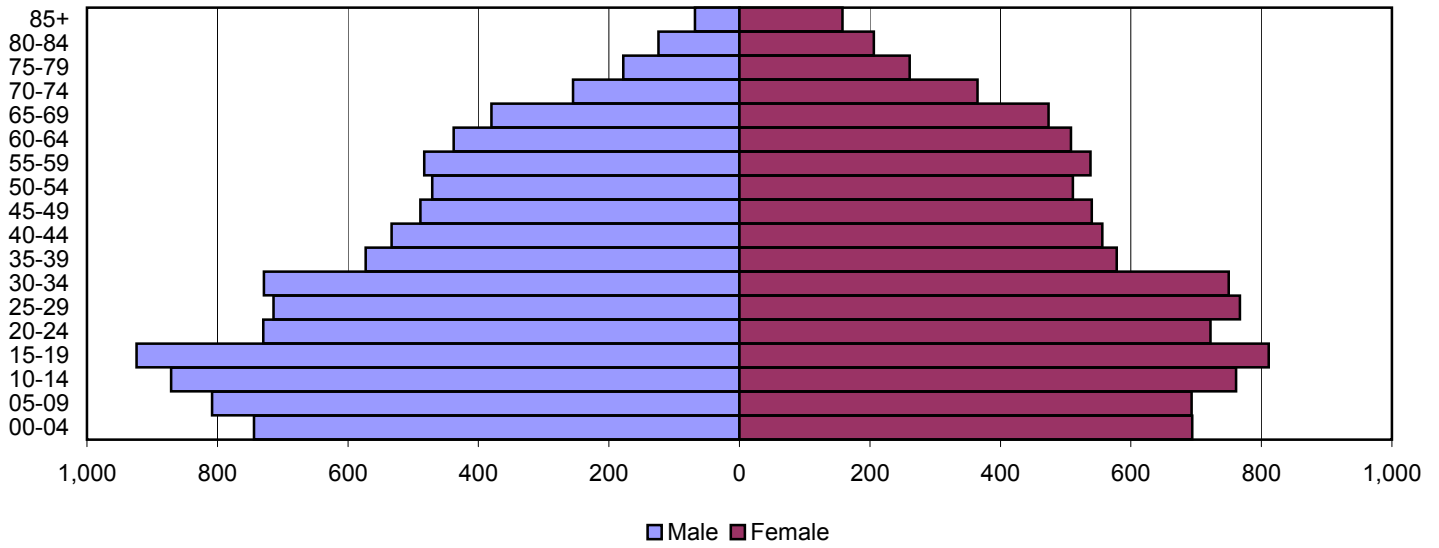

Bourbon County Population Pyramids

1980

1990