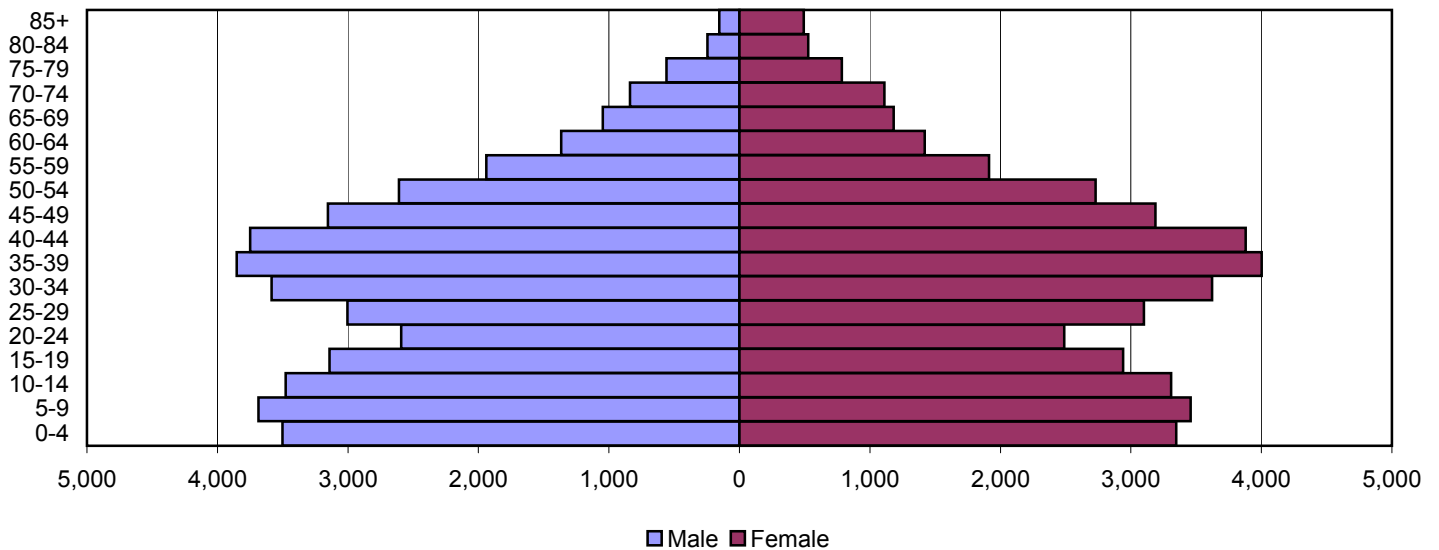

# Boone County Population Pyramids

1980

1990

2000

Source: 1980, 1990, and 2000 Census

Produced by the Office of Workforce Research and Analysis, Kentucky Cabinet for Workforce Development