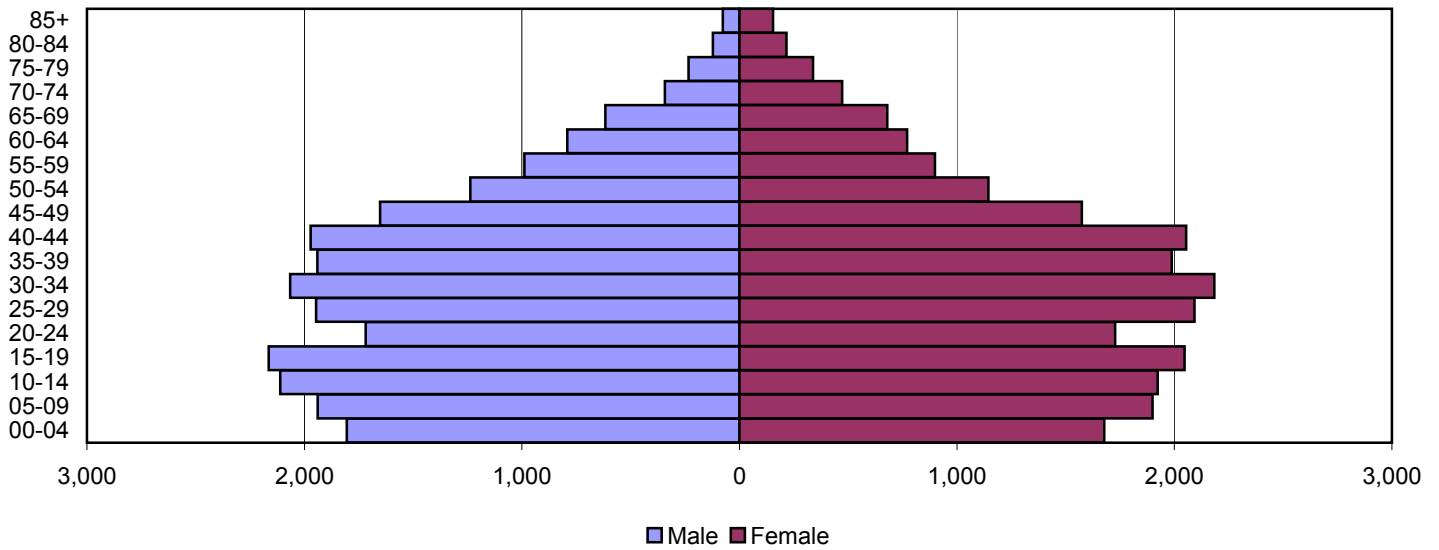

Bullitt County Population Pyramids

1980

1990

2000

Source: 1980, 1990, and 2000 Census

Produced by the Office of Workforce Research and Analysis, Kentucky Cabinet for Workforce Development