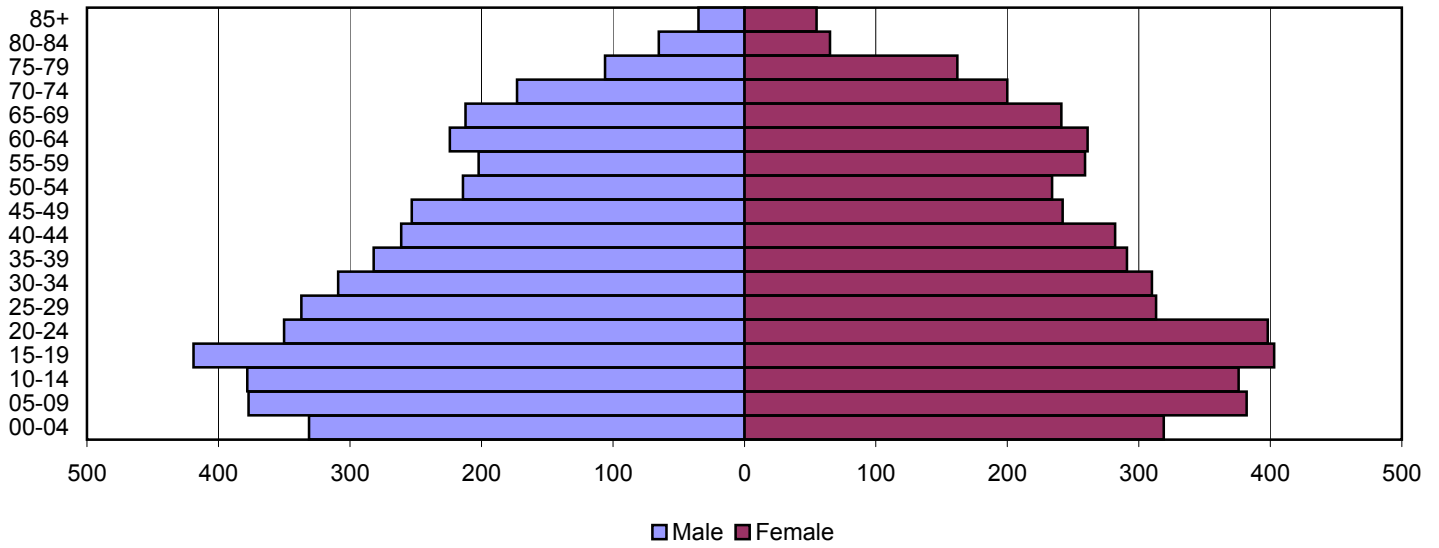

Clinton County Population Pyramids

1980

1990