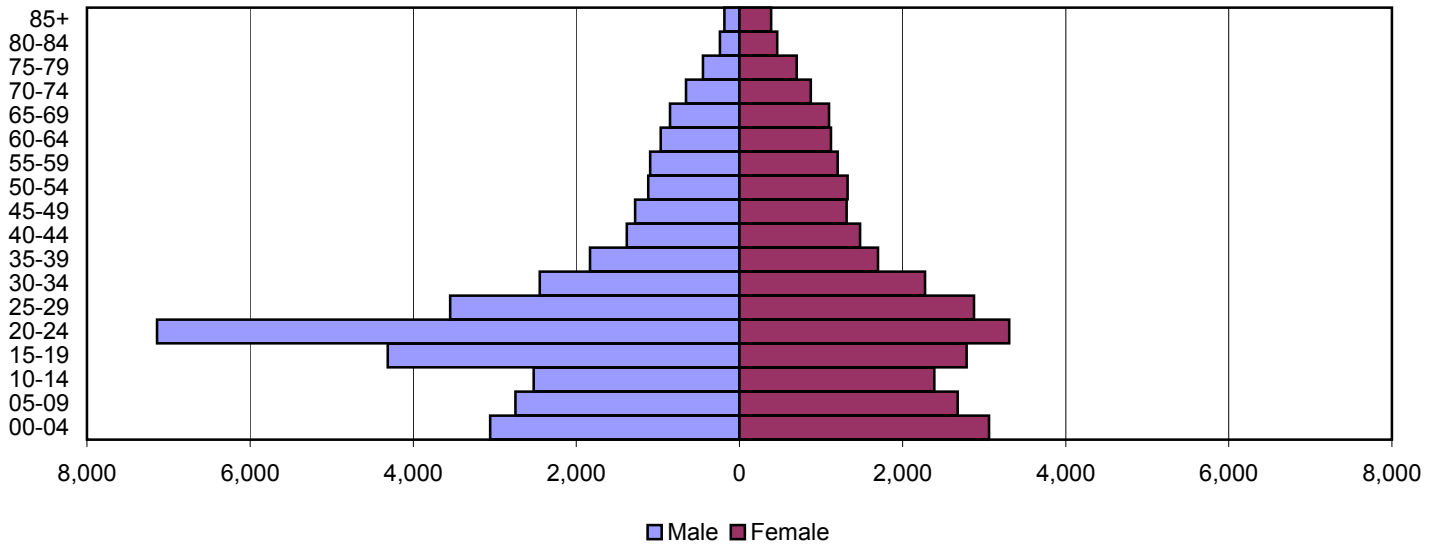

Christian County Population Pyramids

1980

1990