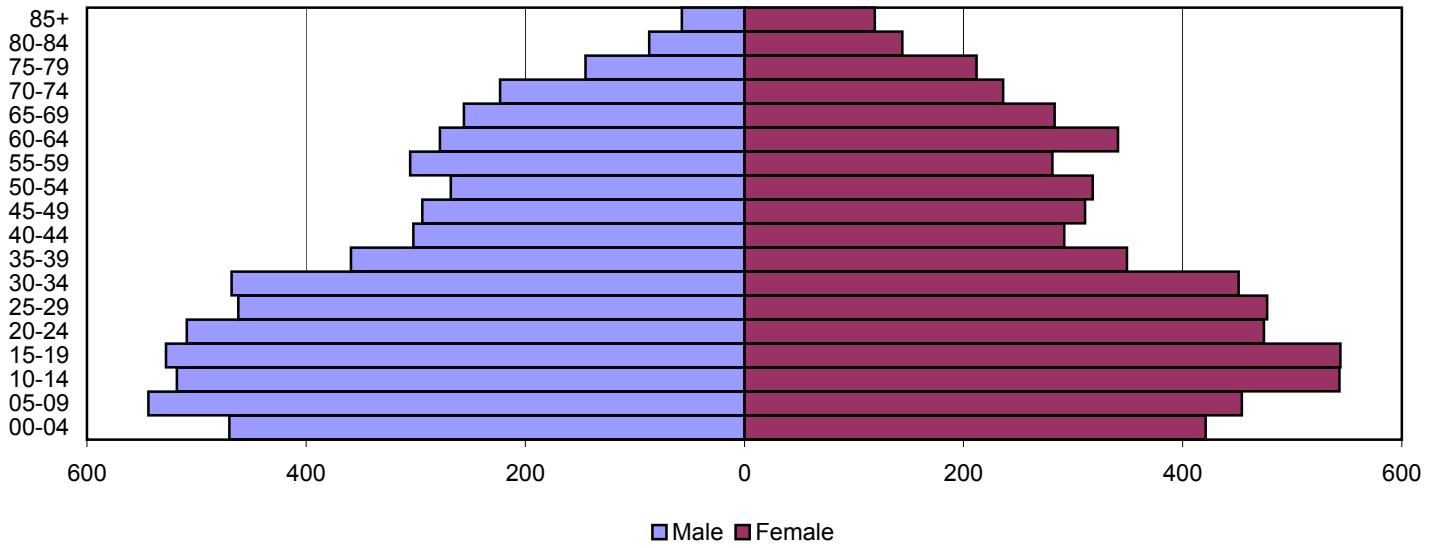

Fleming County Population Pyramids

1980

1990