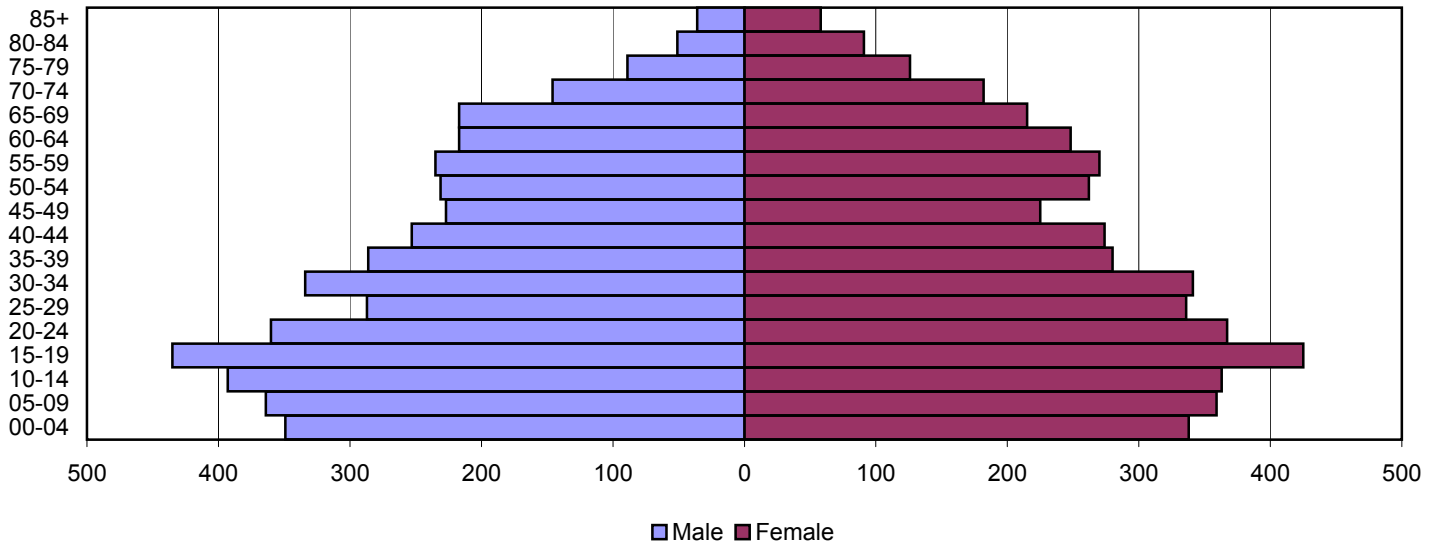

Carroll County Population Pyramids

1980

1990