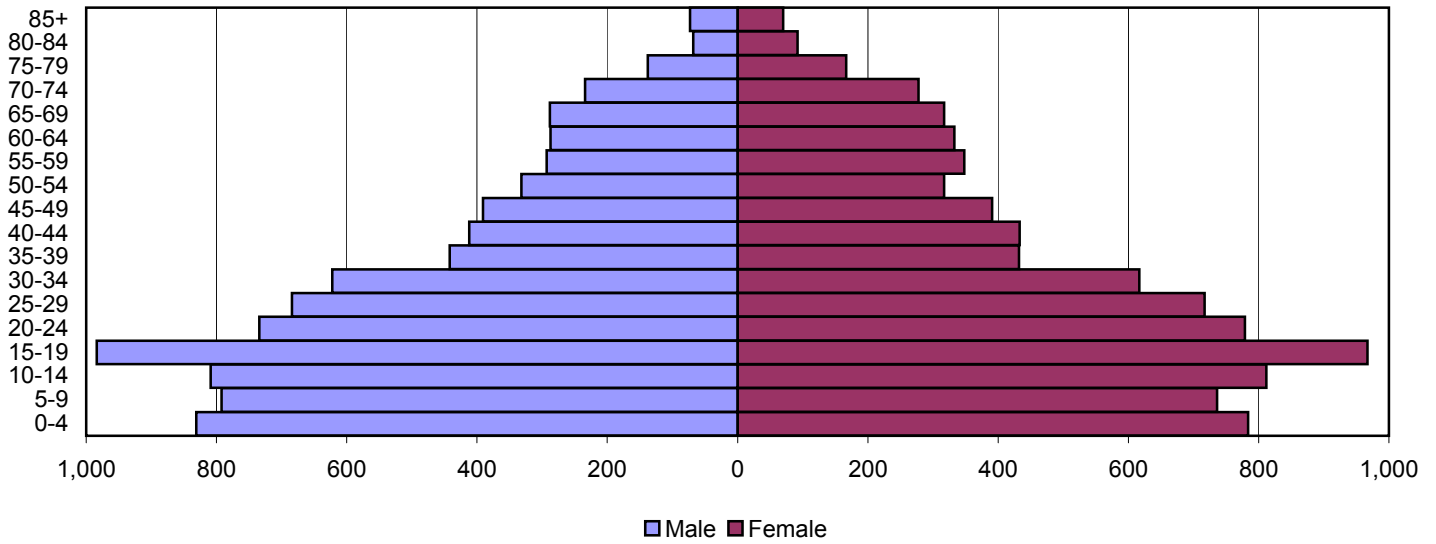

Breathitt County Population Pyramids

1980

1990