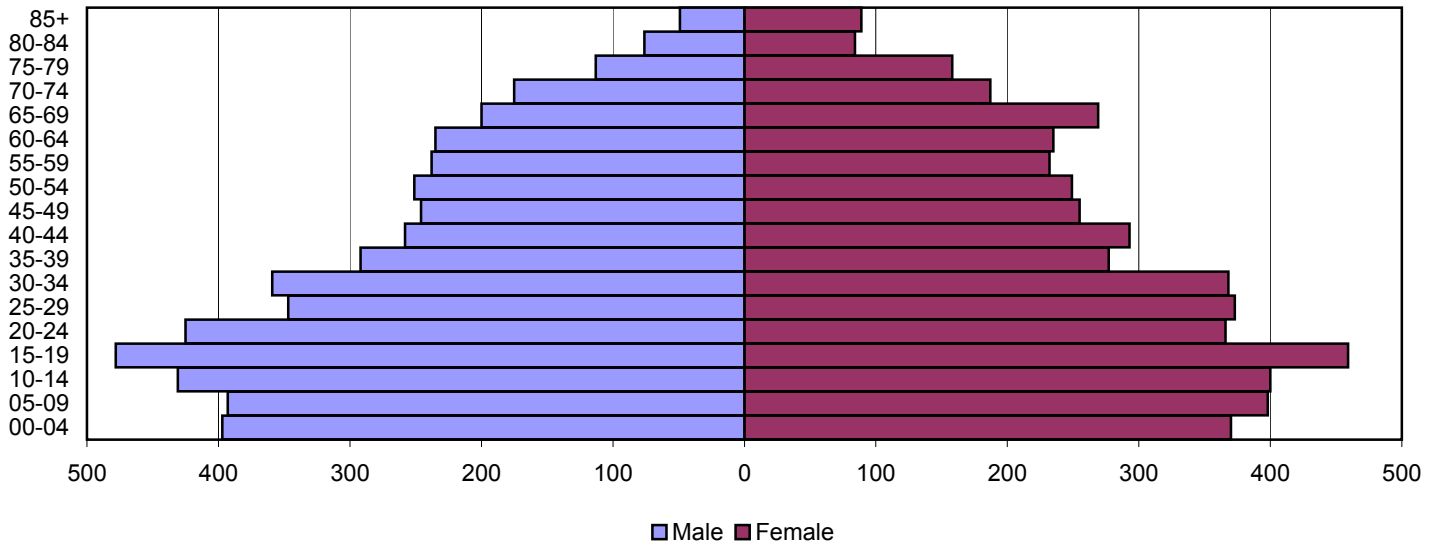

Bath County Population Pyramids

1980

1990