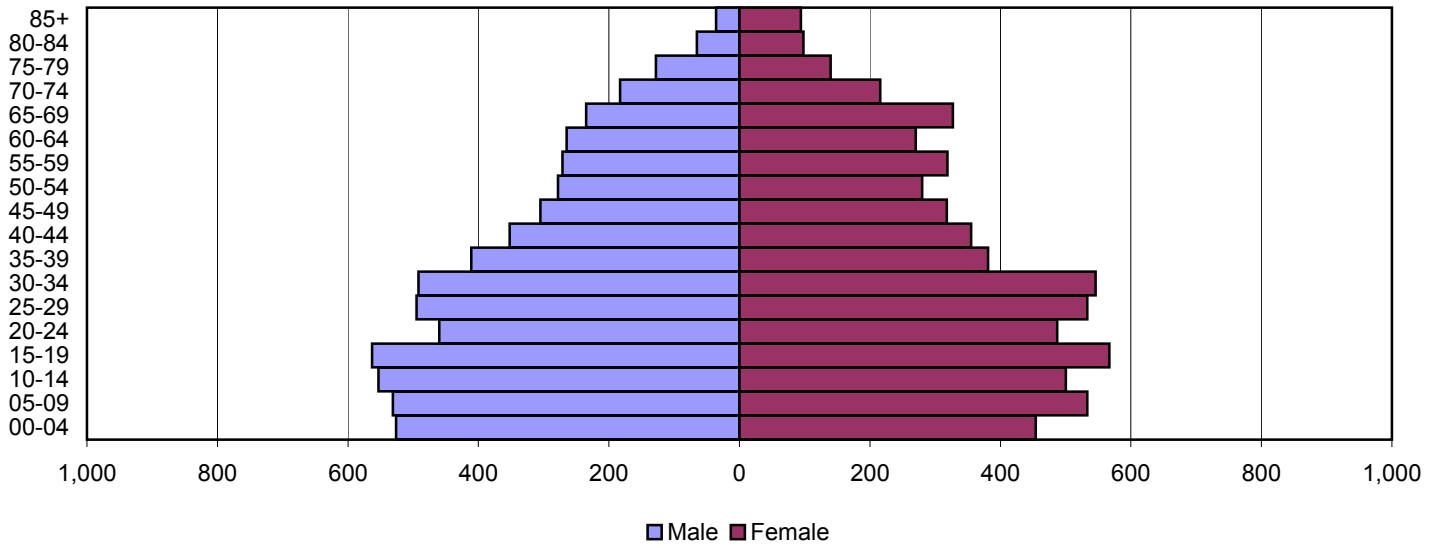

Anderson County Population Pyramids

1980

1990