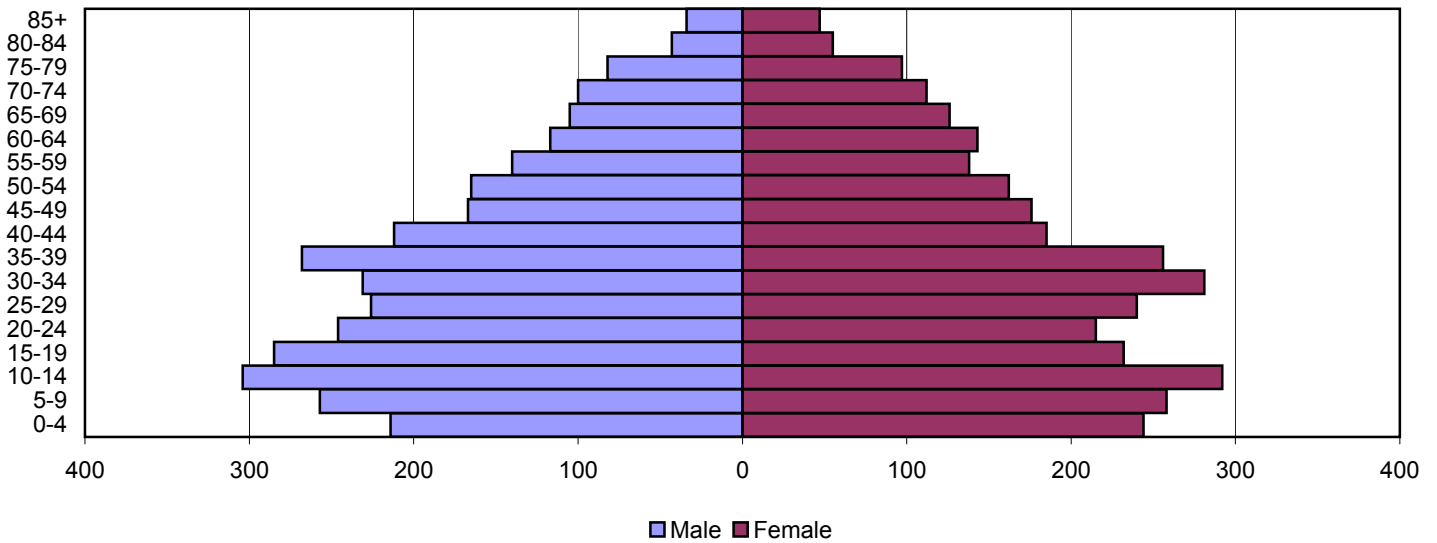

Elliott County Population Pyramids

1980

1990

2000

Source: 1980, 1990, and 2000 Census

Produced by the Office of Workforce Research and Analysis, Kentucky Cabinet for Workforce Development