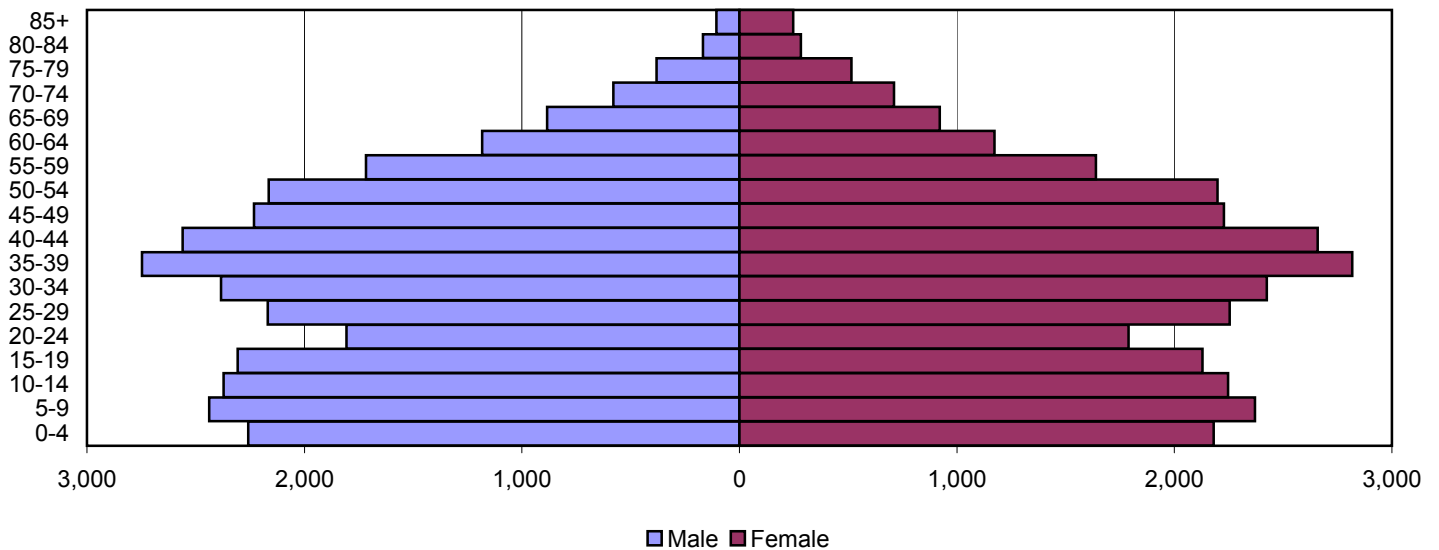

# Bullitt County Population Pyramids

1980

1990

2000

Source: 1980, 1990, and 2000 Census

Produced by the Office of Workforce Research and Analysis, Kentucky Cabinet for Workforce Development