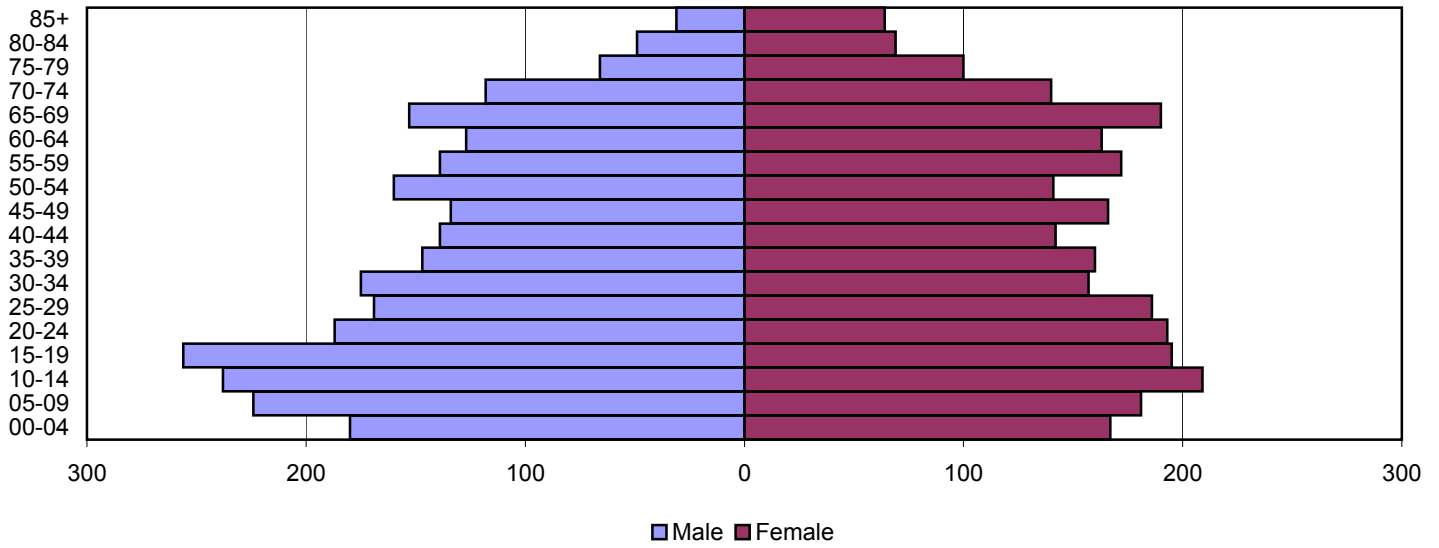

Carlisle County Population Pyramids

1980

1990