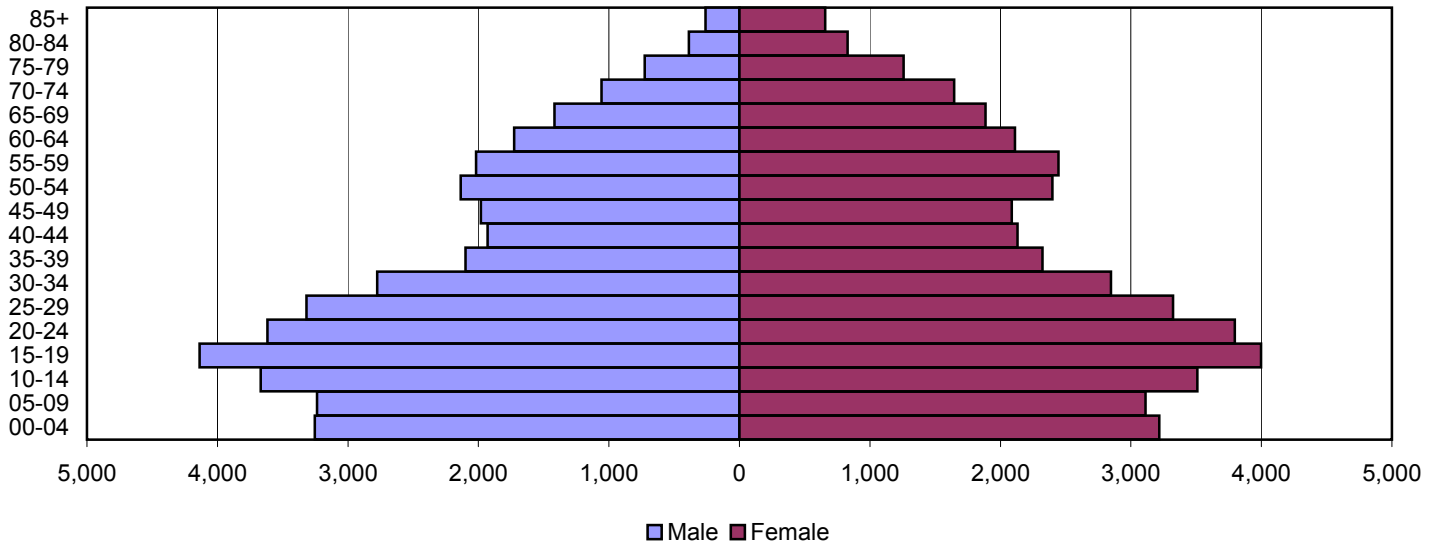

Campbell County Population Pyramids

1980

1990