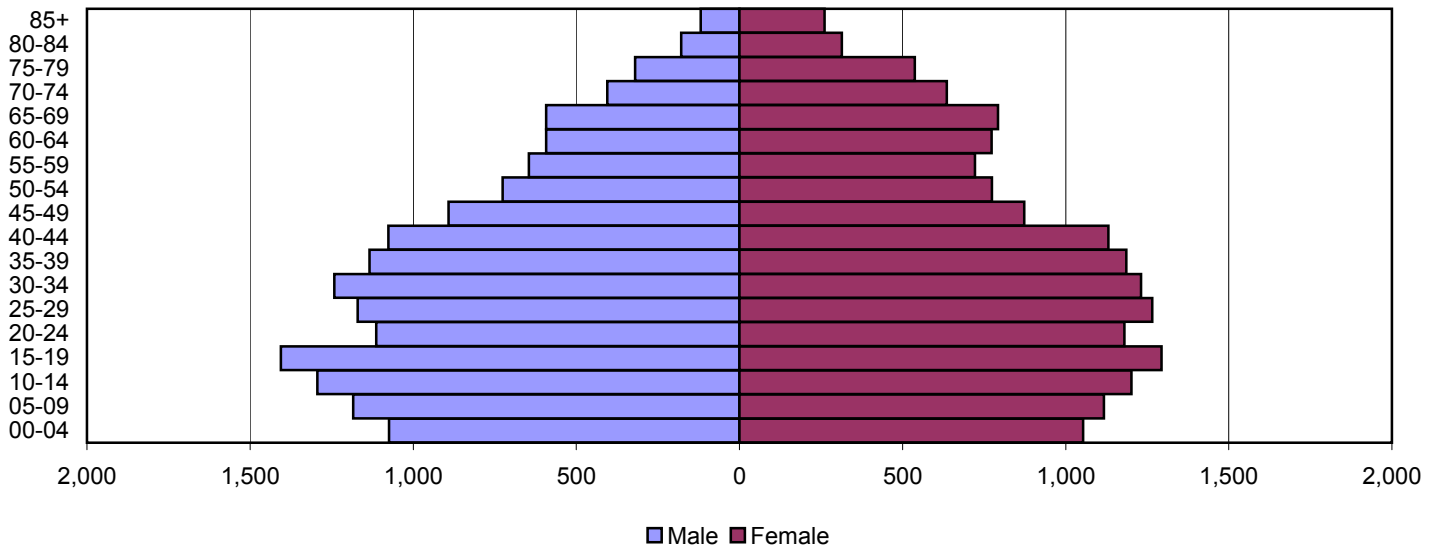

Bell County Population Pyramids

1980

1990

2000

Source: 1980, 1990, and 2000 Census

Produced by the Office of Workforce Research and Analysis, Kentucky Cabinet for Workforce Development