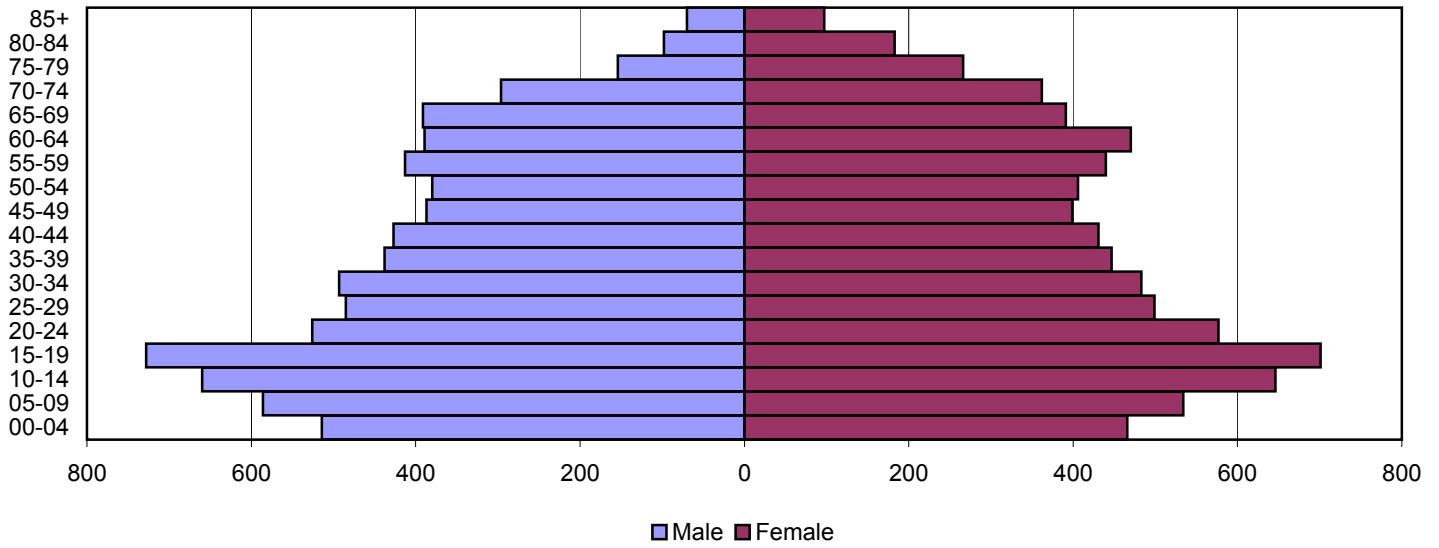

# Adair County Population Pyramids

1980

1990

2000

Source: 1980, 1990, and 2000 Census

Produced by the Office of Workforce Research and Analysis, Kentucky Cabinet for Workforce Development