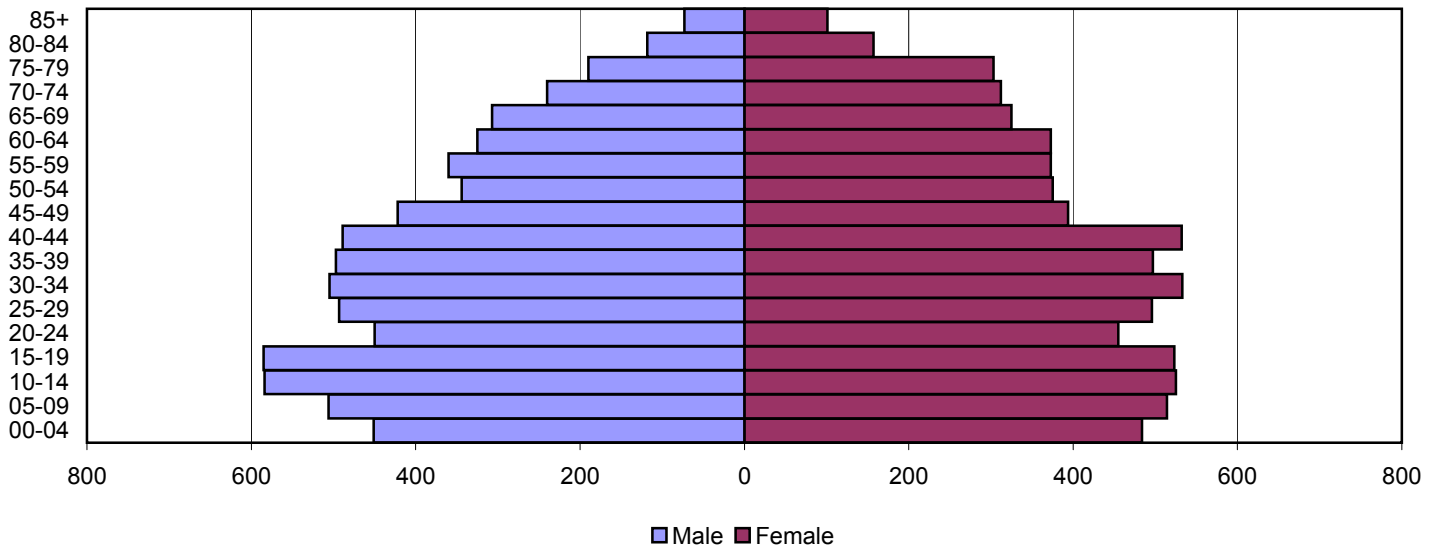

Casey County Population Pyramids

1980

1990

2000

Source: 1980, 1990, and 2000 Census

Produced by the Office of Workforce Research and Analysis, Kentucky Cabinet for Workforce Development