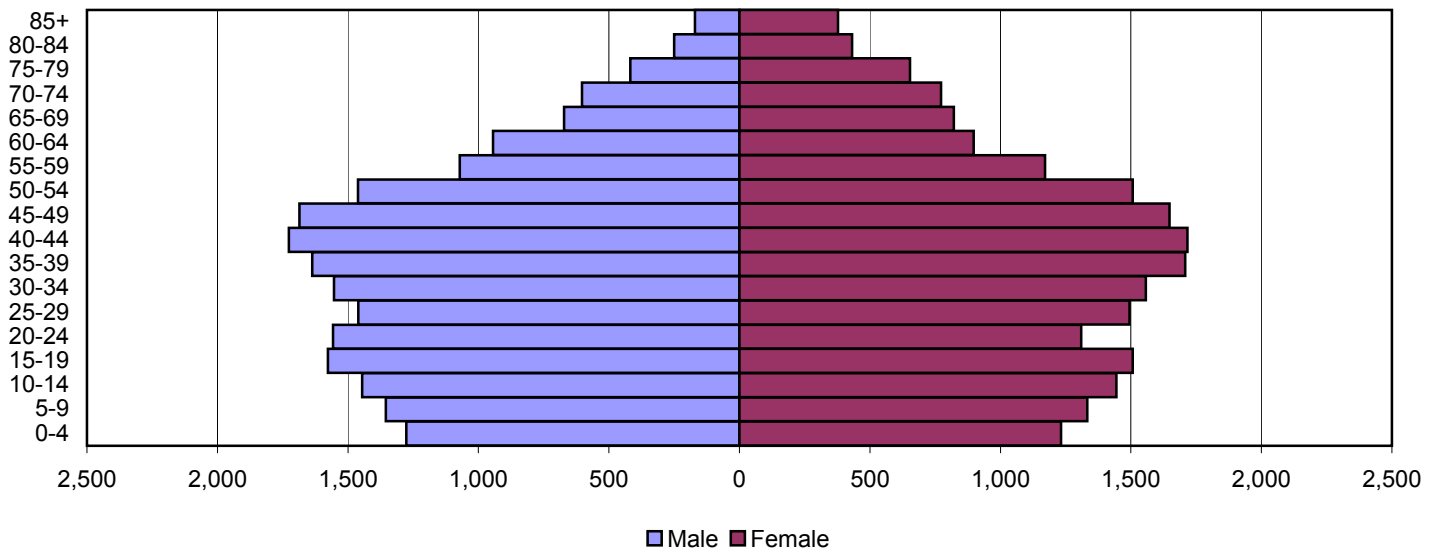

# Floyd County Population Pyramids

1980

1990

2000

Source: 1980, 1990, and 2000 Census

Produced by the Office of Workforce Research and Analysis, Kentucky Cabinet for Workforce Development