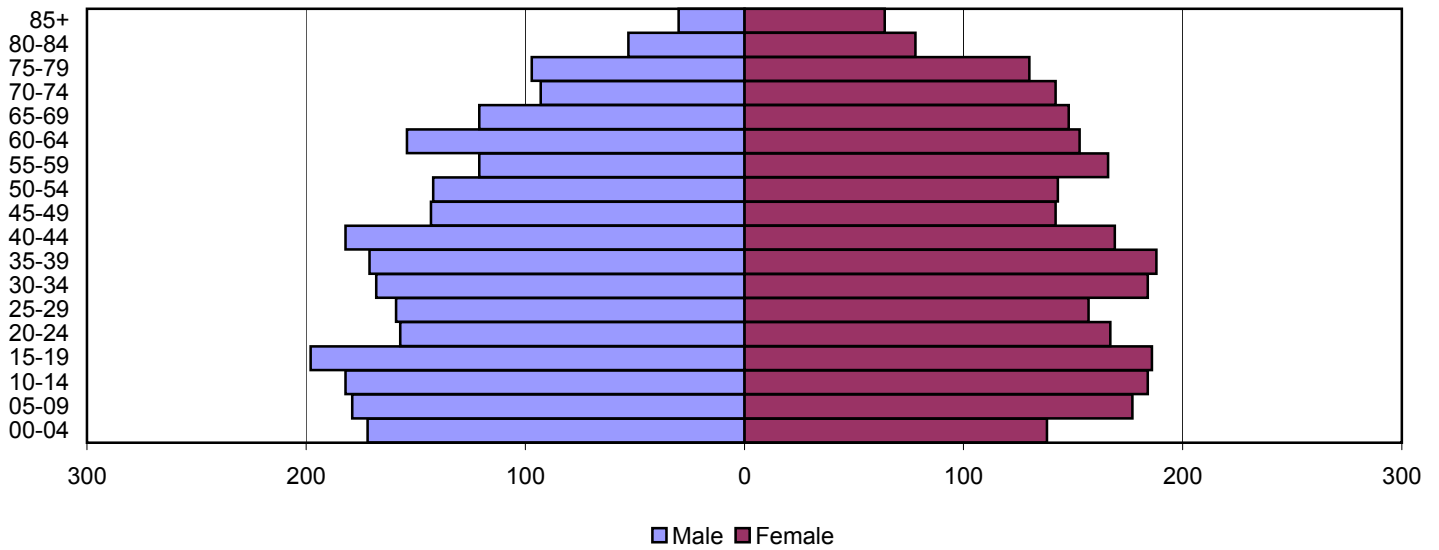

Carlisle County Population Pyramids

1980

1990

2000

Source: 1980, 1990, and 2000 Census

Produced by the Office of Workforce Research and Analysis, Kentucky Cabinet for Workforce Development