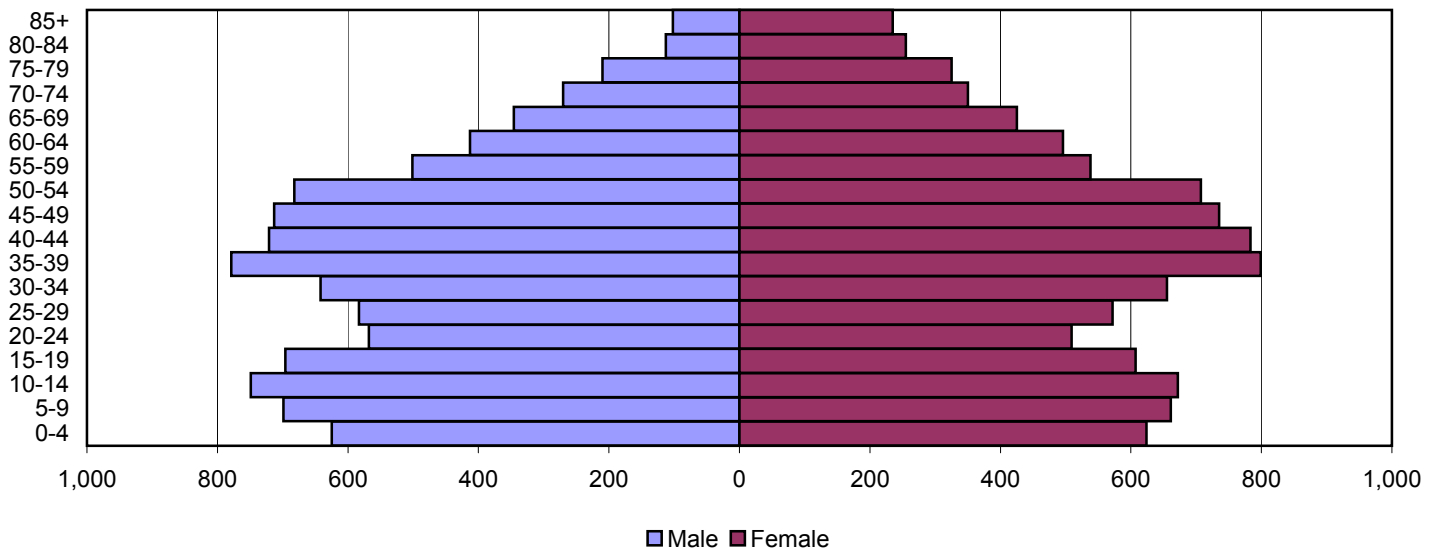

# Bourbon County Population Pyramids

1980

1990

2000

Source: 1980, 1990, and 2000 Census

Produced by the Office of Workforce Research and Analysis, Kentucky Cabinet for Workforce Development