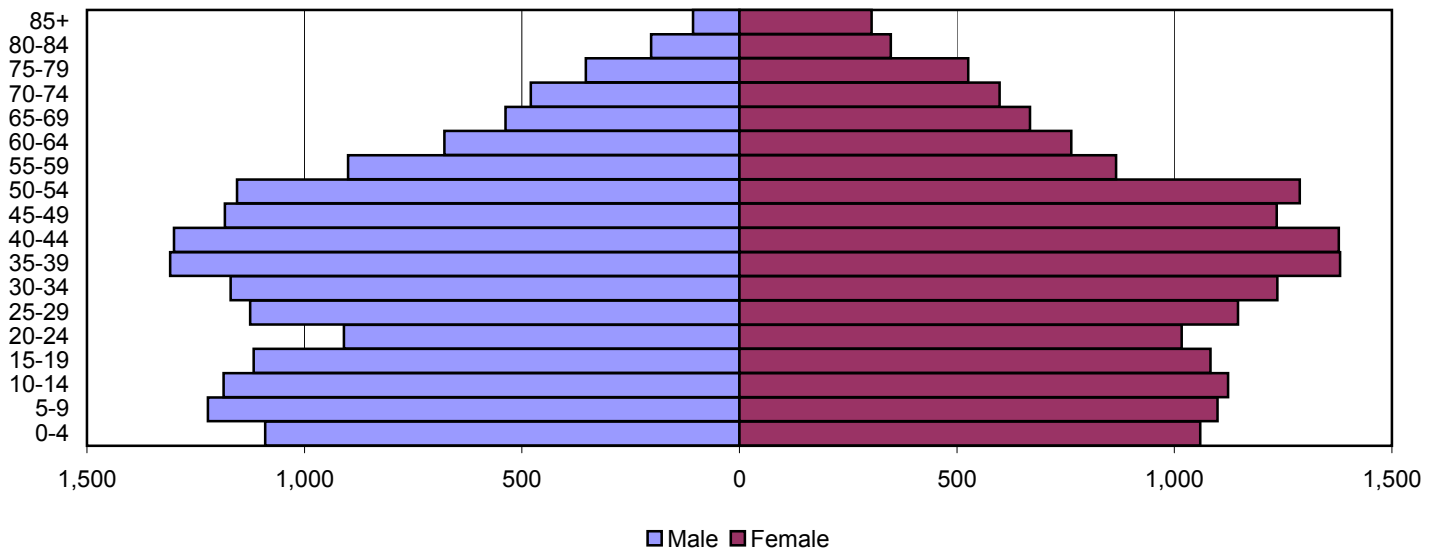

# Clark County Population Pyramids

1980

1990

2000

Source: 1980, 1990, and 2000 Census

Produced by the Office of Workforce Research and Analysis, Kentucky Cabinet for Workforce Development