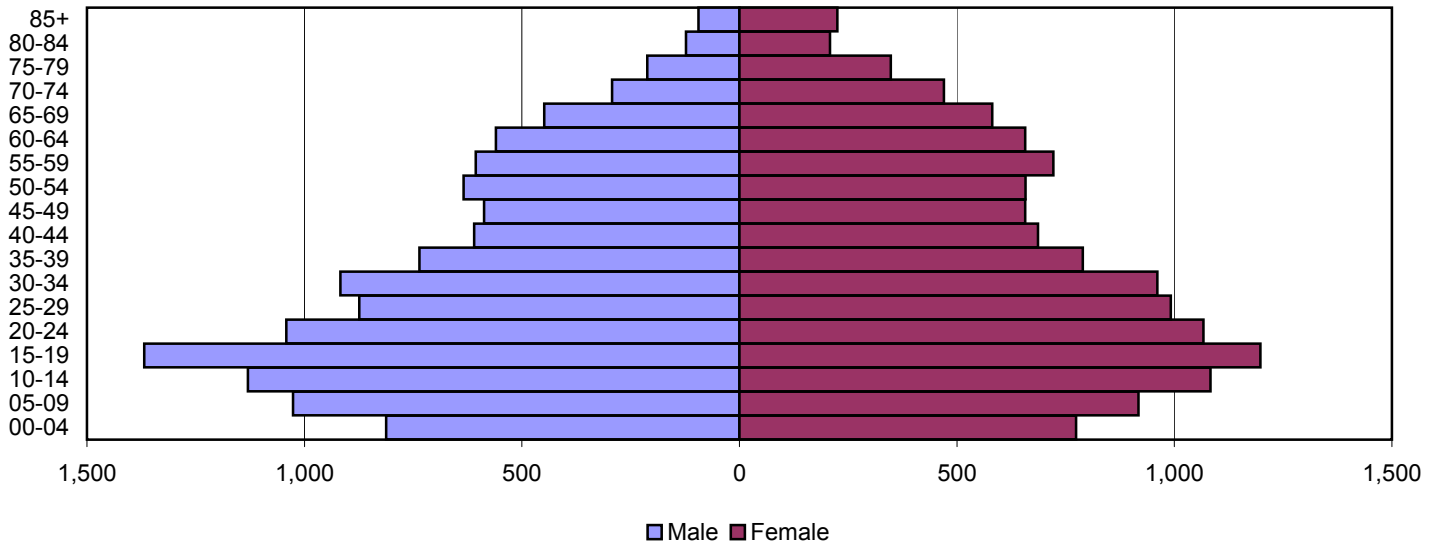

Boyle County Population Pyramids

1980

1990