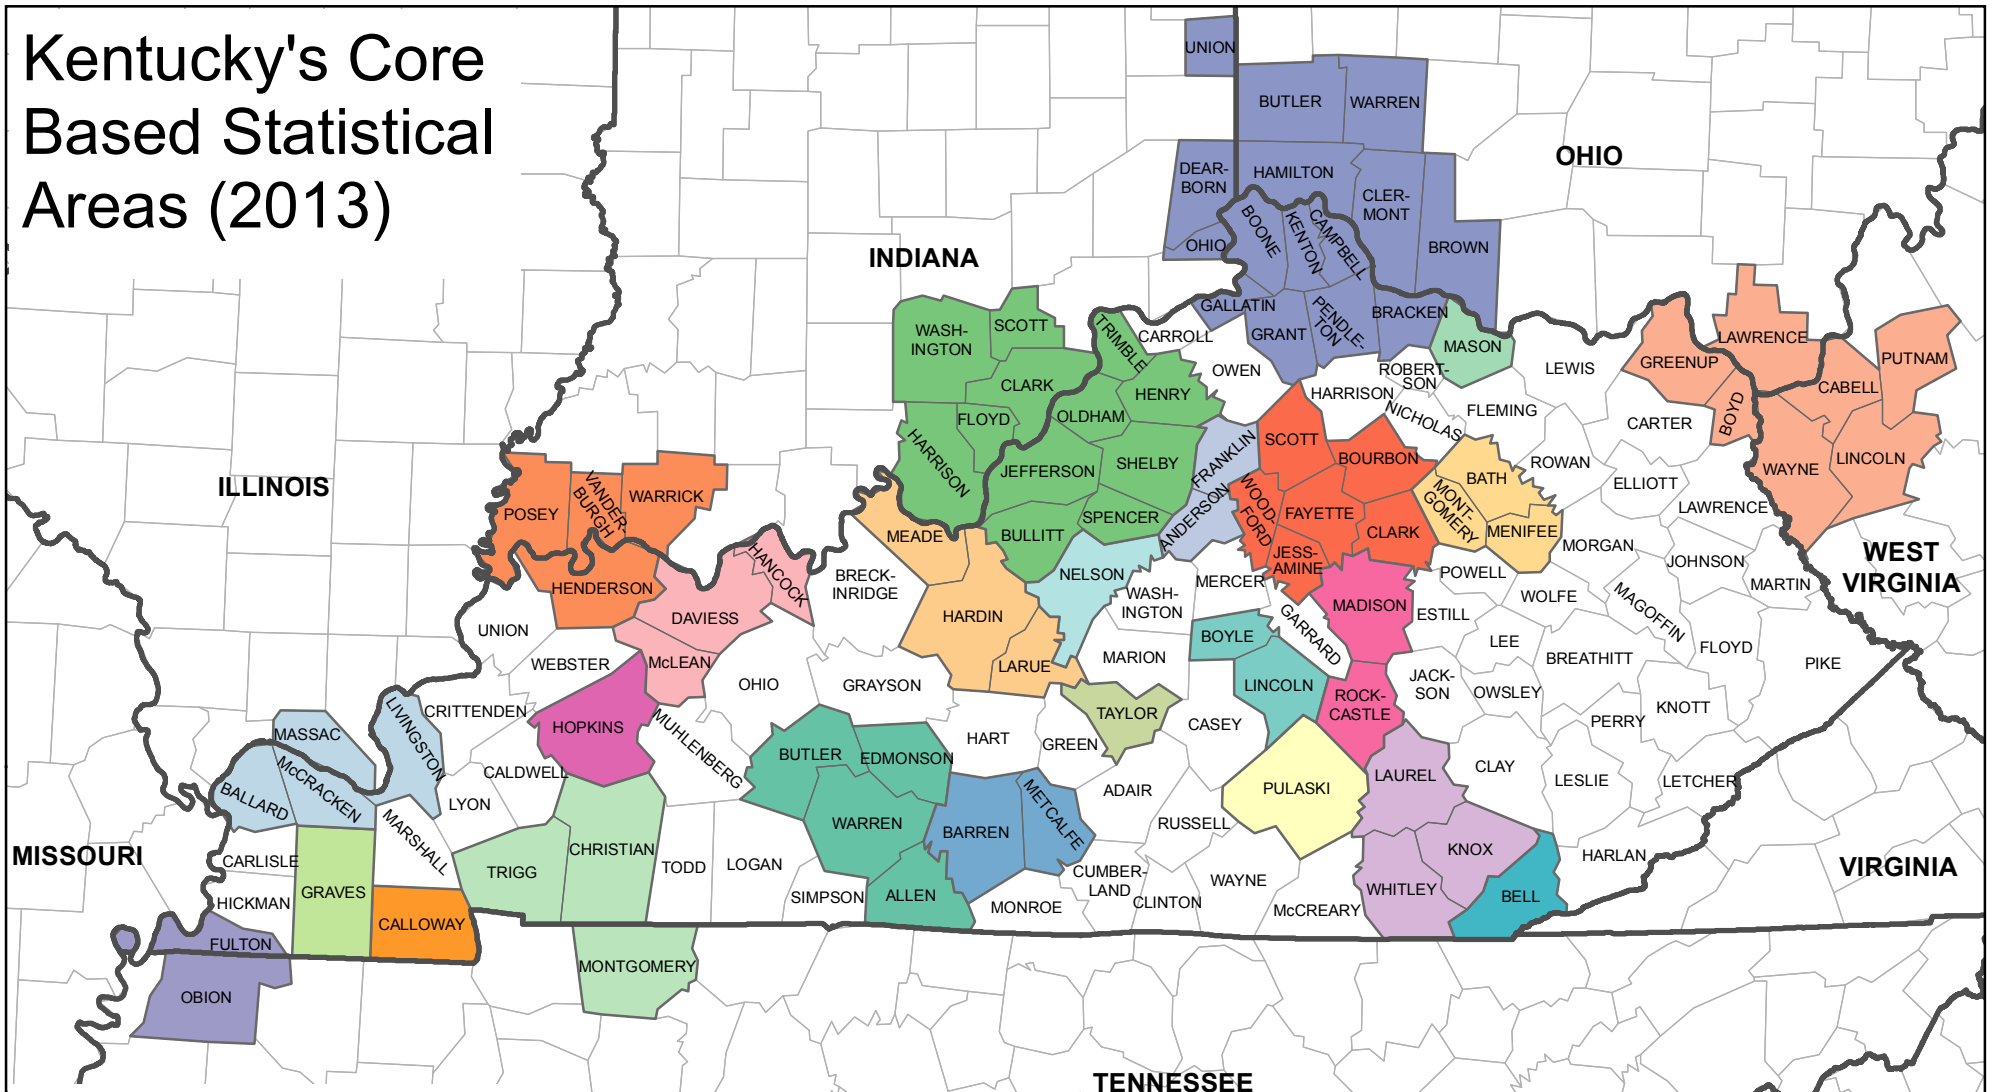

Kentucky's Core Based Statistical Areas (2013)

Metropolitan Statistical Areas

- Bowling Green, KY Metropolitan Statistical Area
- Cincinnati, OH-KY-IN Metropolitan Statistical Area
- Clarksville, TN-KY Metropolitan Statistical Area
- Elizabethtown-Fort Knox, KY Metropolitan Statistical Area
- Evansville, IN-KY Metropolitan Statistical Area
- Huntington-Ashland, WV-KY-OH Metropolitan Statistical Area
- Lexington-Fayette, KY Metropolitan Statistical Area
- Louisville/Jefferson County, KY-IN Metropolitan Statistical Area
- Owensboro, KY Metropolitan Statistical Area

Micropolitan Statistical Areas

- Bardstown, KY Micropolitan Statistical Area
- Campbellsville, KY Micropolitan Statistical Area
- Danville, KY Micropolitan Statistical Area
- Frankfort, KY Micropolitan Statistical Area
- Glasgow, KY Micropolitan Statistical Area
- London, KY Micropolitan Statistical Area
- Madisonville, KY Micropolitan Statistical Area
- Mayfield, KY Micropolitan Statistical Area
- Maysville, KY Micropolitan Statistical Area
- Middlesborough, KY Micropolitan Statistical Area
- Mount Sterling, KY Micropolitan Statistical Area
- Murray, KY Micropolitan Statistical Area
- Paducah, KY-IL Micropolitan Statistical Area
- Richmond-Berea, KY Micropolitan Statistical Area
- Somerset, KY Micropolitan Statistical Area
- Union City, TN-KY Micropolitan Statistical Area