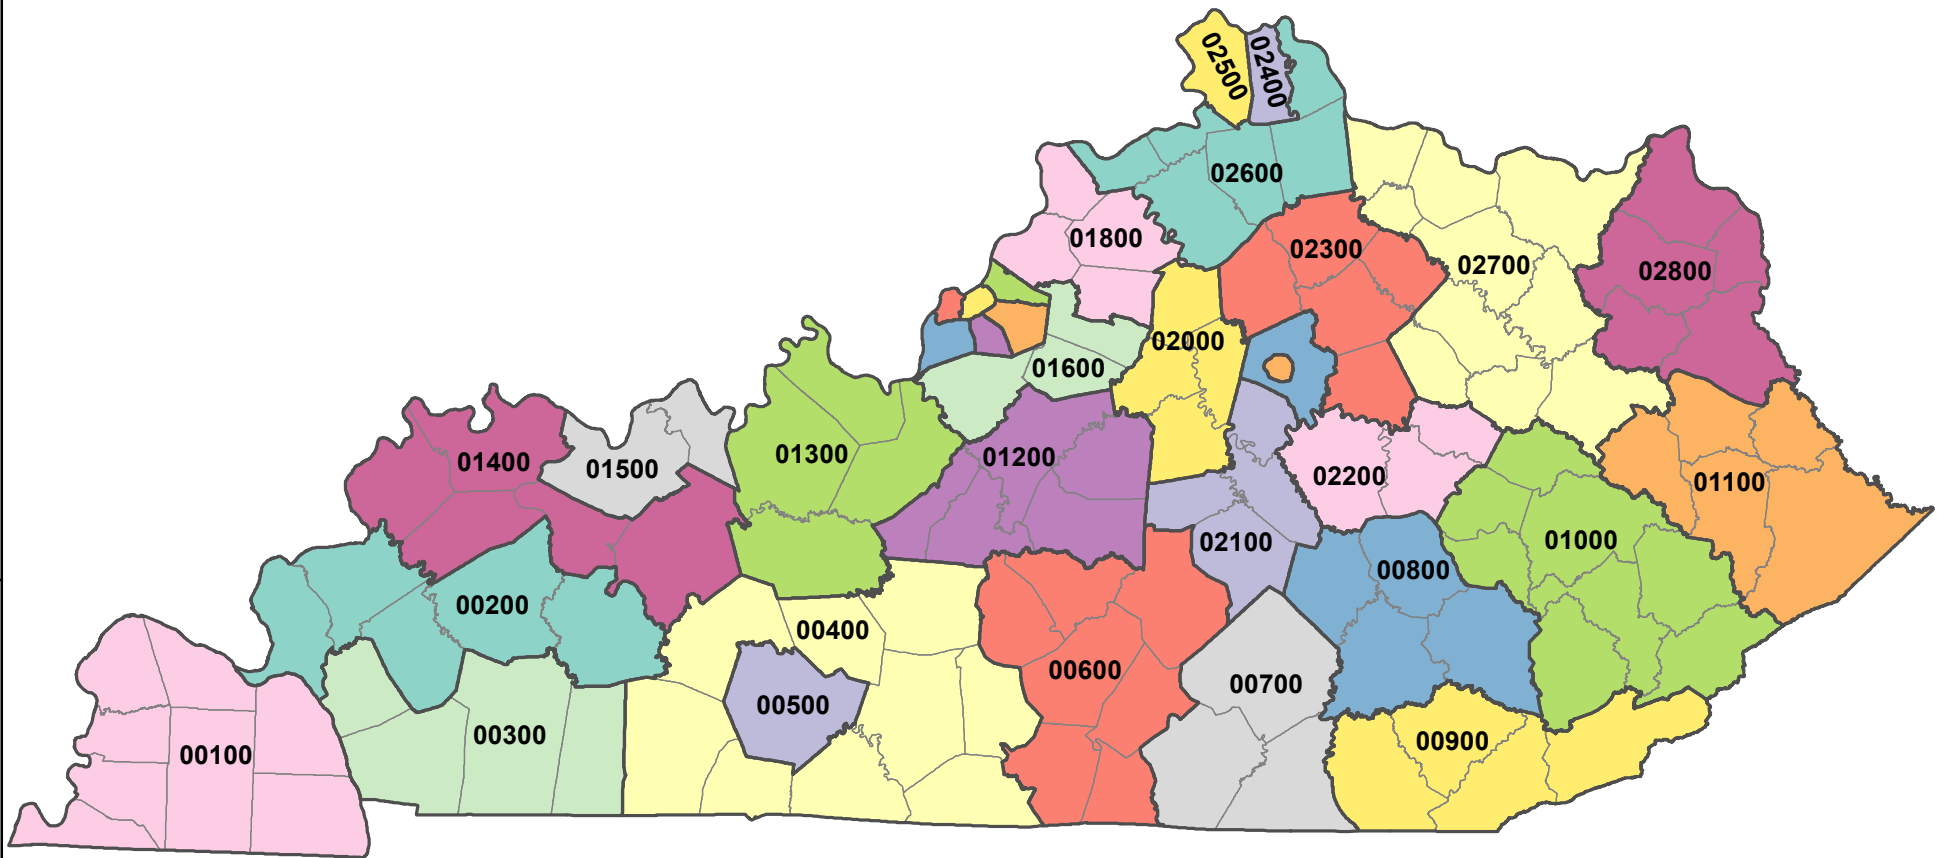

Kentucky Public Use Microdata Areas (PUMAs)

Jefferson County

Fayette County